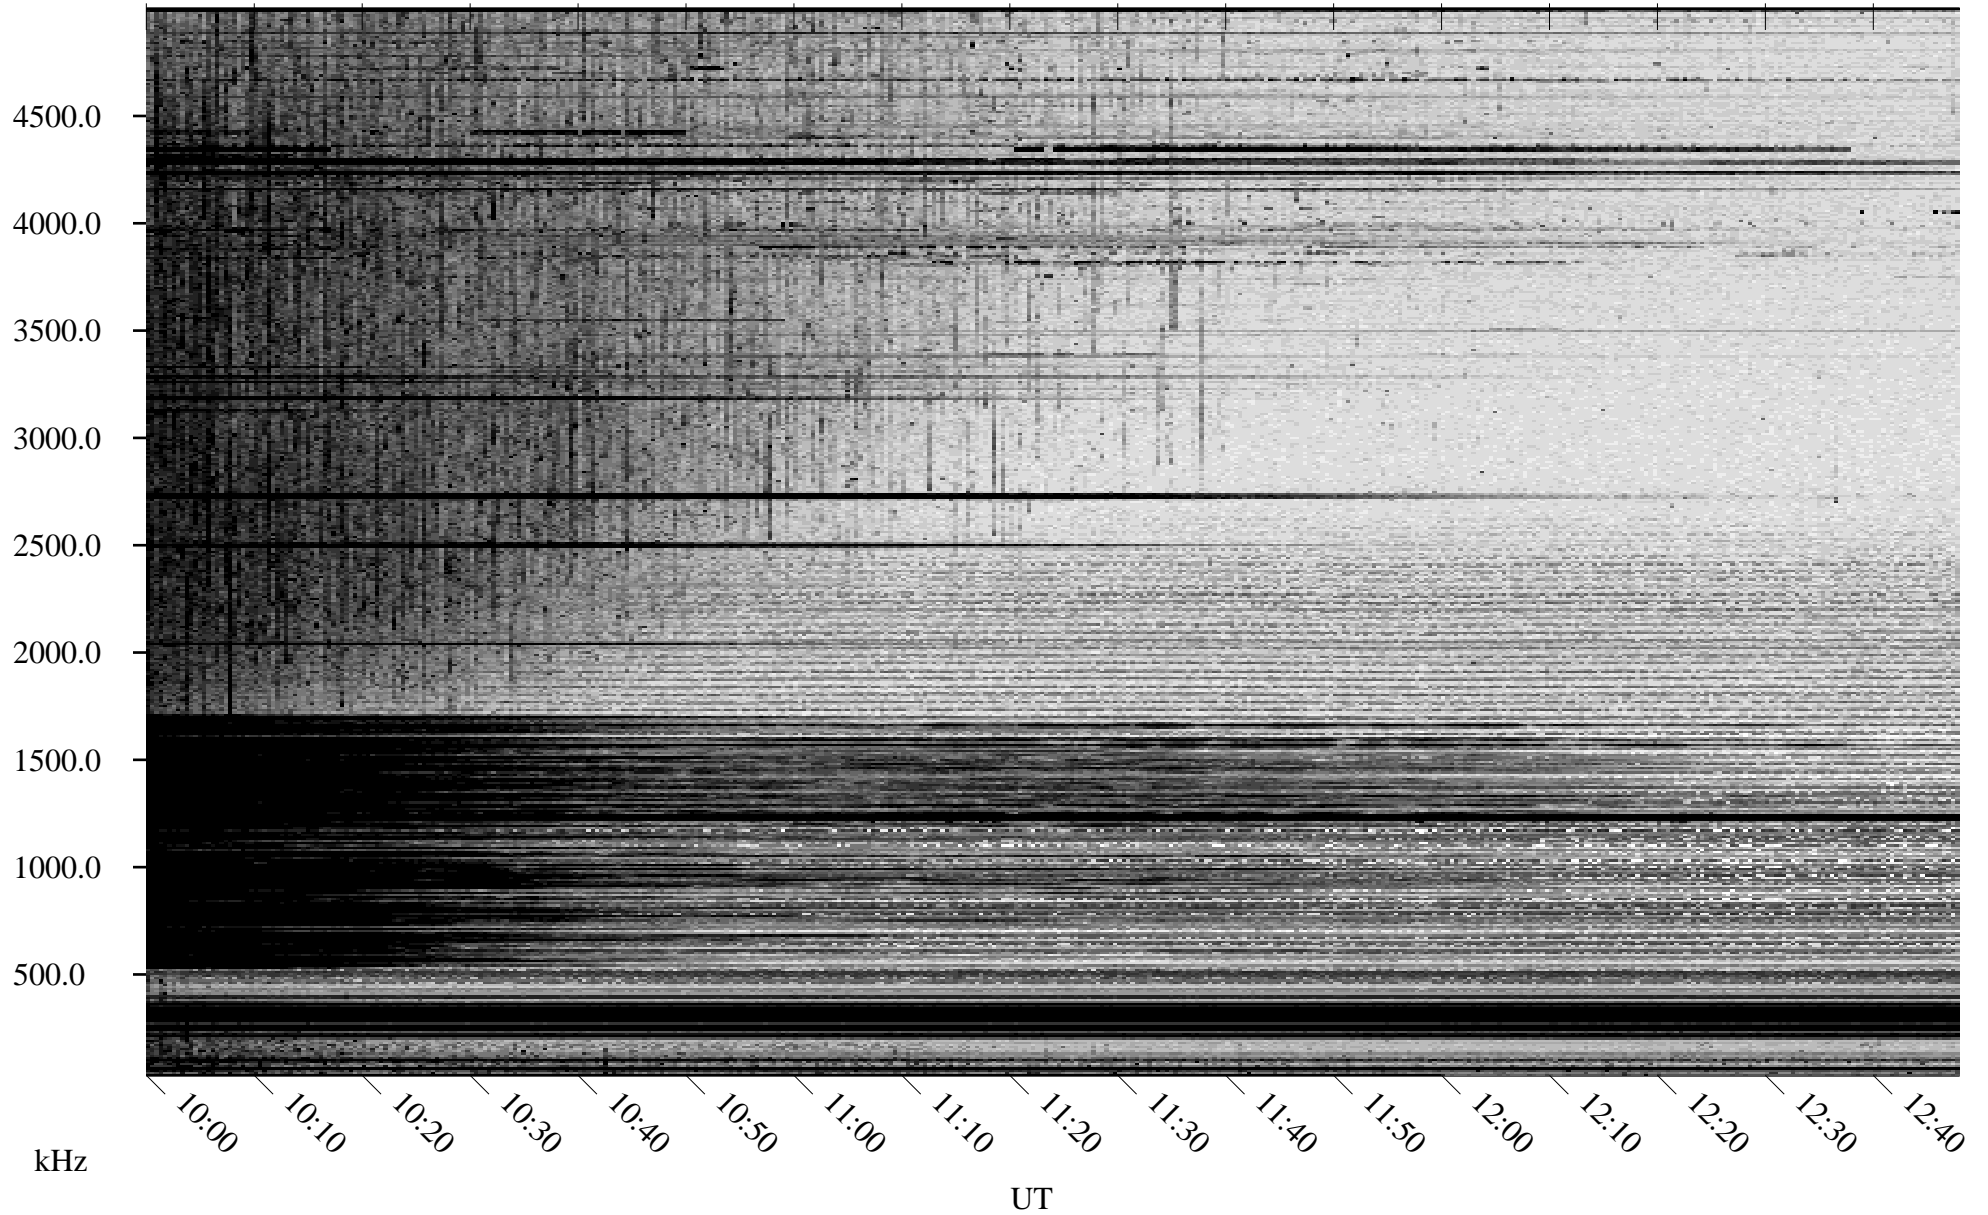

05/01/2006 Churchill, Manitoba

Linear Scale Black = 161 White = 15

ch061211.r00m max_12

Page 1

05/01/2006 Churchill, Manitoba

Linear Scale Black = 161 White = 15

ch061211.r00m max_12

Page 2

05/02/2006 Churchill, Manitoba

Linear Scale Black = 161 White = 15

ch061211.r00m max_12

Page 3

05/02/2006 Churchill, Manitoba

Linear Scale Black = 161 White = 15

ch061211.r00m max_12

Page 4

05/02/2006 Churchill, Manitoba

Linear Scale Black = 161 White = 15

ch061211.r00m max_12

Page 5

05/02/2006 Churchill, Manitoba

Linear Scale Black = 161 White = 15

ch061211.r00m max_12

Page 6

05/02/2006 Churchill, Manitoba

Linear Scale Black = 161 White = 15

ch061211.r00m max_12

Page 7

05/02/2006 Churchill, Manitoba

Linear Scale Black = 161 White = 15

ch061211.r00m max_12

Page 8