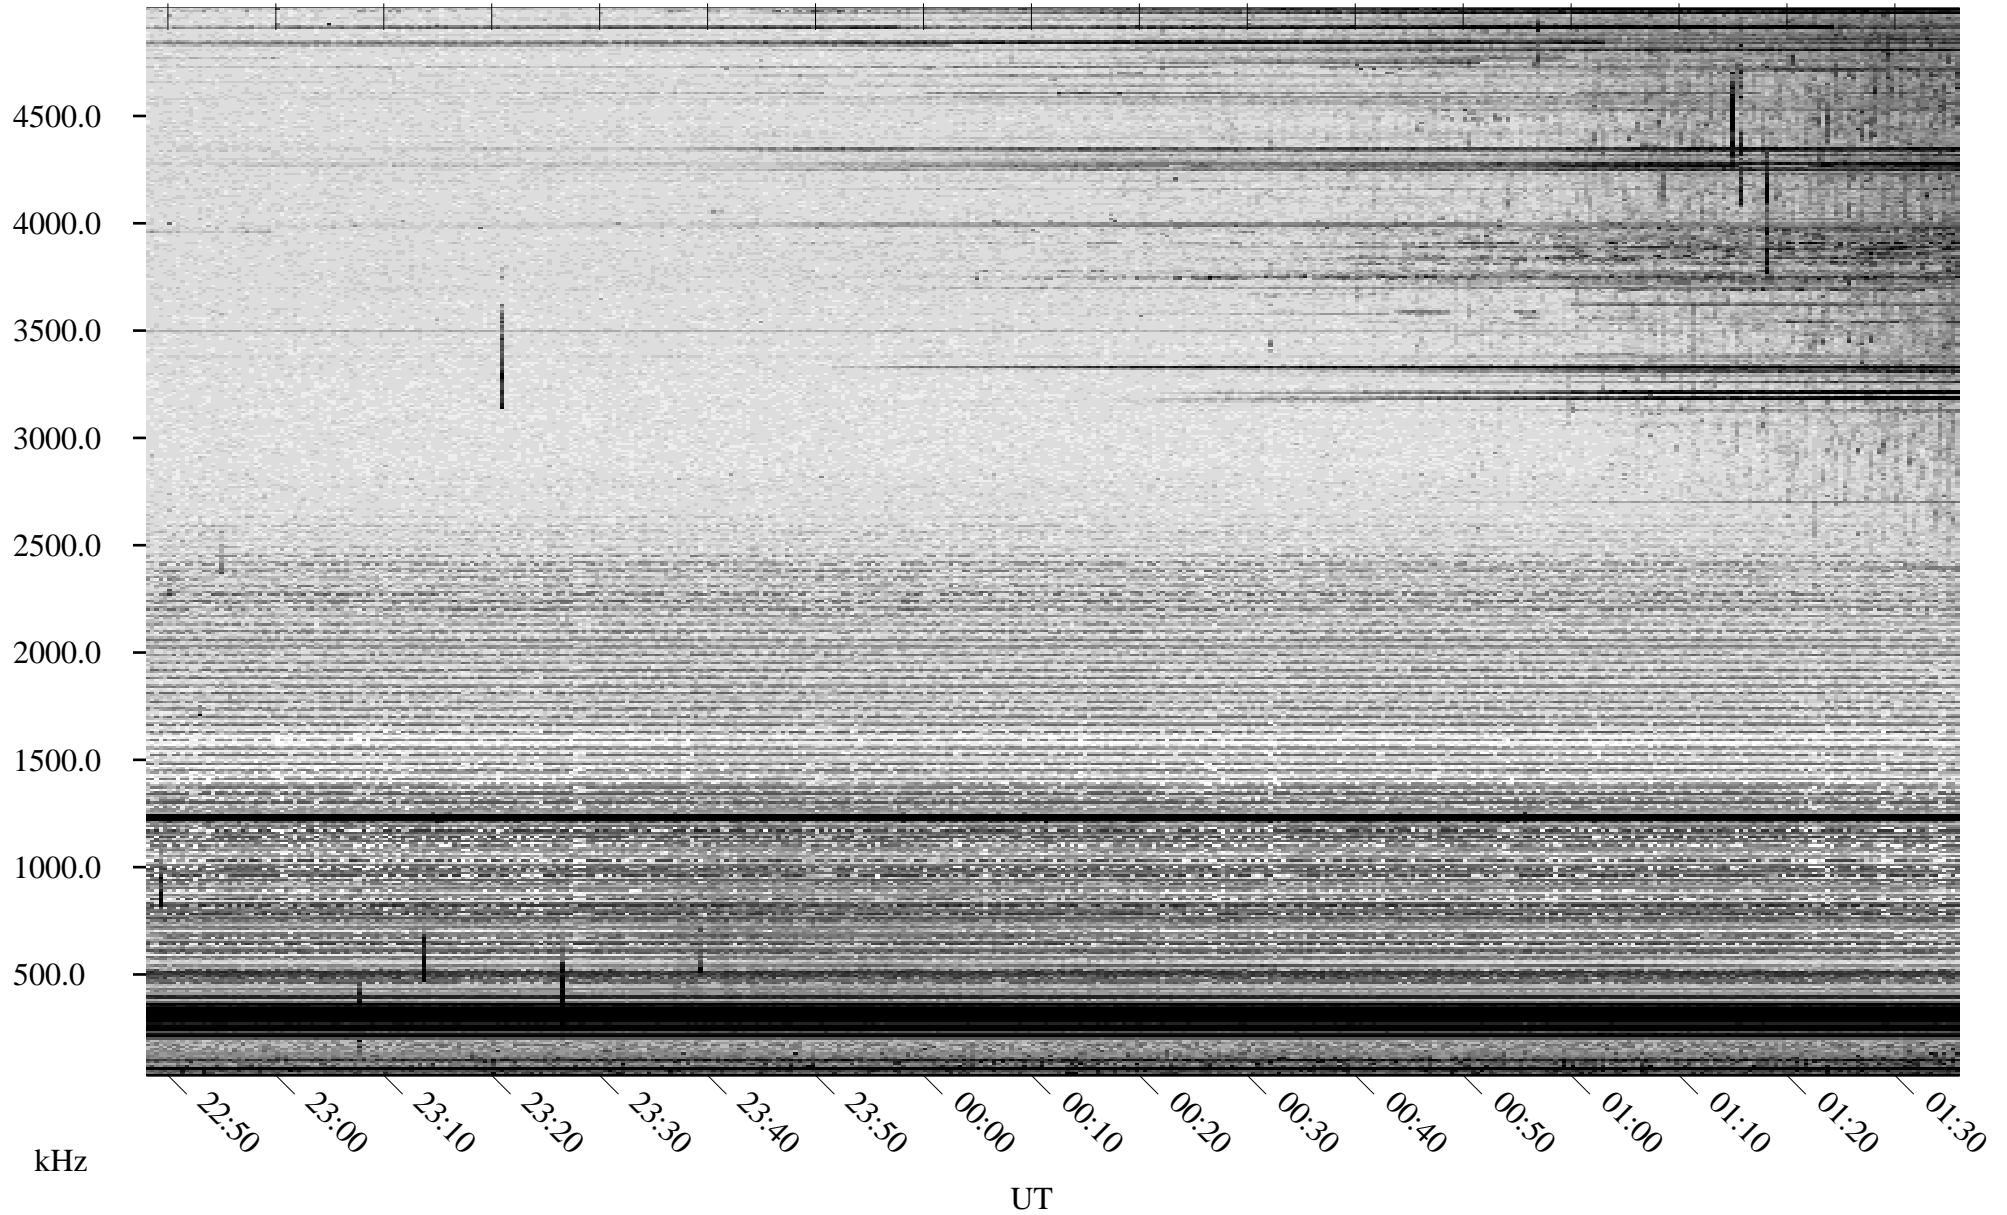

05/02/2006 Churchill, Manitoba

Linear Scale Black = 161 White = 15

ch06122l.r00m max_12

Page 1

05/02/2006 Churchill, Manitoba

Linear Scale Black = 161 White = 15

ch06122l.r00m max_12

Page 2

05/03/2006 Churchill, Manitoba

Linear Scale Black = 161 White = 15

ch061221.r00m max_12

Page 3

05/03/2006 Churchill, Manitoba

Linear Scale Black = 161 White = 15

ch06122l.r00m max_12

Page 4

05/03/2006 Churchill, Manitoba

Linear Scale Black = 161 White = 15

ch06122l.r00m max_12