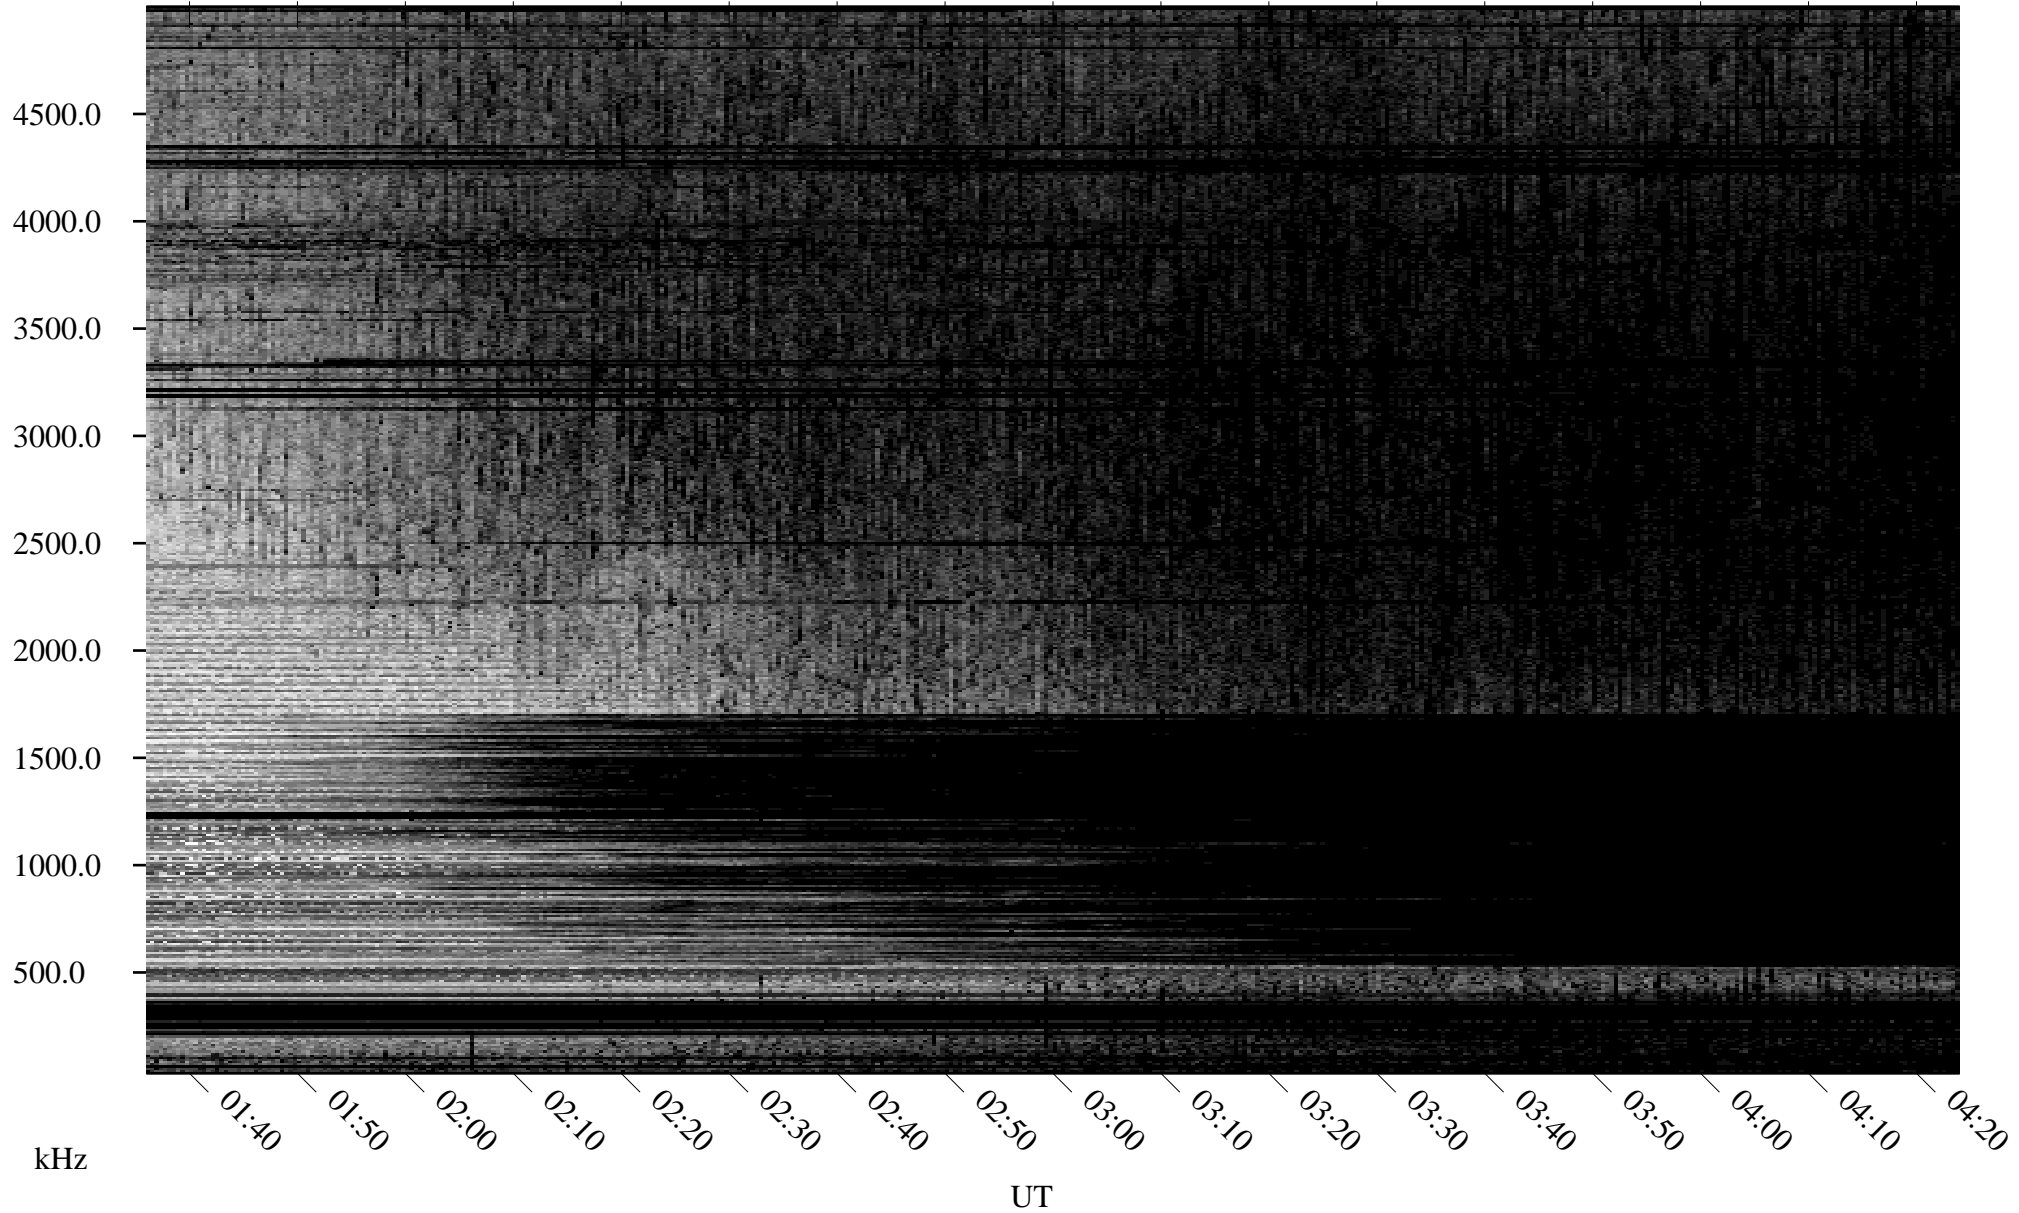

05/02/2006 Churchill, Manitoba

Linear Scale Black = 161 White = 15

ch06122l.r00m max_12

Page 1

05/02/2006 Churchill, Manitoba

Linear Scale Black = 161 White = 15

ch06122l.r00m max_12

Page 2

05/03/2006 Churchill, Manitoba

Linear Scale Black = 161 White = 15

ch061221.r00m max_12

Page 3

05/03/2006 Churchill, Manitoba

Linear Scale Black = 161 White = 15

ch06122l.r00m max_12

Page 4

05/03/2006 Churchill, Manitoba

Linear Scale Black = 161 White = 15

ch06122l.r00m max_12