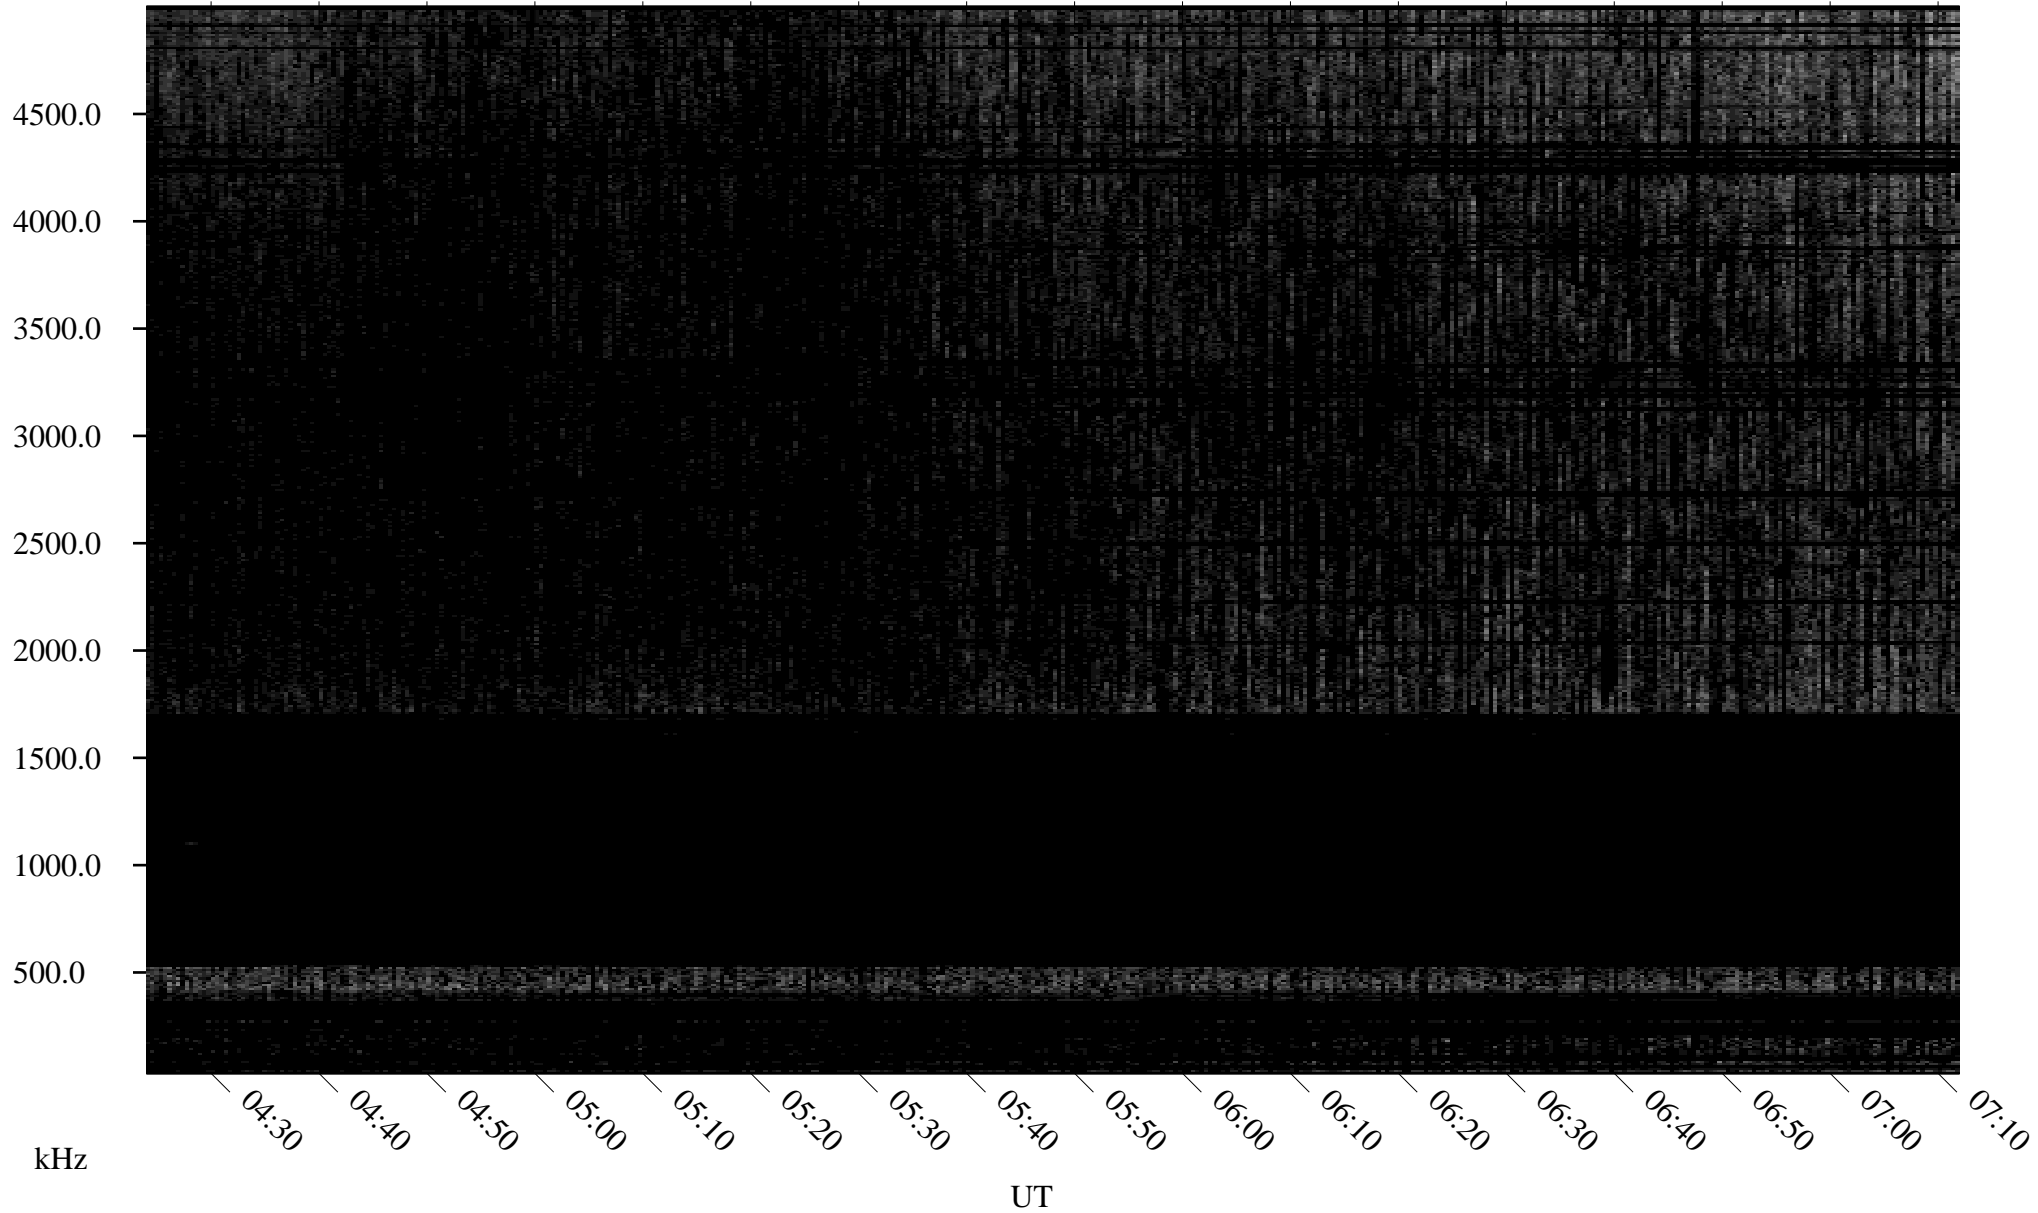

05/02/2006 Churchill, Manitoba

Linear Scale Black = 161 White = 15

ch06122l.r00m max_12

Page 1

05/02/2006 Churchill, Manitoba

Linear Scale Black = 161 White = 15

ch06122l.r00m max_12

Page 2

05/03/2006 Churchill, Manitoba

Linear Scale Black = 161 White = 15

ch061221.r00m max_12

Page 3

05/03/2006 Churchill, Manitoba

Linear Scale Black = 161 White = 15

ch06122l.r00m max_12

Page 4

05/03/2006 Churchill, Manitoba

Linear Scale Black = 161 White = 15

ch06122l.r00m max_12