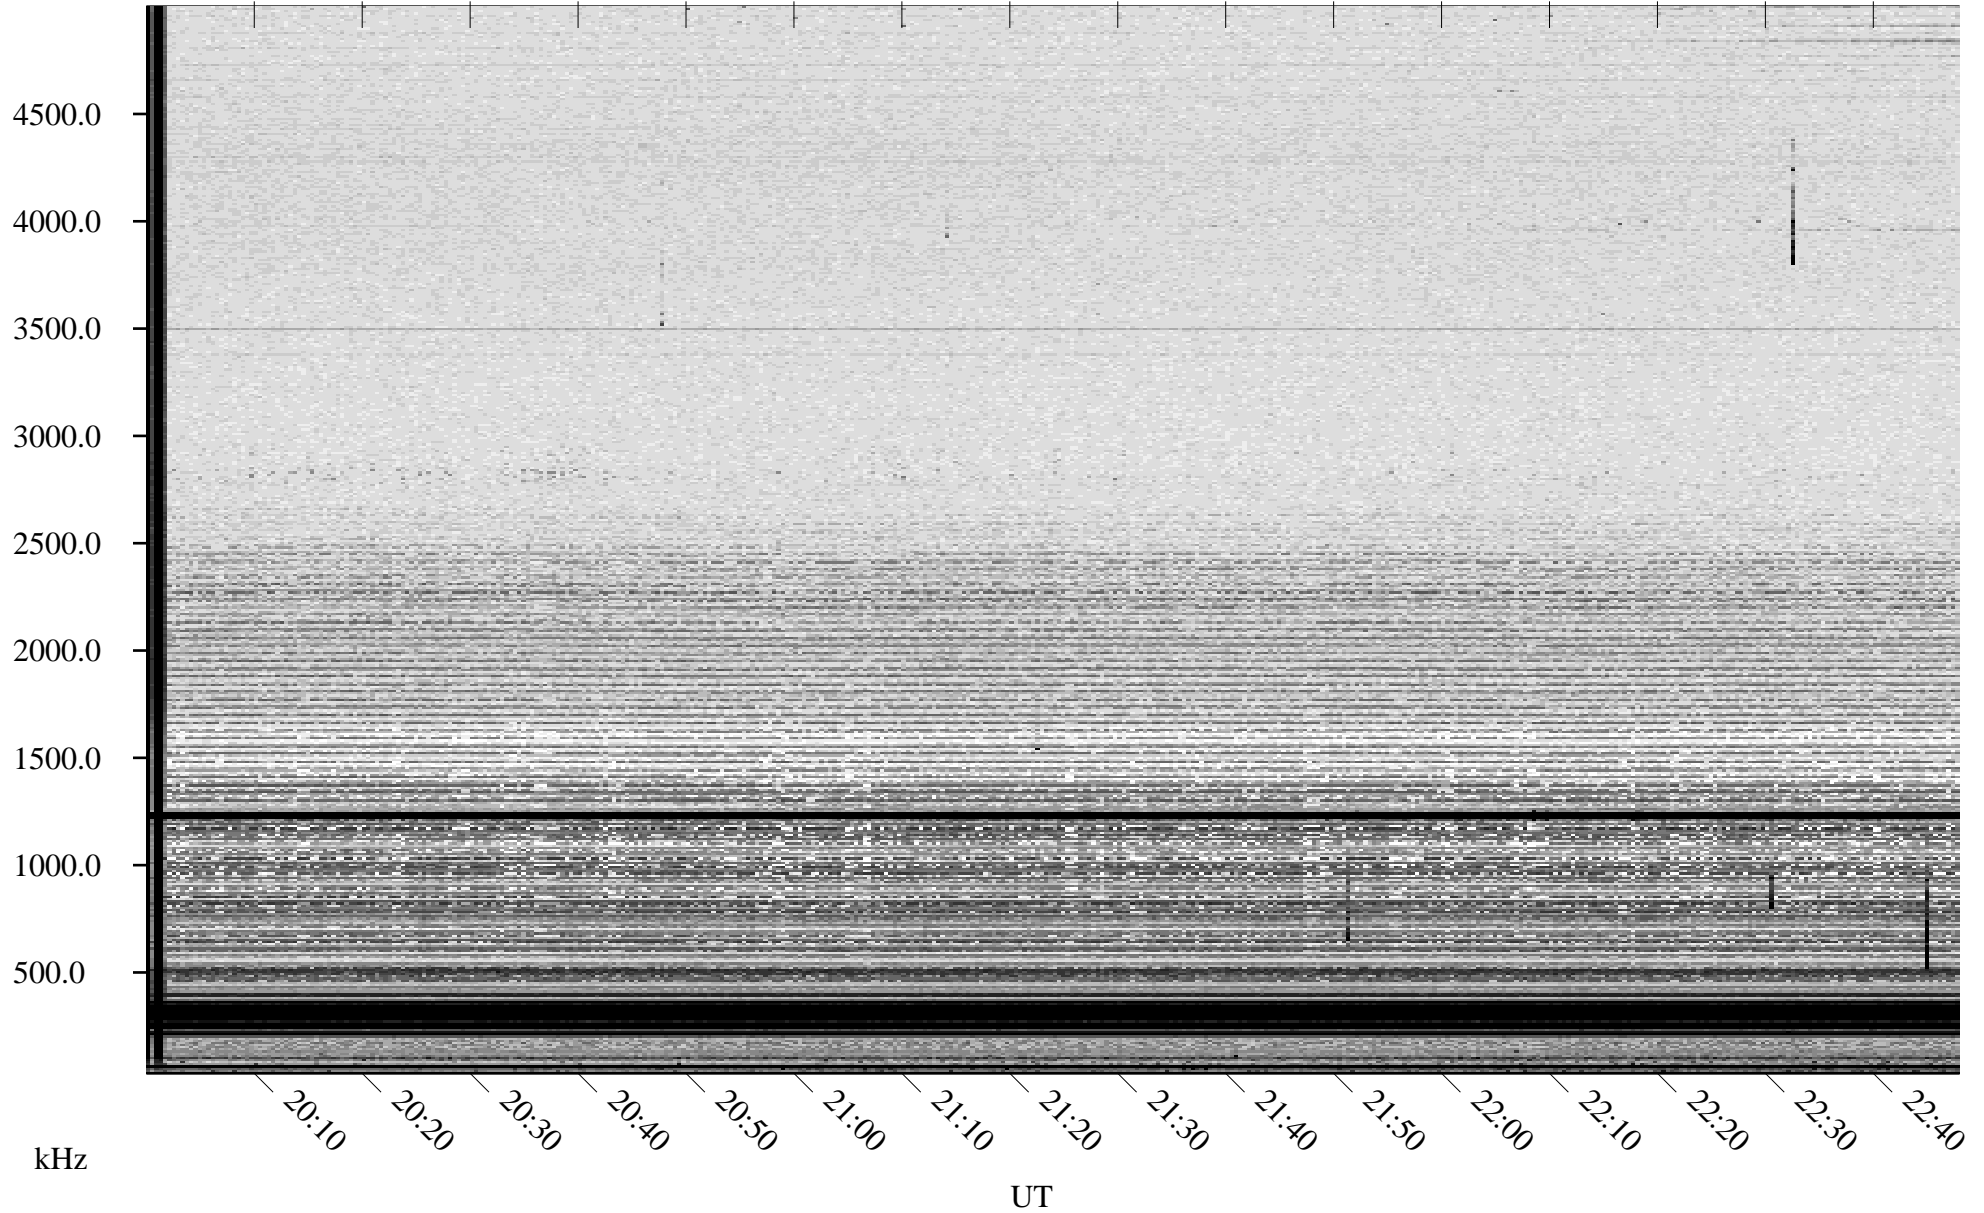

05/02/2006 Churchill, Manitoba

Linear Scale Black = 161 White = 15

ch06122l.r00m max_12

Page 1

05/02/2006 Churchill, Manitoba

Linear Scale Black = 161 White = 15

ch06122l.r00m max_12

Page 2

05/03/2006 Churchill, Manitoba

Linear Scale Black = 161 White = 15

ch061221.r00m max_12

Page 3

05/03/2006 Churchill, Manitoba

Linear Scale Black = 161 White = 15

ch06122l.r00m max_12

Page 4

05/03/2006 Churchill, Manitoba

Linear Scale Black = 161 White = 15

ch06122l.r00m max_12