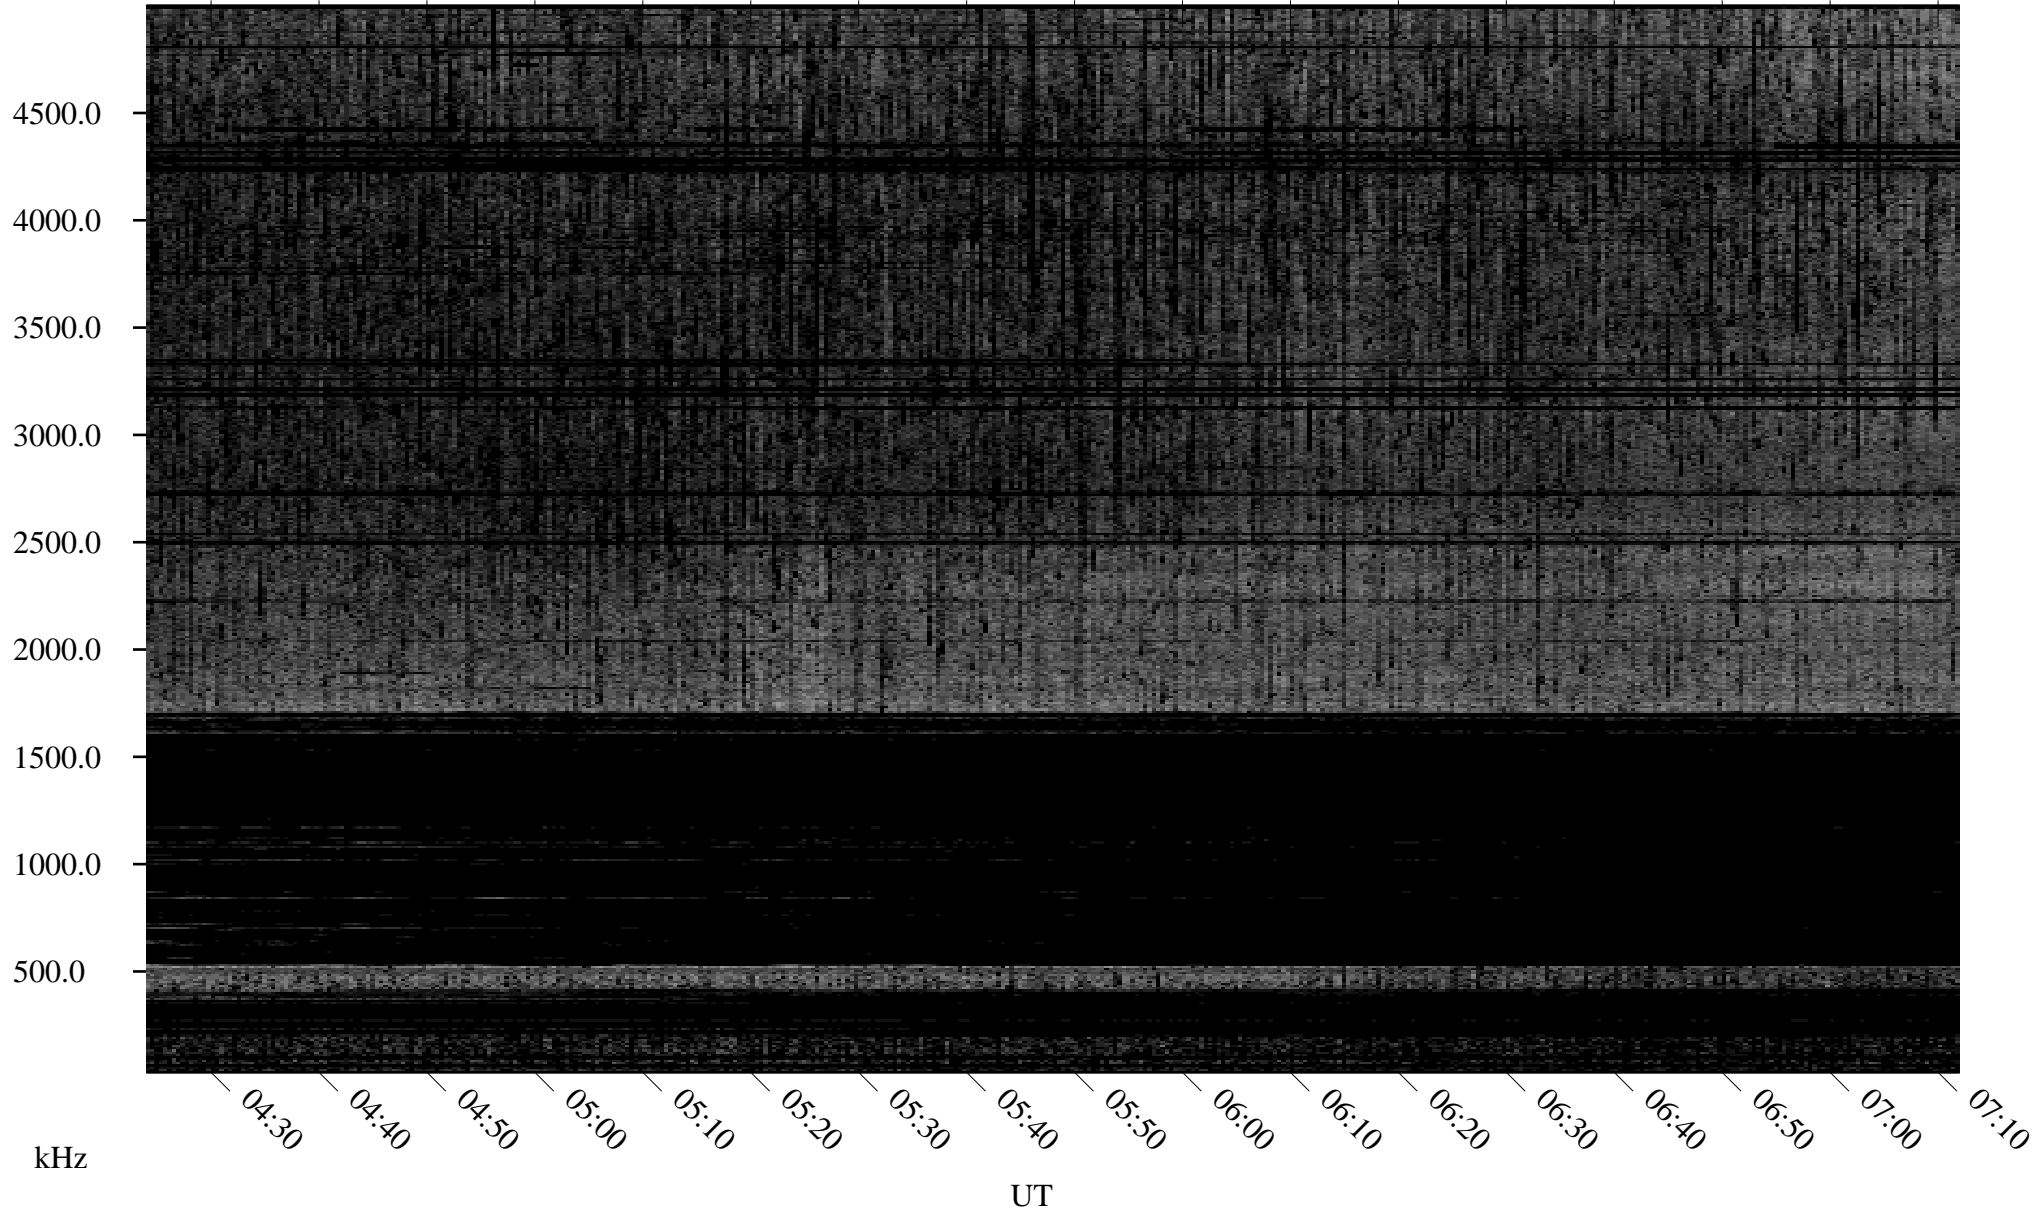

05/08/2006 Churchill, Manitoba

Linear Scale Black = 161 White = 15

ch06128l.r00m max_12

Page 1

05/08/2006 Churchill, Manitoba

Linear Scale Black = 161 White = 15

ch06128l.r00m max_12

Page 2

05/09/2006 Churchill, Manitoba

Linear Scale Black = 161 White = 15

ch06128l.r00m max_12

Page 3

05/09/2006 Churchill, Manitoba

Linear Scale Black = 161 White = 15

ch06128l.r00m max_12

Page 4

05/09/2006 Churchill, Manitoba

Linear Scale Black = 161 White = 15

ch06128l.r00m max_12

Page 5

05/09/2006 Churchill, Manitoba

Linear Scale Black = 161 White = 15

ch06128l.r00m max_12

Page 6

05/09/2006 Churchill, Manitoba

Linear Scale Black = 161 White = 15

ch06128l.r00m max_12

Page 7

05/09/2006 Churchill, Manitoba

Linear Scale Black = 161 White = 15

ch06128l.r00m max_12