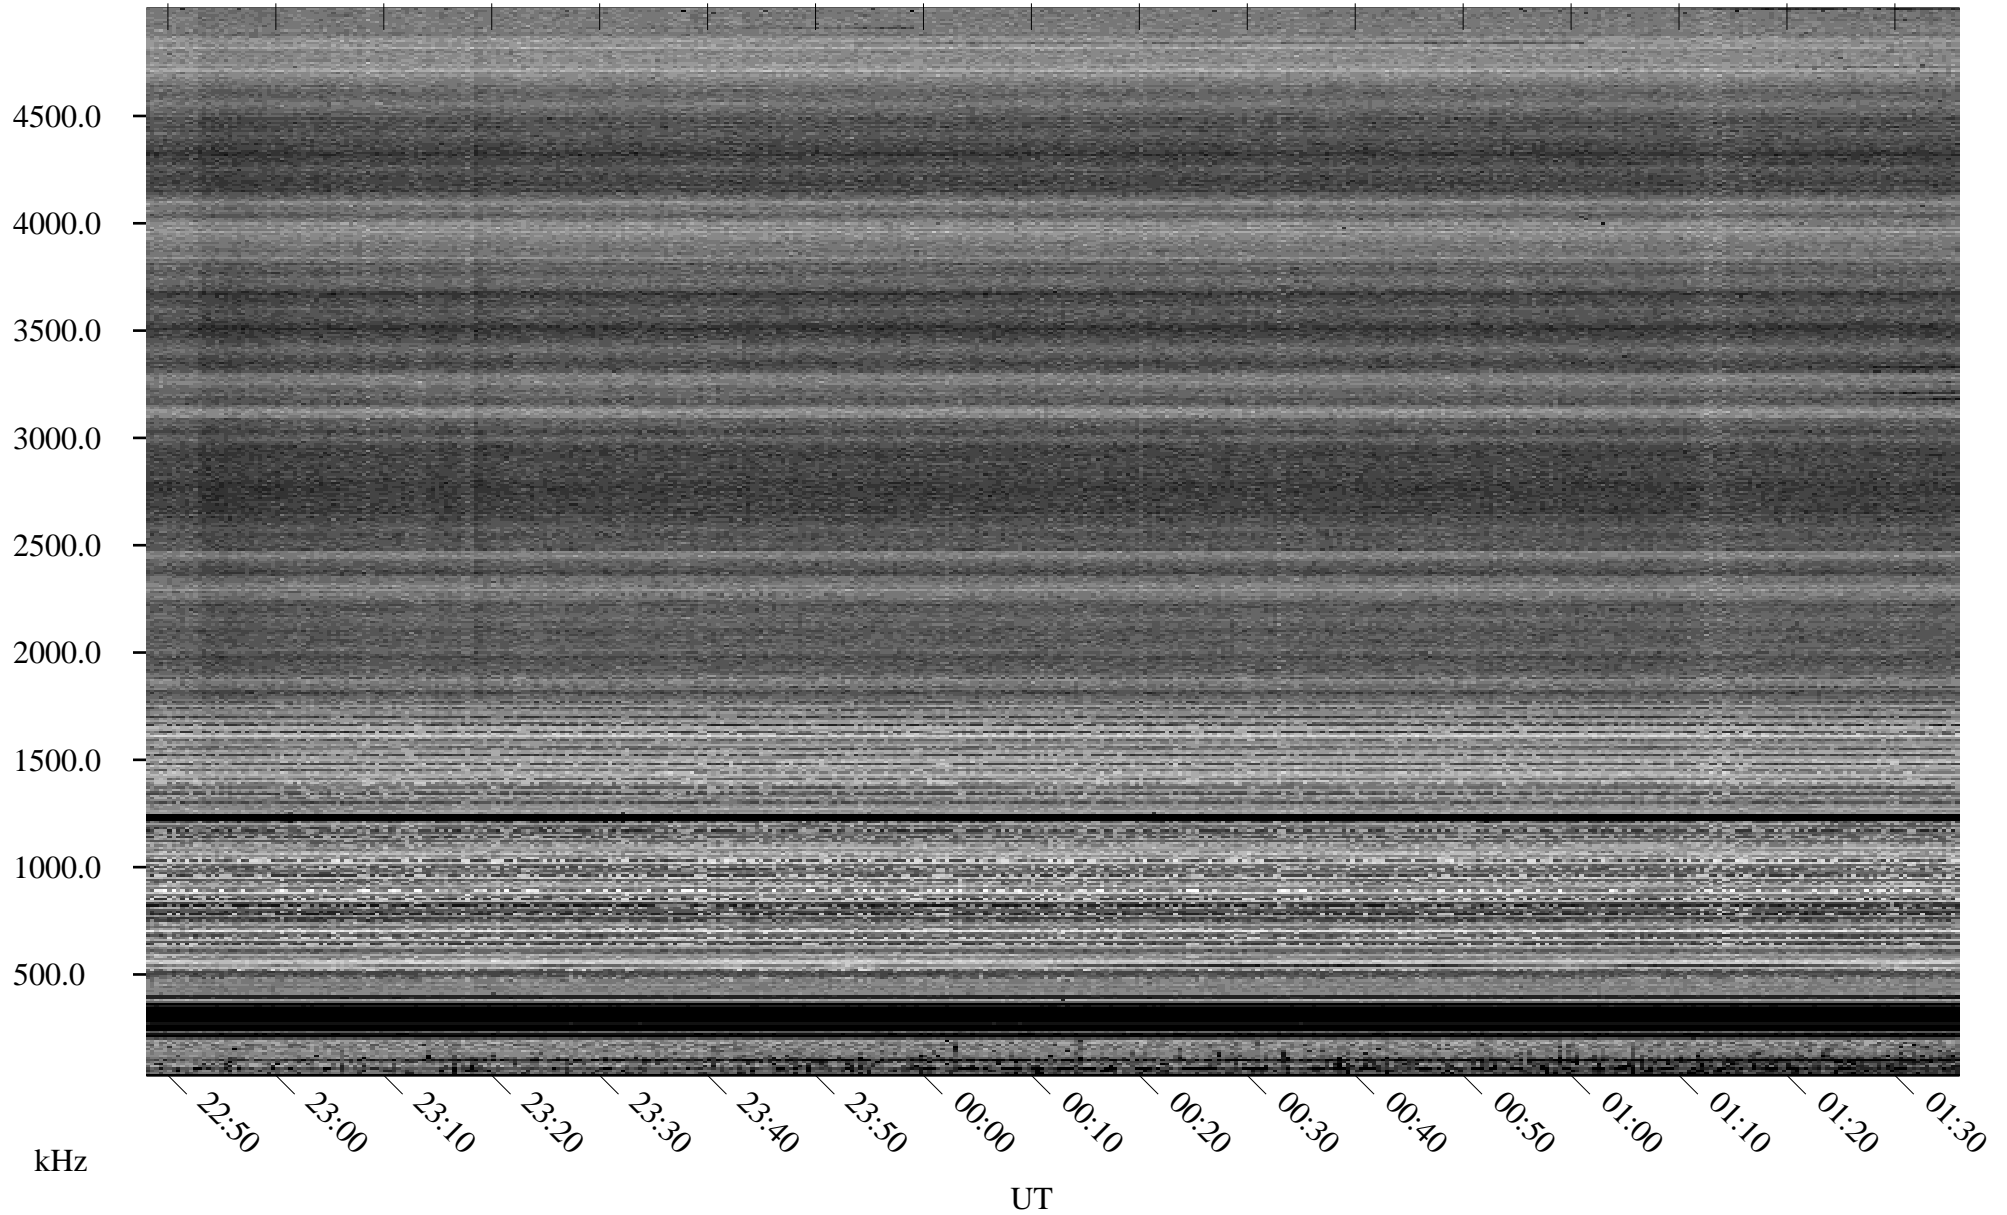

# 05/09/2006 Churchill, Manitoba

Linear Scale    Black = 161    White = 15

ch06129l.r00m max\_12

Page 1

# 05/09/2006 Churchill, Manitoba

Linear Scale    Black = 161    White = 15

ch06129l.r00m max\_12

Page 2

# 05/10/2006 Churchill, Manitoba

Linear Scale    Black = 161    White = 15

ch06129l.r00m max\_12

Page 3

# 05/10/2006 Churchill, Manitoba

Linear Scale    Black = 161    White = 15

ch06129l.r00m max\_12

Page 4