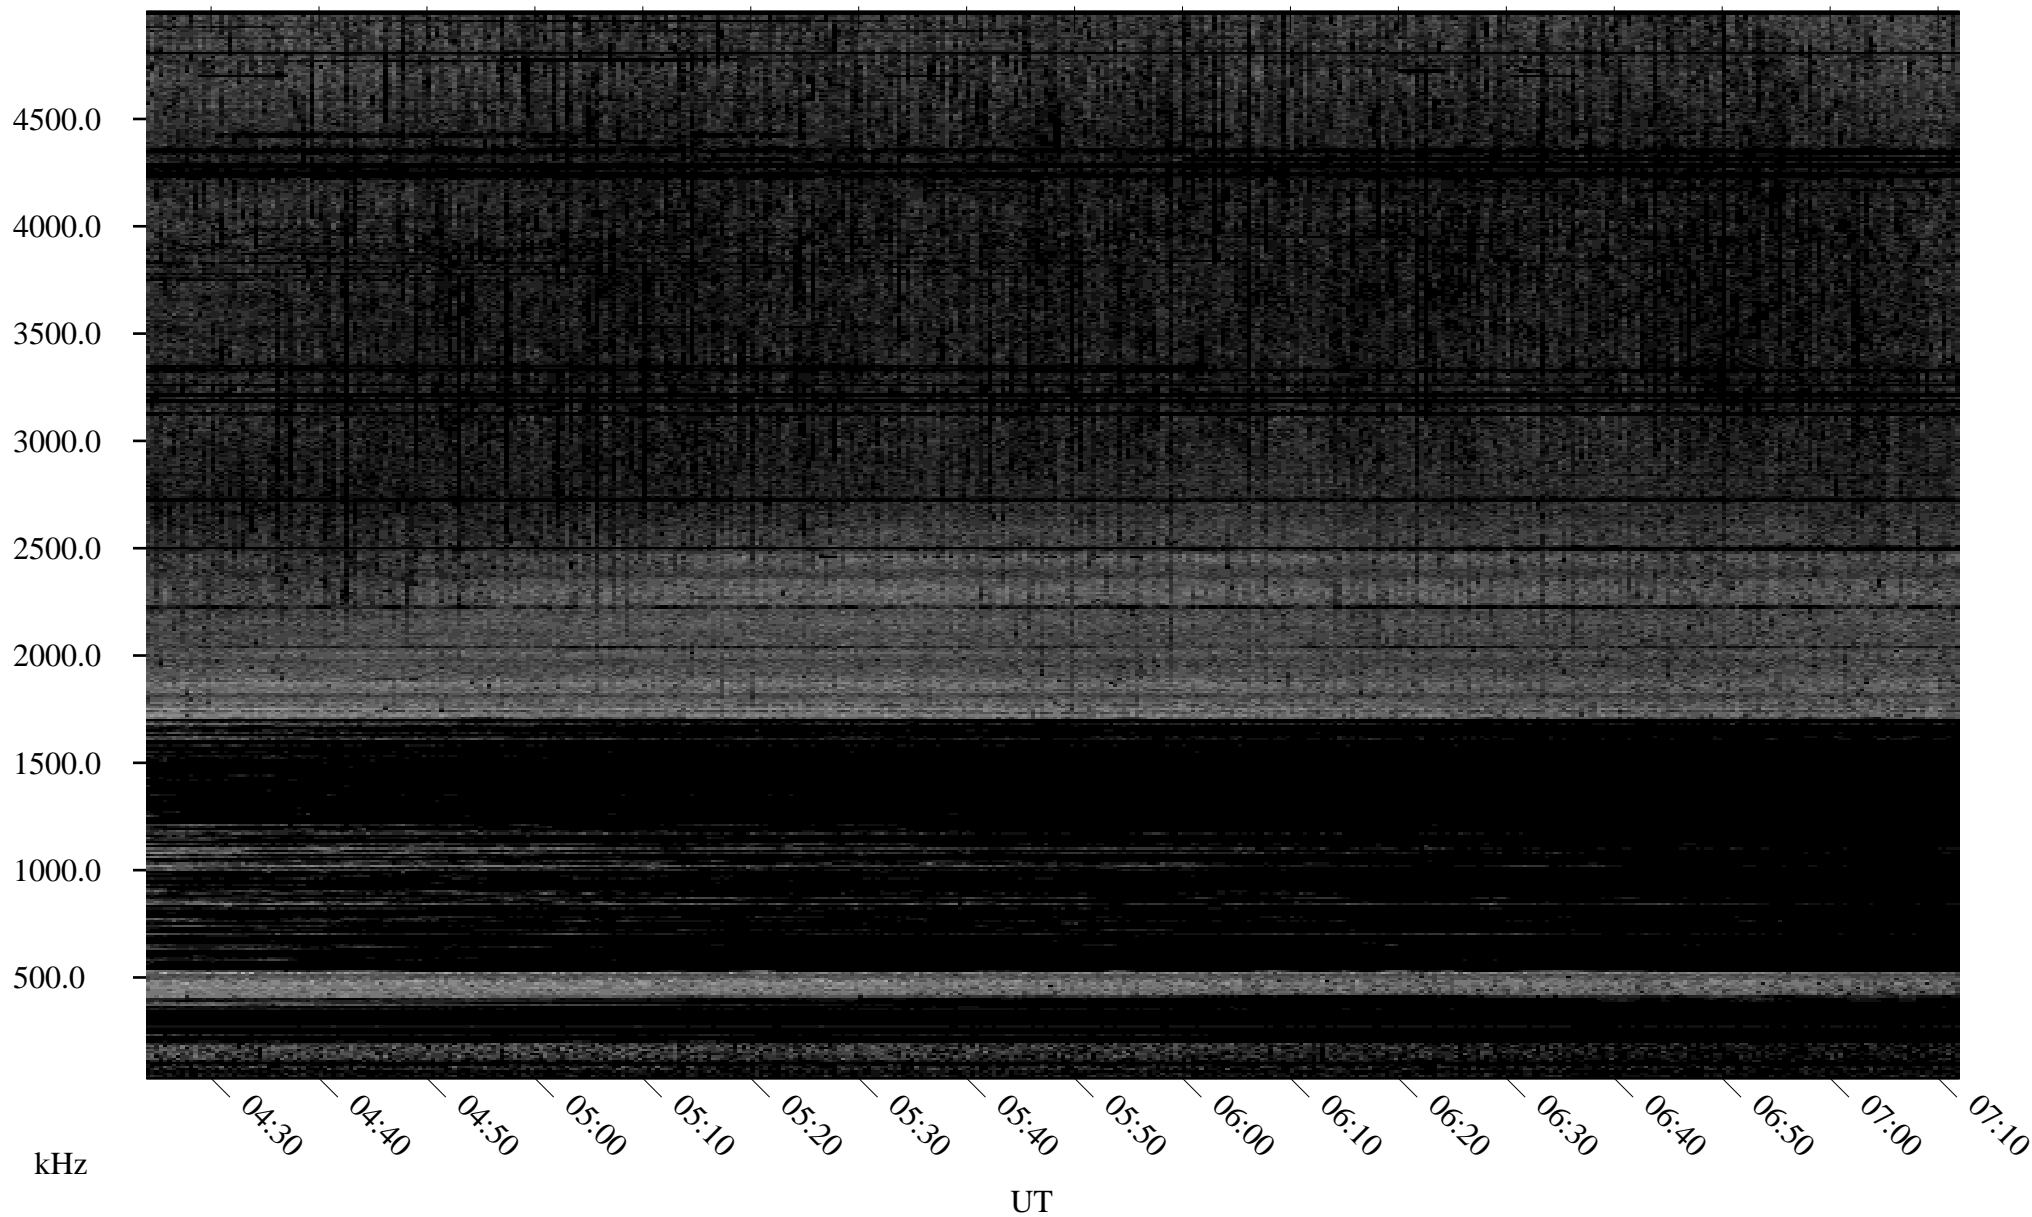

# 05/09/2006 Churchill, Manitoba

Linear Scale    Black = 161    White = 15

ch06129l.r00m max\_12

Page 1

# 05/09/2006 Churchill, Manitoba

Linear Scale    Black = 161    White = 15

ch06129l.r00m max\_12

Page 2

# 05/10/2006 Churchill, Manitoba

Linear Scale    Black = 161    White = 15

ch06129l.r00m max\_12

Page 3

# 05/10/2006 Churchill, Manitoba

Linear Scale    Black = 161    White = 15

ch06129l.r00m max\_12

Page 4