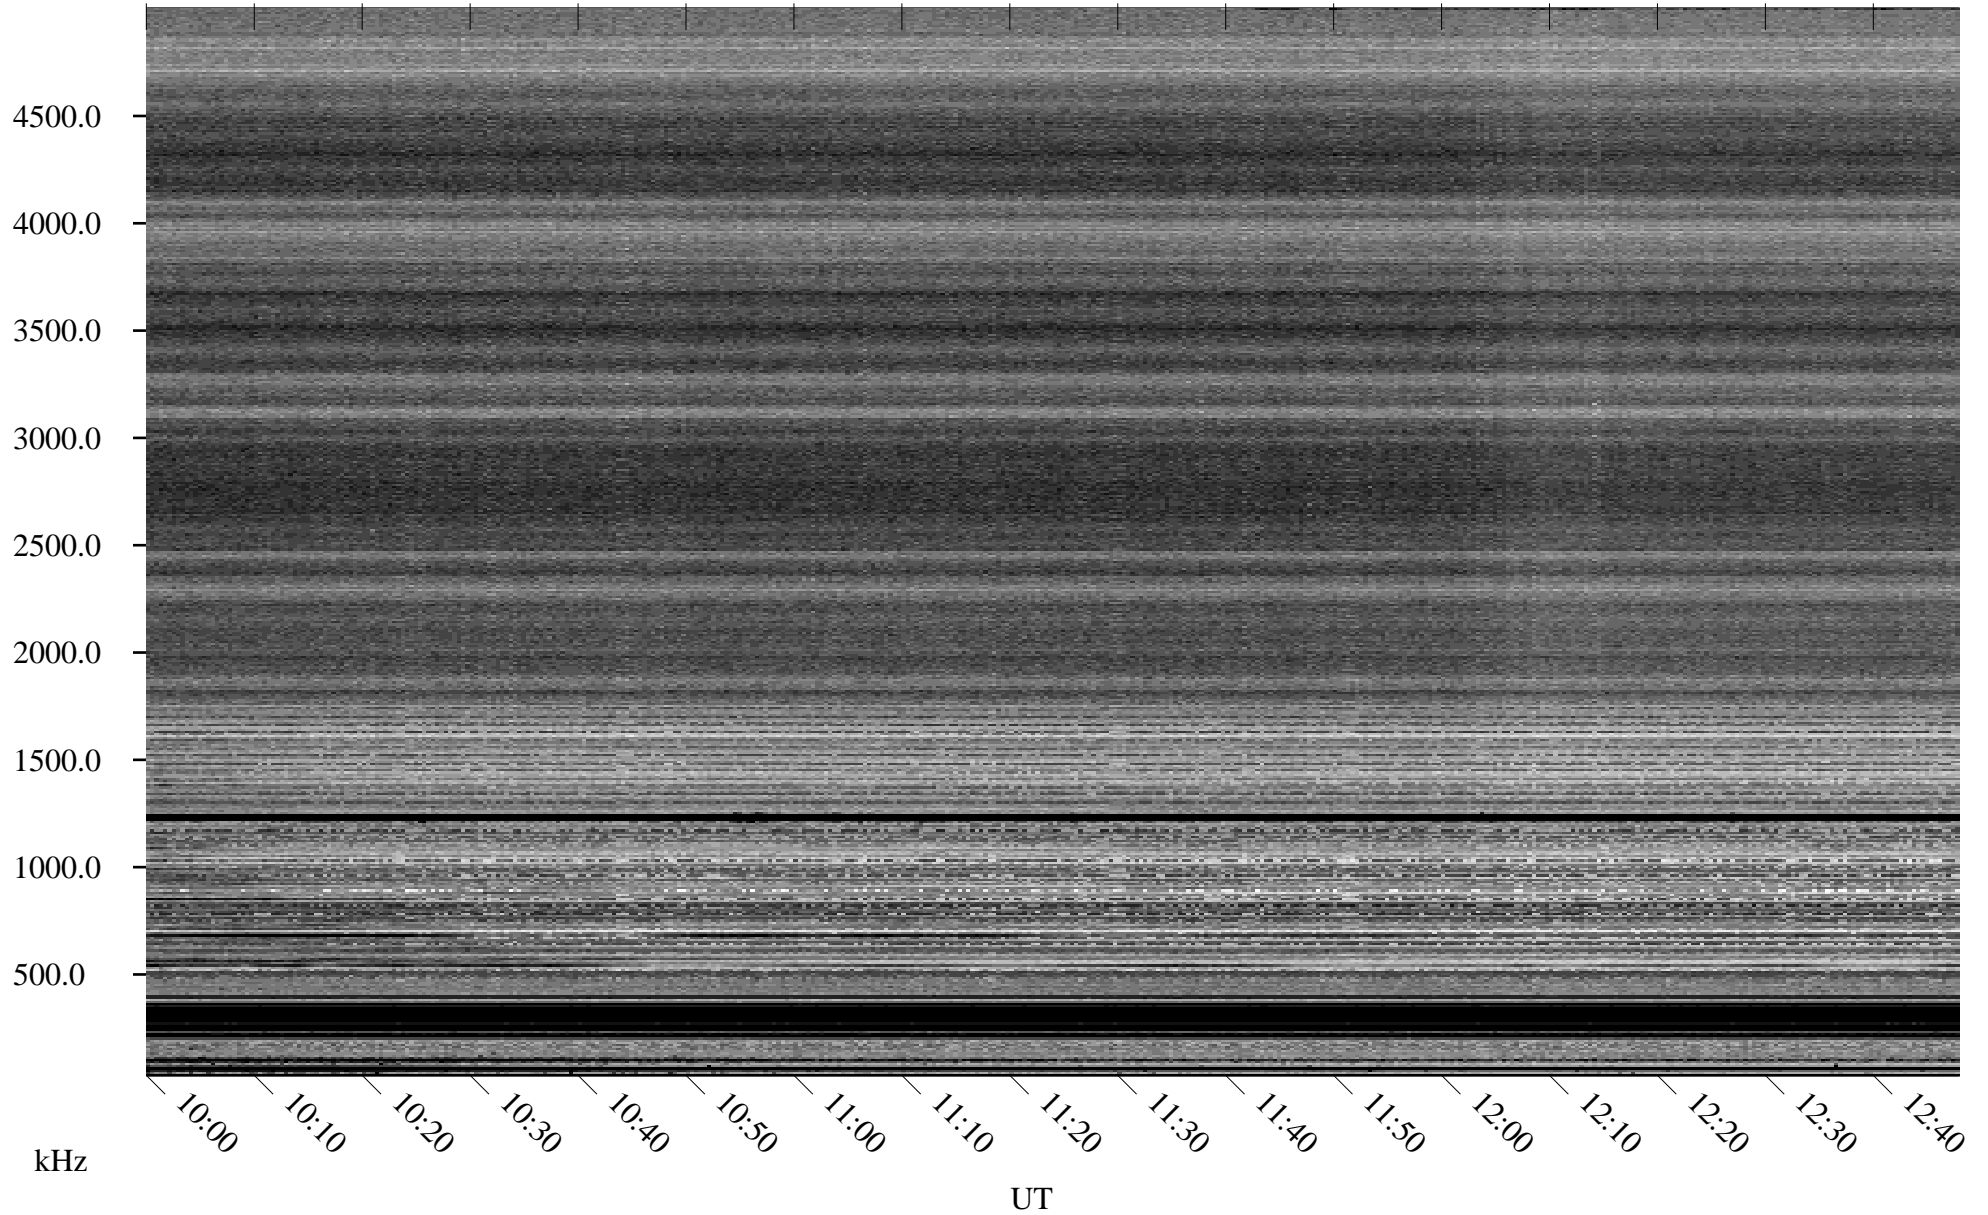

05/10/2006 Churchill, Manitoba

Linear Scale Black = 161 White = 15

ch06130l.r00m max_12

Page 1

05/10/2006 Churchill, Manitoba

Linear Scale Black = 161 White = 15

ch06130l.r00m max_12

Page 2

05/11/2006 Churchill, Manitoba

Linear Scale Black = 161 White = 15

ch06130l.r00m max_12

Page 3

05/11/2006 Churchill, Manitoba

Linear Scale Black = 161 White = 15

ch06130l.r00m max_12

Page 4

05/11/2006 Churchill, Manitoba

Linear Scale Black = 161 White = 15

ch06130l.r00m max_12

Page 5

05/11/2006 Churchill, Manitoba

Linear Scale Black = 161 White = 15

ch06130l.r00m max_12

Page 6

05/11/2006 Churchill, Manitoba

Linear Scale Black = 161 White = 15

ch06130l.r00m max_12

Page 7

05/11/2006 Churchill, Manitoba

Linear Scale Black = 161 White = 15

ch06130l.r00m max_12

Page 8