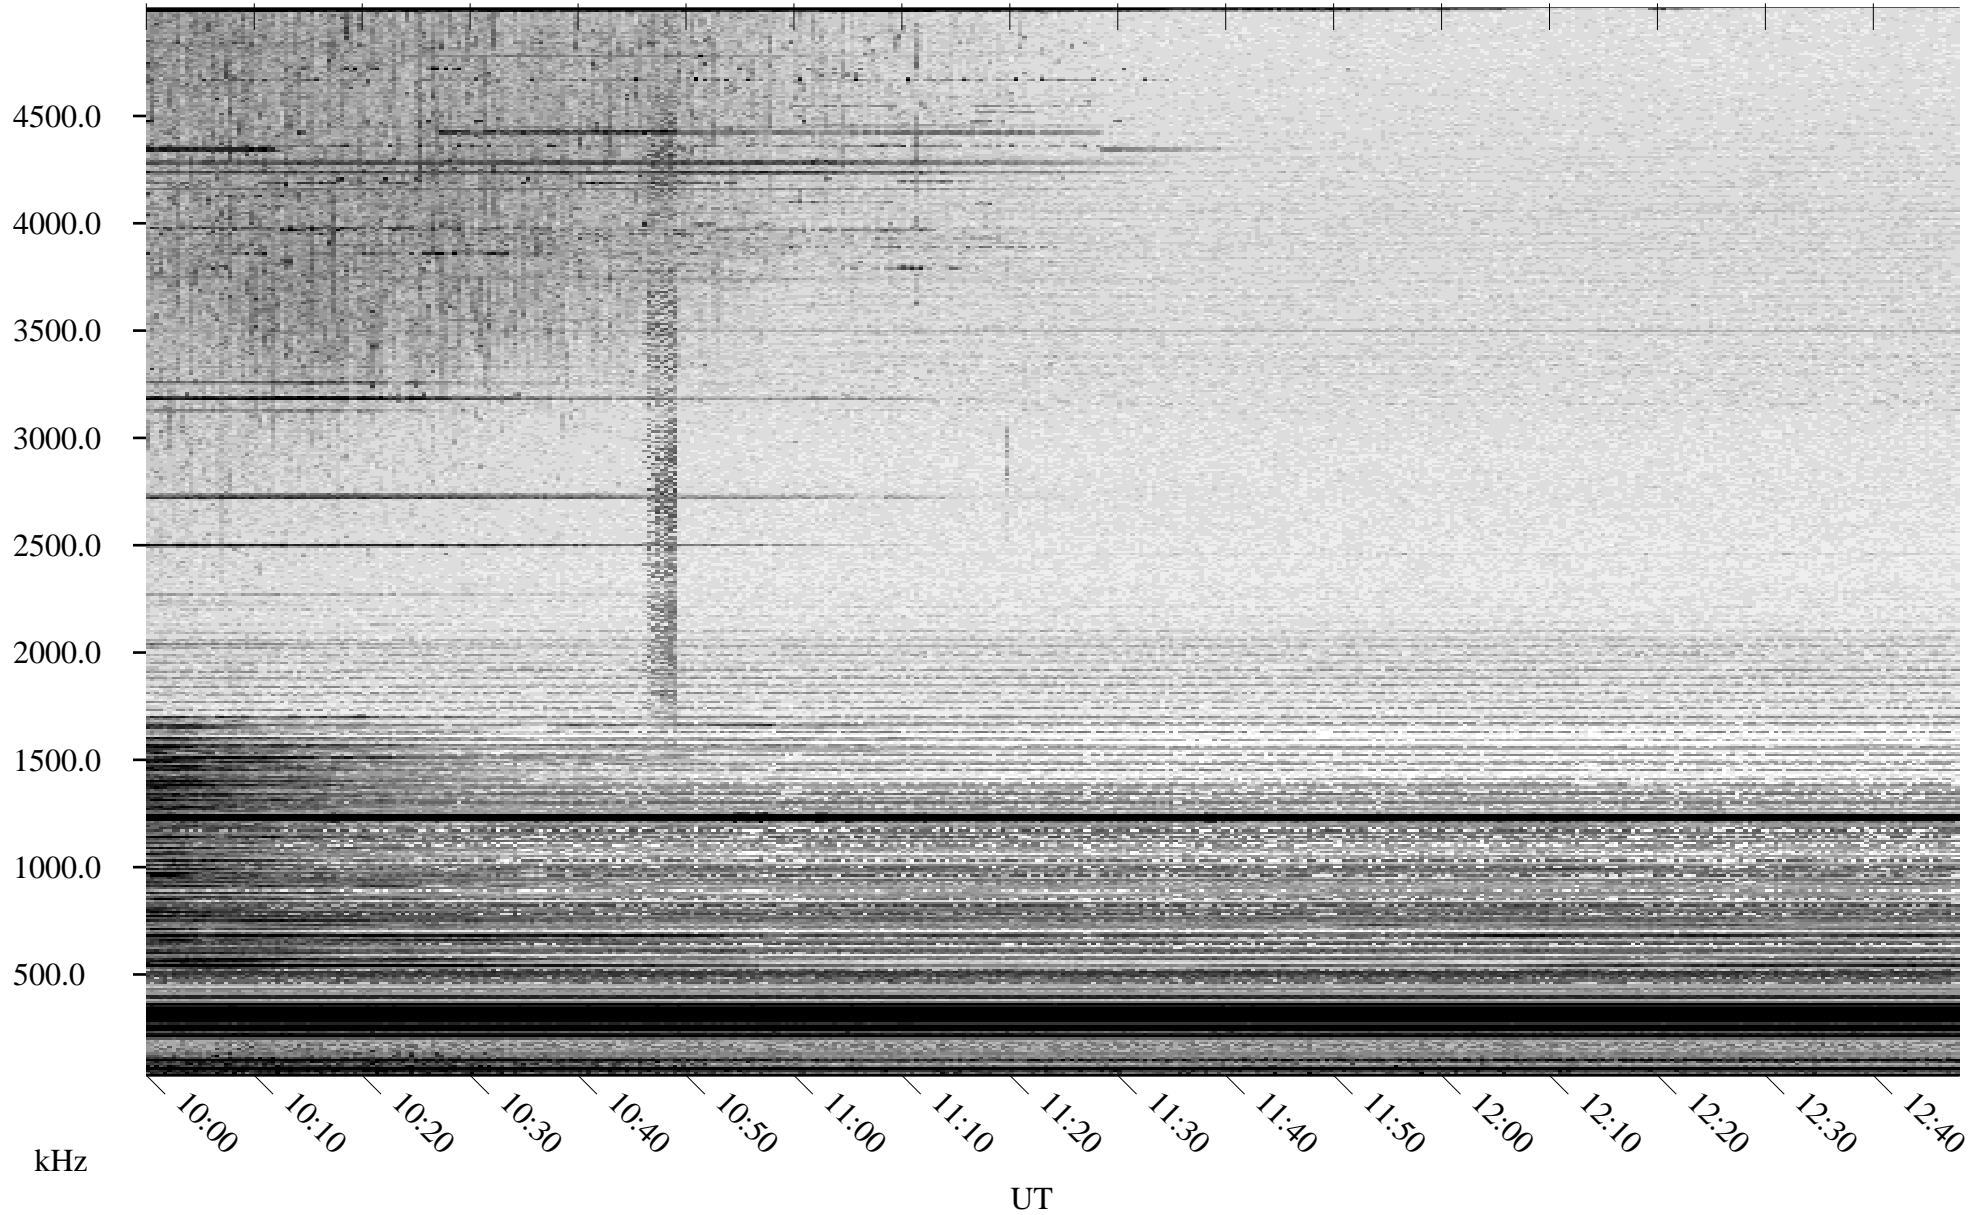

05/14/2006 Churchill, Manitoba

Linear Scale Black = 161 White = 15

ch06134l.r00m max_12

Page 1

05/14/2006 Churchill, Manitoba

Linear Scale Black = 161 White = 15

ch06134l.r00m max_12

Page 2

05/15/2006 Churchill, Manitoba

Linear Scale Black = 161 White = 15

ch06134l.r00m max_12

Page 3

05/15/2006 Churchill, Manitoba

Linear Scale Black = 161 White = 15

ch06134l.r00m max_12

Page 4

05/15/2006 Churchill, Manitoba

Linear Scale Black = 161 White = 15

ch06134l.r00m max_12

Page 5

05/15/2006 Churchill, Manitoba

Linear Scale Black = 161 White = 15

ch06134l.r00m max_12

Page 6

05/15/2006 Churchill, Manitoba

Linear Scale Black = 161 White = 15

ch06134l.r00m max_12

Page 7

05/15/2006 Churchill, Manitoba

Linear Scale Black = 161 White = 15

ch06134l.r00m max_12

Page 8