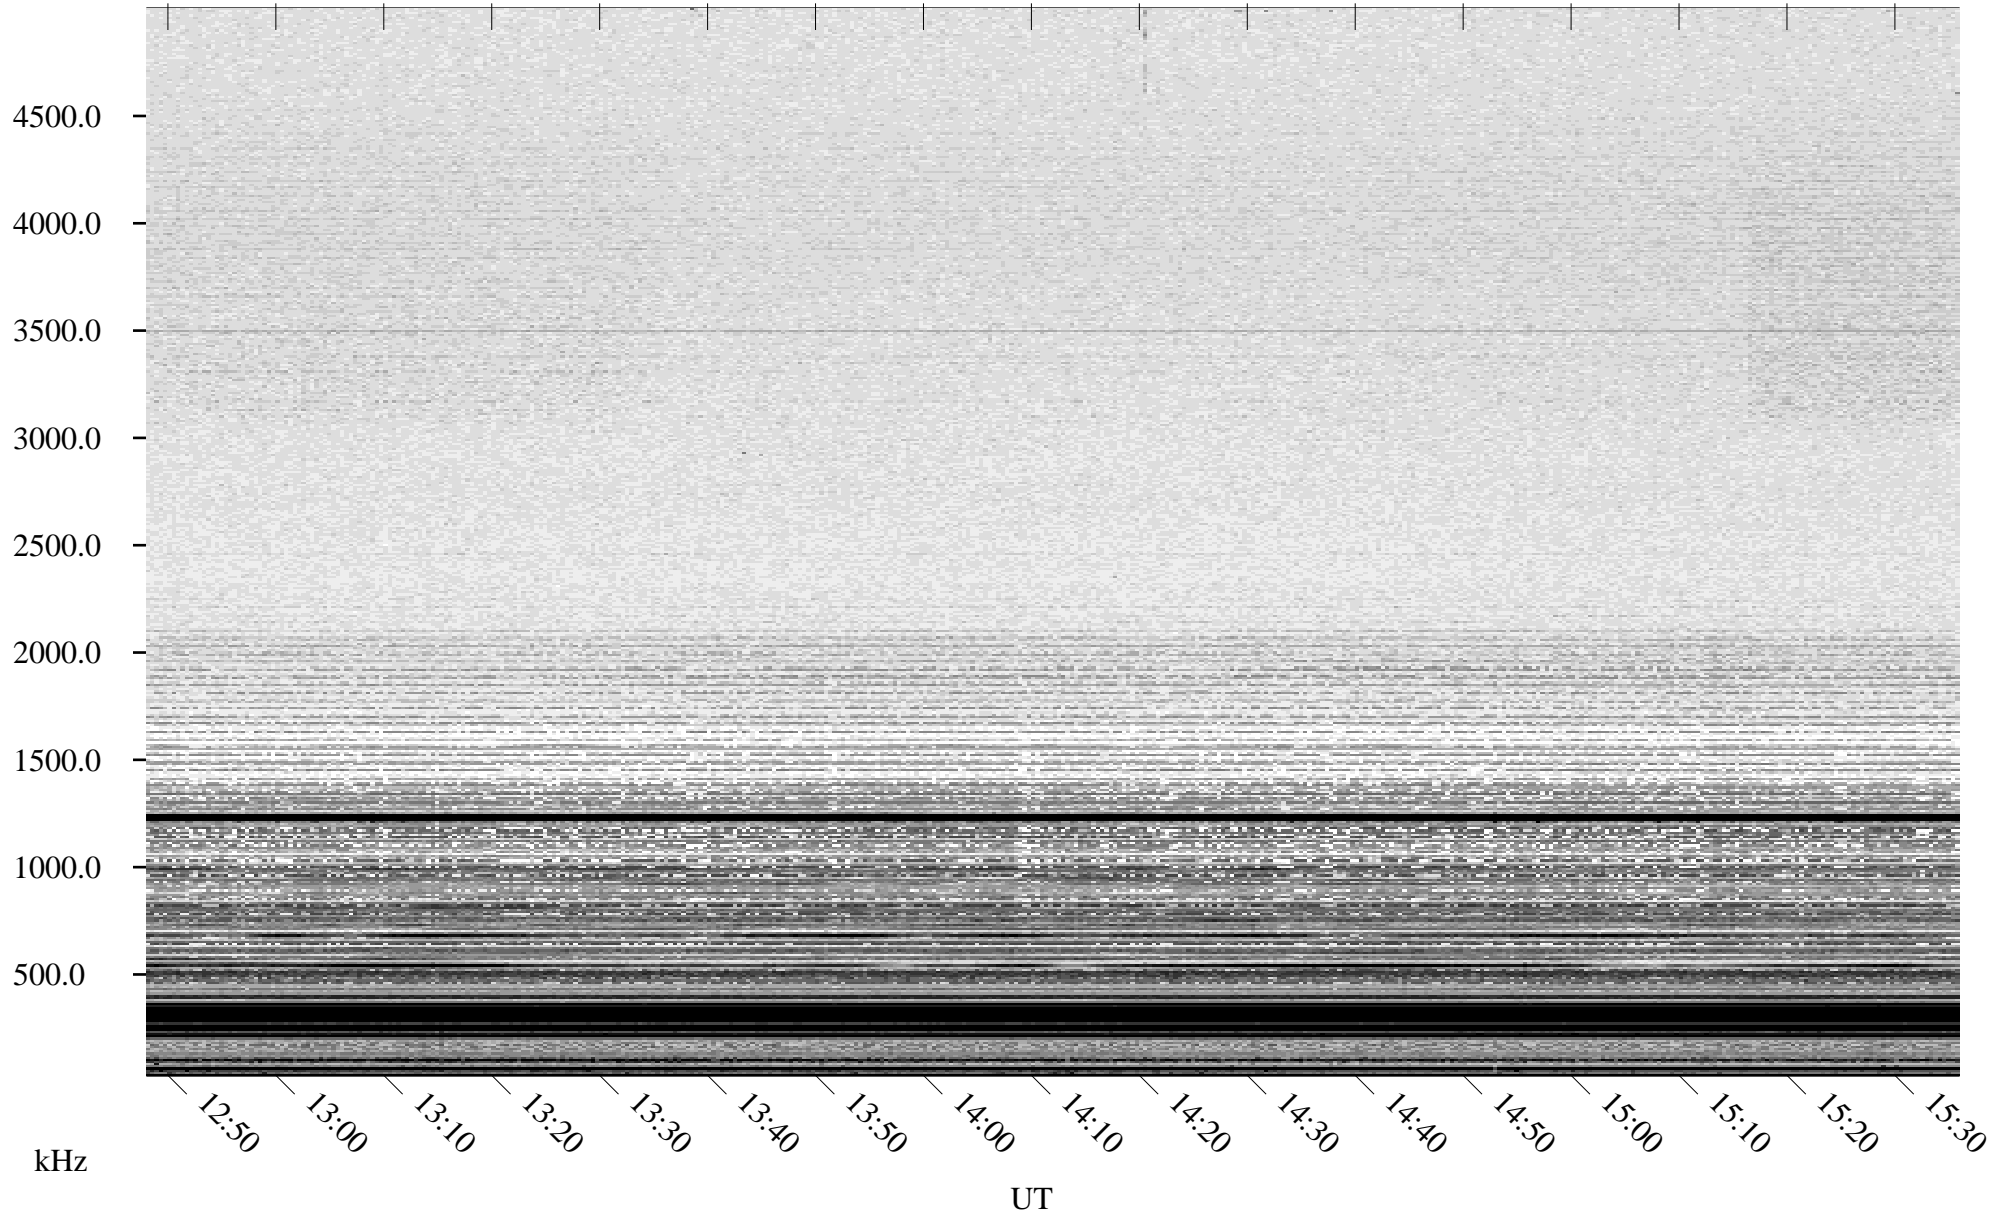

05/14/2006 Churchill, Manitoba

Linear Scale Black = 161 White = 15

ch06134l.r00m max_12

Page 1

05/14/2006 Churchill, Manitoba

Linear Scale Black = 161 White = 15

ch06134l.r00m max_12

Page 2

05/15/2006 Churchill, Manitoba

Linear Scale Black = 161 White = 15

ch06134l.r00m max_12

Page 3

05/15/2006 Churchill, Manitoba

Linear Scale Black = 161 White = 15

ch06134l.r00m max_12

Page 4

05/15/2006 Churchill, Manitoba

Linear Scale Black = 161 White = 15

ch06134l.r00m max_12

Page 5

05/15/2006 Churchill, Manitoba

Linear Scale Black = 161 White = 15

ch06134l.r00m max_12

Page 6

05/15/2006 Churchill, Manitoba

Linear Scale Black = 161 White = 15

ch06134l.r00m max_12

Page 7

05/15/2006 Churchill, Manitoba

Linear Scale Black = 161 White = 15

ch06134l.r00m max_12

Page 8