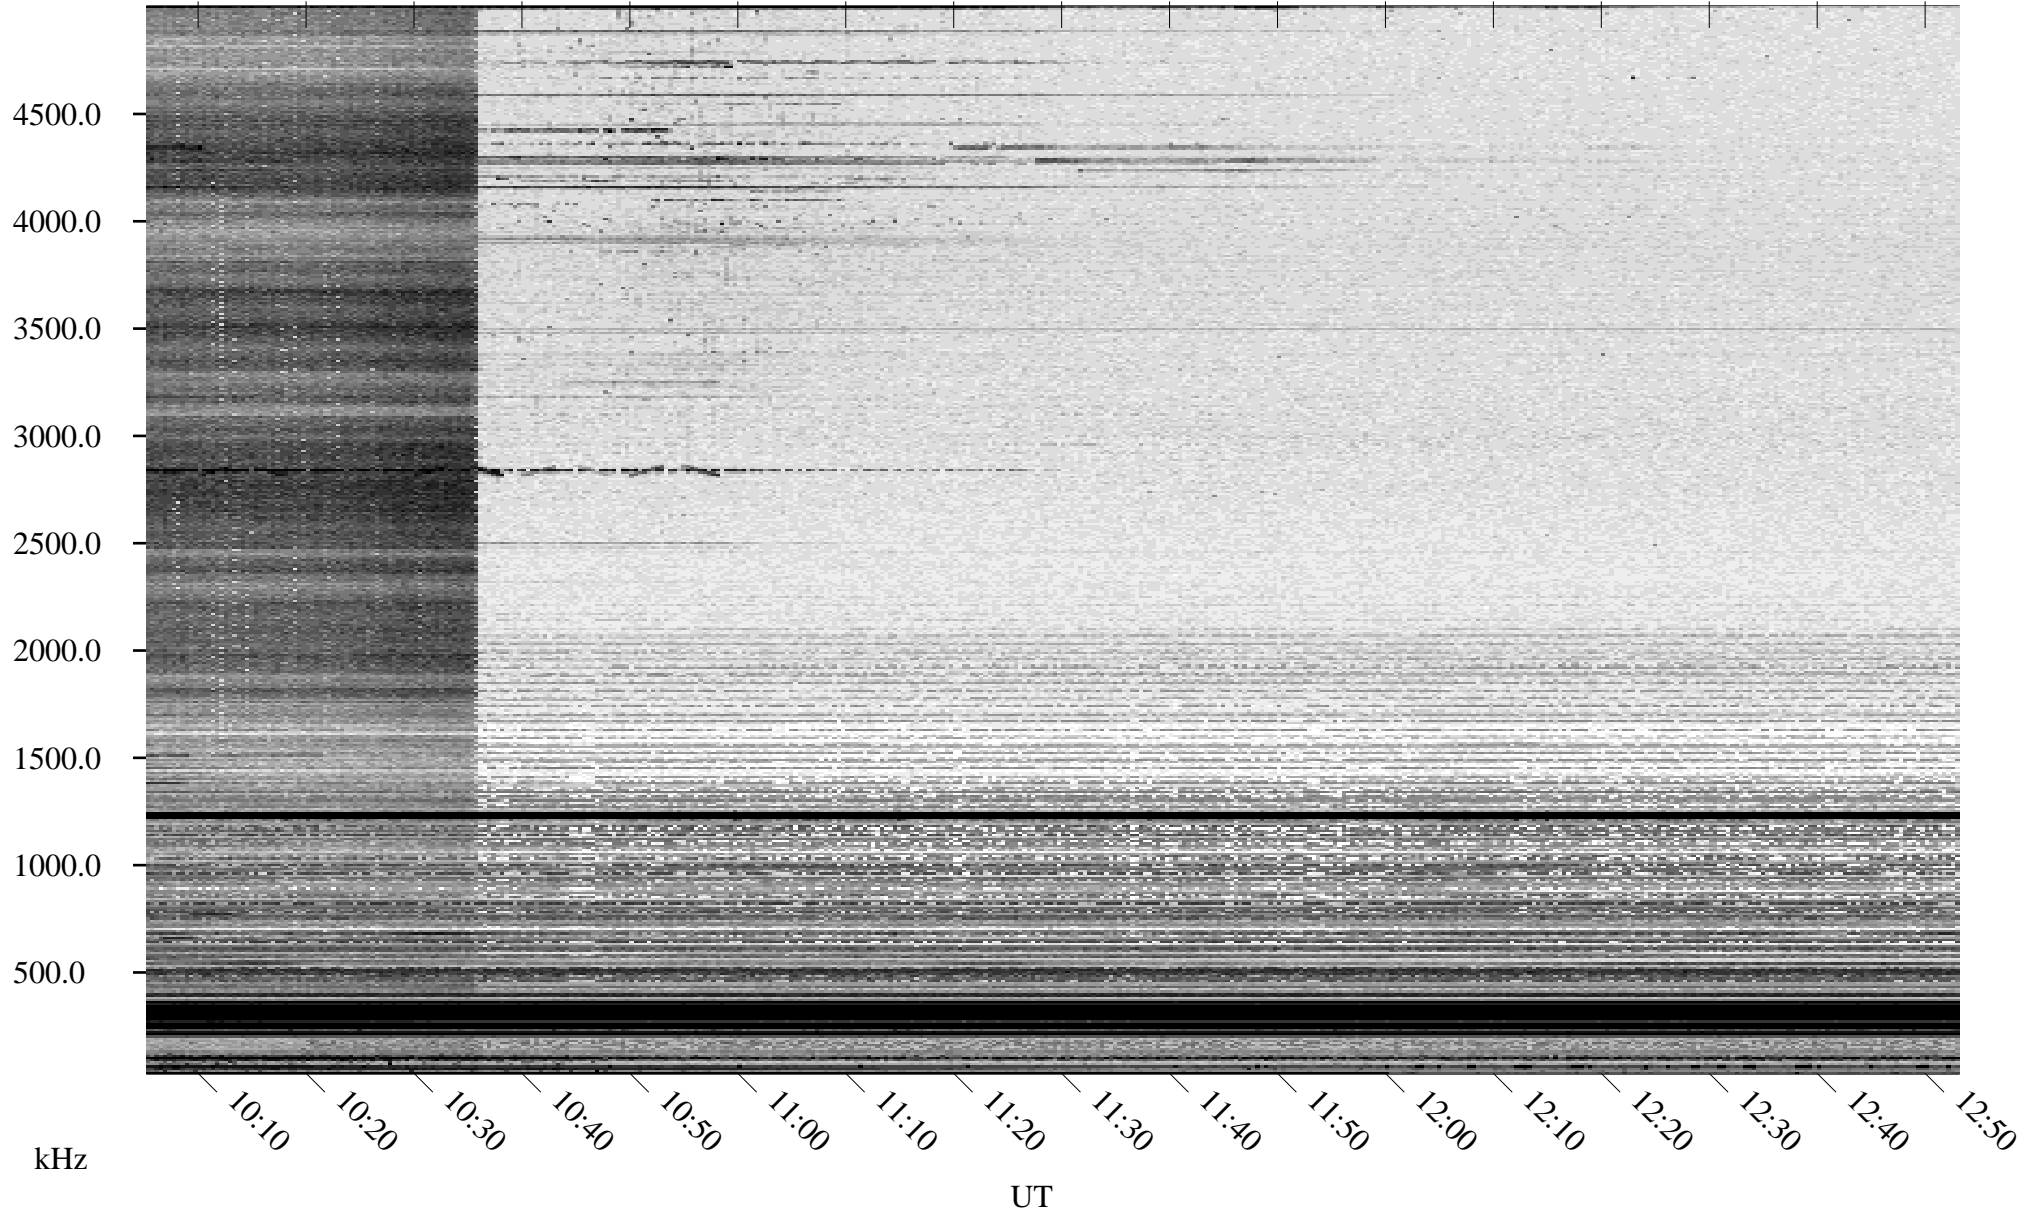

05/15/2006 Churchill, Manitoba

Linear Scale Black = 161 White = 15

ch06135l.r00m max_12

Page 1

05/15/2006 Churchill, Manitoba

Linear Scale Black = 161 White = 15

ch061351.r00m max_12

Page 2

05/16/2006 Churchill, Manitoba

Linear Scale Black = 161 White = 15

ch061351.r00m max_12

Page 3

05/16/2006 Churchill, Manitoba

Linear Scale Black = 161 White = 15

ch06135l.r00m max_12

Page 4

05/16/2006 Churchill, Manitoba

Linear Scale Black = 161 White = 15

ch06135l.r00m max_12

Page 5

05/16/2006 Churchill, Manitoba

Linear Scale Black = 161 White = 15

ch061351.r00m max_12

Page 6

05/16/2006 Churchill, Manitoba

Linear Scale Black = 161 White = 15

ch061351.r00m max_12

Page 7

05/16/2006 Churchill, Manitoba

Linear Scale Black = 161 White = 15

ch06135l.r00m max_12