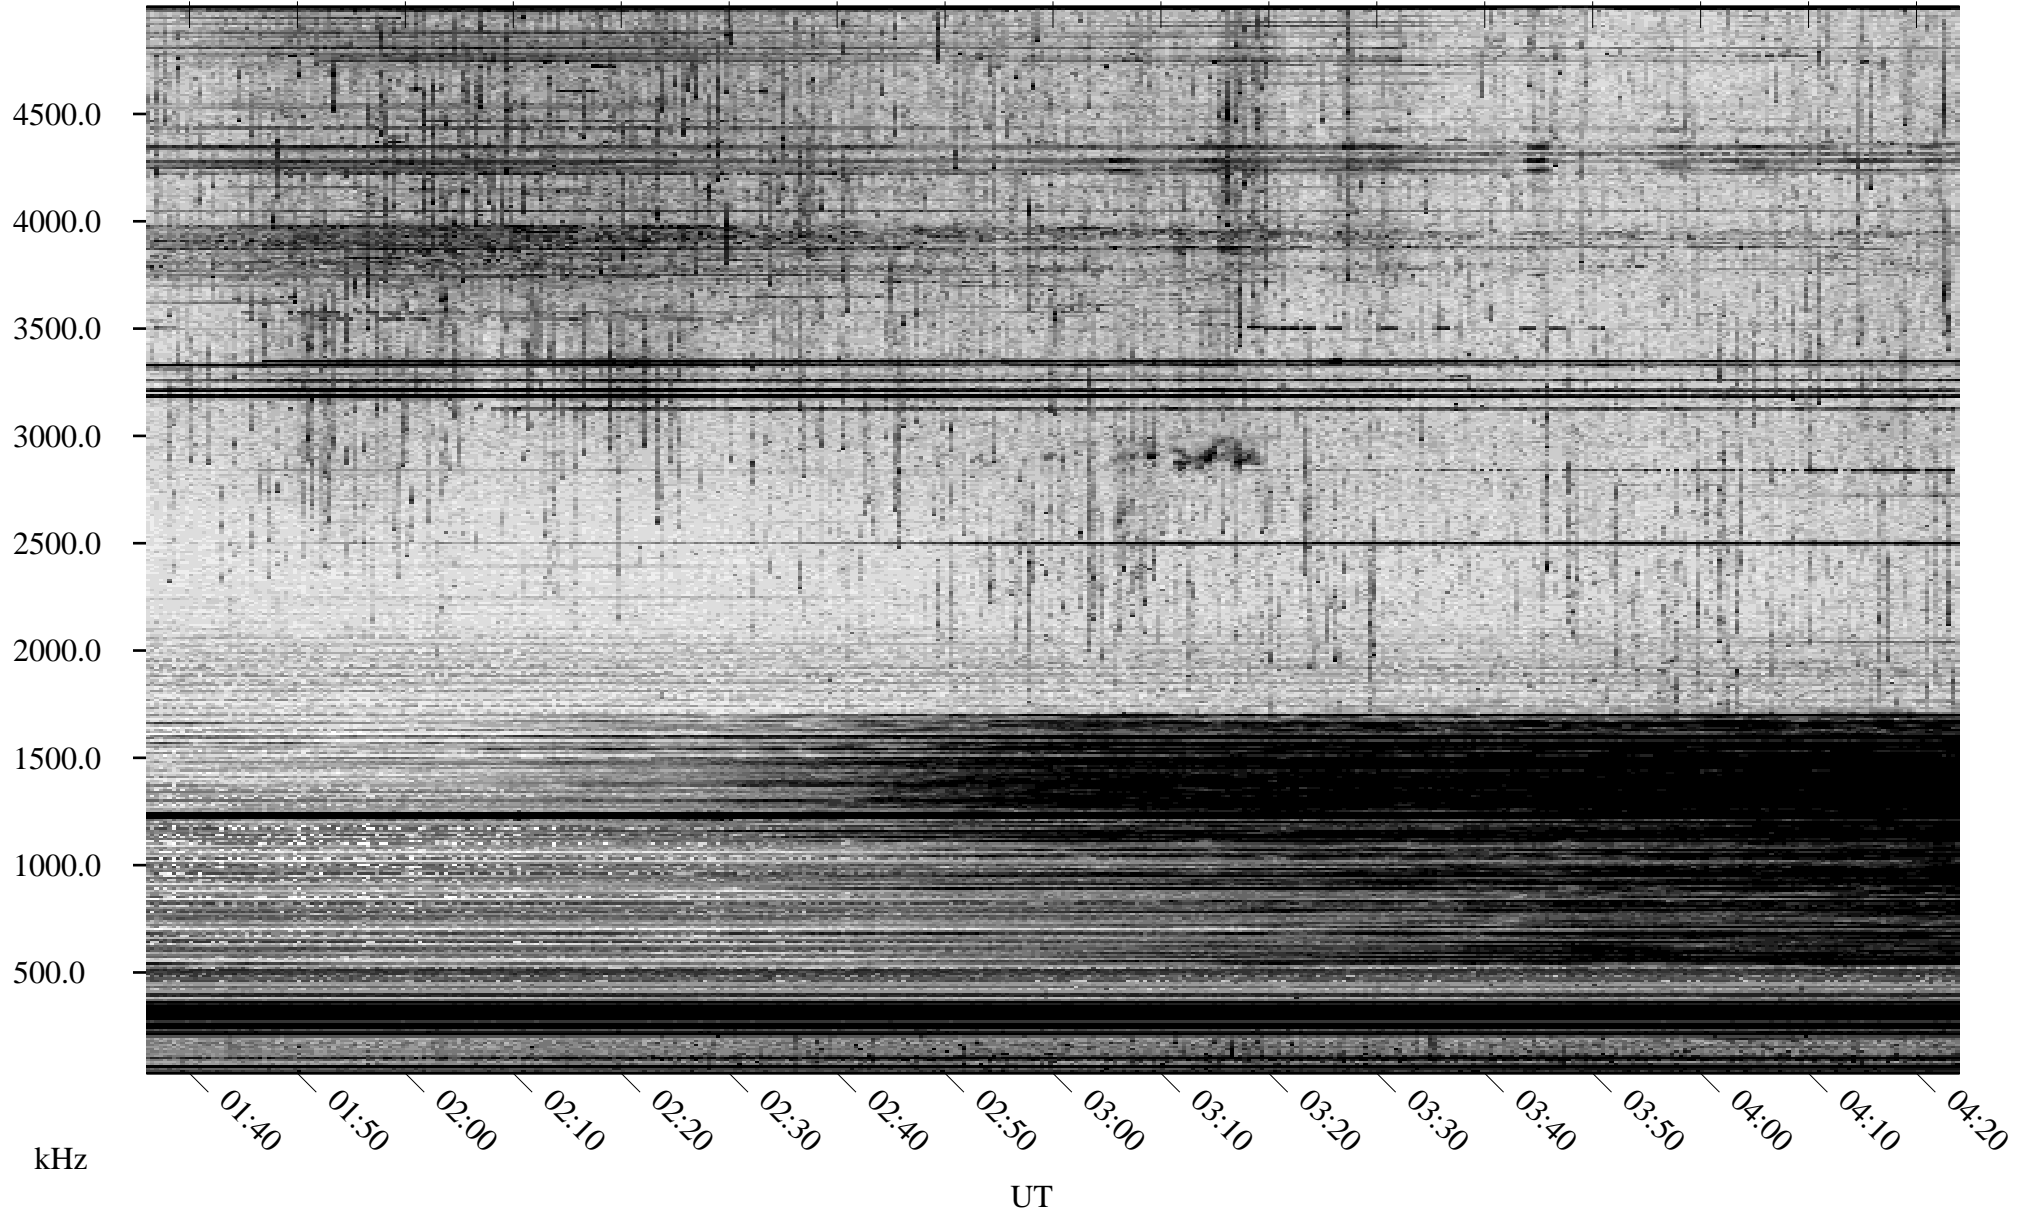

05/16/2006 Churchill, Manitoba

Linear Scale Black = 161 White = 15

ch06136l.r00m max_12

Page 1

05/16/2006 Churchill, Manitoba

Linear Scale Black = 161 White = 15

ch06136l.r00m max_12

Page 2

05/17/2006 Churchill, Manitoba

Linear Scale Black = 161 White = 15

ch06136l.r00m max_12

Page 3

05/17/2006 Churchill, Manitoba

Linear Scale Black = 161 White = 15

ch06136l.r00m max_12

Page 4

05/17/2006 Churchill, Manitoba

Linear Scale Black = 161 White = 15

ch06136l.r00m max_12

Page 5

05/17/2006 Churchill, Manitoba

Linear Scale Black = 161 White = 15

ch06136l.r00m max_12

Page 6

05/17/2006 Churchill, Manitoba

Linear Scale Black = 161 White = 15

ch06136l.r00m max_12

Page 7

05/17/2006 Churchill, Manitoba

Linear Scale Black = 161 White = 15

ch06136l.r00m max_12