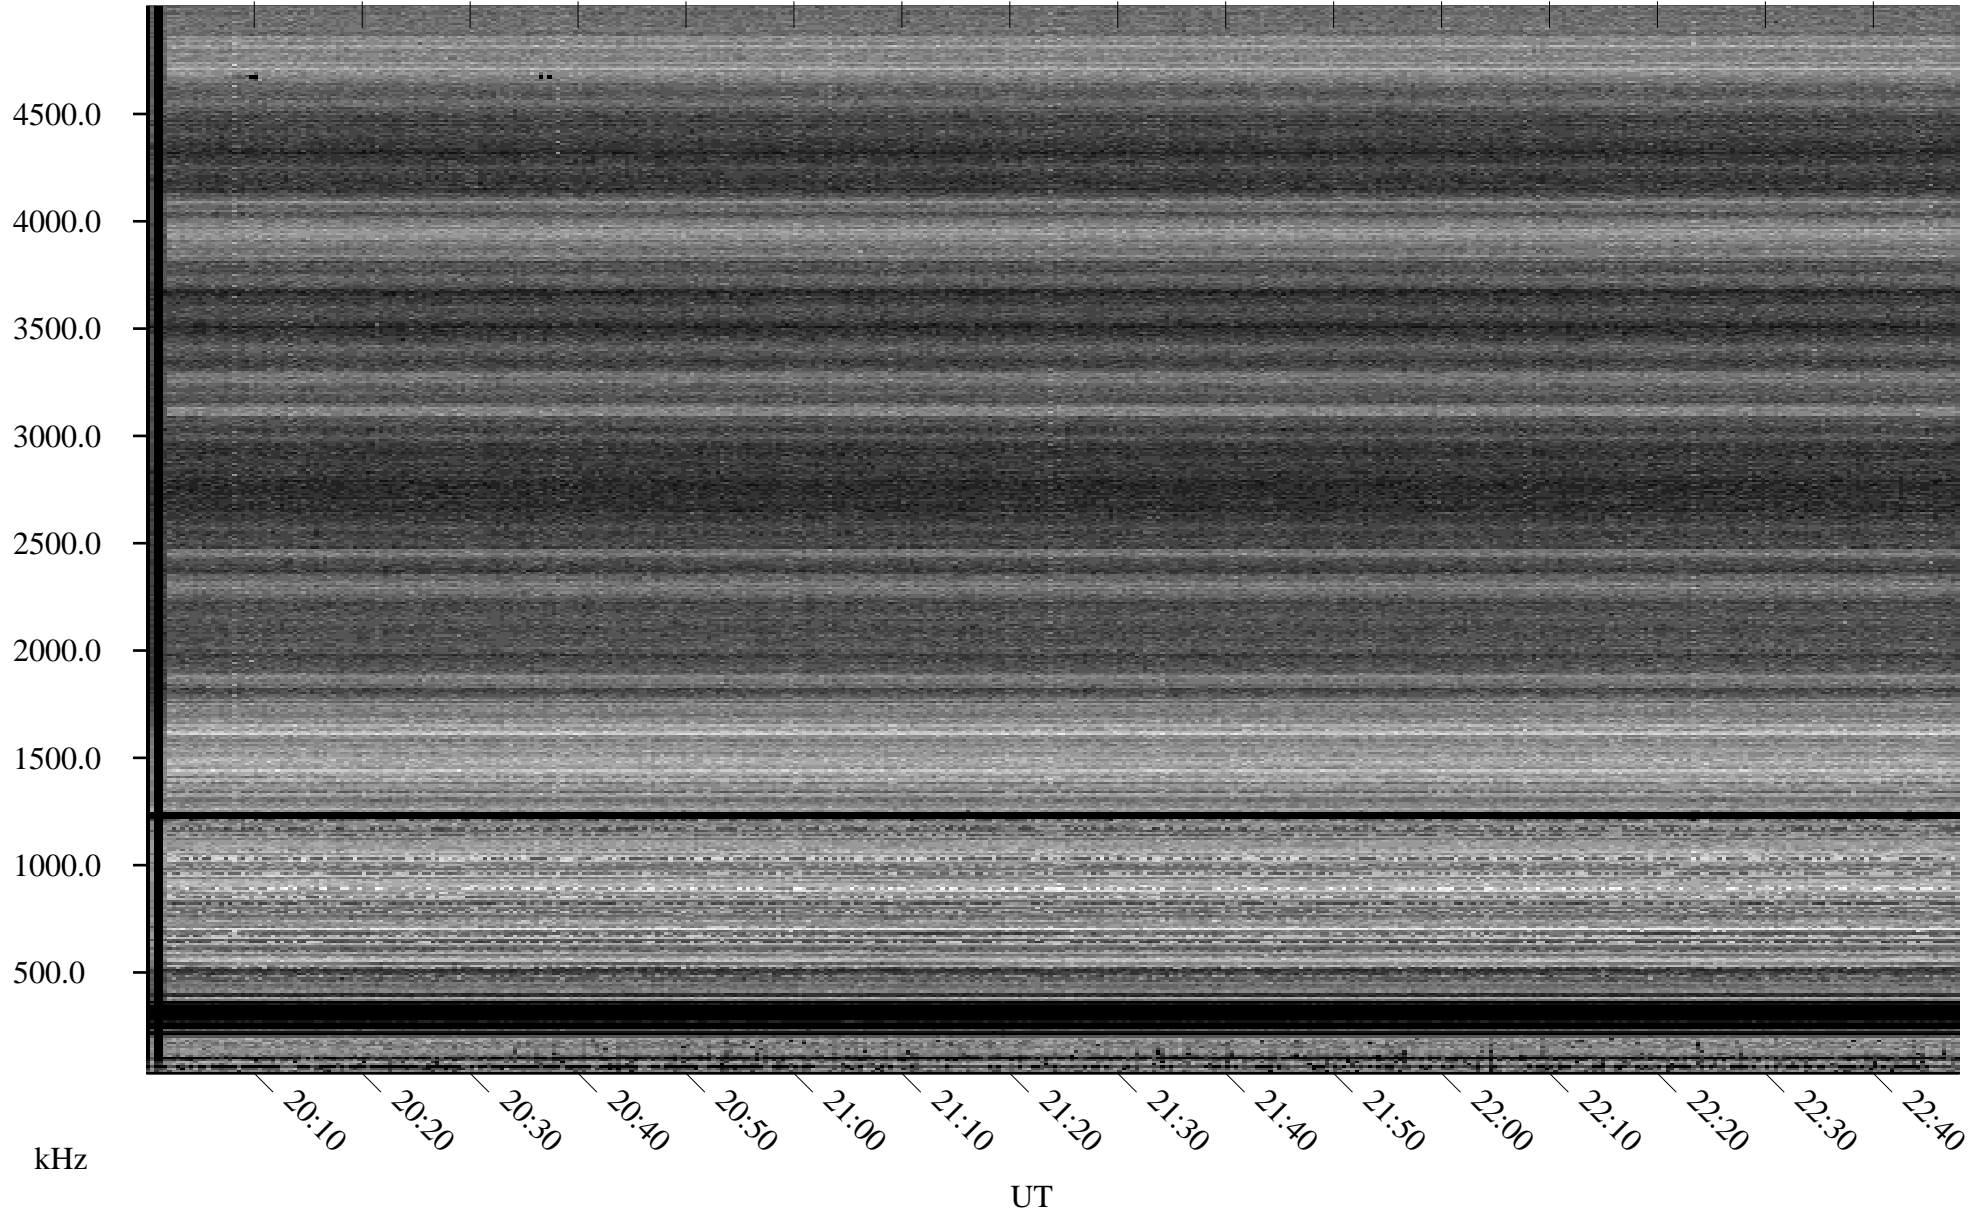

# 05/18/2006 Churchill, Manitoba

Linear Scale    Black = 161    White = 15

ch06138l.r00m max\_12

Page 1

# 05/18/2006 Churchill, Manitoba

Linear Scale    Black = 161    White = 15

ch06138l.r00m max\_12

Page 2

# 05/19/2006 Churchill, Manitoba

Linear Scale    Black = 161    White = 15

ch06138l.r00m max\_12

Page 3

# 05/19/2006 Churchill, Manitoba

Linear Scale    Black = 161    White = 15

ch06138l.r00m max\_12

Page 4