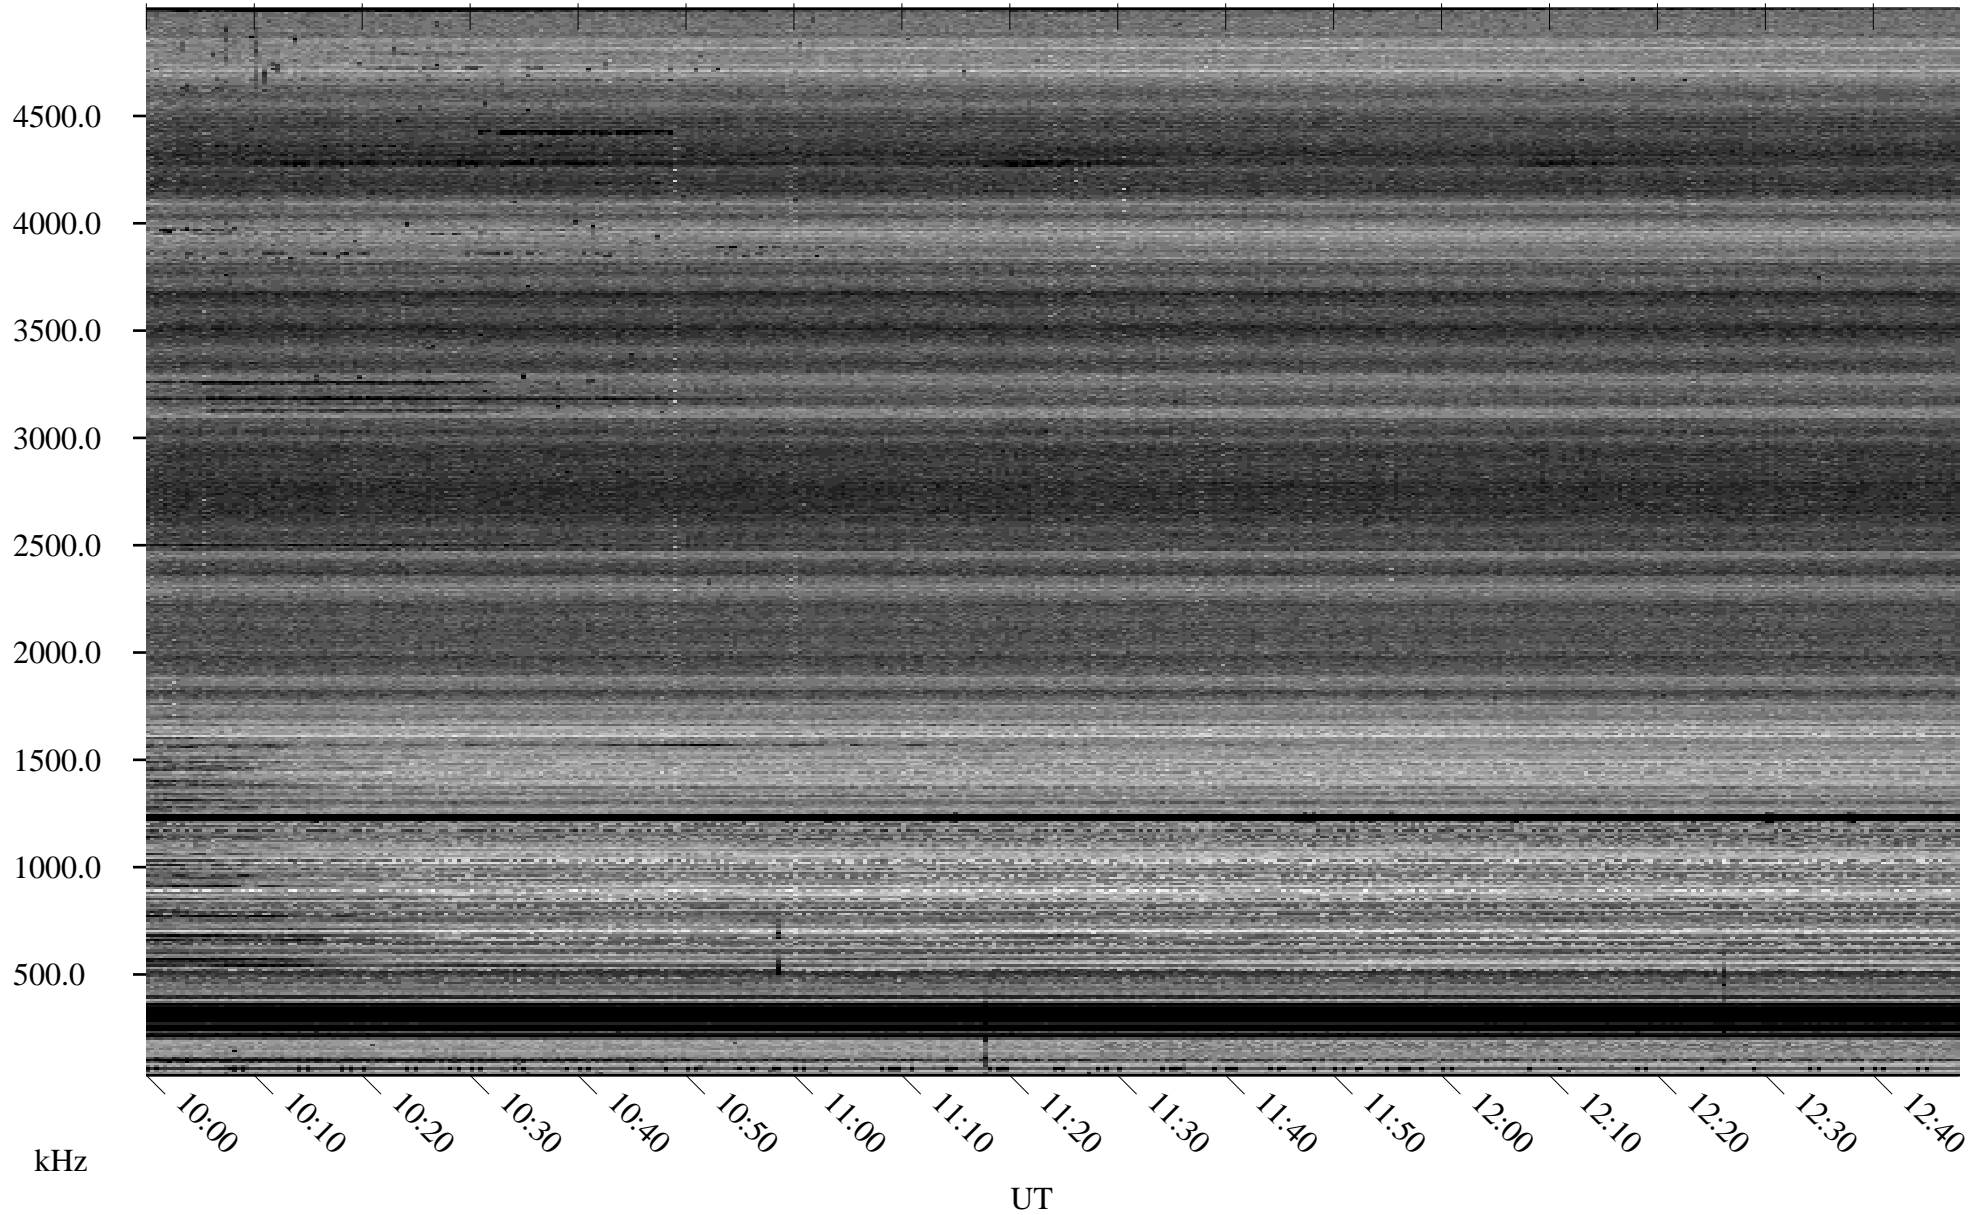

# 05/19/2006 Churchill, Manitoba

Linear Scale    Black = 161    White = 15

ch06138l.r00m max\_12

Page 4

# 05/19/2006 Churchill, Manitoba

Linear Scale    Black = 161    White = 15

ch06138l.r00m max\_12

Page 5

# 05/19/2006 Churchill, Manitoba

Linear Scale    Black = 161    White = 15

ch06138l.r00m max\_12

Page 6

# 05/19/2006 Churchill, Manitoba

Linear Scale    Black = 161    White = 15

ch06138l.r00m max\_12

Page 7