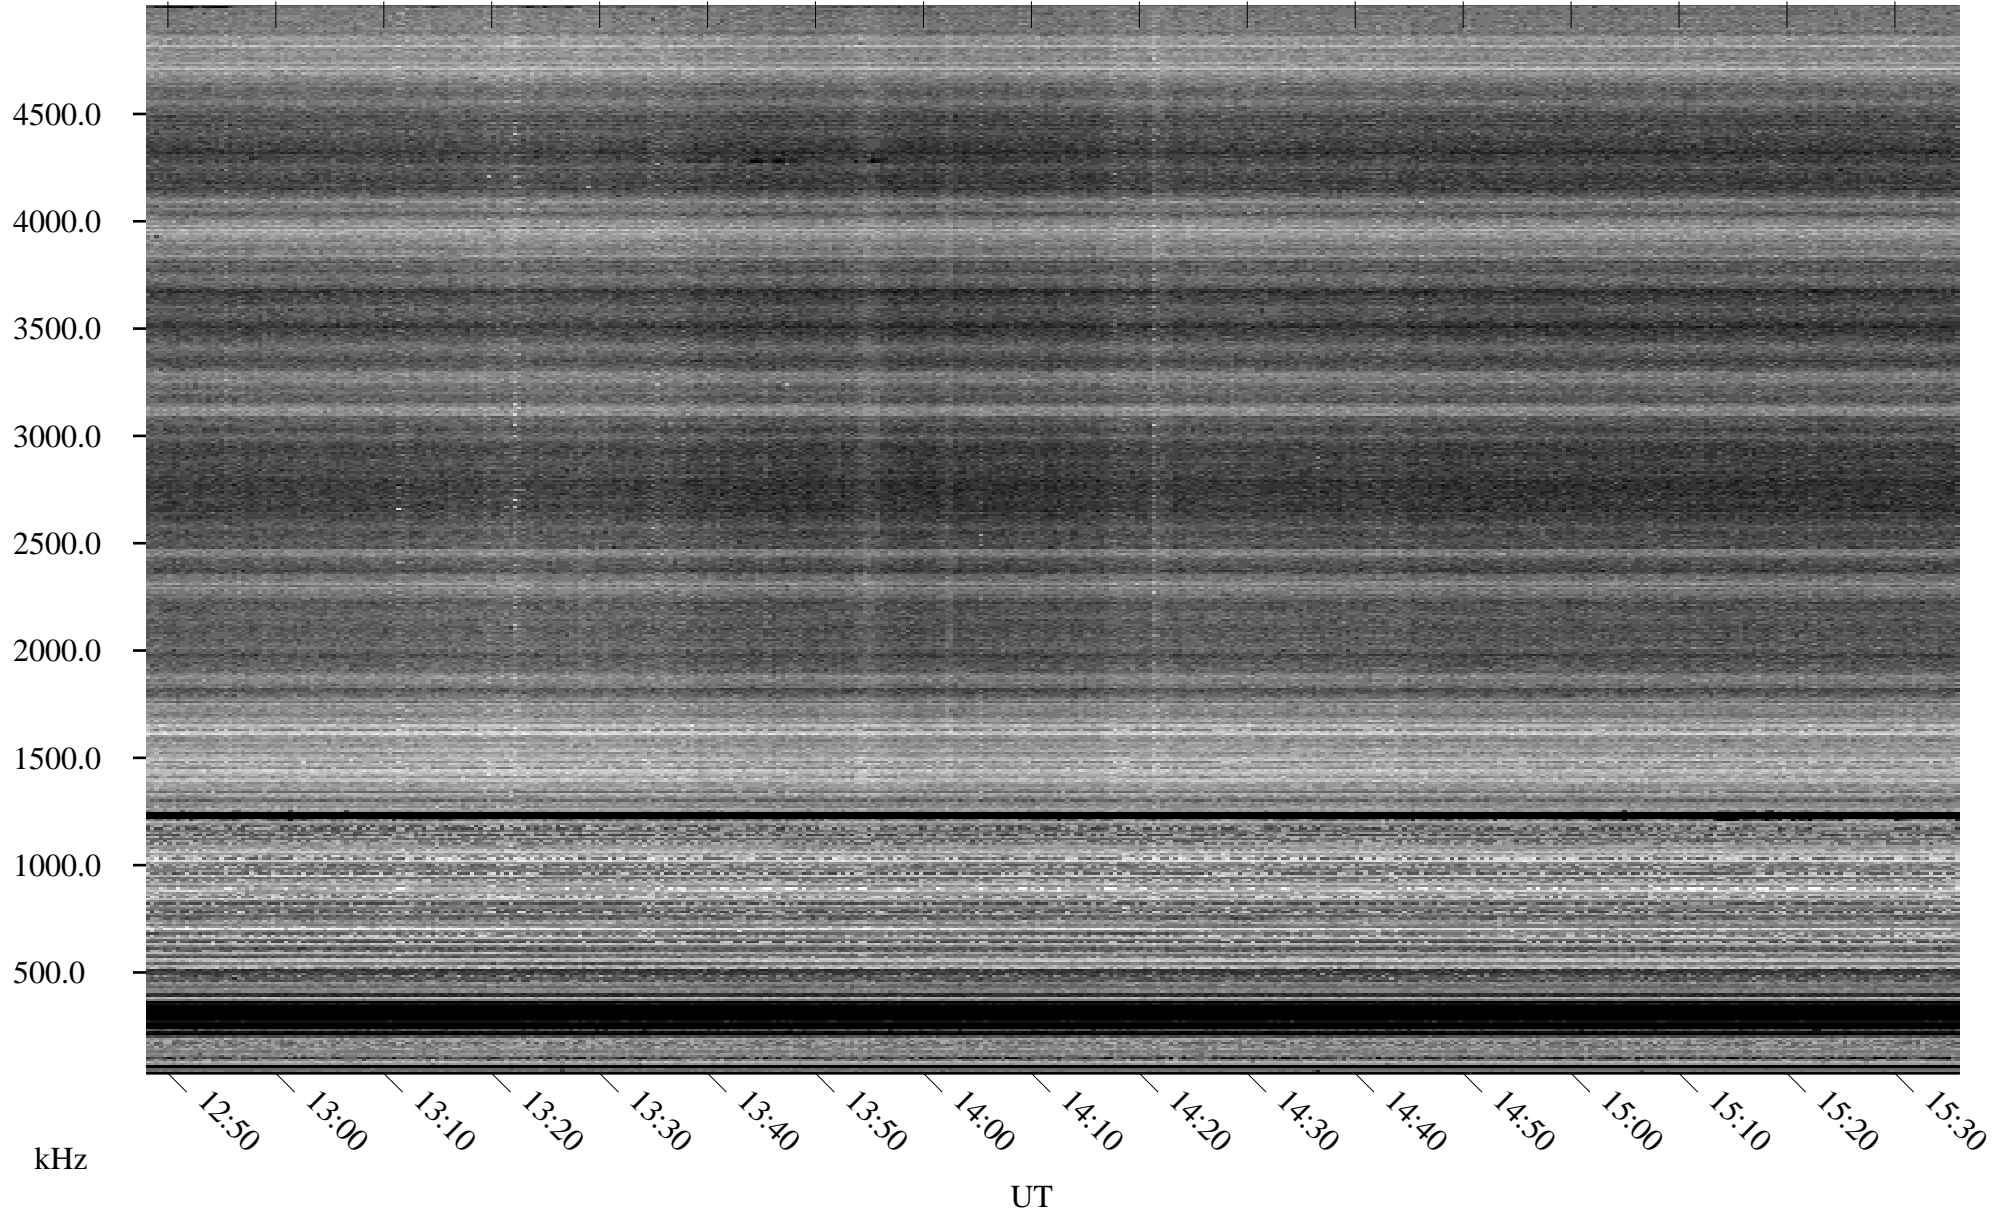

# 05/20/2006 Churchill, Manitoba

Linear Scale    Black = 161    White = 15

ch06139l.r00m max\_12

Page 5

# 05/20/2006 Churchill, Manitoba

Linear Scale    Black = 161    White = 15

ch06139l.r00m max\_12

Page 6

# 05/20/2006 Churchill, Manitoba

Linear Scale    Black = 161    White = 15

ch06139l.r00m max\_12

Page 7

# 05/20/2006 Churchill, Manitoba

Linear Scale    Black = 161    White = 15

ch06139l.r00m max\_12