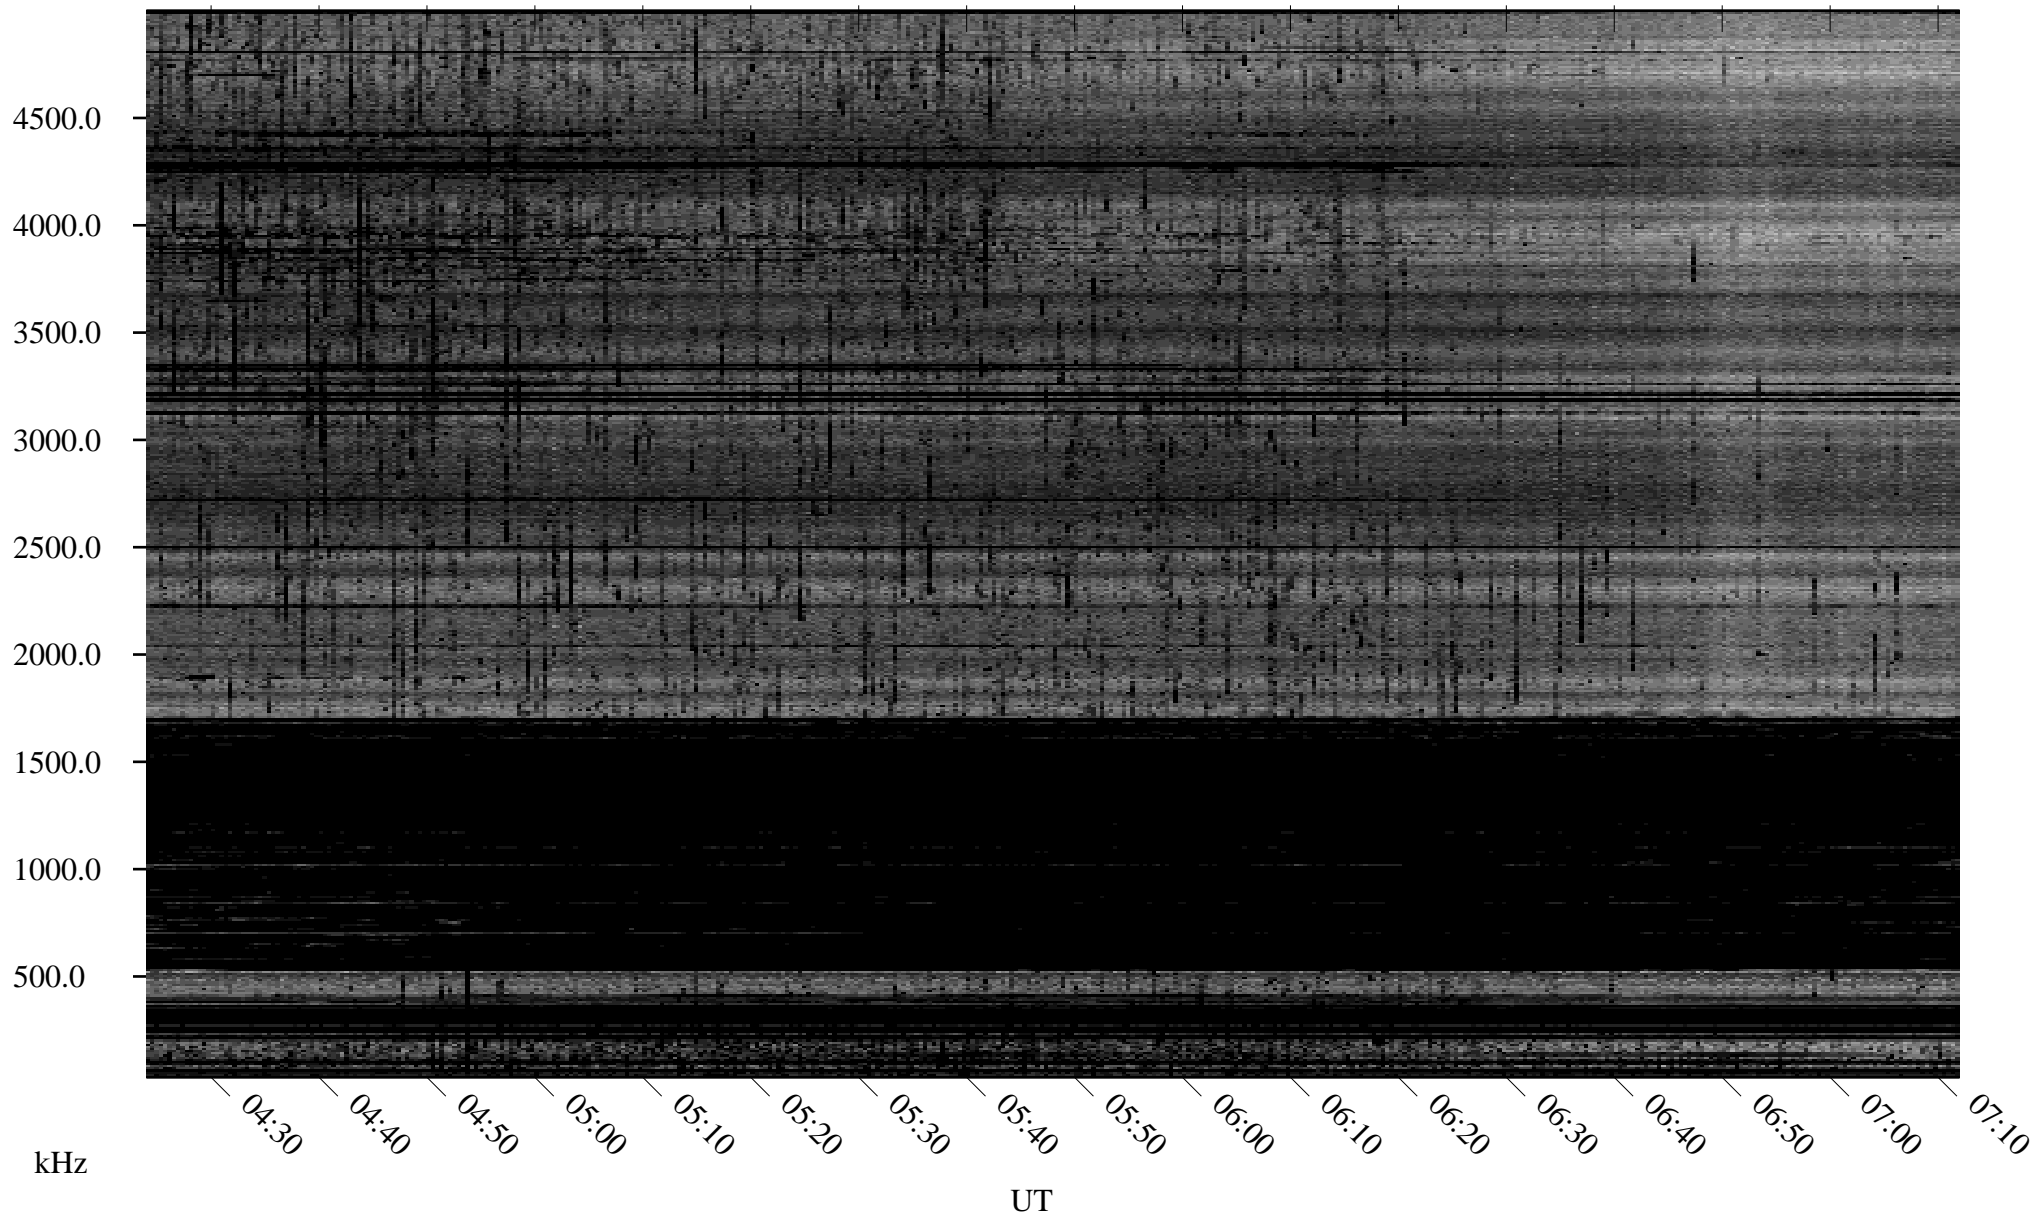

# 05/19/2006 Churchill, Manitoba

Linear Scale    Black = 161    White = 15

ch06139l.r00m max\_12

Page 1

# 05/19/2006 Churchill, Manitoba

Linear Scale    Black = 161    White = 15

ch06139l.r00m max\_12

Page 2

# 05/20/2006 Churchill, Manitoba

Linear Scale    Black = 161    White = 15

ch06139l.r00m max\_12

Page 3

# 05/20/2006 Churchill, Manitoba

Linear Scale    Black = 161    White = 15

ch06139l.r00m max\_12

Page 4