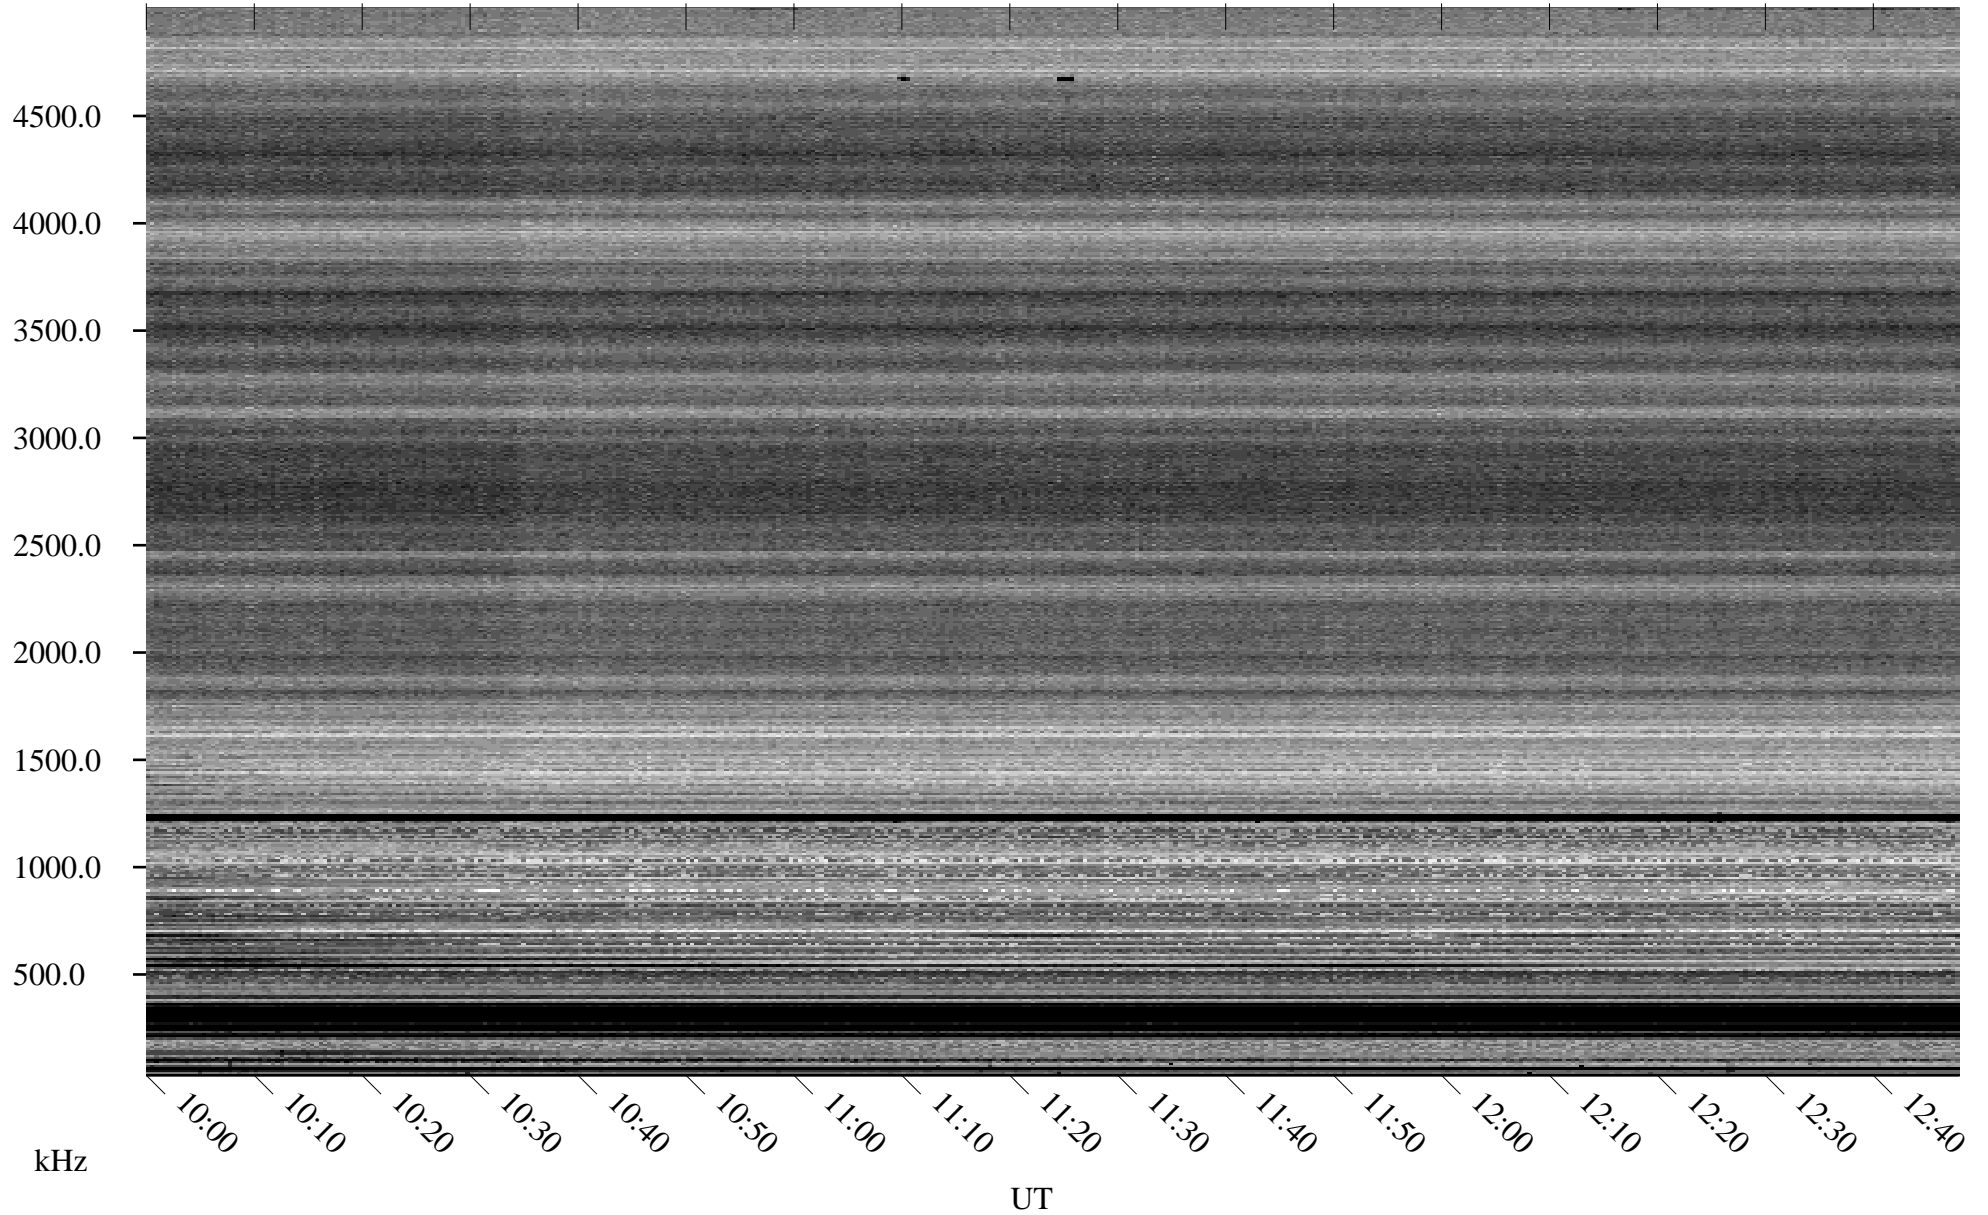

# 05/20/2006 Churchill, Manitoba

Linear Scale    Black = 161    White = 15

ch06139l.r00m max\_12

Page 5

# 05/20/2006 Churchill, Manitoba

Linear Scale    Black = 161    White = 15

ch06139l.r00m max\_12

Page 6

# 05/20/2006 Churchill, Manitoba

Linear Scale    Black = 161    White = 15

ch06139l.r00m max\_12

Page 7

# 05/20/2006 Churchill, Manitoba

Linear Scale    Black = 161    White = 15

ch06139l.r00m max\_12