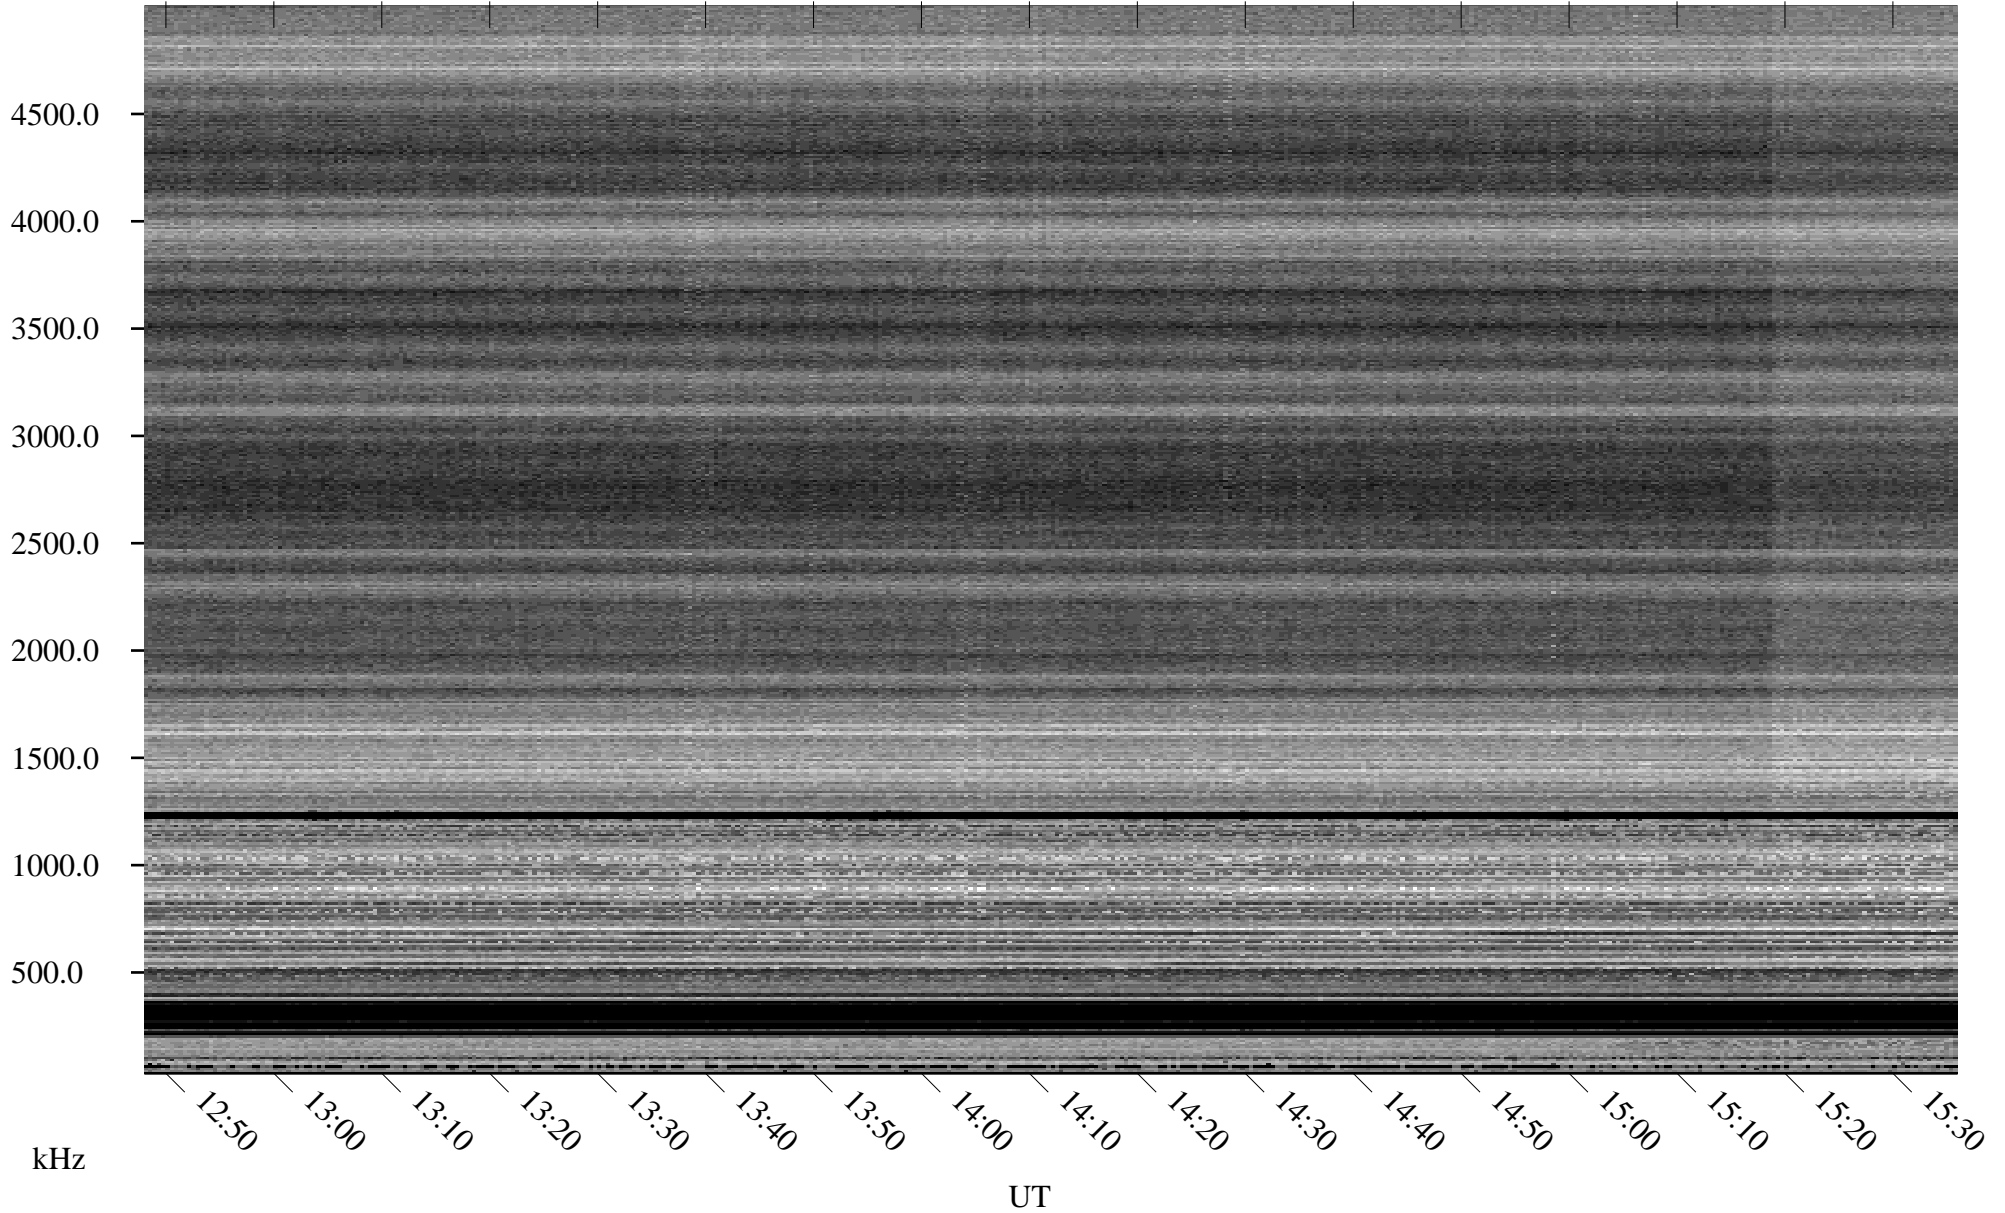

05/20/2006 Churchill, Manitoba

Linear Scale Black = 161 White = 15

ch06140l.r00m max_12

Page 1

05/20/2006 Churchill, Manitoba

Linear Scale Black = 161 White = 15

ch06140l.r00m max_12

05/21/2006 Churchill, Manitoba

Linear Scale Black = 161 White = 15

ch06140l.r00m max_12

Page 3

05/21/2006 Churchill, Manitoba

Linear Scale Black = 161 White = 15

ch06140l.r00m max_12

Page 4

05/21/2006 Churchill, Manitoba

Linear Scale Black = 161 White = 15

ch06140l.r00m max_12

Page 5

05/21/2006 Churchill, Manitoba

Linear Scale Black = 161 White = 15

ch06140l.r00m max_12

Page 6

05/21/2006 Churchill, Manitoba

Linear Scale Black = 161 White = 15

ch06140l.r00m max_12

Page 7

05/21/2006 Churchill, Manitoba

Linear Scale Black = 161 White = 15

ch06140l.r00m max_12