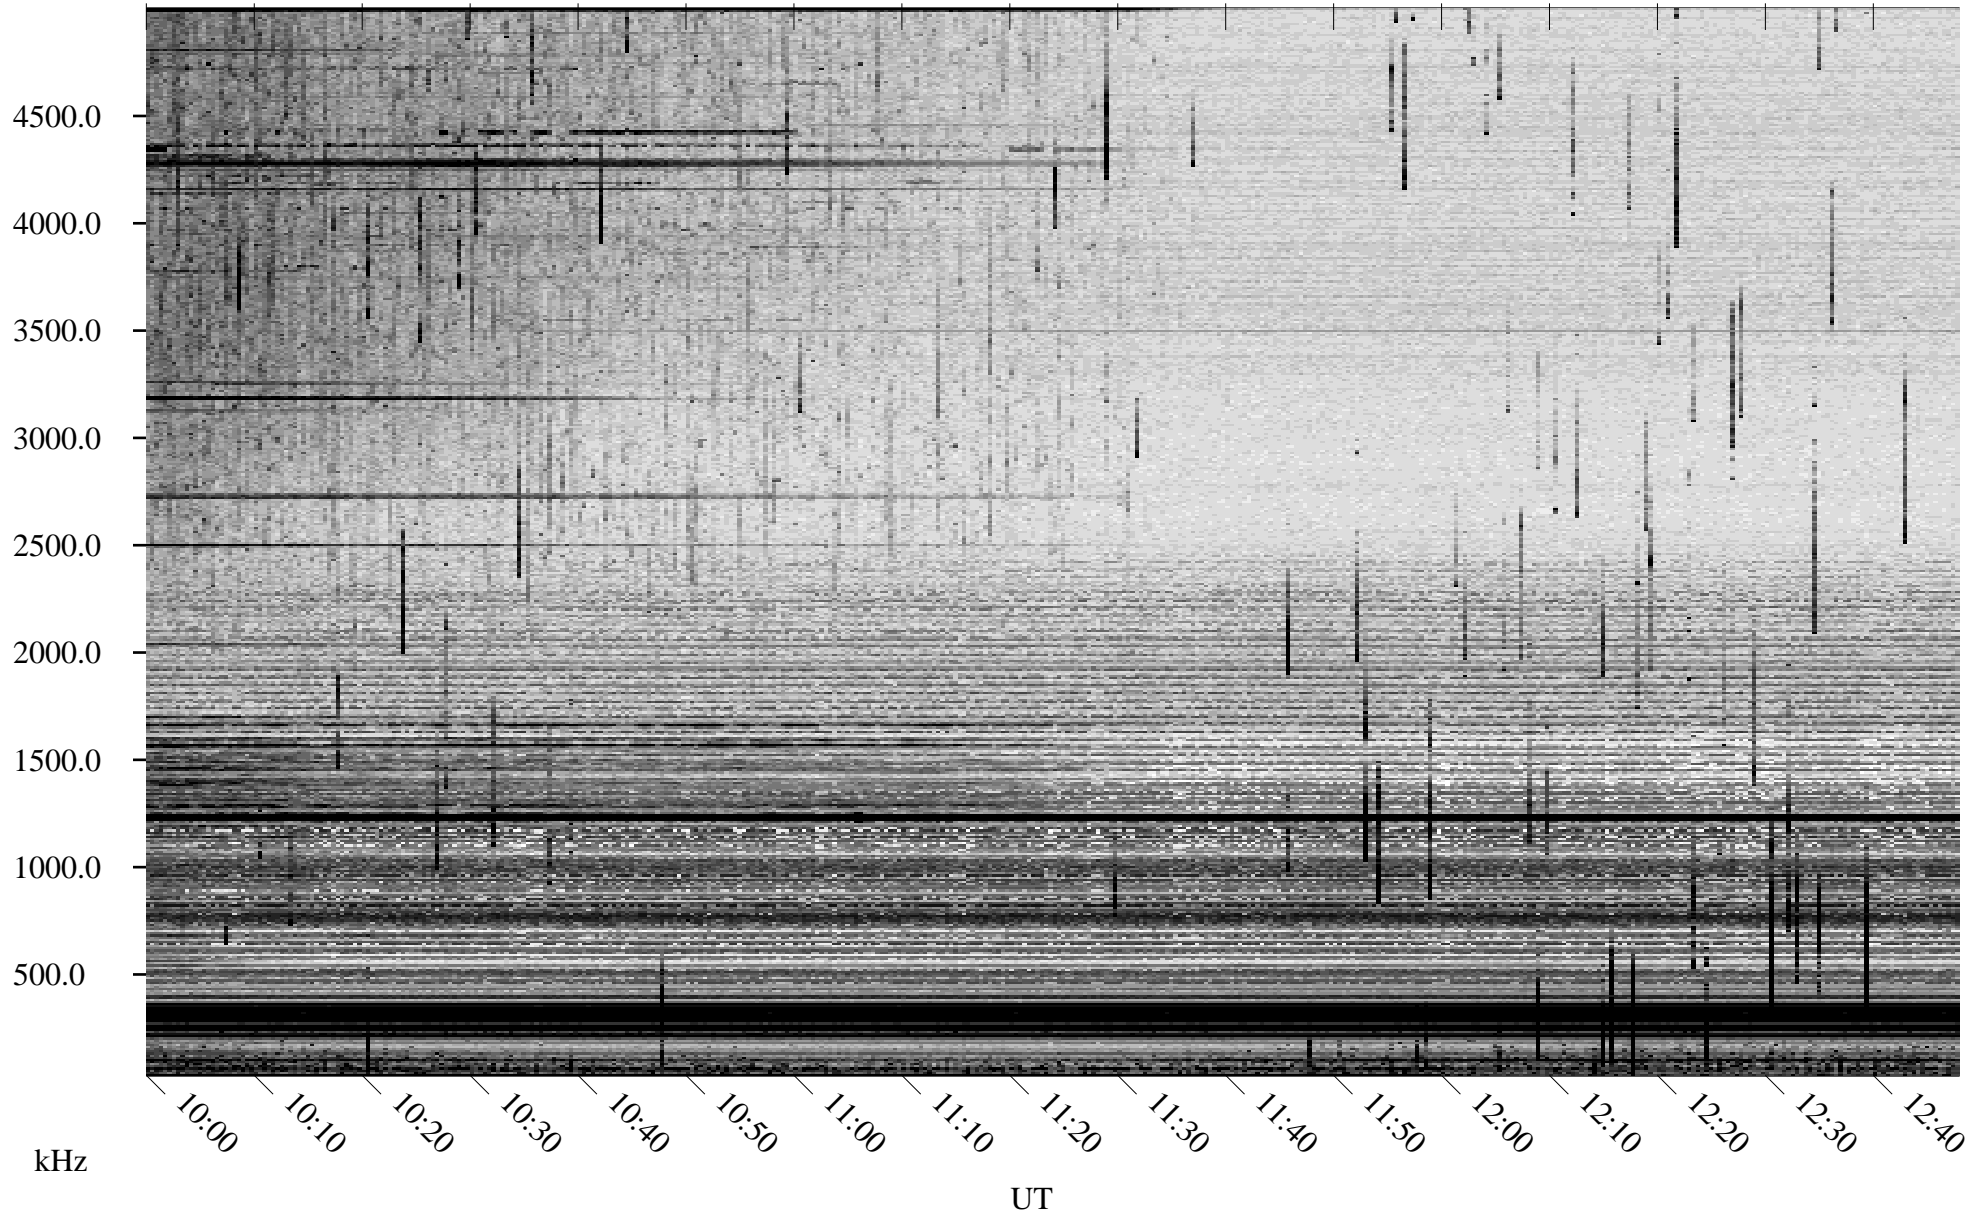

# 05/30/2006 Churchill, Manitoba

Linear Scale    Black = 161    White = 15

ch06149l.r01m max\_12

Page 5

# 05/30/2006 Churchill, Manitoba

Linear Scale    Black = 161    White = 15

ch06149l.r01m max\_12

Page 6

# 05/30/2006 Churchill, Manitoba

Linear Scale    Black = 161    White = 15

ch06149l.r01m max\_12

Page 7

# 05/30/2006 Churchill, Manitoba

Linear Scale    Black = 161    White = 15

ch06149l.r01m max\_12