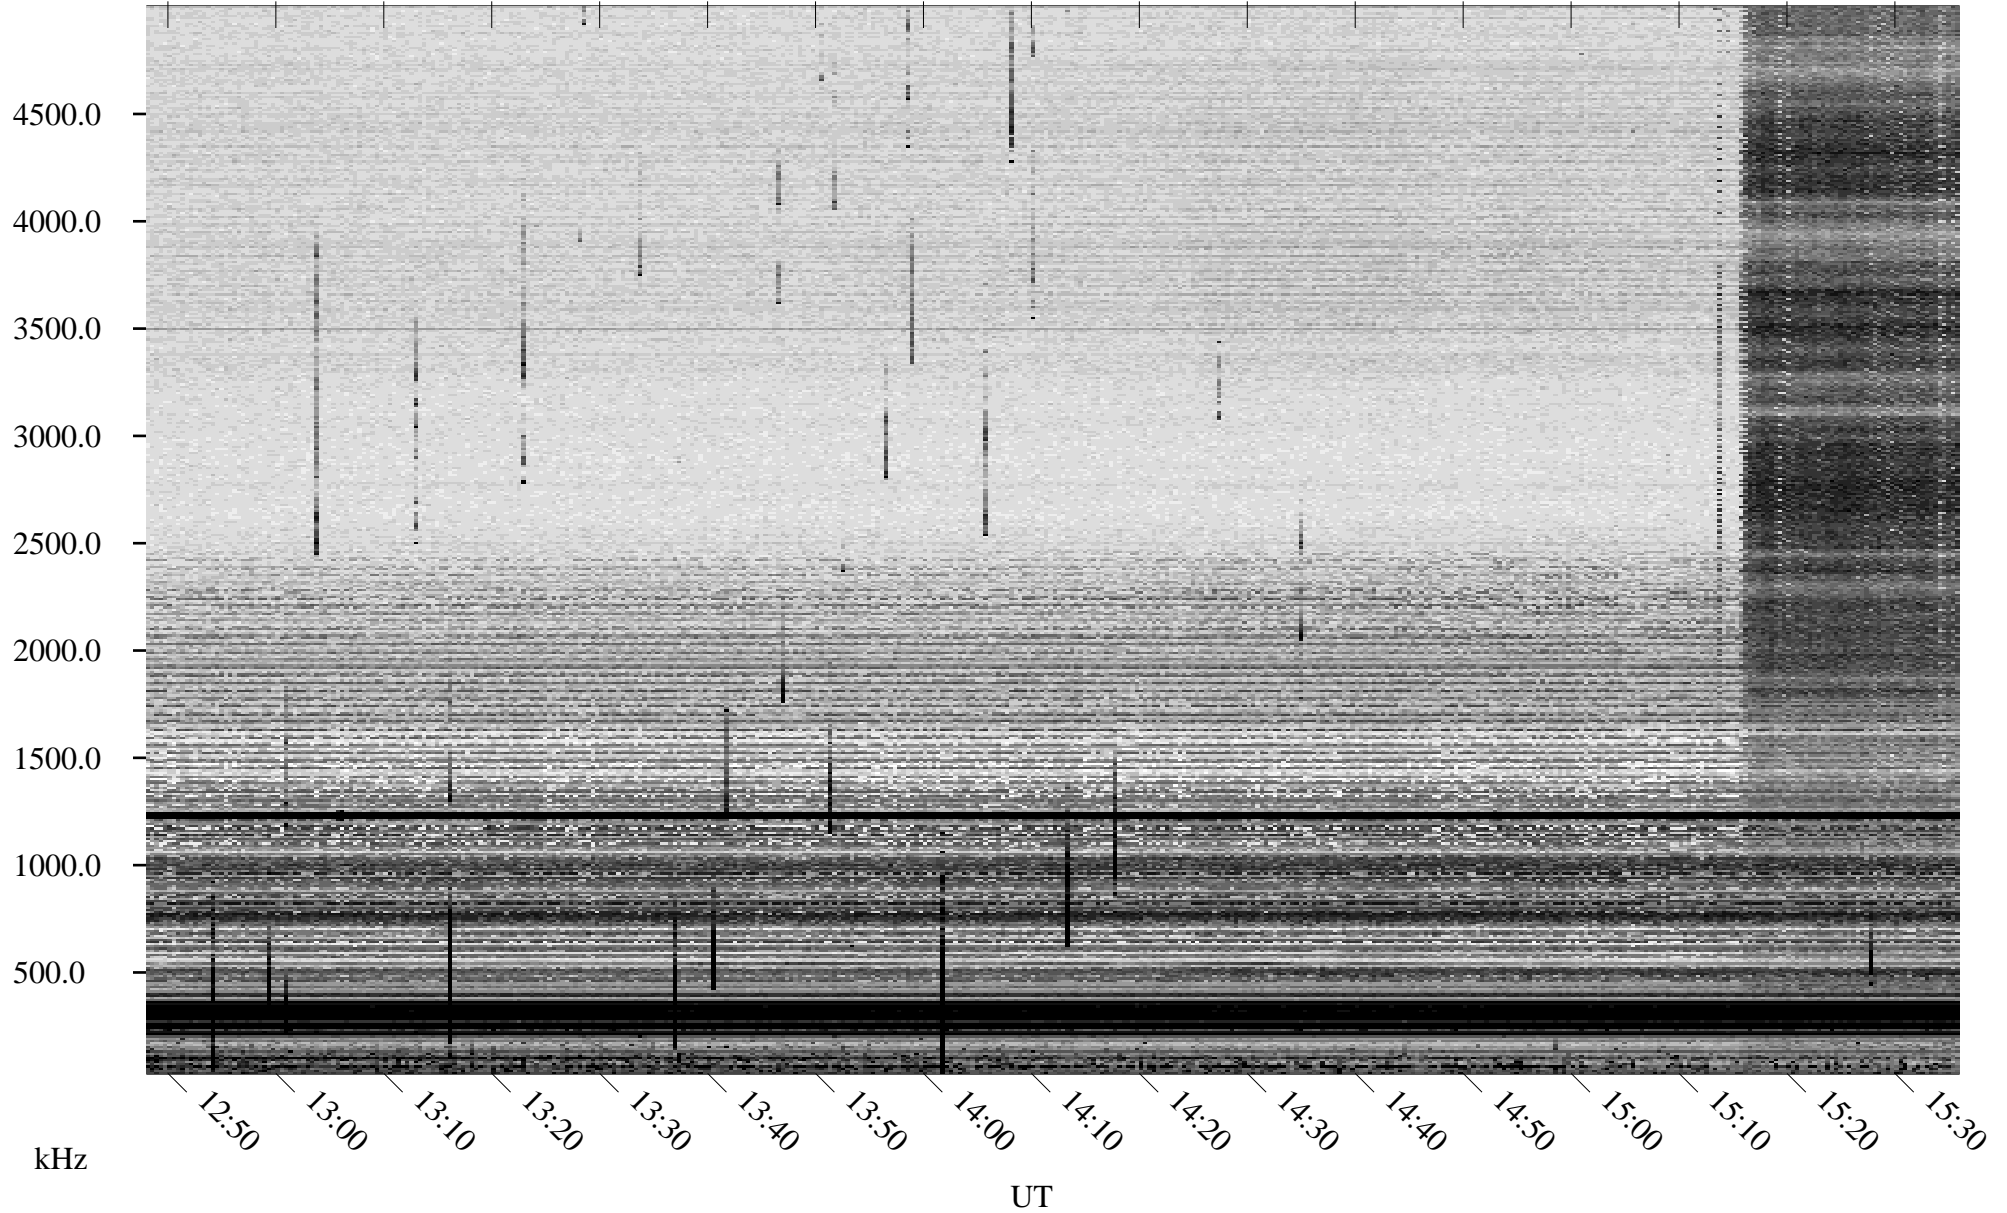

# 05/30/2006 Churchill, Manitoba

Linear Scale    Black = 161    White = 15

ch06149l.r01m max\_12

Page 5

# 05/30/2006 Churchill, Manitoba

Linear Scale    Black = 161    White = 15

ch06149l.r01m max\_12

Page 6

# 05/30/2006 Churchill, Manitoba

Linear Scale    Black = 161    White = 15

ch06149l.r01m max\_12

Page 7

# 05/30/2006 Churchill, Manitoba

Linear Scale    Black = 161    White = 15

ch06149l.r01m max\_12