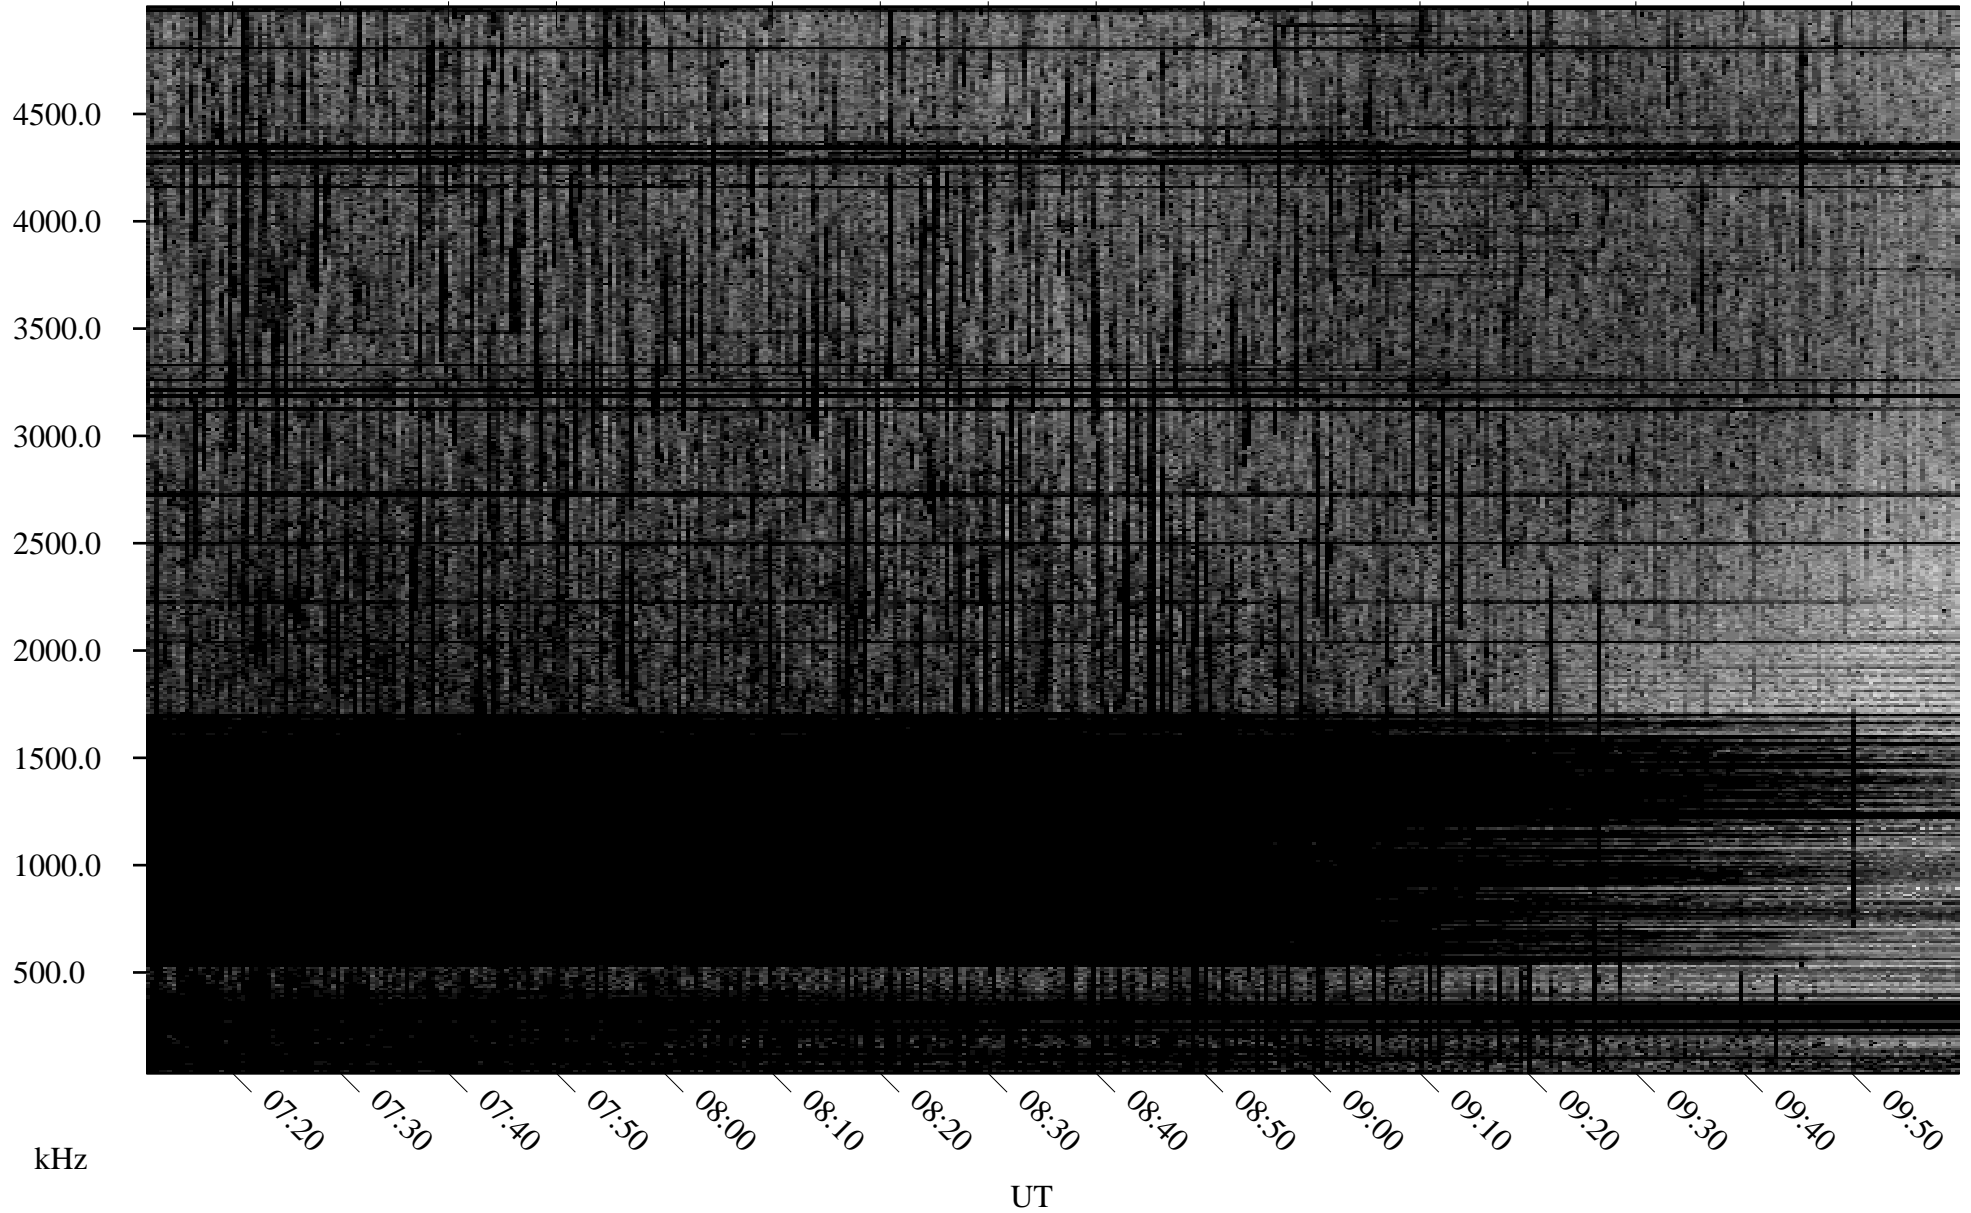

# 05/30/2006 Churchill, Manitoba

Linear Scale    Black = 161    White = 15

ch06149l.r01m max\_12

Page 4

# 05/30/2006 Churchill, Manitoba

Linear Scale    Black = 161    White = 15

ch06149l.r01m max\_12

Page 5

# 05/30/2006 Churchill, Manitoba

Linear Scale    Black = 161    White = 15

ch06149l.r01m max\_12

Page 6