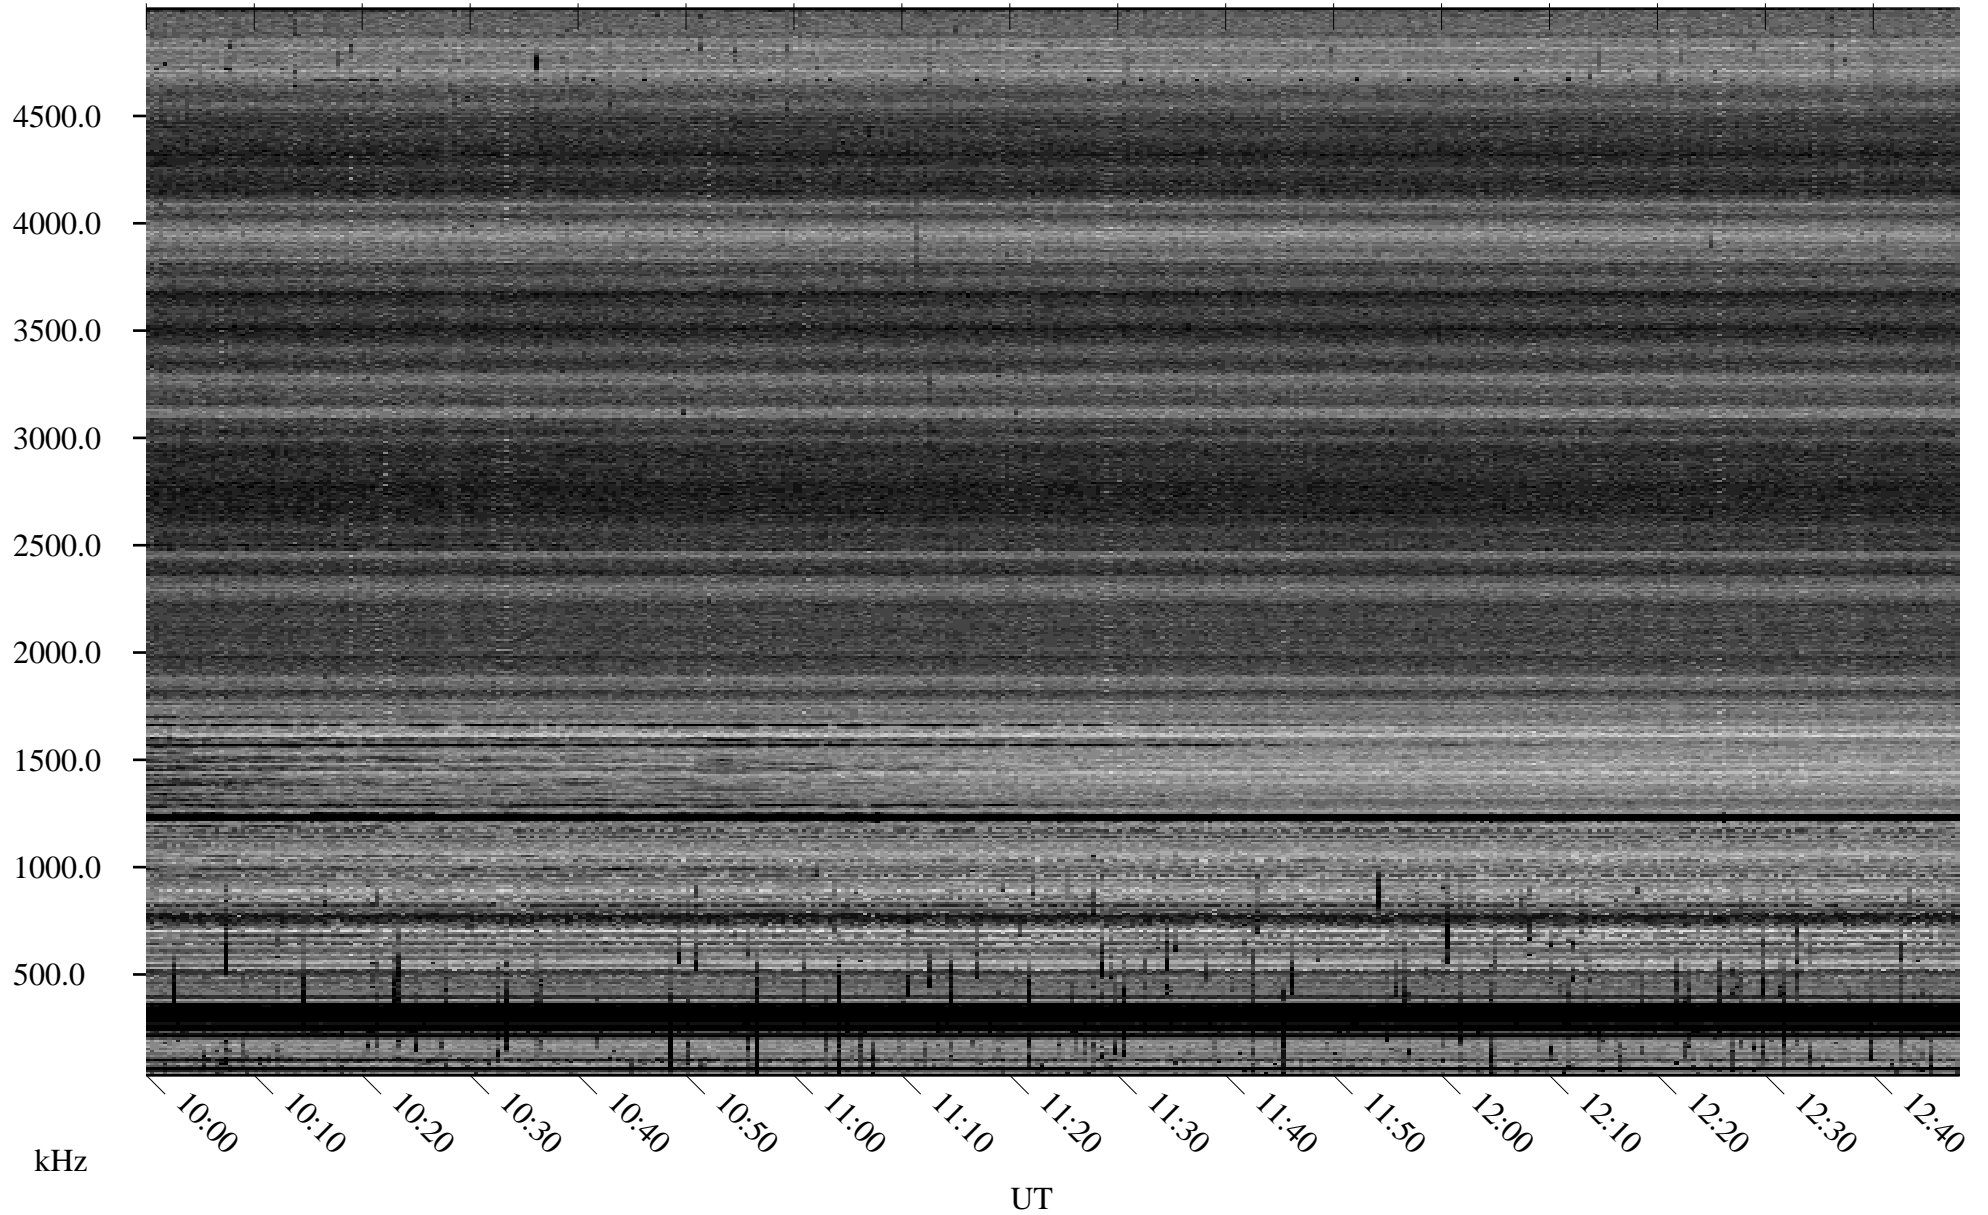

05/30/2006 Churchill, Manitoba

Linear Scale Black = 161 White = 15

ch06150l.r00m max_12

Page 1

05/30/2006 Churchill, Manitoba

Linear Scale Black = 161 White = 15

ch06150l.r00m max_12

Page 2

05/31/2006 Churchill, Manitoba

Linear Scale Black = 161 White = 15

ch06150l.r00m max_12

Page 3

05/31/2006 Churchill, Manitoba

Linear Scale Black = 161 White = 15

ch06150l.r00m max_12

Page 4

05/31/2006 Churchill, Manitoba

Linear Scale Black = 161 White = 15

ch06150l.r00m max_12

Page 5

05/31/2006 Churchill, Manitoba

Linear Scale Black = 161 White = 15

ch06150l.r00m max_12

Page 6

05/31/2006 Churchill, Manitoba

Linear Scale Black = 161 White = 15

ch06150l.r00m max_12

Page 7

05/31/2006 Churchill, Manitoba

Linear Scale Black = 161 White = 15

ch06150l.r00m max_12