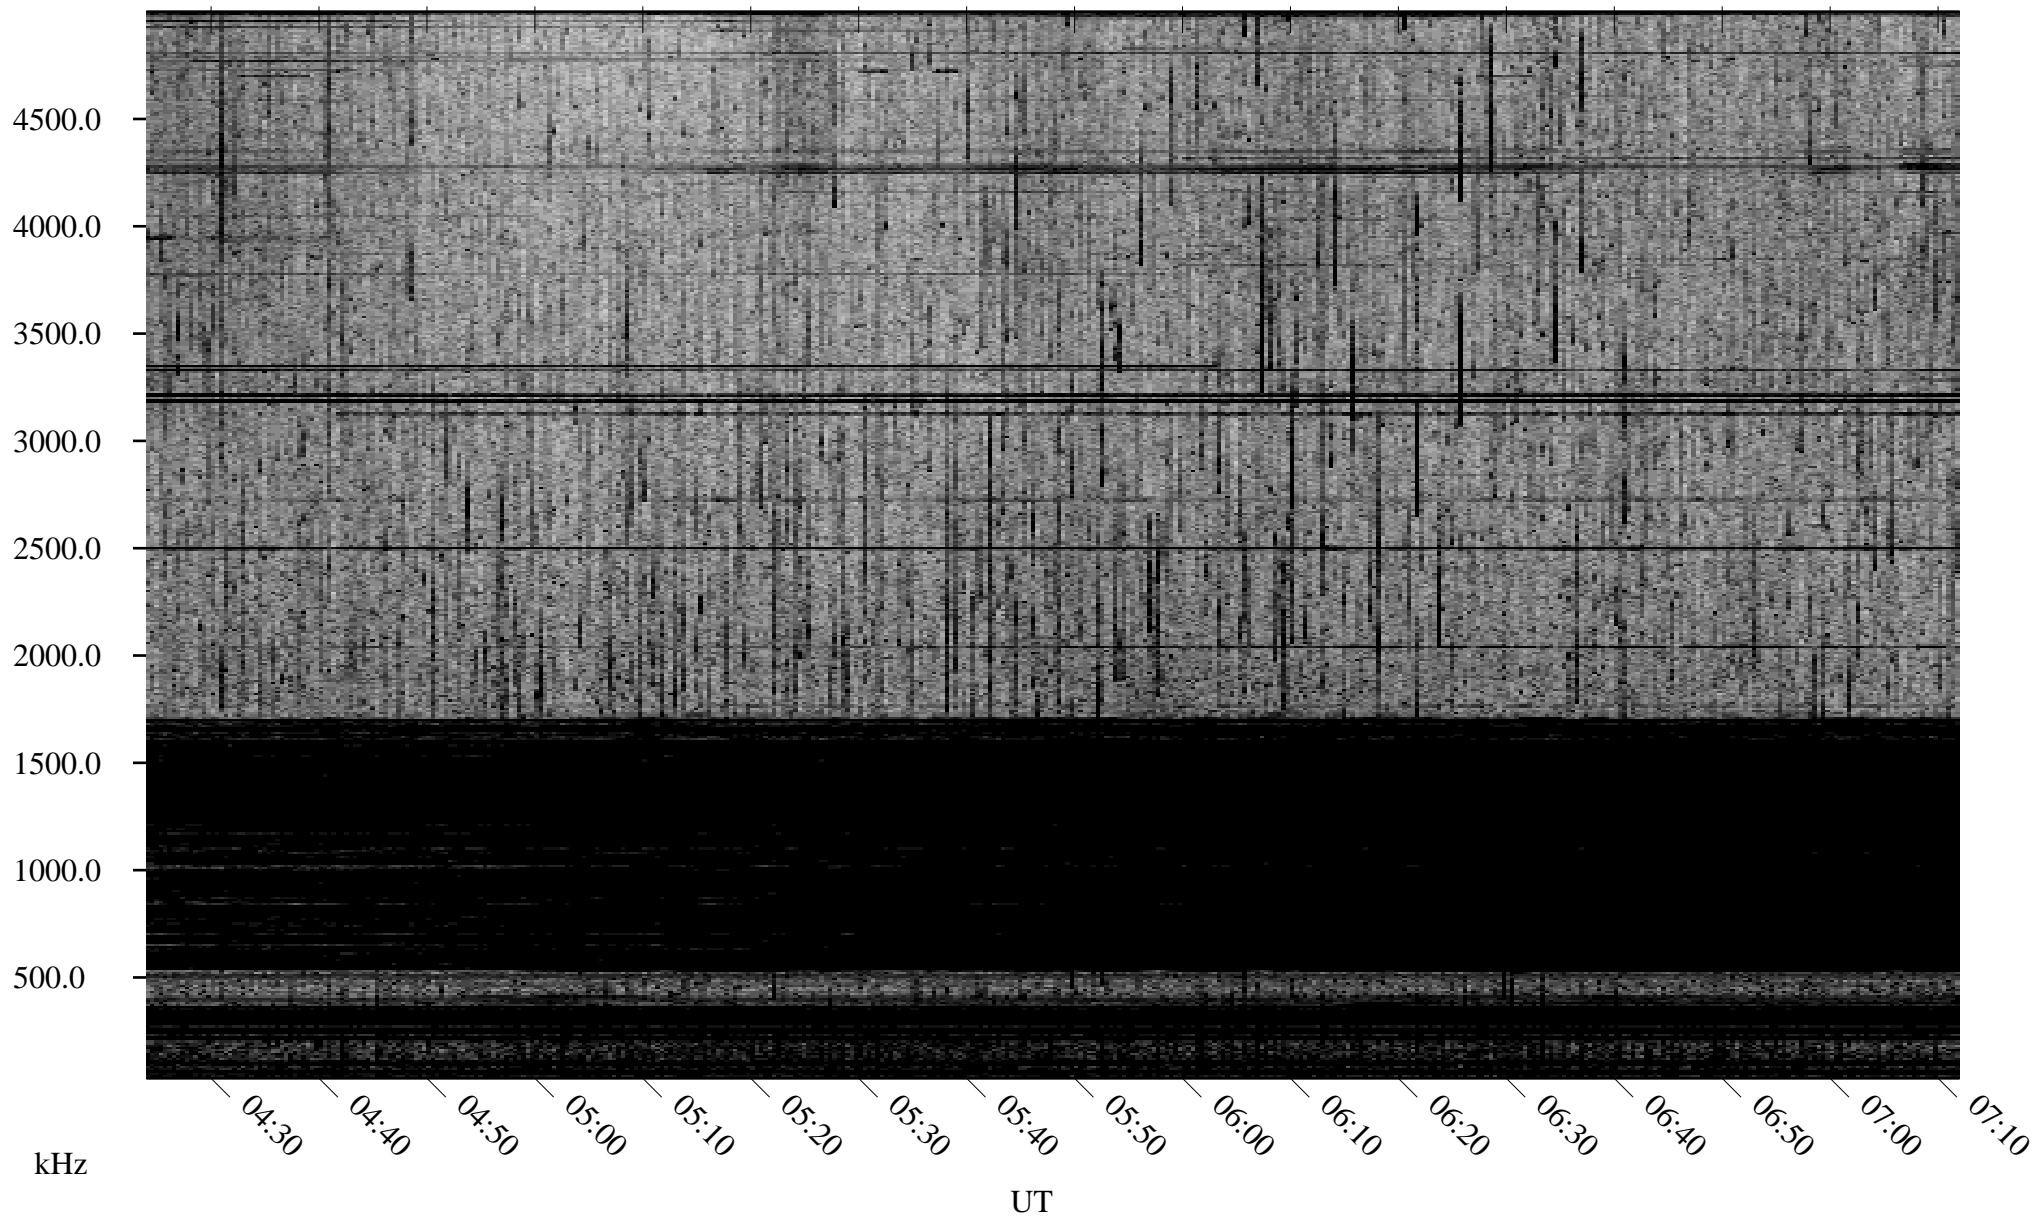

05/30/2006 Churchill, Manitoba

Linear Scale Black = 161 White = 15

ch06150l.r00m max_12

Page 1

05/30/2006 Churchill, Manitoba

Linear Scale Black = 161 White = 15

ch06150l.r00m max_12

Page 2

05/31/2006 Churchill, Manitoba

Linear Scale Black = 161 White = 15

ch06150l.r00m max_12

Page 3

05/31/2006 Churchill, Manitoba

Linear Scale Black = 161 White = 15

ch06150l.r00m max_12

Page 4

05/31/2006 Churchill, Manitoba

Linear Scale Black = 161 White = 15

ch06150l.r00m max_12

Page 5

05/31/2006 Churchill, Manitoba

Linear Scale Black = 161 White = 15

ch06150l.r00m max_12

Page 6

05/31/2006 Churchill, Manitoba

Linear Scale Black = 161 White = 15

ch06150l.r00m max_12

Page 7

05/31/2006 Churchill, Manitoba

Linear Scale Black = 161 White = 15

ch06150l.r00m max_12