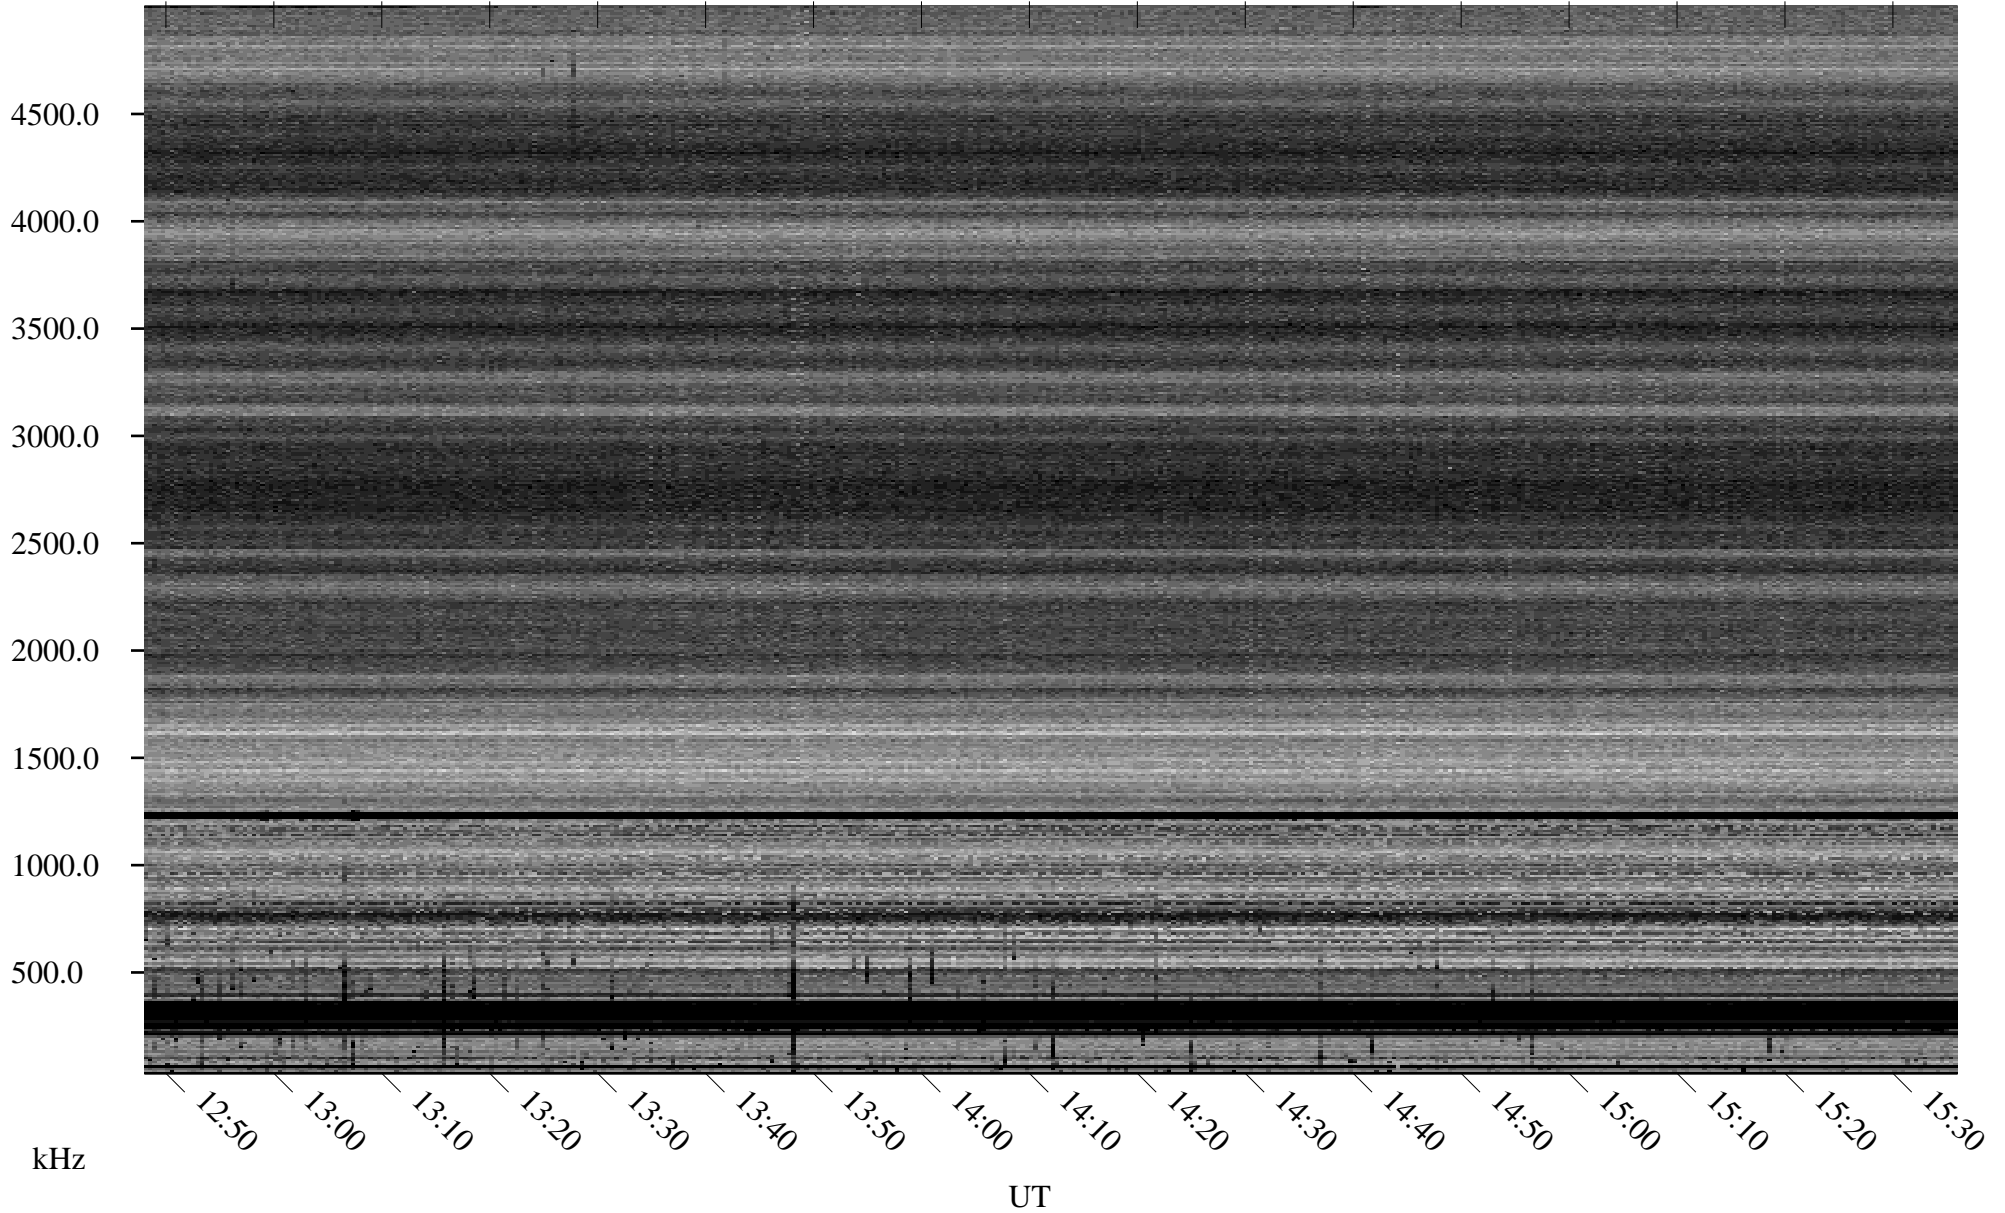

05/30/2006 Churchill, Manitoba

Linear Scale Black = 161 White = 15

ch06150l.r00m max_12

Page 1

05/30/2006 Churchill, Manitoba

Linear Scale Black = 161 White = 15

ch06150l.r00m max_12

Page 2

05/31/2006 Churchill, Manitoba

Linear Scale Black = 161 White = 15

ch06150l.r00m max_12

Page 3

05/31/2006 Churchill, Manitoba

Linear Scale Black = 161 White = 15

ch06150l.r00m max_12

Page 4

05/31/2006 Churchill, Manitoba

Linear Scale Black = 161 White = 15

ch06150l.r00m max_12

Page 5

05/31/2006 Churchill, Manitoba

Linear Scale Black = 161 White = 15

ch06150l.r00m max_12

Page 6

05/31/2006 Churchill, Manitoba

Linear Scale Black = 161 White = 15

ch06150l.r00m max_12

Page 7

05/31/2006 Churchill, Manitoba

Linear Scale Black = 161 White = 15

ch06150l.r00m max_12