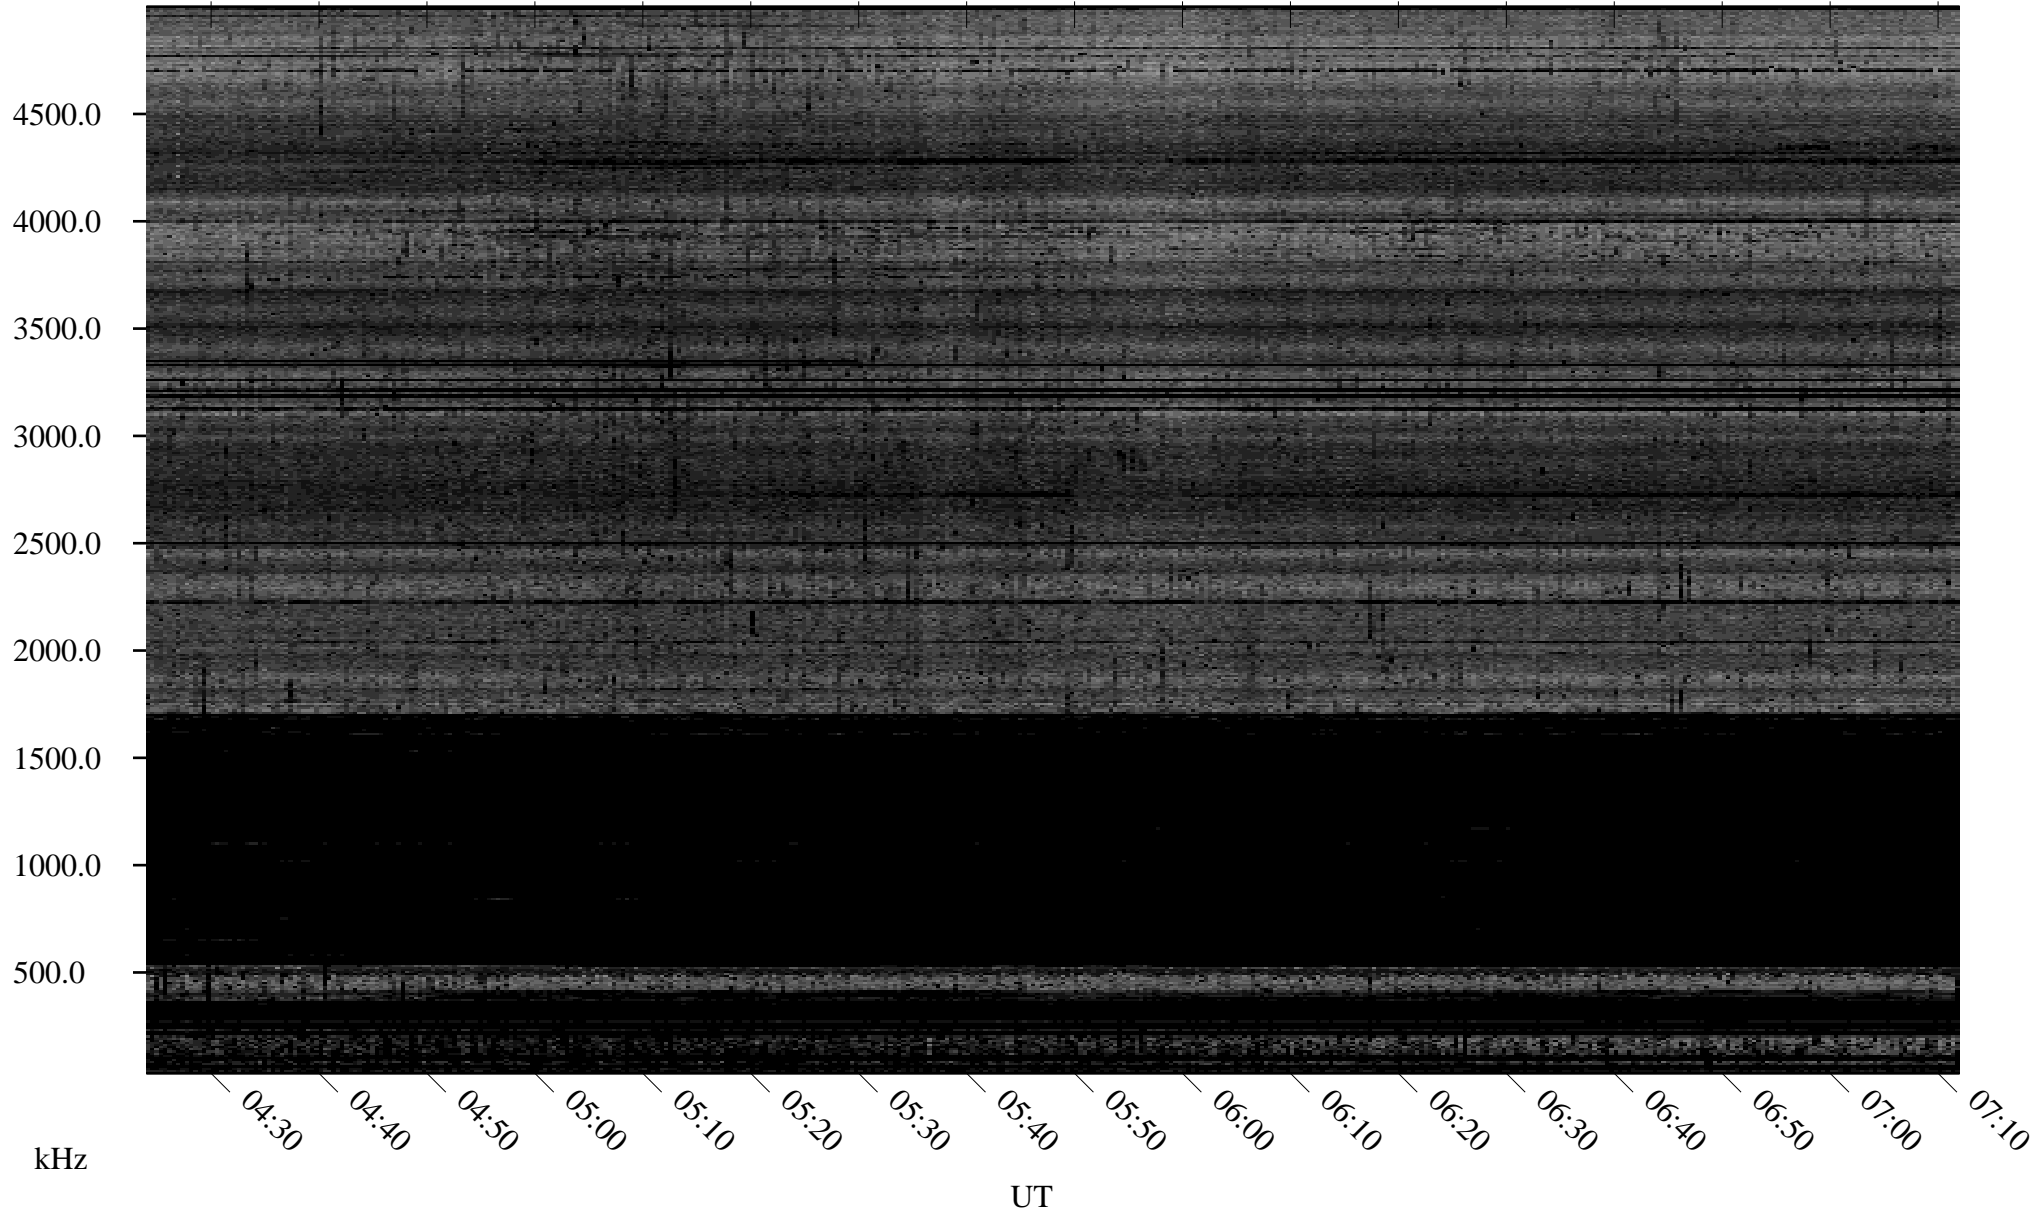

05/31/2006 Churchill, Manitoba

Linear Scale Black = 161 White = 15

ch061511.r00m max_12

Page 1

05/31/2006 Churchill, Manitoba

Linear Scale Black = 161 White = 15

ch061511.r00m max_12

Page 2

06/01/2006 Churchill, Manitoba

Linear Scale Black = 161 White = 15

ch061511.r00m max_12

Page 3

06/01/2006 Churchill, Manitoba

Linear Scale Black = 161 White = 15

ch061511.r00m max_12

Page 4

06/01/2006 Churchill, Manitoba

Linear Scale Black = 161 White = 15

ch061511.r00m max_12

Page 5

06/01/2006 Churchill, Manitoba

Linear Scale Black = 161 White = 15

ch061511.r00m max_12

Page 6