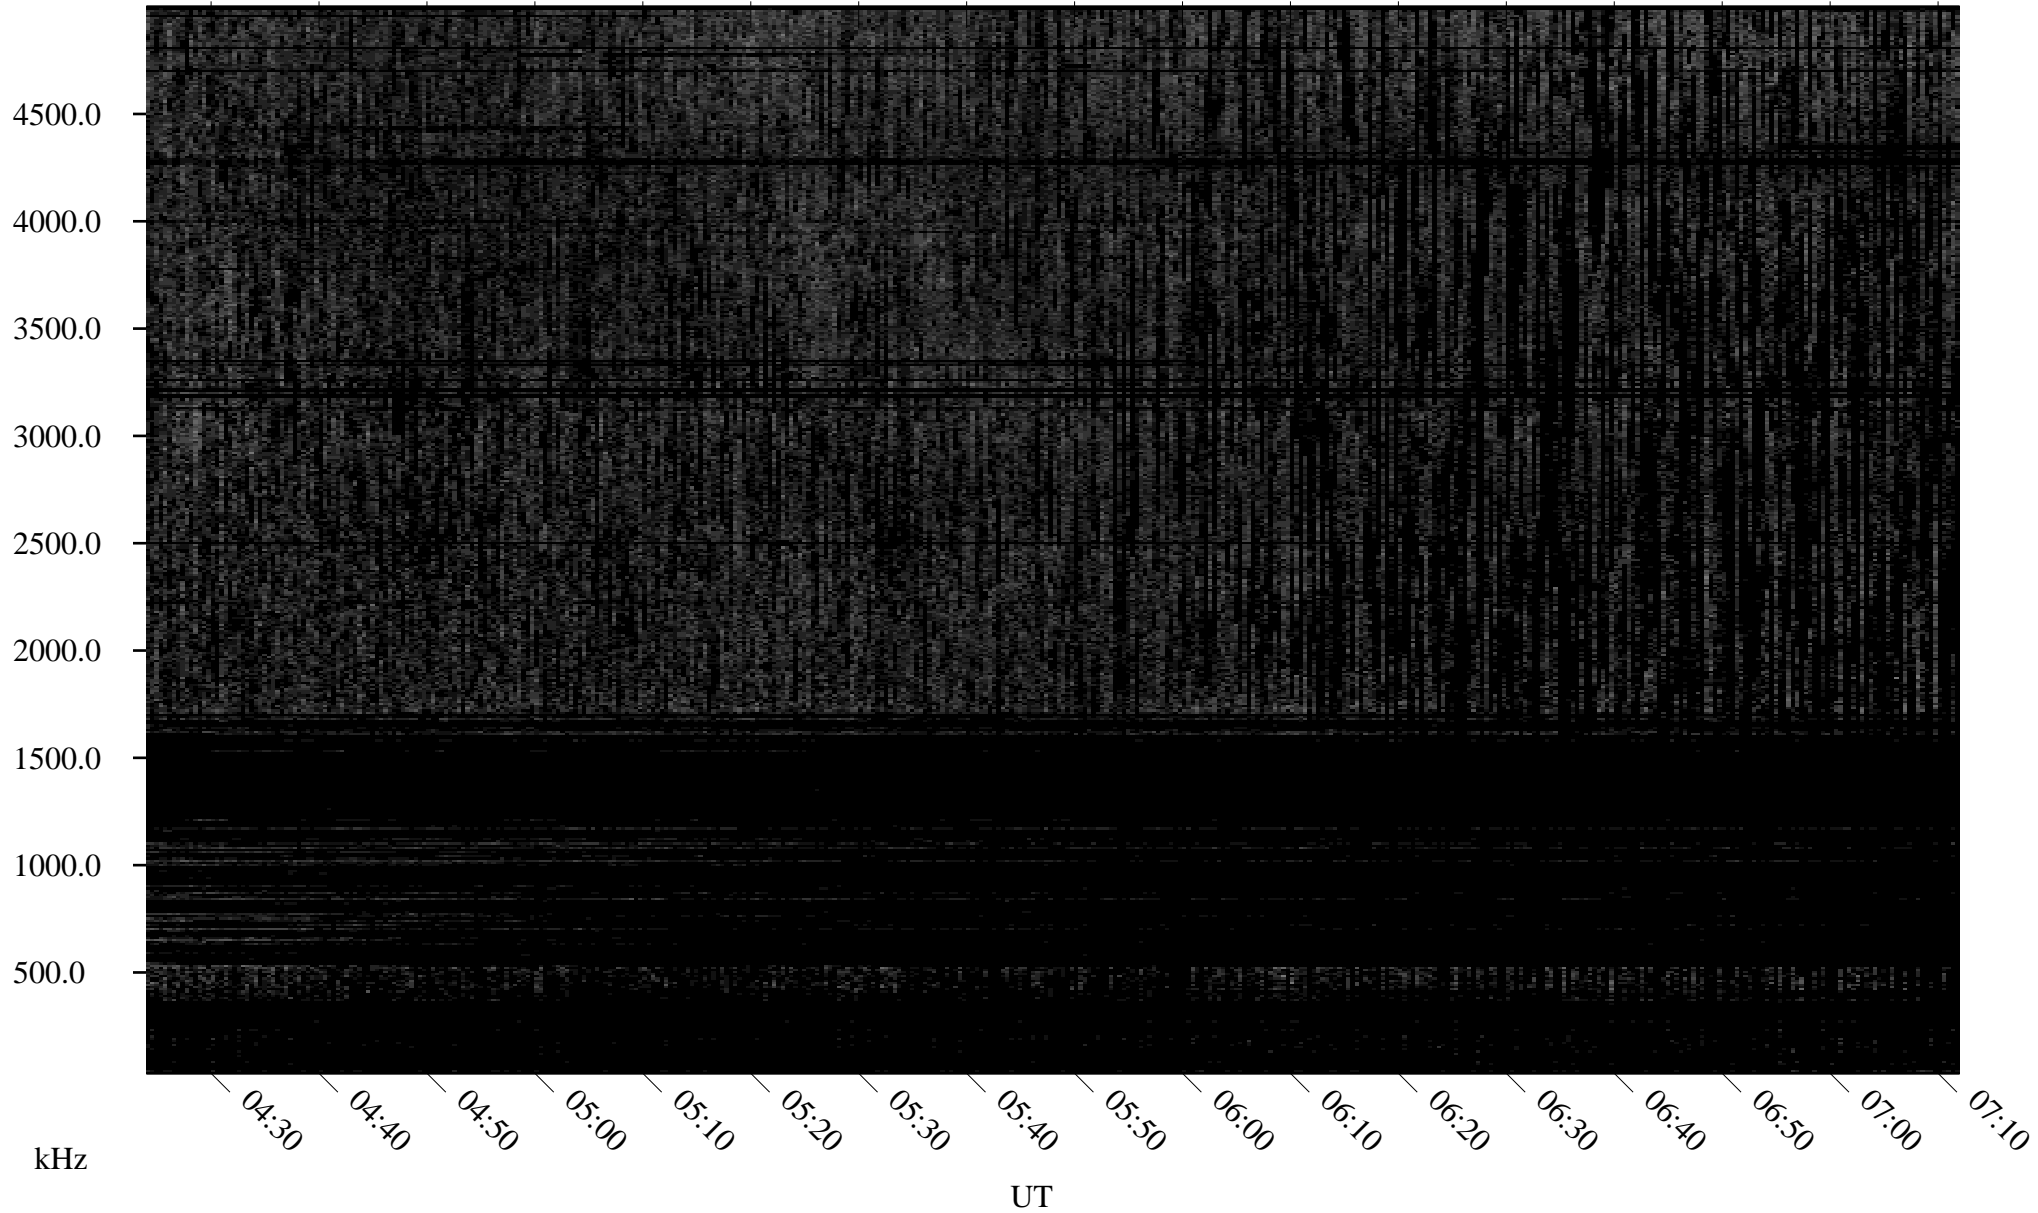

06/03/2006 Churchill, Manitoba

Linear Scale Black = 161 White = 15

ch06154l.r00m max_12

Page 1

06/03/2006 Churchill, Manitoba

Linear Scale Black = 161 White = 15

ch06154l.r00m max_12

Page 2

06/04/2006 Churchill, Manitoba

Linear Scale Black = 161 White = 15

ch06154l.r00m max_12

Page 3

06/04/2006 Churchill, Manitoba

Linear Scale Black = 161 White = 15

ch06154l.r00m max_12

Page 4

06/04/2006 Churchill, Manitoba

Linear Scale Black = 161 White = 15

ch06154l.r00m max_12

Page 5

06/04/2006 Churchill, Manitoba

Linear Scale Black = 161 White = 15

ch06154l.r00m max_12

Page 6

06/04/2006 Churchill, Manitoba

Linear Scale Black = 161 White = 15

ch06154l.r00m max_12

Page 7

06/04/2006 Churchill, Manitoba

Linear Scale Black = 161 White = 15

ch06154l.r00m max_12

Page 8