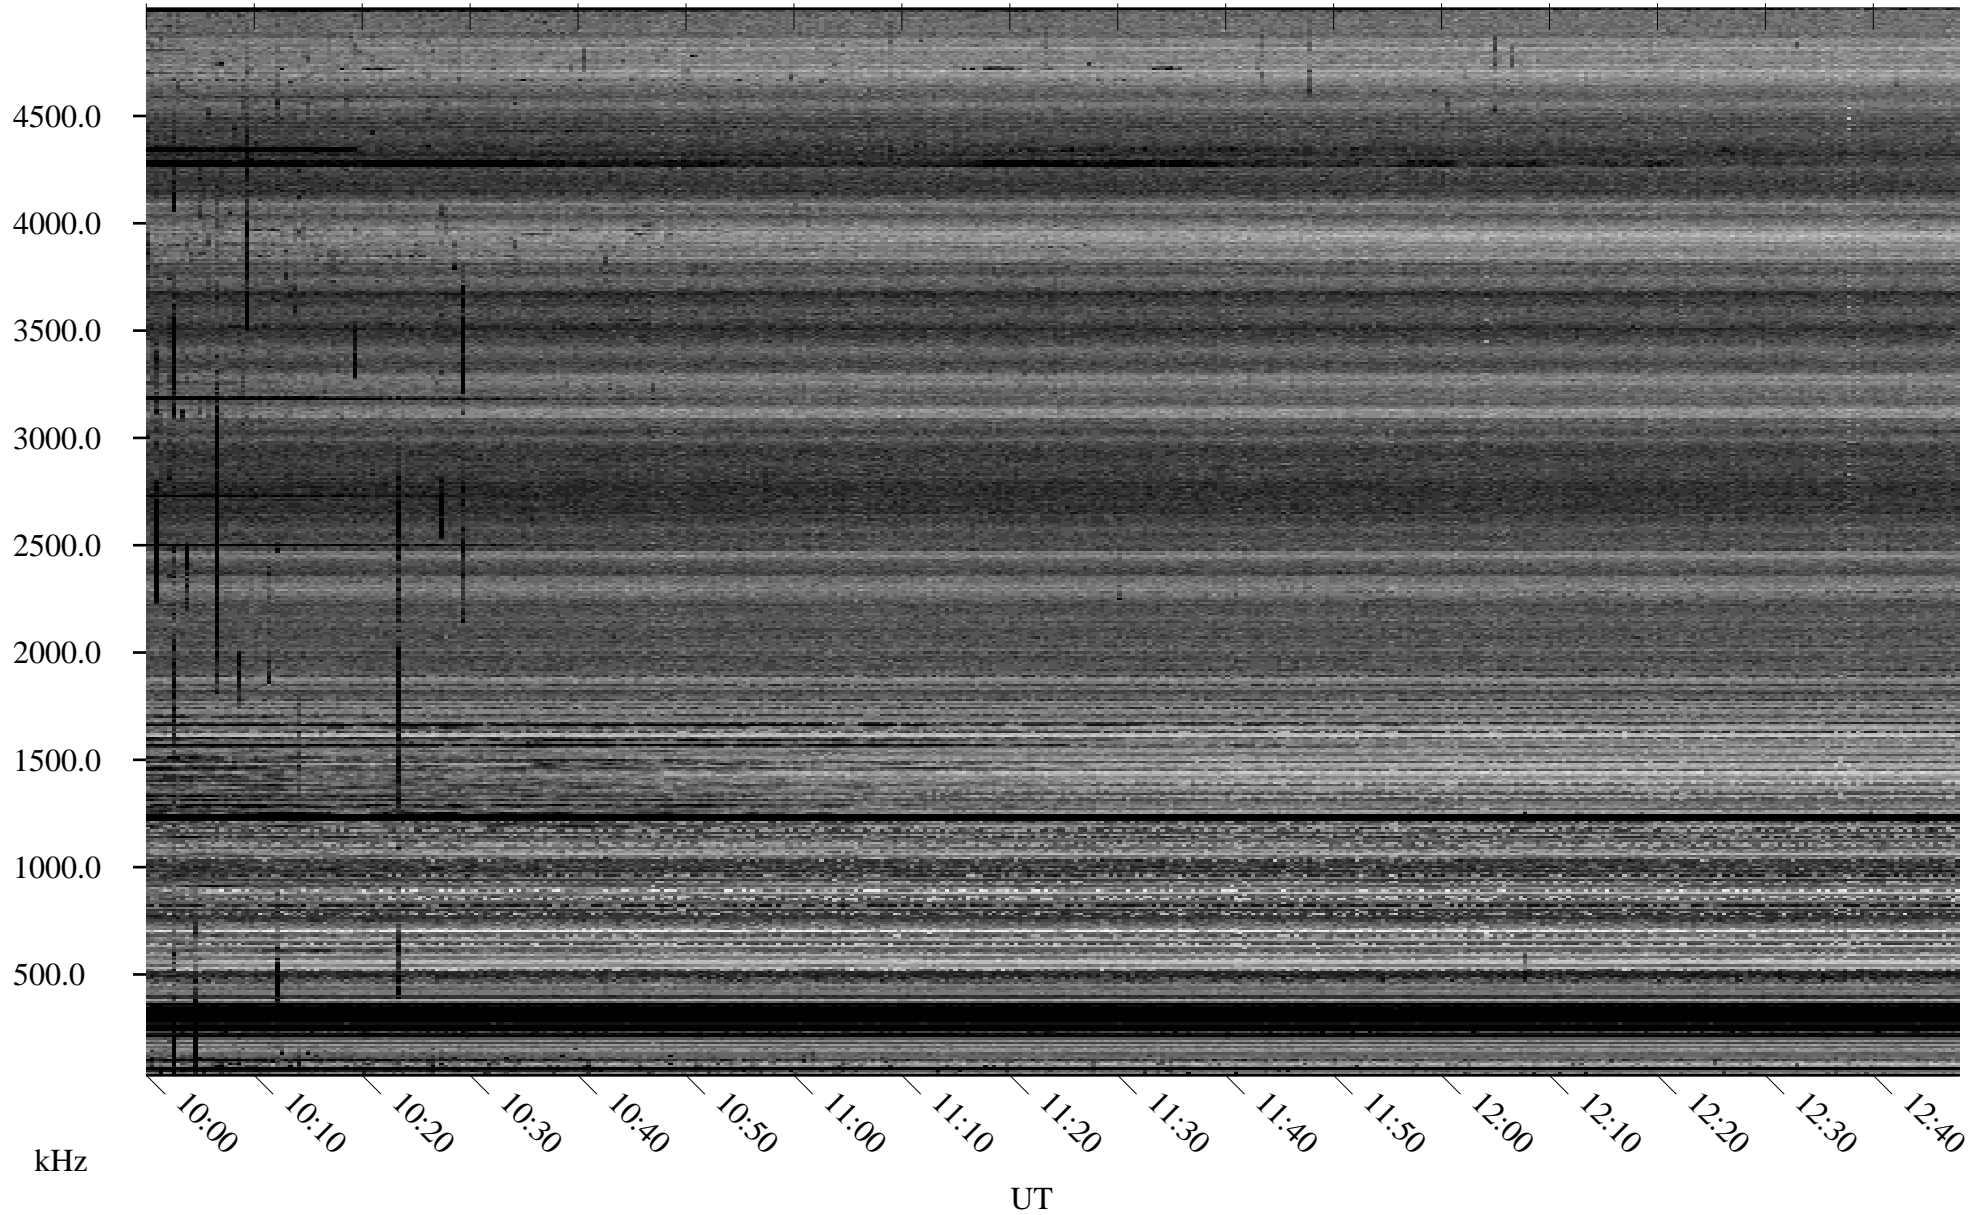

06/03/2006 Churchill, Manitoba

Linear Scale Black = 161 White = 15

ch06154l.r00m max_12

Page 1

06/03/2006 Churchill, Manitoba

Linear Scale Black = 161 White = 15

ch06154l.r00m max_12

Page 2

06/04/2006 Churchill, Manitoba

Linear Scale Black = 161 White = 15

ch06154l.r00m max_12

Page 3

06/04/2006 Churchill, Manitoba

Linear Scale Black = 161 White = 15

ch06154l.r00m max_12

Page 4

06/04/2006 Churchill, Manitoba

Linear Scale Black = 161 White = 15

ch06154l.r00m max_12

Page 5

06/04/2006 Churchill, Manitoba

Linear Scale Black = 161 White = 15

ch06154l.r00m max_12

Page 6

06/04/2006 Churchill, Manitoba

Linear Scale Black = 161 White = 15

ch06154l.r00m max_12

Page 7

06/04/2006 Churchill, Manitoba

Linear Scale Black = 161 White = 15

ch06154l.r00m max_12

Page 8