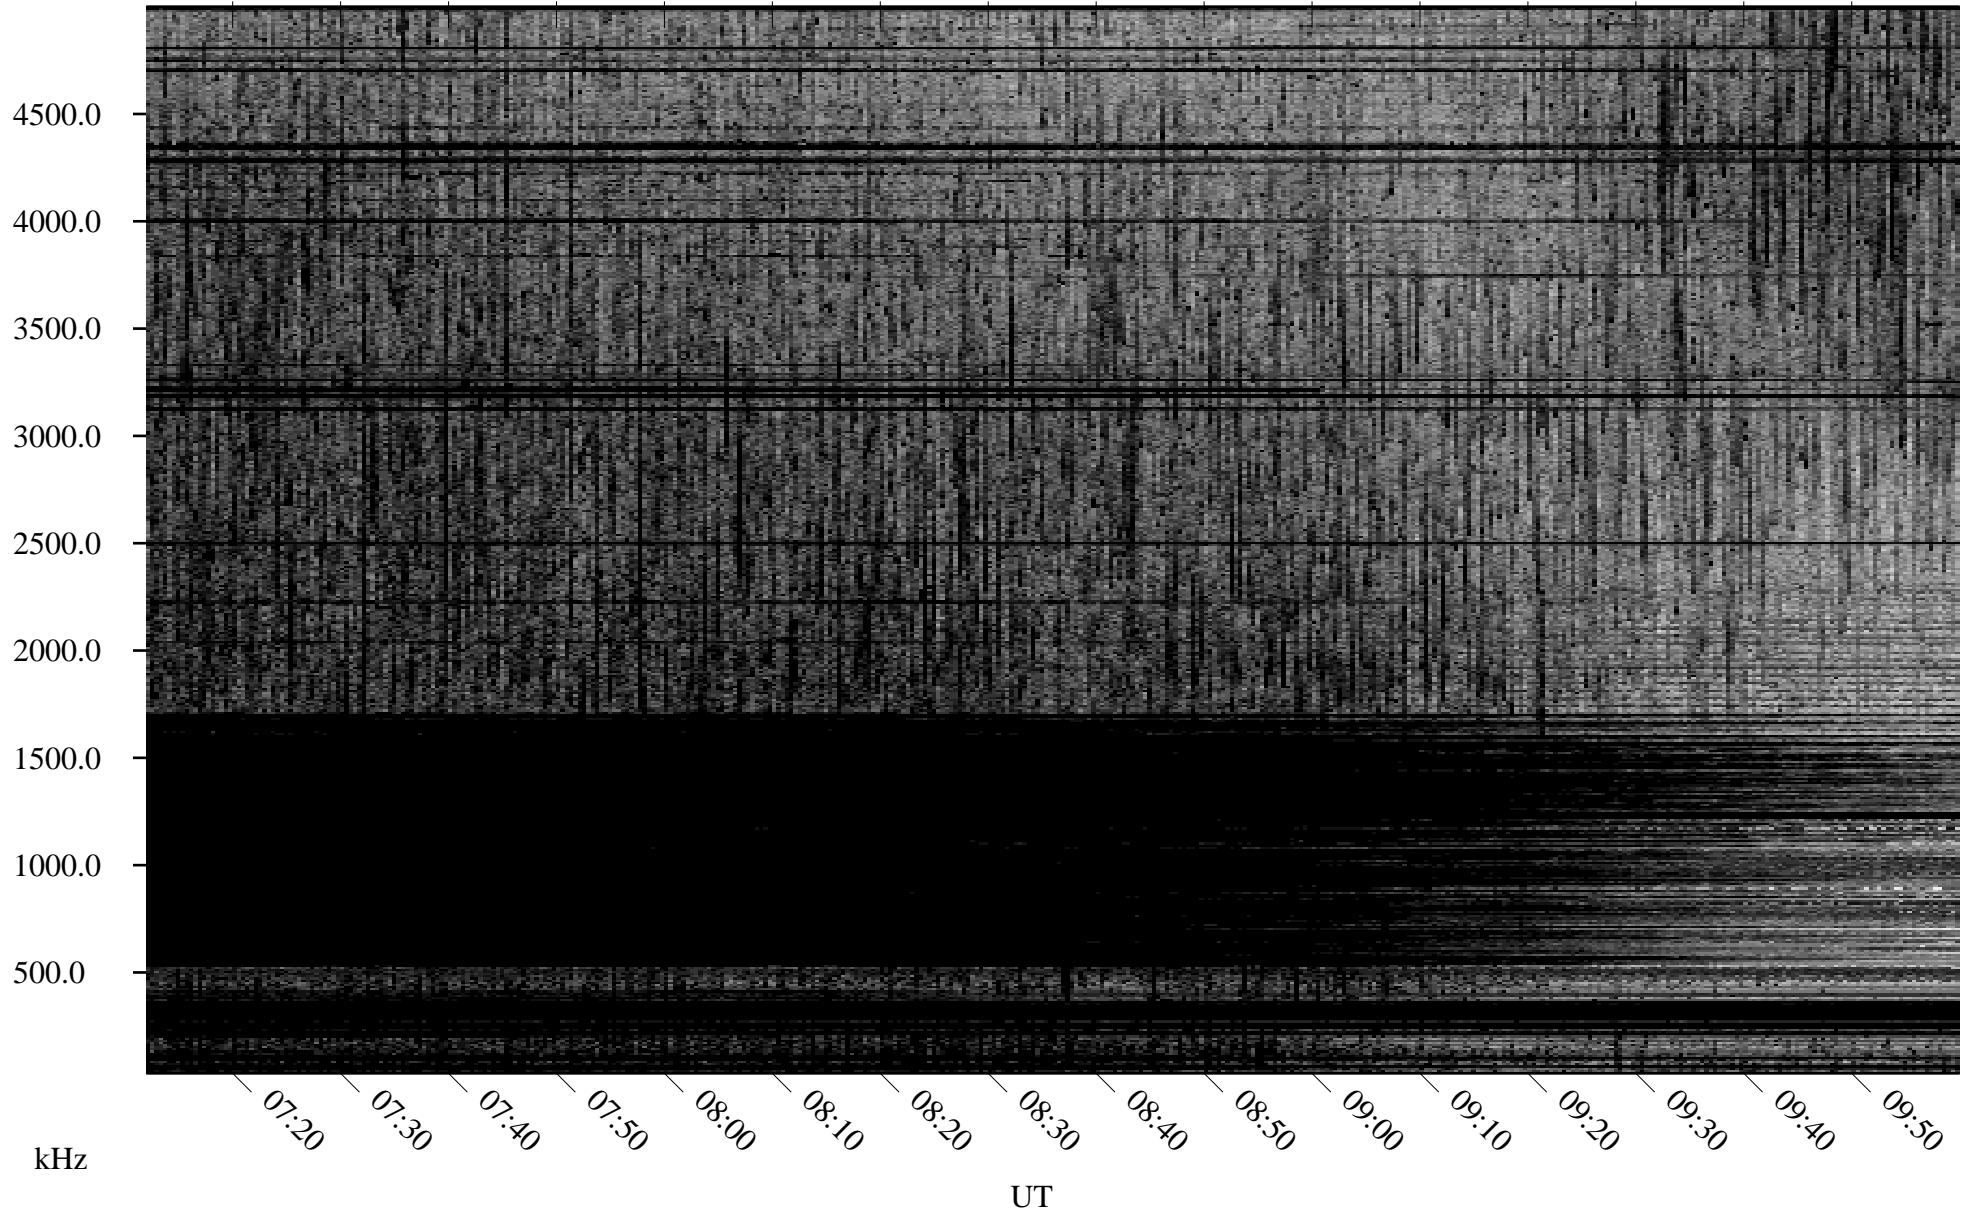

06/04/2006 Churchill, Manitoba

Linear Scale Black = 161 White = 15

ch061551.r00m max_12

Page 1

06/04/2006 Churchill, Manitoba

Linear Scale Black = 161 White = 15

ch061551.r00m max_12

Page 2

06/05/2006 Churchill, Manitoba

Linear Scale Black = 161 White = 15

ch061551.r00m max_12

Page 3

06/05/2006 Churchill, Manitoba

Linear Scale Black = 161 White = 15

ch061551.r00m max_12

Page 4

06/05/2006 Churchill, Manitoba

Linear Scale Black = 161 White = 15

ch061551.r00m max_12

Page 5

06/05/2006 Churchill, Manitoba

Linear Scale Black = 161 White = 15

ch061551.r00m max_12

Page 6

06/05/2006 Churchill, Manitoba

Linear Scale Black = 161 White = 15

ch061551.r00m max_12

Page 7

06/05/2006 Churchill, Manitoba

Linear Scale Black = 161 White = 15

ch061551.r00m max_12