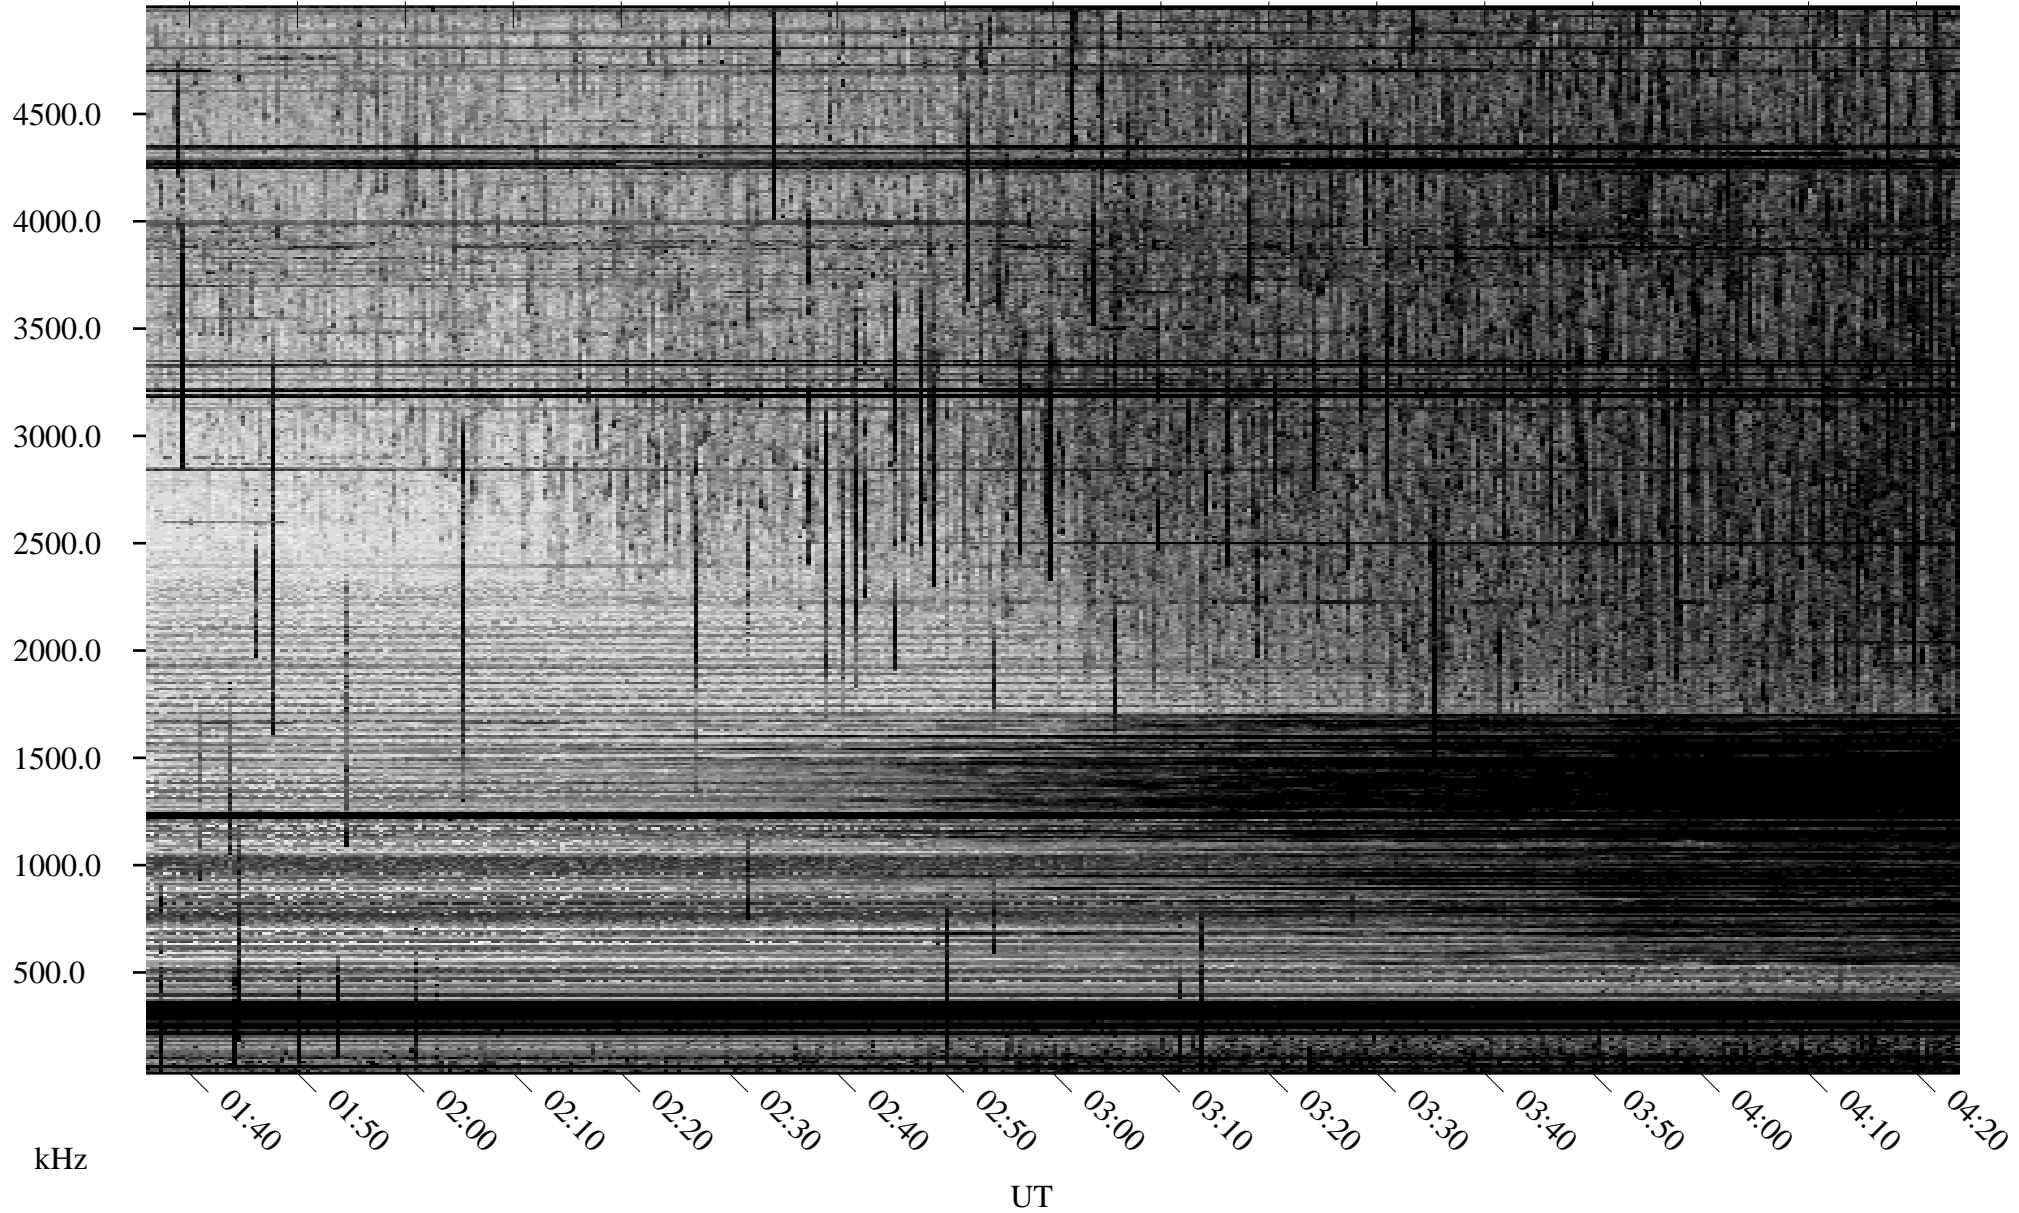

06/04/2006 Churchill, Manitoba

Linear Scale Black = 161 White = 15

ch061551.r00m max_12

Page 1

06/04/2006 Churchill, Manitoba

Linear Scale Black = 161 White = 15

ch061551.r00m max_12

Page 2

06/05/2006 Churchill, Manitoba

Linear Scale Black = 161 White = 15

ch061551.r00m max_12

Page 3

06/05/2006 Churchill, Manitoba

Linear Scale Black = 161 White = 15

ch061551.r00m max_12

Page 4

06/05/2006 Churchill, Manitoba

Linear Scale Black = 161 White = 15

ch061551.r00m max_12

Page 5

06/05/2006 Churchill, Manitoba

Linear Scale Black = 161 White = 15

ch061551.r00m max_12

Page 6

06/05/2006 Churchill, Manitoba

Linear Scale Black = 161 White = 15

ch061551.r00m max_12

Page 7

06/05/2006 Churchill, Manitoba

Linear Scale Black = 161 White = 15

ch061551.r00m max_12