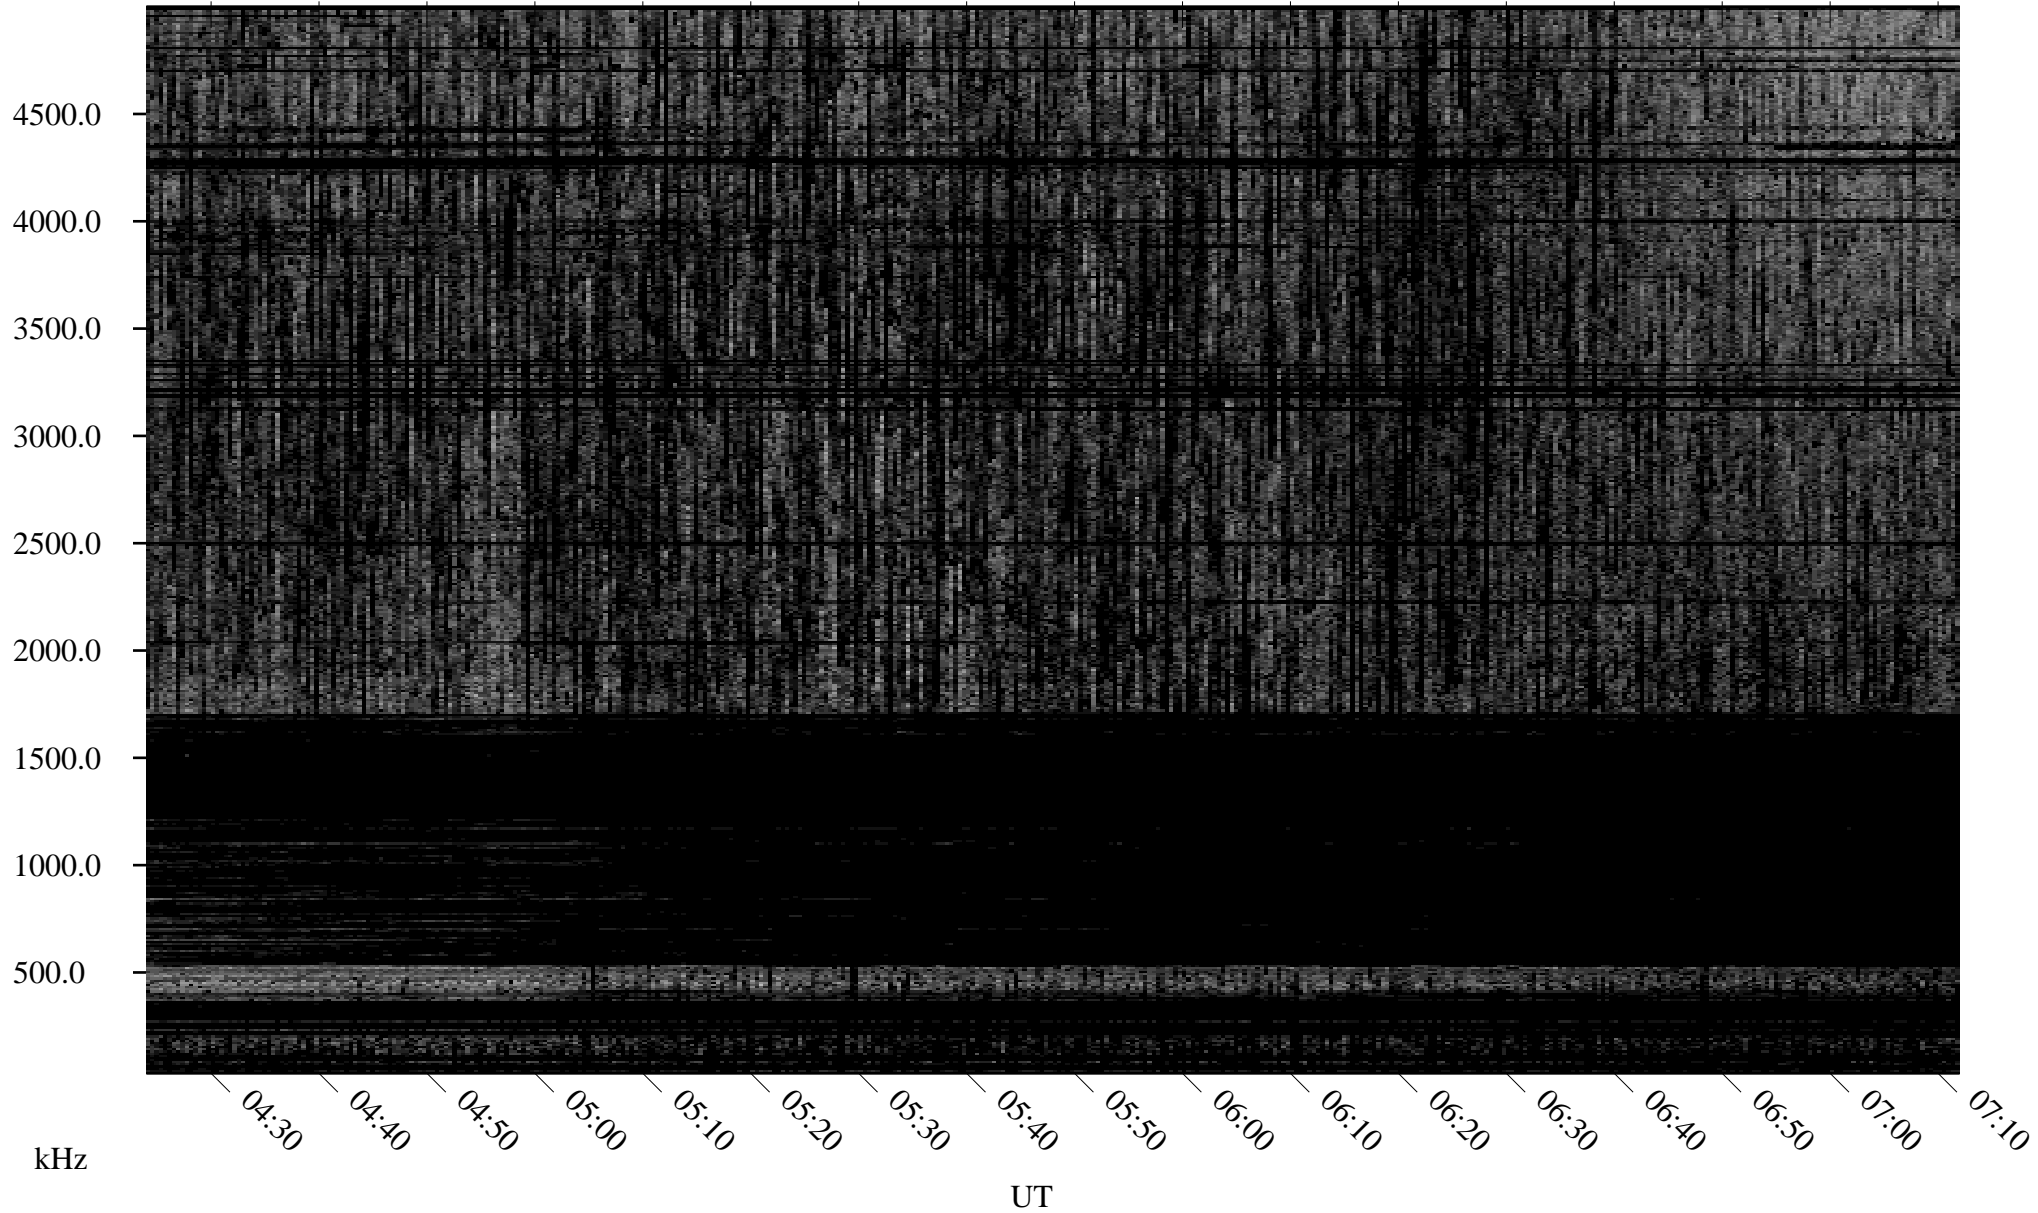

06/04/2006 Churchill, Manitoba

Linear Scale Black = 161 White = 15

ch061551.r00m max_12

Page 1

06/04/2006 Churchill, Manitoba

Linear Scale Black = 161 White = 15

ch061551.r00m max_12

Page 2

06/05/2006 Churchill, Manitoba

Linear Scale Black = 161 White = 15

ch061551.r00m max_12

Page 3

06/05/2006 Churchill, Manitoba

Linear Scale Black = 161 White = 15

ch061551.r00m max_12

Page 4

06/05/2006 Churchill, Manitoba

Linear Scale Black = 161 White = 15

ch061551.r00m max_12

Page 5

06/05/2006 Churchill, Manitoba

Linear Scale Black = 161 White = 15

ch061551.r00m max_12

Page 6

06/05/2006 Churchill, Manitoba

Linear Scale Black = 161 White = 15

ch061551.r00m max_12

Page 7

06/05/2006 Churchill, Manitoba

Linear Scale Black = 161 White = 15

ch061551.r00m max_12