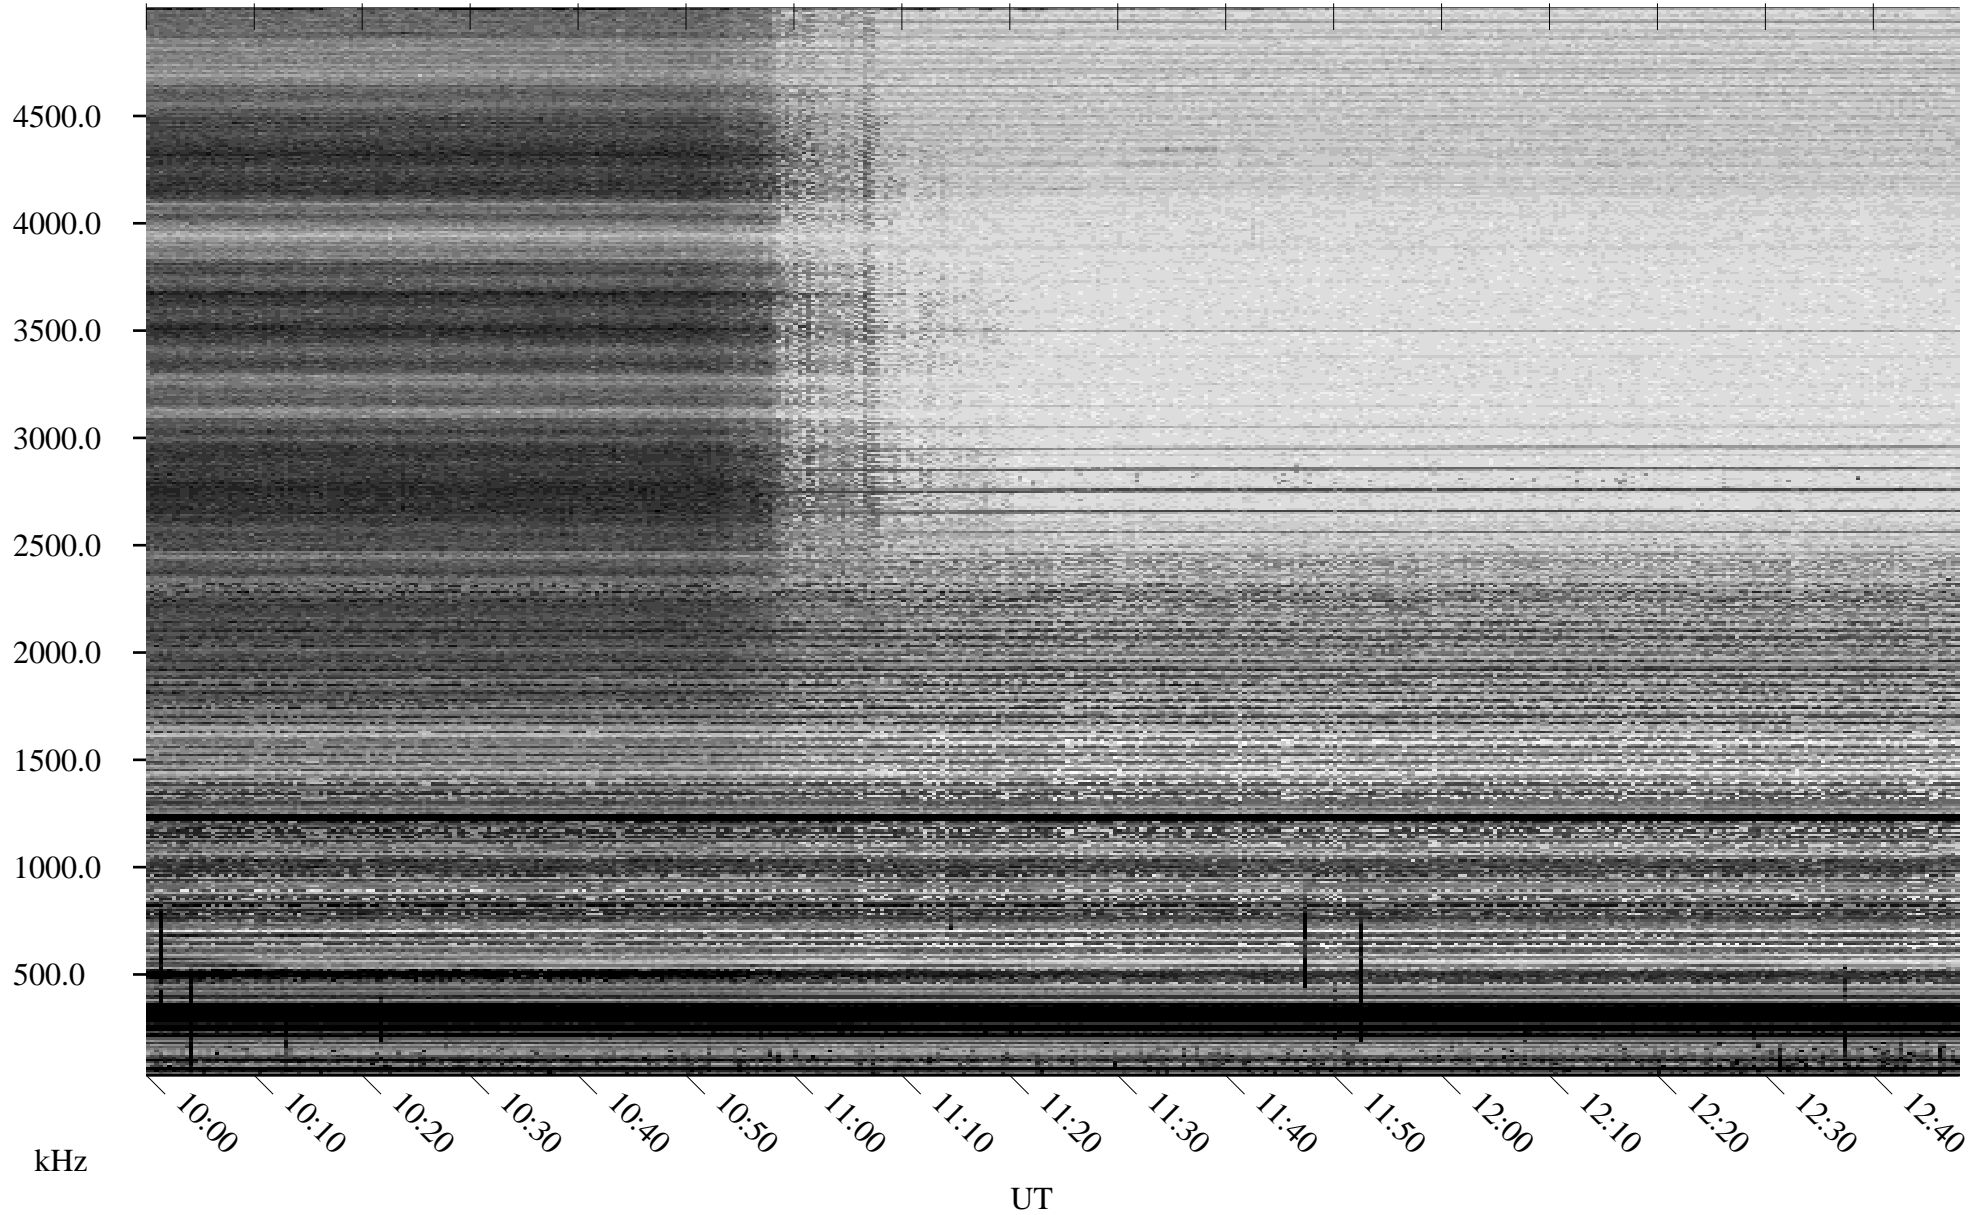

06/06/2006 Churchill, Manitoba

Linear Scale Black = 161 White = 15

ch06157l.r00m max_12

Page 1

06/06/2006 Churchill, Manitoba

Linear Scale Black = 161 White = 15

ch06157l.r00m max_12

Page 2

06/07/2006 Churchill, Manitoba

Linear Scale Black = 161 White = 15

ch06157l.r00m max_12

Page 3

06/07/2006 Churchill, Manitoba

Linear Scale Black = 161 White = 15

ch06157l.r00m max_12

Page 4

06/07/2006 Churchill, Manitoba

Linear Scale Black = 161 White = 15

ch06157l.r00m max_12

Page 5

06/07/2006 Churchill, Manitoba

Linear Scale Black = 161 White = 15

ch06157l.r00m max_12

Page 6

06/07/2006 Churchill, Manitoba

Linear Scale Black = 161 White = 15

ch06157l.r00m max_12

Page 7

06/07/2006 Churchill, Manitoba

Linear Scale Black = 161 White = 15

ch06157l.r00m max_12

Page 8