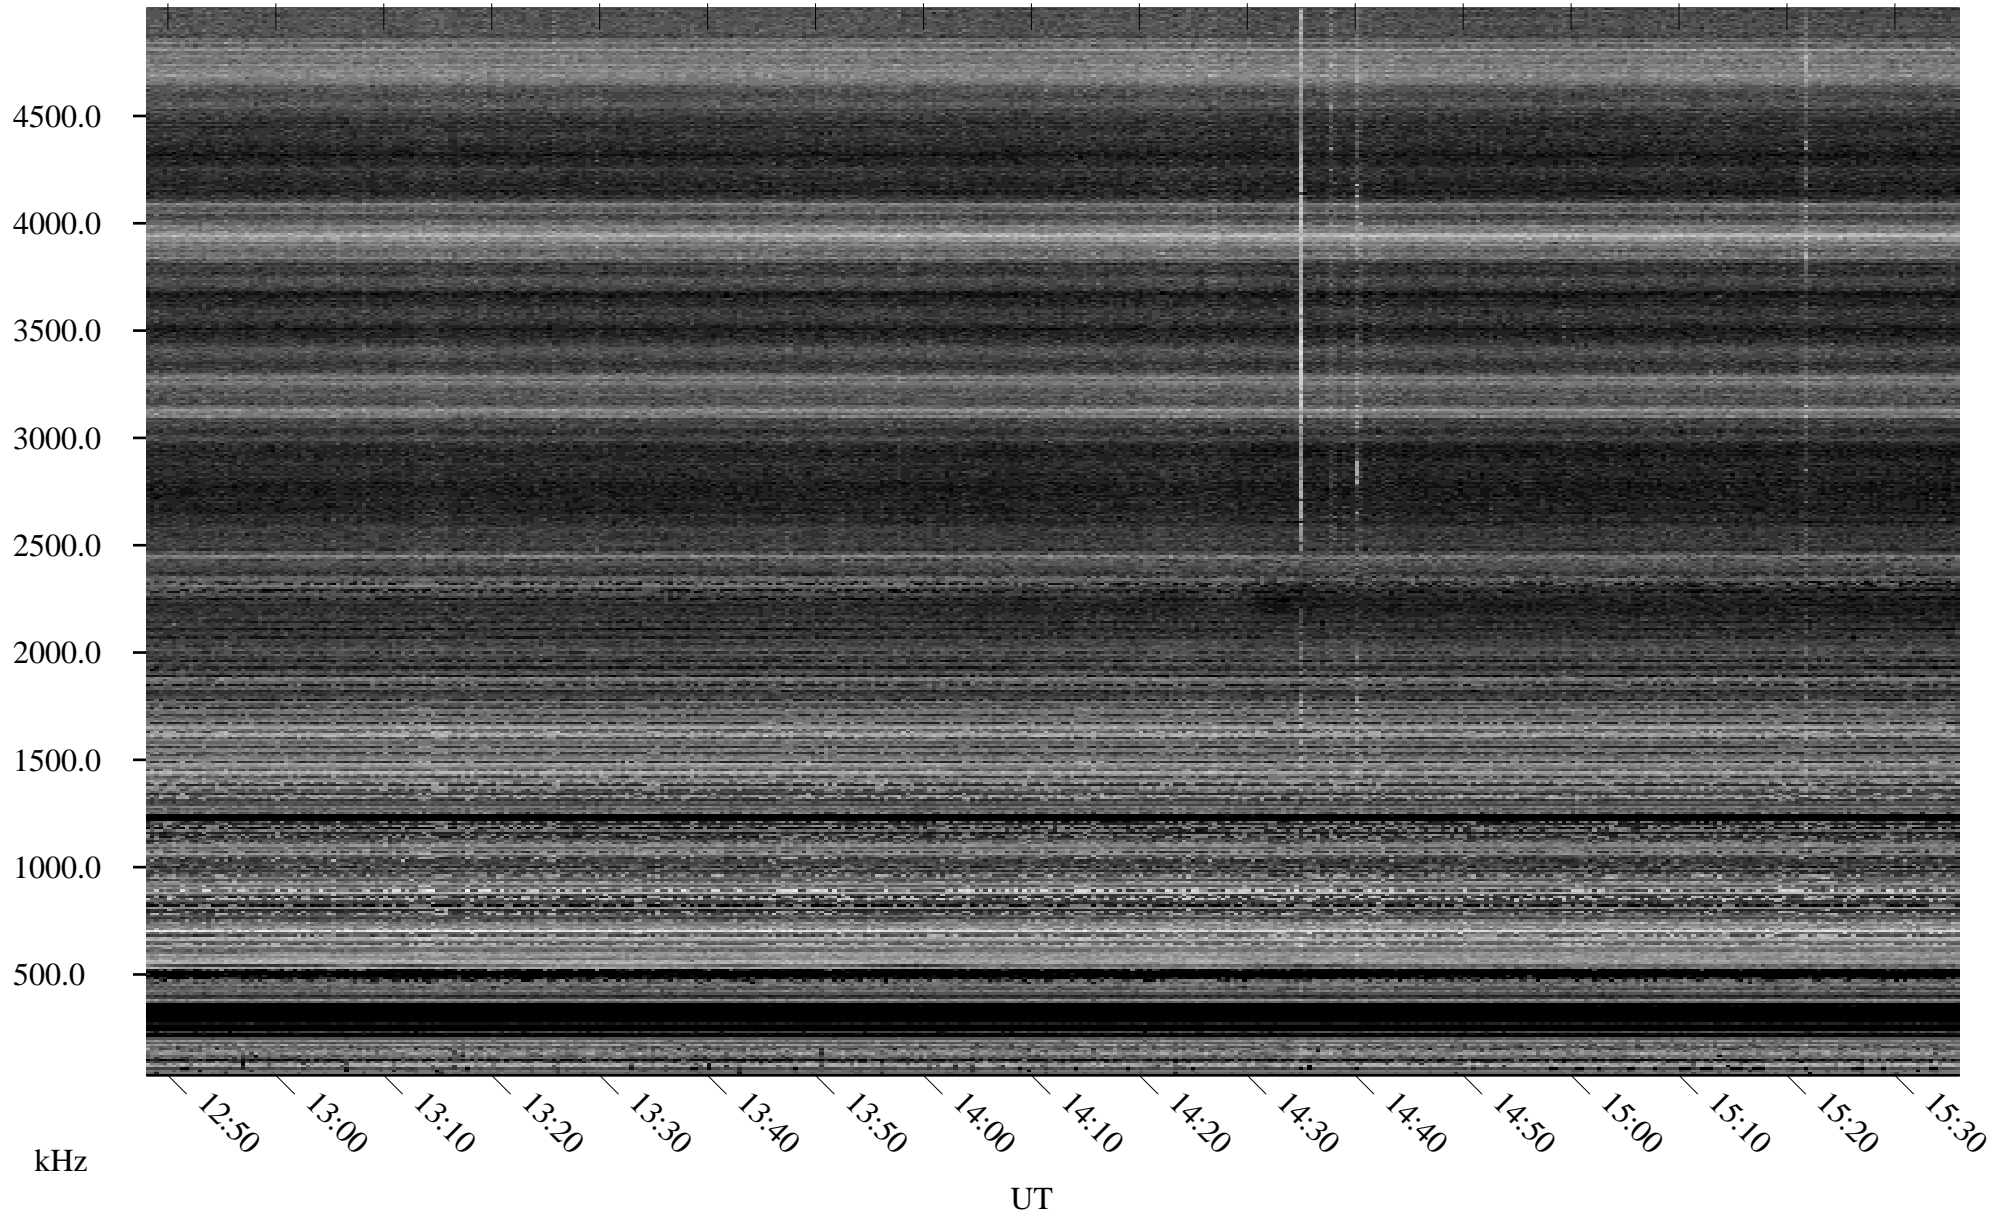

06/09/2006 Churchill, Manitoba

Linear Scale Black = 161 White = 15

ch06160l.r00m max_12

Page 1

06/09/2006 Churchill, Manitoba

Linear Scale Black = 161 White = 15

ch06160l.r00m max_12

Page 2

06/10/2006 Churchill, Manitoba

Linear Scale Black = 161 White = 15

ch06160l.r00m max_12

Page 3

06/10/2006 Churchill, Manitoba

Linear Scale Black = 161 White = 15

ch06160l.r00m max_12

Page 4

06/10/2006 Churchill, Manitoba

Linear Scale Black = 161 White = 15

ch06160l.r00m max_12

Page 5

06/10/2006 Churchill, Manitoba

Linear Scale Black = 161 White = 15

ch06160l.r00m max_12

Page 6

06/10/2006 Churchill, Manitoba

Linear Scale Black = 161 White = 15

ch06160l.r00m max_12

Page 7

06/10/2006 Churchill, Manitoba

Linear Scale Black = 161 White = 15

ch06160l.r00m max_12

Page 8