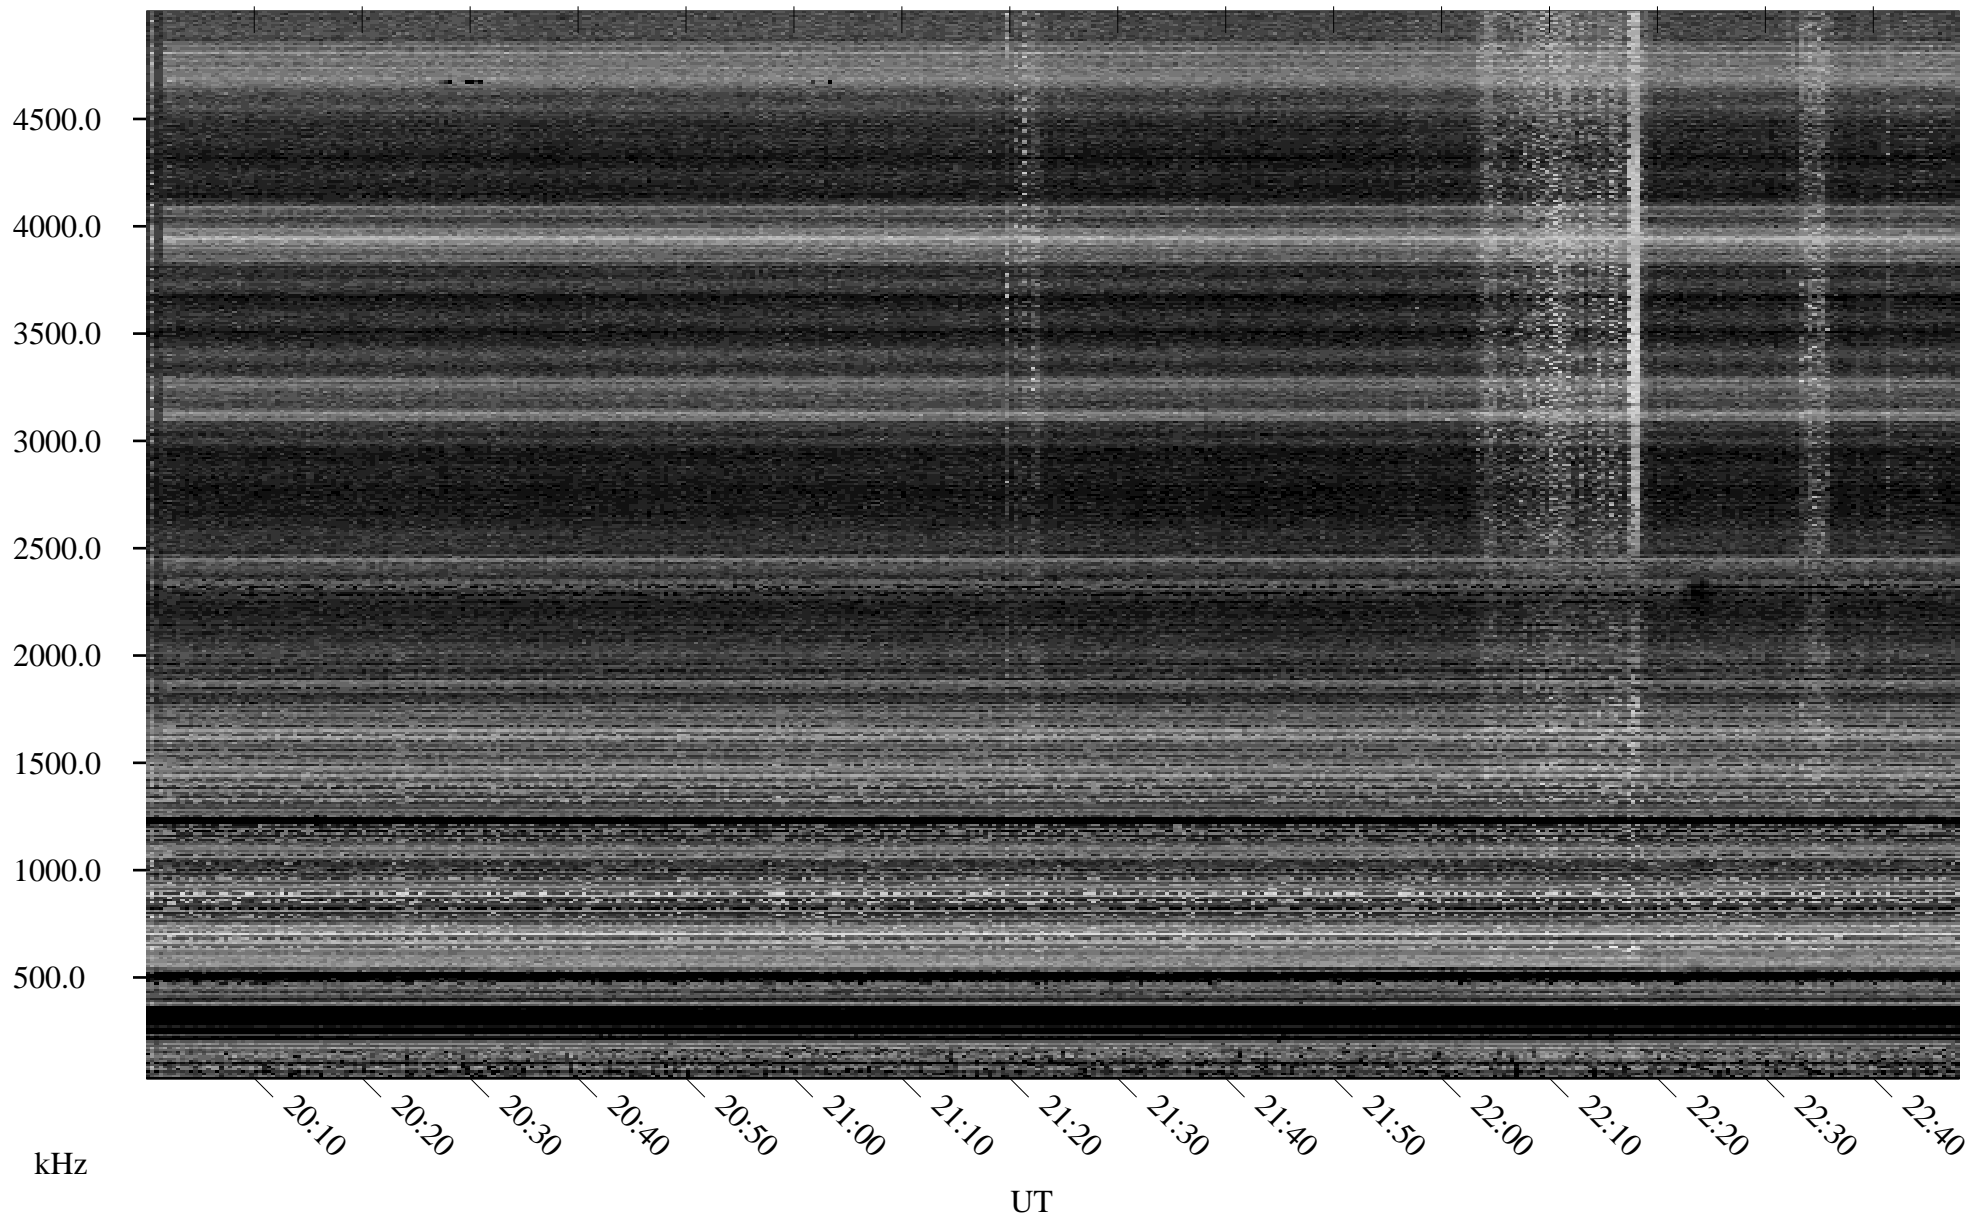

06/09/2006 Churchill, Manitoba

Linear Scale Black = 161 White = 15

ch06160l.r00m max_12

Page 1

06/09/2006 Churchill, Manitoba

Linear Scale Black = 161 White = 15

ch06160l.r00m max_12

Page 2

06/10/2006 Churchill, Manitoba

Linear Scale Black = 161 White = 15

ch06160l.r00m max_12

Page 3

06/10/2006 Churchill, Manitoba

Linear Scale Black = 161 White = 15

ch06160l.r00m max_12

Page 4

06/10/2006 Churchill, Manitoba

Linear Scale Black = 161 White = 15

ch06160l.r00m max_12

Page 5

06/10/2006 Churchill, Manitoba

Linear Scale Black = 161 White = 15

ch06160l.r00m max_12

Page 6

06/10/2006 Churchill, Manitoba

Linear Scale Black = 161 White = 15

ch06160l.r00m max_12

Page 7

06/10/2006 Churchill, Manitoba

Linear Scale Black = 161 White = 15

ch06160l.r00m max_12

Page 8