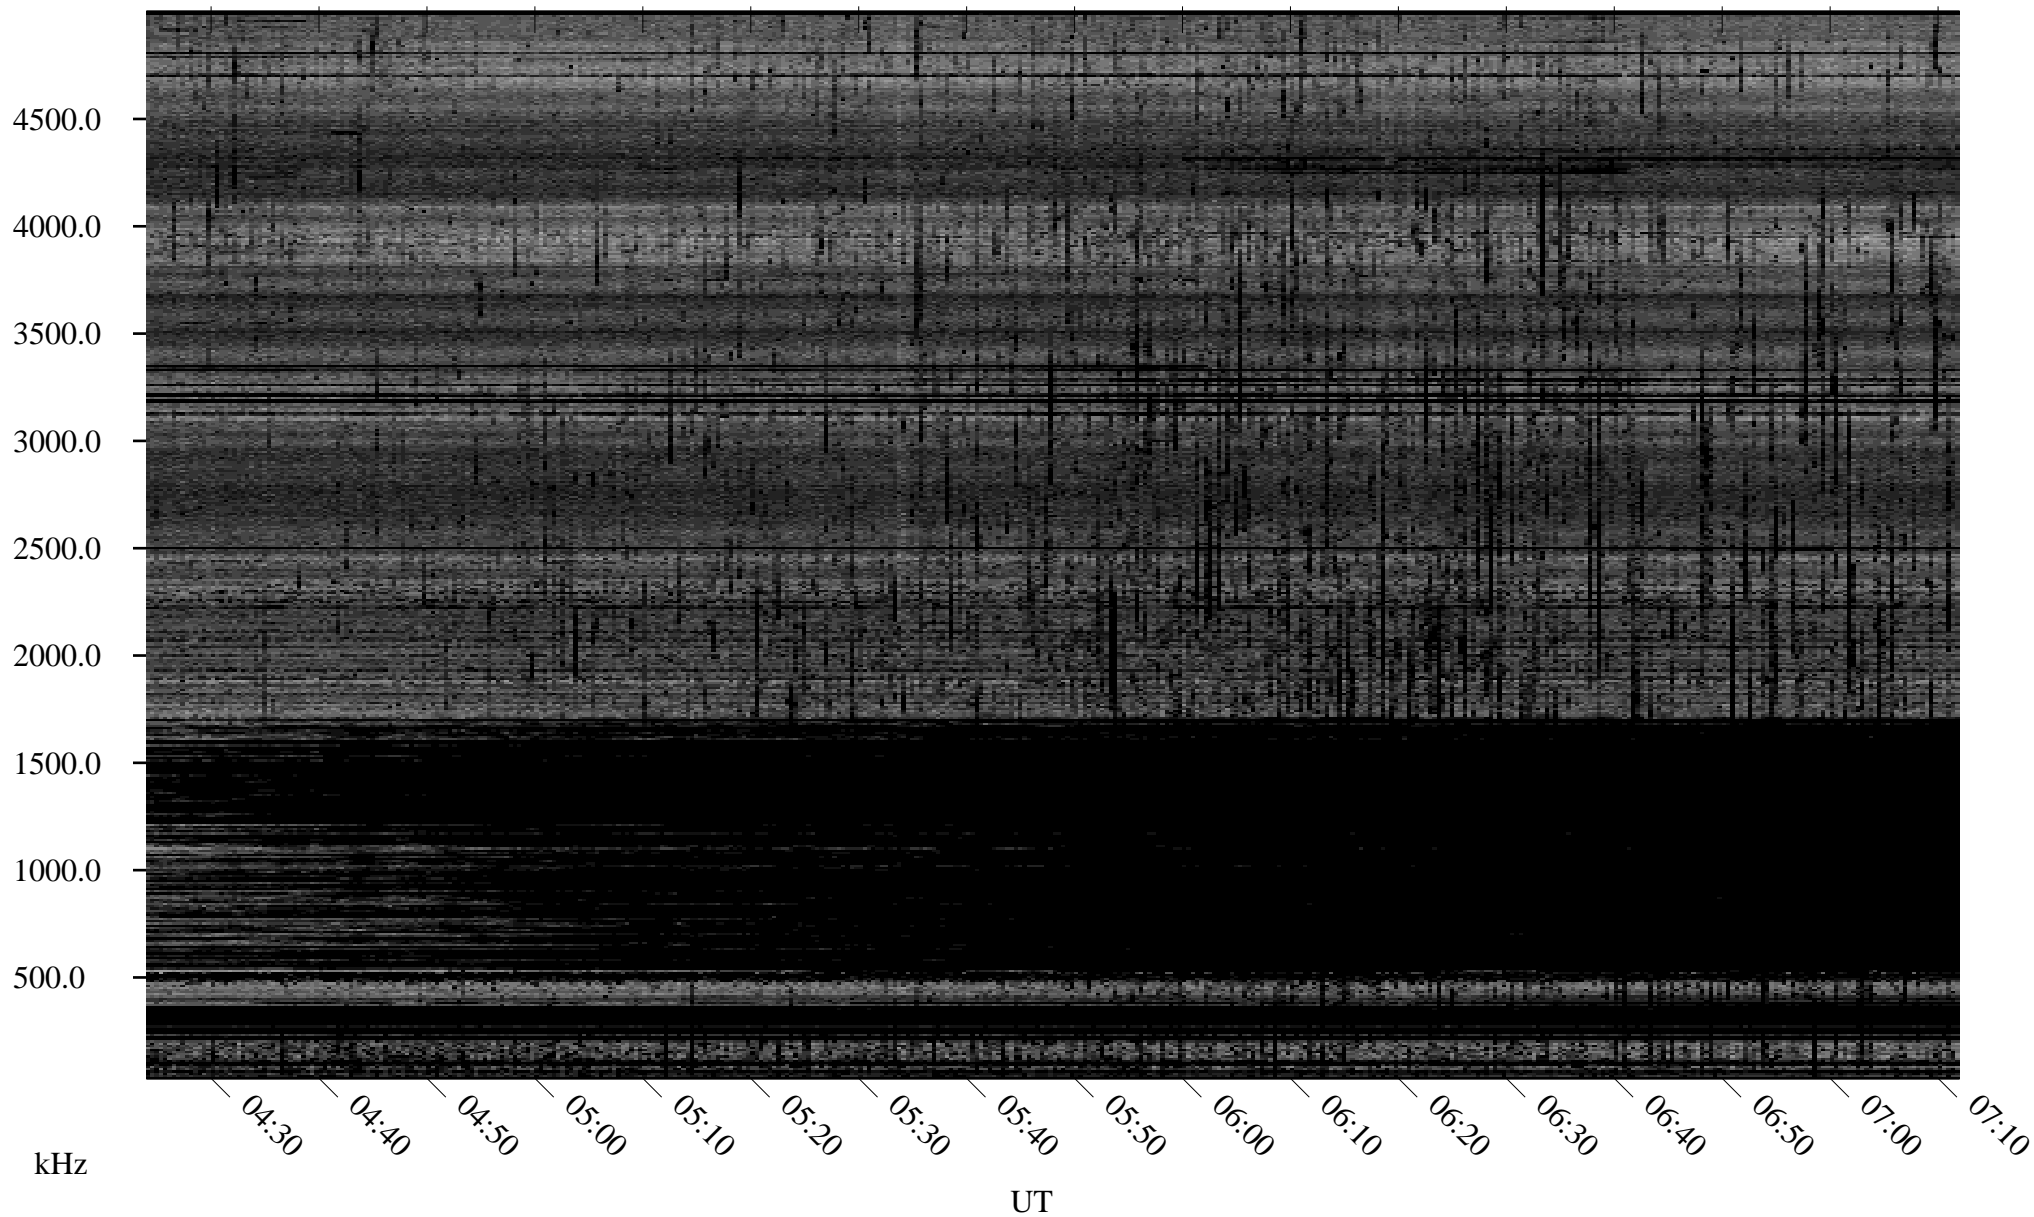

06/12/2006 Churchill, Manitoba

Linear Scale Black = 161 White = 15

ch06163l.r00m max_12

Page 1

06/12/2006 Churchill, Manitoba

Linear Scale Black = 161 White = 15

ch06163l.r00m max_12

Page 2

06/13/2006 Churchill, Manitoba

Linear Scale Black = 161 White = 15

ch06163l.r00m max_12

Page 3

06/13/2006 Churchill, Manitoba

Linear Scale Black = 161 White = 15

ch06163l.r00m max_12

Page 4

06/13/2006 Churchill, Manitoba

Linear Scale Black = 161 White = 15

ch06163l.r00m max_12

Page 5

06/13/2006 Churchill, Manitoba

Linear Scale Black = 161 White = 15

ch06163l.r00m max_12

Page 6

06/13/2006 Churchill, Manitoba

Linear Scale Black = 161 White = 15

ch06163l.r00m max_12

Page 7

06/13/2006 Churchill, Manitoba

Linear Scale Black = 161 White = 15

ch06163l.r00m max_12

Page 8