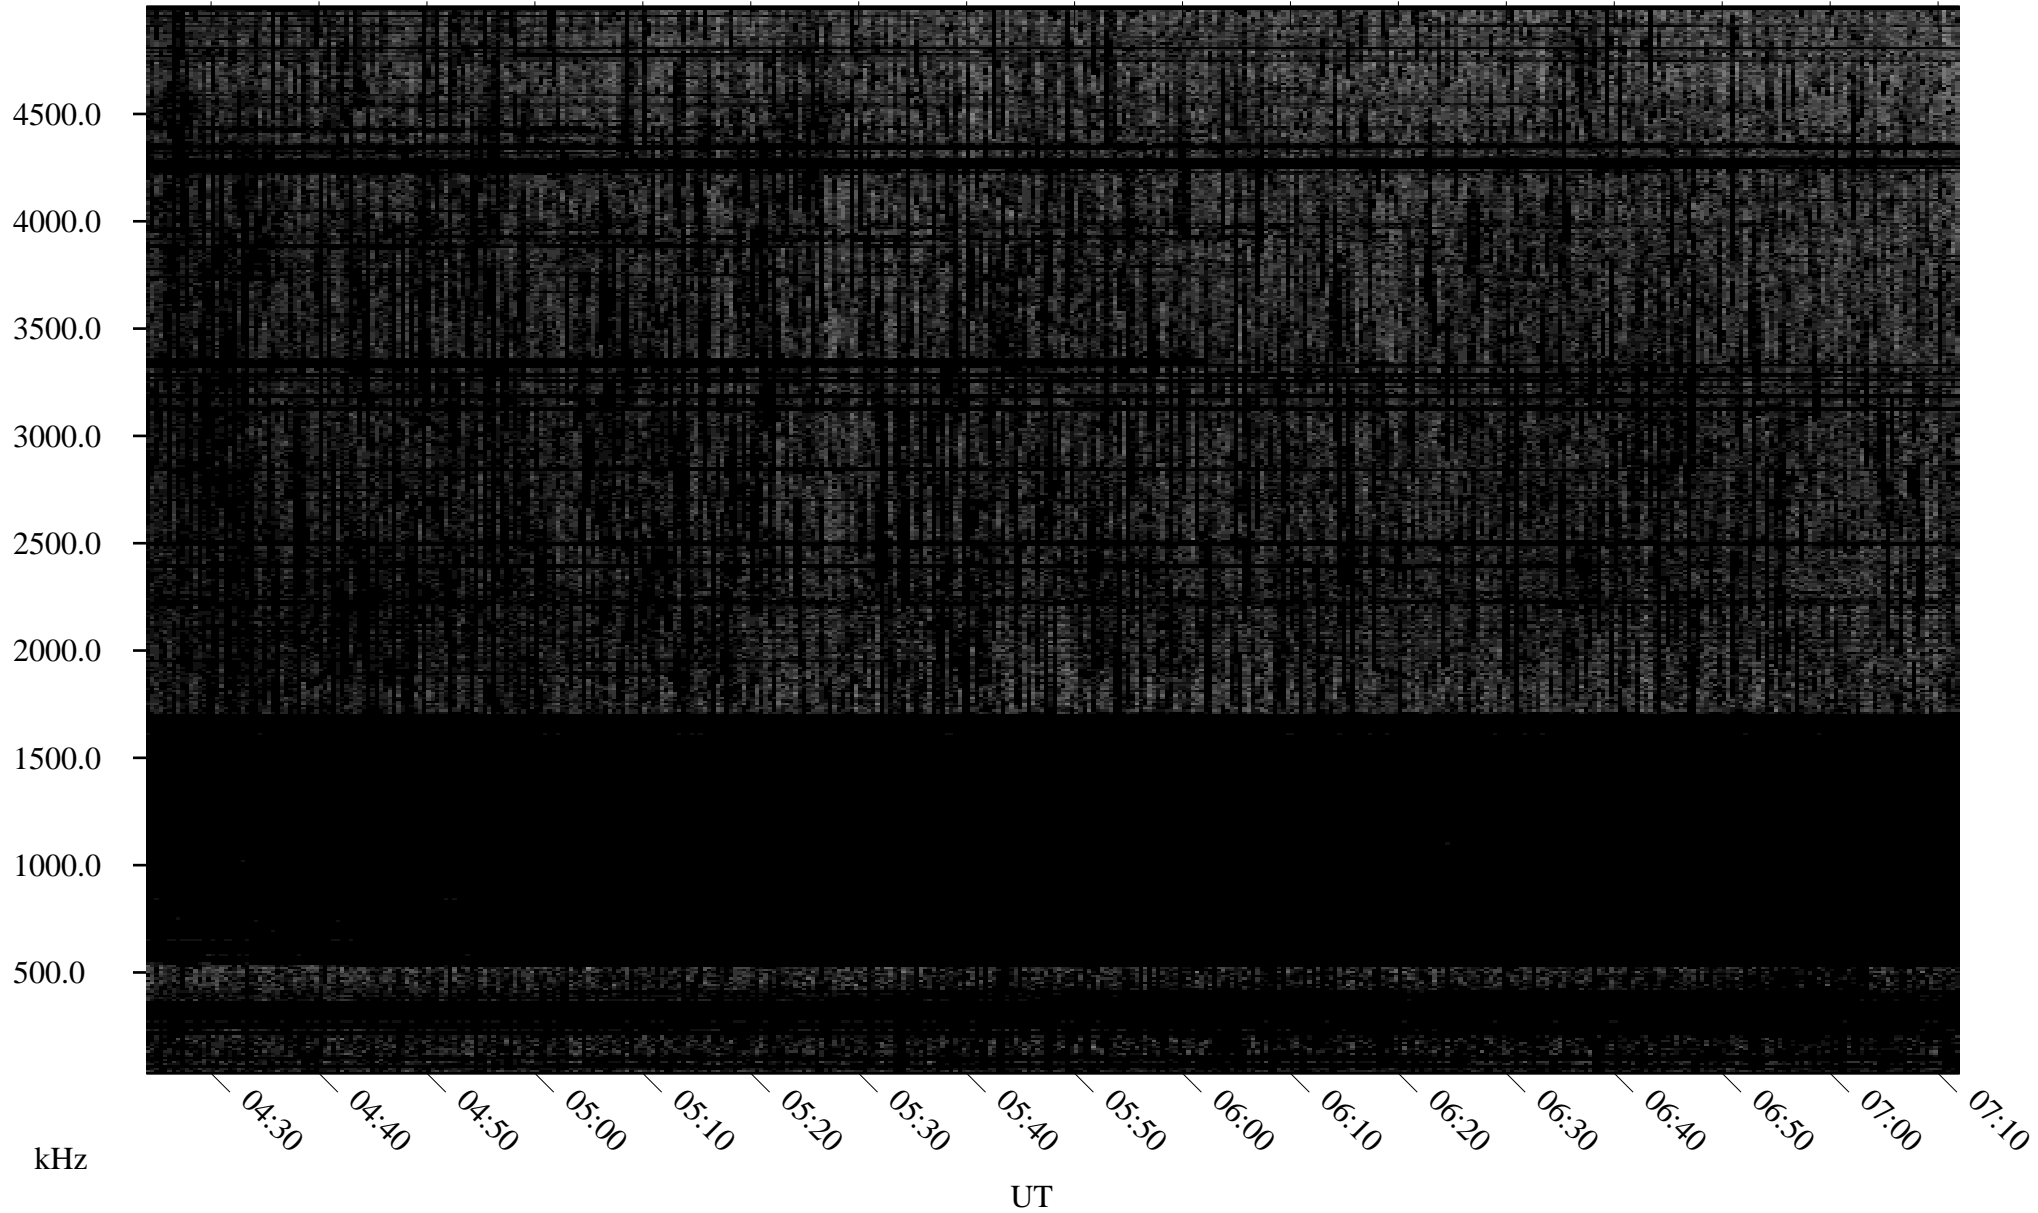

06/20/2006 Churchill, Manitoba

Linear Scale Black = 161 White = 15

ch061711.r00m max_12

Page 1

06/20/2006 Churchill, Manitoba

Linear Scale Black = 161 White = 15

ch061711.r00m max_12

Page 2

06/21/2006 Churchill, Manitoba

Linear Scale Black = 161 White = 15

ch061711.r00m max_12

Page 3

06/21/2006 Churchill, Manitoba

Linear Scale Black = 161 White = 15

ch061711.r00m max_12

Page 4

06/21/2006 Churchill, Manitoba

Linear Scale Black = 161 White = 15

ch061711.r00m max_12

Page 5

06/21/2006 Churchill, Manitoba

Linear Scale Black = 161 White = 15

ch061711.r00m max_12

Page 6

06/21/2006 Churchill, Manitoba

Linear Scale Black = 161 White = 15

ch061711.r00m max_12

Page 7

06/21/2006 Churchill, Manitoba

Linear Scale Black = 161 White = 15

ch061711.r00m max_12