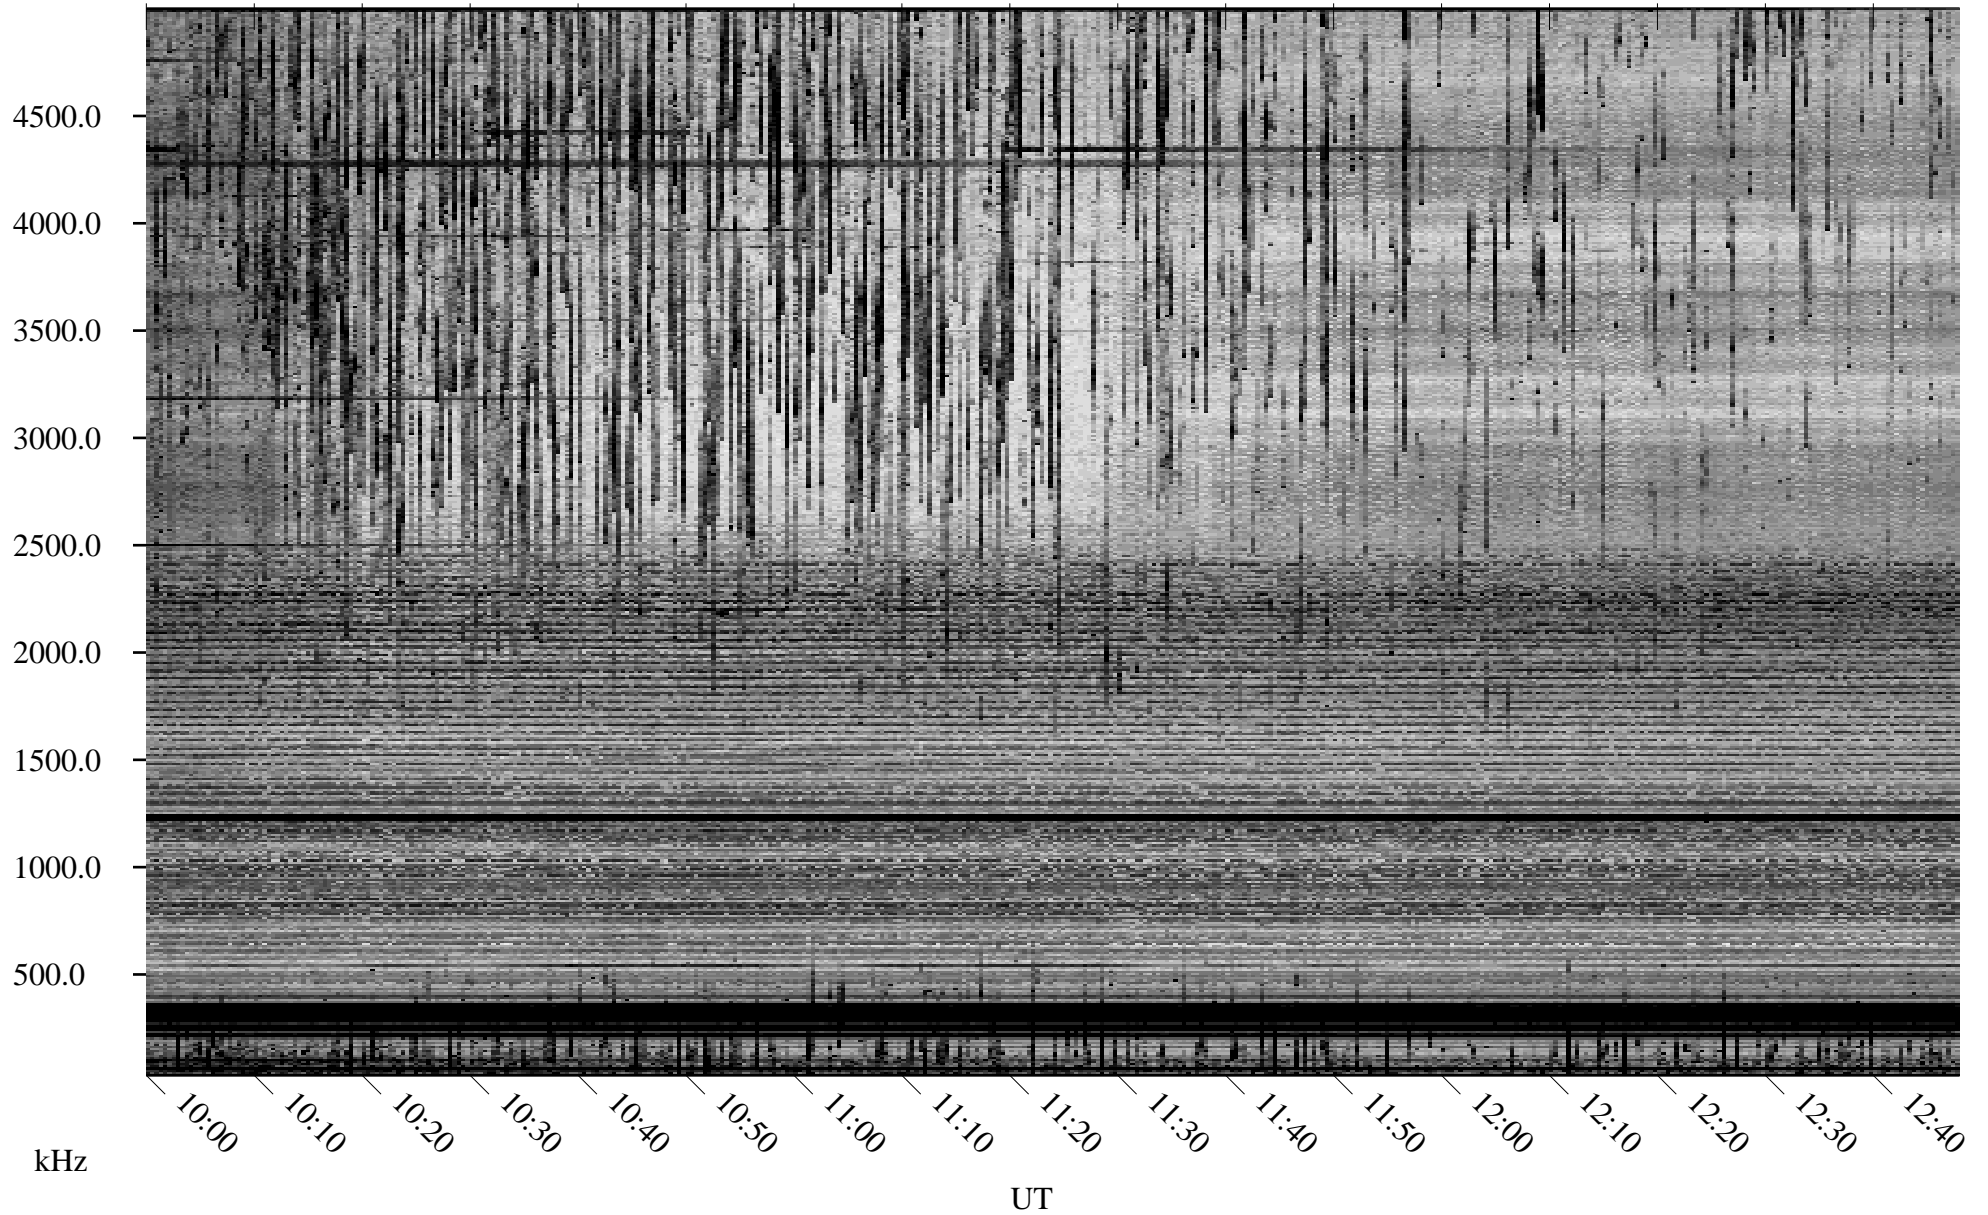

06/20/2006 Churchill, Manitoba

Linear Scale Black = 161 White = 15

ch061711.r00m max_12

Page 1

06/20/2006 Churchill, Manitoba

Linear Scale Black = 161 White = 15

ch061711.r00m max_12

Page 2

06/21/2006 Churchill, Manitoba

Linear Scale Black = 161 White = 15

ch061711.r00m max_12

Page 3

06/21/2006 Churchill, Manitoba

Linear Scale Black = 161 White = 15

ch061711.r00m max_12

Page 4

06/21/2006 Churchill, Manitoba

Linear Scale Black = 161 White = 15

ch061711.r00m max_12

Page 5

06/21/2006 Churchill, Manitoba

Linear Scale Black = 161 White = 15

ch061711.r00m max_12

Page 6

06/21/2006 Churchill, Manitoba

Linear Scale Black = 161 White = 15

ch061711.r00m max_12

Page 7

06/21/2006 Churchill, Manitoba

Linear Scale Black = 161 White = 15

ch061711.r00m max_12