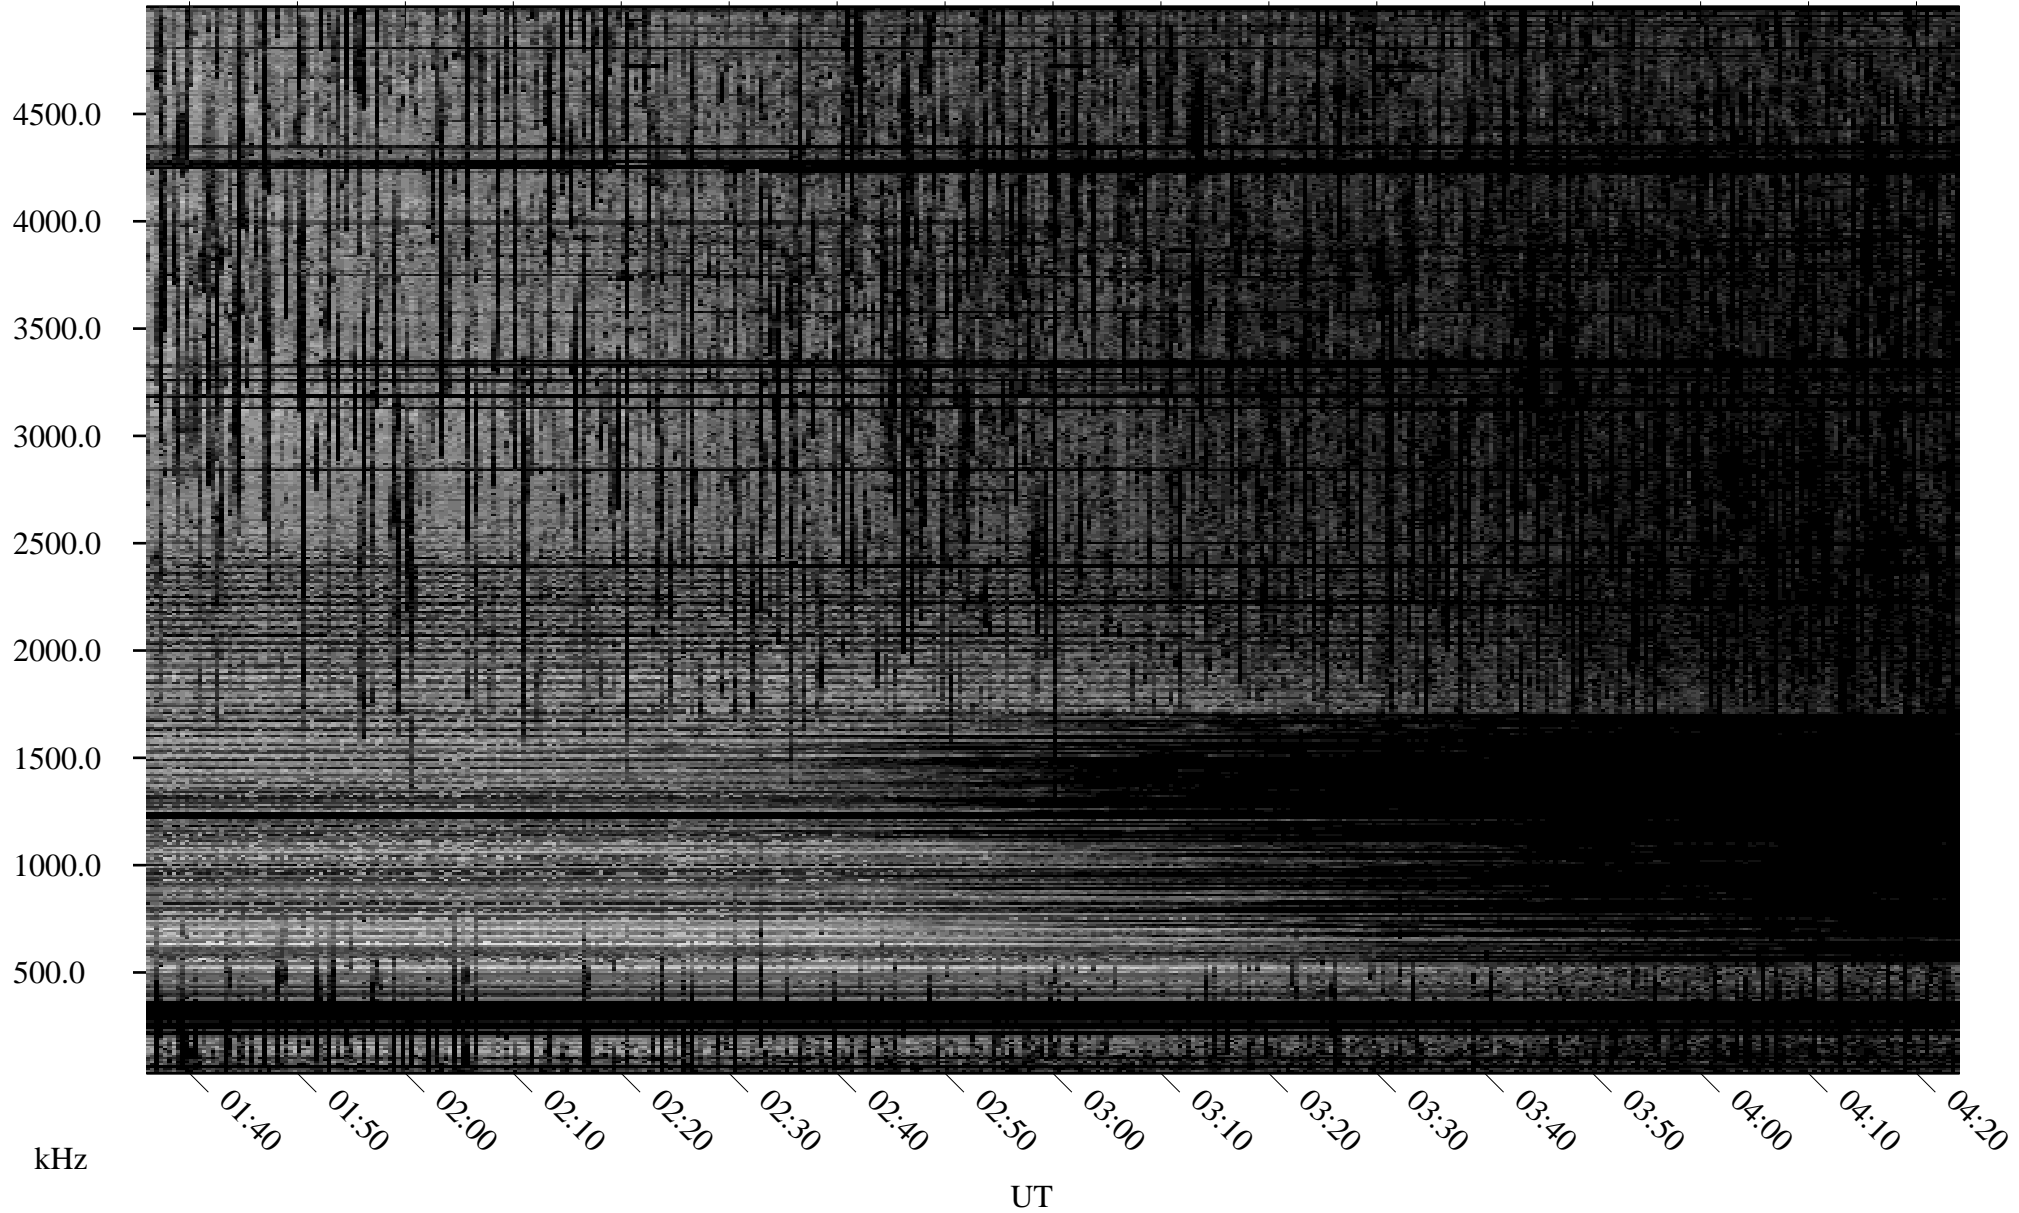

06/20/2006 Churchill, Manitoba

Linear Scale Black = 161 White = 15

ch061711.r00m max_12

Page 1

06/20/2006 Churchill, Manitoba

Linear Scale Black = 161 White = 15

ch061711.r00m max_12

Page 2

06/21/2006 Churchill, Manitoba

Linear Scale Black = 161 White = 15

ch061711.r00m max_12

Page 3

06/21/2006 Churchill, Manitoba

Linear Scale Black = 161 White = 15

ch061711.r00m max_12

Page 4

06/21/2006 Churchill, Manitoba

Linear Scale Black = 161 White = 15

ch061711.r00m max_12

Page 5

06/21/2006 Churchill, Manitoba

Linear Scale Black = 161 White = 15

ch061711.r00m max_12

Page 6

06/21/2006 Churchill, Manitoba

Linear Scale Black = 161 White = 15

ch061711.r00m max_12

Page 7

06/21/2006 Churchill, Manitoba

Linear Scale Black = 161 White = 15

ch061711.r00m max_12