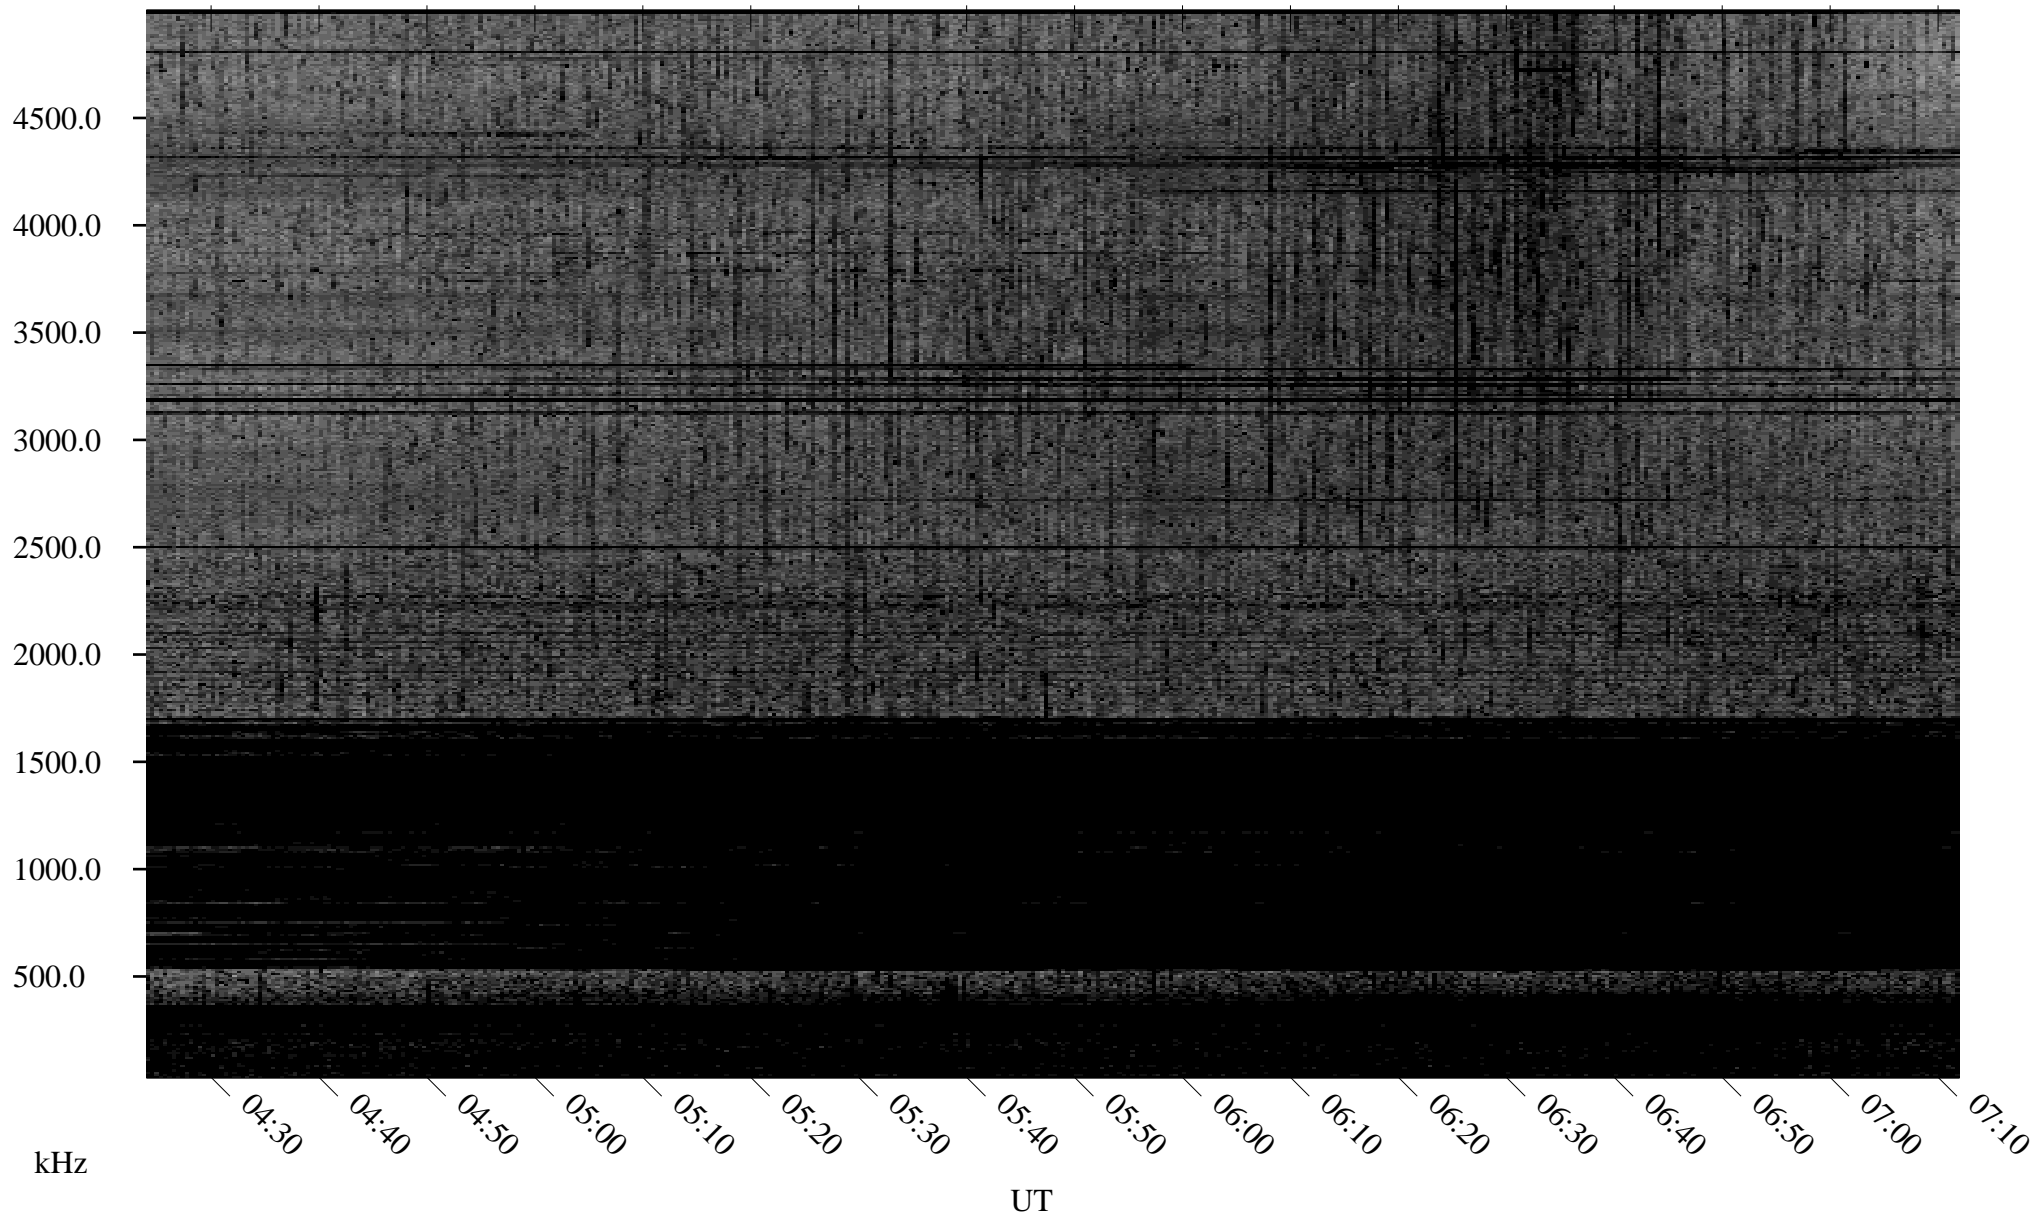

06/21/2006 Churchill, Manitoba

Linear Scale Black = 161 White = 15

ch06172l.r00m max_12

Page 1

06/21/2006 Churchill, Manitoba

Linear Scale Black = 161 White = 15

ch06172l.r00m max_12

Page 2

06/22/2006 Churchill, Manitoba

Linear Scale Black = 161 White = 15

ch06172l.r00m max_12

Page 3

06/22/2006 Churchill, Manitoba

Linear Scale Black = 161 White = 15

ch06172l.r00m max_12

Page 4

06/22/2006 Churchill, Manitoba

Linear Scale Black = 161 White = 15

ch06172l.r00m max_12

Page 5

06/22/2006 Churchill, Manitoba

Linear Scale Black = 161 White = 15

ch06172l.r00m max_12

Page 6

06/22/2006 Churchill, Manitoba

Linear Scale Black = 161 White = 15

ch06172l.r00m max_12

Page 7

06/22/2006 Churchill, Manitoba

Linear Scale Black = 161 White = 15

ch06172l.r00m max_12

Page 8