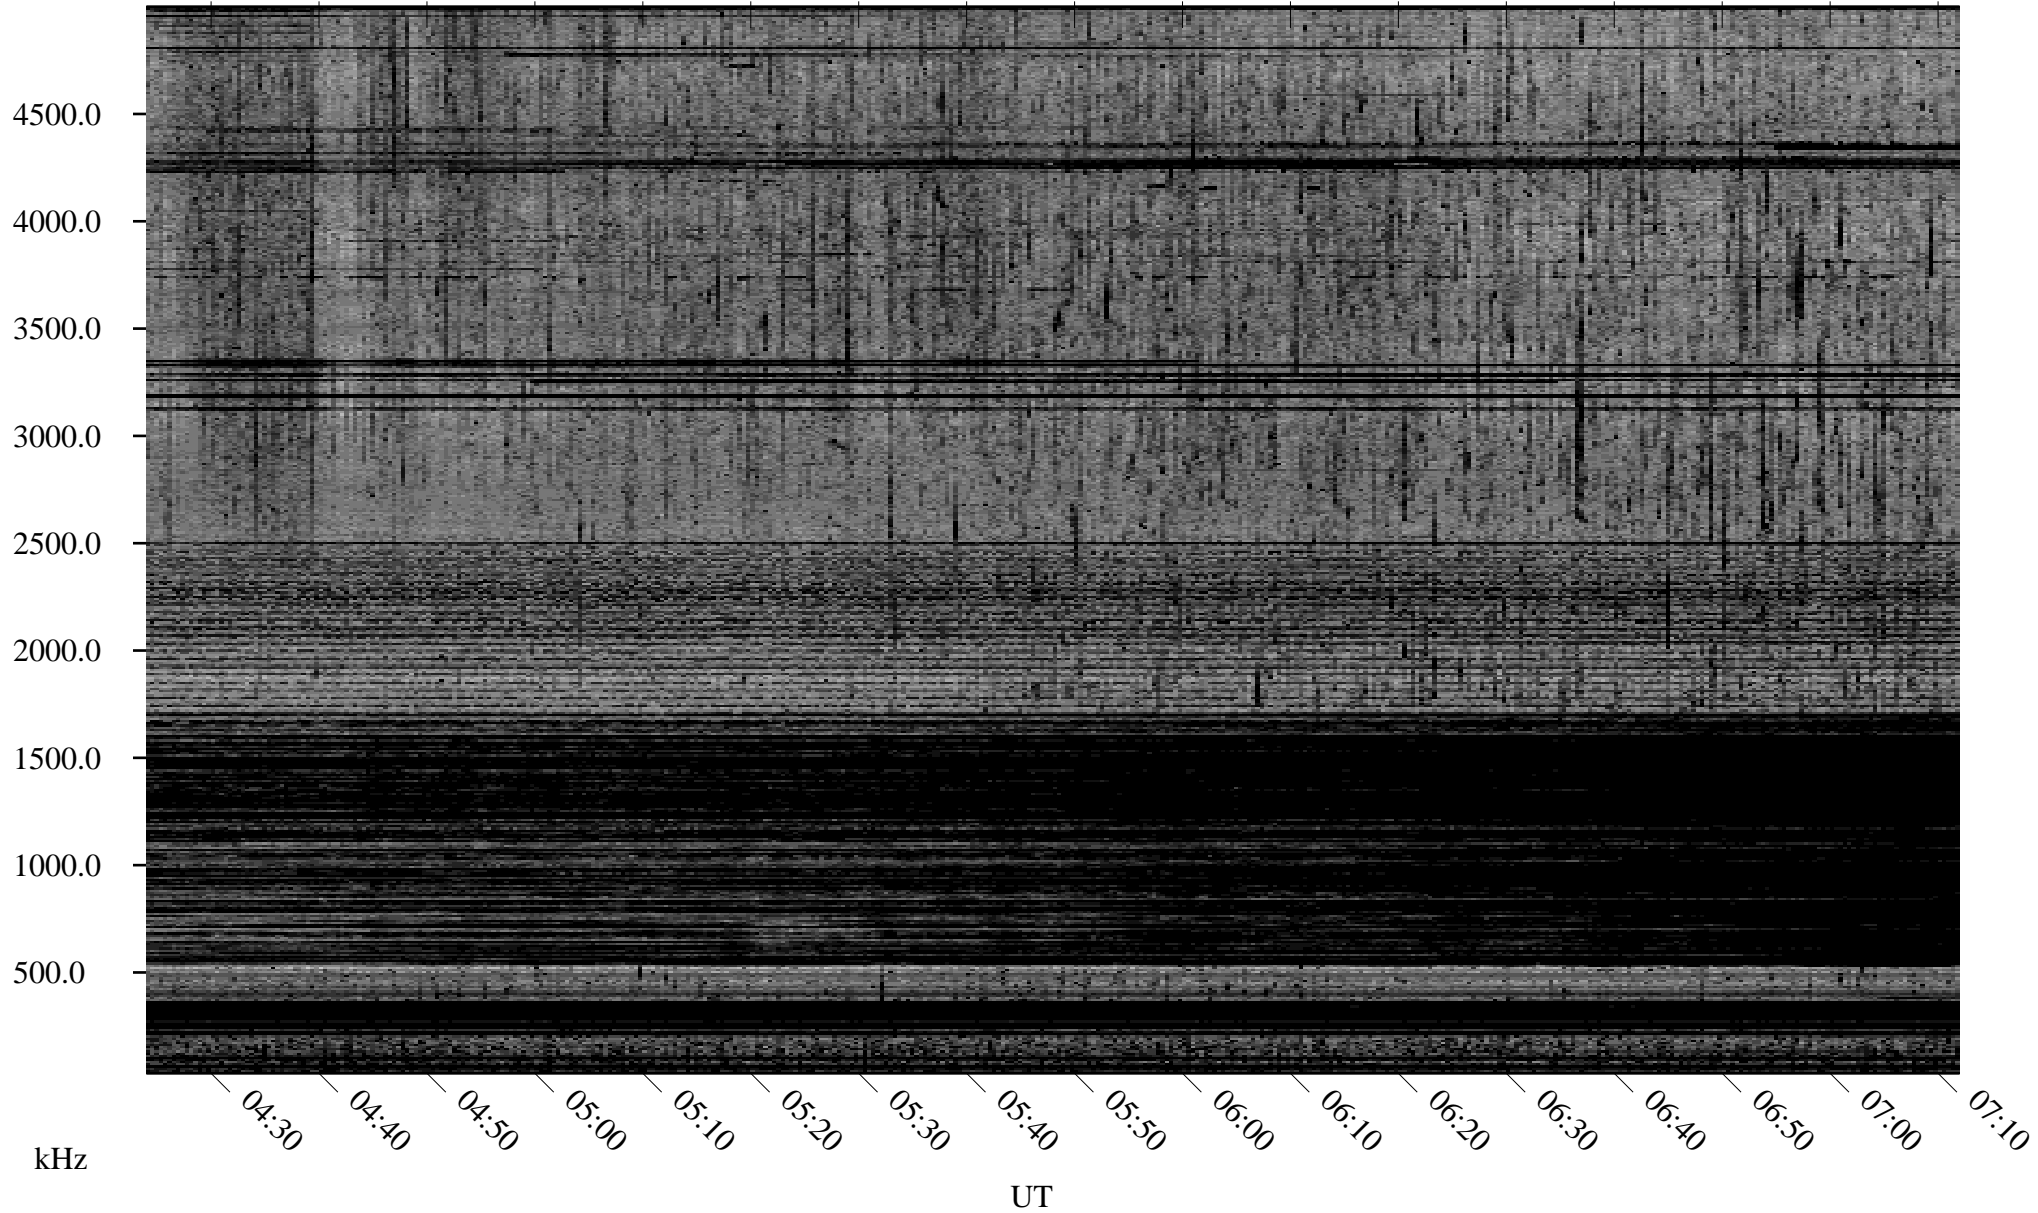

06/22/2006 Churchill, Manitoba

Linear Scale Black = 161 White = 15

ch06173l.r00m max_12

Page 1

06/22/2006 Churchill, Manitoba

Linear Scale Black = 161 White = 15

ch06173l.r00m max_12

Page 2

06/23/2006 Churchill, Manitoba

Linear Scale Black = 161 White = 15

ch06173l.r00m max_12

Page 3

06/23/2006 Churchill, Manitoba

Linear Scale Black = 161 White = 15

ch06173l.r00m max_12

Page 4

06/23/2006 Churchill, Manitoba

Linear Scale Black = 161 White = 15

ch06173l.r00m max_12

Page 5

06/23/2006 Churchill, Manitoba

Linear Scale Black = 161 White = 15

ch06173l.r00m max_12

Page 6

06/23/2006 Churchill, Manitoba

Linear Scale Black = 161 White = 15

ch06173l.r00m max_12

Page 7

06/23/2006 Churchill, Manitoba

Linear Scale Black = 161 White = 15

ch06173l.r00m max_12