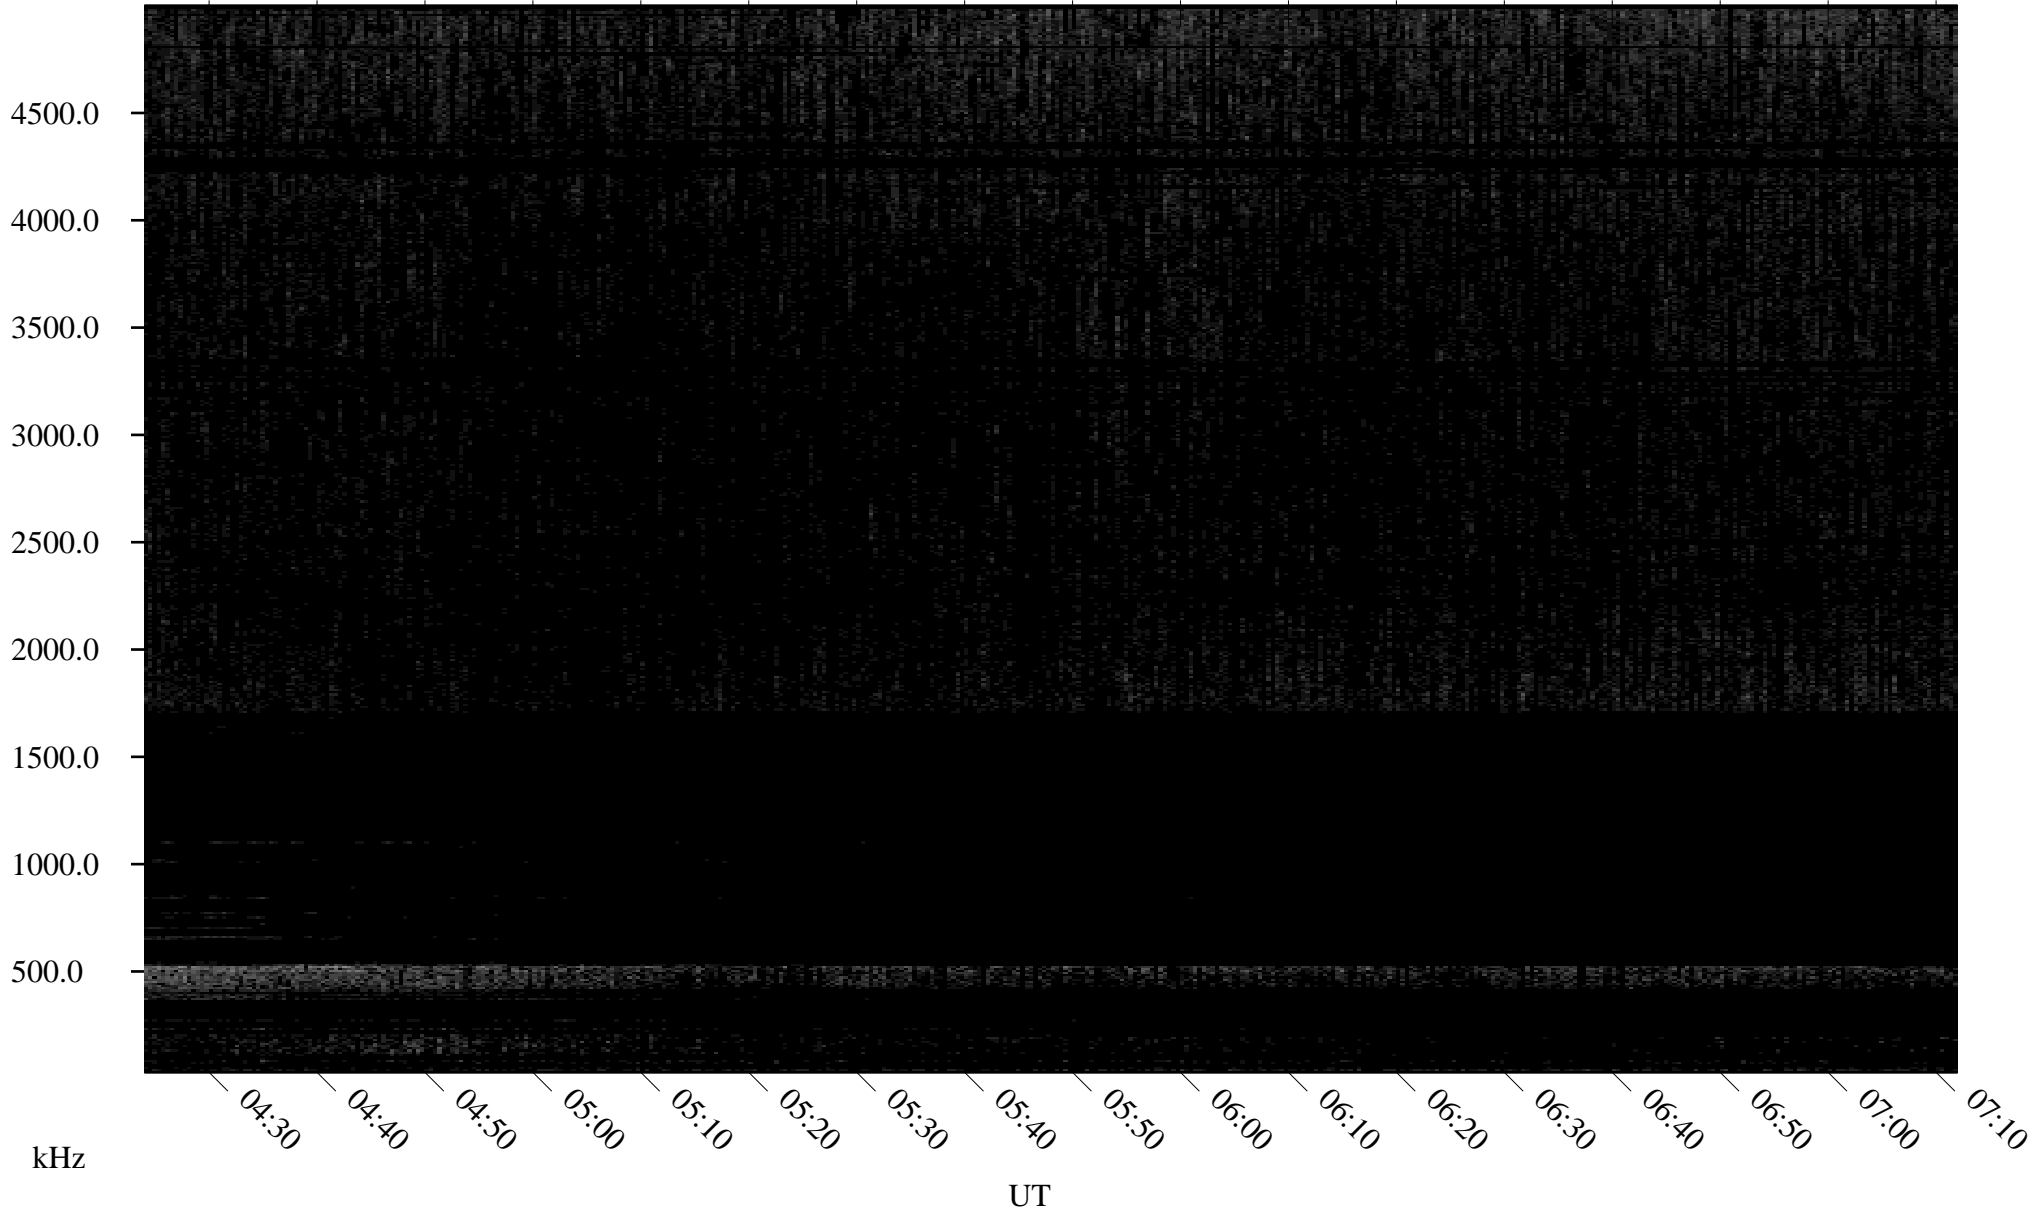

06/23/2006 Churchill, Manitoba

Linear Scale Black = 161 White = 15

ch06174l.r00m max_12

Page 1

06/23/2006 Churchill, Manitoba

Linear Scale Black = 161 White = 15

ch06174l.r00m max_12

Page 2

06/24/2006 Churchill, Manitoba

Linear Scale Black = 161 White = 15

ch06174l.r00m max_12

Page 3

06/24/2006 Churchill, Manitoba

Linear Scale Black = 161 White = 15

ch06174l.r00m max_12

Page 4

06/24/2006 Churchill, Manitoba

Linear Scale Black = 161 White = 15

ch06174l.r00m max_12

Page 5

06/24/2006 Churchill, Manitoba

Linear Scale Black = 161 White = 15

ch06174l.r00m max_12

Page 6

06/24/2006 Churchill, Manitoba

Linear Scale Black = 161 White = 15

ch06174l.r00m max_12

Page 7

06/24/2006 Churchill, Manitoba

Linear Scale Black = 161 White = 15

ch06174l.r00m max_12

Page 8