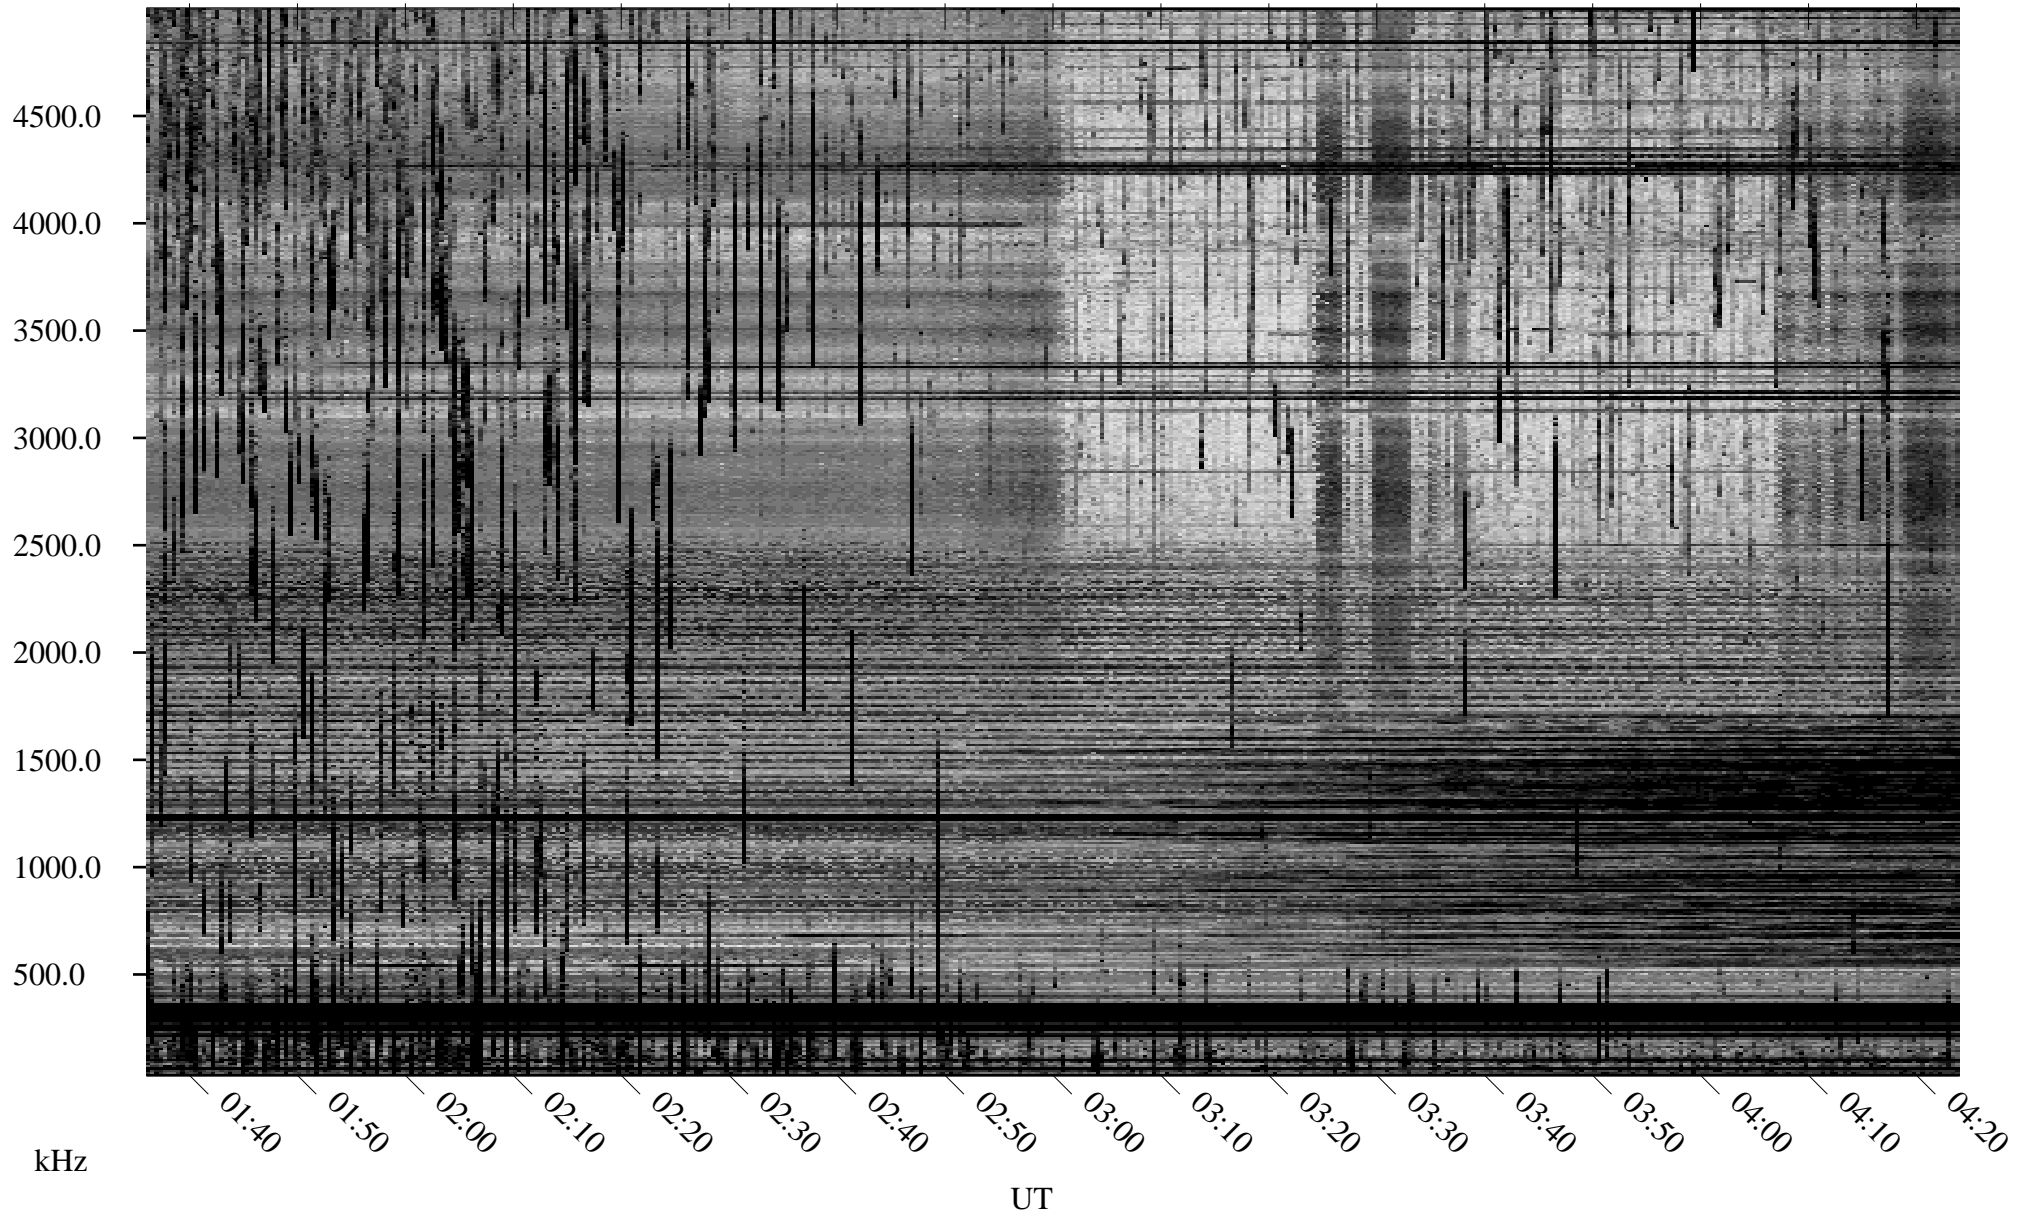

06/25/2006 Churchill, Manitoba

Linear Scale Black = 161 White = 15

ch06176l.r00m max_12

Page 1

06/25/2006 Churchill, Manitoba

Linear Scale Black = 161 White = 15

ch06176l.r00m max_12

Page 2

06/26/2006 Churchill, Manitoba

Linear Scale Black = 161 White = 15

ch06176l.r00m max_12

Page 3

06/26/2006 Churchill, Manitoba

Linear Scale Black = 161 White = 15

ch06176l.r00m max_12

Page 4

06/26/2006 Churchill, Manitoba

Linear Scale Black = 161 White = 15

ch06176l.r00m max_12

Page 5

06/26/2006 Churchill, Manitoba

Linear Scale Black = 161 White = 15

ch06176l.r00m max_12

Page 6

06/26/2006 Churchill, Manitoba

Linear Scale Black = 161 White = 15

ch06176l.r00m max_12

Page 7

06/26/2006 Churchill, Manitoba

Linear Scale Black = 161 White = 15

ch06176l.r00m max_12

Page 8