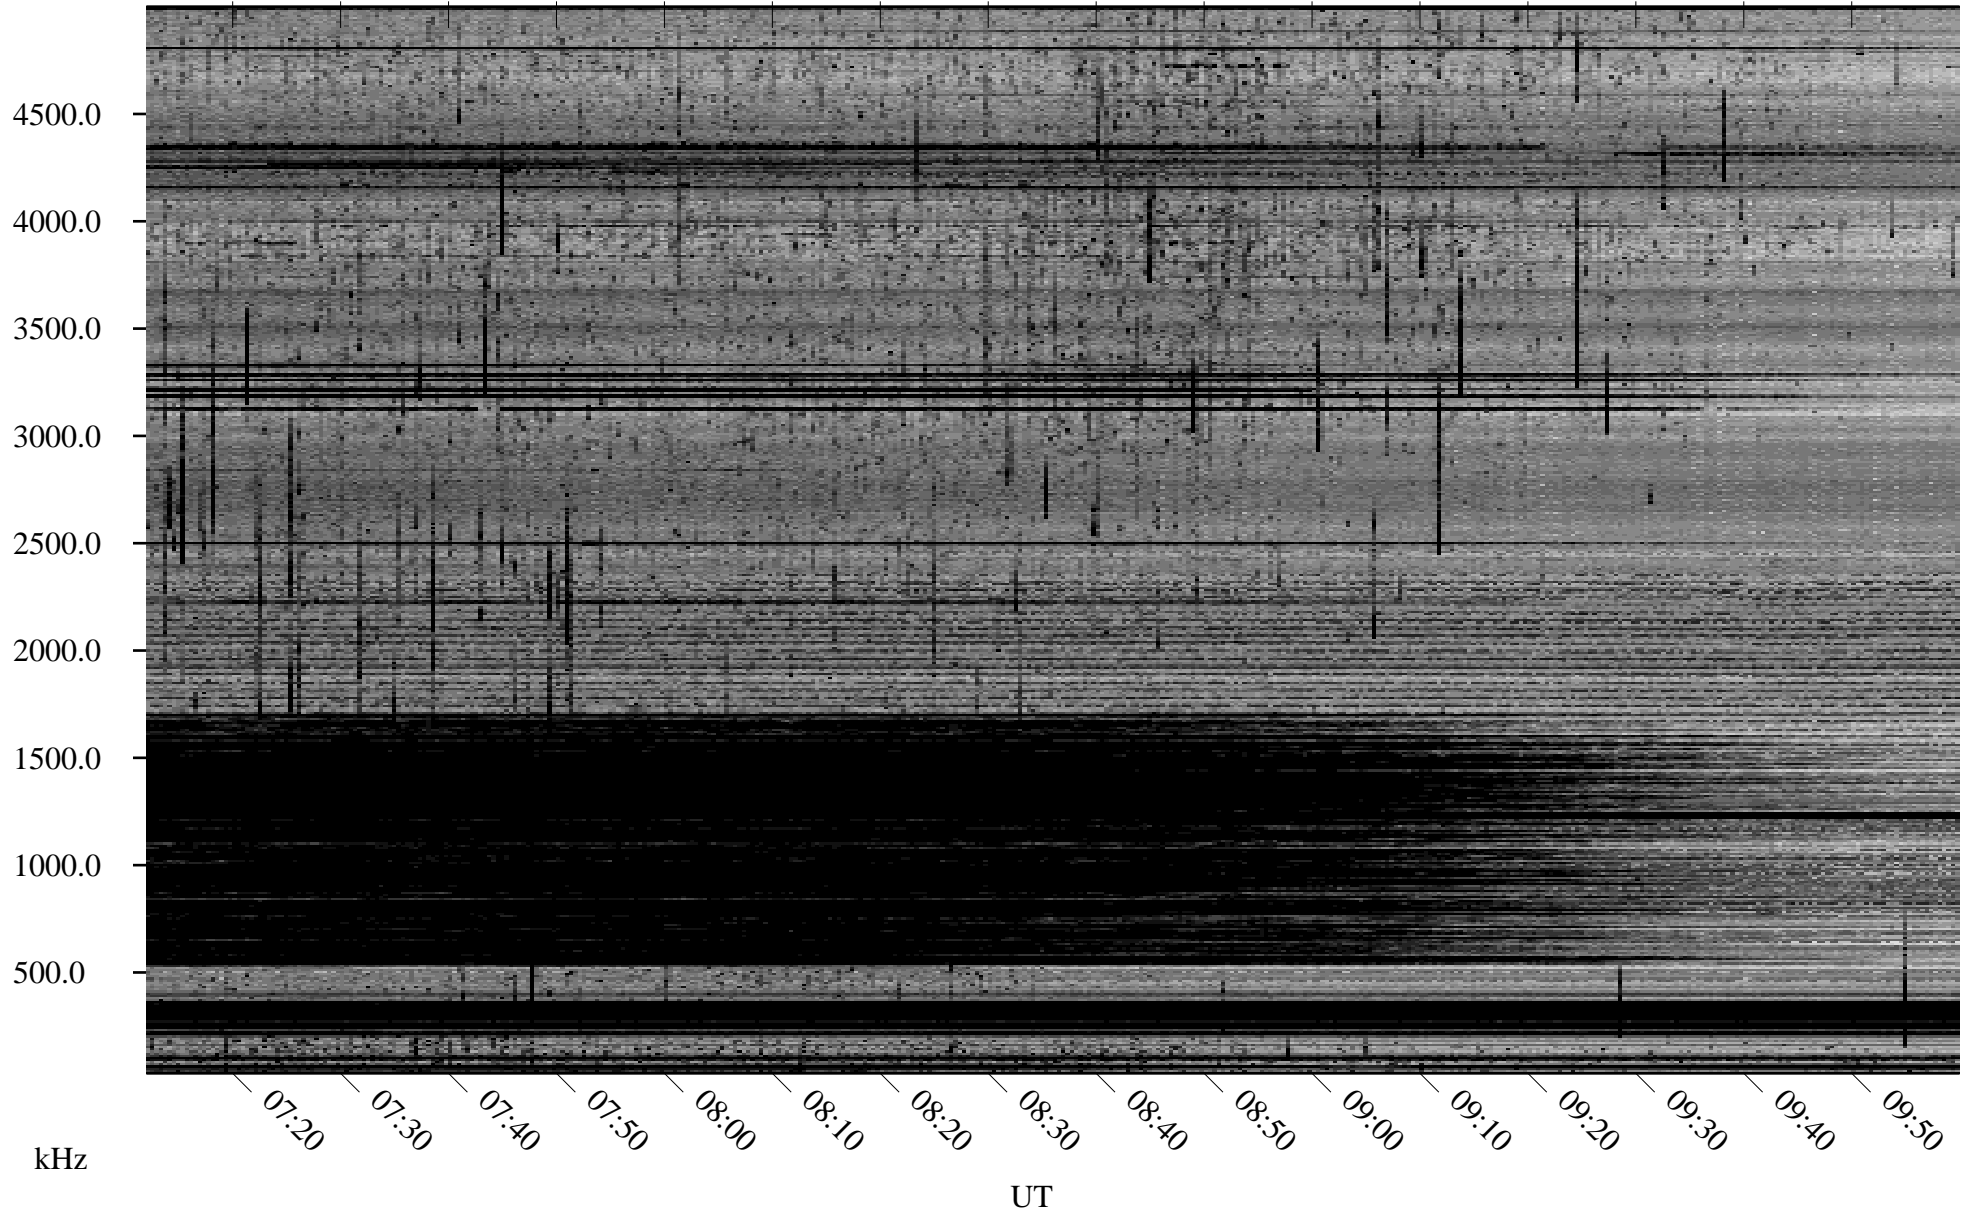

06/25/2006 Churchill, Manitoba

Linear Scale Black = 161 White = 15

ch06176l.r00m max_12

Page 1

06/25/2006 Churchill, Manitoba

Linear Scale Black = 161 White = 15

ch06176l.r00m max_12

Page 2

06/26/2006 Churchill, Manitoba

Linear Scale Black = 161 White = 15

ch06176l.r00m max_12

Page 3

06/26/2006 Churchill, Manitoba

Linear Scale Black = 161 White = 15

ch06176l.r00m max_12

Page 4

06/26/2006 Churchill, Manitoba

Linear Scale Black = 161 White = 15

ch06176l.r00m max_12

Page 5

06/26/2006 Churchill, Manitoba

Linear Scale Black = 161 White = 15

ch06176l.r00m max_12

Page 6

06/26/2006 Churchill, Manitoba

Linear Scale Black = 161 White = 15

ch06176l.r00m max_12

Page 7

06/26/2006 Churchill, Manitoba

Linear Scale Black = 161 White = 15

ch06176l.r00m max_12

Page 8