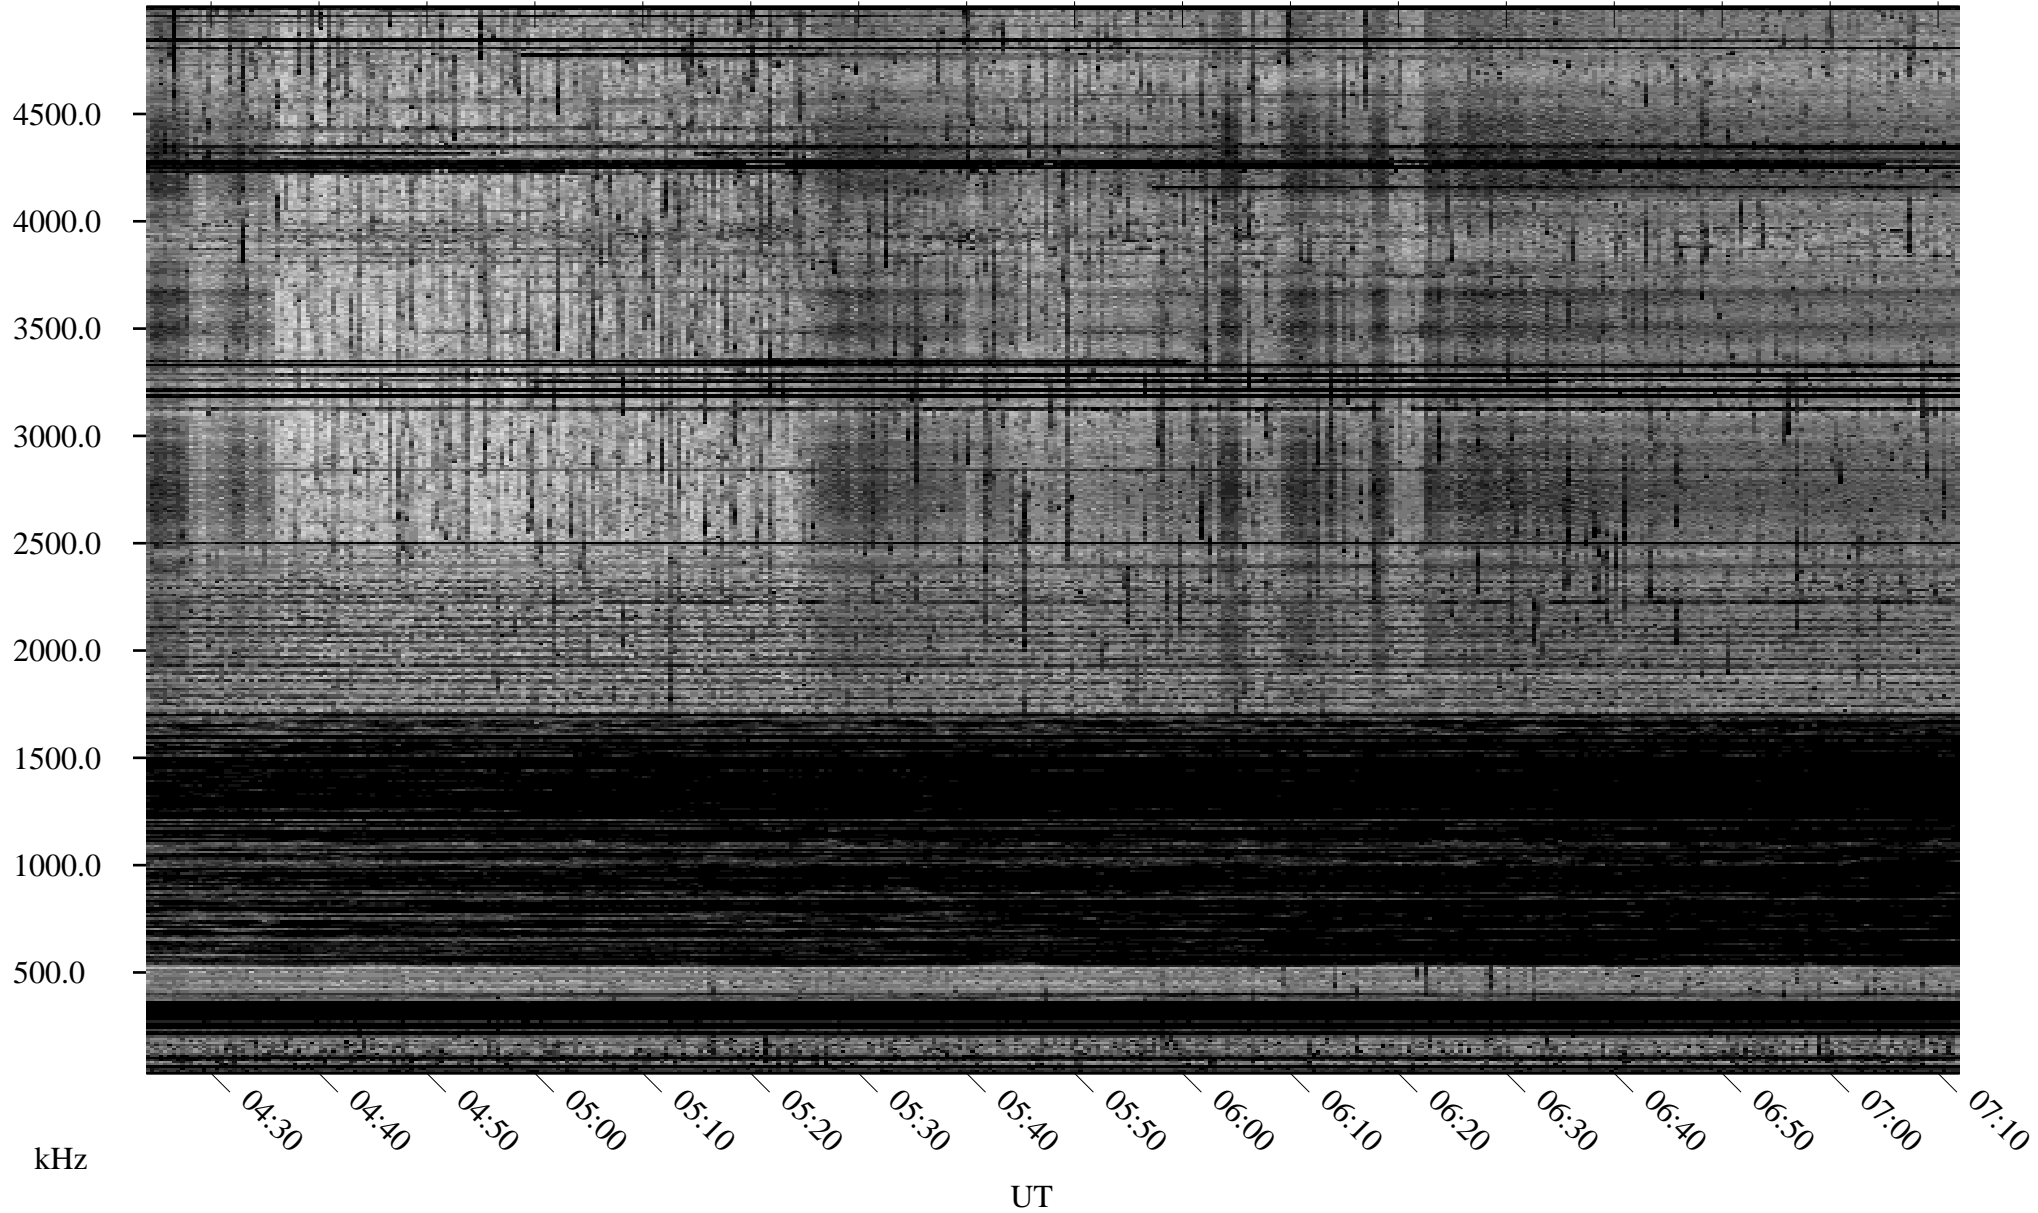

06/25/2006 Churchill, Manitoba

Linear Scale Black = 161 White = 15

ch06176l.r00m max_12

Page 1

06/25/2006 Churchill, Manitoba

Linear Scale Black = 161 White = 15

ch06176l.r00m max_12

Page 2

06/26/2006 Churchill, Manitoba

Linear Scale Black = 161 White = 15

ch06176l.r00m max_12

Page 3

06/26/2006 Churchill, Manitoba

Linear Scale Black = 161 White = 15

ch06176l.r00m max_12

Page 4

06/26/2006 Churchill, Manitoba

Linear Scale Black = 161 White = 15

ch06176l.r00m max_12

Page 5

06/26/2006 Churchill, Manitoba

Linear Scale Black = 161 White = 15

ch06176l.r00m max_12

Page 6

06/26/2006 Churchill, Manitoba

Linear Scale Black = 161 White = 15

ch06176l.r00m max_12

Page 7

06/26/2006 Churchill, Manitoba

Linear Scale Black = 161 White = 15

ch06176l.r00m max_12

Page 8