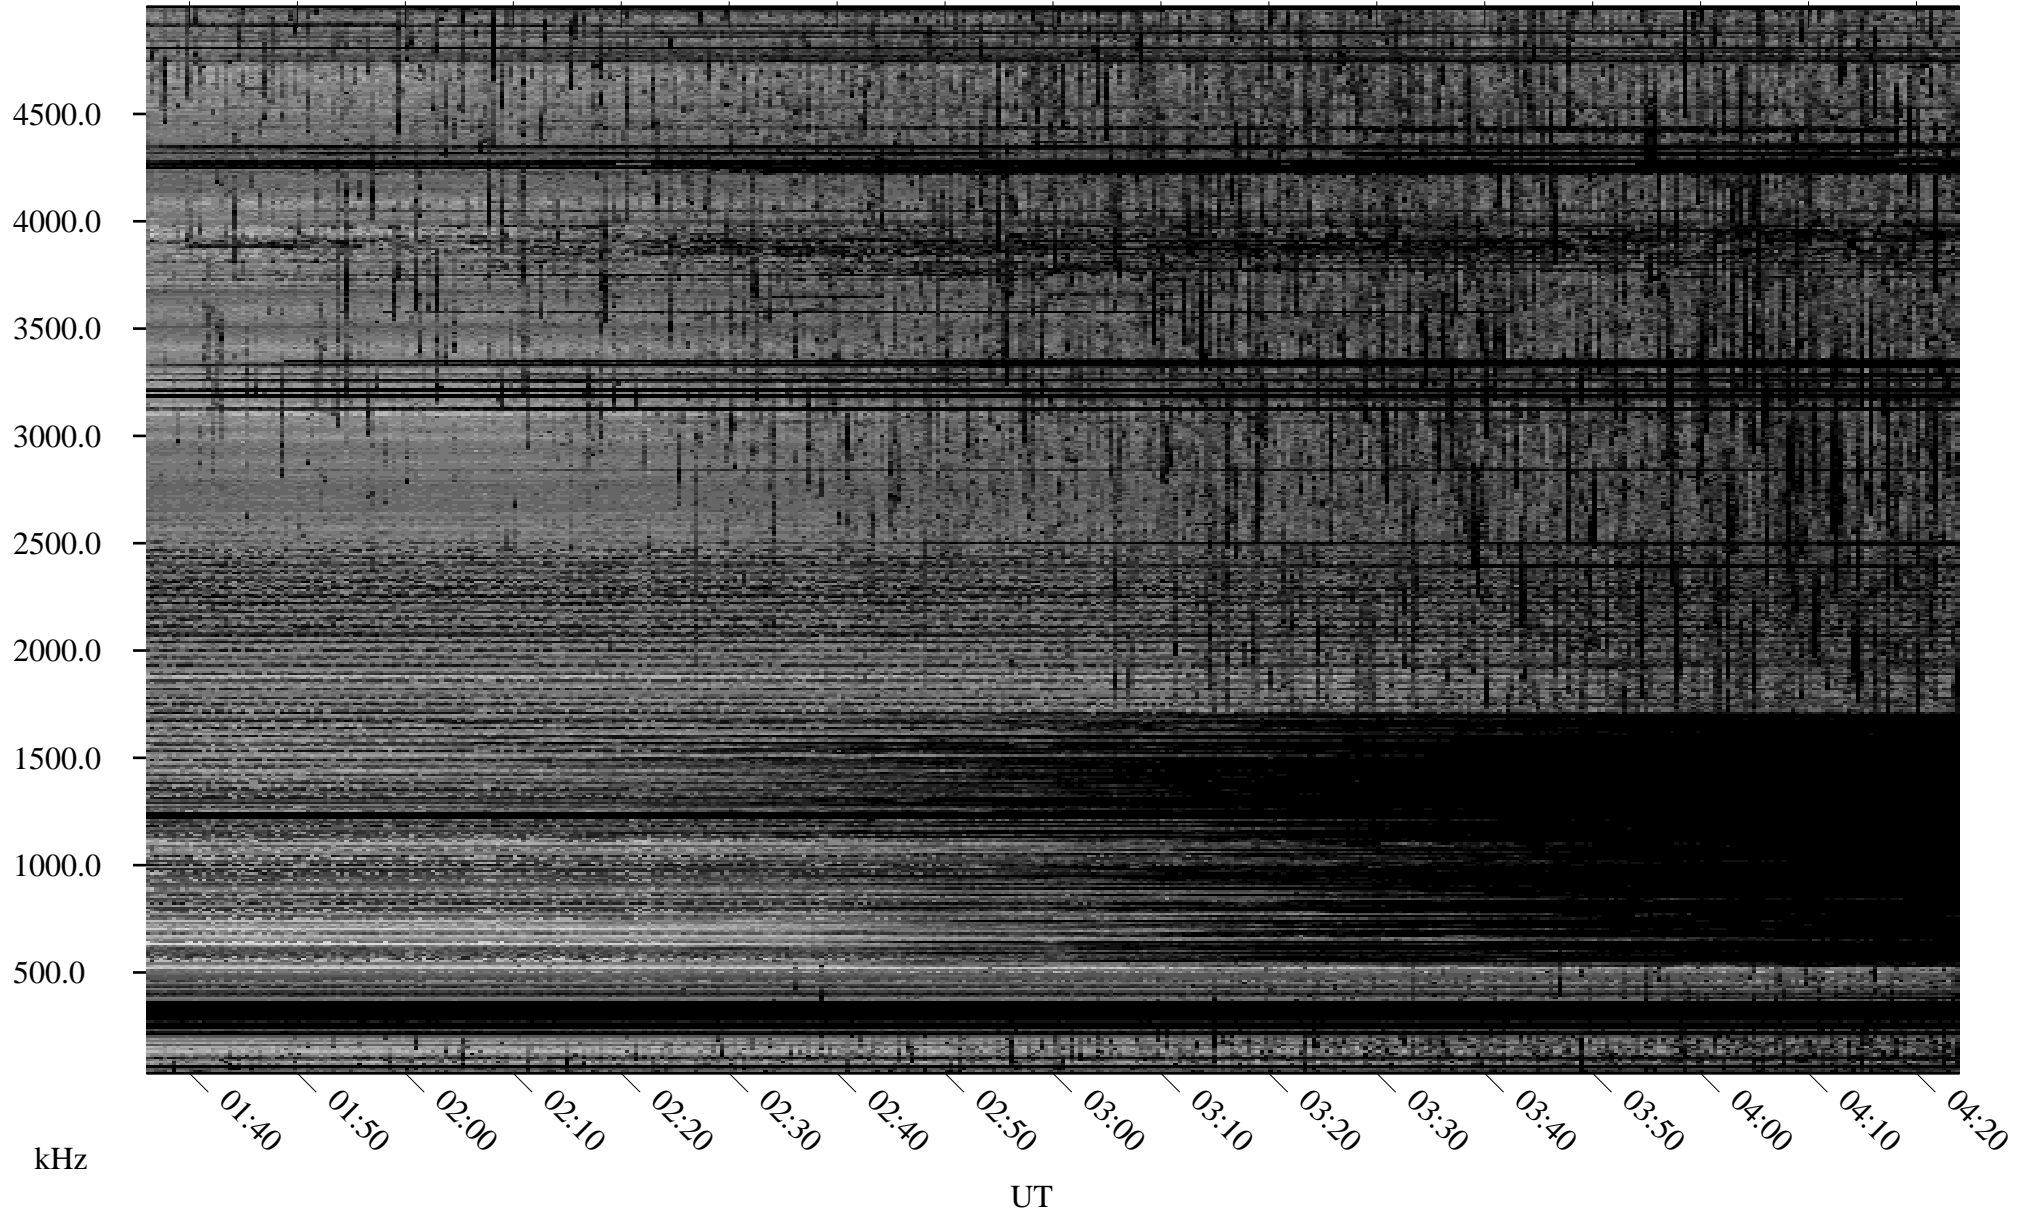

06/26/2006 Churchill, Manitoba

Linear Scale Black = 161 White = 15

ch061771.r01m max_12

Page 1

06/26/2006 Churchill, Manitoba

Linear Scale Black = 161 White = 15

ch061771.r01m max_12

Page 2

06/27/2006 Churchill, Manitoba

Linear Scale Black = 161 White = 15

ch061771.r01m max_12

Page 3

06/27/2006 Churchill, Manitoba

Linear Scale Black = 161 White = 15

ch061771.r01m max_12

Page 4

06/27/2006 Churchill, Manitoba

Linear Scale Black = 161 White = 15

ch061771l.r01m max_12

Page 5

06/27/2006 Churchill, Manitoba

Linear Scale Black = 161 White = 15

ch061771l.r01m max_12

Page 6

06/27/2006 Churchill, Manitoba

Linear Scale Black = 161 White = 15

ch061771.r01m max_12

Page 7

06/27/2006 Churchill, Manitoba

Linear Scale Black = 161 White = 15

ch061771l.r01m max_12

Page 8