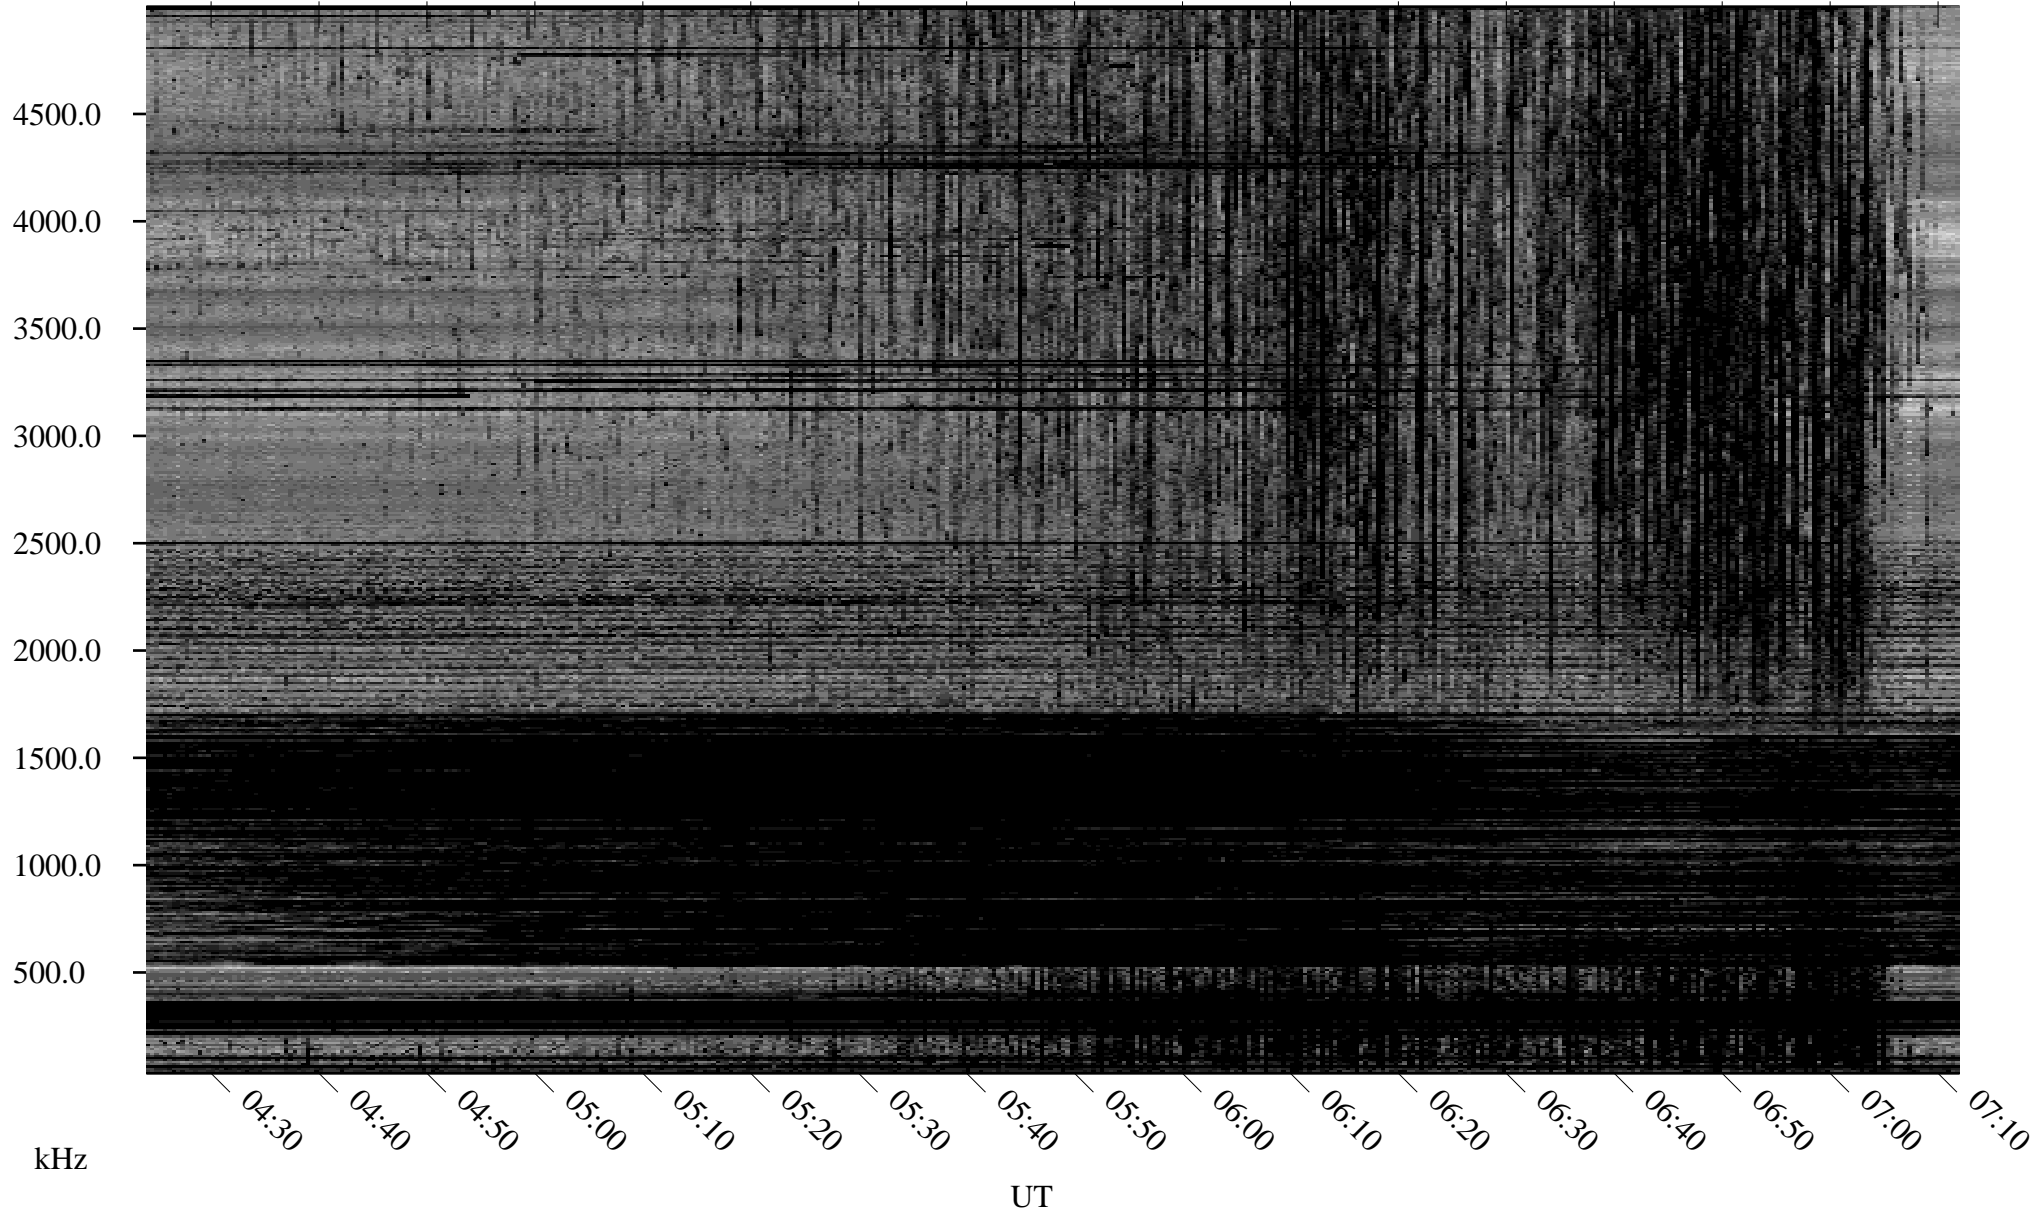

# 06/27/2006 Churchill, Manitoba

Linear Scale    Black = 161    White = 15

ch06178l.r00m max\_12

Page 1

# 06/27/2006 Churchill, Manitoba

Linear Scale    Black = 161    White = 15

ch06178l.r00m max\_12

Page 2

# 06/28/2006 Churchill, Manitoba

Linear Scale    Black = 161    White = 15

ch06178l.r00m max\_12

Page 3

# 06/28/2006 Churchill, Manitoba

Linear Scale    Black = 161    White = 15

ch06178l.r00m max\_12

Page 4