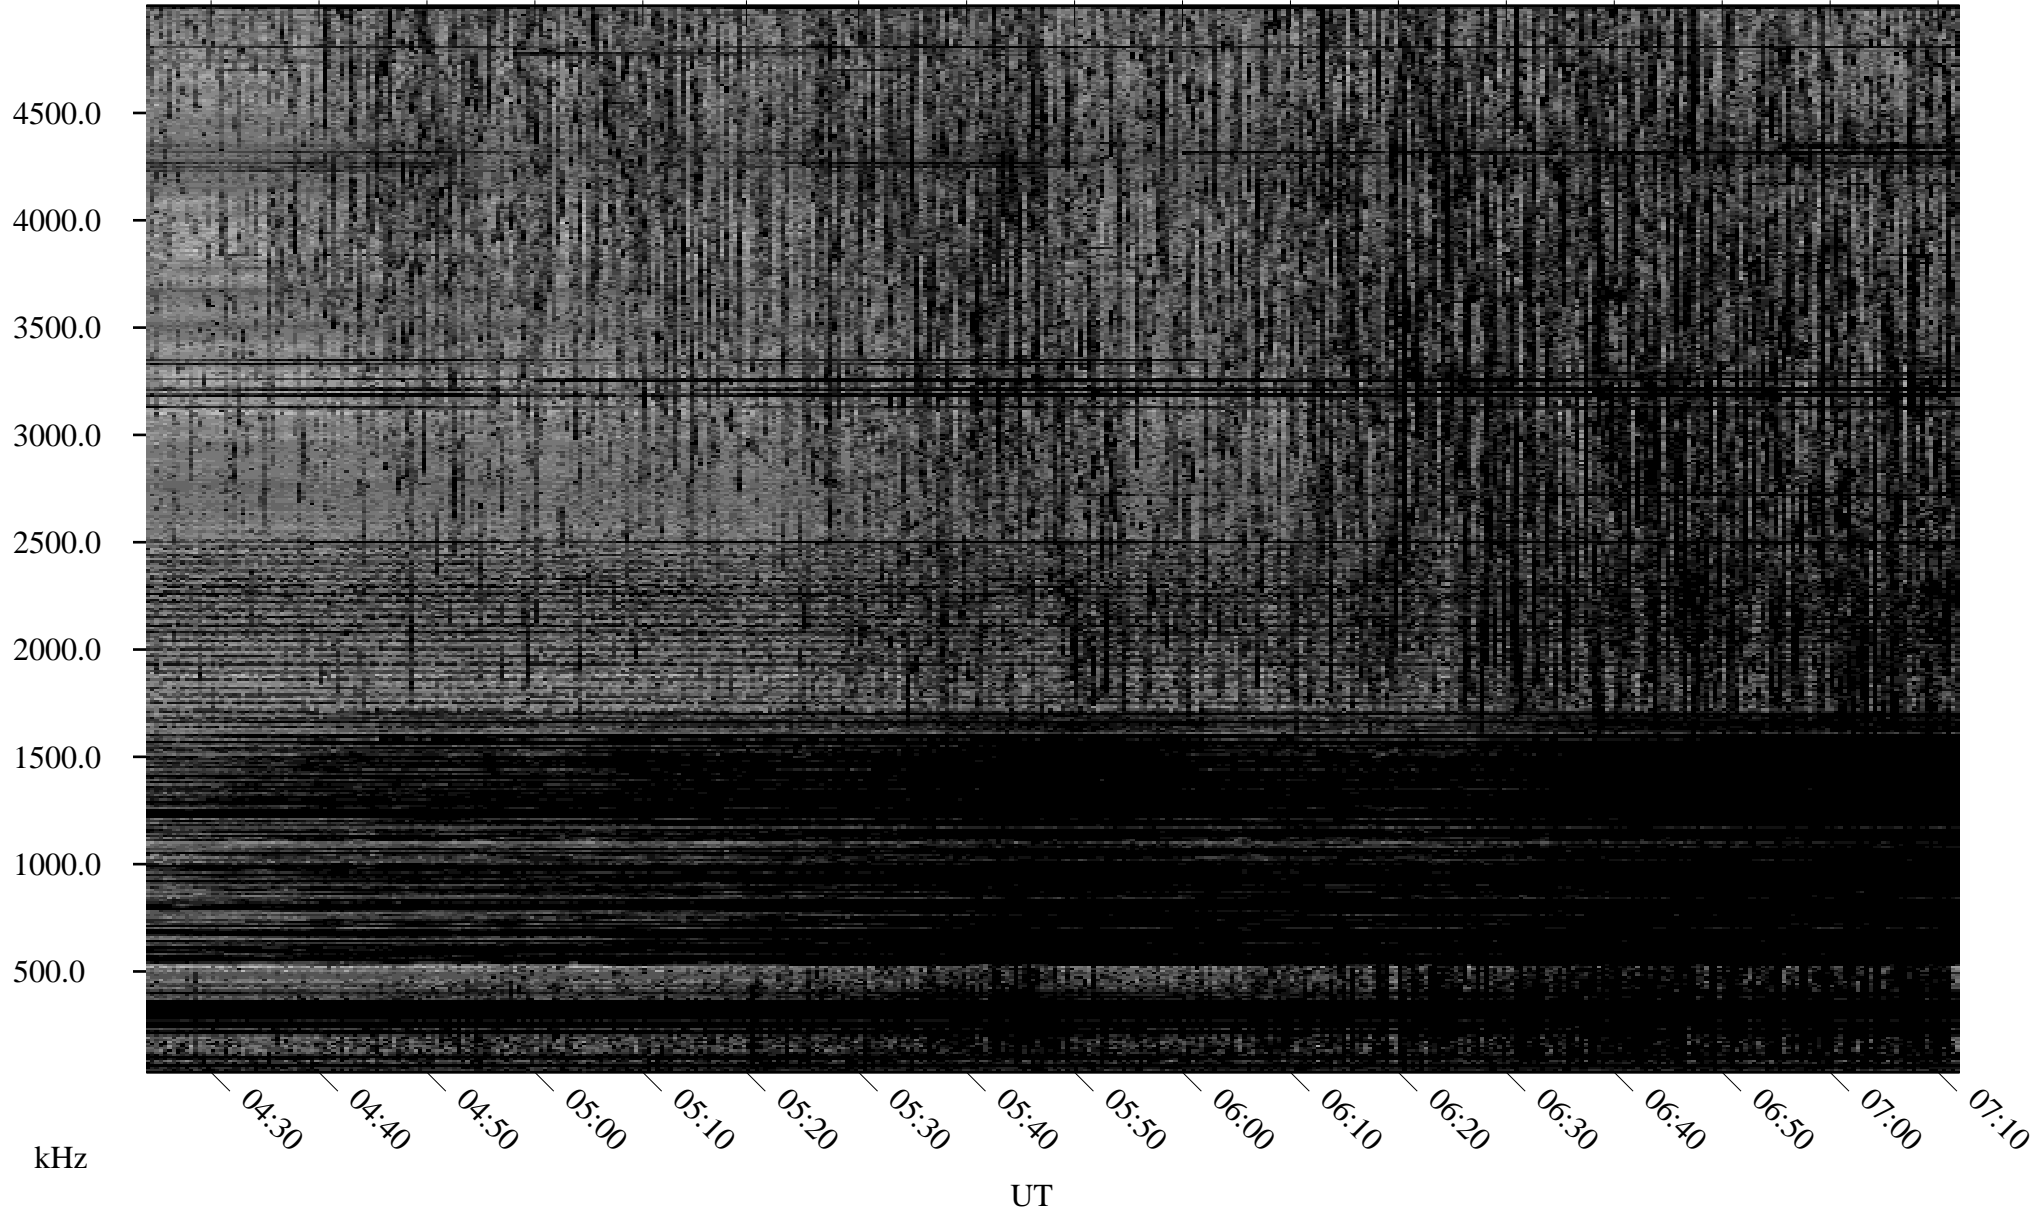

06/28/2006 Churchill, Manitoba

Linear Scale Black = 161 White = 15

ch06179l.r00m max_12

Page 1

06/28/2006 Churchill, Manitoba

Linear Scale Black = 161 White = 15

ch06179l.r00m max_12

Page 2

06/29/2006 Churchill, Manitoba

Linear Scale Black = 161 White = 15

ch06179l.r00m max_12

Page 3

06/29/2006 Churchill, Manitoba

Linear Scale Black = 161 White = 15

ch06179l.r00m max_12

Page 4

06/29/2006 Churchill, Manitoba

Linear Scale Black = 161 White = 15

ch06179l.r00m max_12

06/29/2006 Churchill, Manitoba

Linear Scale Black = 161 White = 15

ch06179l.r00m max_12

Page 6

06/29/2006 Churchill, Manitoba

Linear Scale Black = 161 White = 15

ch06179l.r00m max_12

Page 7

06/29/2006 Churchill, Manitoba

Linear Scale Black = 161 White = 15

ch06179l.r00m max_12