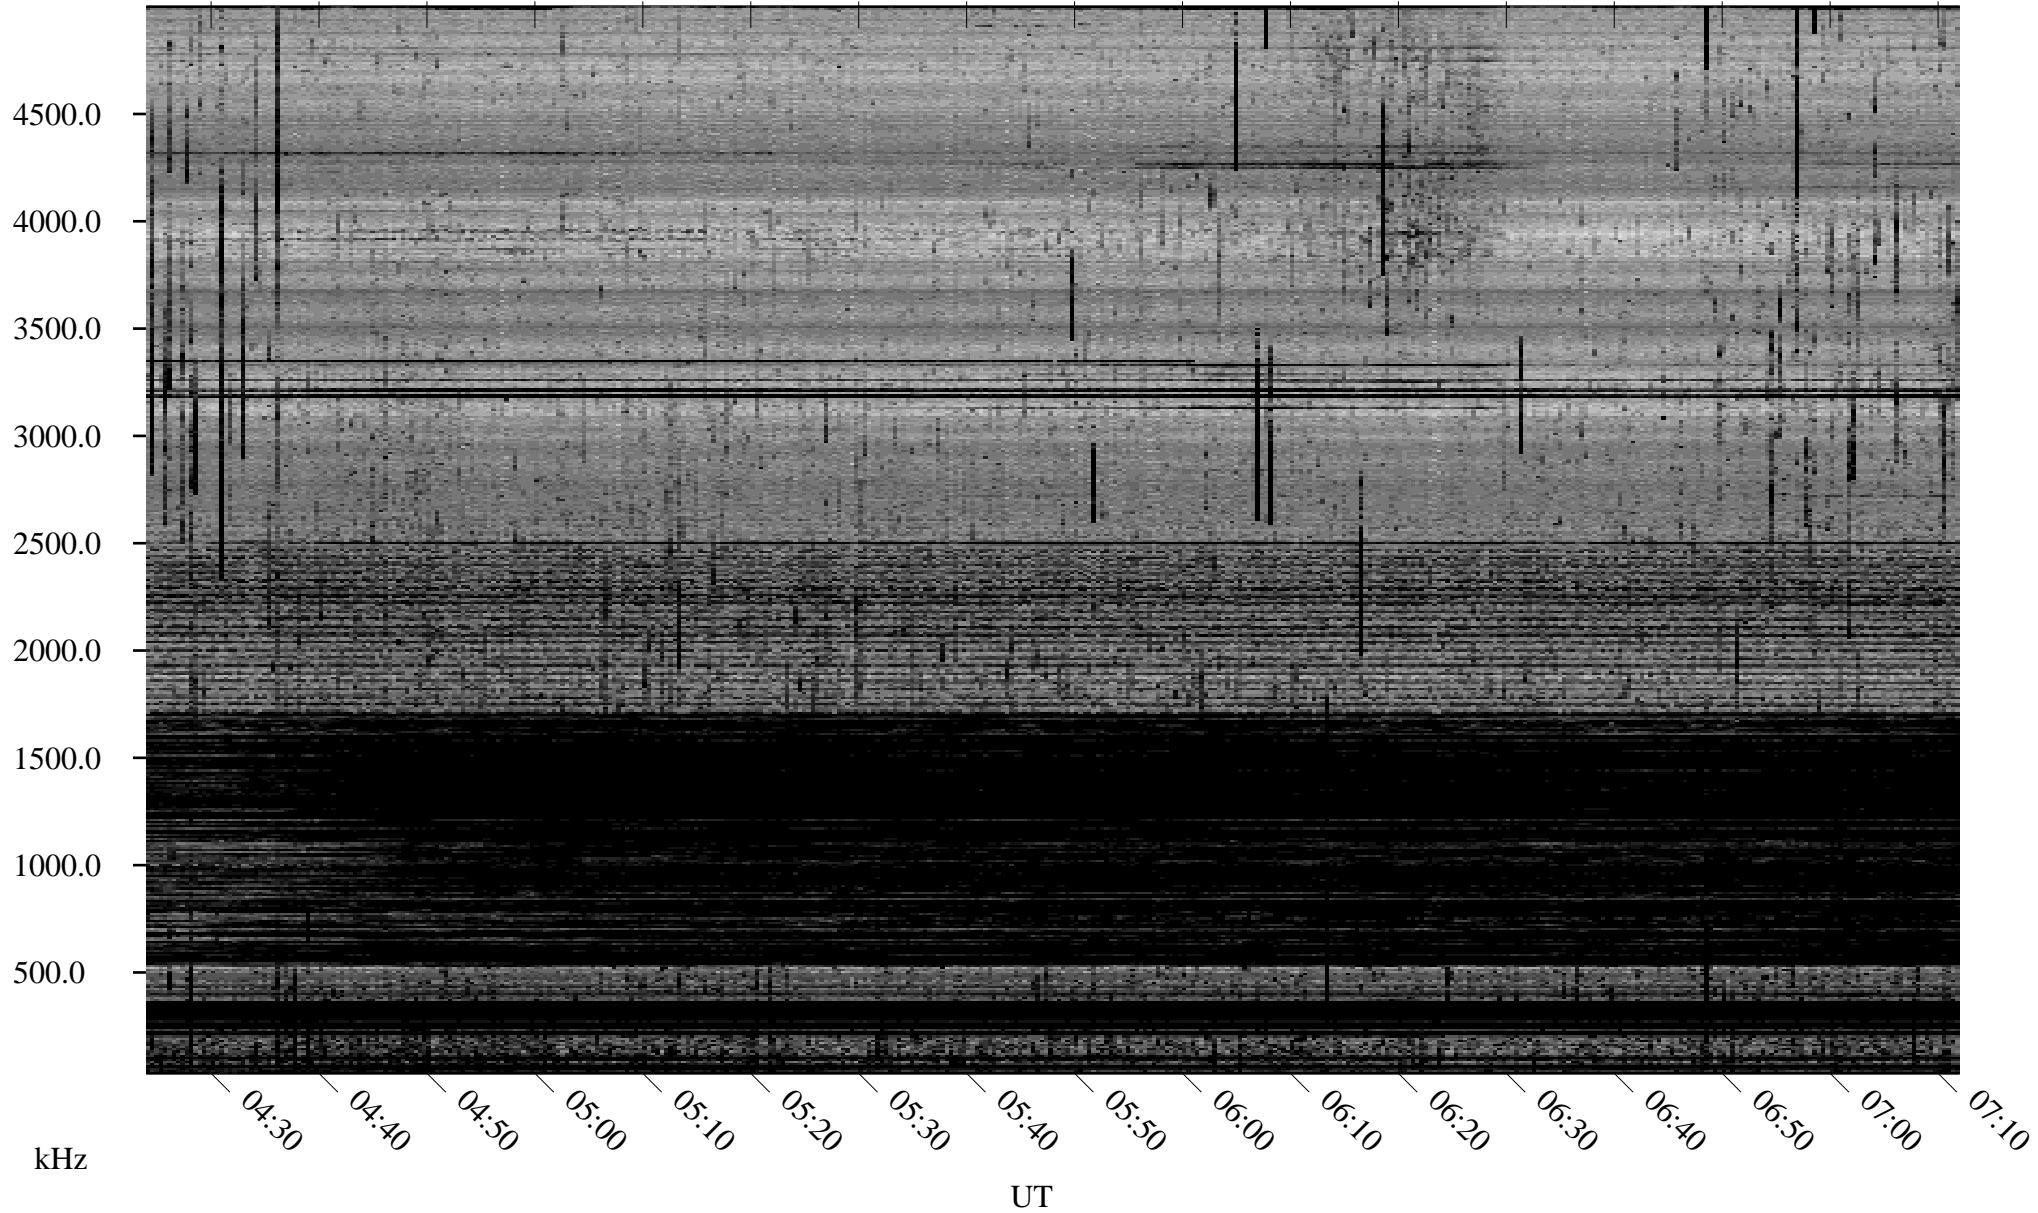

06/29/2006 Churchill, Manitoba

Linear Scale Black = 161 White = 15

ch06180l.r00m max_12

Page 1

06/29/2006 Churchill, Manitoba

Linear Scale Black = 161 White = 15

ch06180l.r00m max_12

Page 2

06/30/2006 Churchill, Manitoba

Linear Scale Black = 161 White = 15

ch06180l.r00m max_12

Page 3

06/30/2006 Churchill, Manitoba

Linear Scale Black = 161 White = 15

ch06180l.r00m max_12

Page 4

06/30/2006 Churchill, Manitoba

Linear Scale Black = 161 White = 15

ch06180l.r00m max_12

Page 5

06/30/2006 Churchill, Manitoba

Linear Scale Black = 161 White = 15

ch06180l.r00m max_12

Page 6

06/30/2006 Churchill, Manitoba

Linear Scale Black = 161 White = 15

ch06180l.r00m max_12

Page 7

06/30/2006 Churchill, Manitoba

Linear Scale Black = 161 White = 15

ch06180l.r00m max_12

Page 8