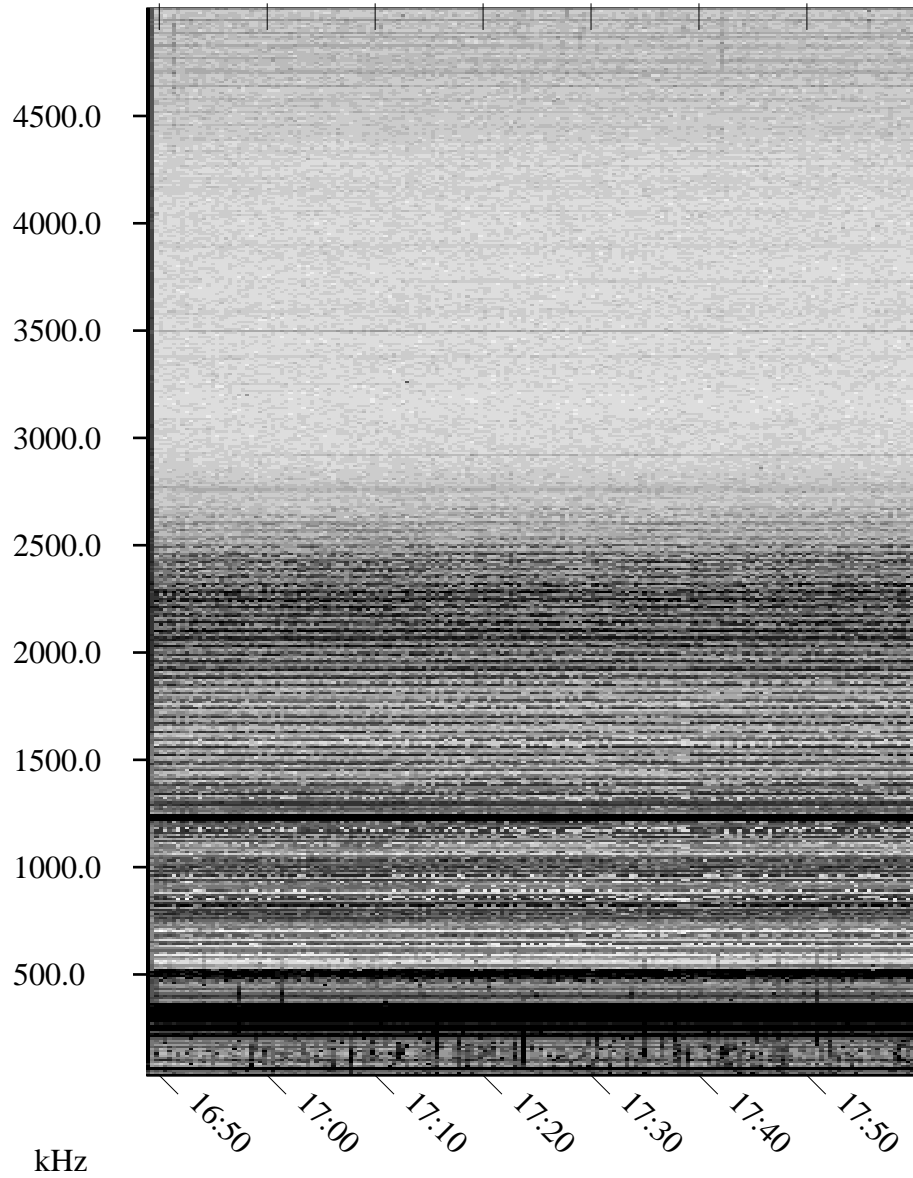

07/03/2006 Churchill, Manitoba

Linear Scale Black = 161 White = 15

ch06184l.r00m max_12

Page 1

UT