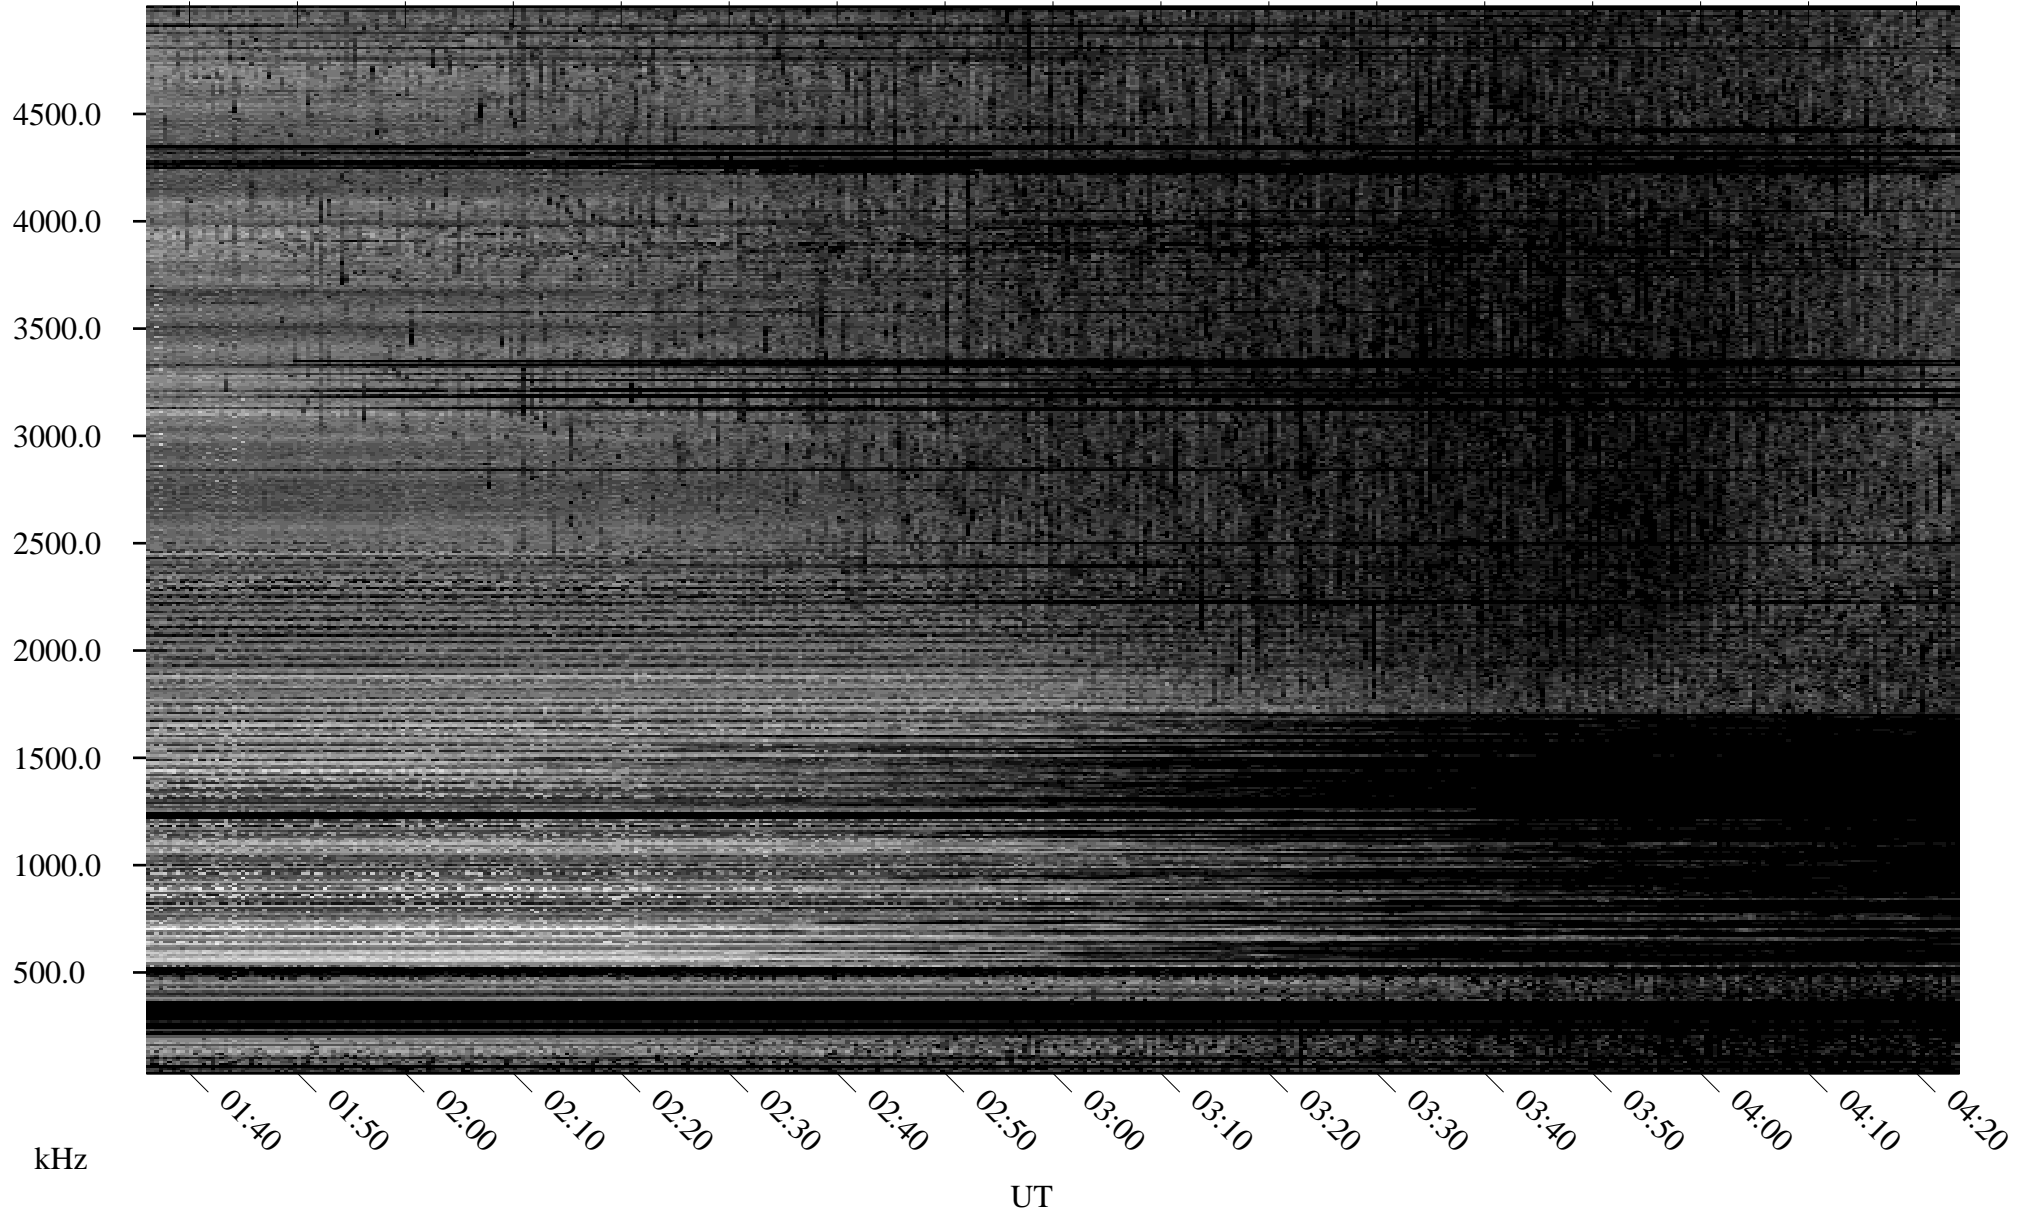

07/03/2006 Churchill, Manitoba

Linear Scale Black = 161 White = 15

ch06184l.r01m max_12

Page 1

07/03/2006 Churchill, Manitoba

Linear Scale Black = 161 White = 15

ch06184l.r01m max_12

Page 2

07/04/2006 Churchill, Manitoba

Linear Scale Black = 161 White = 15

ch06184l.r01m max_12

Page 3

07/04/2006 Churchill, Manitoba

Linear Scale Black = 161 White = 15

ch06184l.r01m max_12

Page 4

07/04/2006 Churchill, Manitoba

Linear Scale Black = 161 White = 15

ch06184l.r01m max_12

Page 5

07/04/2006 Churchill, Manitoba

Linear Scale Black = 161 White = 15

ch06184l.r01m max_12

Page 6

07/04/2006 Churchill, Manitoba

Linear Scale Black = 161 White = 15

ch06184l.r01m max_12

Page 7

07/04/2006 Churchill, Manitoba

Linear Scale Black = 161 White = 15

ch06184l.r01m max_12

Page 8