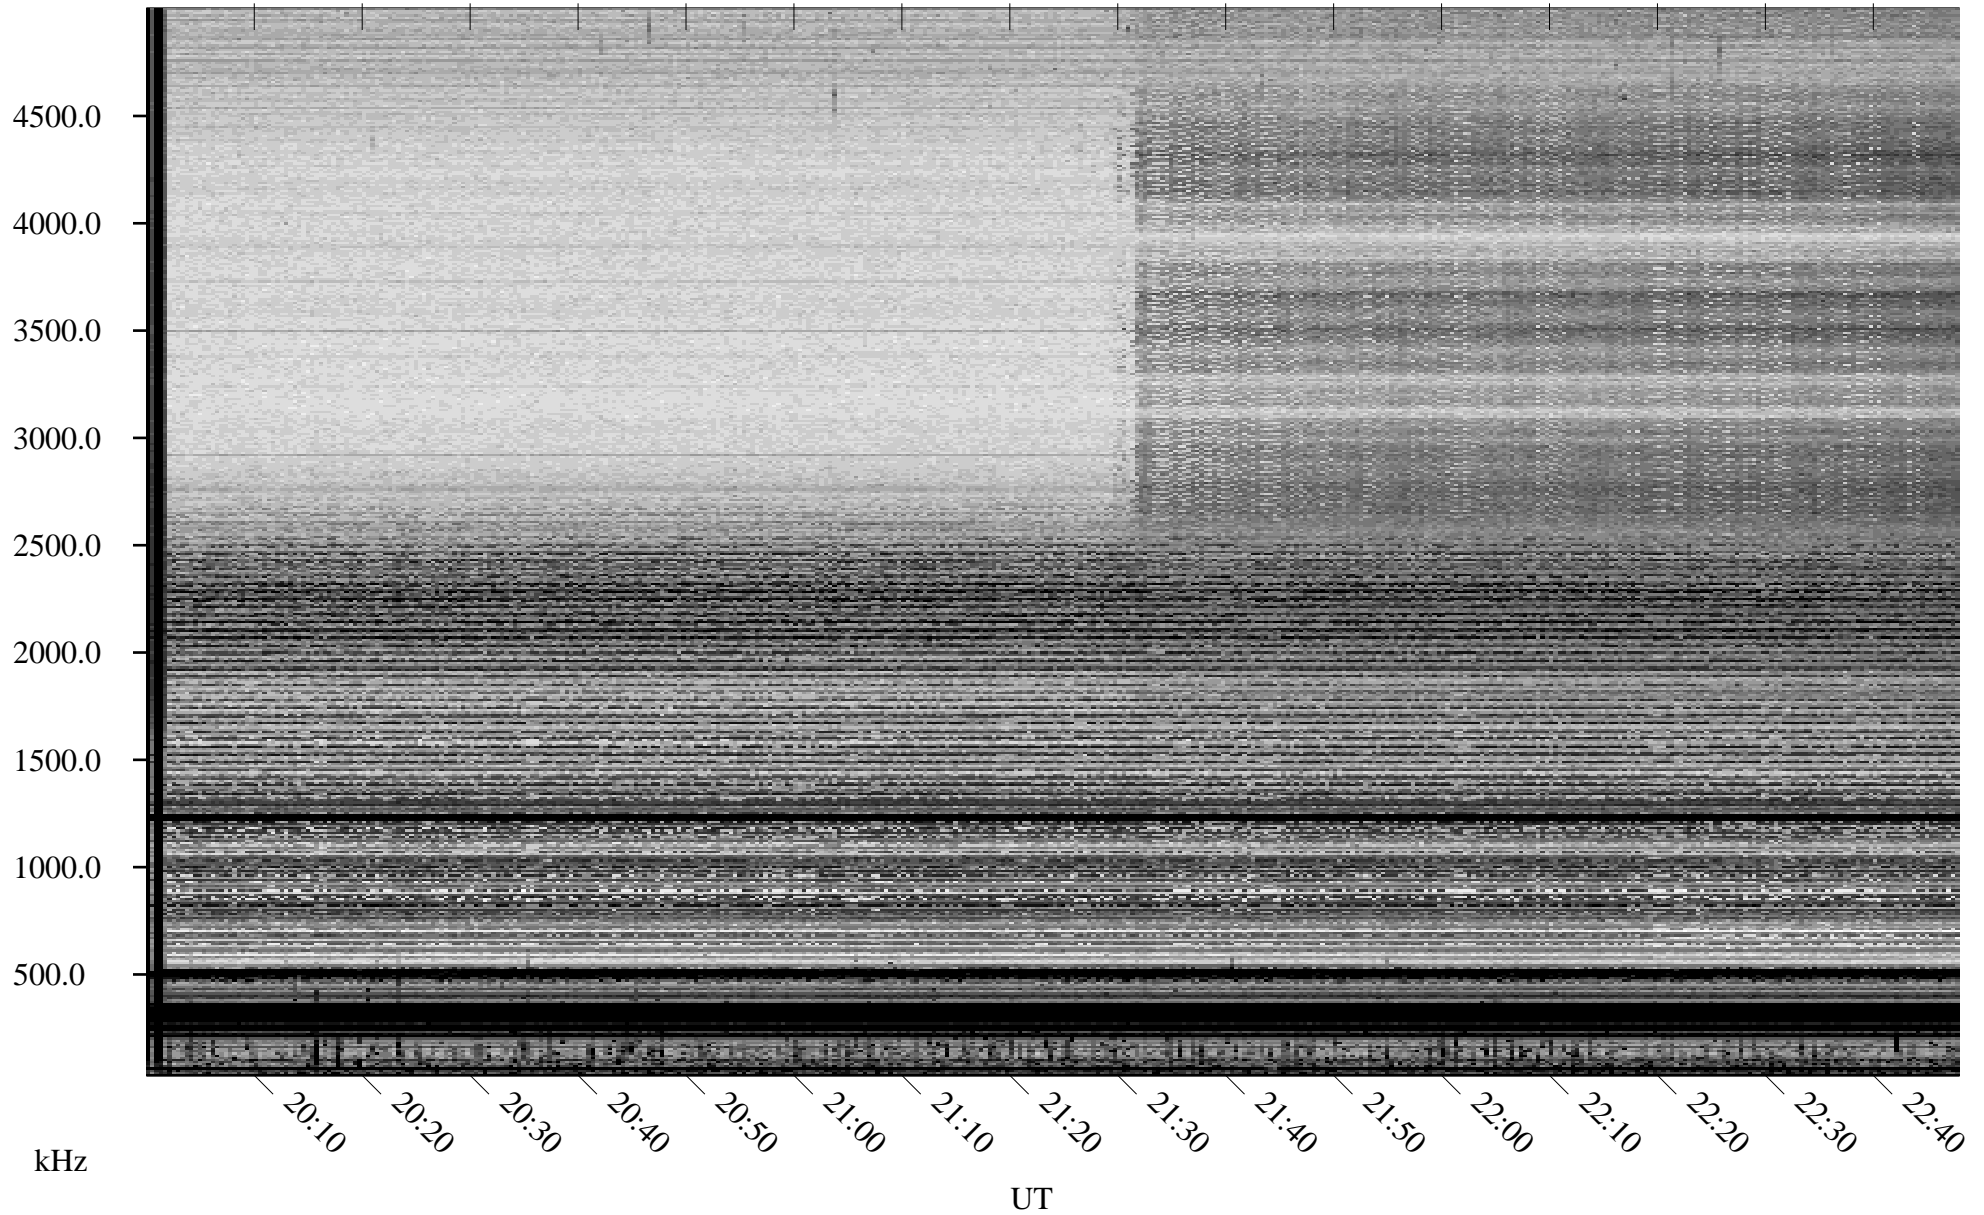

07/03/2006 Churchill, Manitoba

Linear Scale Black = 161 White = 15

ch06184l.r01m max_12

Page 1

07/03/2006 Churchill, Manitoba

Linear Scale Black = 161 White = 15

ch06184l.r01m max_12

Page 2

07/04/2006 Churchill, Manitoba

Linear Scale Black = 161 White = 15

ch06184l.r01m max_12

Page 3

07/04/2006 Churchill, Manitoba

Linear Scale Black = 161 White = 15

ch06184l.r01m max_12

Page 4

07/04/2006 Churchill, Manitoba

Linear Scale Black = 161 White = 15

ch06184l.r01m max_12

Page 5

07/04/2006 Churchill, Manitoba

Linear Scale Black = 161 White = 15

ch06184l.r01m max_12

Page 6

07/04/2006 Churchill, Manitoba

Linear Scale Black = 161 White = 15

ch06184l.r01m max_12

Page 7

07/04/2006 Churchill, Manitoba

Linear Scale Black = 161 White = 15

ch06184l.r01m max_12

Page 8