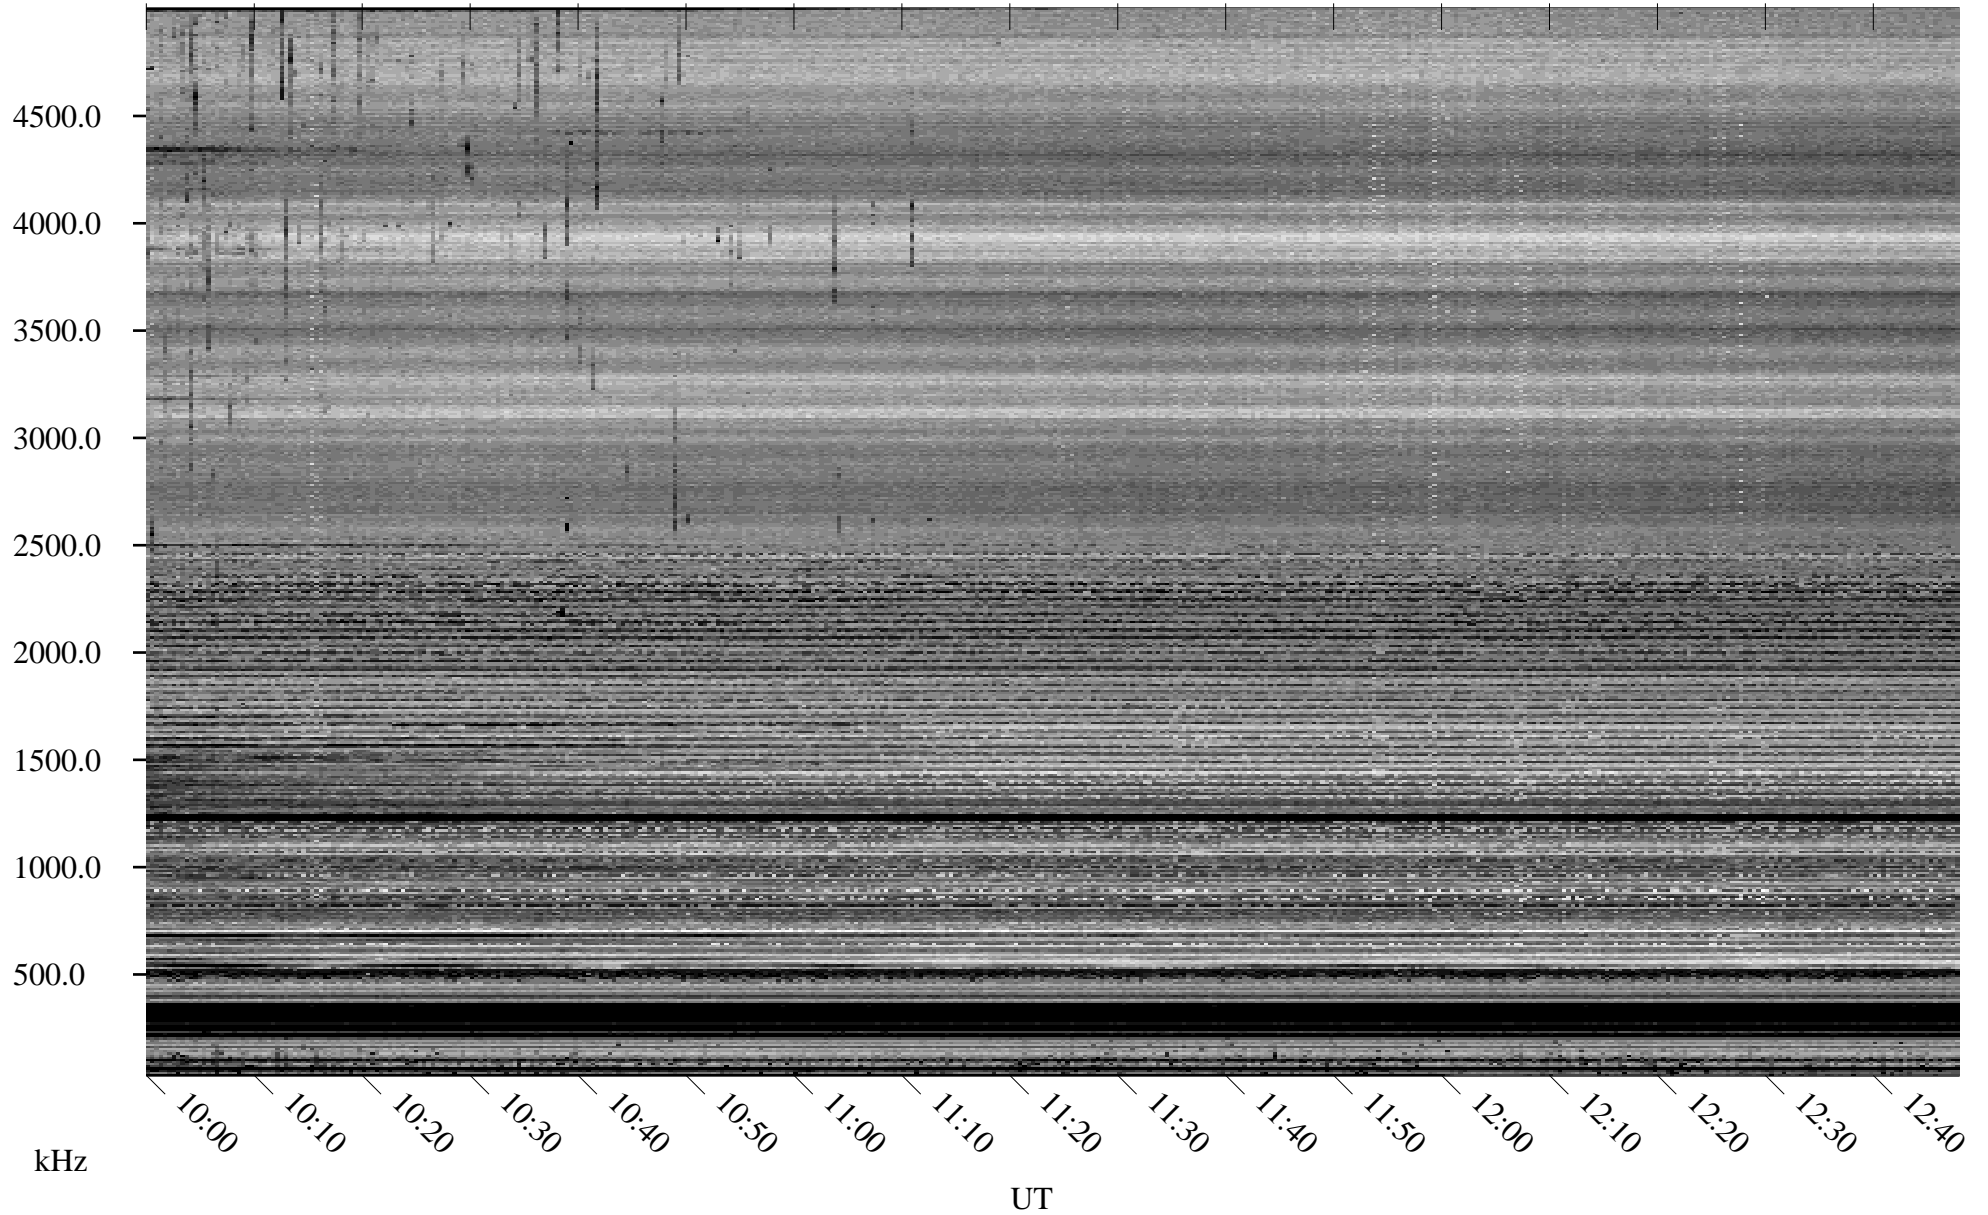

07/03/2006 Churchill, Manitoba

Linear Scale Black = 161 White = 15

ch06184l.r01m max_12

Page 1

07/03/2006 Churchill, Manitoba

Linear Scale Black = 161 White = 15

ch06184l.r01m max_12

Page 2

07/04/2006 Churchill, Manitoba

Linear Scale Black = 161 White = 15

ch06184l.r01m max_12

Page 3

07/04/2006 Churchill, Manitoba

Linear Scale Black = 161 White = 15

ch06184l.r01m max_12

Page 4

07/04/2006 Churchill, Manitoba

Linear Scale Black = 161 White = 15

ch06184l.r01m max_12

Page 5

07/04/2006 Churchill, Manitoba

Linear Scale Black = 161 White = 15

ch06184l.r01m max_12

Page 6

07/04/2006 Churchill, Manitoba

Linear Scale Black = 161 White = 15

ch06184l.r01m max_12

Page 7

07/04/2006 Churchill, Manitoba

Linear Scale Black = 161 White = 15

ch06184l.r01m max_12

Page 8