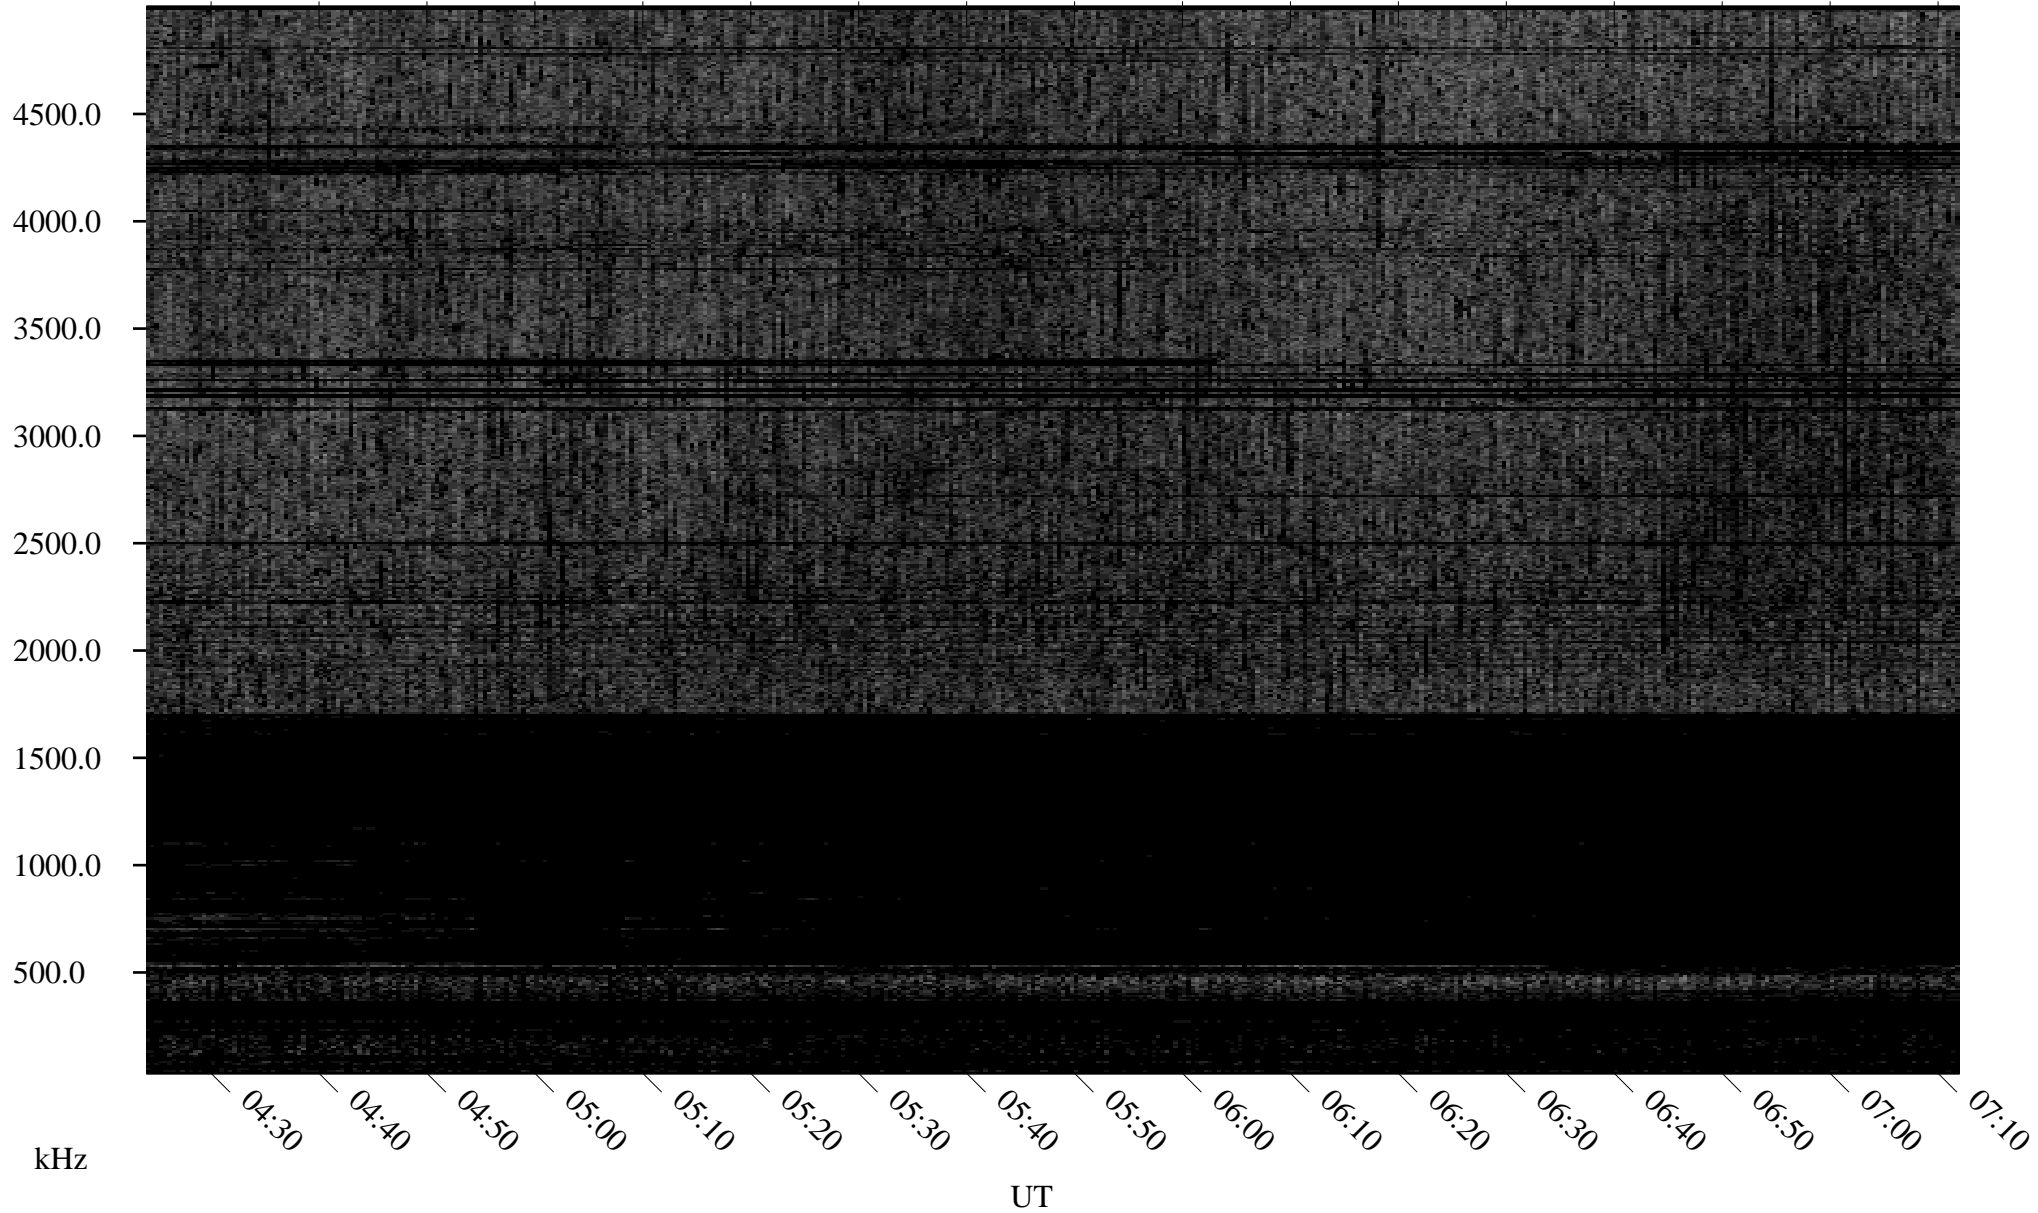

07/03/2006 Churchill, Manitoba

Linear Scale Black = 161 White = 15

ch06184l.r01m max_12

Page 1

07/03/2006 Churchill, Manitoba

Linear Scale Black = 161 White = 15

ch06184l.r01m max_12

Page 2

07/04/2006 Churchill, Manitoba

Linear Scale Black = 161 White = 15

ch06184l.r01m max_12

Page 3

07/04/2006 Churchill, Manitoba

Linear Scale Black = 161 White = 15

ch06184l.r01m max_12

Page 4

07/04/2006 Churchill, Manitoba

Linear Scale Black = 161 White = 15

ch06184l.r01m max_12

Page 5

07/04/2006 Churchill, Manitoba

Linear Scale Black = 161 White = 15

ch06184l.r01m max_12

Page 6

07/04/2006 Churchill, Manitoba

Linear Scale Black = 161 White = 15

ch06184l.r01m max_12

Page 7

07/04/2006 Churchill, Manitoba

Linear Scale Black = 161 White = 15

ch06184l.r01m max_12

Page 8