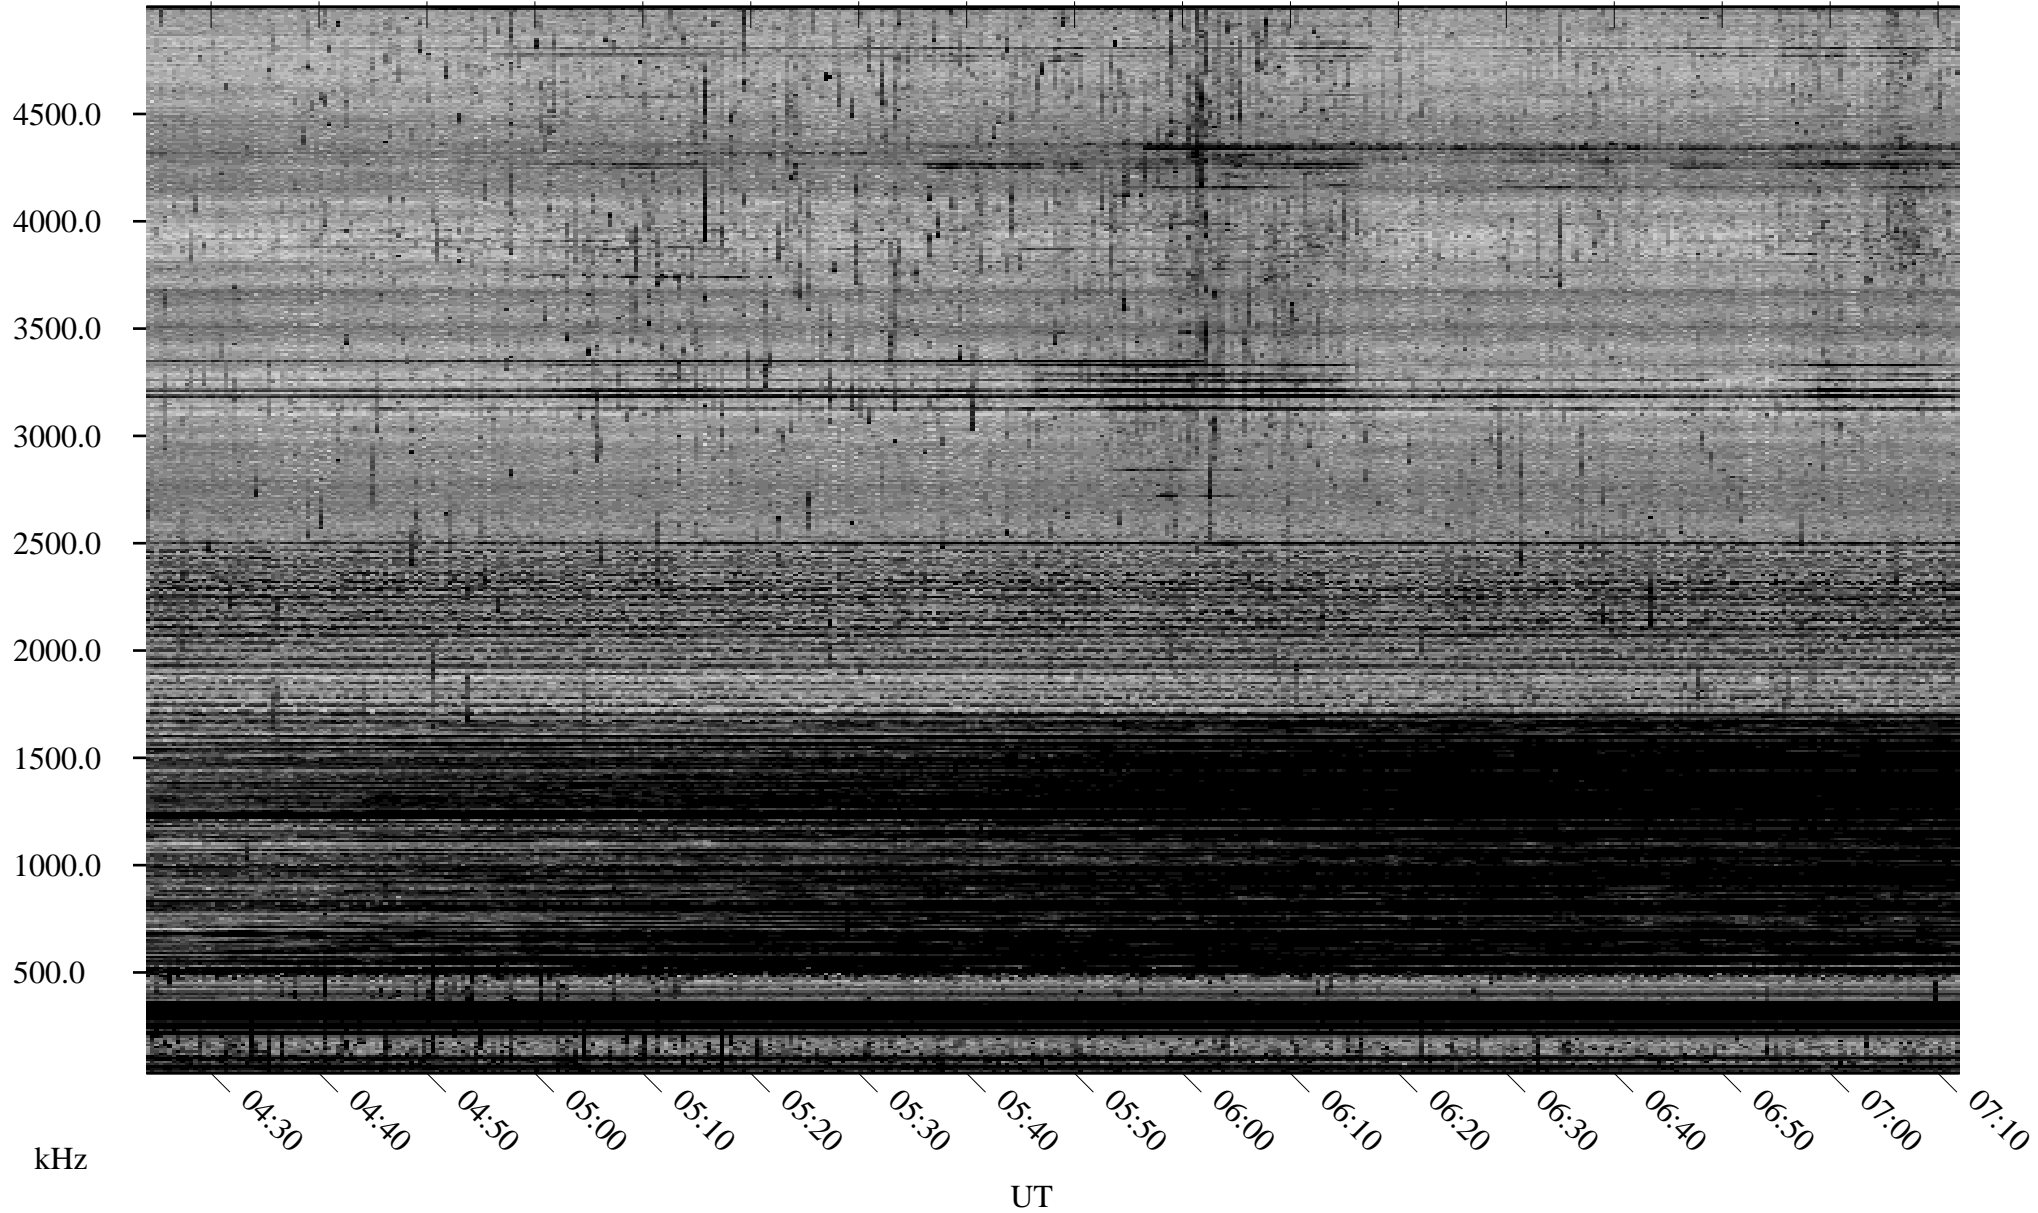

07/06/2006 Churchill, Manitoba

Linear Scale Black = 161 White = 15

ch06187l.r01m max_12

Page 1

07/06/2006 Churchill, Manitoba

Linear Scale Black = 161 White = 15

ch06187l.r01m max_12

Page 2

07/07/2006 Churchill, Manitoba

Linear Scale Black = 161 White = 15

ch06187l.r01m max_12

Page 3

07/07/2006 Churchill, Manitoba

Linear Scale Black = 161 White = 15

ch06187l.r01m max_12

Page 4

07/07/2006 Churchill, Manitoba

Linear Scale Black = 161 White = 15

ch06187l.r01m max_12

Page 5

07/07/2006 Churchill, Manitoba

Linear Scale Black = 161 White = 15

ch06187l.r01m max_12

Page 6

07/07/2006 Churchill, Manitoba

Linear Scale Black = 161 White = 15

ch06187l.r01m max_12

Page 7

07/07/2006 Churchill, Manitoba

Linear Scale Black = 161 White = 15

ch06187l.r01m max_12

Page 8