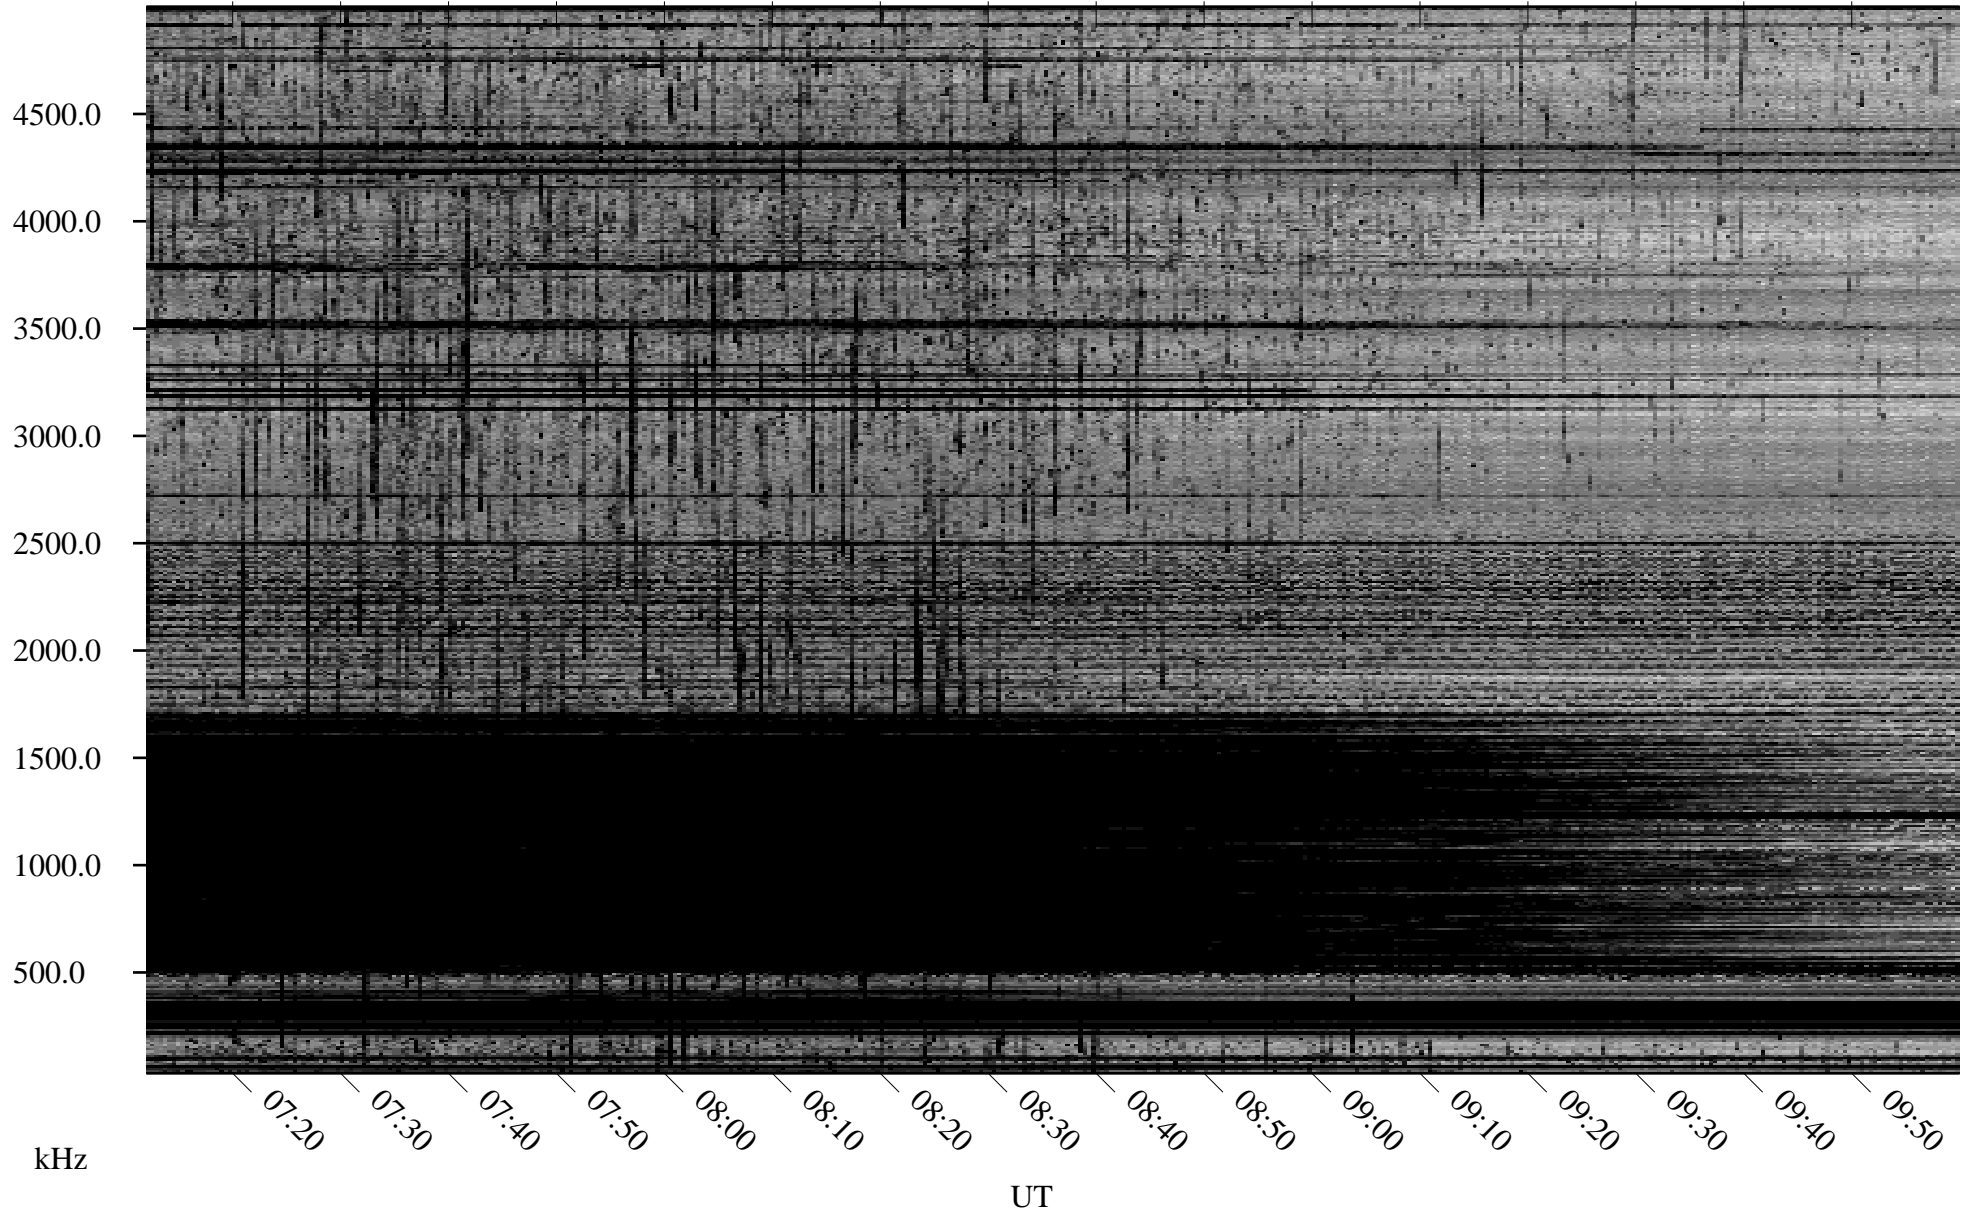

07/08/2006 Churchill, Manitoba

Linear Scale Black = 161 White = 15

ch06189l.r00m max_12

Page 1

07/08/2006 Churchill, Manitoba

Linear Scale Black = 161 White = 15

ch06189l.r00m max_12

Page 2

07/09/2006 Churchill, Manitoba

Linear Scale Black = 161 White = 15

ch06189l.r00m max_12

Page 3

07/09/2006 Churchill, Manitoba

Linear Scale Black = 161 White = 15

ch06189l.r00m max_12

Page 4

07/09/2006 Churchill, Manitoba

Linear Scale Black = 161 White = 15

ch06189l.r00m max_12

Page 5

07/09/2006 Churchill, Manitoba

Linear Scale Black = 161 White = 15

ch06189l.r00m max_12

Page 6

07/09/2006 Churchill, Manitoba

Linear Scale Black = 161 White = 15

ch06189l.r00m max_12

Page 7

07/09/2006 Churchill, Manitoba

Linear Scale Black = 161 White = 15

ch06189l.r00m max_12