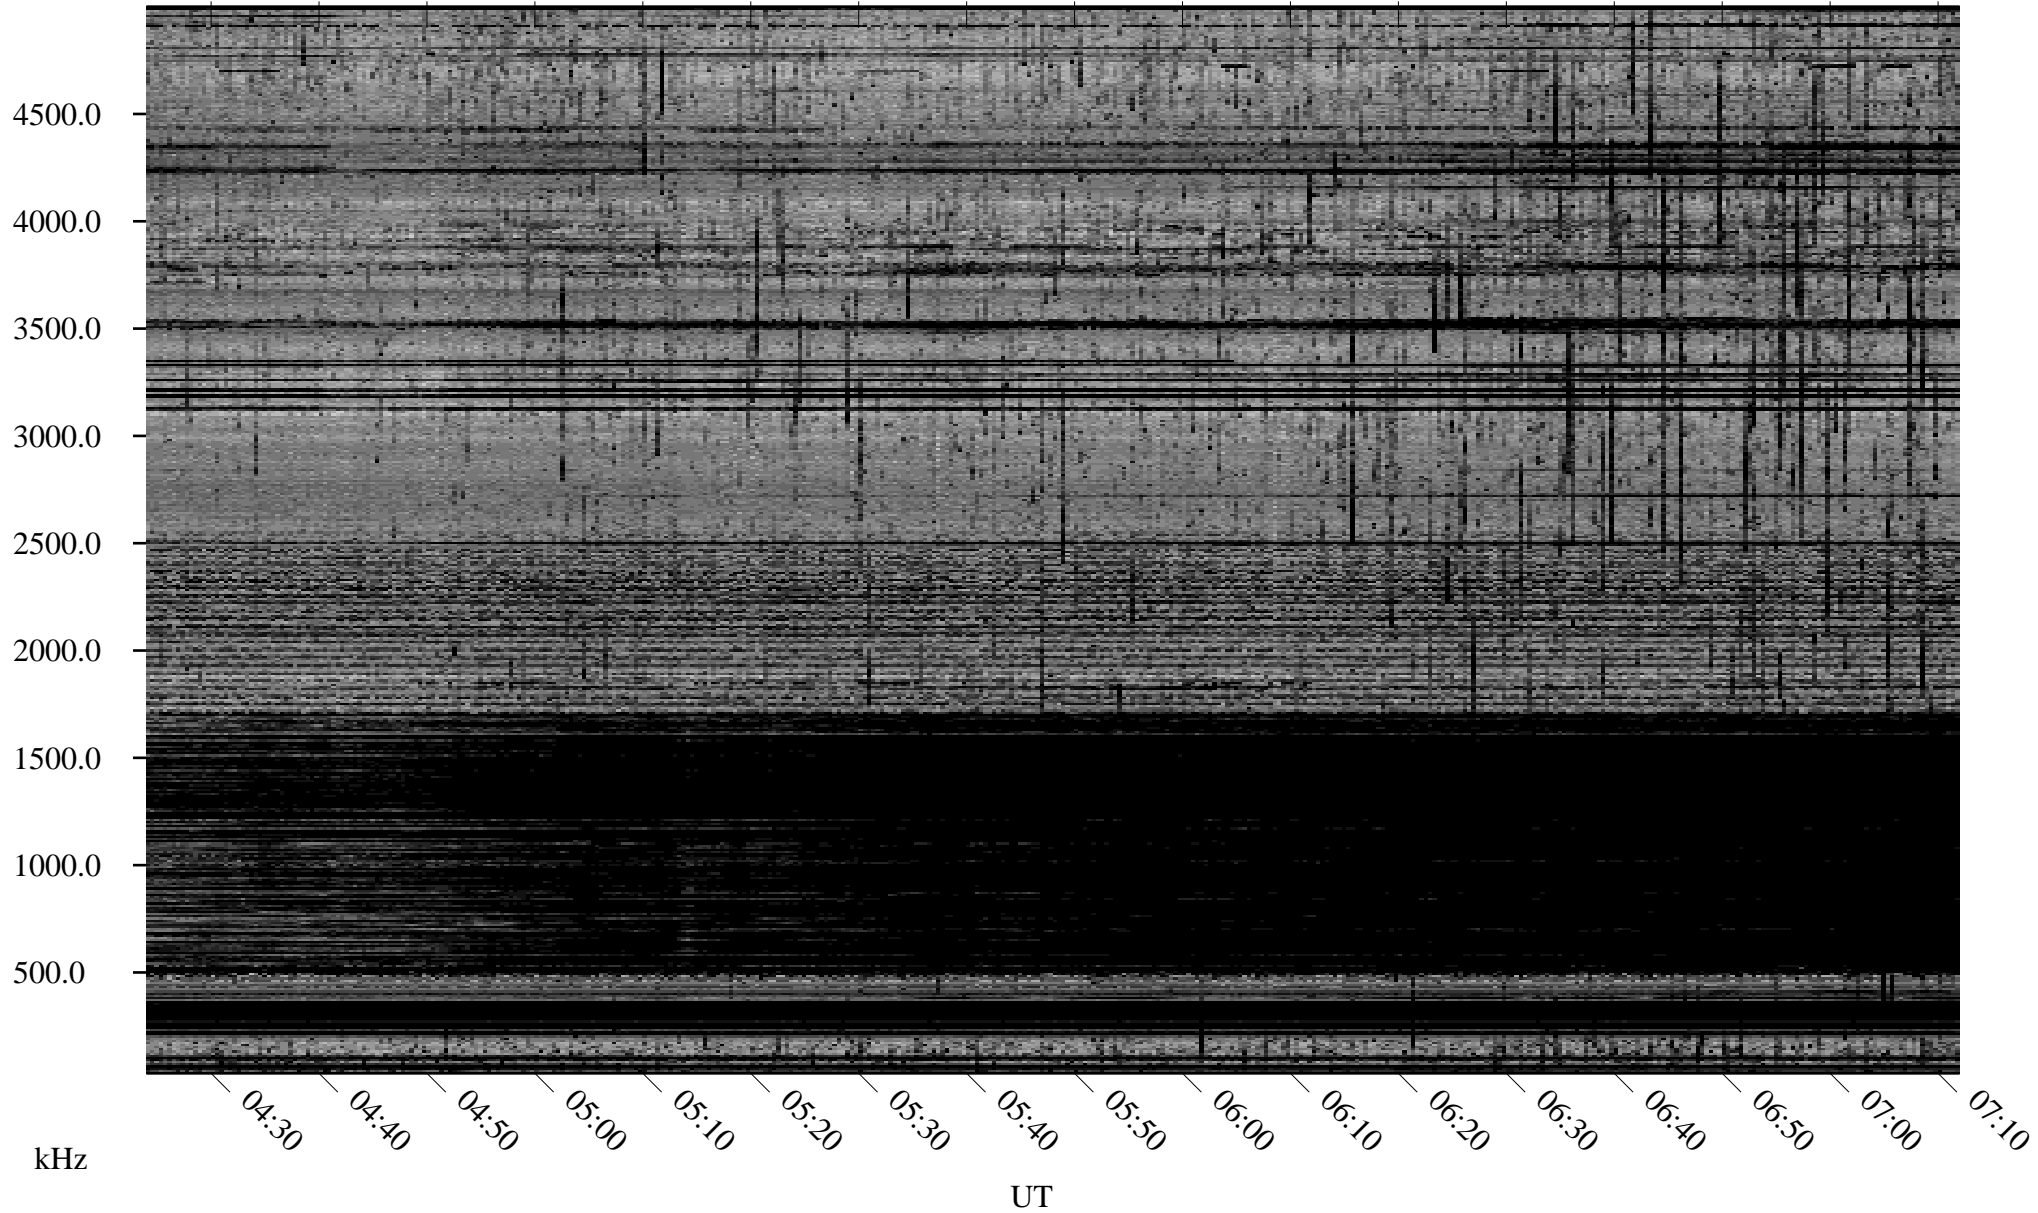

07/08/2006 Churchill, Manitoba

Linear Scale Black = 161 White = 15

ch06189l.r00m max_12

Page 1

07/08/2006 Churchill, Manitoba

Linear Scale Black = 161 White = 15

ch06189l.r00m max_12

Page 2

07/09/2006 Churchill, Manitoba

Linear Scale Black = 161 White = 15

ch06189l.r00m max_12

Page 3

07/09/2006 Churchill, Manitoba

Linear Scale Black = 161 White = 15

ch06189l.r00m max_12

Page 4

07/09/2006 Churchill, Manitoba

Linear Scale Black = 161 White = 15

ch06189l.r00m max_12

Page 5

07/09/2006 Churchill, Manitoba

Linear Scale Black = 161 White = 15

ch06189l.r00m max_12

Page 6

07/09/2006 Churchill, Manitoba

Linear Scale Black = 161 White = 15

ch06189l.r00m max_12

Page 7

07/09/2006 Churchill, Manitoba

Linear Scale Black = 161 White = 15

ch06189l.r00m max_12