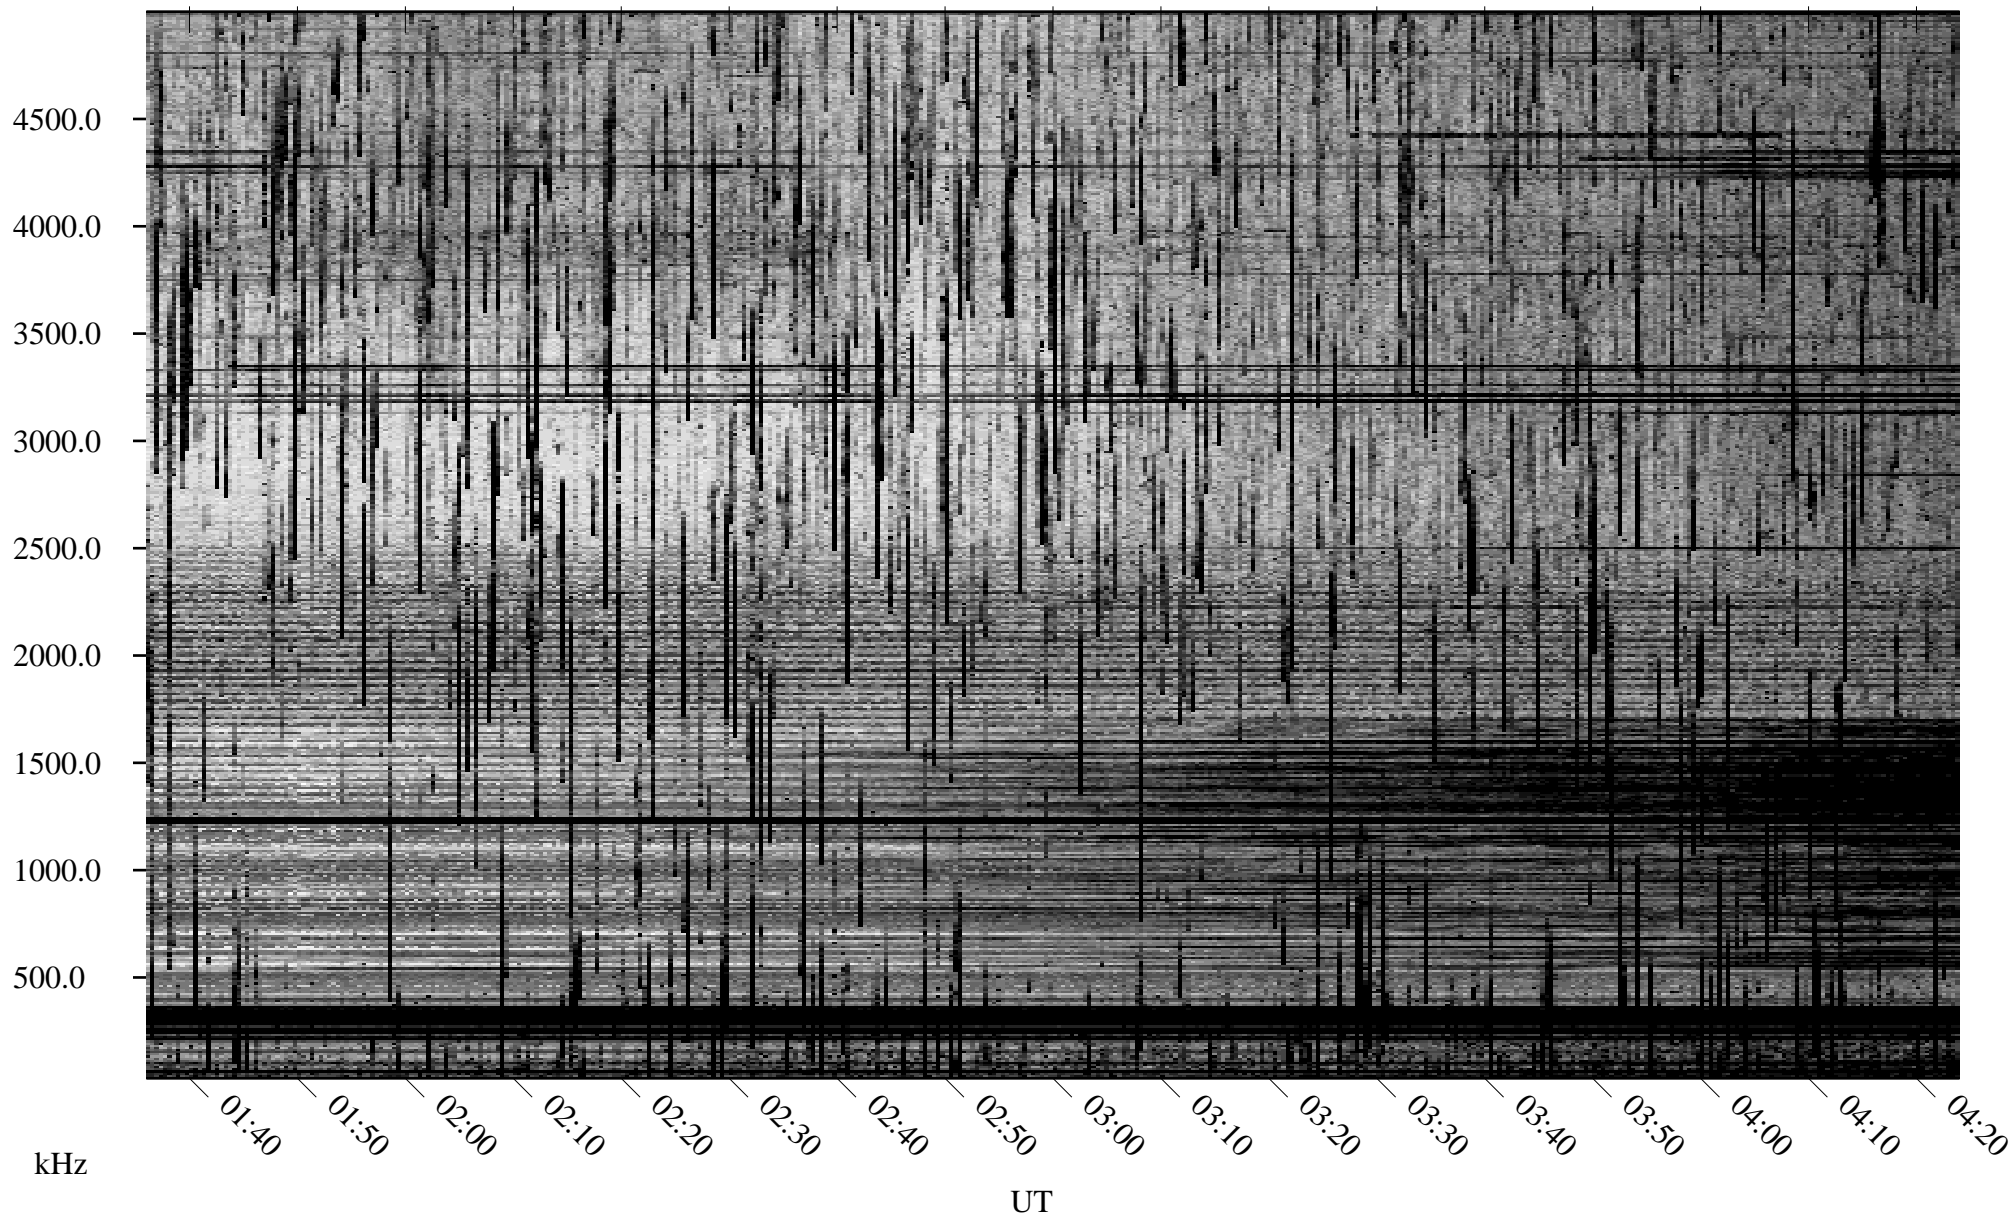

07/11/2006 Churchill, Manitoba

Linear Scale Black = 161 White = 15

ch06192l.r00m max_12

Page 1

07/11/2006 Churchill, Manitoba

Linear Scale Black = 161 White = 15

ch06192l.r00m max_12

Page 2

07/12/2006 Churchill, Manitoba

Linear Scale Black = 161 White = 15

ch06192l.r00m max_12

Page 3

07/12/2006 Churchill, Manitoba

Linear Scale Black = 161 White = 15

ch06192l.r00m max_12

Page 4

07/12/2006 Churchill, Manitoba

Linear Scale Black = 161 White = 15

ch06192l.r00m max_12

Page 5

07/12/2006 Churchill, Manitoba

Linear Scale Black = 161 White = 15

ch06192l.r00m max_12

Page 6

07/12/2006 Churchill, Manitoba

Linear Scale Black = 161 White = 15

ch06192l.r00m max_12

Page 7

07/12/2006 Churchill, Manitoba

Linear Scale Black = 161 White = 15

ch06192l.r00m max_12