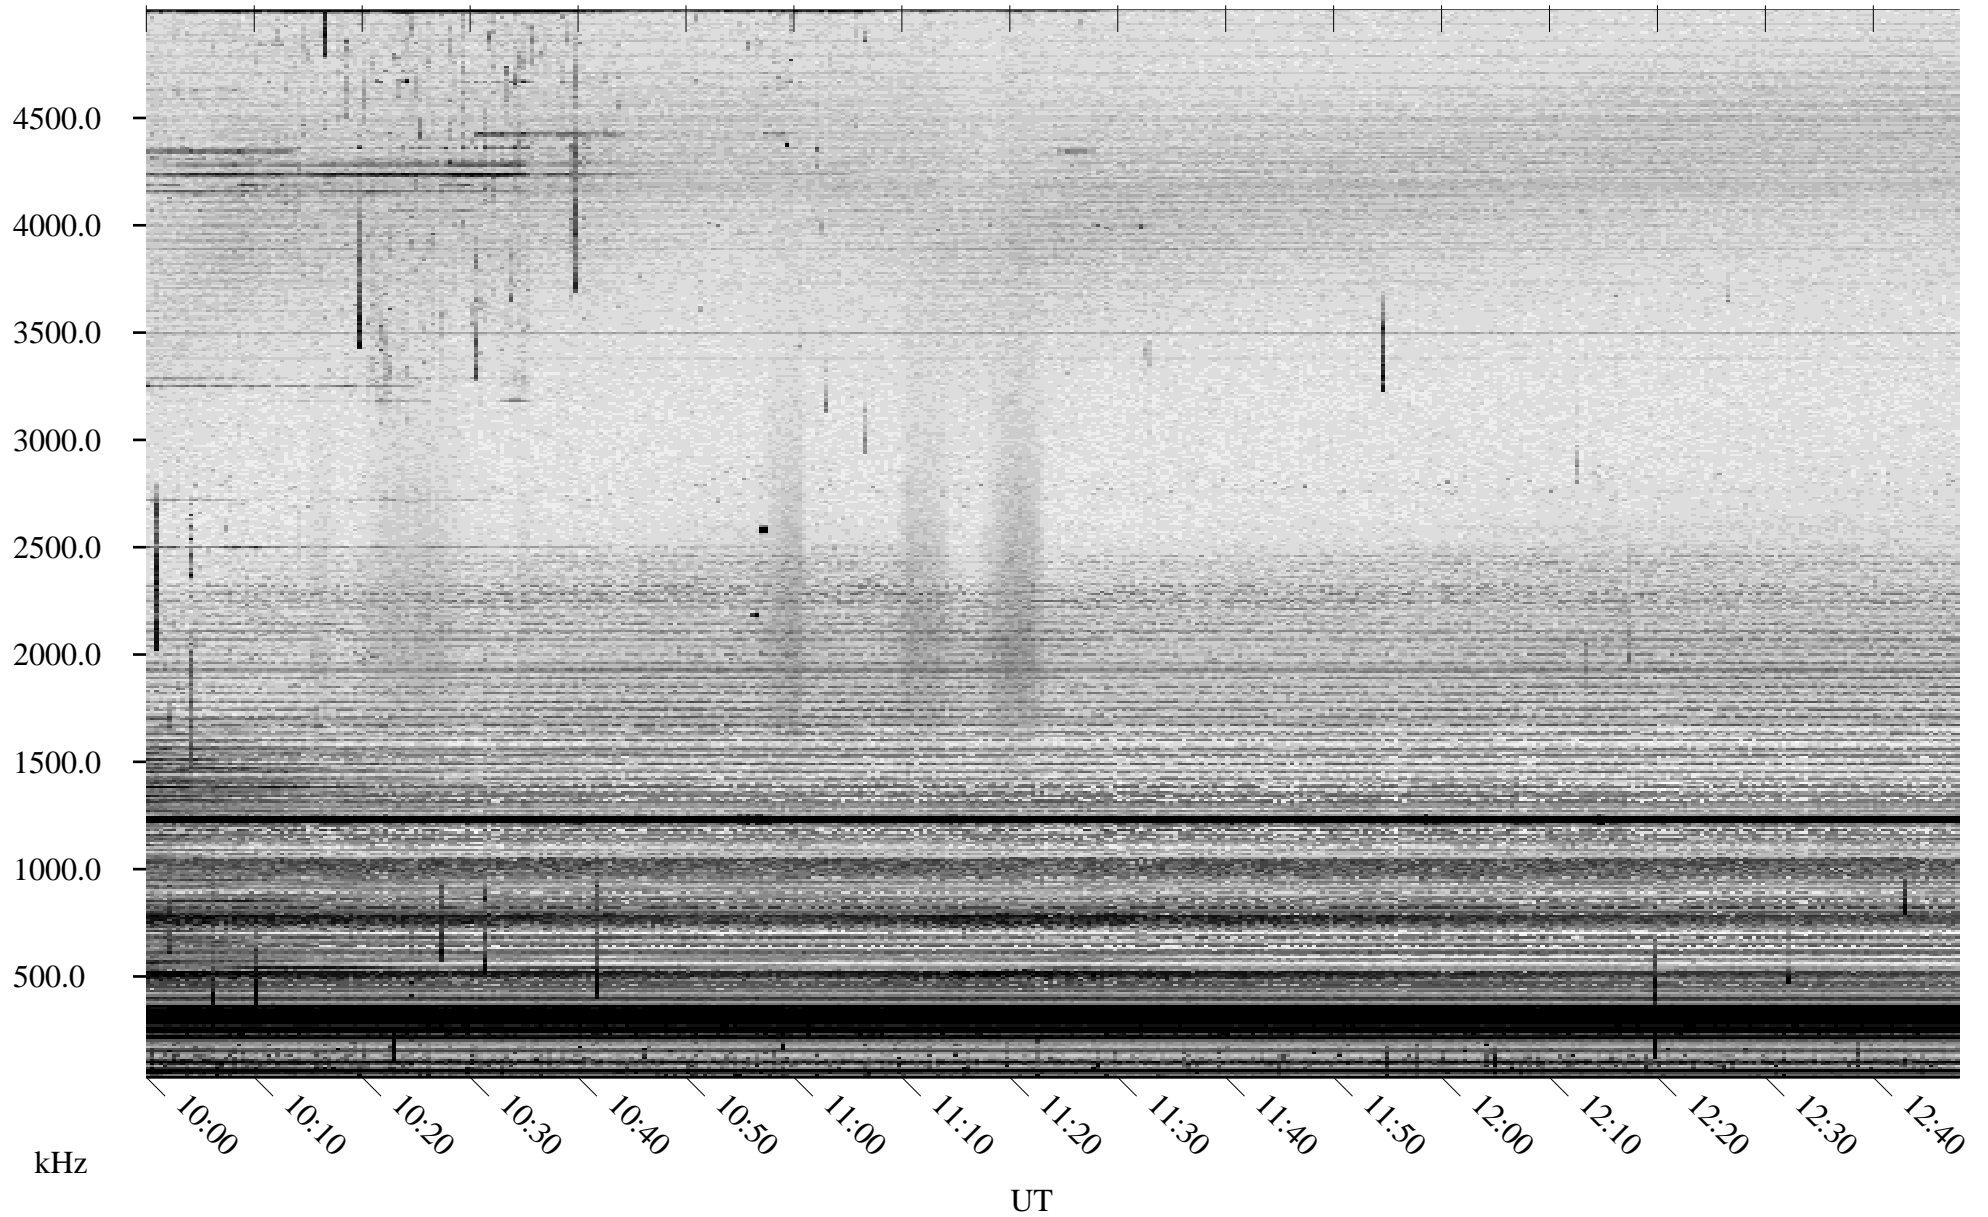

07/11/2006 Churchill, Manitoba

Linear Scale Black = 161 White = 15

ch06192l.r00m max_12

Page 1

07/11/2006 Churchill, Manitoba

Linear Scale Black = 161 White = 15

ch06192l.r00m max_12

Page 2

07/12/2006 Churchill, Manitoba

Linear Scale Black = 161 White = 15

ch06192l.r00m max_12

Page 3

07/12/2006 Churchill, Manitoba

Linear Scale Black = 161 White = 15

ch06192l.r00m max_12

Page 4

07/12/2006 Churchill, Manitoba

Linear Scale Black = 161 White = 15

ch06192l.r00m max_12

Page 5

07/12/2006 Churchill, Manitoba

Linear Scale Black = 161 White = 15

ch06192l.r00m max_12

Page 6

07/12/2006 Churchill, Manitoba

Linear Scale Black = 161 White = 15

ch06192l.r00m max_12

Page 7

07/12/2006 Churchill, Manitoba

Linear Scale Black = 161 White = 15

ch06192l.r00m max_12