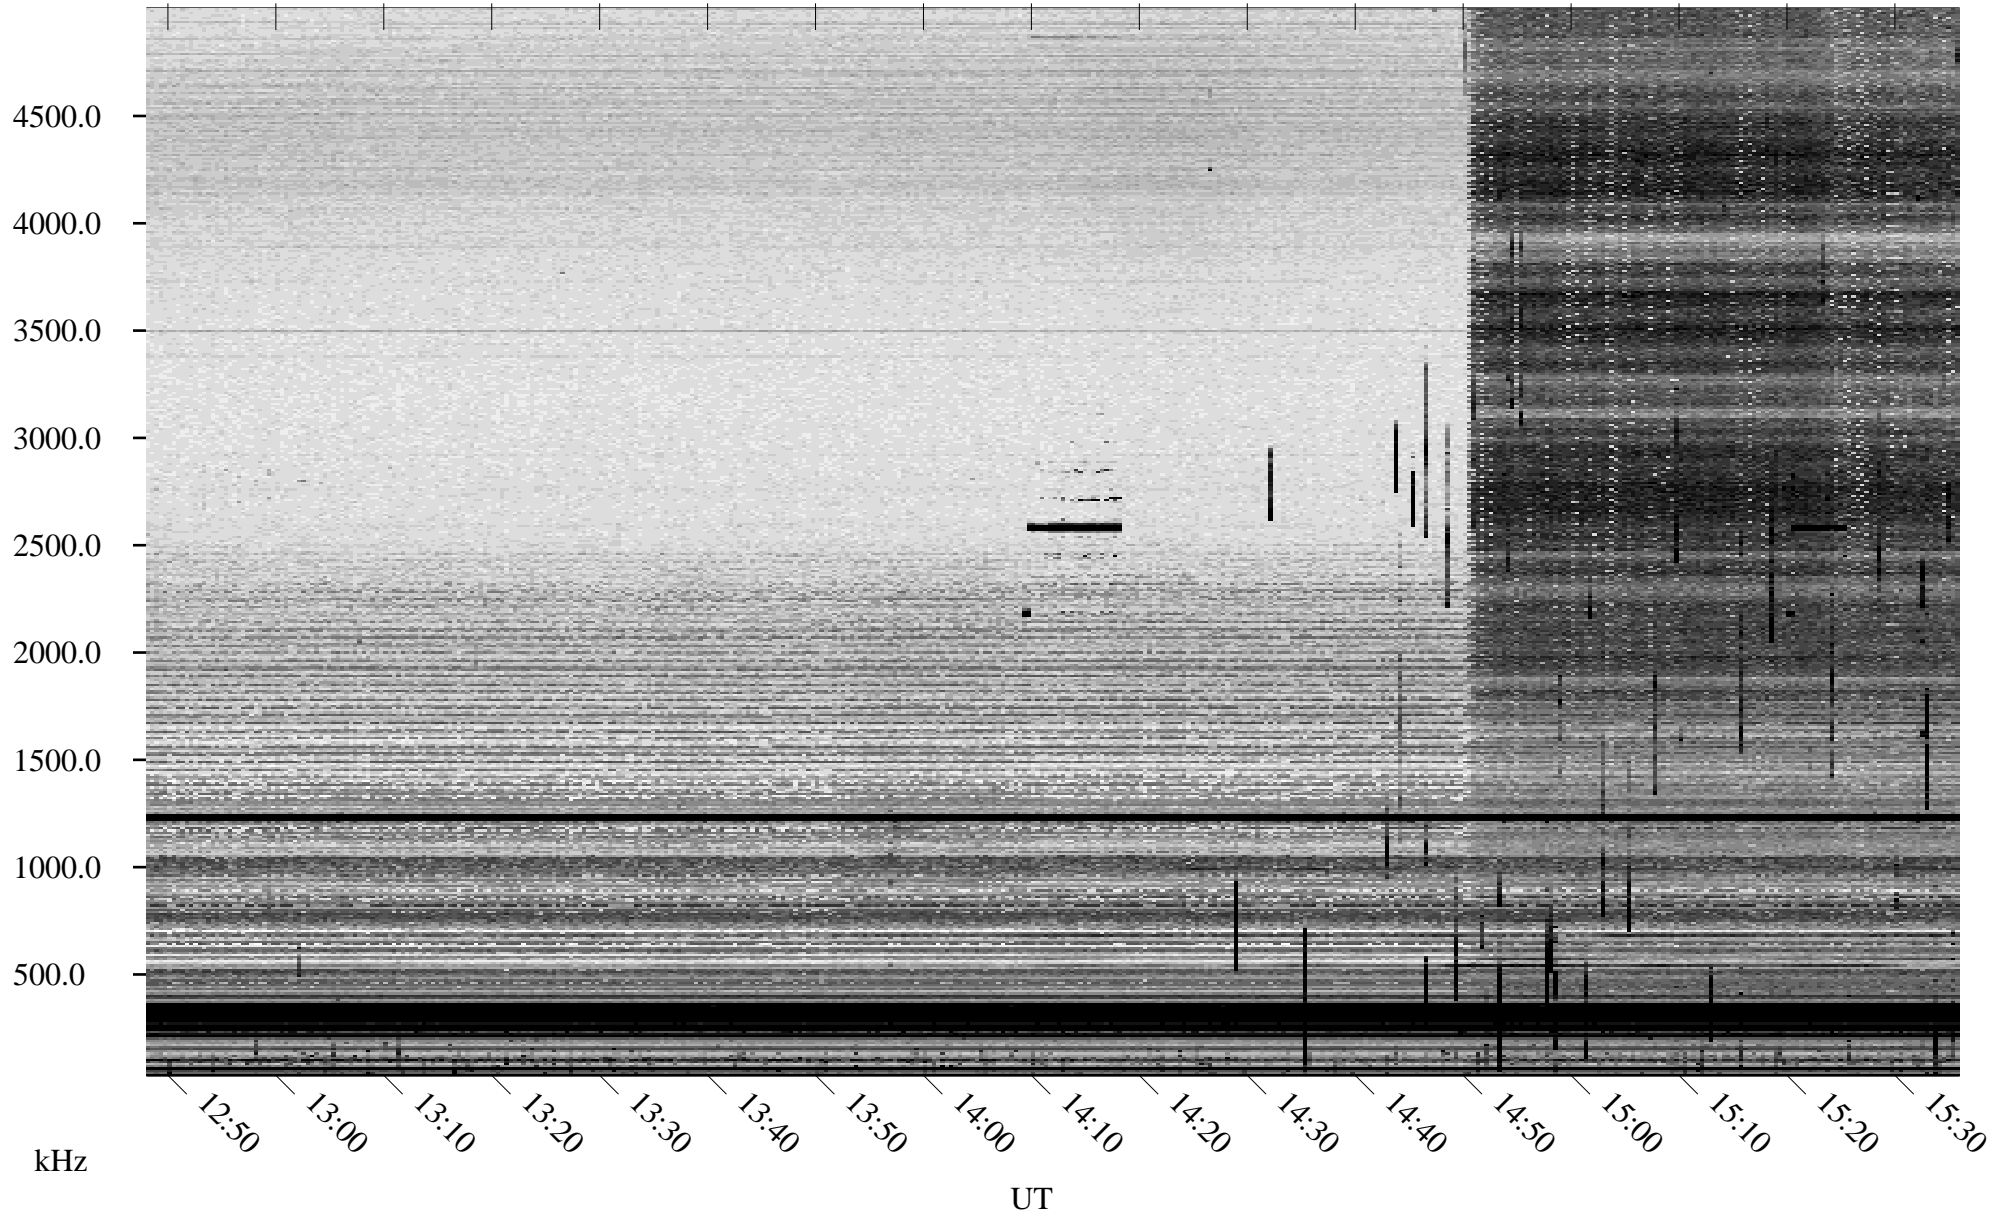

07/11/2006 Churchill, Manitoba

Linear Scale Black = 161 White = 15

ch06192l.r00m max_12

Page 1

07/11/2006 Churchill, Manitoba

Linear Scale Black = 161 White = 15

ch06192l.r00m max_12

Page 2

07/12/2006 Churchill, Manitoba

Linear Scale Black = 161 White = 15

ch06192l.r00m max_12

Page 3

07/12/2006 Churchill, Manitoba

Linear Scale Black = 161 White = 15

ch06192l.r00m max_12

Page 4

07/12/2006 Churchill, Manitoba

Linear Scale Black = 161 White = 15

ch06192l.r00m max_12

Page 5

07/12/2006 Churchill, Manitoba

Linear Scale Black = 161 White = 15

ch06192l.r00m max_12

Page 6

07/12/2006 Churchill, Manitoba

Linear Scale Black = 161 White = 15

ch06192l.r00m max_12

Page 7

07/12/2006 Churchill, Manitoba

Linear Scale Black = 161 White = 15

ch06192l.r00m max_12