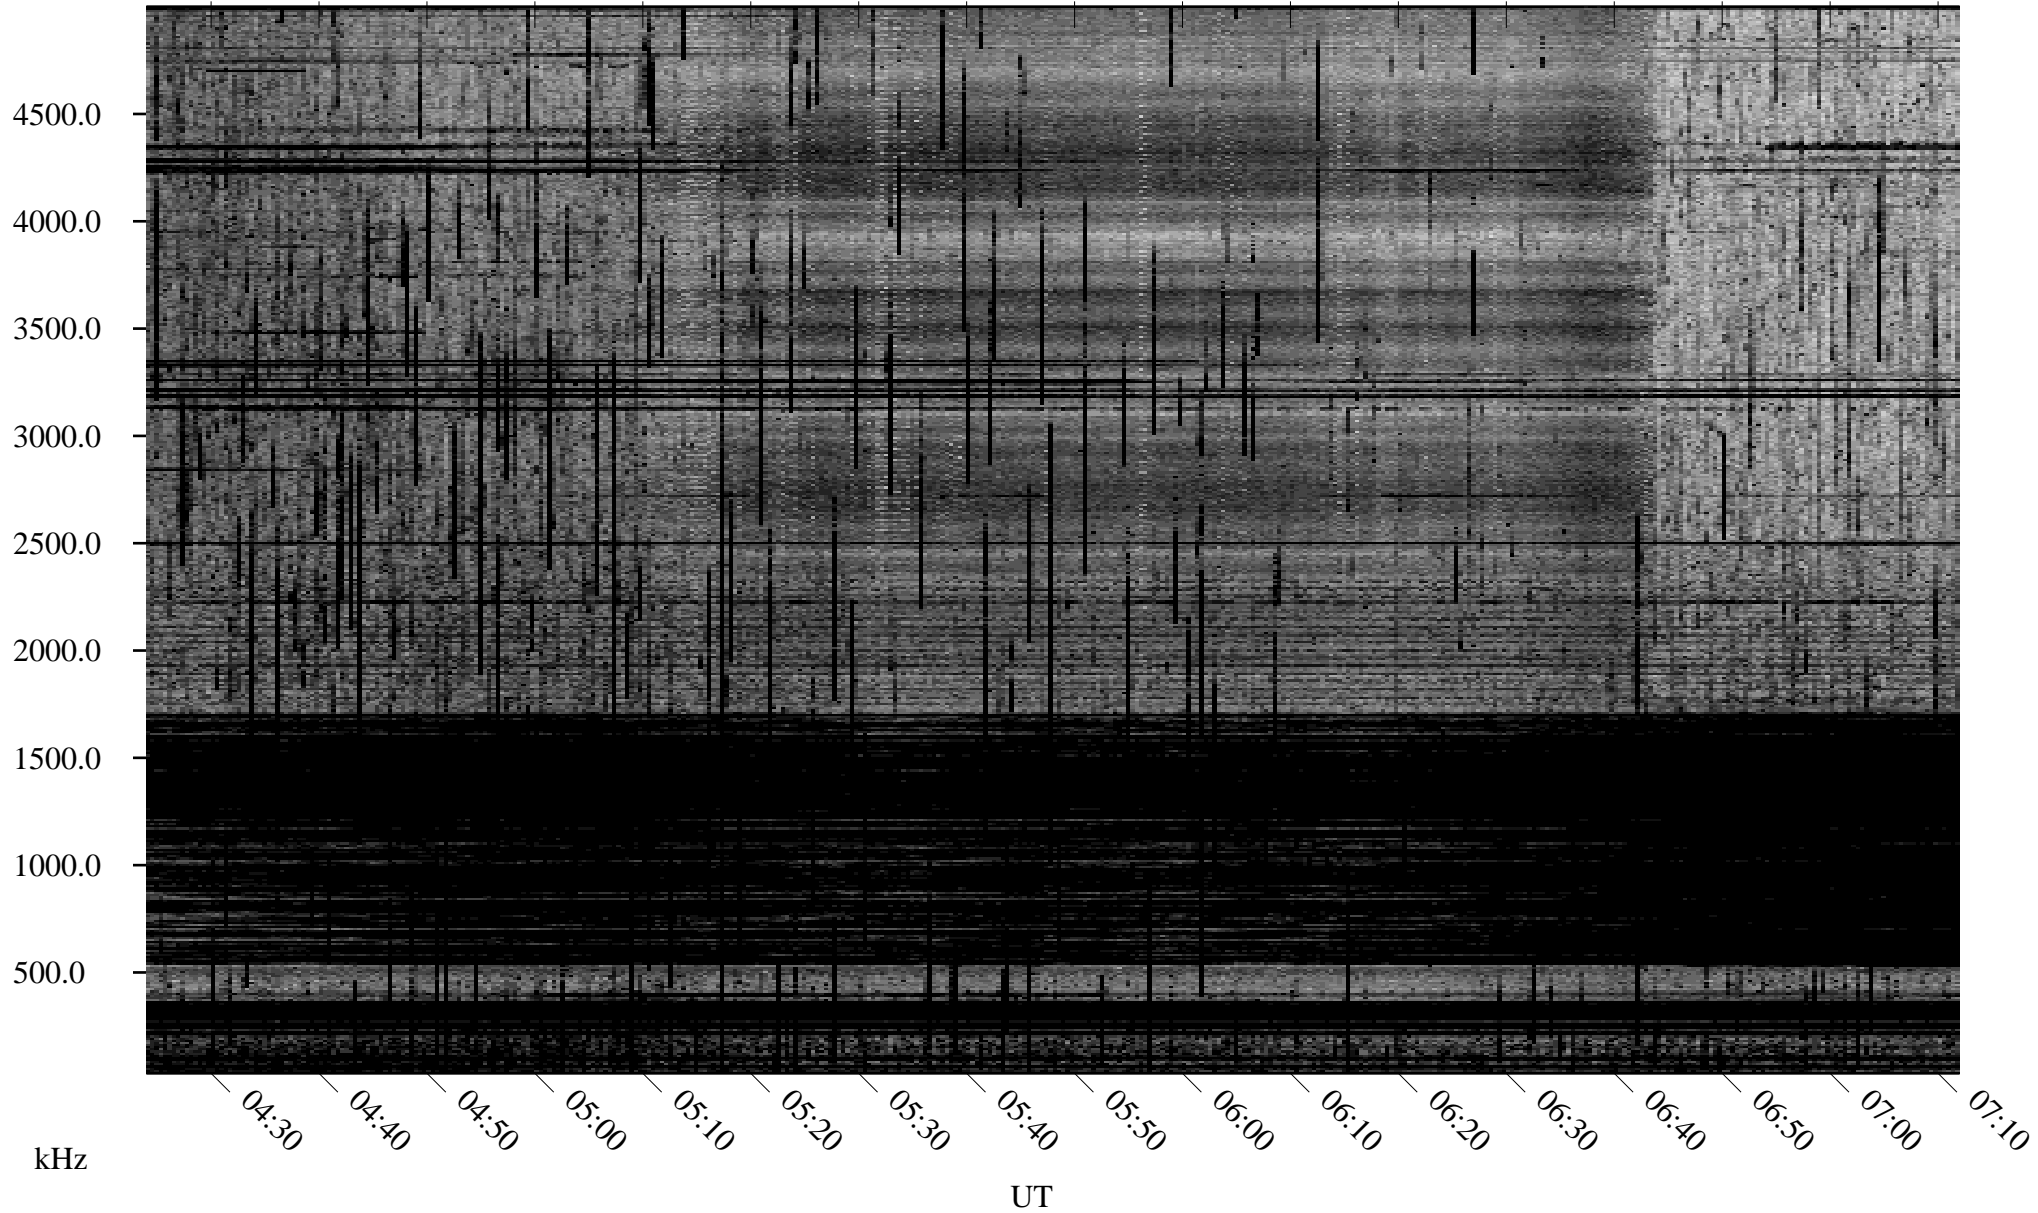

07/11/2006 Churchill, Manitoba

Linear Scale Black = 161 White = 15

ch06192l.r00m max_12

Page 1

07/11/2006 Churchill, Manitoba

Linear Scale Black = 161 White = 15

ch06192l.r00m max_12

Page 2

07/12/2006 Churchill, Manitoba

Linear Scale Black = 161 White = 15

ch06192l.r00m max_12

Page 3

07/12/2006 Churchill, Manitoba

Linear Scale Black = 161 White = 15

ch06192l.r00m max_12

Page 4

07/12/2006 Churchill, Manitoba

Linear Scale Black = 161 White = 15

ch06192l.r00m max_12

Page 5

07/12/2006 Churchill, Manitoba

Linear Scale Black = 161 White = 15

ch06192l.r00m max_12

Page 6

07/12/2006 Churchill, Manitoba

Linear Scale Black = 161 White = 15

ch06192l.r00m max_12

Page 7

07/12/2006 Churchill, Manitoba

Linear Scale Black = 161 White = 15

ch06192l.r00m max_12