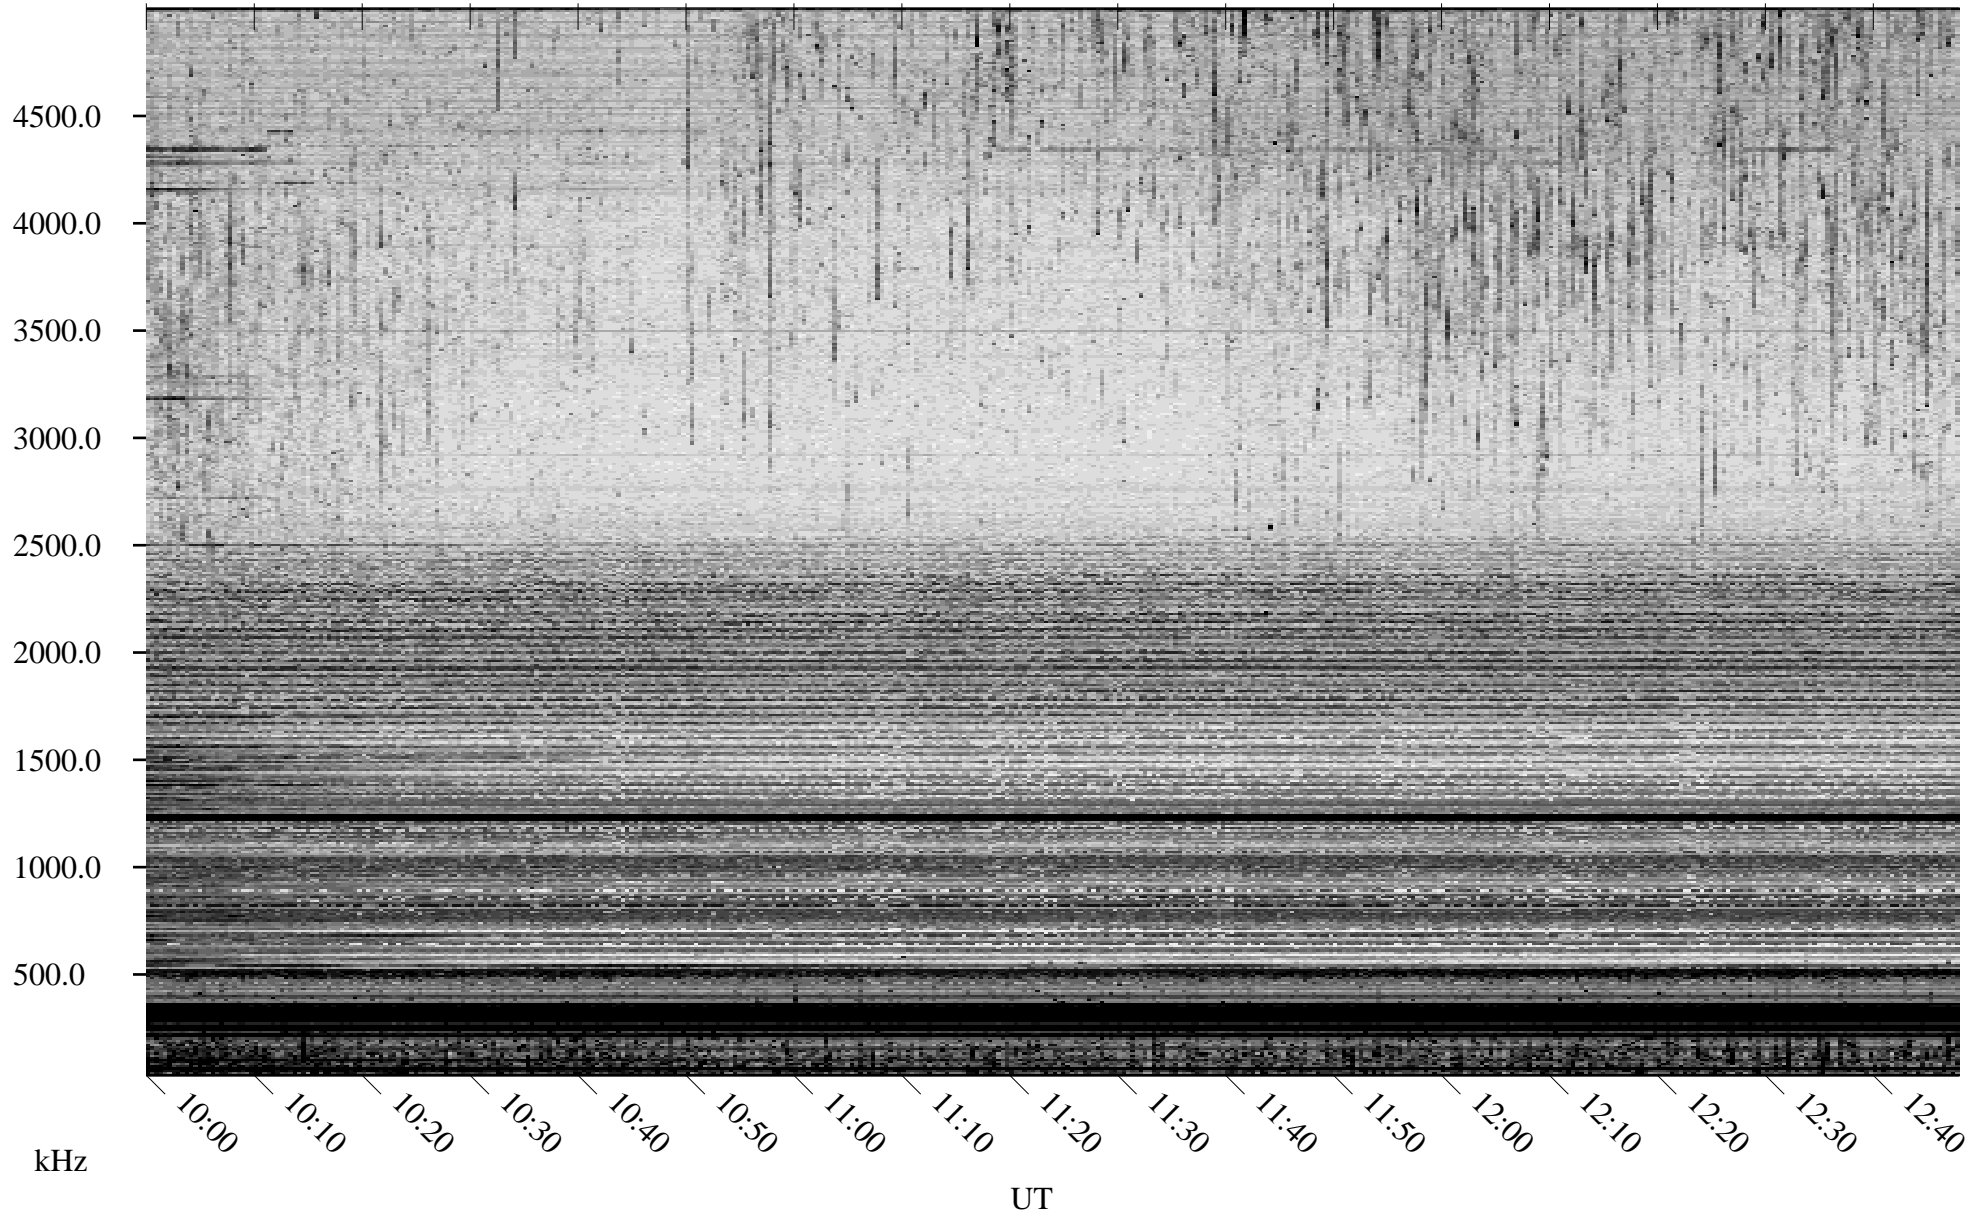

07/12/2006 Churchill, Manitoba

Linear Scale Black = 161 White = 15

ch06193l.r00m max_12

Page 1

07/12/2006 Churchill, Manitoba

Linear Scale Black = 161 White = 15

ch06193l.r00m max_12

Page 2

07/13/2006 Churchill, Manitoba

Linear Scale Black = 161 White = 15

ch06193l.r00m max_12

Page 3

07/13/2006 Churchill, Manitoba

Linear Scale Black = 161 White = 15

ch06193l.r00m max_12

Page 4

07/13/2006 Churchill, Manitoba

Linear Scale Black = 161 White = 15

ch06193l.r00m max_12

Page 5

07/13/2006 Churchill, Manitoba

Linear Scale Black = 161 White = 15

ch06193l.r00m max_12

Page 6

07/13/2006 Churchill, Manitoba

Linear Scale Black = 161 White = 15

ch06193l.r00m max_12

Page 7

07/13/2006 Churchill, Manitoba

Linear Scale Black = 161 White = 15

ch06193l.r00m max_12