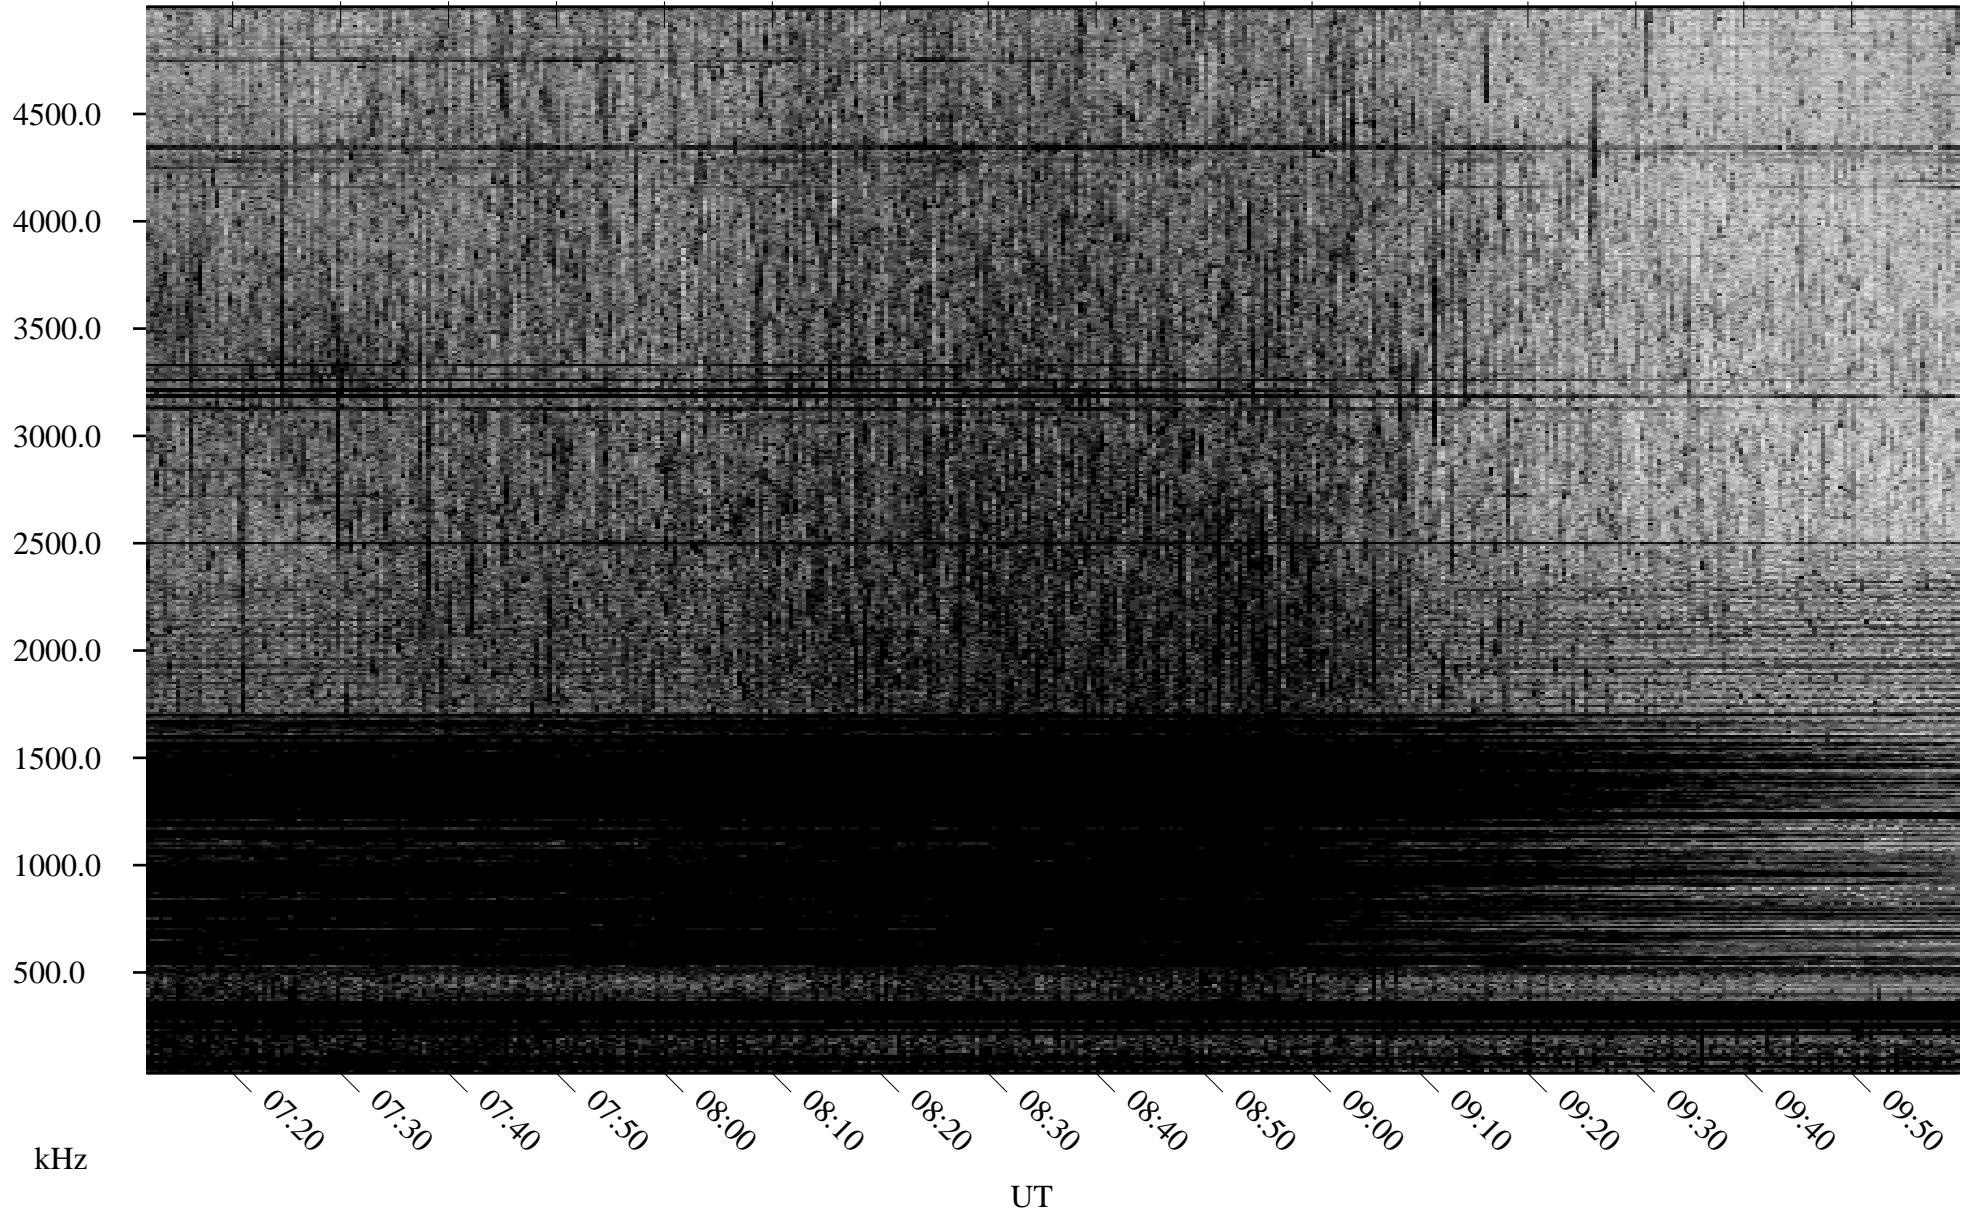

07/12/2006 Churchill, Manitoba

Linear Scale Black = 161 White = 15

ch06193l.r00m max_12

Page 1

07/12/2006 Churchill, Manitoba

Linear Scale Black = 161 White = 15

ch06193l.r00m max_12

Page 2

07/13/2006 Churchill, Manitoba

Linear Scale Black = 161 White = 15

ch06193l.r00m max_12

Page 3

07/13/2006 Churchill, Manitoba

Linear Scale Black = 161 White = 15

ch06193l.r00m max_12

Page 4

07/13/2006 Churchill, Manitoba

Linear Scale Black = 161 White = 15

ch06193l.r00m max_12

Page 5

07/13/2006 Churchill, Manitoba

Linear Scale Black = 161 White = 15

ch06193l.r00m max_12

Page 6

07/13/2006 Churchill, Manitoba

Linear Scale Black = 161 White = 15

ch06193l.r00m max_12

Page 7

07/13/2006 Churchill, Manitoba

Linear Scale Black = 161 White = 15

ch06193l.r00m max_12