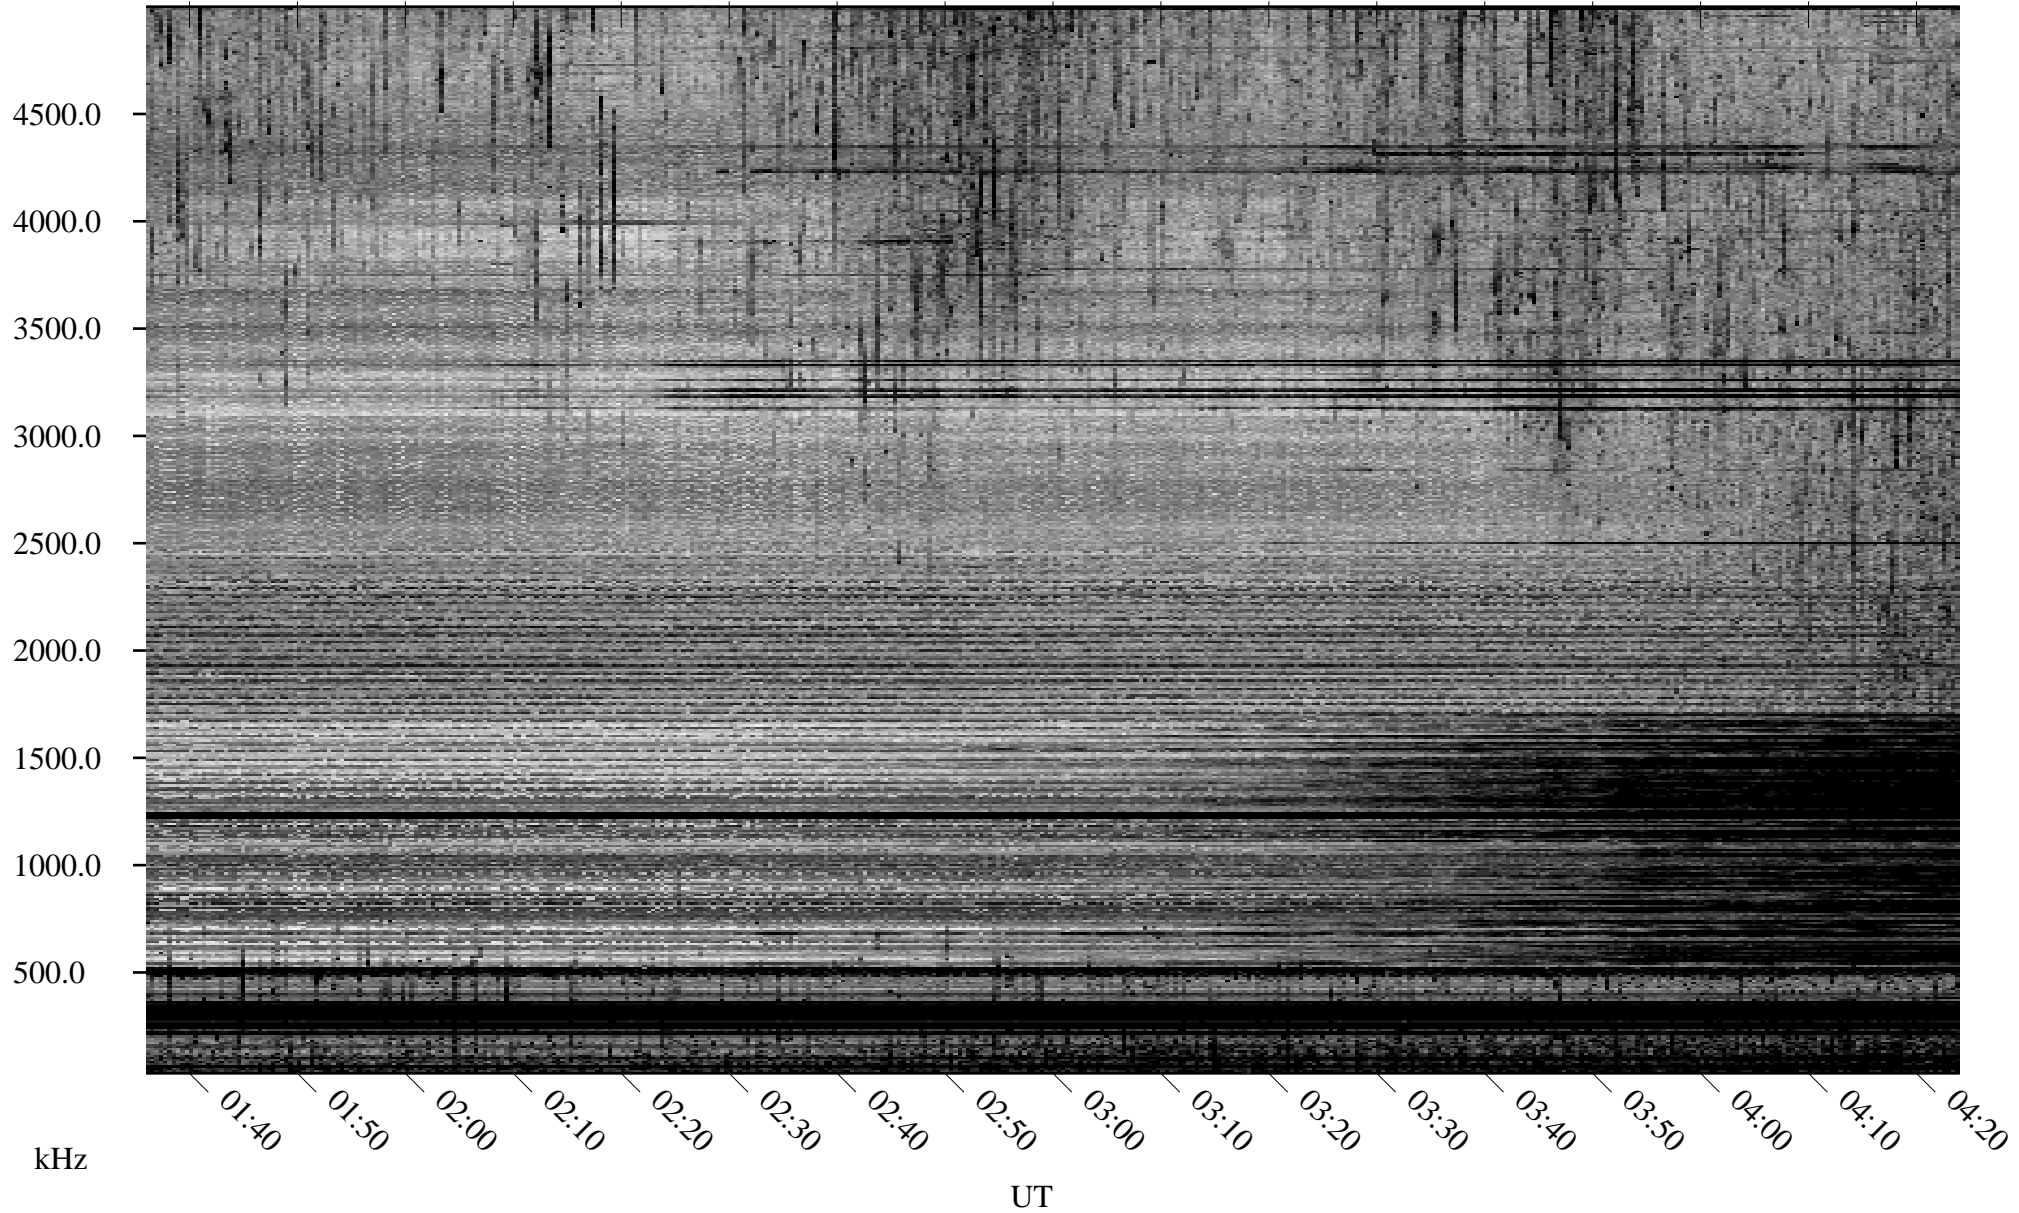

07/12/2006 Churchill, Manitoba

Linear Scale Black = 161 White = 15

ch06193l.r00m max_12

Page 1

07/12/2006 Churchill, Manitoba

Linear Scale Black = 161 White = 15

ch06193l.r00m max_12

Page 2

07/13/2006 Churchill, Manitoba

Linear Scale Black = 161 White = 15

ch06193l.r00m max_12

Page 3

07/13/2006 Churchill, Manitoba

Linear Scale Black = 161 White = 15

ch06193l.r00m max_12

Page 4

07/13/2006 Churchill, Manitoba

Linear Scale Black = 161 White = 15

ch06193l.r00m max_12

Page 5

07/13/2006 Churchill, Manitoba

Linear Scale Black = 161 White = 15

ch06193l.r00m max_12

Page 6

07/13/2006 Churchill, Manitoba

Linear Scale Black = 161 White = 15

ch06193l.r00m max_12

Page 7

07/13/2006 Churchill, Manitoba

Linear Scale Black = 161 White = 15

ch06193l.r00m max_12