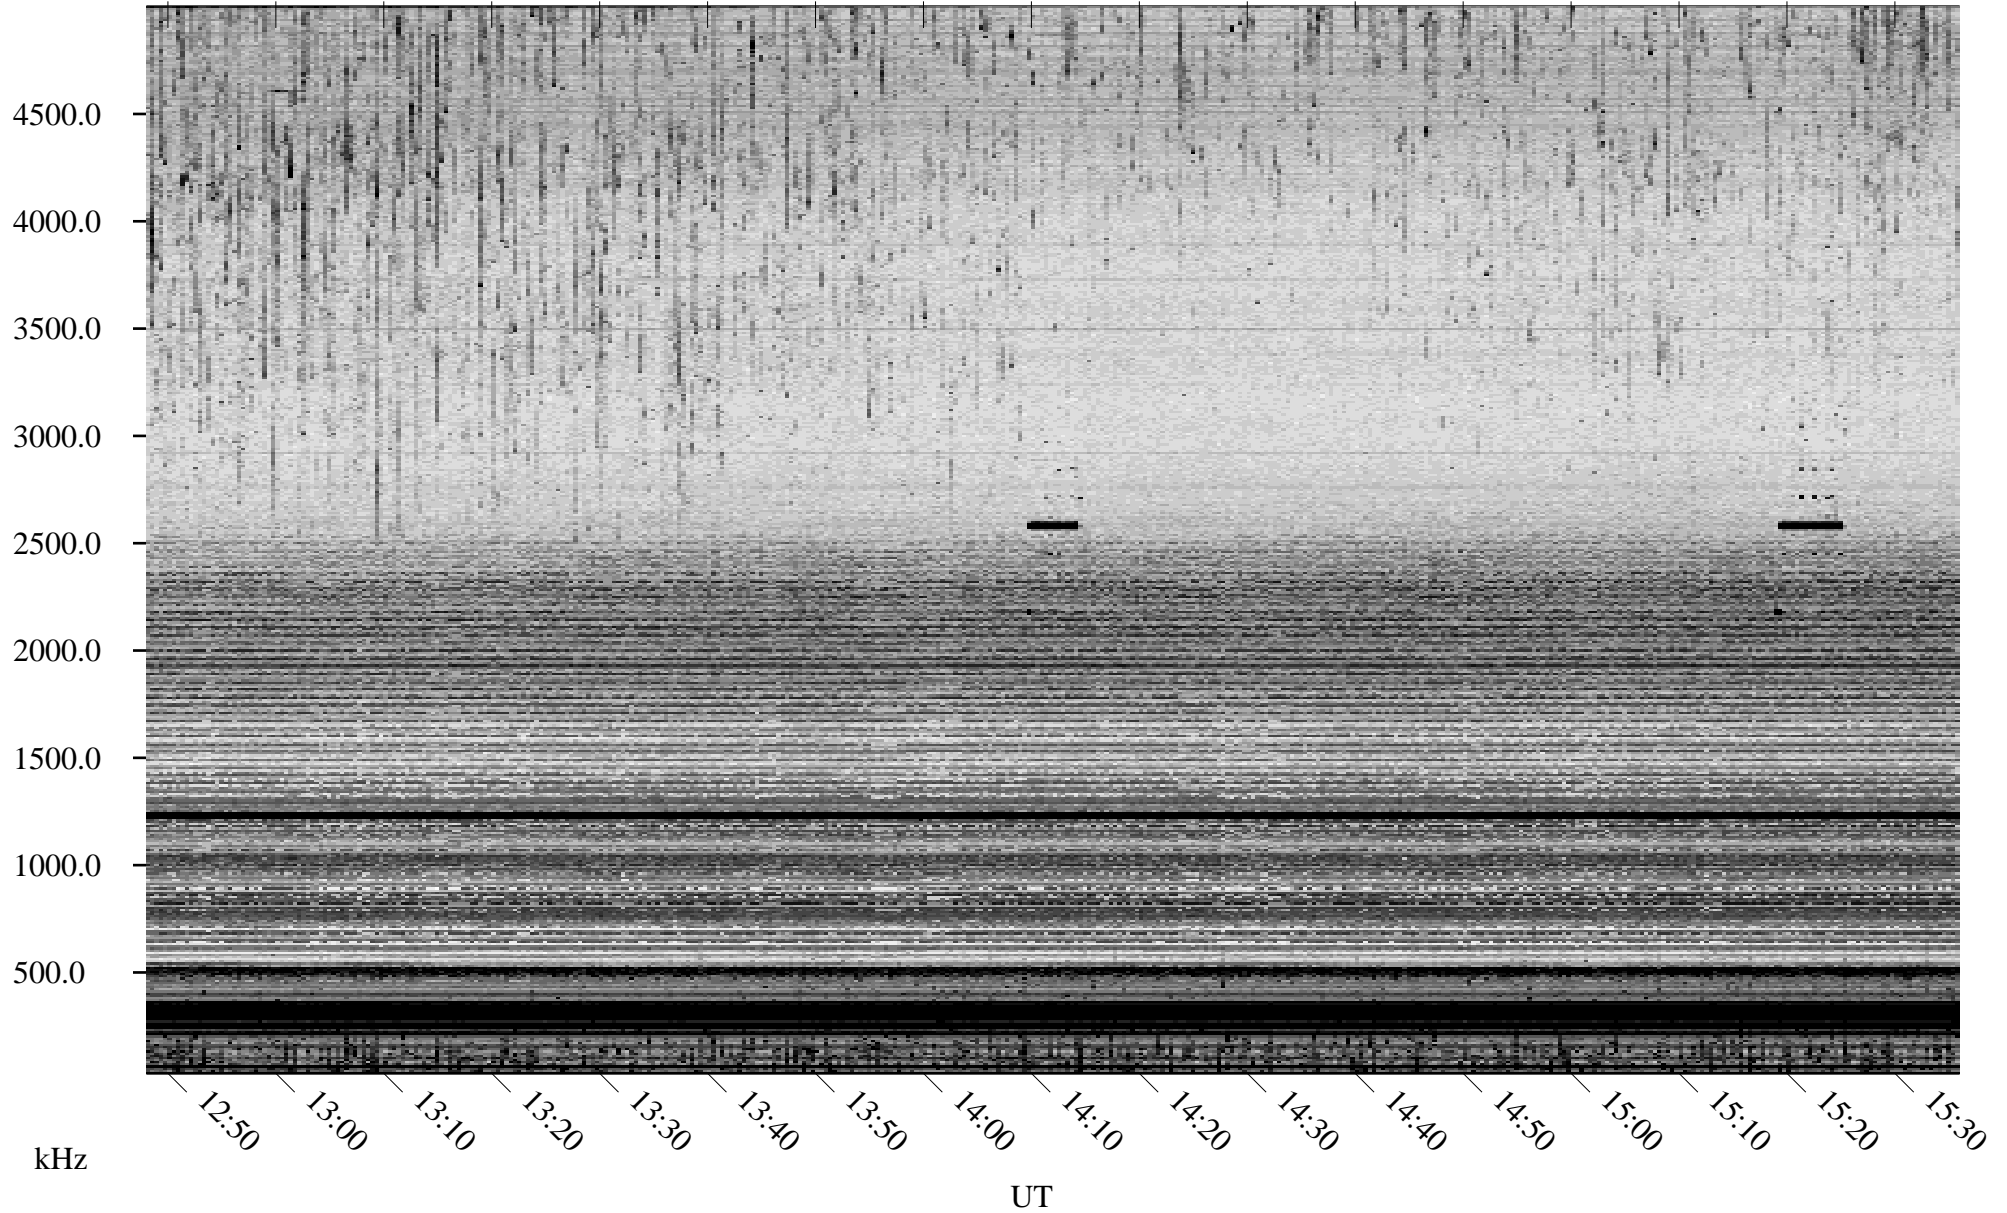

07/12/2006 Churchill, Manitoba

Linear Scale Black = 161 White = 15

ch06193l.r00m max_12

Page 1

07/12/2006 Churchill, Manitoba

Linear Scale Black = 161 White = 15

ch06193l.r00m max_12

Page 2

07/13/2006 Churchill, Manitoba

Linear Scale Black = 161 White = 15

ch06193l.r00m max_12

Page 3

07/13/2006 Churchill, Manitoba

Linear Scale Black = 161 White = 15

ch06193l.r00m max_12

Page 4

07/13/2006 Churchill, Manitoba

Linear Scale Black = 161 White = 15

ch06193l.r00m max_12

Page 5

07/13/2006 Churchill, Manitoba

Linear Scale Black = 161 White = 15

ch06193l.r00m max_12

Page 6

07/13/2006 Churchill, Manitoba

Linear Scale Black = 161 White = 15

ch06193l.r00m max_12

Page 7

07/13/2006 Churchill, Manitoba

Linear Scale Black = 161 White = 15

ch06193l.r00m max_12