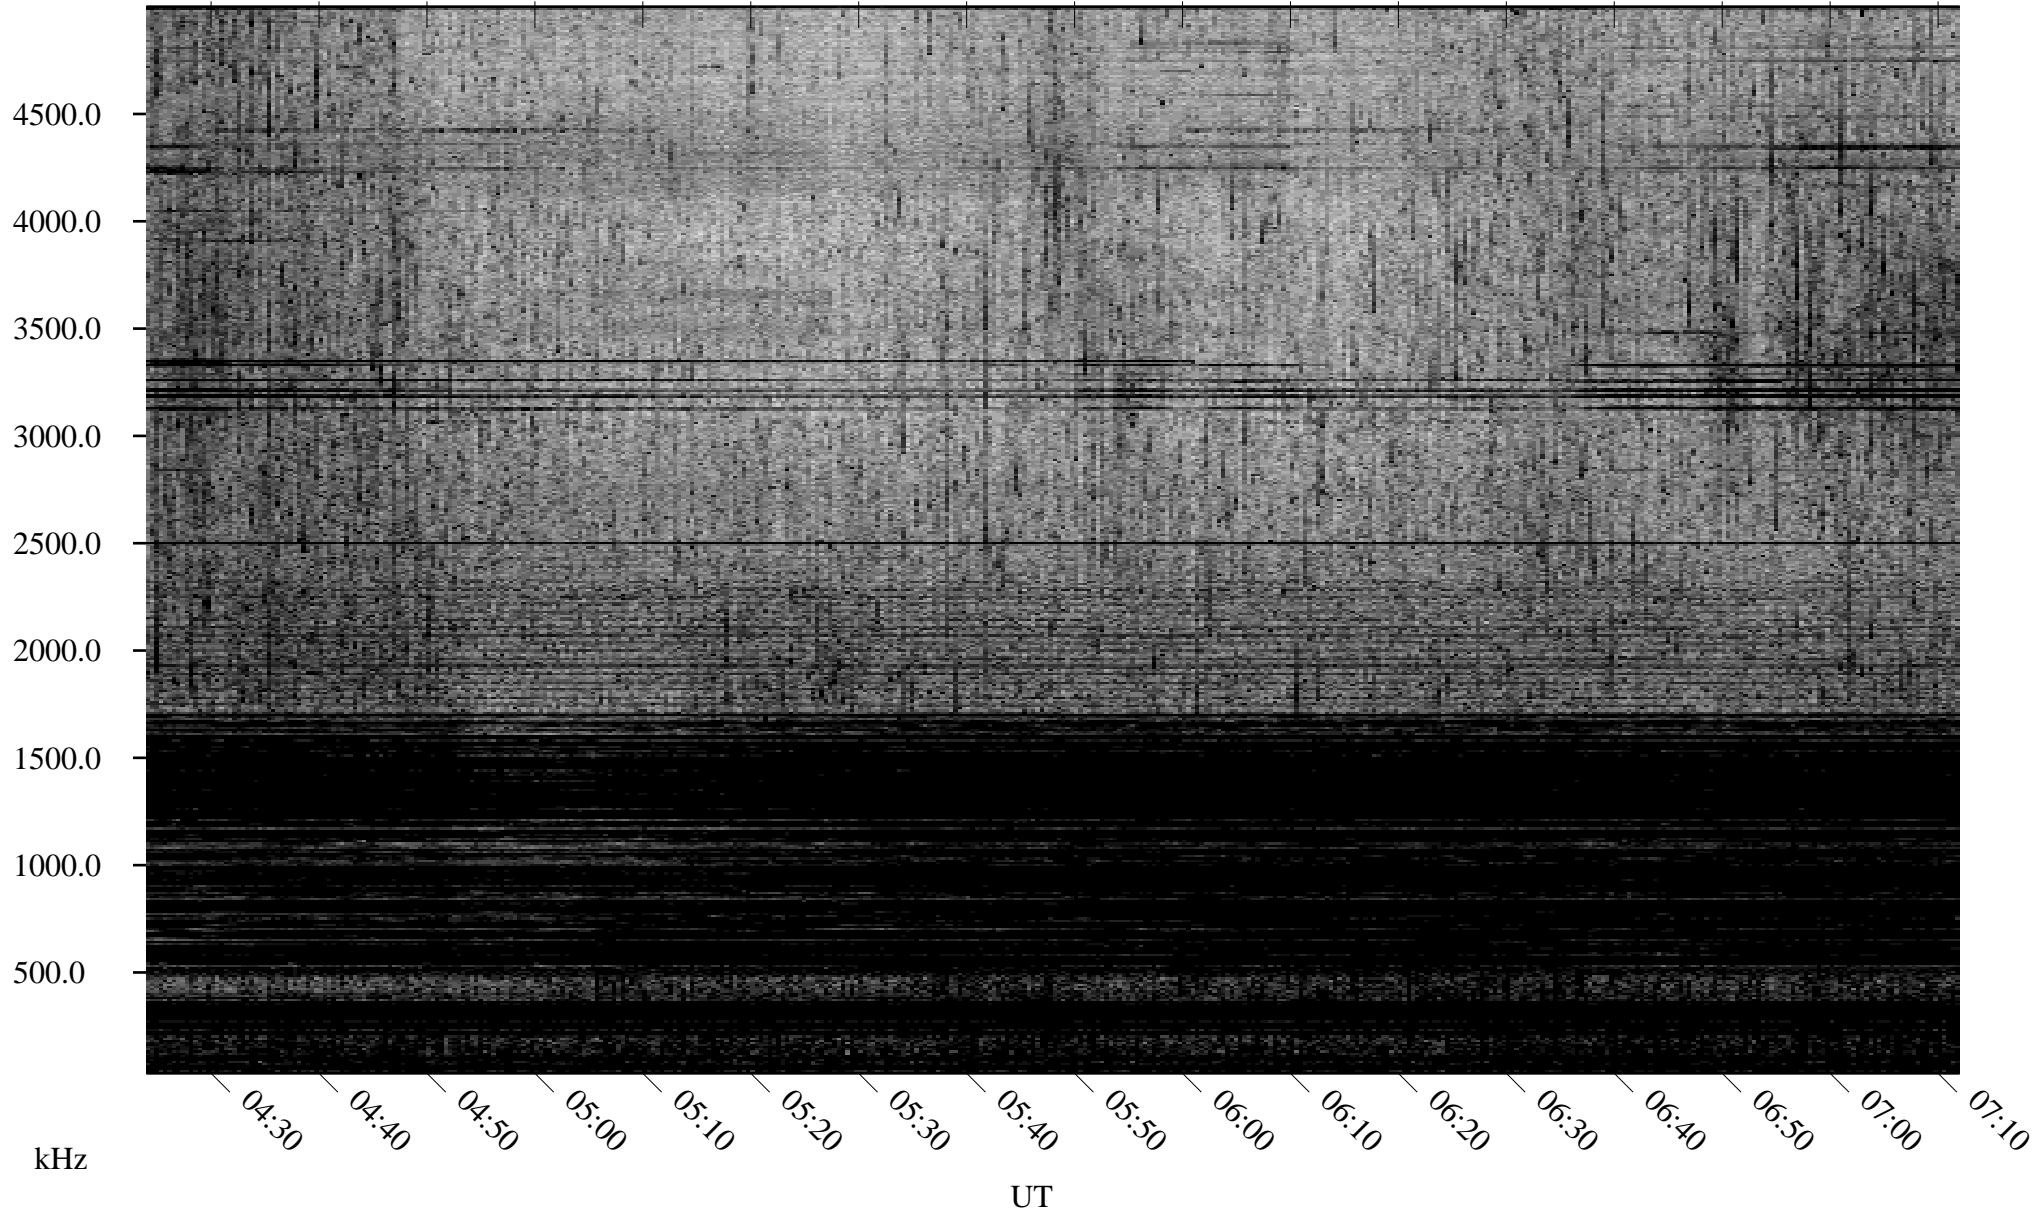

07/12/2006 Churchill, Manitoba

Linear Scale Black = 161 White = 15

ch06193l.r00m max_12

Page 1

07/12/2006 Churchill, Manitoba

Linear Scale Black = 161 White = 15

ch06193l.r00m max_12

Page 2

07/13/2006 Churchill, Manitoba

Linear Scale Black = 161 White = 15

ch06193l.r00m max_12

Page 3

07/13/2006 Churchill, Manitoba

Linear Scale Black = 161 White = 15

ch06193l.r00m max_12

Page 4

07/13/2006 Churchill, Manitoba

Linear Scale Black = 161 White = 15

ch06193l.r00m max_12

Page 5

07/13/2006 Churchill, Manitoba

Linear Scale Black = 161 White = 15

ch06193l.r00m max_12

Page 6

07/13/2006 Churchill, Manitoba

Linear Scale Black = 161 White = 15

ch06193l.r00m max_12

Page 7

07/13/2006 Churchill, Manitoba

Linear Scale Black = 161 White = 15

ch06193l.r00m max_12