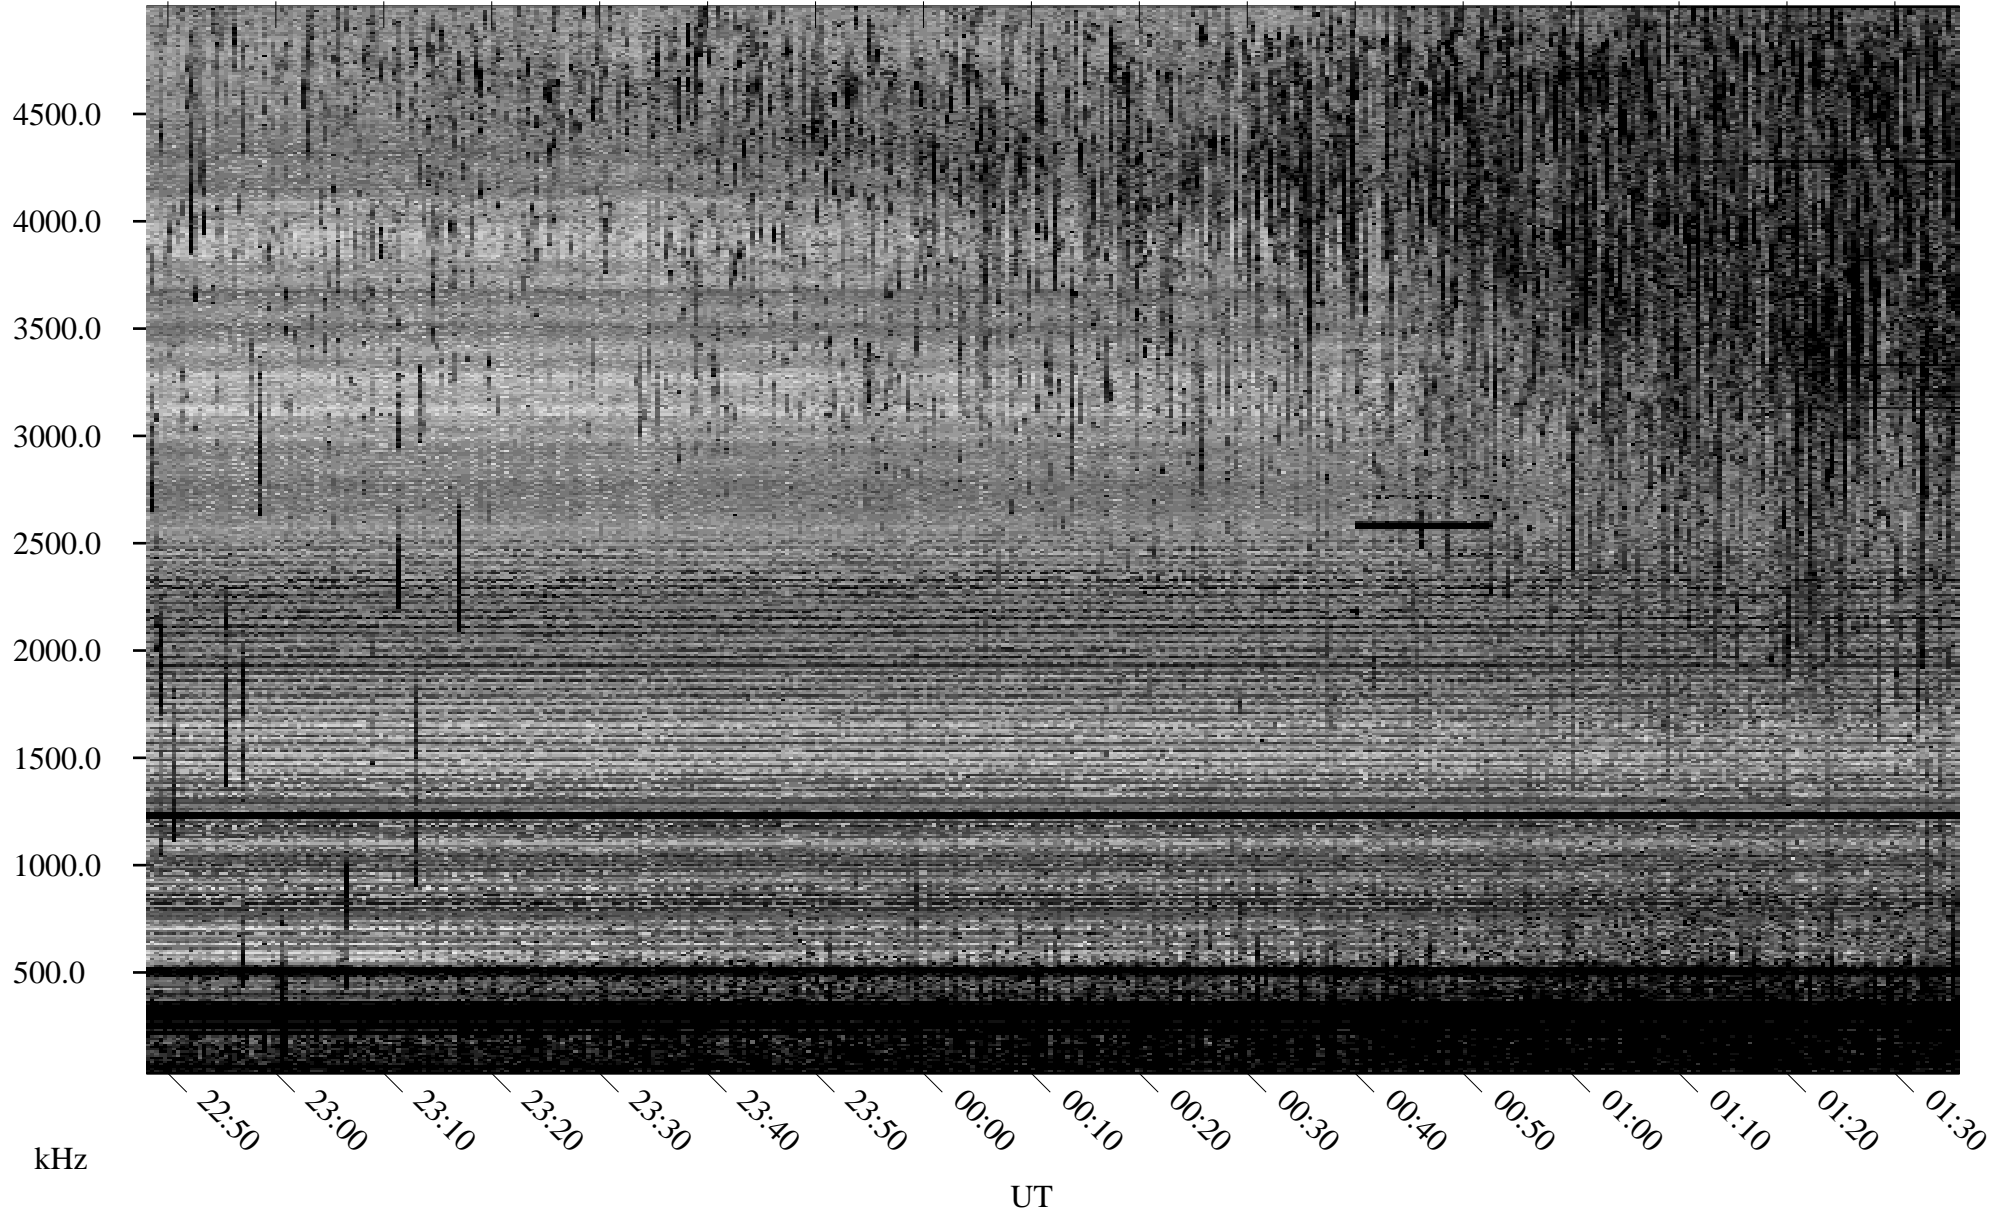

# 07/13/2006 Churchill, Manitoba

Linear Scale    Black = 161    White = 15

ch06194l.r00m max\_12

Page 1

# 07/13/2006 Churchill, Manitoba

Linear Scale    Black = 161    White = 15

ch06194l.r00m max\_12

Page 2

# 07/14/2006 Churchill, Manitoba

Linear Scale    Black = 161    White = 15

ch06194l.r00m max\_12

Page 3

# 07/14/2006 Churchill, Manitoba

Linear Scale    Black = 161    White = 15

ch06194l.r00m max\_12

Page 4