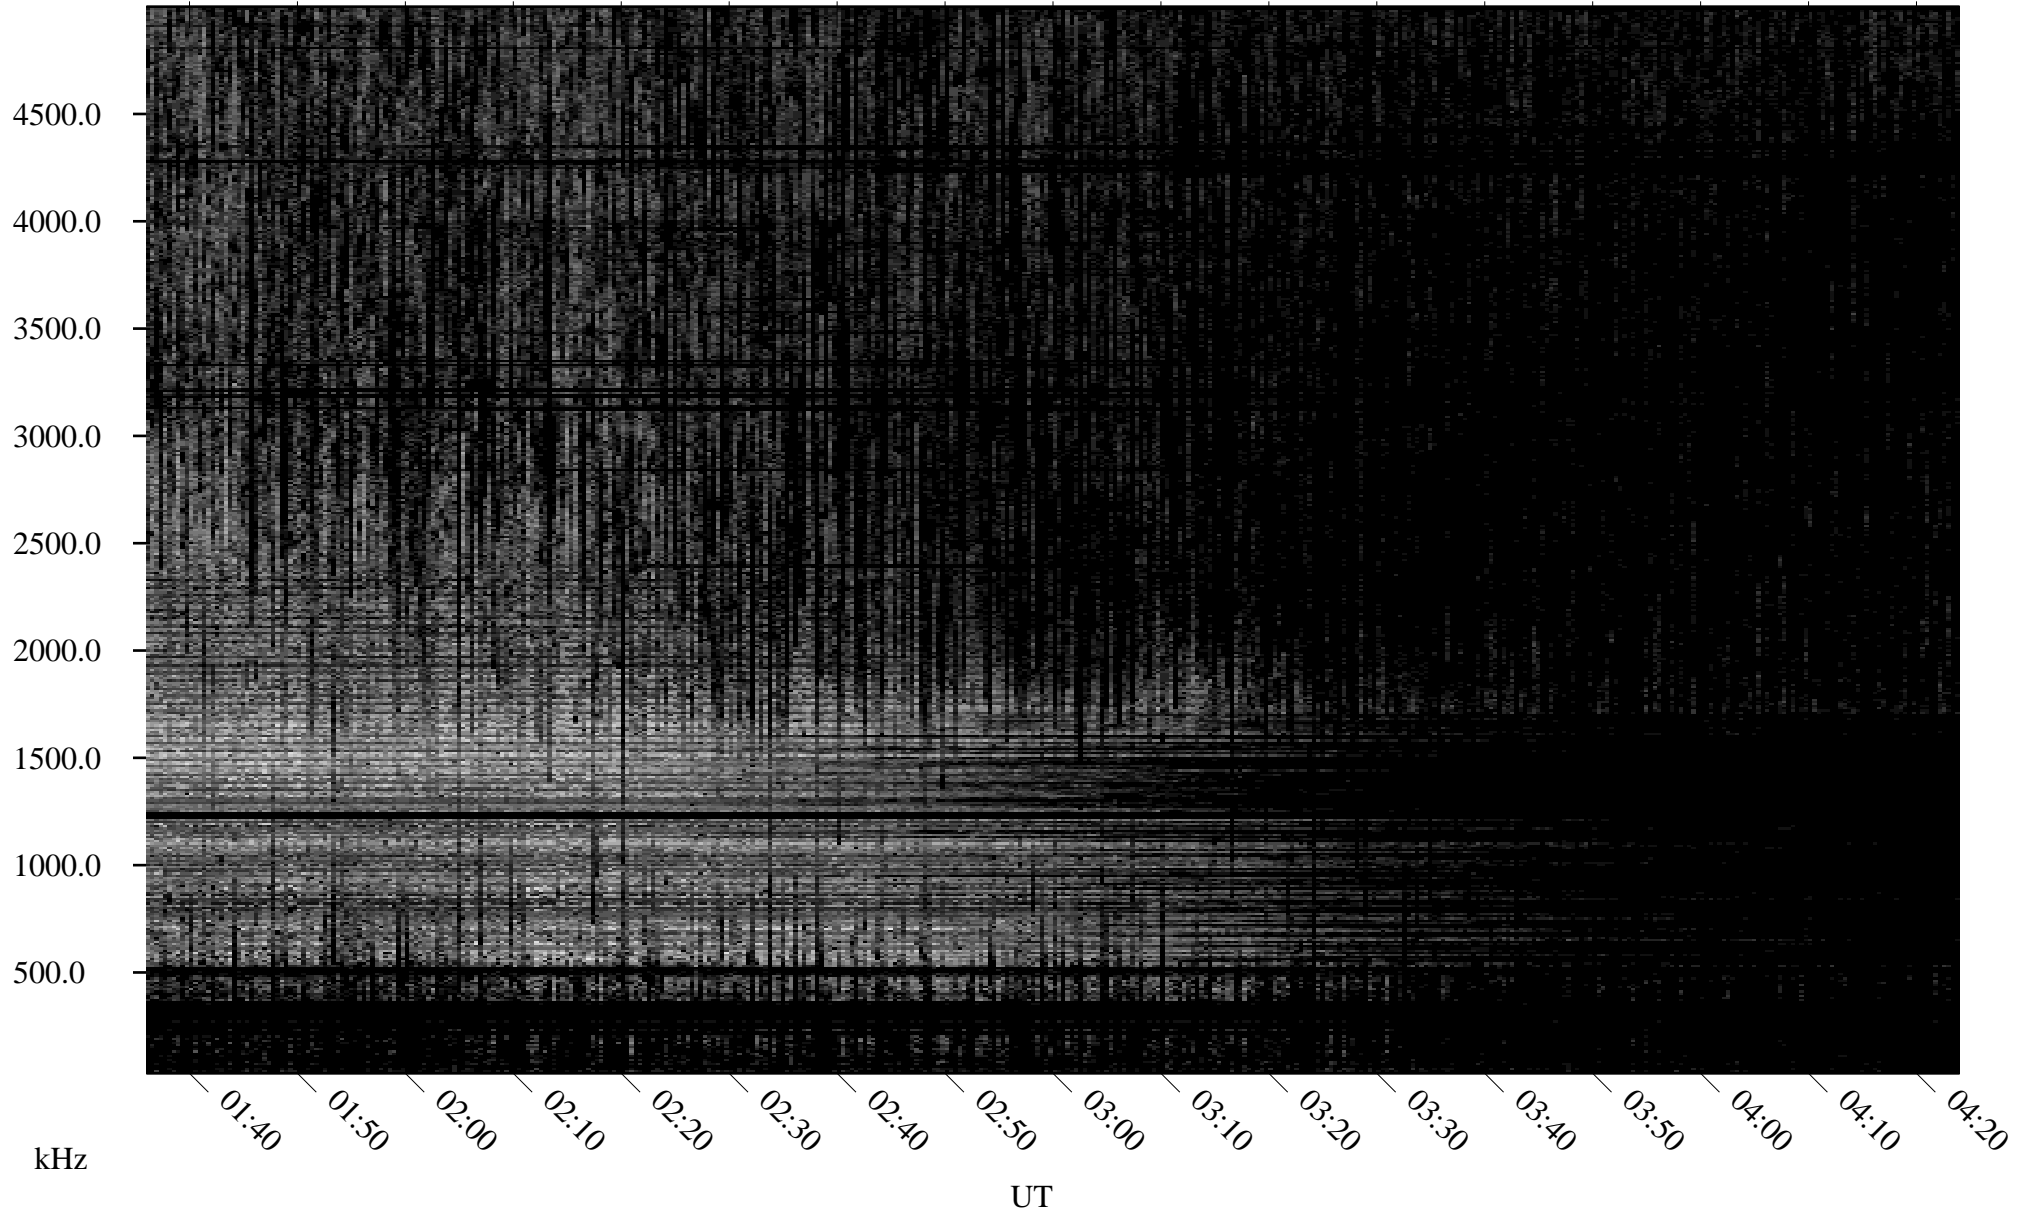

# 07/13/2006 Churchill, Manitoba

Linear Scale    Black = 161    White = 15

ch06194l.r00m max\_12

Page 1

# 07/13/2006 Churchill, Manitoba

Linear Scale    Black = 161    White = 15

ch06194l.r00m max\_12

Page 2

# 07/14/2006 Churchill, Manitoba

Linear Scale    Black = 161    White = 15

ch06194l.r00m max\_12

Page 3

# 07/14/2006 Churchill, Manitoba

Linear Scale    Black = 161    White = 15

ch06194l.r00m max\_12

Page 4