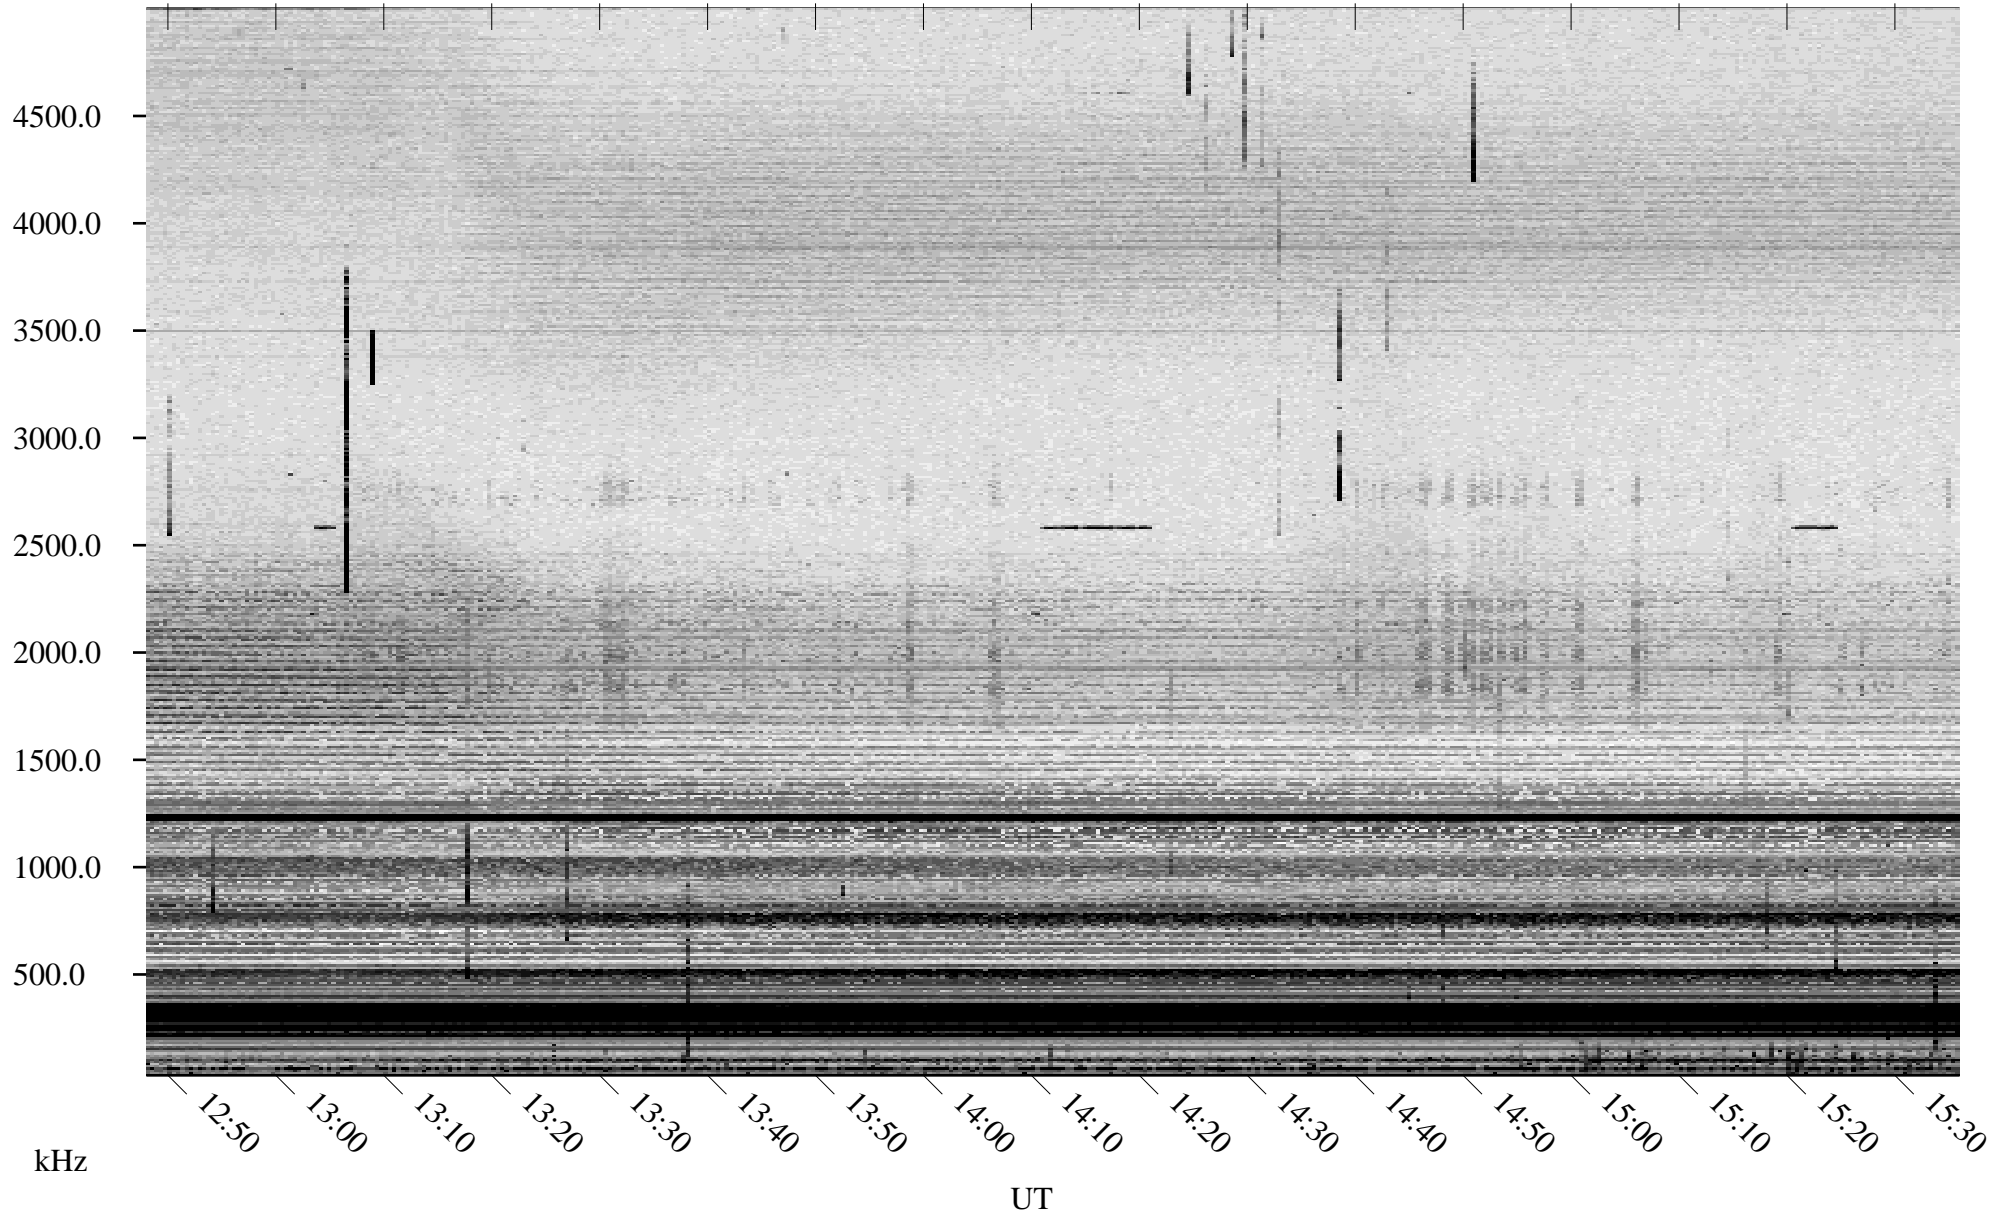

# 07/14/2006 Churchill, Manitoba

Linear Scale    Black = 161    White = 15

ch06194l.r00m max\_12

Page 5

# 07/14/2006 Churchill, Manitoba

Linear Scale    Black = 161    White = 15

ch06194l.r00m max\_12

Page 6

# 07/14/2006 Churchill, Manitoba

Linear Scale    Black = 161    White = 15

ch06194l.r00m max\_12

Page 7

# 07/14/2006 Churchill, Manitoba

Linear Scale    Black = 161    White = 15

ch06194l.r00m max\_12