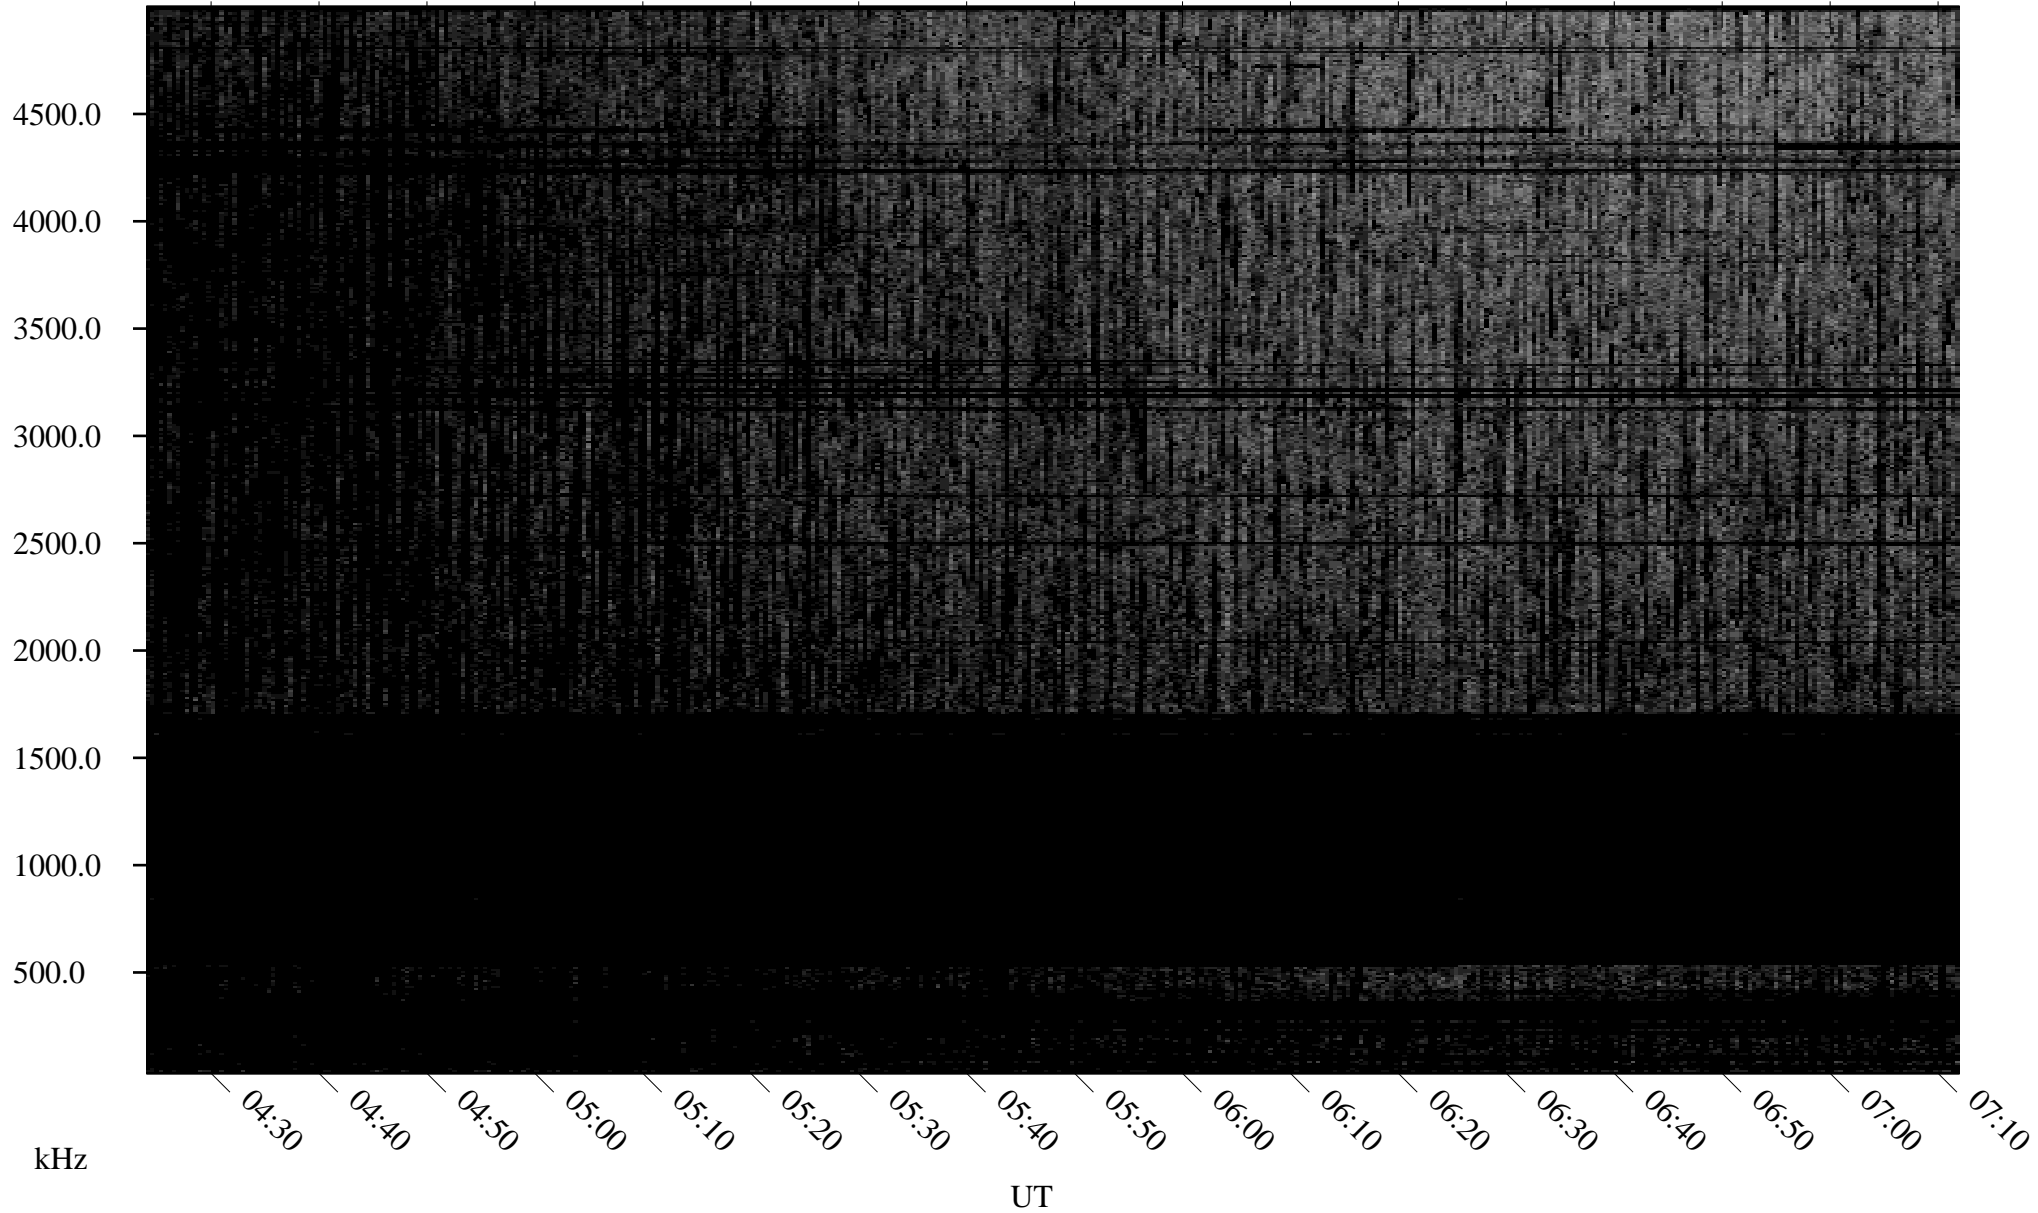

# 07/13/2006 Churchill, Manitoba

Linear Scale    Black = 161    White = 15

ch06194l.r00m max\_12

Page 1

# 07/13/2006 Churchill, Manitoba

Linear Scale    Black = 161    White = 15

ch06194l.r00m max\_12

Page 2

# 07/14/2006 Churchill, Manitoba

Linear Scale    Black = 161    White = 15

ch06194l.r00m max\_12

Page 3

# 07/14/2006 Churchill, Manitoba

Linear Scale    Black = 161    White = 15

ch06194l.r00m max\_12

Page 4