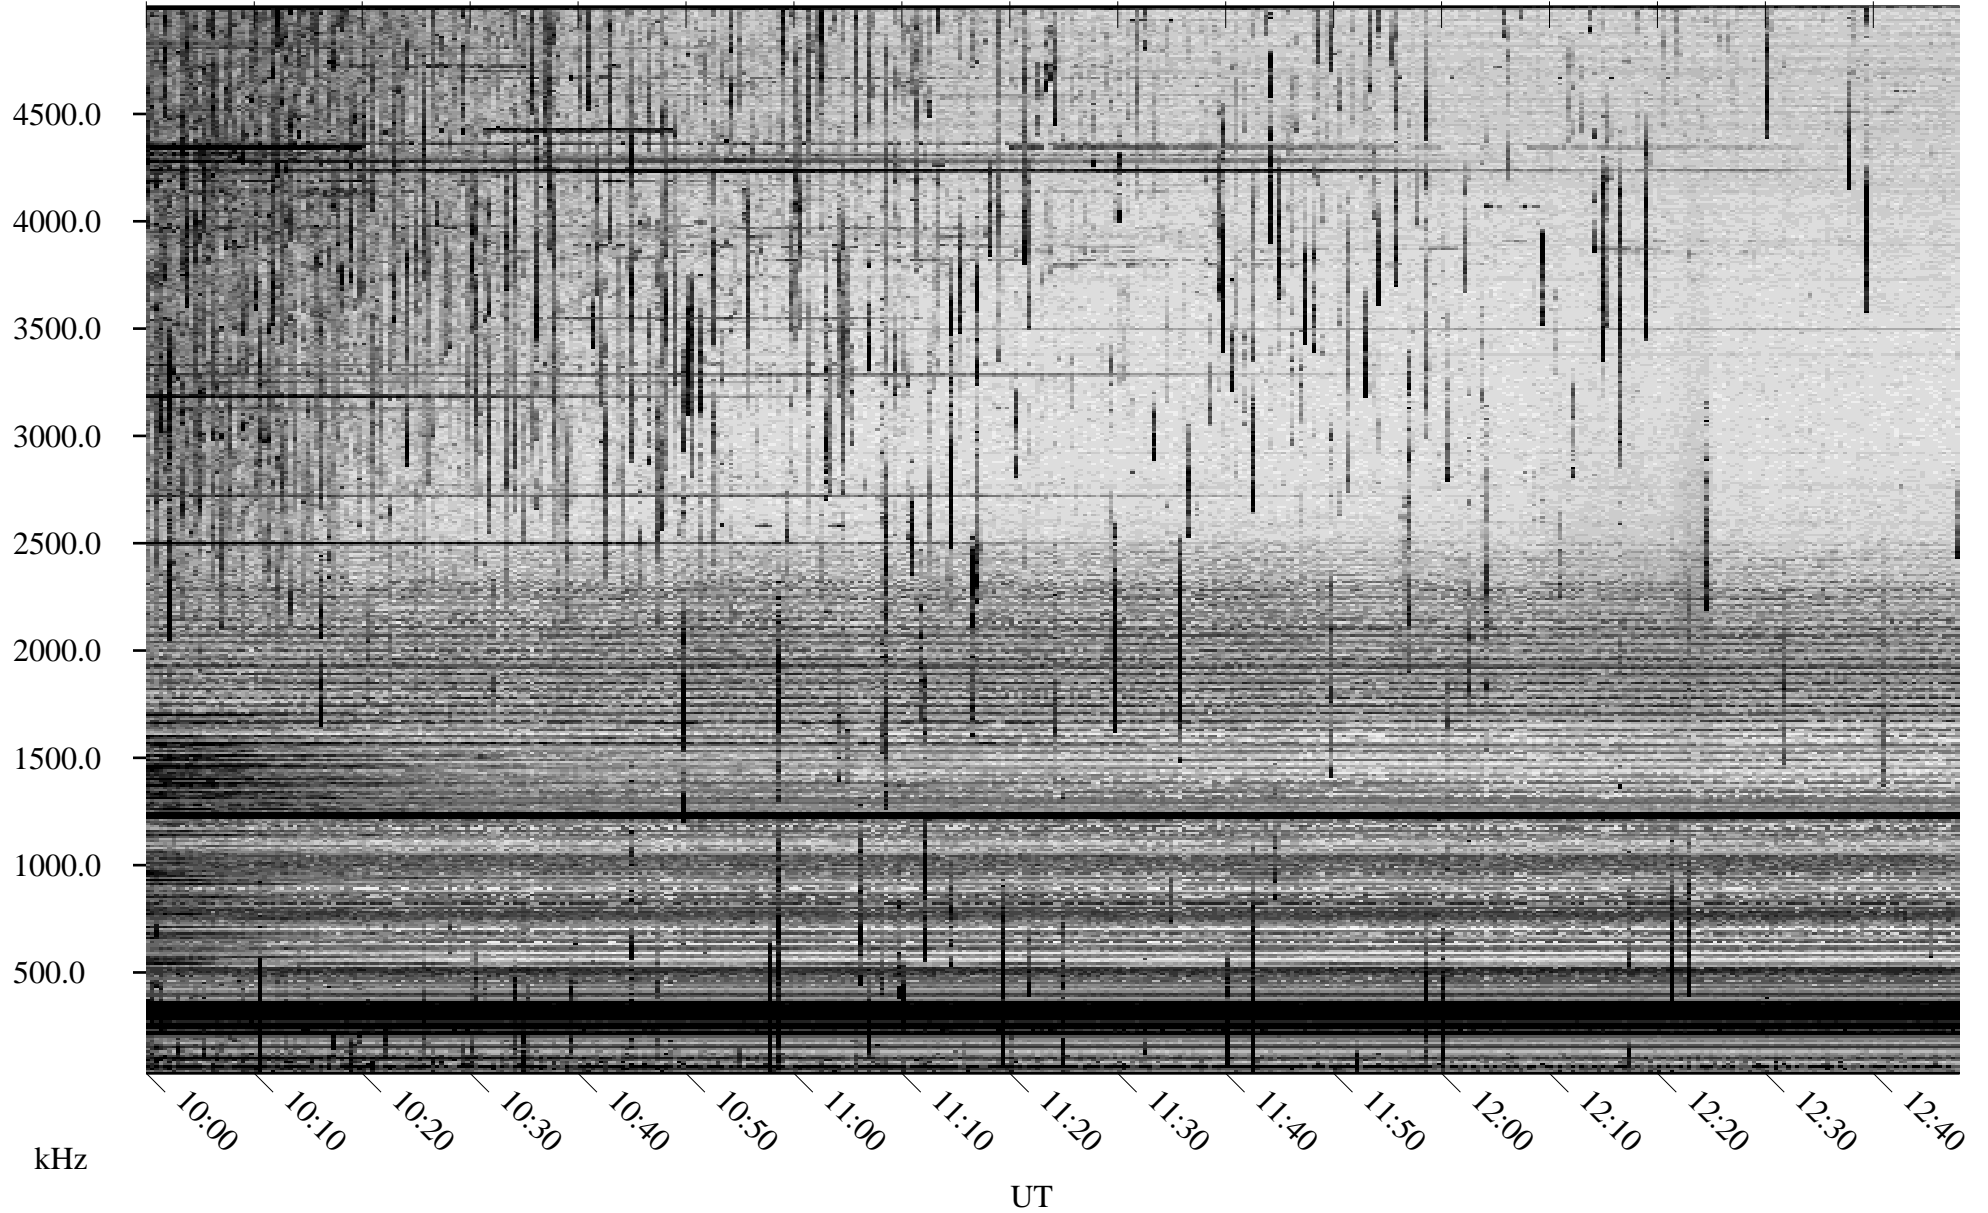

# 07/14/2006 Churchill, Manitoba

Linear Scale    Black = 161    White = 15

ch06194l.r00m max\_12

Page 5

# 07/14/2006 Churchill, Manitoba

Linear Scale    Black = 161    White = 15

ch06194l.r00m max\_12

Page 6

# 07/14/2006 Churchill, Manitoba

Linear Scale    Black = 161    White = 15

ch06194l.r00m max\_12

Page 7

# 07/14/2006 Churchill, Manitoba

Linear Scale    Black = 161    White = 15

ch06194l.r00m max\_12