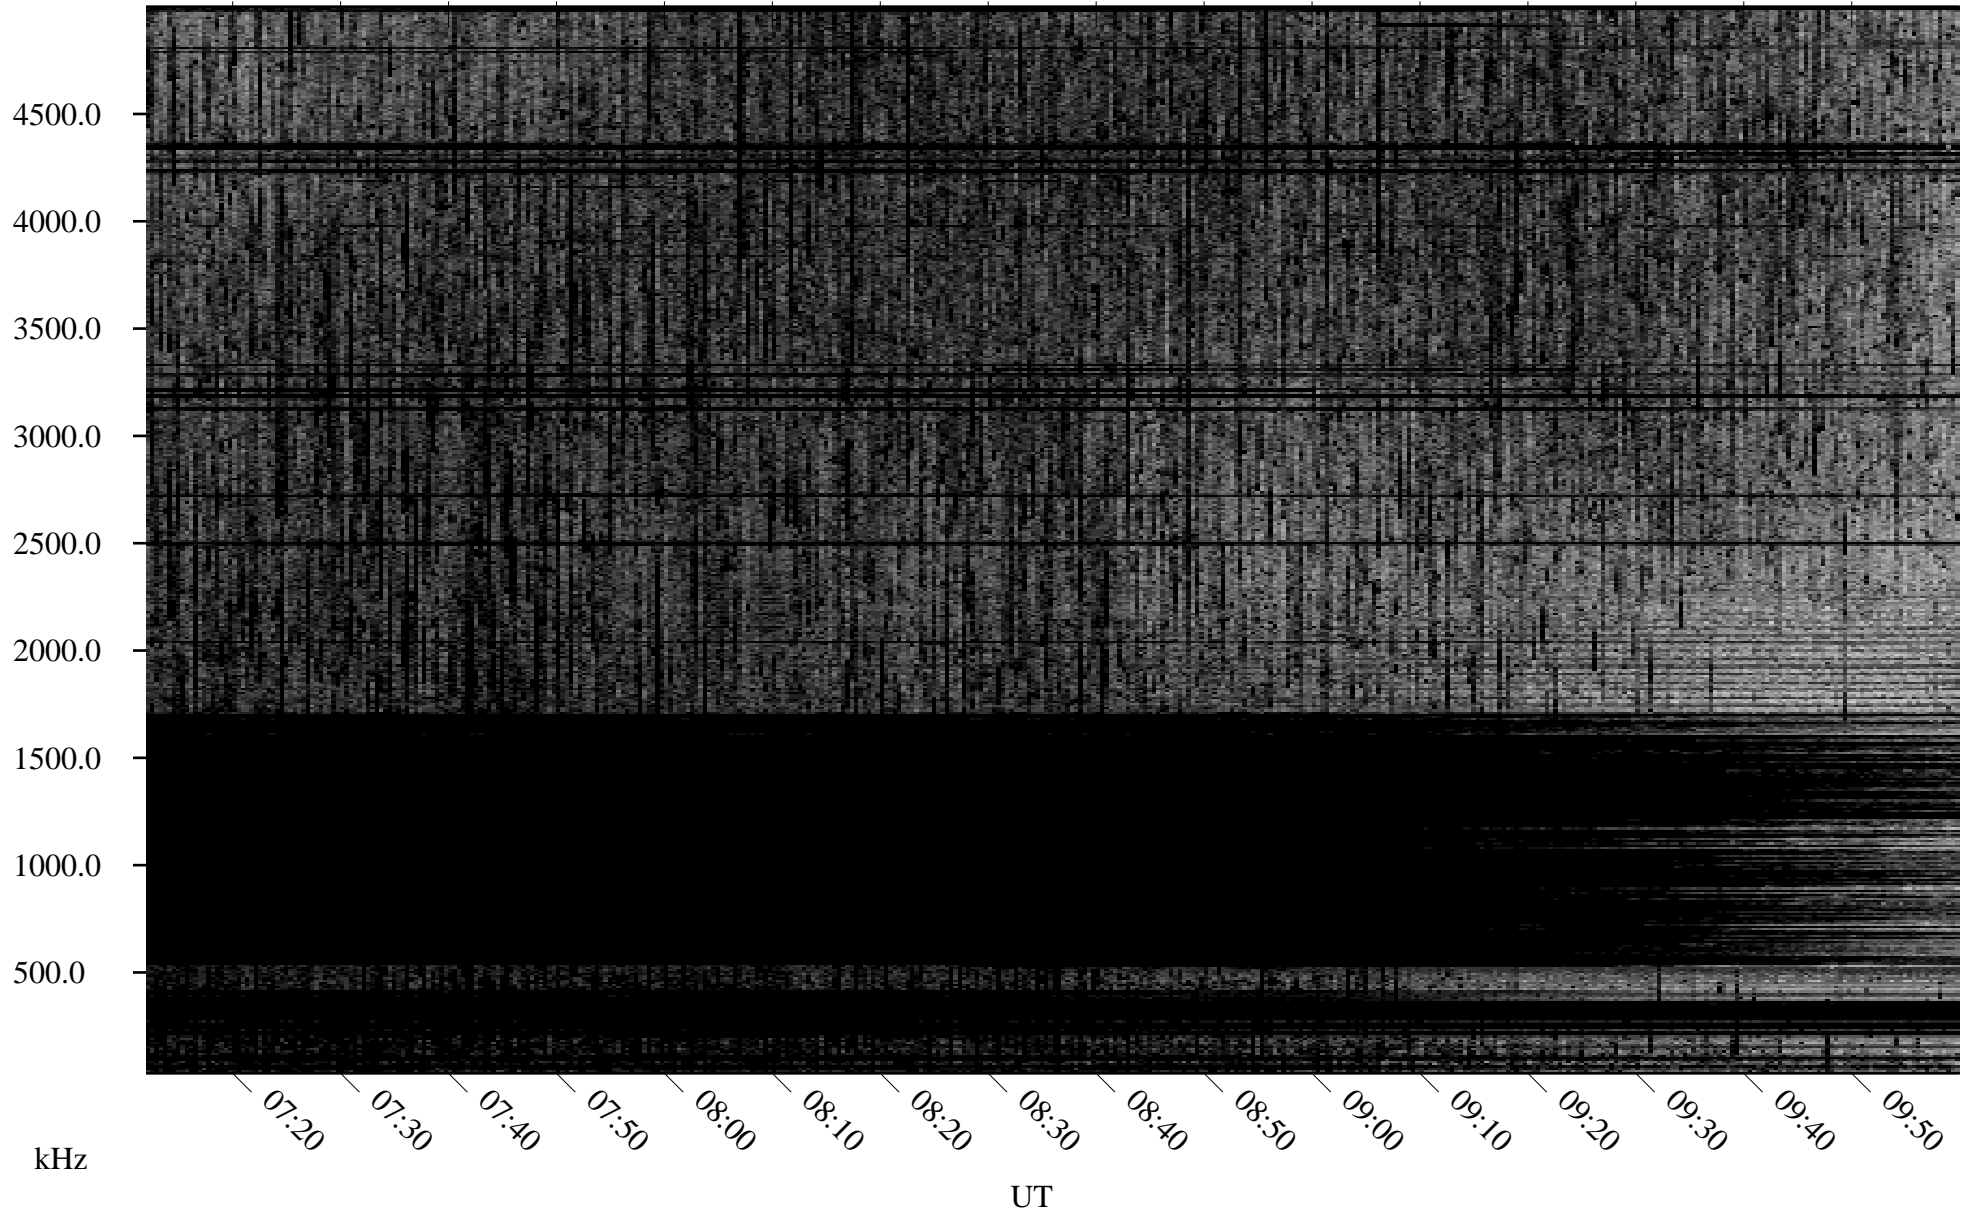

# 07/14/2006 Churchill, Manitoba

Linear Scale    Black = 161    White = 15

ch06194l.r00m max\_12

Page 4

# 07/14/2006 Churchill, Manitoba

Linear Scale    Black = 161    White = 15

ch06194l.r00m max\_12

Page 5