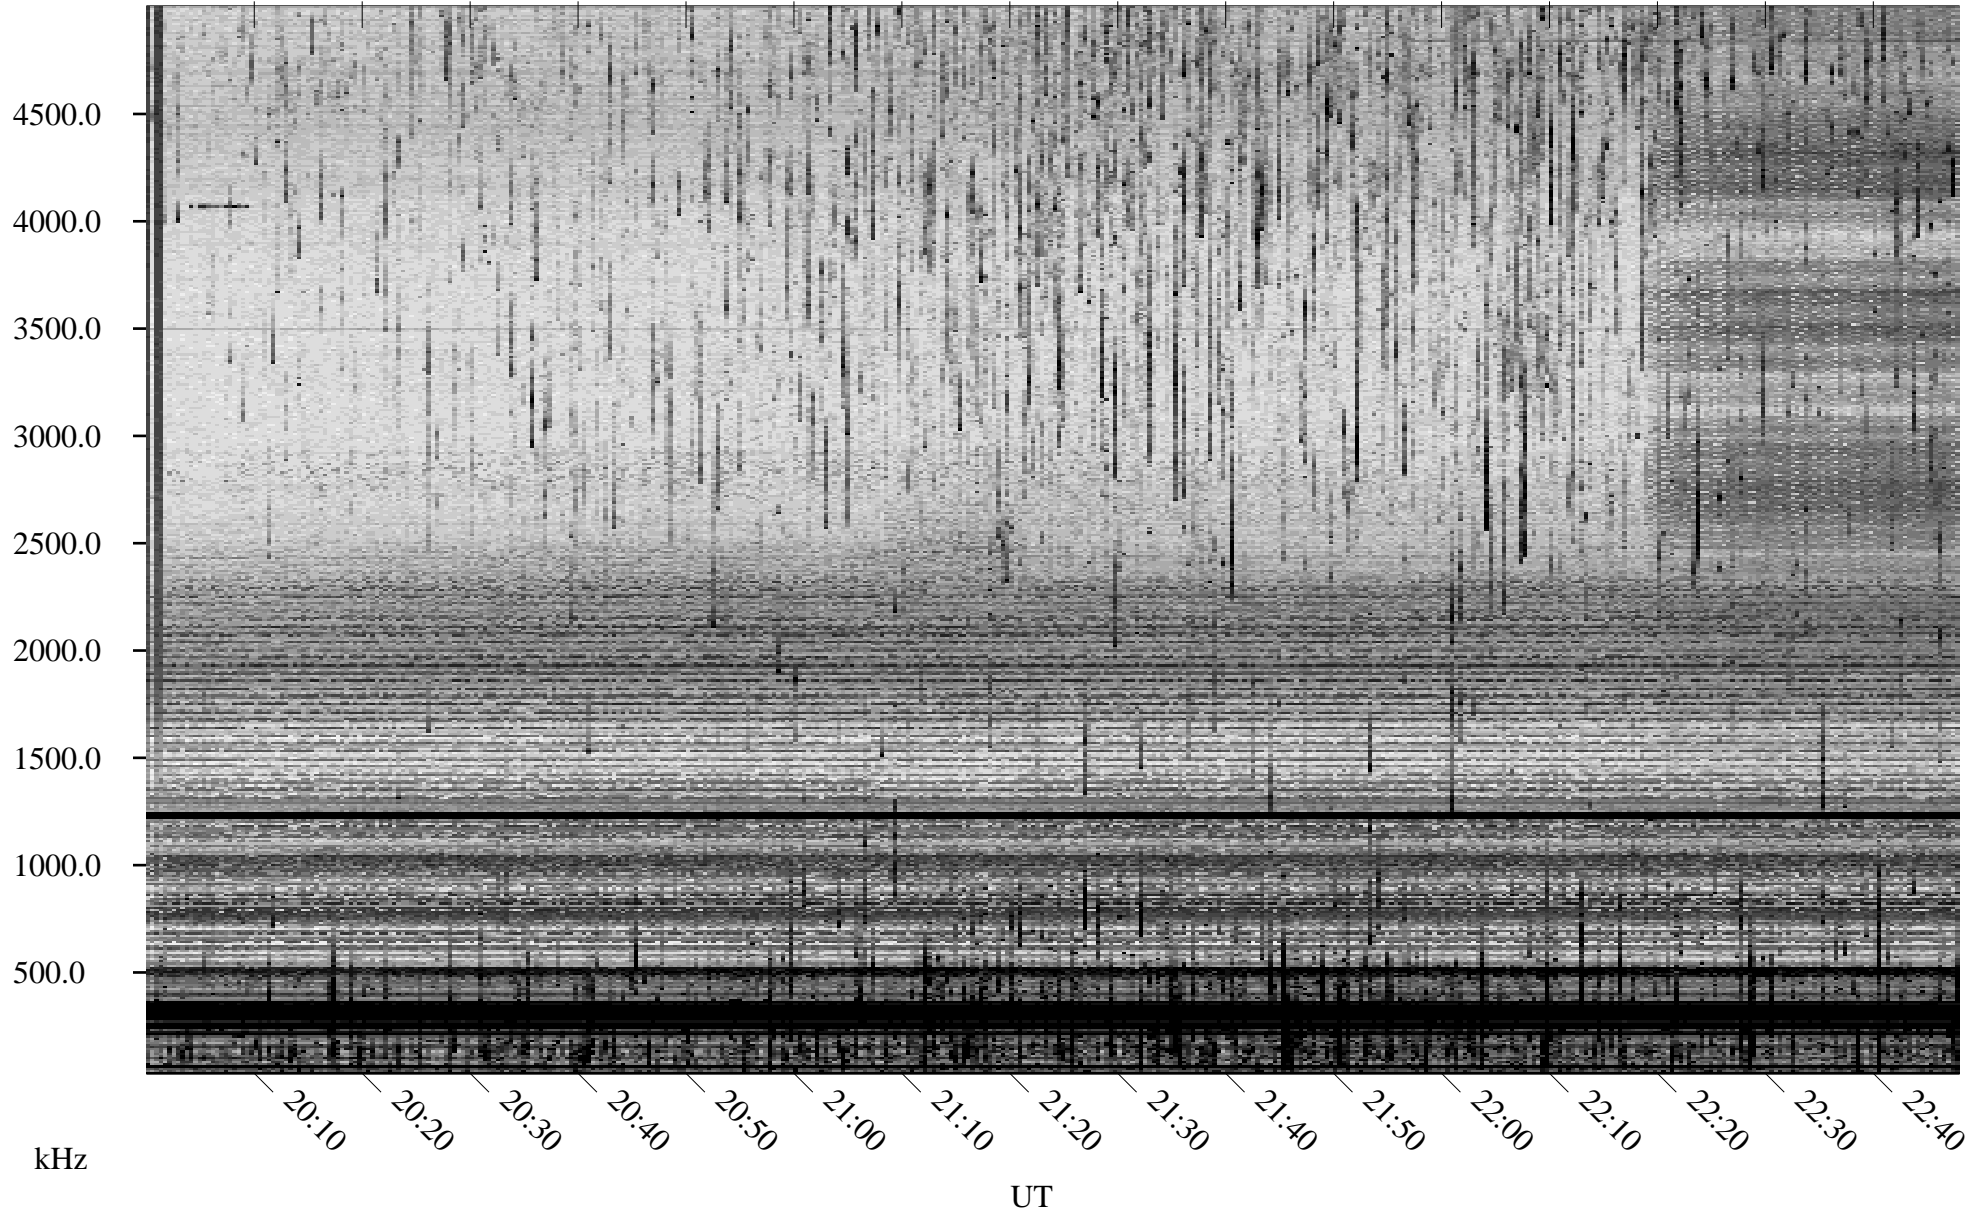

07/15/2006 Churchill, Manitoba

Linear Scale Black = 161 White = 15

ch06196l.r00m max_12

Page 1

07/15/2006 Churchill, Manitoba

Linear Scale Black = 161 White = 15

ch06196l.r00m max_12

Page 2

07/16/2006 Churchill, Manitoba

Linear Scale Black = 161 White = 15

ch06196l.r00m max_12

Page 3

07/16/2006 Churchill, Manitoba

Linear Scale Black = 161 White = 15

ch06196l.r00m max_12

Page 4

07/16/2006 Churchill, Manitoba

Linear Scale Black = 161 White = 15

ch06196l.r00m max_12

Page 5

07/16/2006 Churchill, Manitoba

Linear Scale Black = 161 White = 15

ch06196l.r00m max_12

Page 6

07/16/2006 Churchill, Manitoba

Linear Scale Black = 161 White = 15

ch06196l.r00m max_12

Page 7

07/16/2006 Churchill, Manitoba

Linear Scale Black = 161 White = 15

ch06196l.r00m max_12