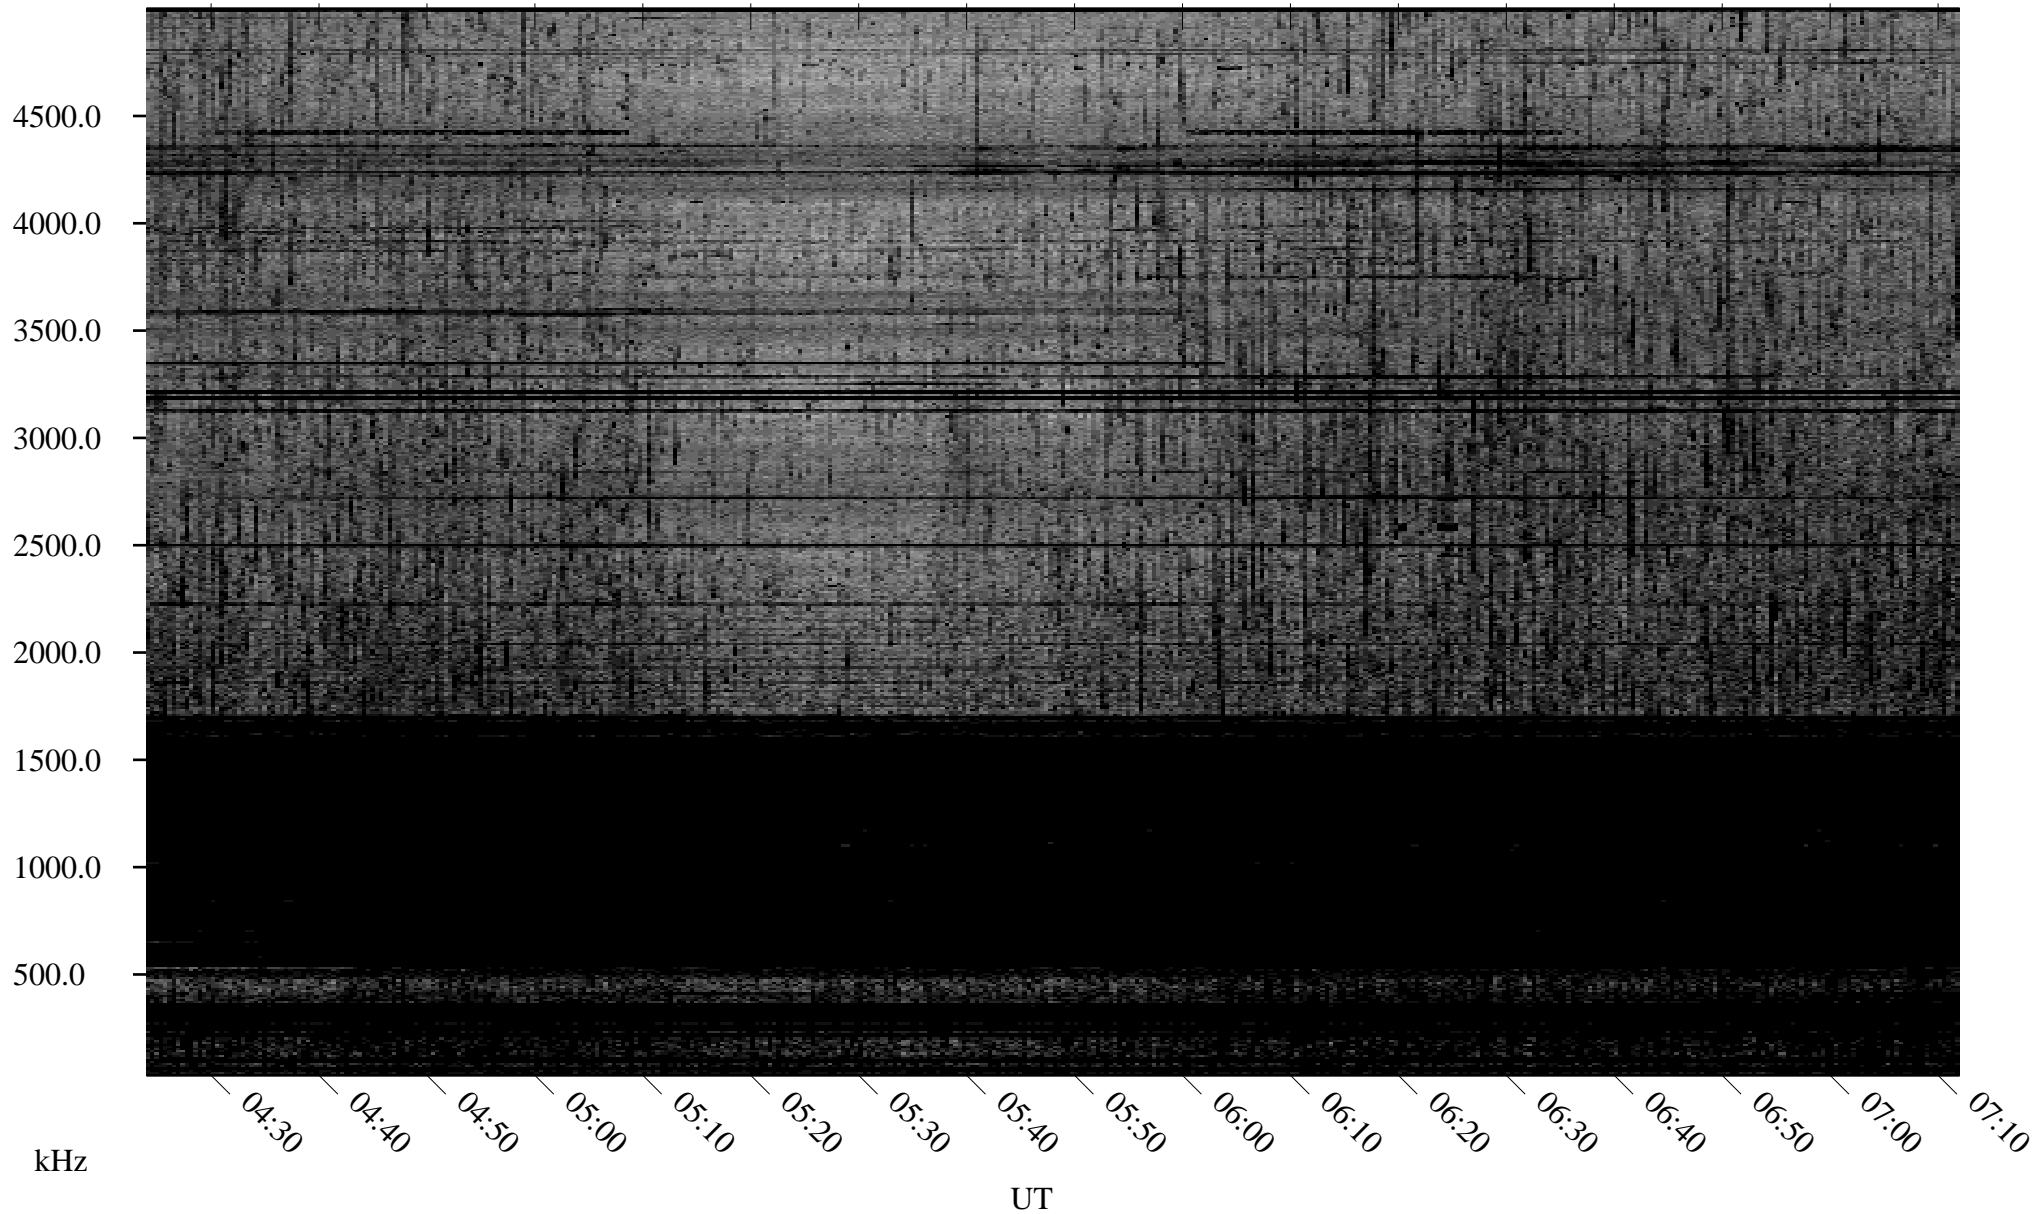

07/15/2006 Churchill, Manitoba

Linear Scale Black = 161 White = 15

ch06196l.r00m max_12

Page 1

07/15/2006 Churchill, Manitoba

Linear Scale Black = 161 White = 15

ch06196l.r00m max_12

Page 2

07/16/2006 Churchill, Manitoba

Linear Scale Black = 161 White = 15

ch06196l.r00m max_12

Page 3

07/16/2006 Churchill, Manitoba

Linear Scale Black = 161 White = 15

ch06196l.r00m max_12

Page 4

07/16/2006 Churchill, Manitoba

Linear Scale Black = 161 White = 15

ch06196l.r00m max_12

Page 5

07/16/2006 Churchill, Manitoba

Linear Scale Black = 161 White = 15

ch06196l.r00m max_12

Page 6

07/16/2006 Churchill, Manitoba

Linear Scale Black = 161 White = 15

ch06196l.r00m max_12

Page 7

07/16/2006 Churchill, Manitoba

Linear Scale Black = 161 White = 15

ch06196l.r00m max_12