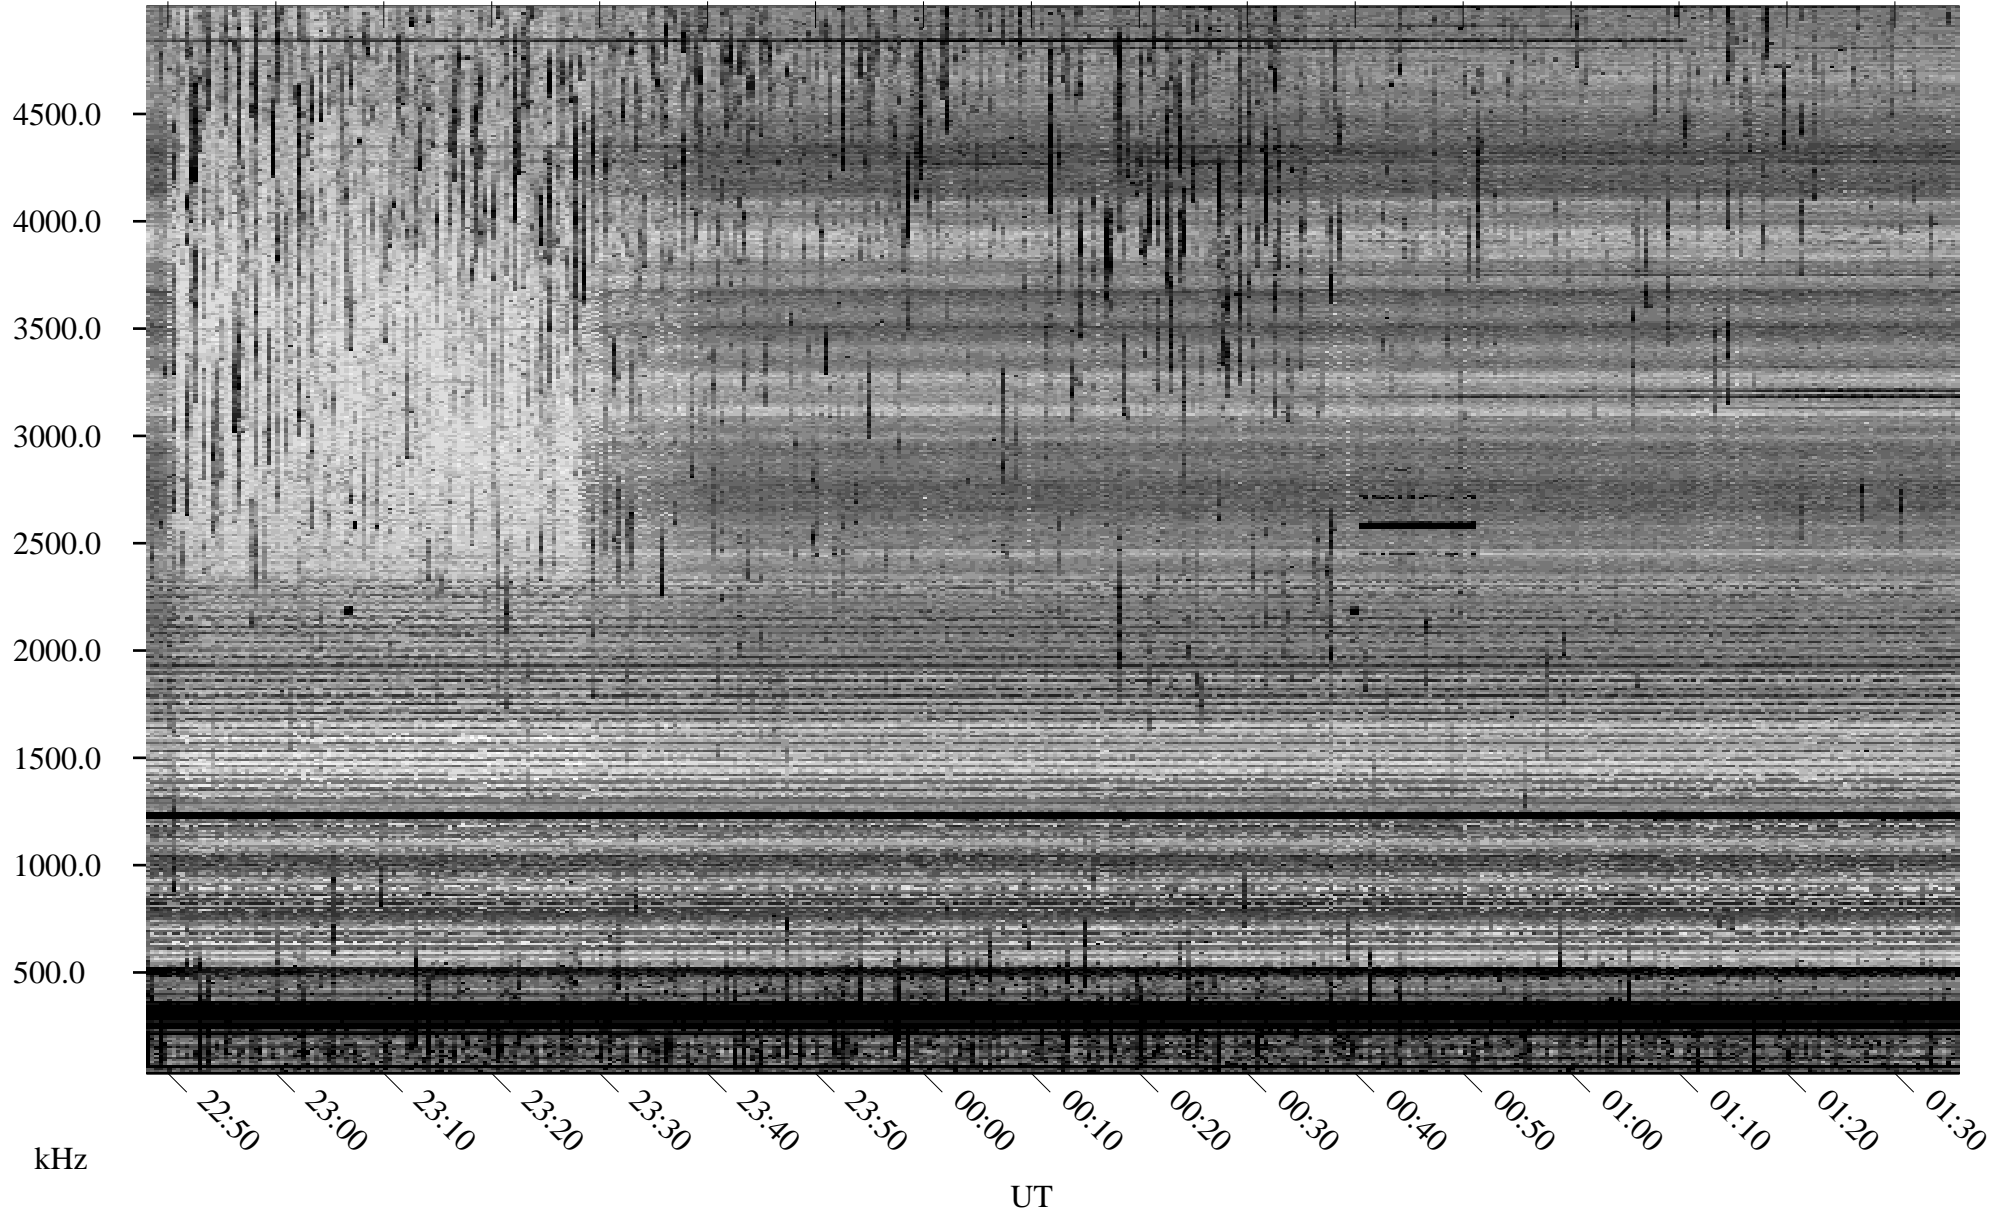

07/15/2006 Churchill, Manitoba

Linear Scale Black = 161 White = 15

ch06196l.r00m max_12

Page 1

07/15/2006 Churchill, Manitoba

Linear Scale Black = 161 White = 15

ch06196l.r00m max_12

Page 2

07/16/2006 Churchill, Manitoba

Linear Scale Black = 161 White = 15

ch06196l.r00m max_12

Page 3

07/16/2006 Churchill, Manitoba

Linear Scale Black = 161 White = 15

ch06196l.r00m max_12

Page 4

07/16/2006 Churchill, Manitoba

Linear Scale Black = 161 White = 15

ch06196l.r00m max_12

Page 5

07/16/2006 Churchill, Manitoba

Linear Scale Black = 161 White = 15

ch06196l.r00m max_12

Page 6

07/16/2006 Churchill, Manitoba

Linear Scale Black = 161 White = 15

ch06196l.r00m max_12

Page 7

07/16/2006 Churchill, Manitoba

Linear Scale Black = 161 White = 15

ch06196l.r00m max_12