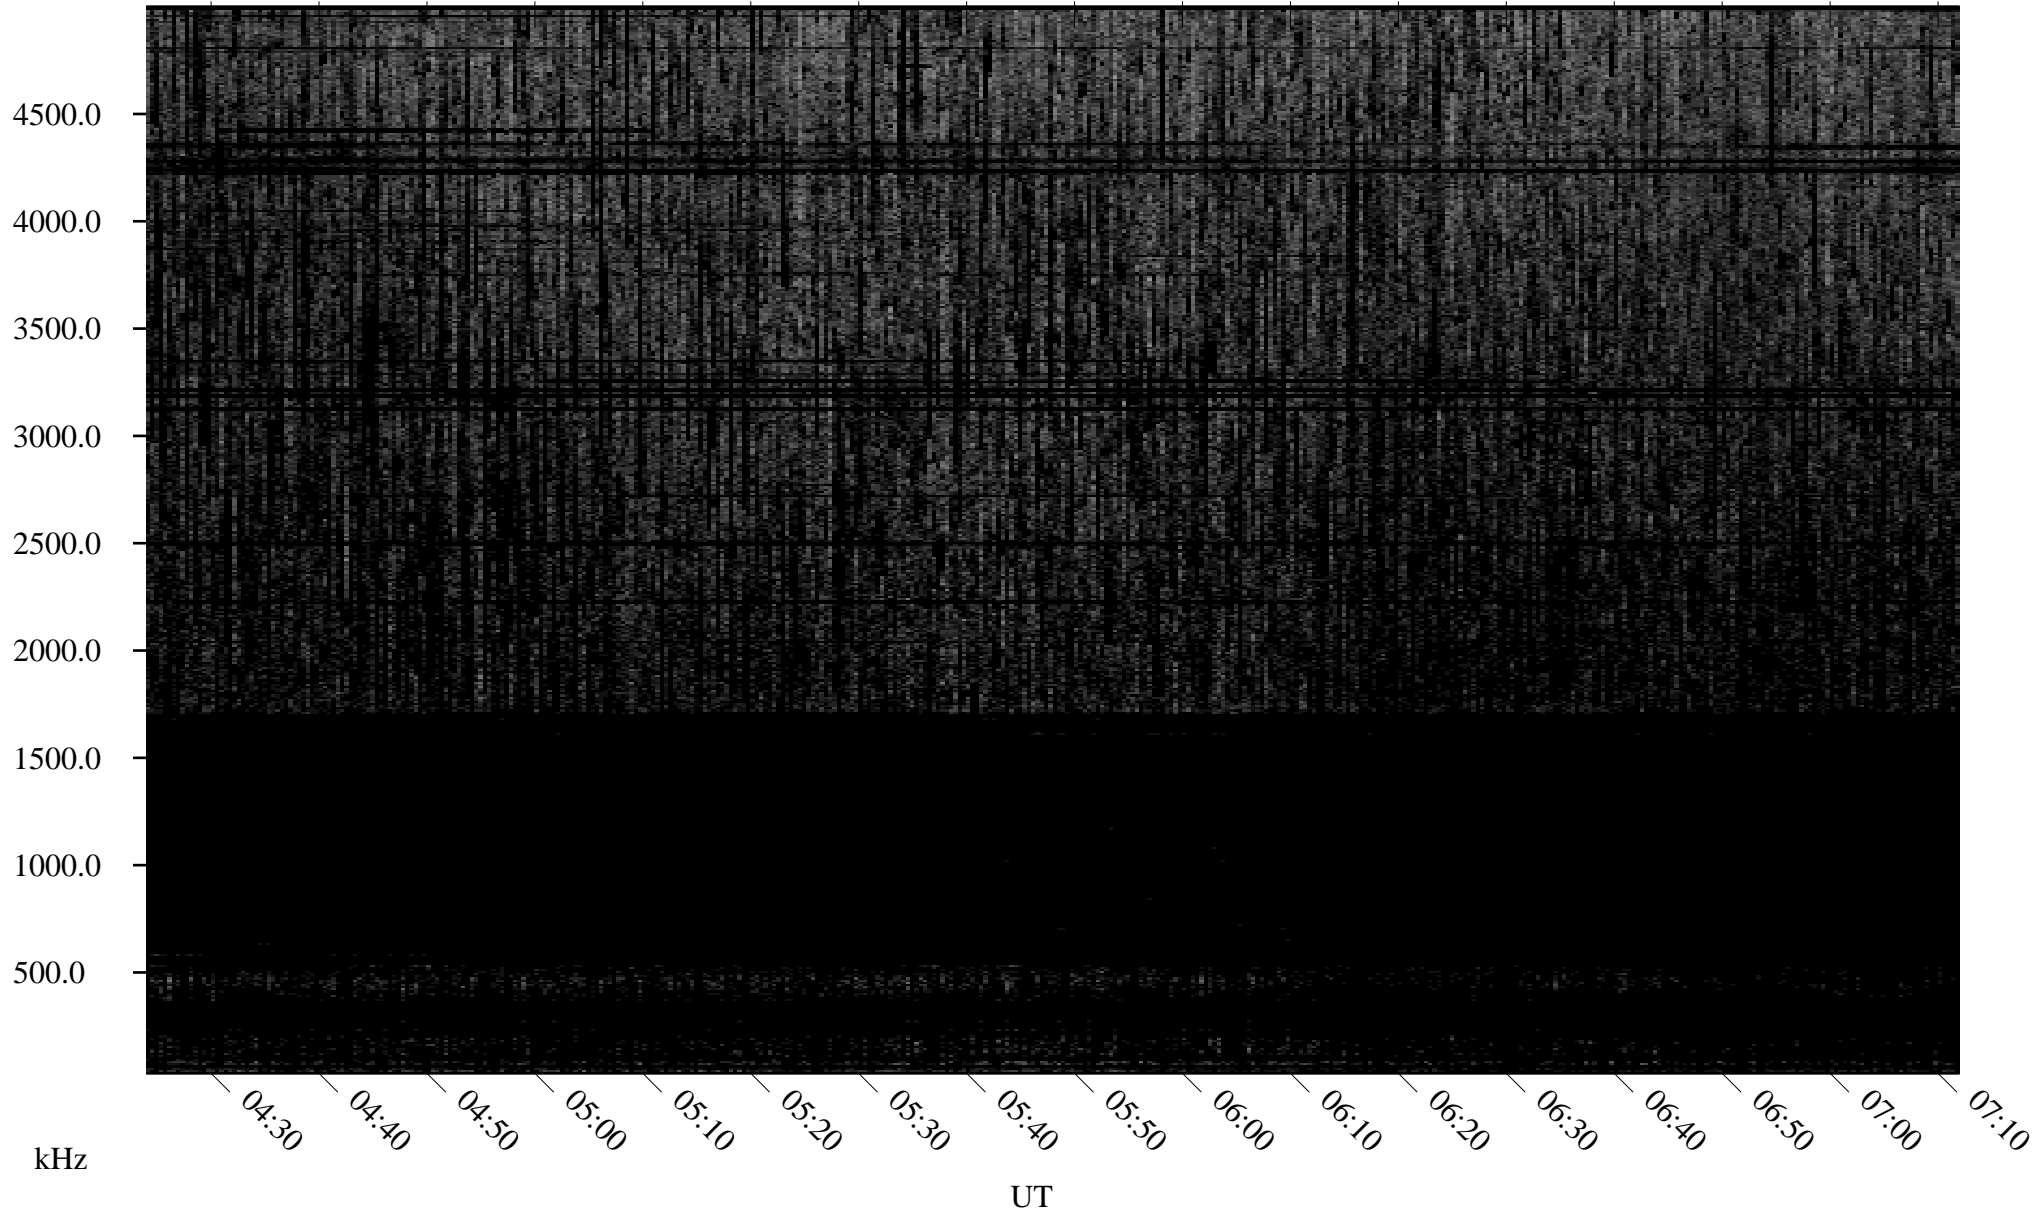

07/16/2006 Churchill, Manitoba

Linear Scale Black = 161 White = 15

ch06197l.r00m max_12

Page 1

07/16/2006 Churchill, Manitoba

Linear Scale Black = 161 White = 15

ch06197l.r00m max_12

Page 2

07/17/2006 Churchill, Manitoba

Linear Scale Black = 161 White = 15

ch06197l.r00m max_12

Page 3

07/17/2006 Churchill, Manitoba

Linear Scale Black = 161 White = 15

ch06197l.r00m max_12

Page 4

07/17/2006 Churchill, Manitoba

Linear Scale Black = 161 White = 15

ch06197l.r00m max_12

Page 5

07/17/2006 Churchill, Manitoba

Linear Scale Black = 161 White = 15

ch06197l.r00m max_12

Page 6

07/17/2006 Churchill, Manitoba

Linear Scale Black = 161 White = 15

ch06197l.r00m max_12

Page 7

07/17/2006 Churchill, Manitoba

Linear Scale Black = 161 White = 15

ch06197l.r00m max_12

Page 8