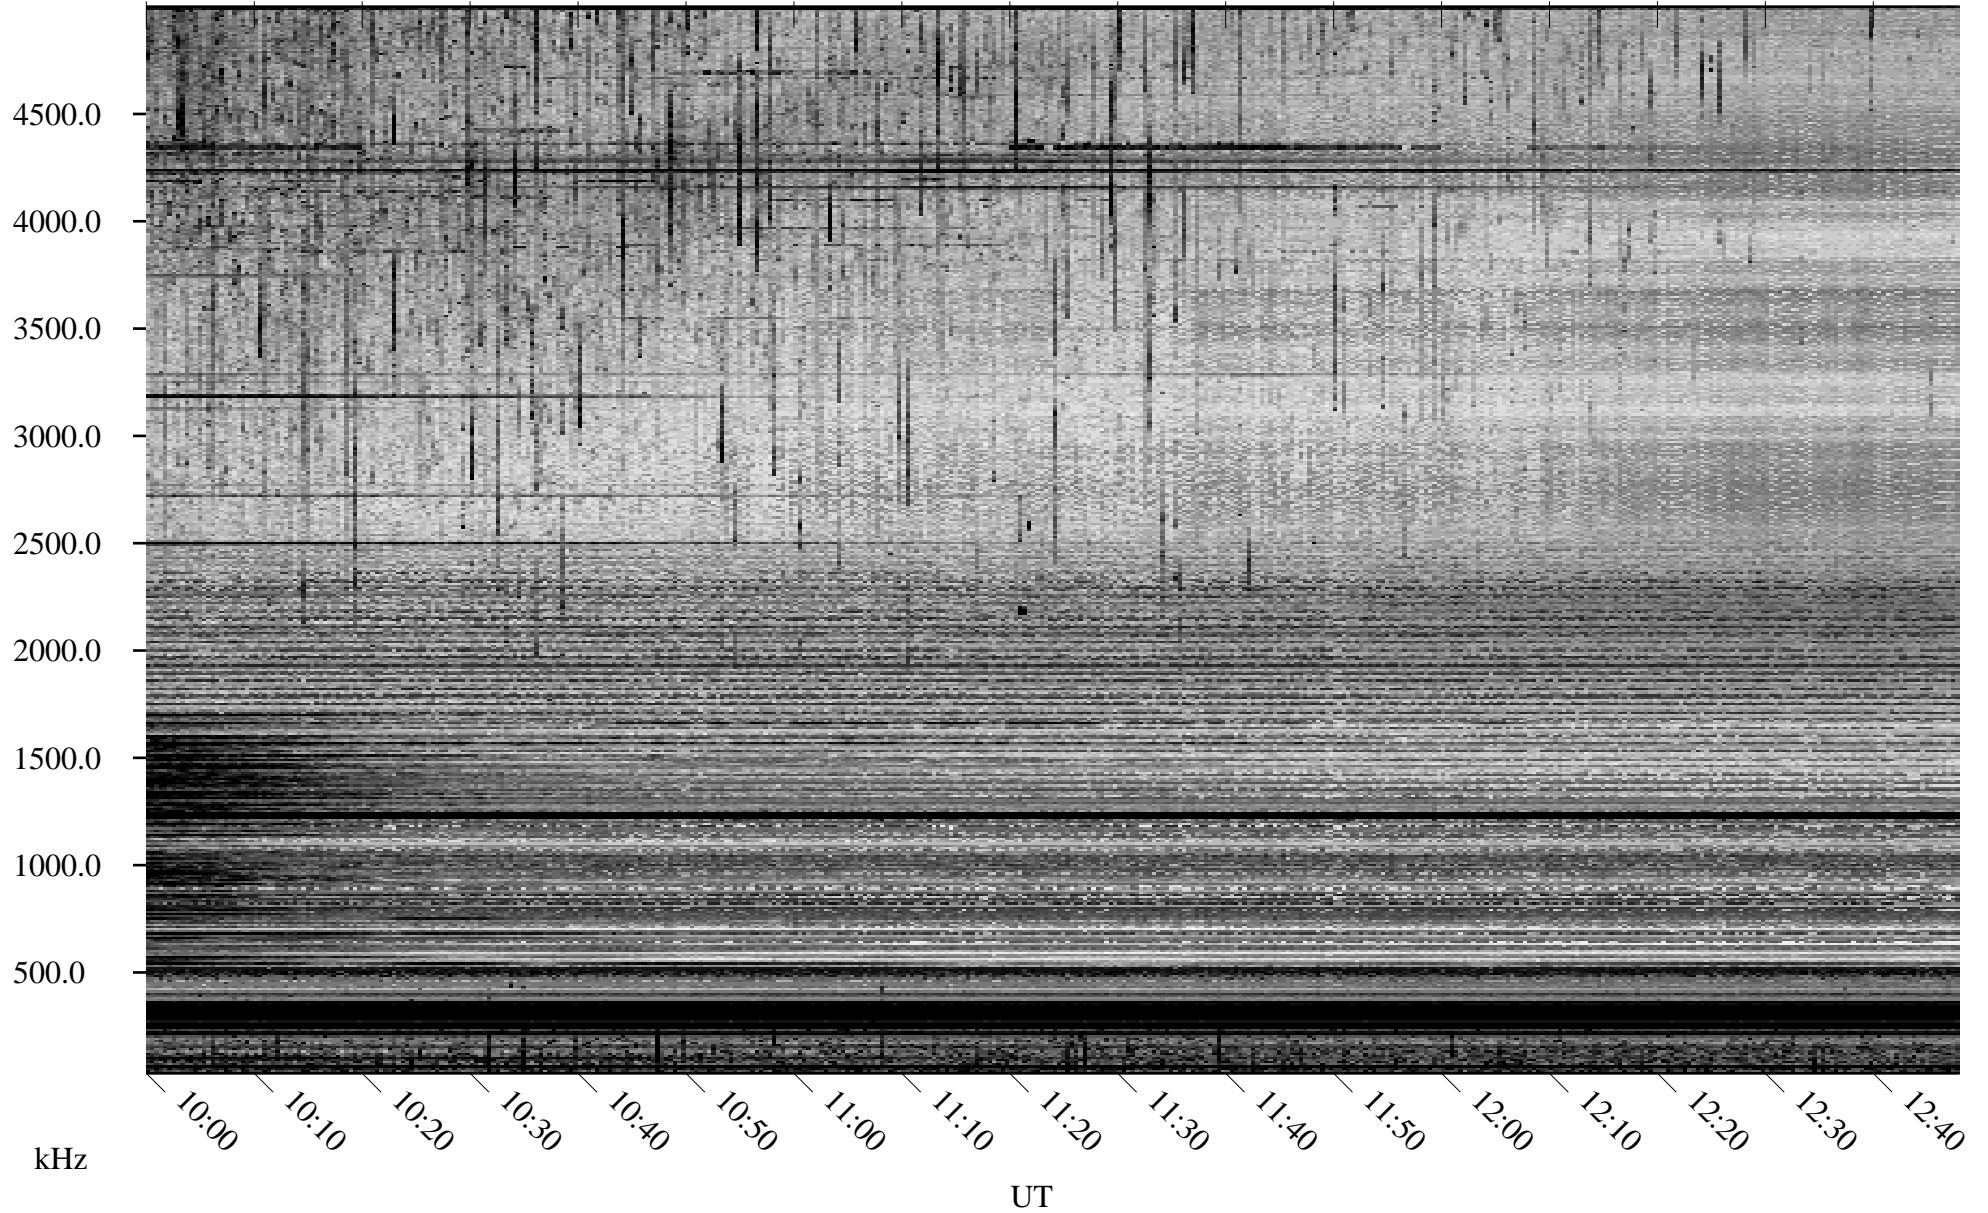

07/16/2006 Churchill, Manitoba

Linear Scale Black = 161 White = 15

ch06197l.r00m max_12

Page 1

07/16/2006 Churchill, Manitoba

Linear Scale Black = 161 White = 15

ch06197l.r00m max_12

Page 2

07/17/2006 Churchill, Manitoba

Linear Scale Black = 161 White = 15

ch06197l.r00m max_12

Page 3

07/17/2006 Churchill, Manitoba

Linear Scale Black = 161 White = 15

ch06197l.r00m max_12

Page 4

07/17/2006 Churchill, Manitoba

Linear Scale Black = 161 White = 15

ch06197l.r00m max_12

Page 5

07/17/2006 Churchill, Manitoba

Linear Scale Black = 161 White = 15

ch06197l.r00m max_12

Page 6

07/17/2006 Churchill, Manitoba

Linear Scale Black = 161 White = 15

ch06197l.r00m max_12

Page 7

07/17/2006 Churchill, Manitoba

Linear Scale Black = 161 White = 15

ch06197l.r00m max_12

Page 8