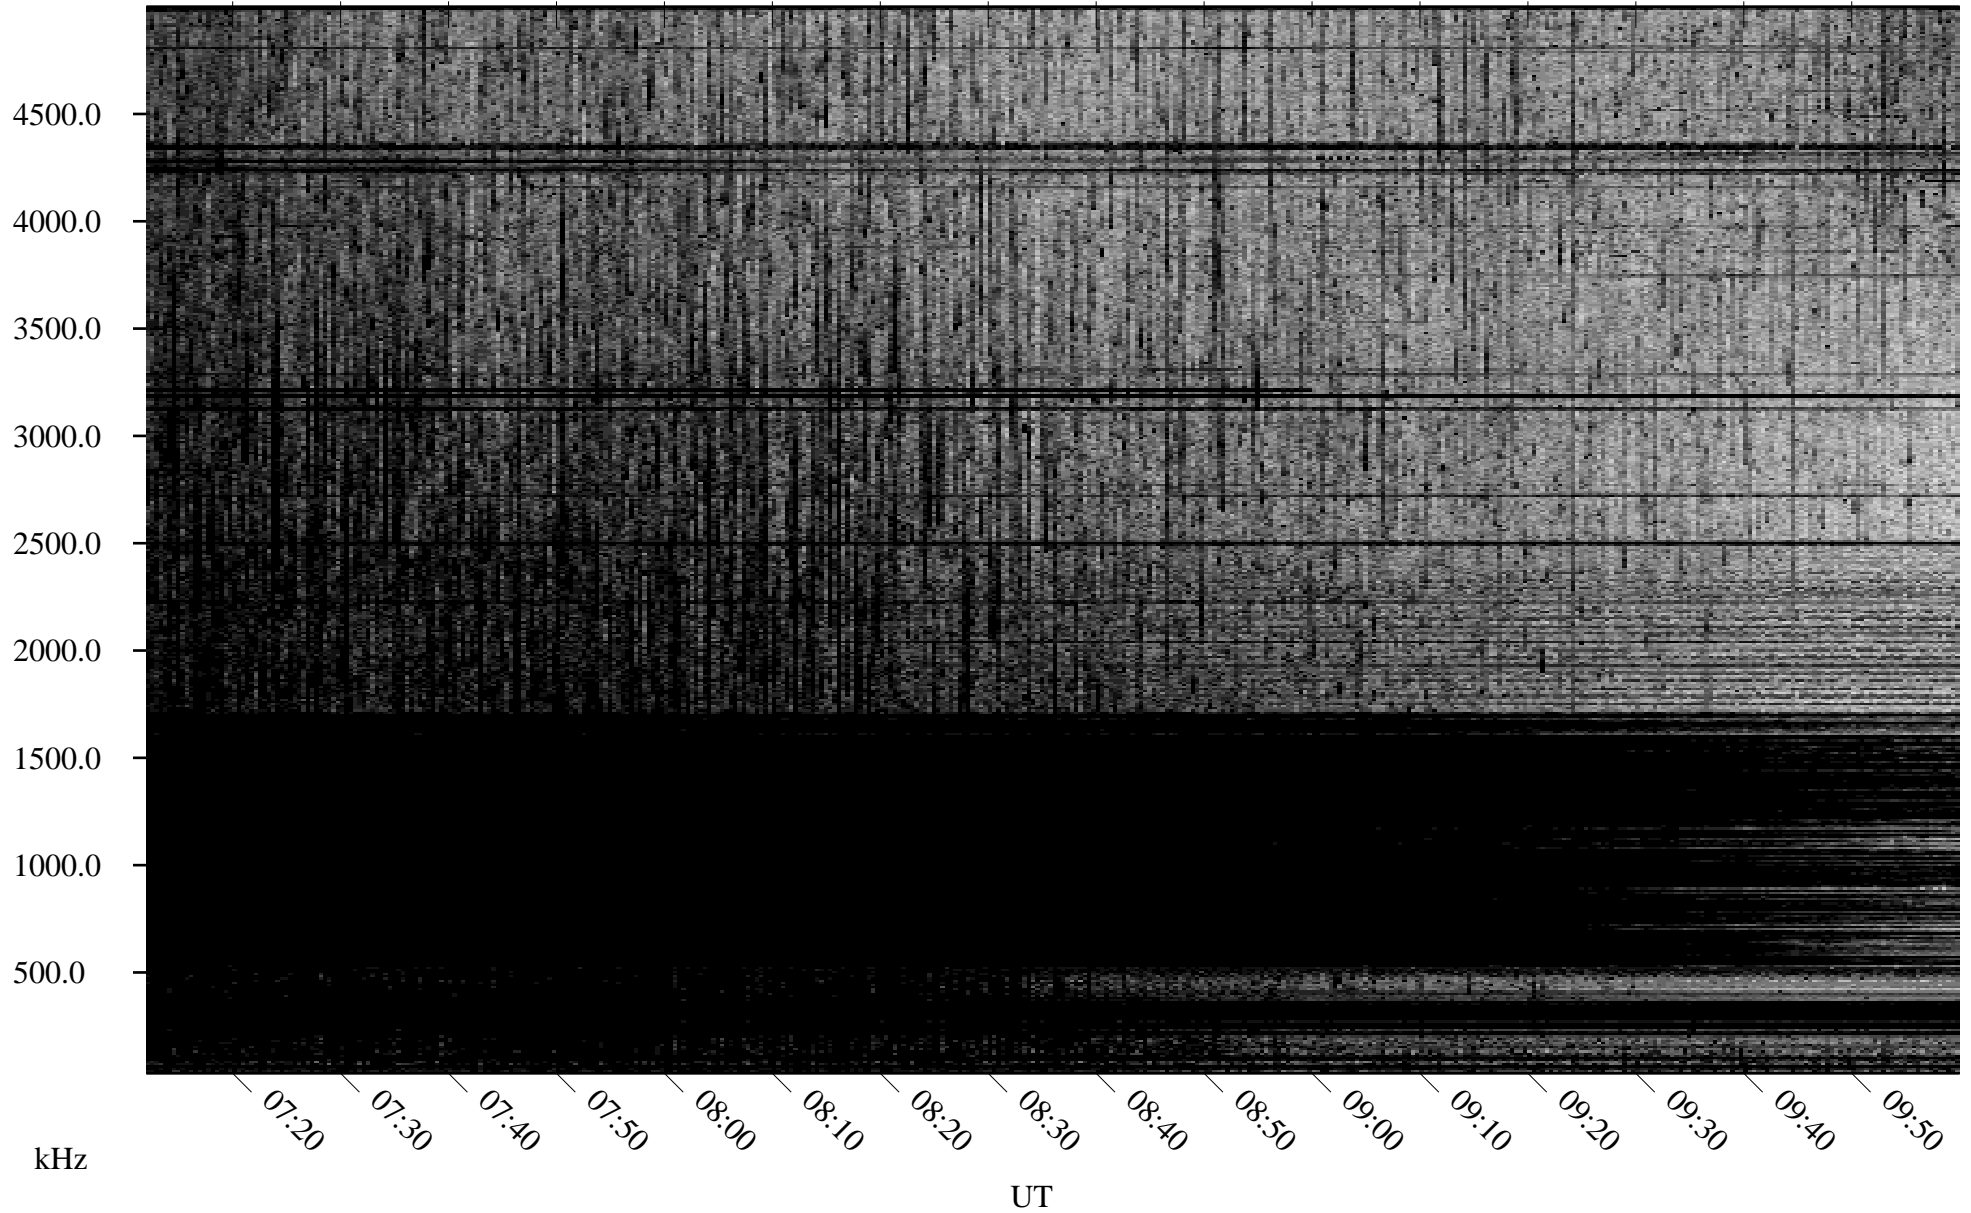

07/16/2006 Churchill, Manitoba

Linear Scale Black = 161 White = 15

ch06197l.r00m max_12

Page 1

07/16/2006 Churchill, Manitoba

Linear Scale Black = 161 White = 15

ch06197l.r00m max_12

Page 2

07/17/2006 Churchill, Manitoba

Linear Scale Black = 161 White = 15

ch06197l.r00m max_12

Page 3

07/17/2006 Churchill, Manitoba

Linear Scale Black = 161 White = 15

ch06197l.r00m max_12

Page 4

07/17/2006 Churchill, Manitoba

Linear Scale Black = 161 White = 15

ch06197l.r00m max_12

Page 5

07/17/2006 Churchill, Manitoba

Linear Scale Black = 161 White = 15

ch06197l.r00m max_12

Page 6

07/17/2006 Churchill, Manitoba

Linear Scale Black = 161 White = 15

ch06197l.r00m max_12

Page 7

07/17/2006 Churchill, Manitoba

Linear Scale Black = 161 White = 15

ch06197l.r00m max_12

Page 8