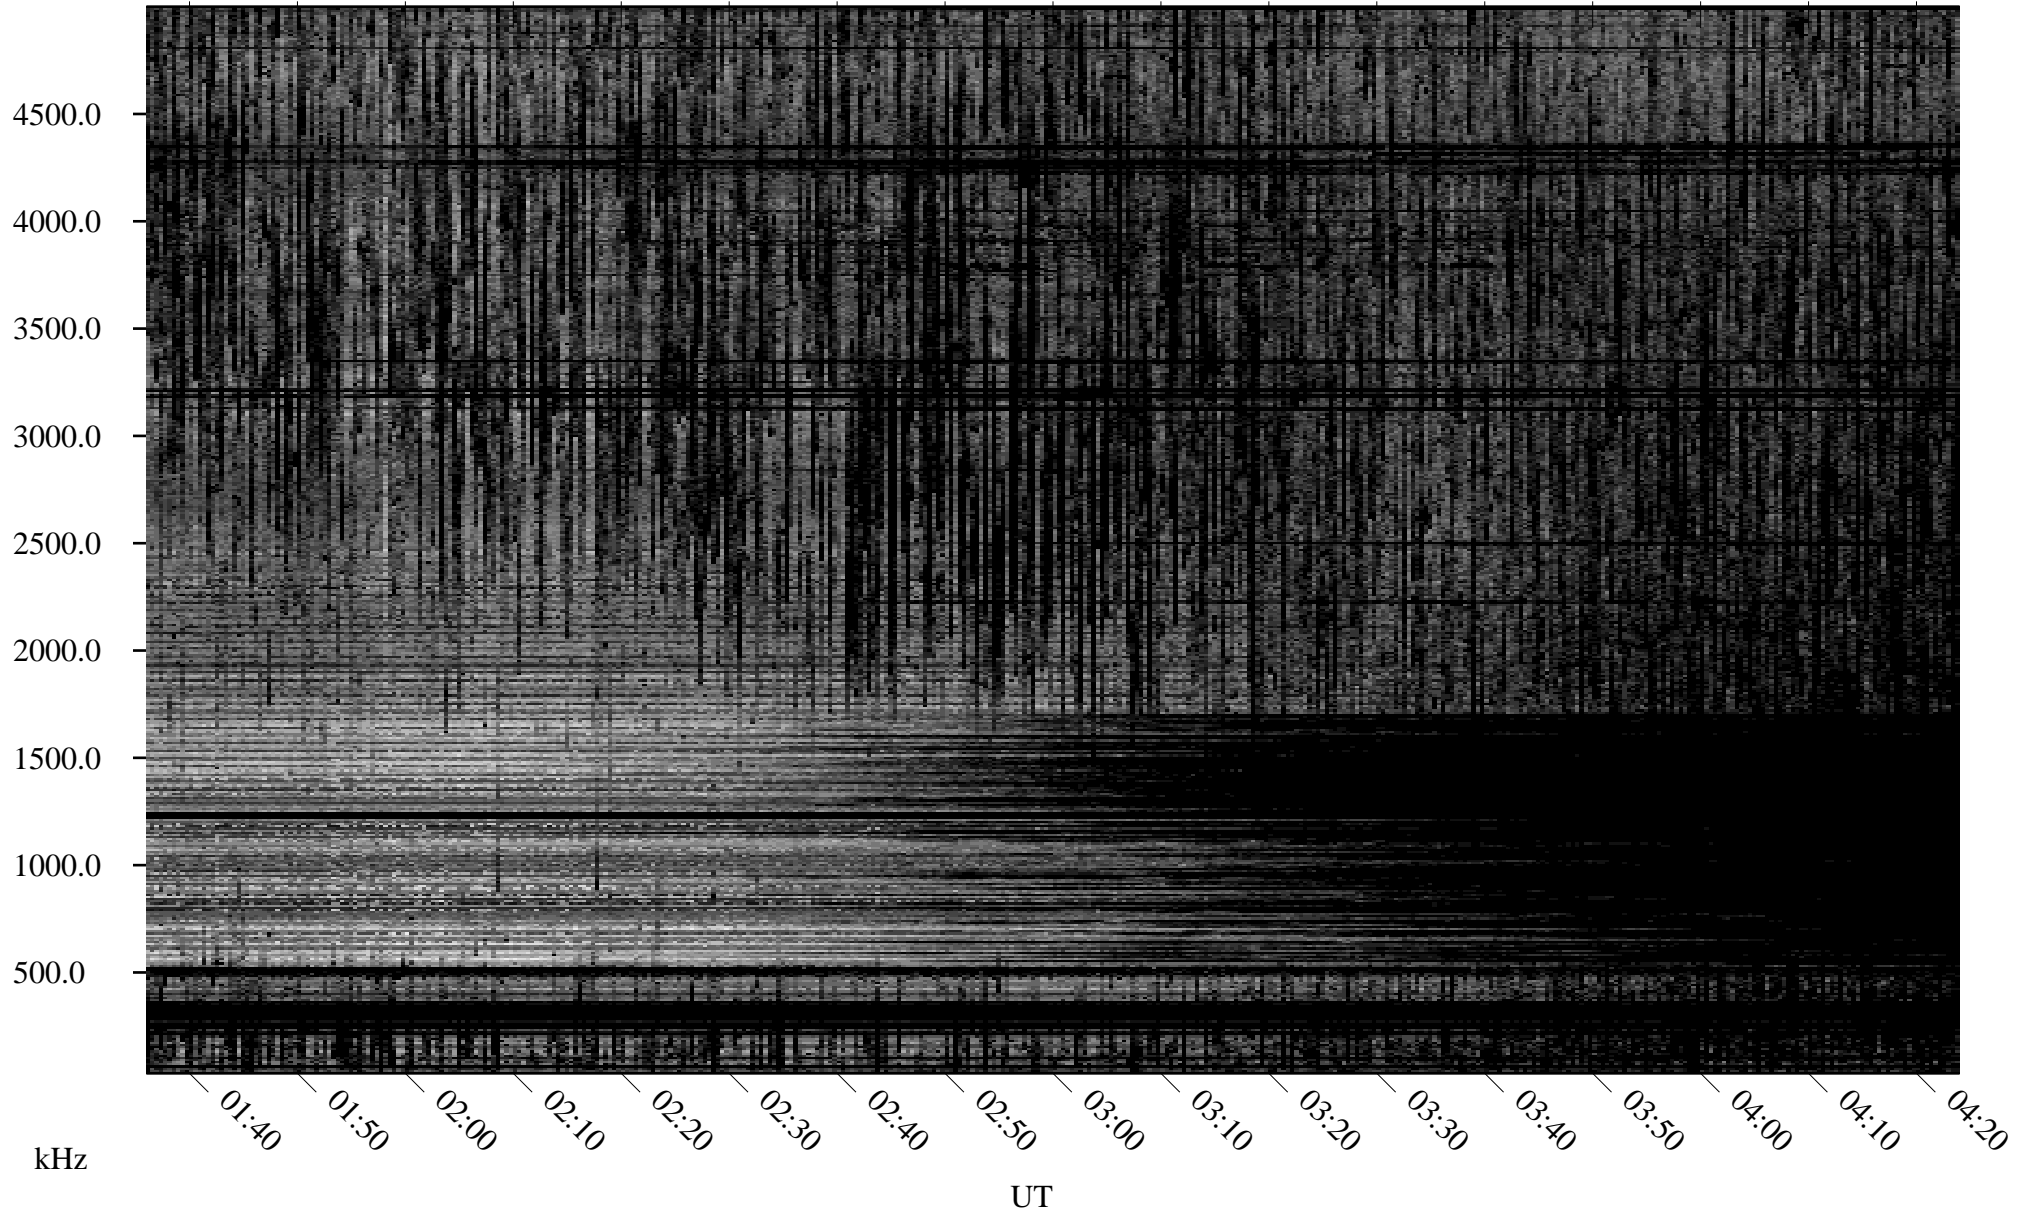

07/16/2006 Churchill, Manitoba

Linear Scale Black = 161 White = 15

ch06197l.r00m max_12

Page 1

07/16/2006 Churchill, Manitoba

Linear Scale Black = 161 White = 15

ch06197l.r00m max_12

Page 2

07/17/2006 Churchill, Manitoba

Linear Scale Black = 161 White = 15

ch06197l.r00m max_12

Page 3

07/17/2006 Churchill, Manitoba

Linear Scale Black = 161 White = 15

ch06197l.r00m max_12

Page 4

07/17/2006 Churchill, Manitoba

Linear Scale Black = 161 White = 15

ch06197l.r00m max_12

Page 5

07/17/2006 Churchill, Manitoba

Linear Scale Black = 161 White = 15

ch06197l.r00m max_12

Page 6

07/17/2006 Churchill, Manitoba

Linear Scale Black = 161 White = 15

ch06197l.r00m max_12

Page 7

07/17/2006 Churchill, Manitoba

Linear Scale Black = 161 White = 15

ch06197l.r00m max_12

Page 8