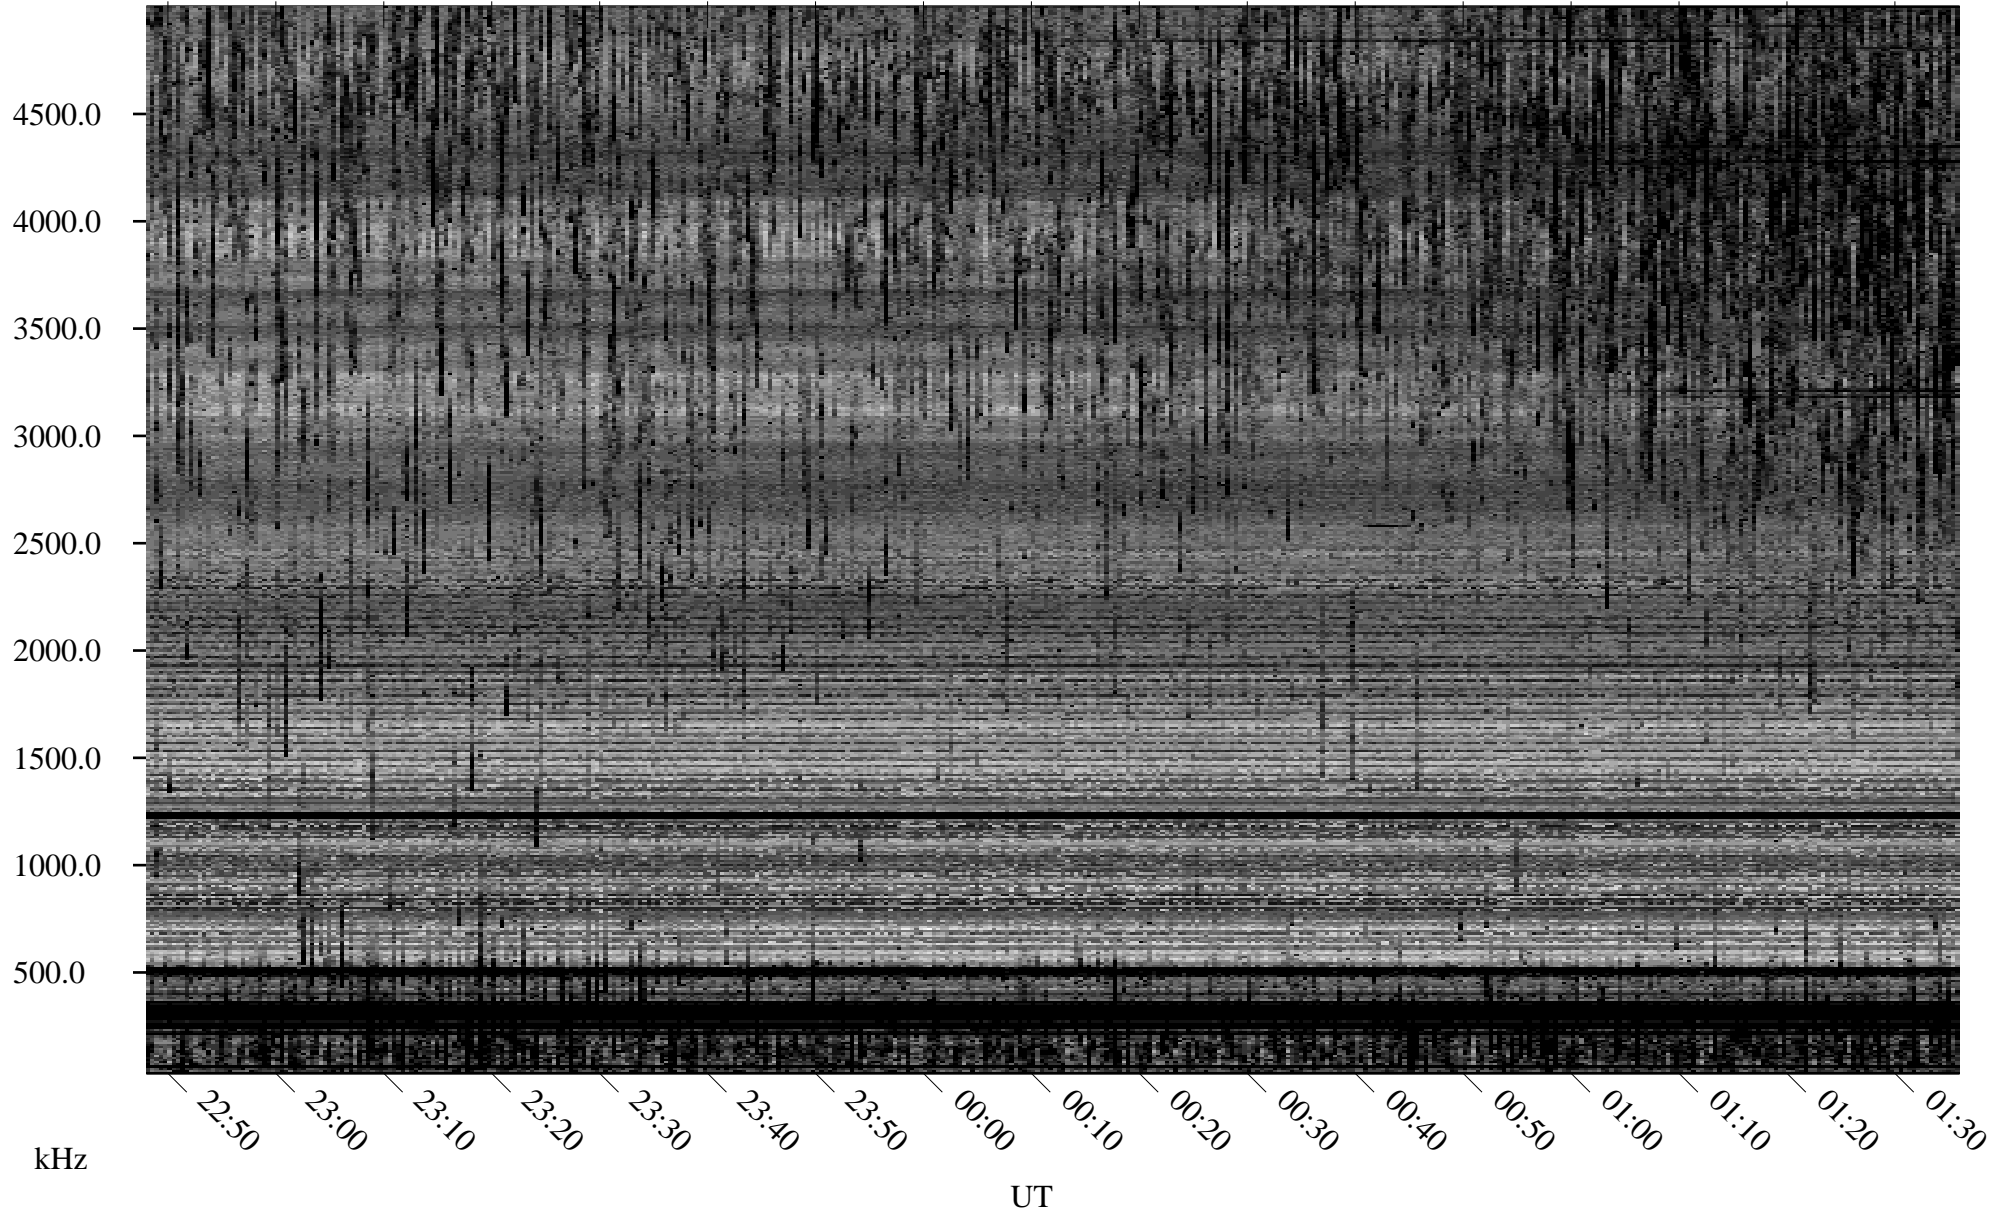

07/16/2006 Churchill, Manitoba

Linear Scale Black = 161 White = 15

ch06197l.r00m max_12

Page 1

07/16/2006 Churchill, Manitoba

Linear Scale Black = 161 White = 15

ch06197l.r00m max_12

Page 2

07/17/2006 Churchill, Manitoba

Linear Scale Black = 161 White = 15

ch06197l.r00m max_12

Page 3

07/17/2006 Churchill, Manitoba

Linear Scale Black = 161 White = 15

ch06197l.r00m max_12

Page 4

07/17/2006 Churchill, Manitoba

Linear Scale Black = 161 White = 15

ch06197l.r00m max_12

Page 5

07/17/2006 Churchill, Manitoba

Linear Scale Black = 161 White = 15

ch06197l.r00m max_12

Page 6

07/17/2006 Churchill, Manitoba

Linear Scale Black = 161 White = 15

ch06197l.r00m max_12

Page 7

07/17/2006 Churchill, Manitoba

Linear Scale Black = 161 White = 15

ch06197l.r00m max_12

Page 8