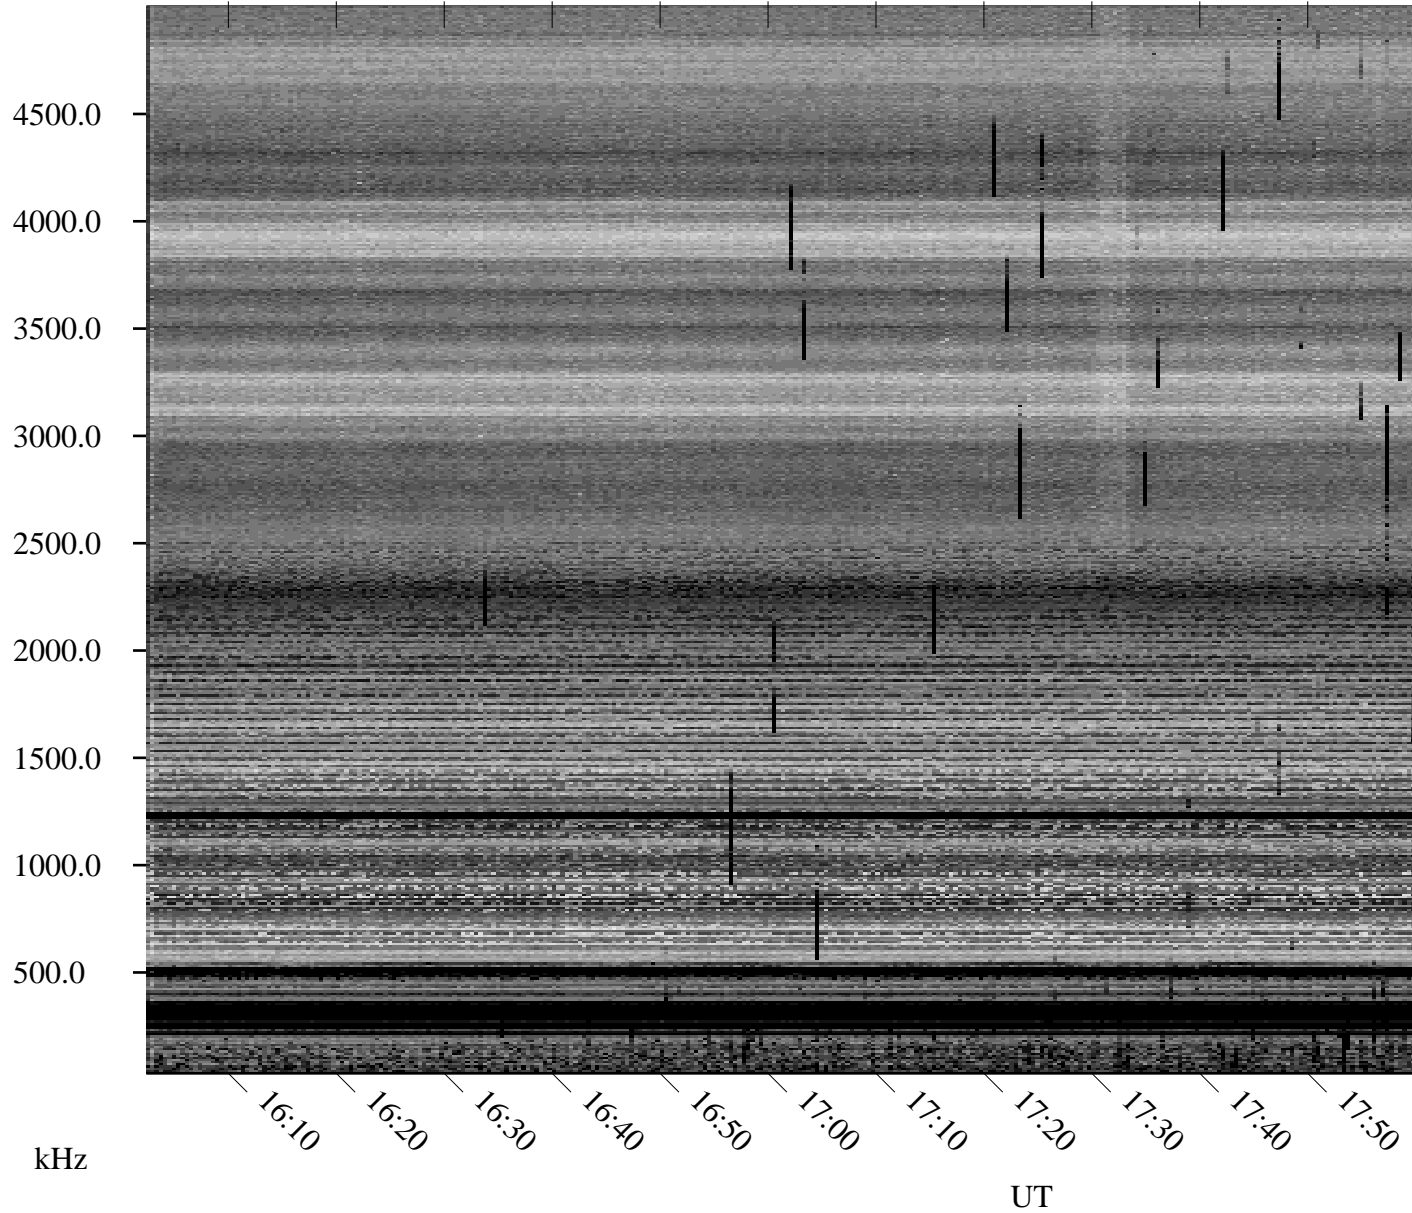

07/17/2006 Churchill, Manitoba

Linear Scale Black = 161 White = 15

ch06198l.r00m max_12

Page 1

kHz

UT