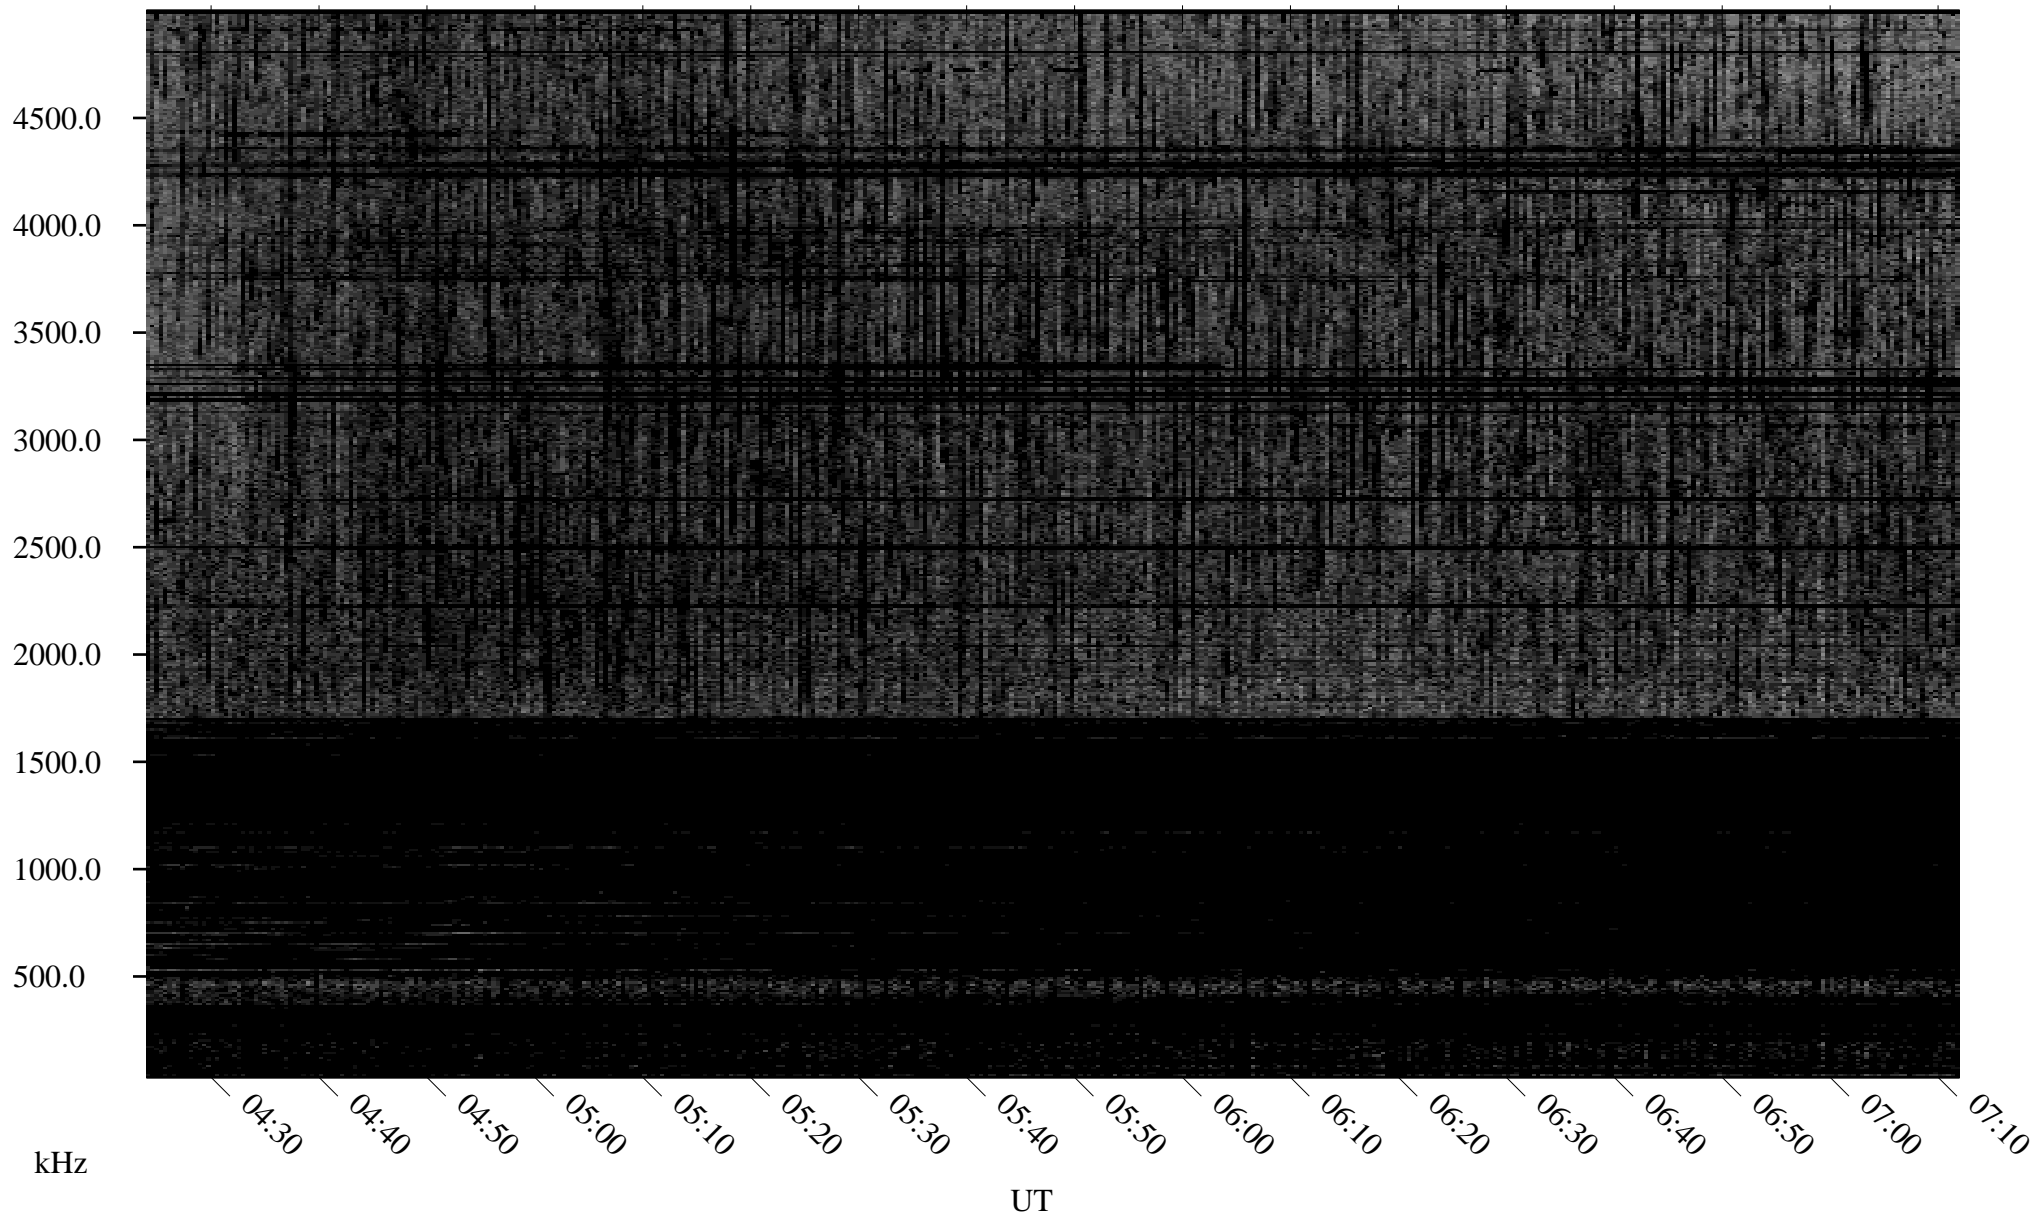

07/17/2006 Churchill, Manitoba

Linear Scale Black = 161 White = 15

ch06198l.r01m max_12

Page 1

07/17/2006 Churchill, Manitoba

Linear Scale Black = 161 White = 15

ch06198l.r01m max_12

Page 2

07/18/2006 Churchill, Manitoba

Linear Scale Black = 161 White = 15

ch06198l.r01m max_12

Page 3

07/18/2006 Churchill, Manitoba

Linear Scale Black = 161 White = 15

ch06198l.r01m max_12

Page 4

07/18/2006 Churchill, Manitoba

Linear Scale Black = 161 White = 15

ch06198l.r01m max_12

Page 5

07/18/2006 Churchill, Manitoba

Linear Scale Black = 161 White = 15

ch06198l.r01m max_12