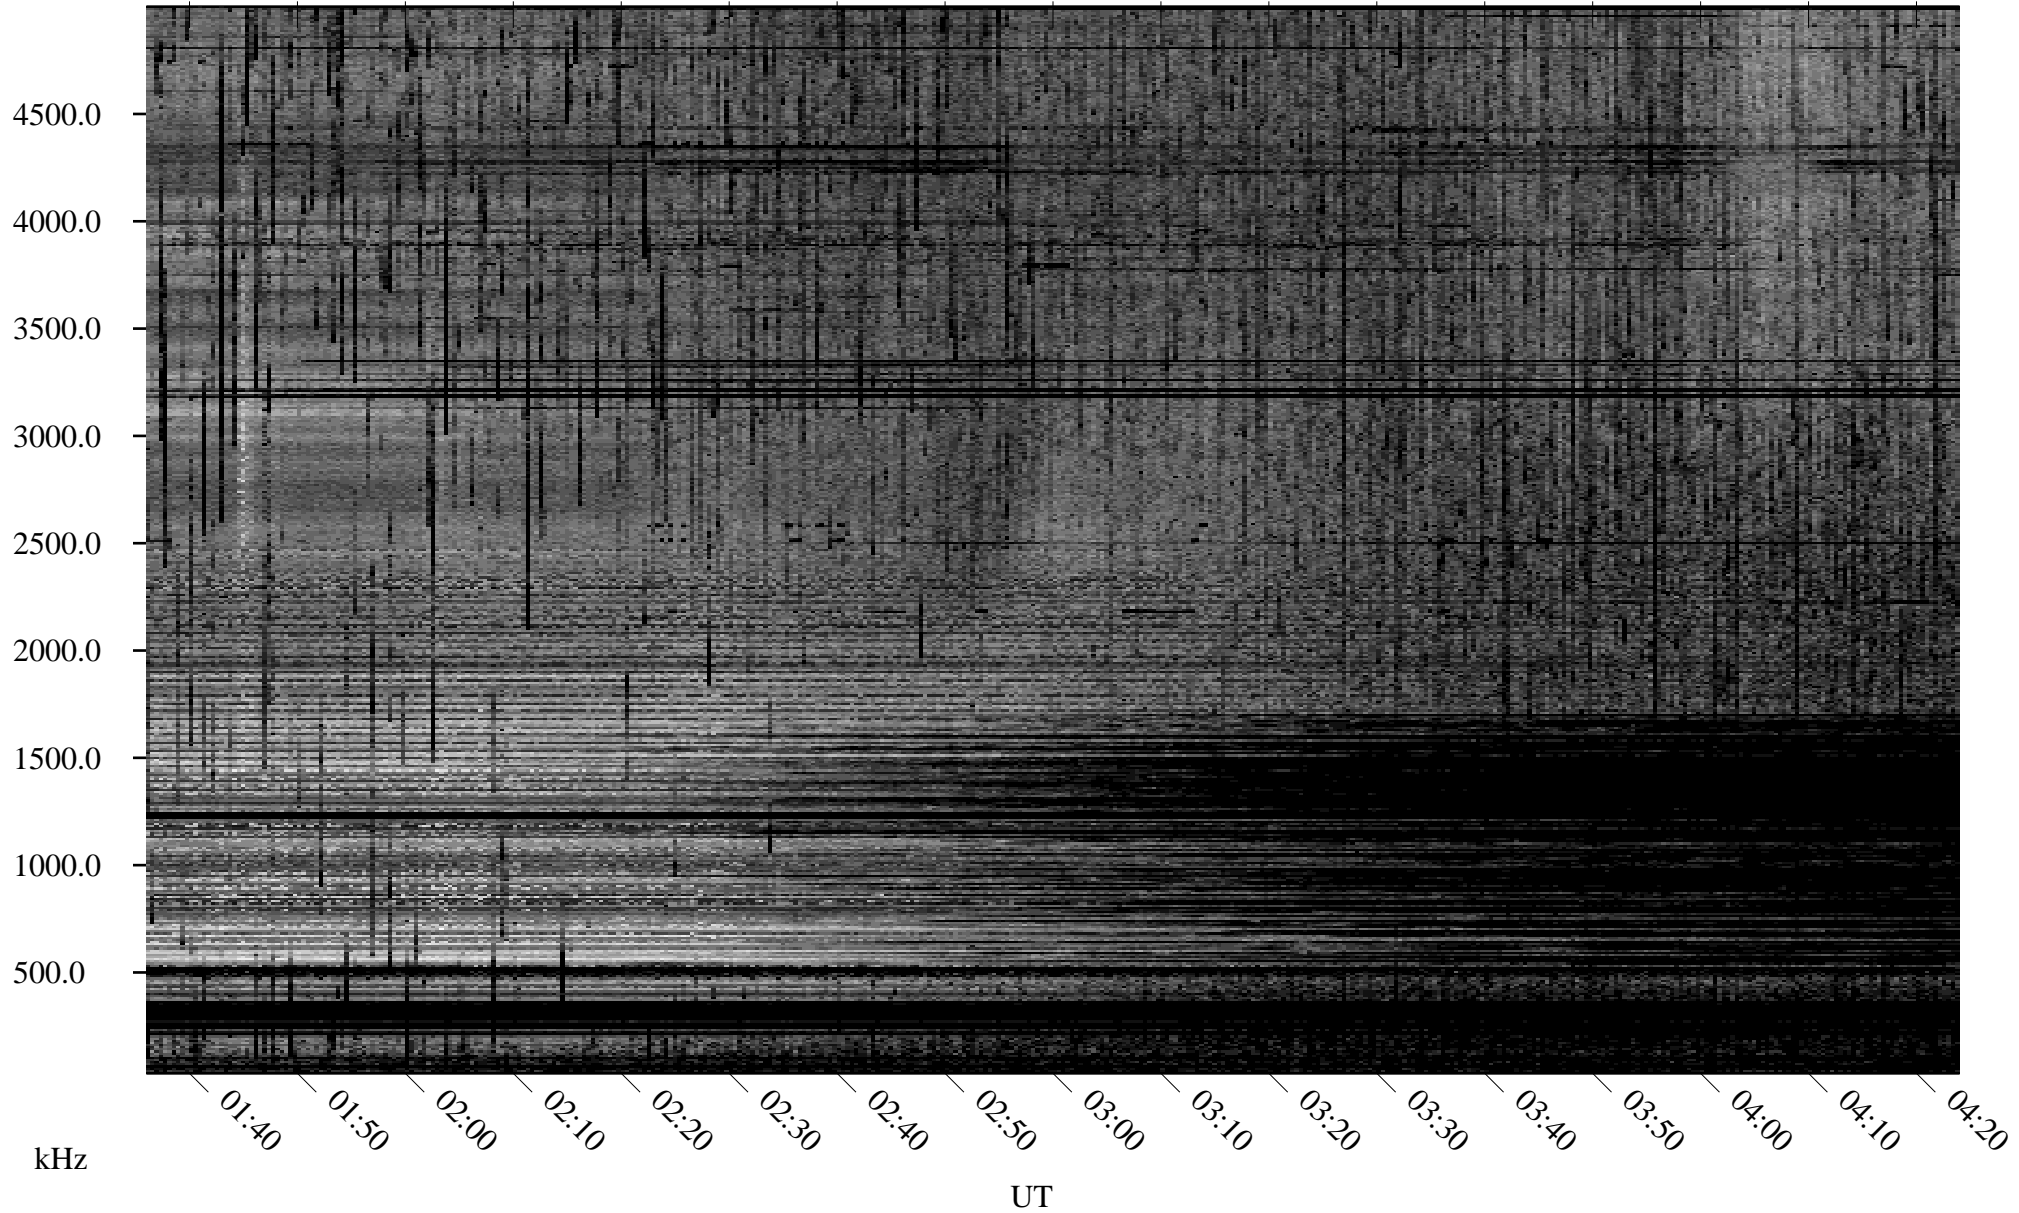

07/17/2006 Churchill, Manitoba

Linear Scale Black = 161 White = 15

ch06198l.r01m max_12

Page 1

07/17/2006 Churchill, Manitoba

Linear Scale Black = 161 White = 15

ch06198l.r01m max_12

Page 2

07/18/2006 Churchill, Manitoba

Linear Scale Black = 161 White = 15

ch06198l.r01m max_12

Page 3

07/18/2006 Churchill, Manitoba

Linear Scale Black = 161 White = 15

ch06198l.r01m max_12

Page 4

07/18/2006 Churchill, Manitoba

Linear Scale Black = 161 White = 15

ch06198l.r01m max_12

Page 5

07/18/2006 Churchill, Manitoba

Linear Scale Black = 161 White = 15

ch06198l.r01m max_12