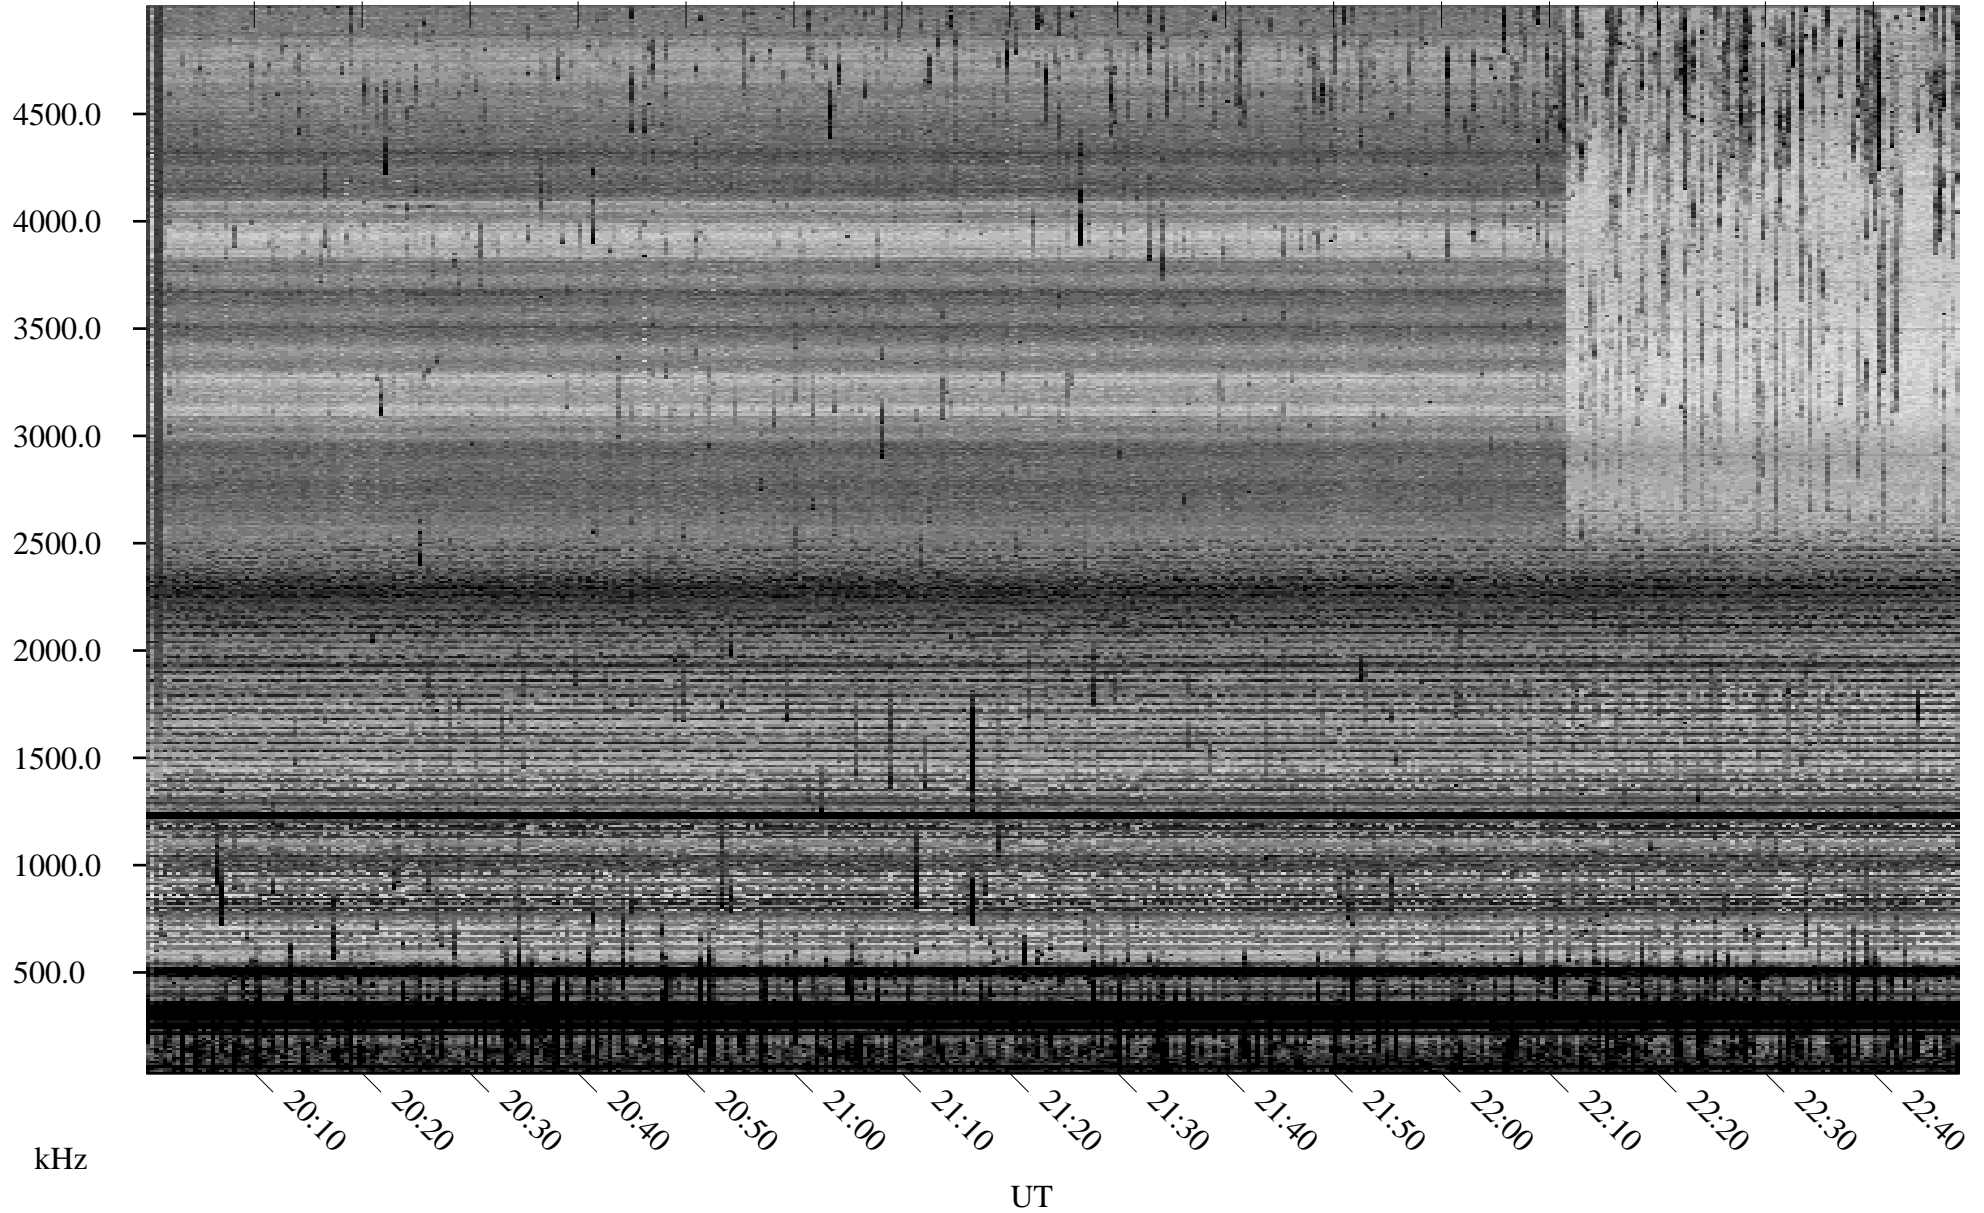

07/17/2006 Churchill, Manitoba

Linear Scale Black = 161 White = 15

ch06198l.r01m max_12

Page 1

07/17/2006 Churchill, Manitoba

Linear Scale Black = 161 White = 15

ch06198l.r01m max_12

Page 2

07/18/2006 Churchill, Manitoba

Linear Scale Black = 161 White = 15

ch06198l.r01m max_12

Page 3

07/18/2006 Churchill, Manitoba

Linear Scale Black = 161 White = 15

ch06198l.r01m max_12

Page 4

07/18/2006 Churchill, Manitoba

Linear Scale Black = 161 White = 15

ch06198l.r01m max_12

Page 5

07/18/2006 Churchill, Manitoba

Linear Scale Black = 161 White = 15

ch06198l.r01m max_12