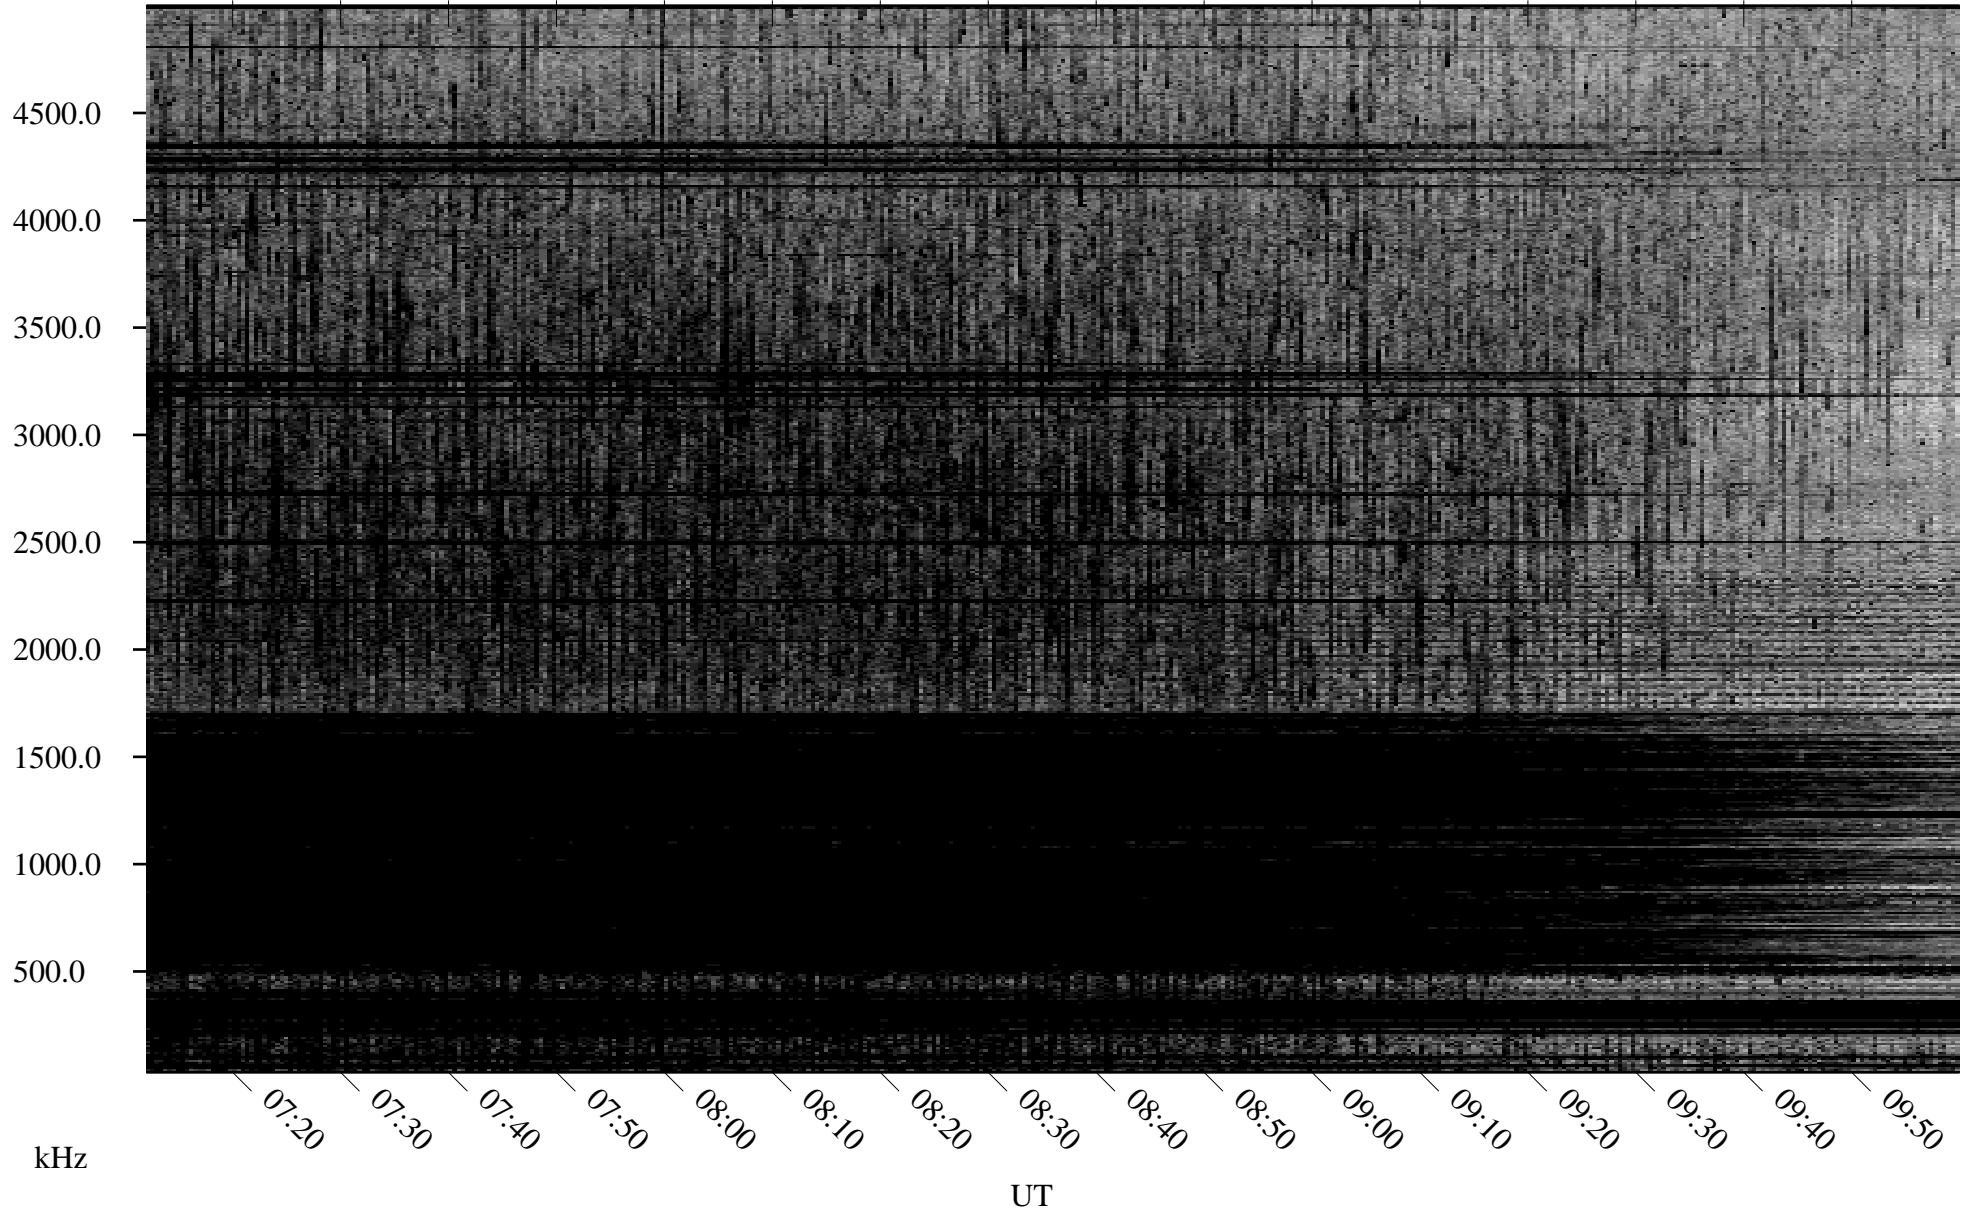

07/17/2006 Churchill, Manitoba

Linear Scale Black = 161 White = 15

ch06198l.r01m max_12

Page 1

07/17/2006 Churchill, Manitoba

Linear Scale Black = 161 White = 15

ch06198l.r01m max_12

Page 2

07/18/2006 Churchill, Manitoba

Linear Scale Black = 161 White = 15

ch06198l.r01m max_12

Page 3

07/18/2006 Churchill, Manitoba

Linear Scale Black = 161 White = 15

ch06198l.r01m max_12

Page 4

07/18/2006 Churchill, Manitoba

Linear Scale Black = 161 White = 15

ch06198l.r01m max_12

Page 5

07/18/2006 Churchill, Manitoba

Linear Scale Black = 161 White = 15

ch06198l.r01m max_12