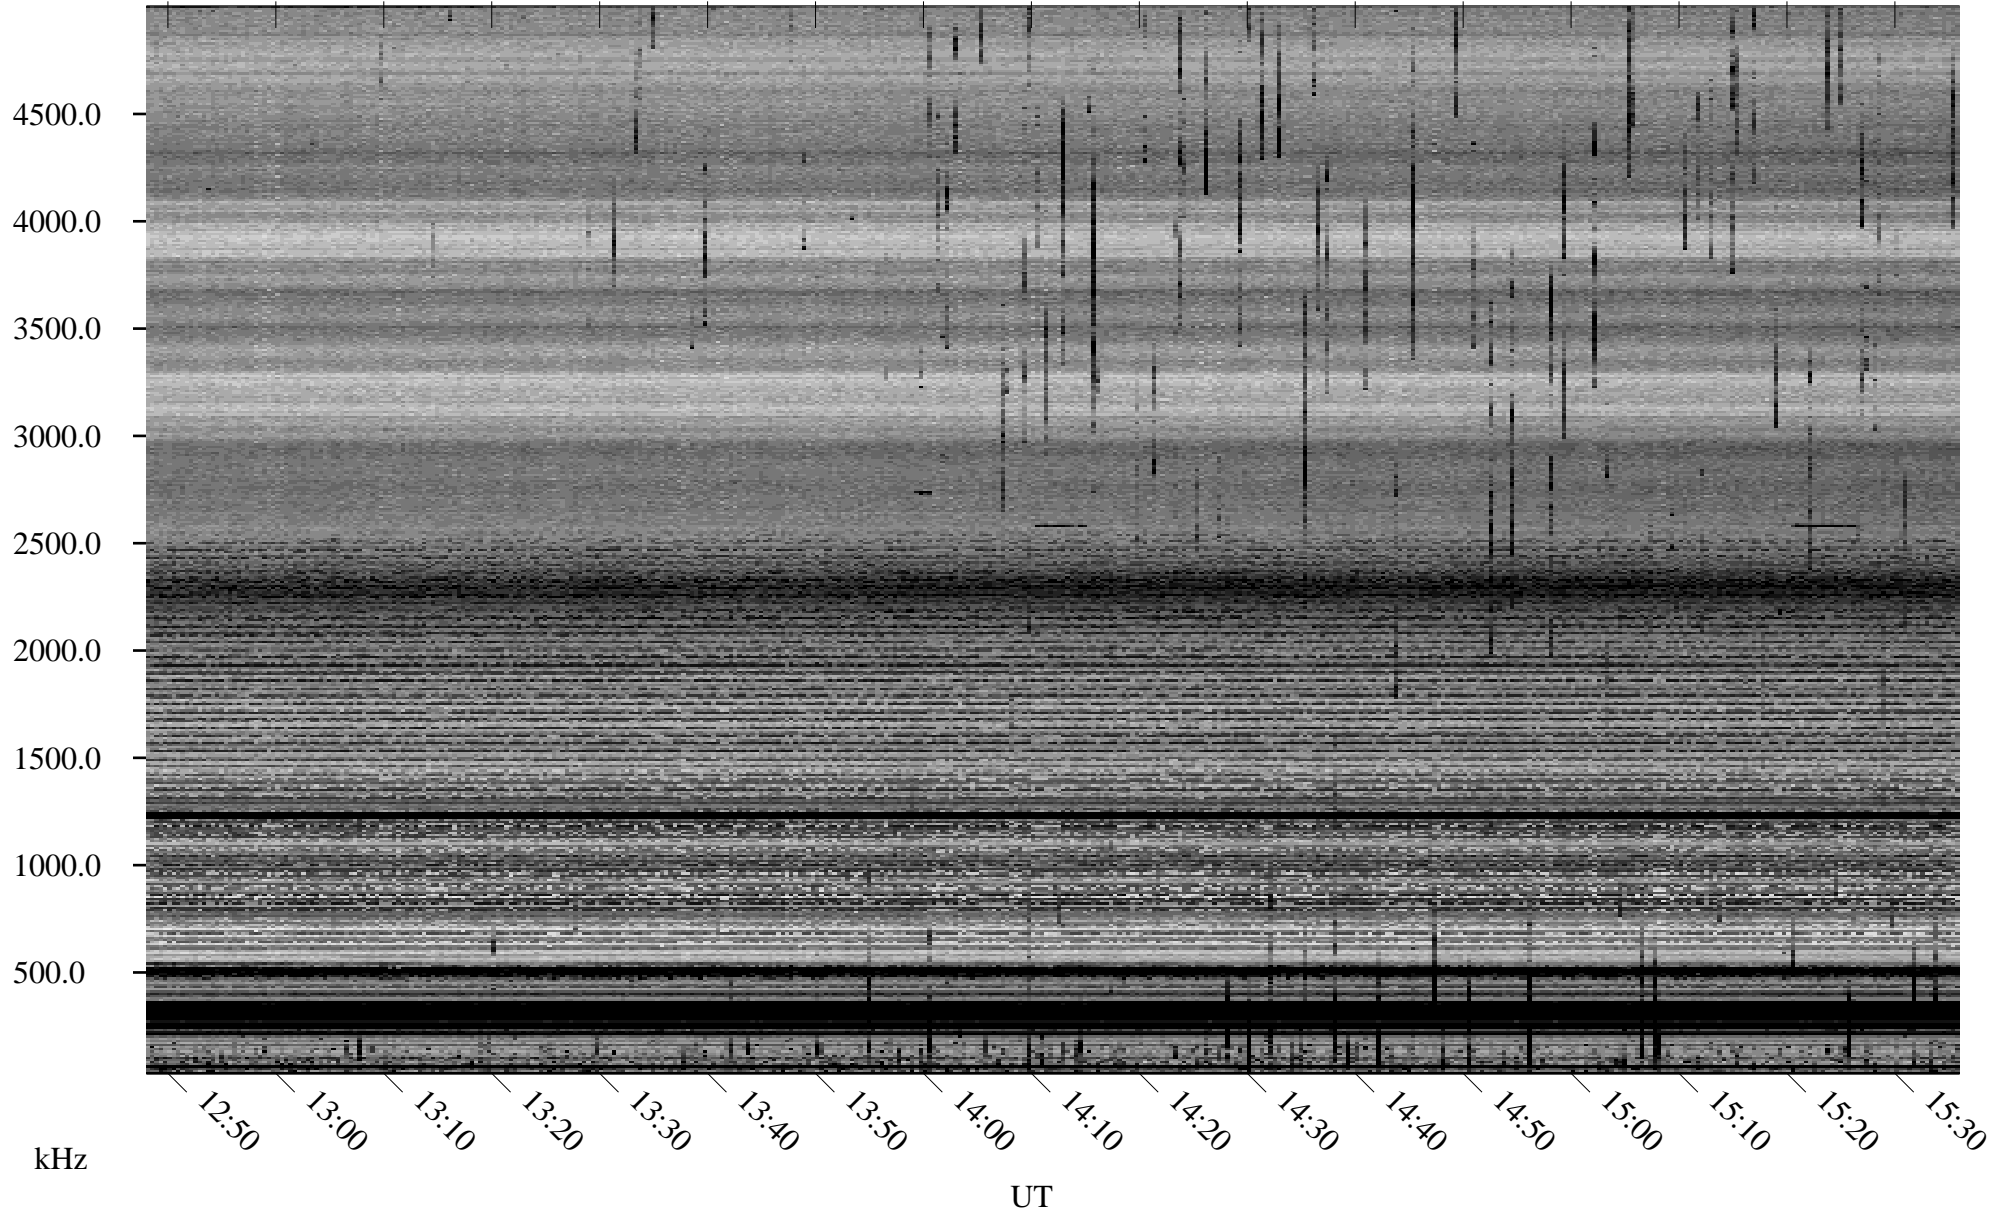

07/19/2006 Churchill, Manitoba

Linear Scale Black = 161 White = 15

ch06200l.r00m max_12

Page 1

07/19/2006 Churchill, Manitoba

Linear Scale Black = 161 White = 15

ch06200l.r00m max_12

Page 2

07/20/2006 Churchill, Manitoba

Linear Scale Black = 161 White = 15

ch06200l.r00m max_12

Page 3

07/20/2006 Churchill, Manitoba

Linear Scale Black = 161 White = 15

ch06200l.r00m max_12

Page 4

07/20/2006 Churchill, Manitoba

Linear Scale Black = 161 White = 15

ch06200l.r00m max_12

Page 5

07/20/2006 Churchill, Manitoba

Linear Scale Black = 161 White = 15

ch06200l.r00m max_12

Page 6

07/20/2006 Churchill, Manitoba

Linear Scale Black = 161 White = 15

ch06200l.r00m max_12

Page 7

07/20/2006 Churchill, Manitoba

Linear Scale Black = 161 White = 15

ch06200l.r00m max_12