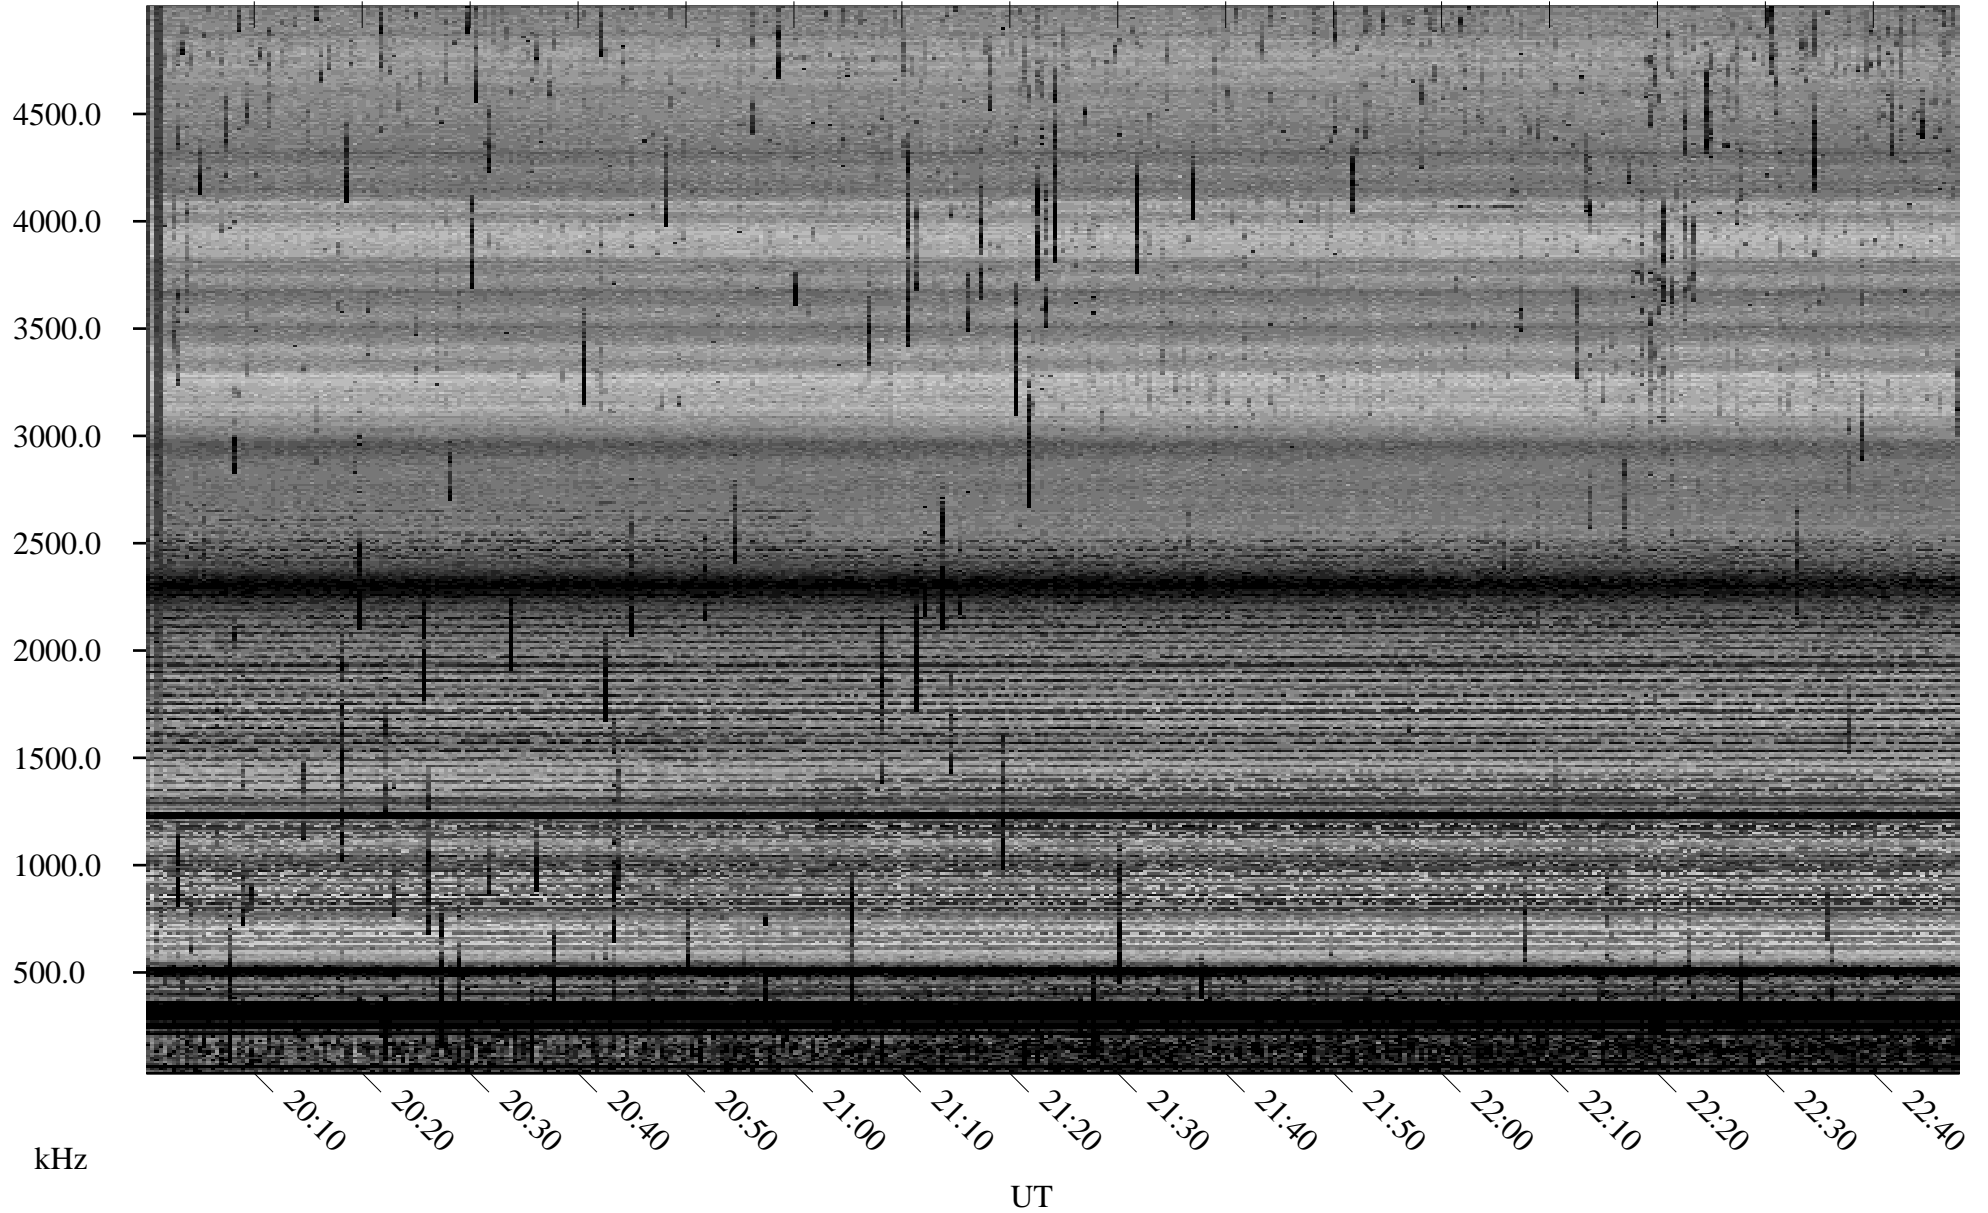

07/19/2006 Churchill, Manitoba

Linear Scale Black = 161 White = 15

ch06200l.r00m max_12

Page 1

07/19/2006 Churchill, Manitoba

Linear Scale Black = 161 White = 15

ch06200l.r00m max_12

Page 2

07/20/2006 Churchill, Manitoba

Linear Scale Black = 161 White = 15

ch06200l.r00m max_12

Page 3

07/20/2006 Churchill, Manitoba

Linear Scale Black = 161 White = 15

ch06200l.r00m max_12

Page 4

07/20/2006 Churchill, Manitoba

Linear Scale Black = 161 White = 15

ch06200l.r00m max_12

Page 5

07/20/2006 Churchill, Manitoba

Linear Scale Black = 161 White = 15

ch06200l.r00m max_12

Page 6

07/20/2006 Churchill, Manitoba

Linear Scale Black = 161 White = 15

ch06200l.r00m max_12

Page 7

07/20/2006 Churchill, Manitoba

Linear Scale Black = 161 White = 15

ch06200l.r00m max_12