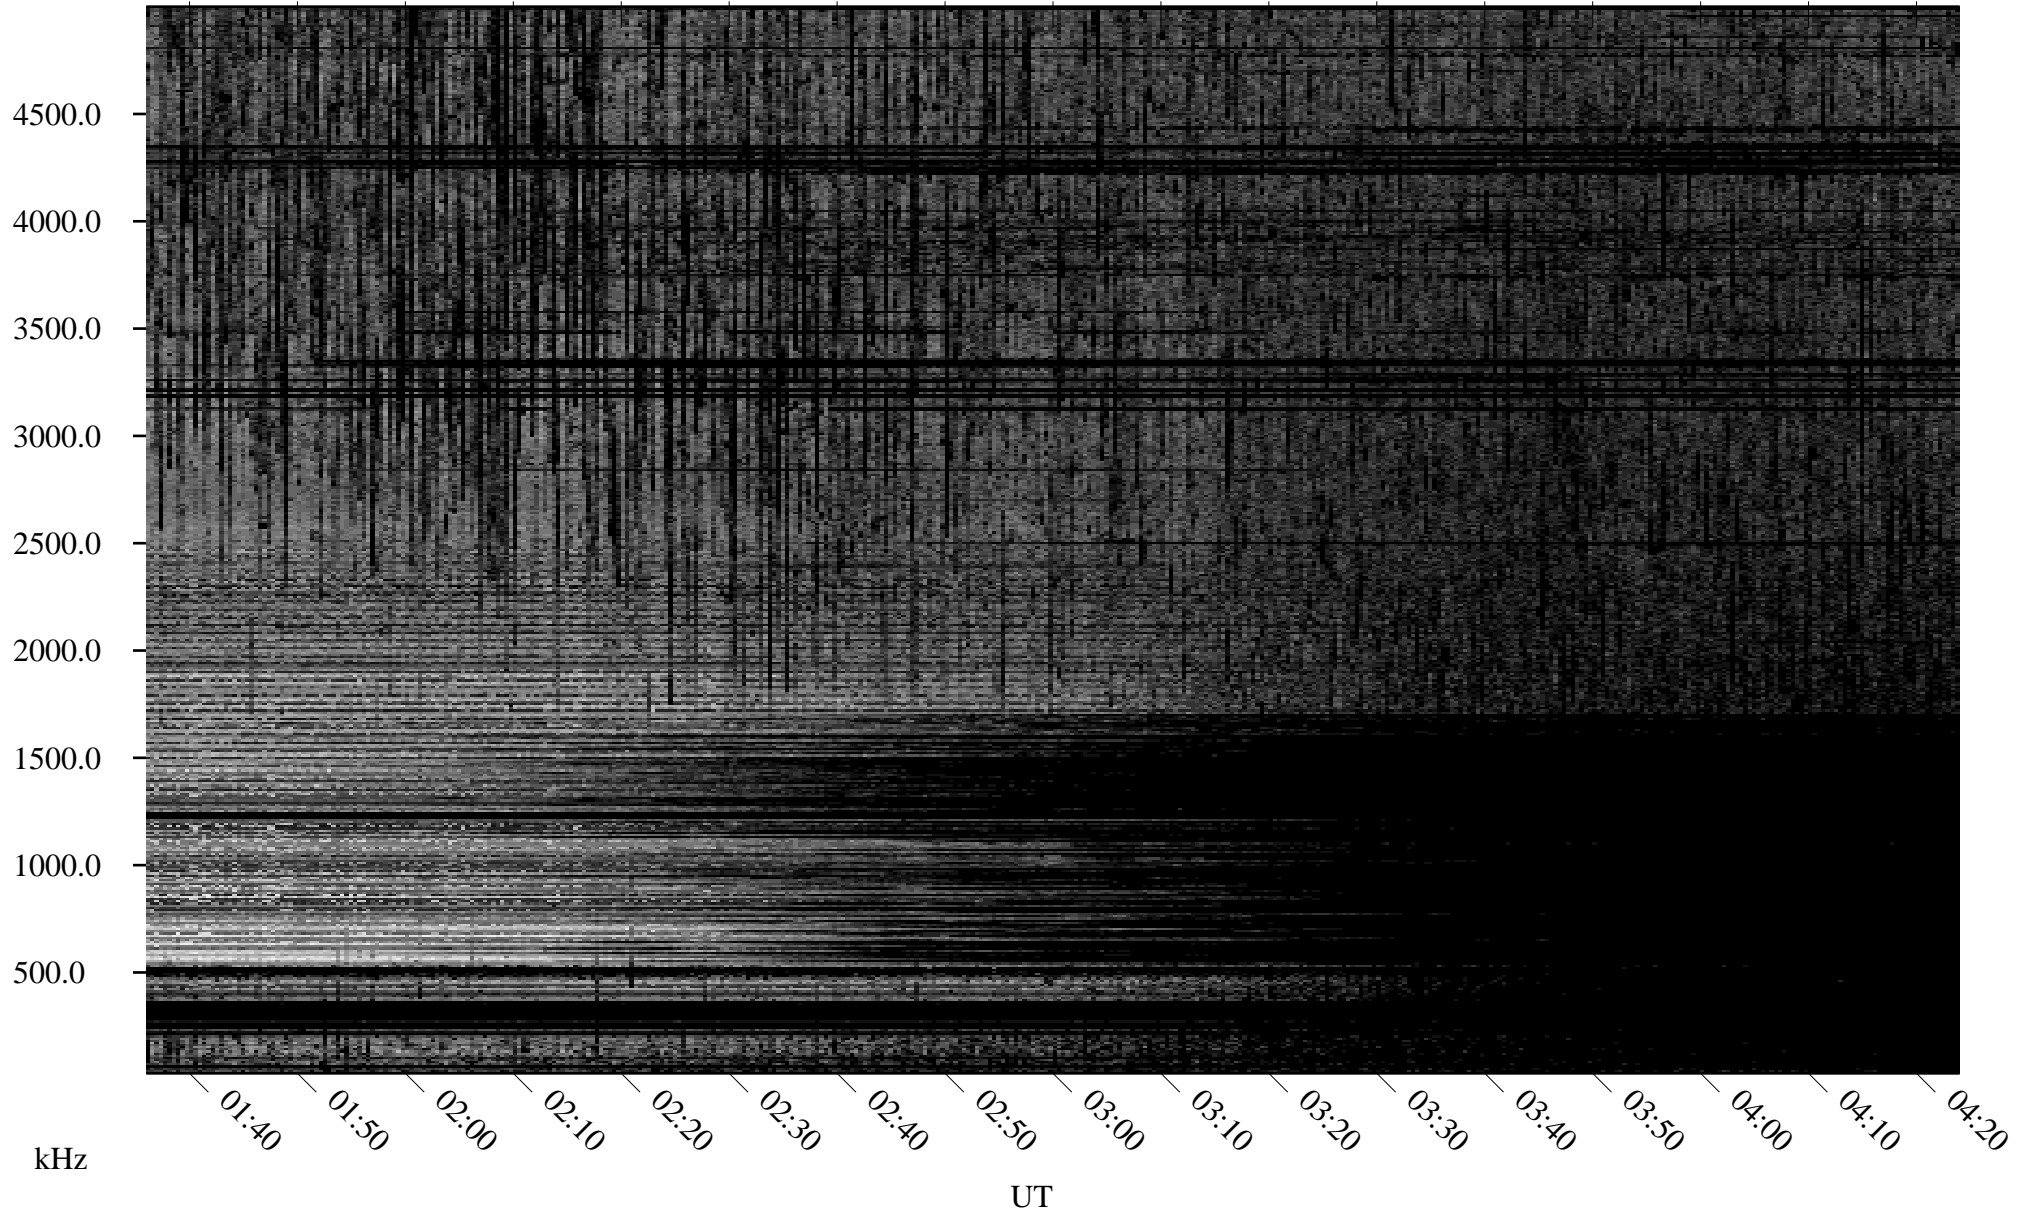

07/19/2006 Churchill, Manitoba

Linear Scale Black = 161 White = 15

ch06200l.r00m max_12

Page 1

07/19/2006 Churchill, Manitoba

Linear Scale Black = 161 White = 15

ch06200l.r00m max_12

Page 2

07/20/2006 Churchill, Manitoba

Linear Scale Black = 161 White = 15

ch06200l.r00m max_12

Page 3

07/20/2006 Churchill, Manitoba

Linear Scale Black = 161 White = 15

ch06200l.r00m max_12

Page 4

07/20/2006 Churchill, Manitoba

Linear Scale Black = 161 White = 15

ch06200l.r00m max_12

Page 5

07/20/2006 Churchill, Manitoba

Linear Scale Black = 161 White = 15

ch06200l.r00m max_12

Page 6

07/20/2006 Churchill, Manitoba

Linear Scale Black = 161 White = 15

ch06200l.r00m max_12

Page 7

07/20/2006 Churchill, Manitoba

Linear Scale Black = 161 White = 15

ch06200l.r00m max_12