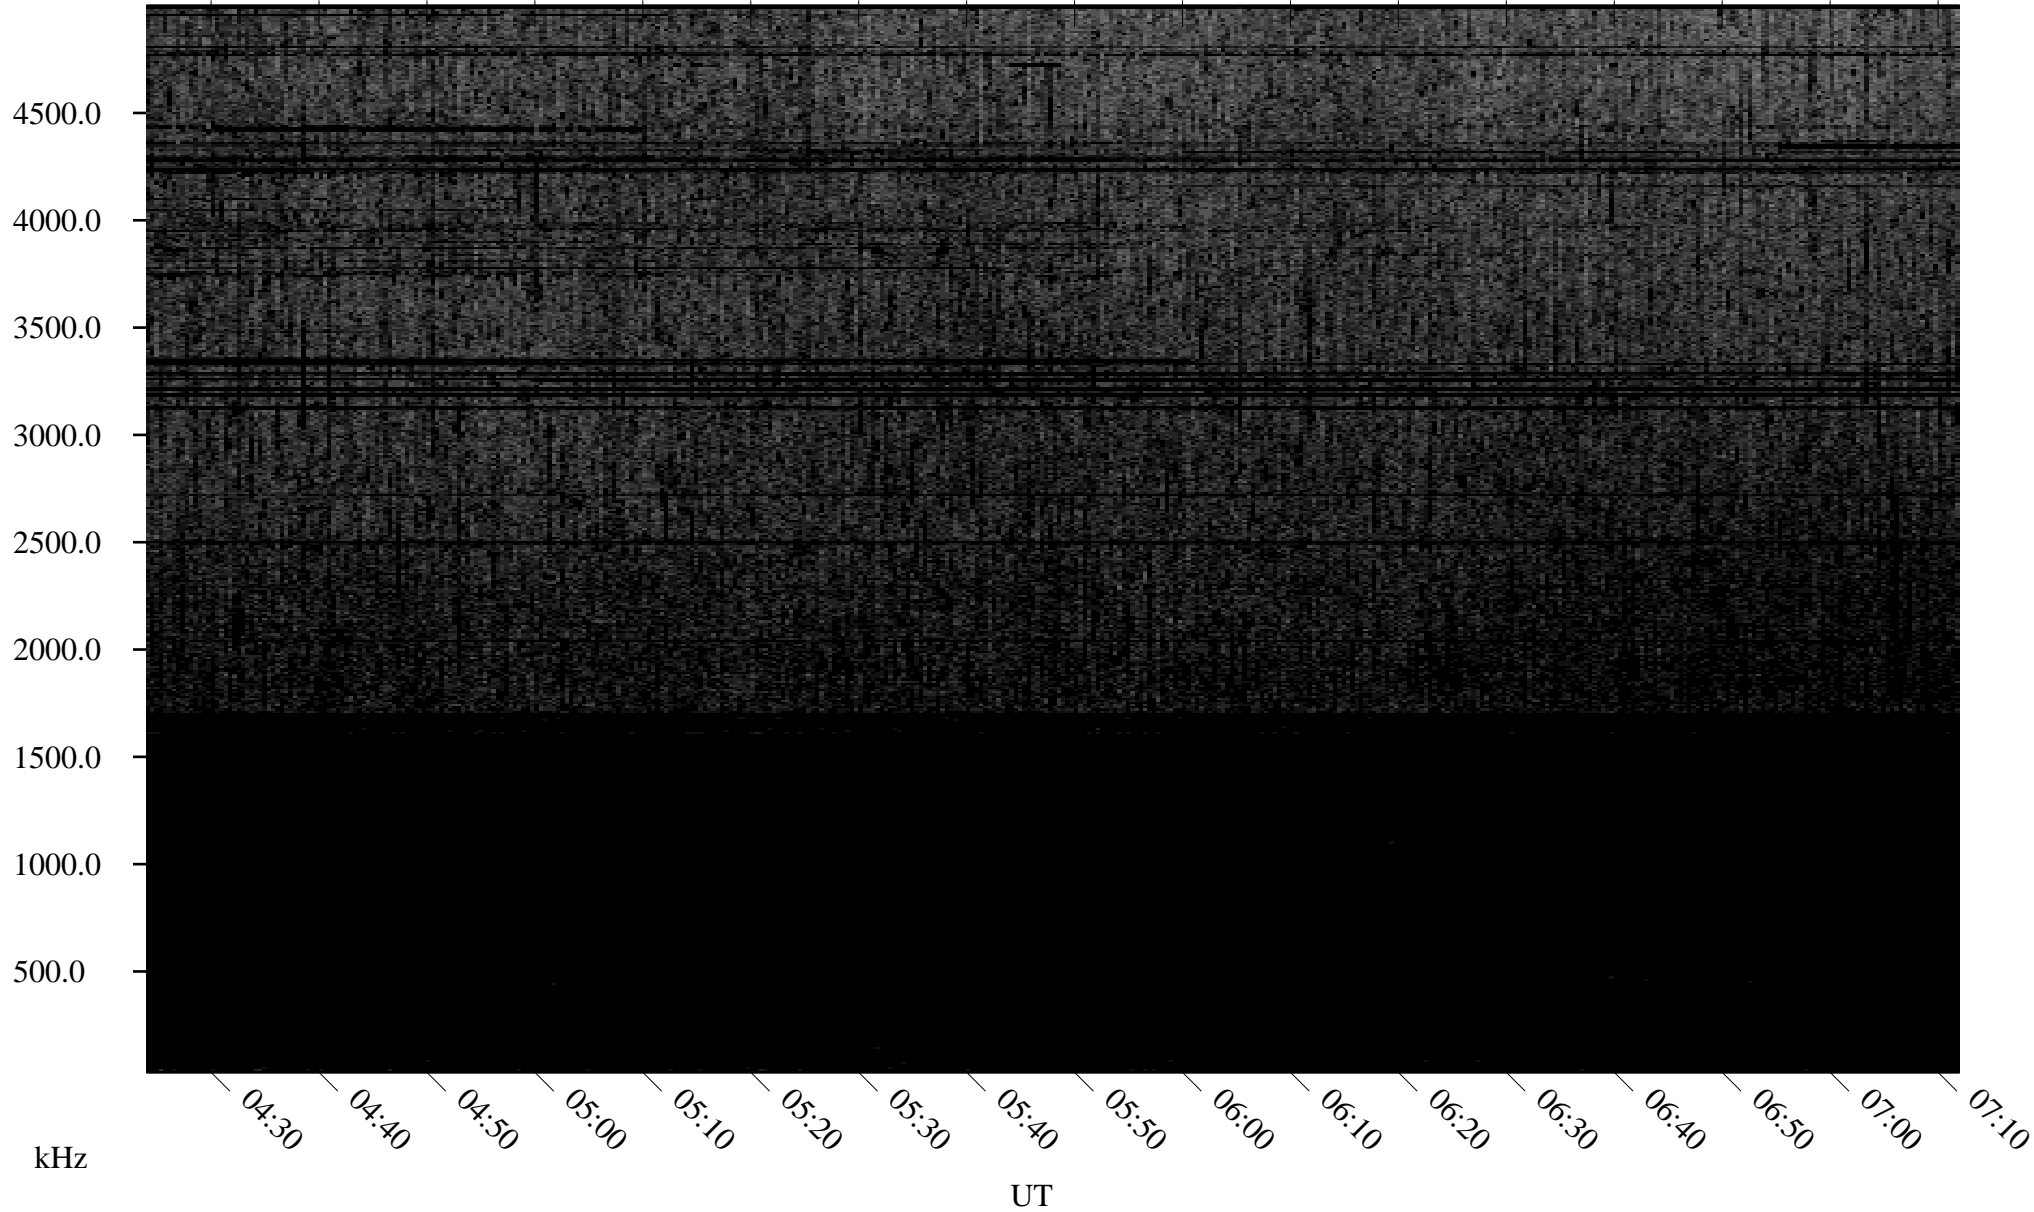

07/19/2006 Churchill, Manitoba

Linear Scale Black = 161 White = 15

ch06200l.r00m max_12

Page 1

07/19/2006 Churchill, Manitoba

Linear Scale Black = 161 White = 15

ch06200l.r00m max_12

Page 2

07/20/2006 Churchill, Manitoba

Linear Scale Black = 161 White = 15

ch06200l.r00m max_12

Page 3

07/20/2006 Churchill, Manitoba

Linear Scale Black = 161 White = 15

ch06200l.r00m max_12

Page 4

07/20/2006 Churchill, Manitoba

Linear Scale Black = 161 White = 15

ch06200l.r00m max_12

Page 5

07/20/2006 Churchill, Manitoba

Linear Scale Black = 161 White = 15

ch06200l.r00m max_12

Page 6

07/20/2006 Churchill, Manitoba

Linear Scale Black = 161 White = 15

ch06200l.r00m max_12

Page 7

07/20/2006 Churchill, Manitoba

Linear Scale Black = 161 White = 15

ch06200l.r00m max_12