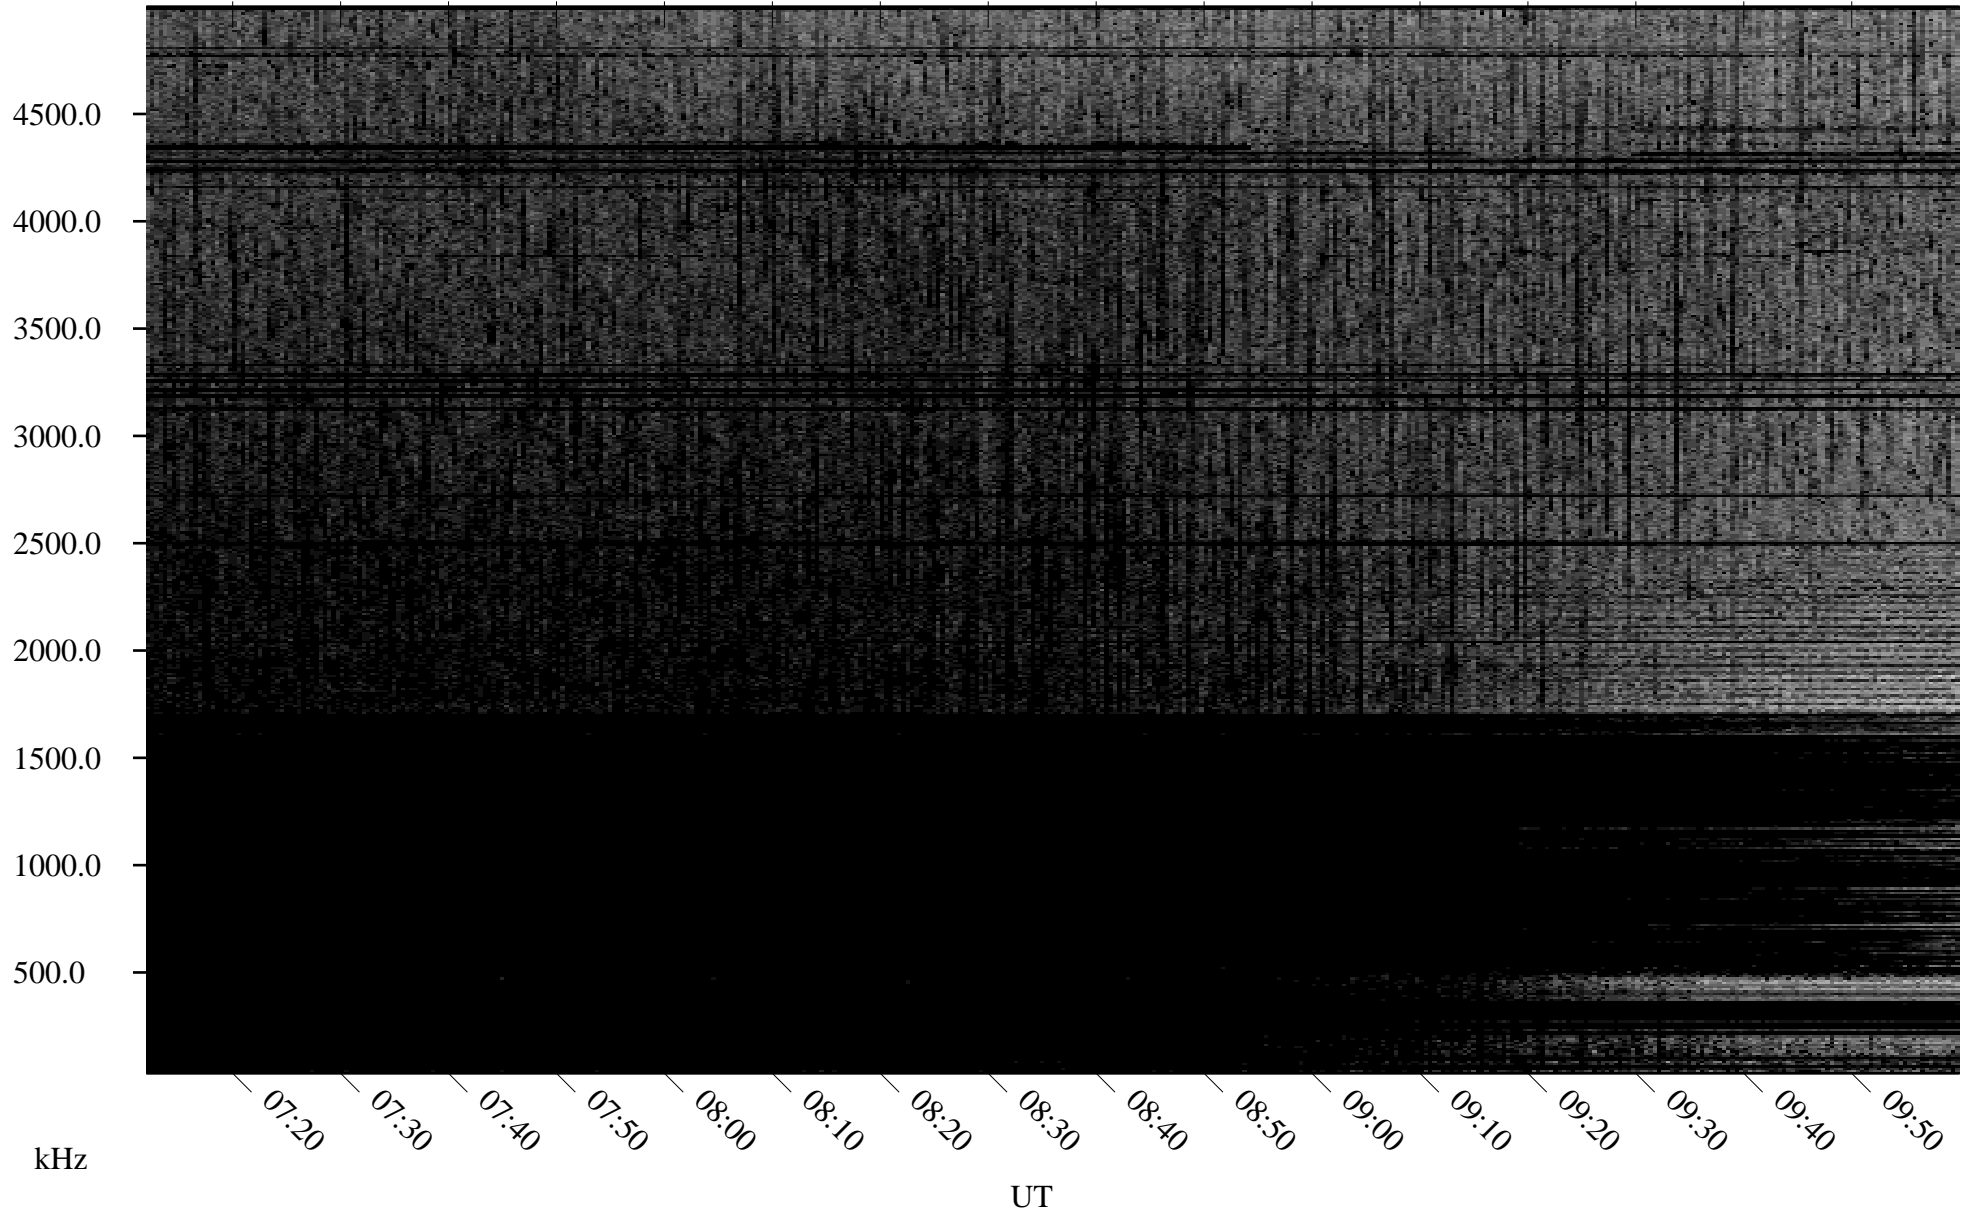

07/19/2006 Churchill, Manitoba

Linear Scale Black = 161 White = 15

ch06200l.r00m max_12

Page 1

07/19/2006 Churchill, Manitoba

Linear Scale Black = 161 White = 15

ch06200l.r00m max_12

Page 2

07/20/2006 Churchill, Manitoba

Linear Scale Black = 161 White = 15

ch06200l.r00m max_12

Page 3

07/20/2006 Churchill, Manitoba

Linear Scale Black = 161 White = 15

ch06200l.r00m max_12

Page 4

07/20/2006 Churchill, Manitoba

Linear Scale Black = 161 White = 15

ch06200l.r00m max_12

Page 5

07/20/2006 Churchill, Manitoba

Linear Scale Black = 161 White = 15

ch06200l.r00m max_12

Page 6

07/20/2006 Churchill, Manitoba

Linear Scale Black = 161 White = 15

ch06200l.r00m max_12

Page 7

07/20/2006 Churchill, Manitoba

Linear Scale Black = 161 White = 15

ch06200l.r00m max_12