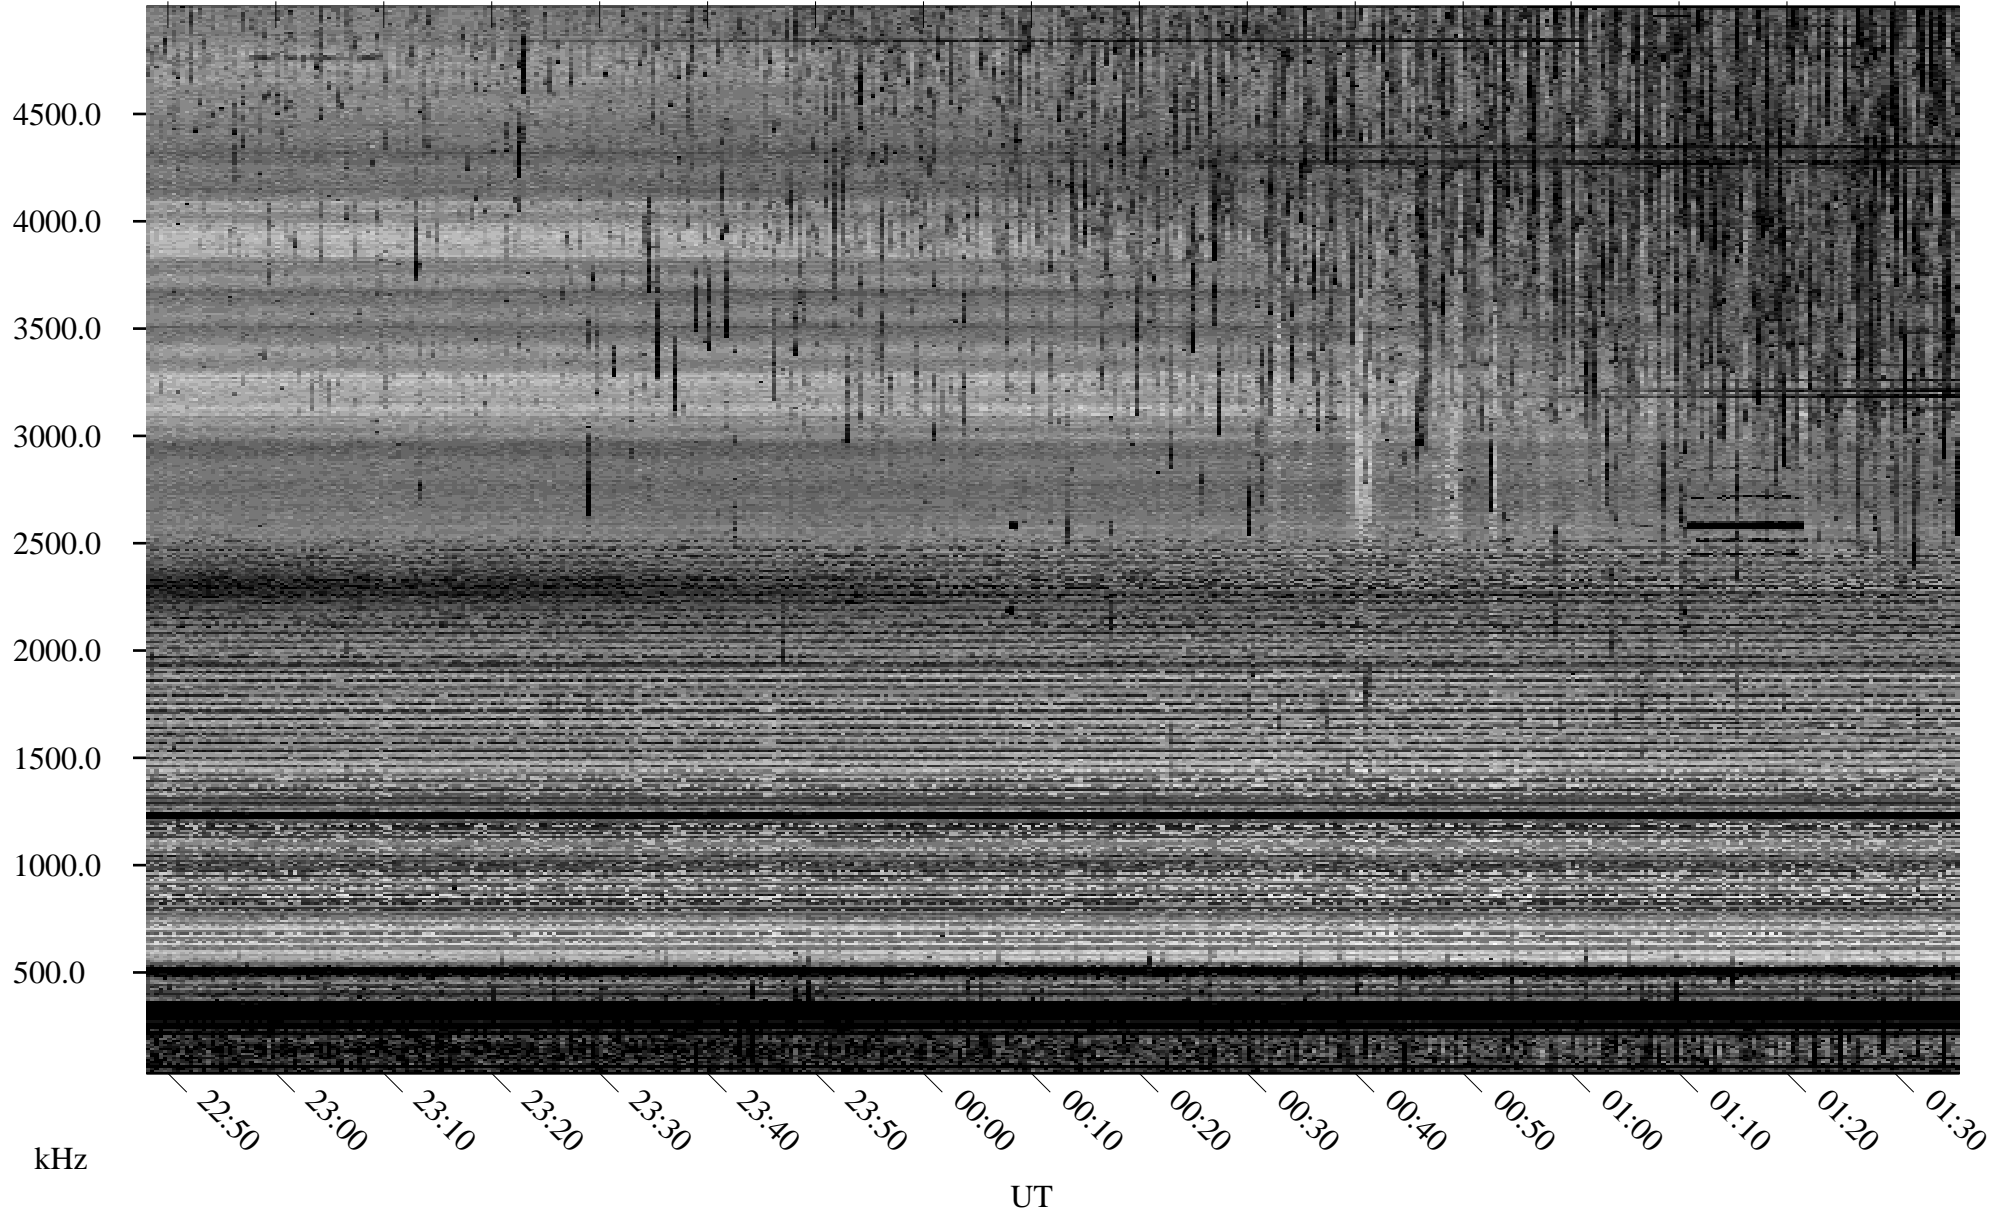

07/19/2006 Churchill, Manitoba

Linear Scale Black = 161 White = 15

ch06200l.r00m max_12

Page 1

07/19/2006 Churchill, Manitoba

Linear Scale Black = 161 White = 15

ch06200l.r00m max_12

Page 2

07/20/2006 Churchill, Manitoba

Linear Scale Black = 161 White = 15

ch06200l.r00m max_12

Page 3

07/20/2006 Churchill, Manitoba

Linear Scale Black = 161 White = 15

ch06200l.r00m max_12

Page 4

07/20/2006 Churchill, Manitoba

Linear Scale Black = 161 White = 15

ch06200l.r00m max_12

Page 5

07/20/2006 Churchill, Manitoba

Linear Scale Black = 161 White = 15

ch06200l.r00m max_12

Page 6

07/20/2006 Churchill, Manitoba

Linear Scale Black = 161 White = 15

ch06200l.r00m max_12

Page 7

07/20/2006 Churchill, Manitoba

Linear Scale Black = 161 White = 15

ch06200l.r00m max_12