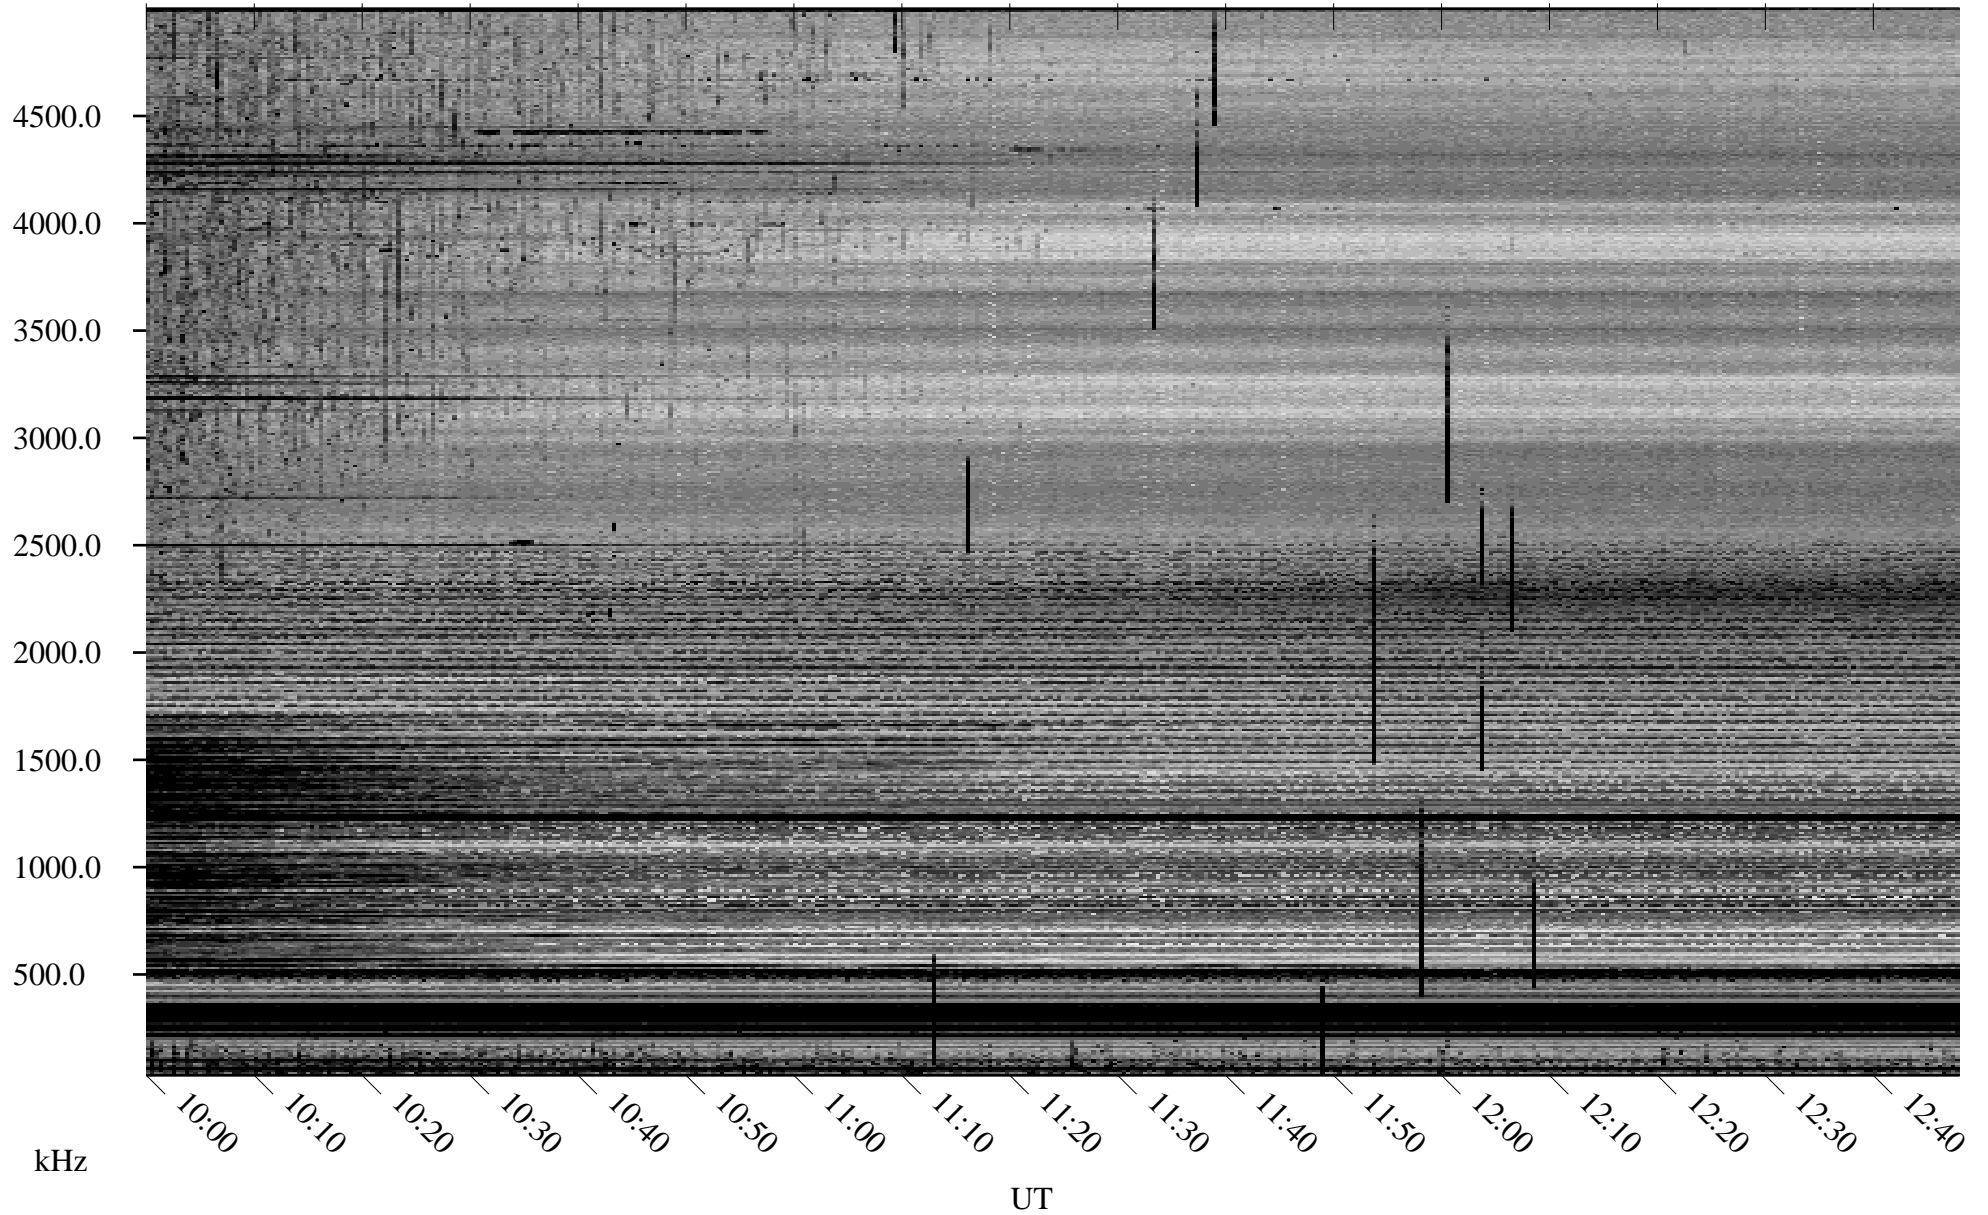

07/19/2006 Churchill, Manitoba

Linear Scale Black = 161 White = 15

ch06200l.r00m max_12

Page 1

07/19/2006 Churchill, Manitoba

Linear Scale Black = 161 White = 15

ch06200l.r00m max_12

Page 2

07/20/2006 Churchill, Manitoba

Linear Scale Black = 161 White = 15

ch06200l.r00m max_12

Page 3

07/20/2006 Churchill, Manitoba

Linear Scale Black = 161 White = 15

ch06200l.r00m max_12

Page 4

07/20/2006 Churchill, Manitoba

Linear Scale Black = 161 White = 15

ch06200l.r00m max_12

Page 5

07/20/2006 Churchill, Manitoba

Linear Scale Black = 161 White = 15

ch06200l.r00m max_12

Page 6

07/20/2006 Churchill, Manitoba

Linear Scale Black = 161 White = 15

ch06200l.r00m max_12

Page 7

07/20/2006 Churchill, Manitoba

Linear Scale Black = 161 White = 15

ch06200l.r00m max_12