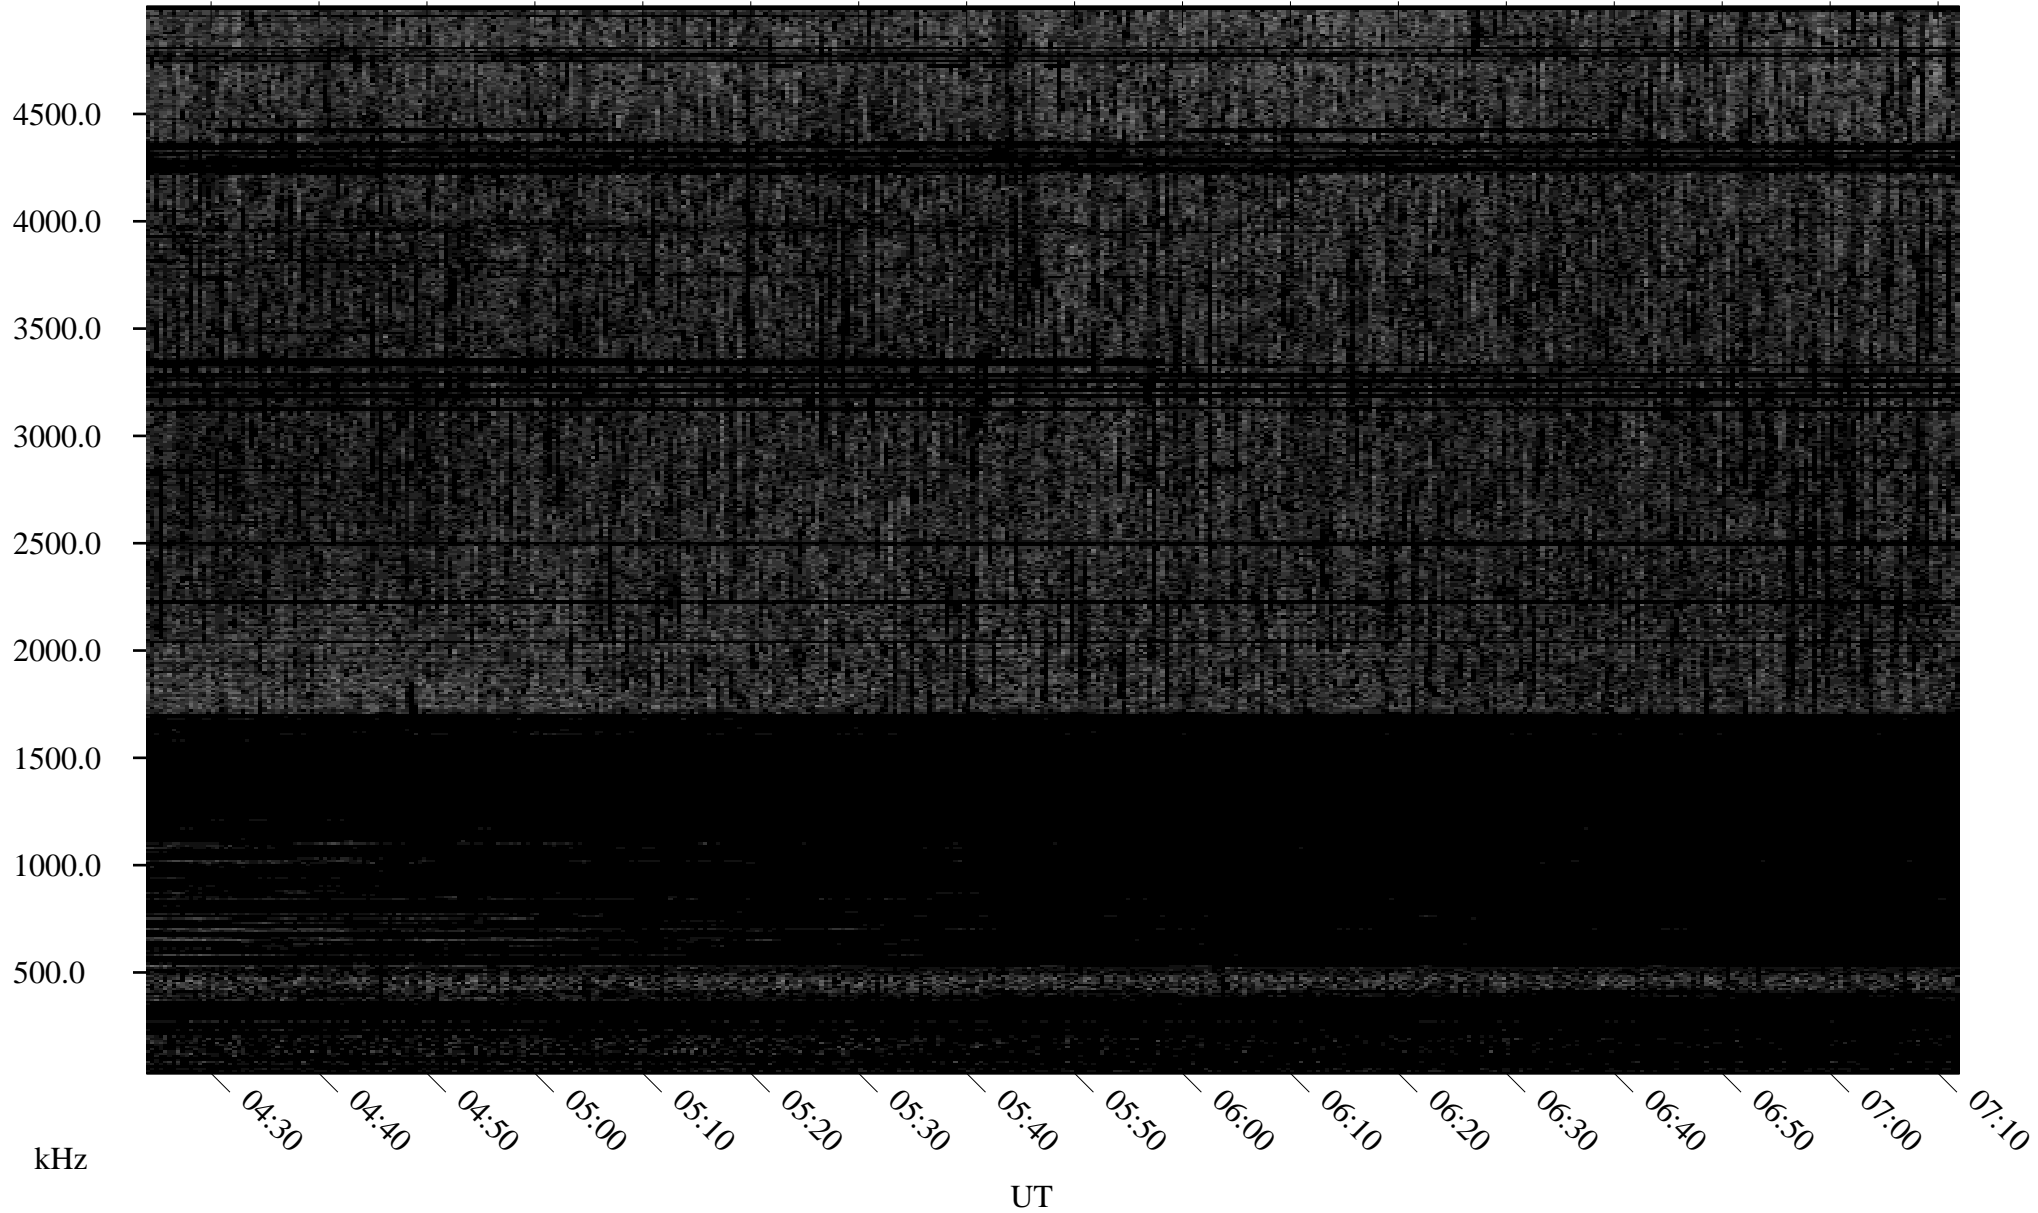

07/20/2006 Churchill, Manitoba

Linear Scale Black = 161 White = 15

ch062011.r00m max_12

Page 1

07/20/2006 Churchill, Manitoba

Linear Scale Black = 161 White = 15

ch062011.r00m max_12

Page 2

07/21/2006 Churchill, Manitoba

Linear Scale Black = 161 White = 15

ch062011.r00m max_12

Page 3

07/21/2006 Churchill, Manitoba

Linear Scale Black = 161 White = 15

ch062011.r00m max_12

Page 4

07/21/2006 Churchill, Manitoba

Linear Scale Black = 161 White = 15

ch062011.r00m max_12

07/21/2006 Churchill, Manitoba

Linear Scale Black = 161 White = 15

ch062011.r00m max_12

Page 6

07/21/2006 Churchill, Manitoba

Linear Scale Black = 161 White = 15

ch062011.r00m max_12

Page 7

07/21/2006 Churchill, Manitoba

Linear Scale Black = 161 White = 15

ch062011.r00m max_12

Page 8