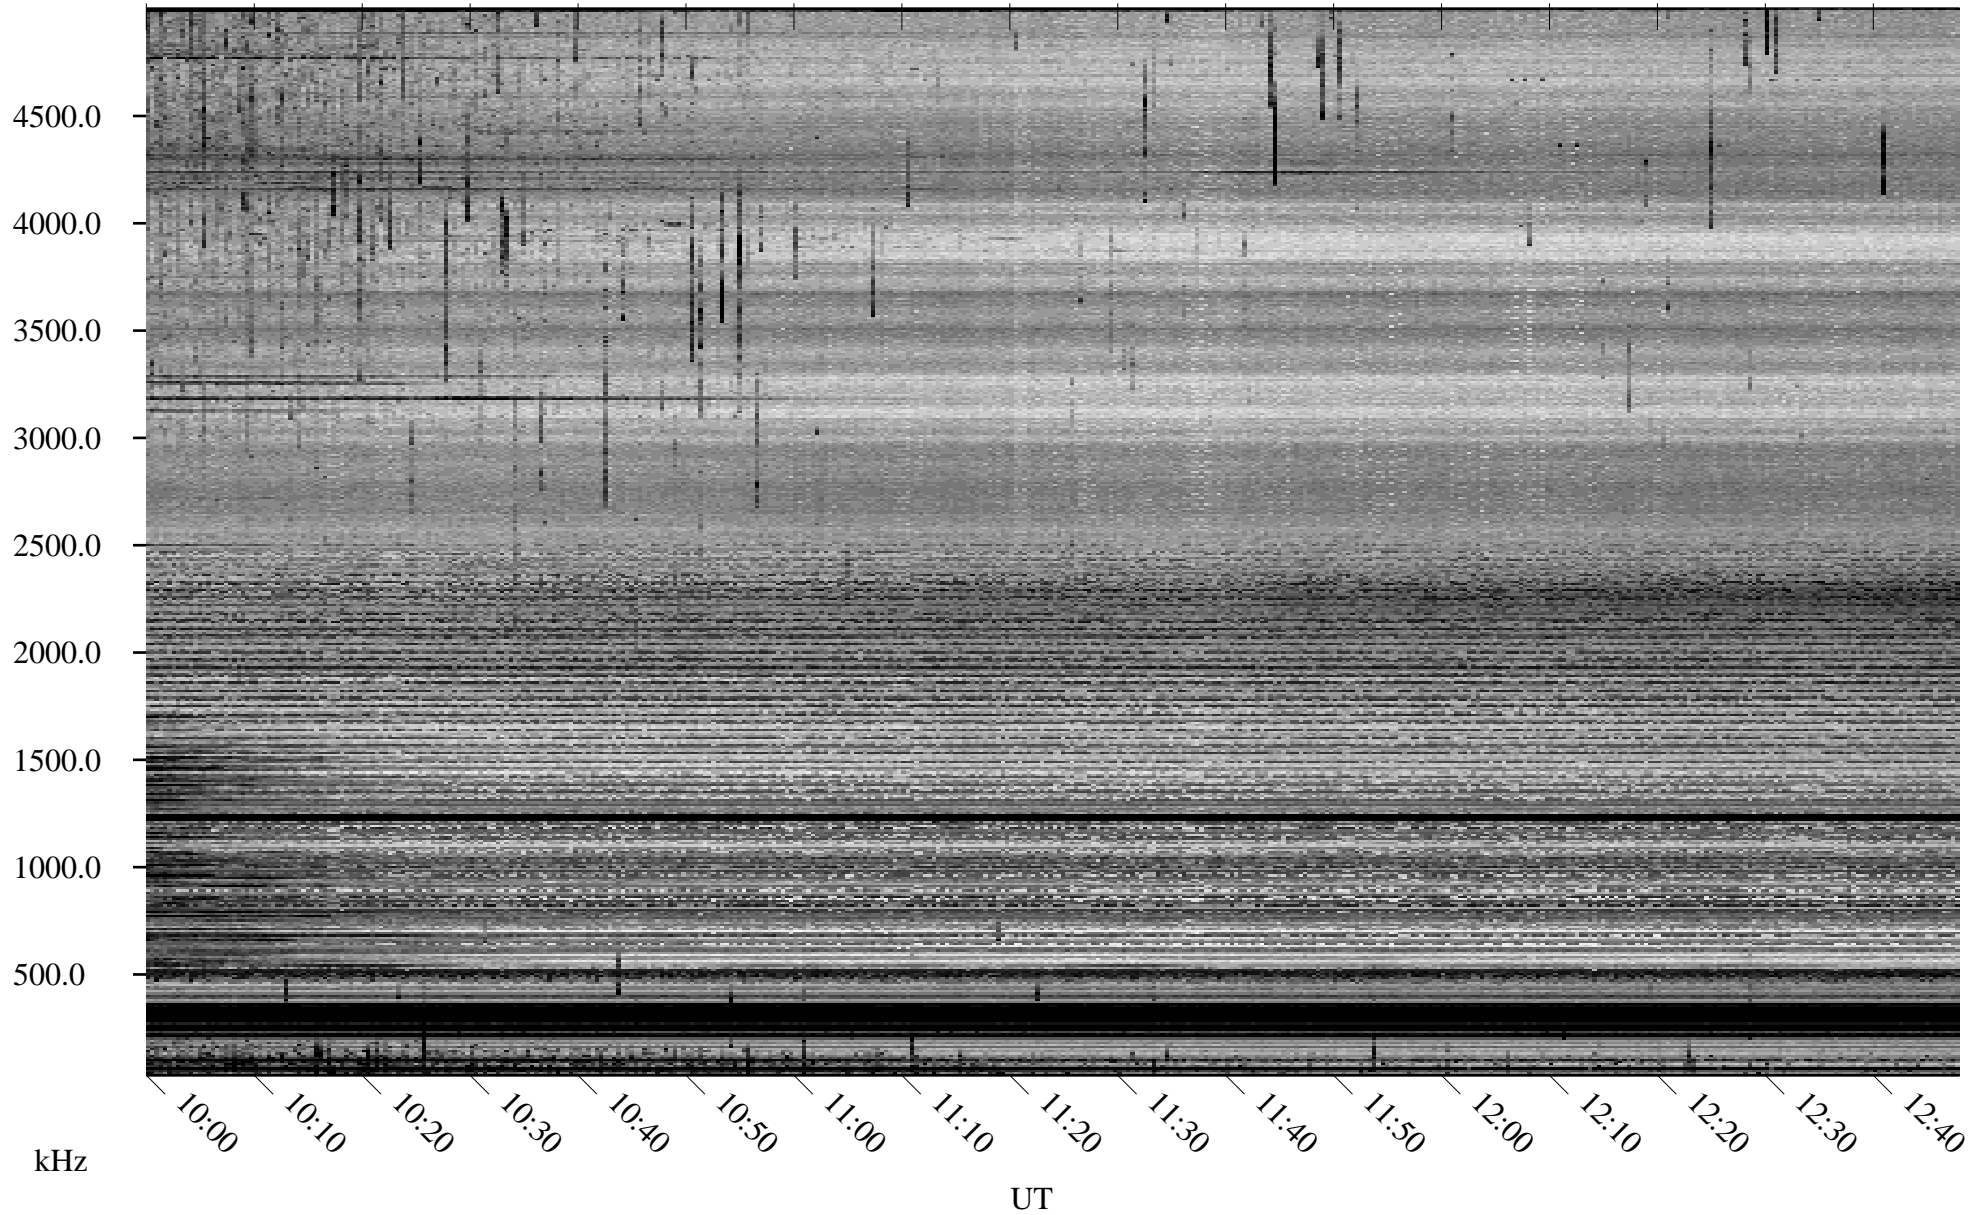

07/20/2006 Churchill, Manitoba

Linear Scale Black = 161 White = 15

ch062011.r00m max_12

Page 1

07/20/2006 Churchill, Manitoba

Linear Scale Black = 161 White = 15

ch062011.r00m max_12

Page 2

07/21/2006 Churchill, Manitoba

Linear Scale Black = 161 White = 15

ch062011.r00m max_12

Page 3

07/21/2006 Churchill, Manitoba

Linear Scale Black = 161 White = 15

ch062011.r00m max_12

Page 4

07/21/2006 Churchill, Manitoba

Linear Scale Black = 161 White = 15

ch062011.r00m max_12

07/21/2006 Churchill, Manitoba

Linear Scale Black = 161 White = 15

ch062011.r00m max_12

Page 6

07/21/2006 Churchill, Manitoba

Linear Scale Black = 161 White = 15

ch062011.r00m max_12

Page 7

07/21/2006 Churchill, Manitoba

Linear Scale Black = 161 White = 15

ch062011.r00m max_12

Page 8