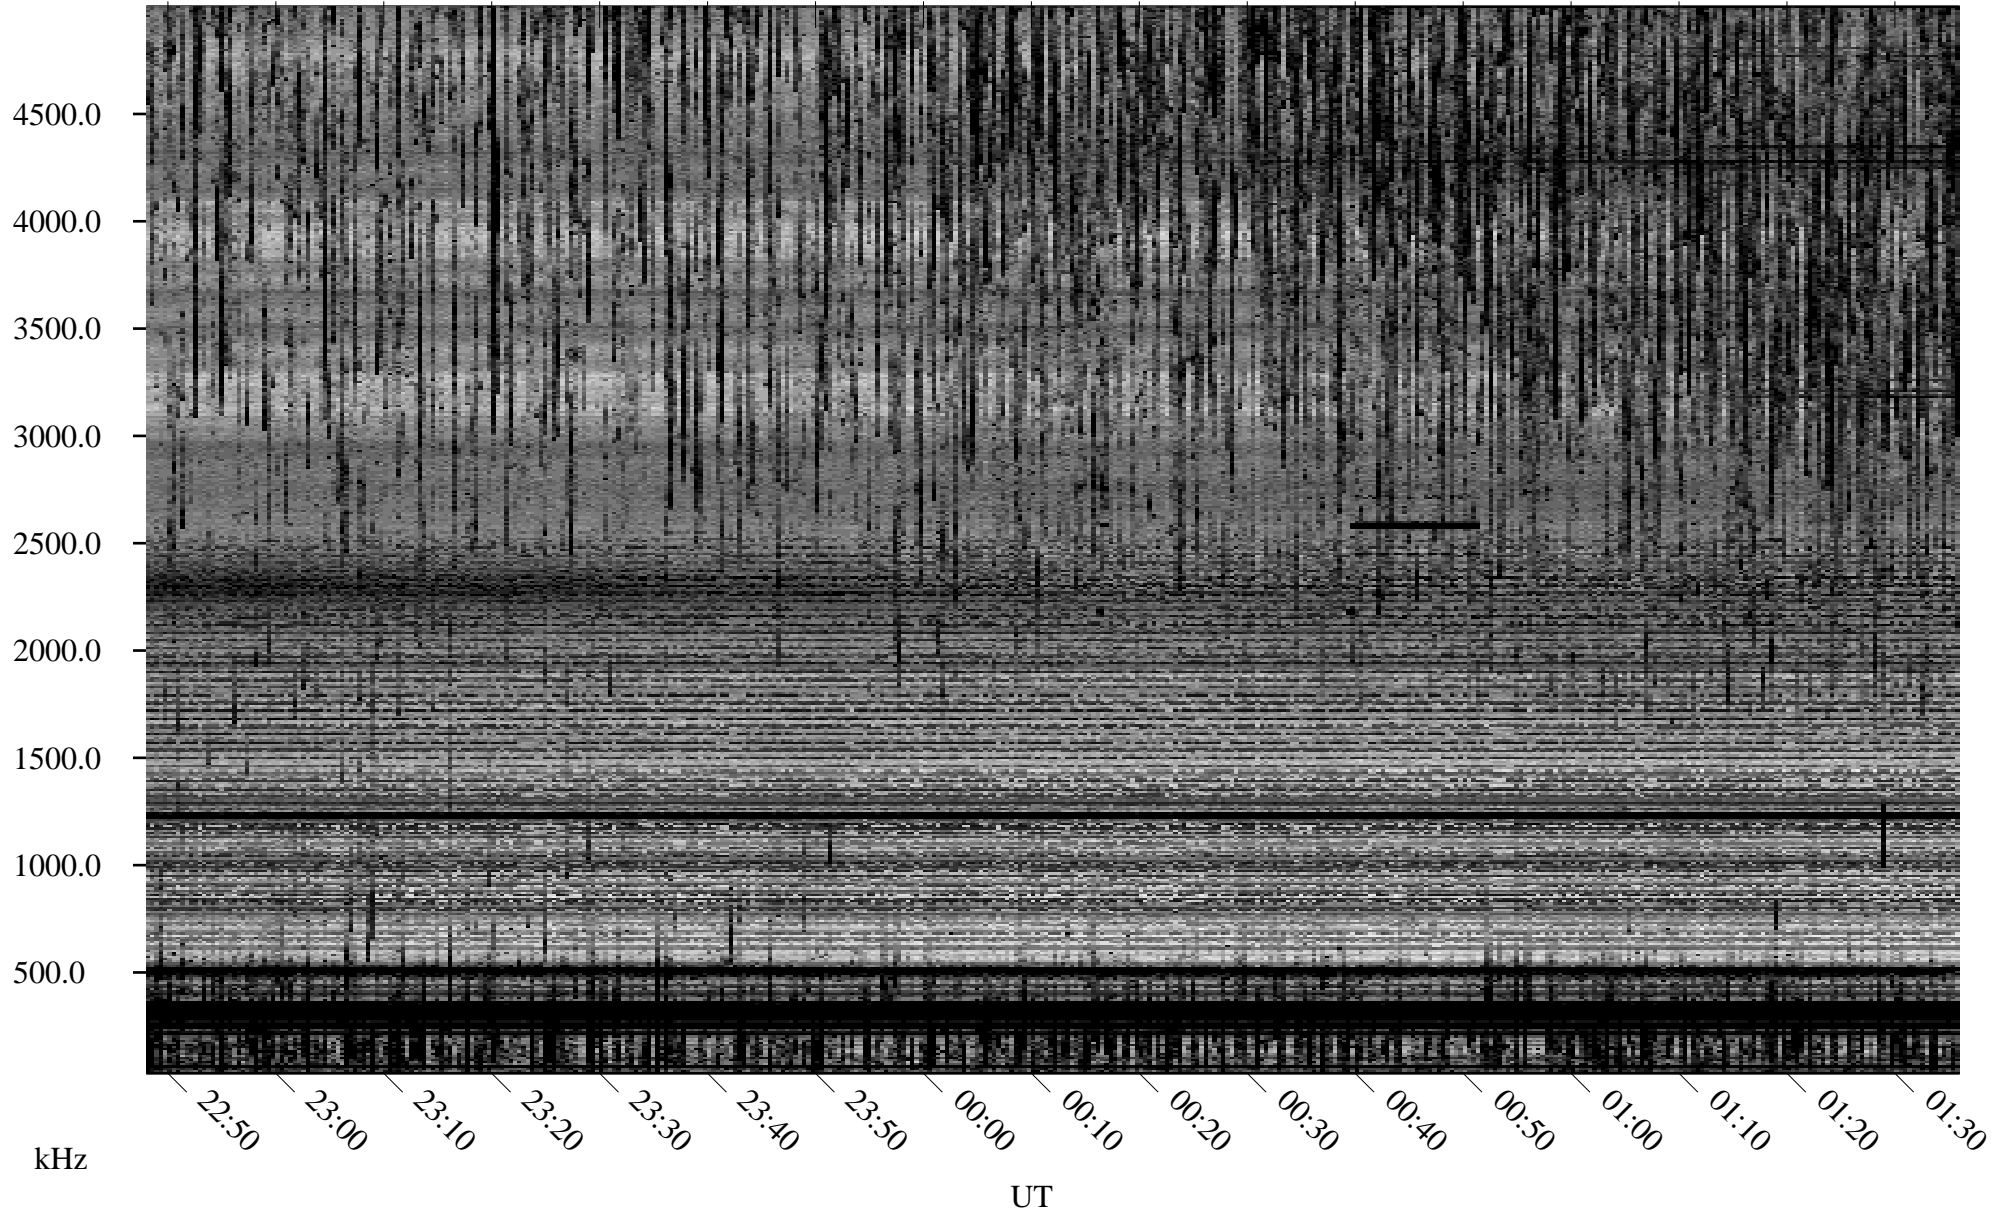

07/20/2006 Churchill, Manitoba

Linear Scale Black = 161 White = 15

ch062011.r00m max_12

Page 1

07/20/2006 Churchill, Manitoba

Linear Scale Black = 161 White = 15

ch062011.r00m max_12

Page 2

07/21/2006 Churchill, Manitoba

Linear Scale Black = 161 White = 15

ch062011.r00m max_12

Page 3

07/21/2006 Churchill, Manitoba

Linear Scale Black = 161 White = 15

ch062011.r00m max_12

Page 4

07/21/2006 Churchill, Manitoba

Linear Scale Black = 161 White = 15

ch062011.r00m max_12

07/21/2006 Churchill, Manitoba

Linear Scale Black = 161 White = 15

ch062011.r00m max_12

Page 6

07/21/2006 Churchill, Manitoba

Linear Scale Black = 161 White = 15

ch062011.r00m max_12

Page 7

07/21/2006 Churchill, Manitoba

Linear Scale Black = 161 White = 15

ch062011.r00m max_12

Page 8