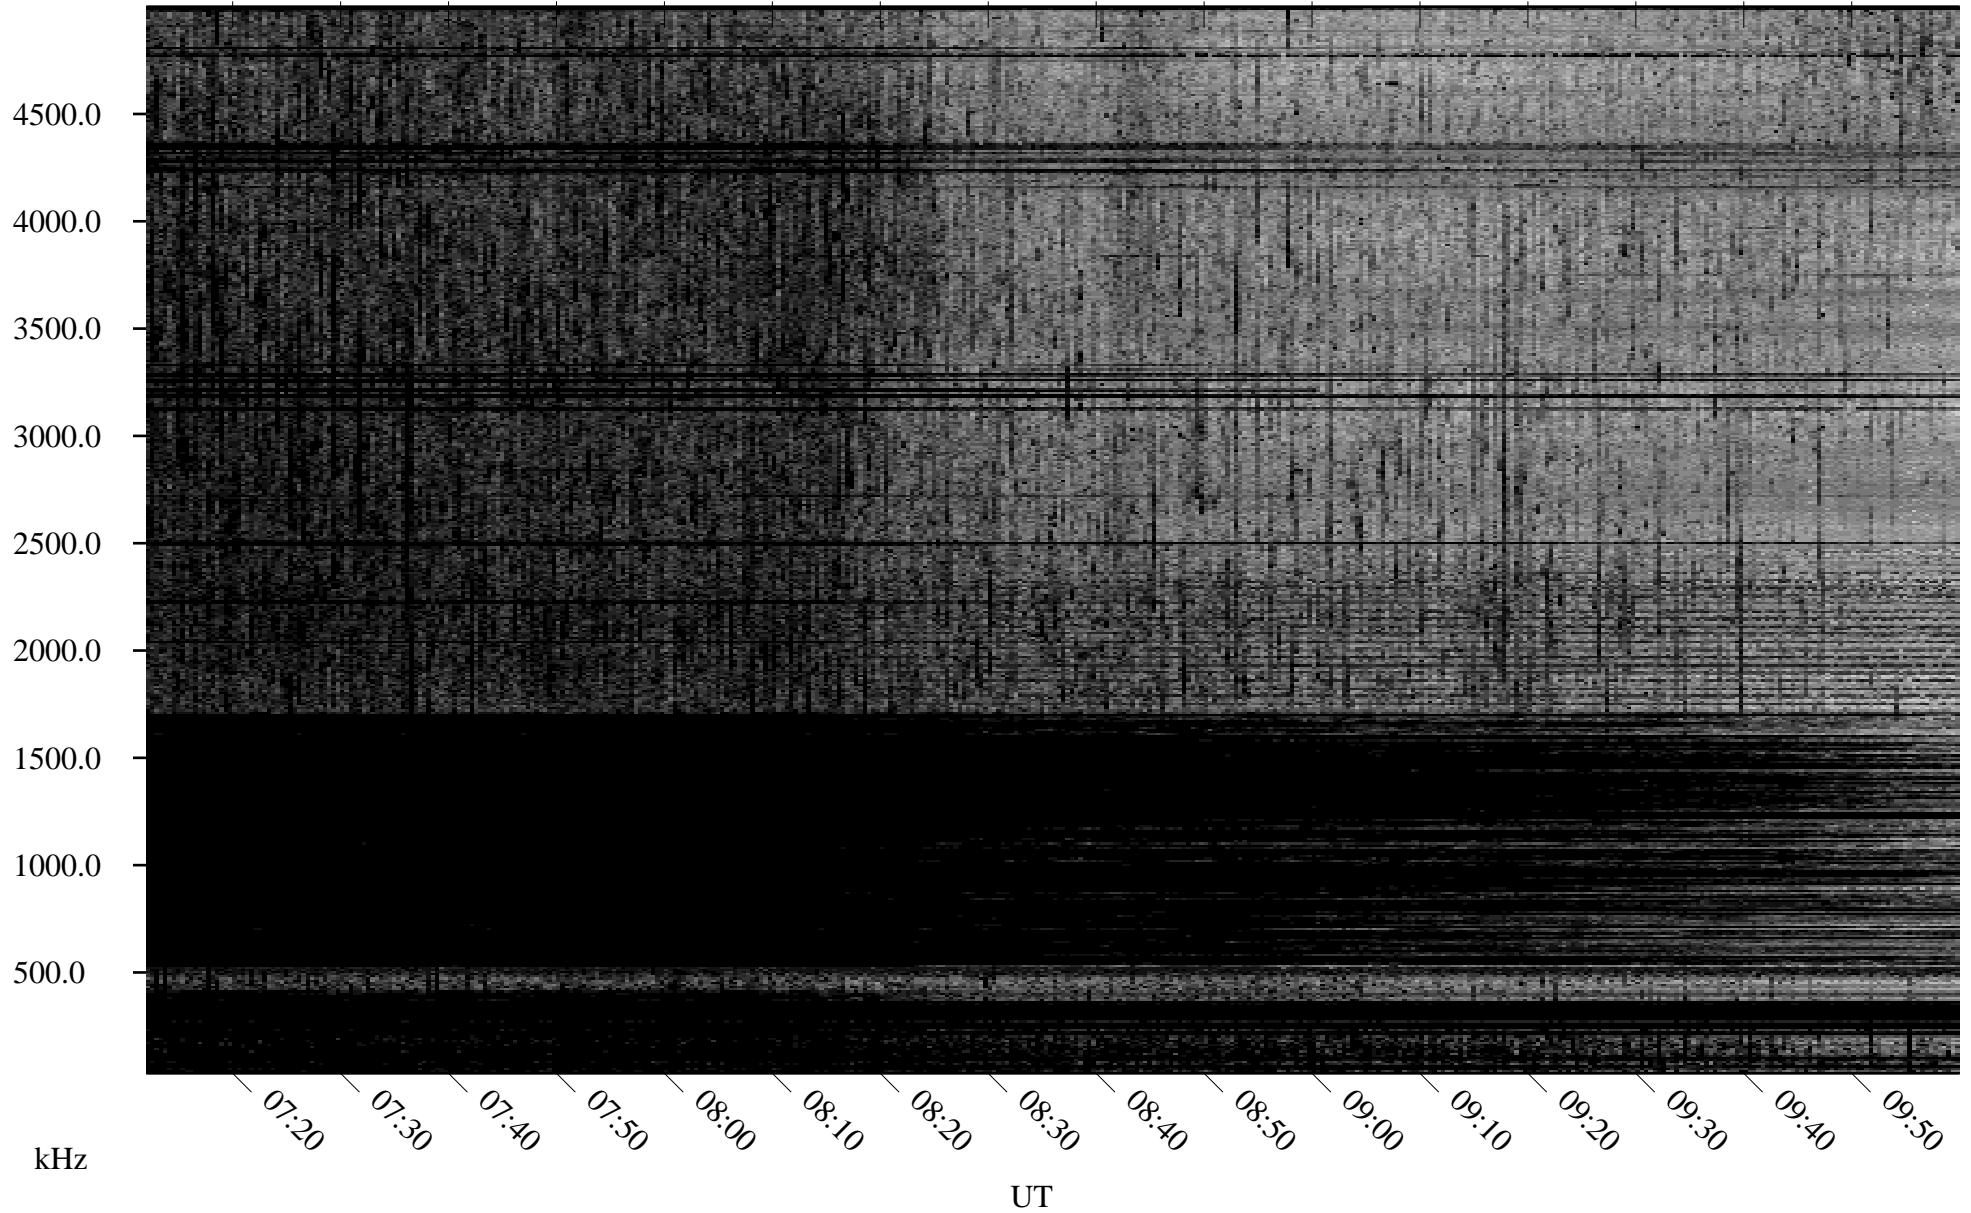

07/20/2006 Churchill, Manitoba

Linear Scale Black = 161 White = 15

ch062011.r00m max_12

Page 1

07/20/2006 Churchill, Manitoba

Linear Scale Black = 161 White = 15

ch062011.r00m max_12

Page 2

07/21/2006 Churchill, Manitoba

Linear Scale Black = 161 White = 15

ch062011.r00m max_12

Page 3

07/21/2006 Churchill, Manitoba

Linear Scale Black = 161 White = 15

ch062011.r00m max_12

Page 4

07/21/2006 Churchill, Manitoba

Linear Scale Black = 161 White = 15

ch062011.r00m max_12

07/21/2006 Churchill, Manitoba

Linear Scale Black = 161 White = 15

ch062011.r00m max_12

Page 6

07/21/2006 Churchill, Manitoba

Linear Scale Black = 161 White = 15

ch062011.r00m max_12

Page 7

07/21/2006 Churchill, Manitoba

Linear Scale Black = 161 White = 15

ch062011.r00m max_12

Page 8