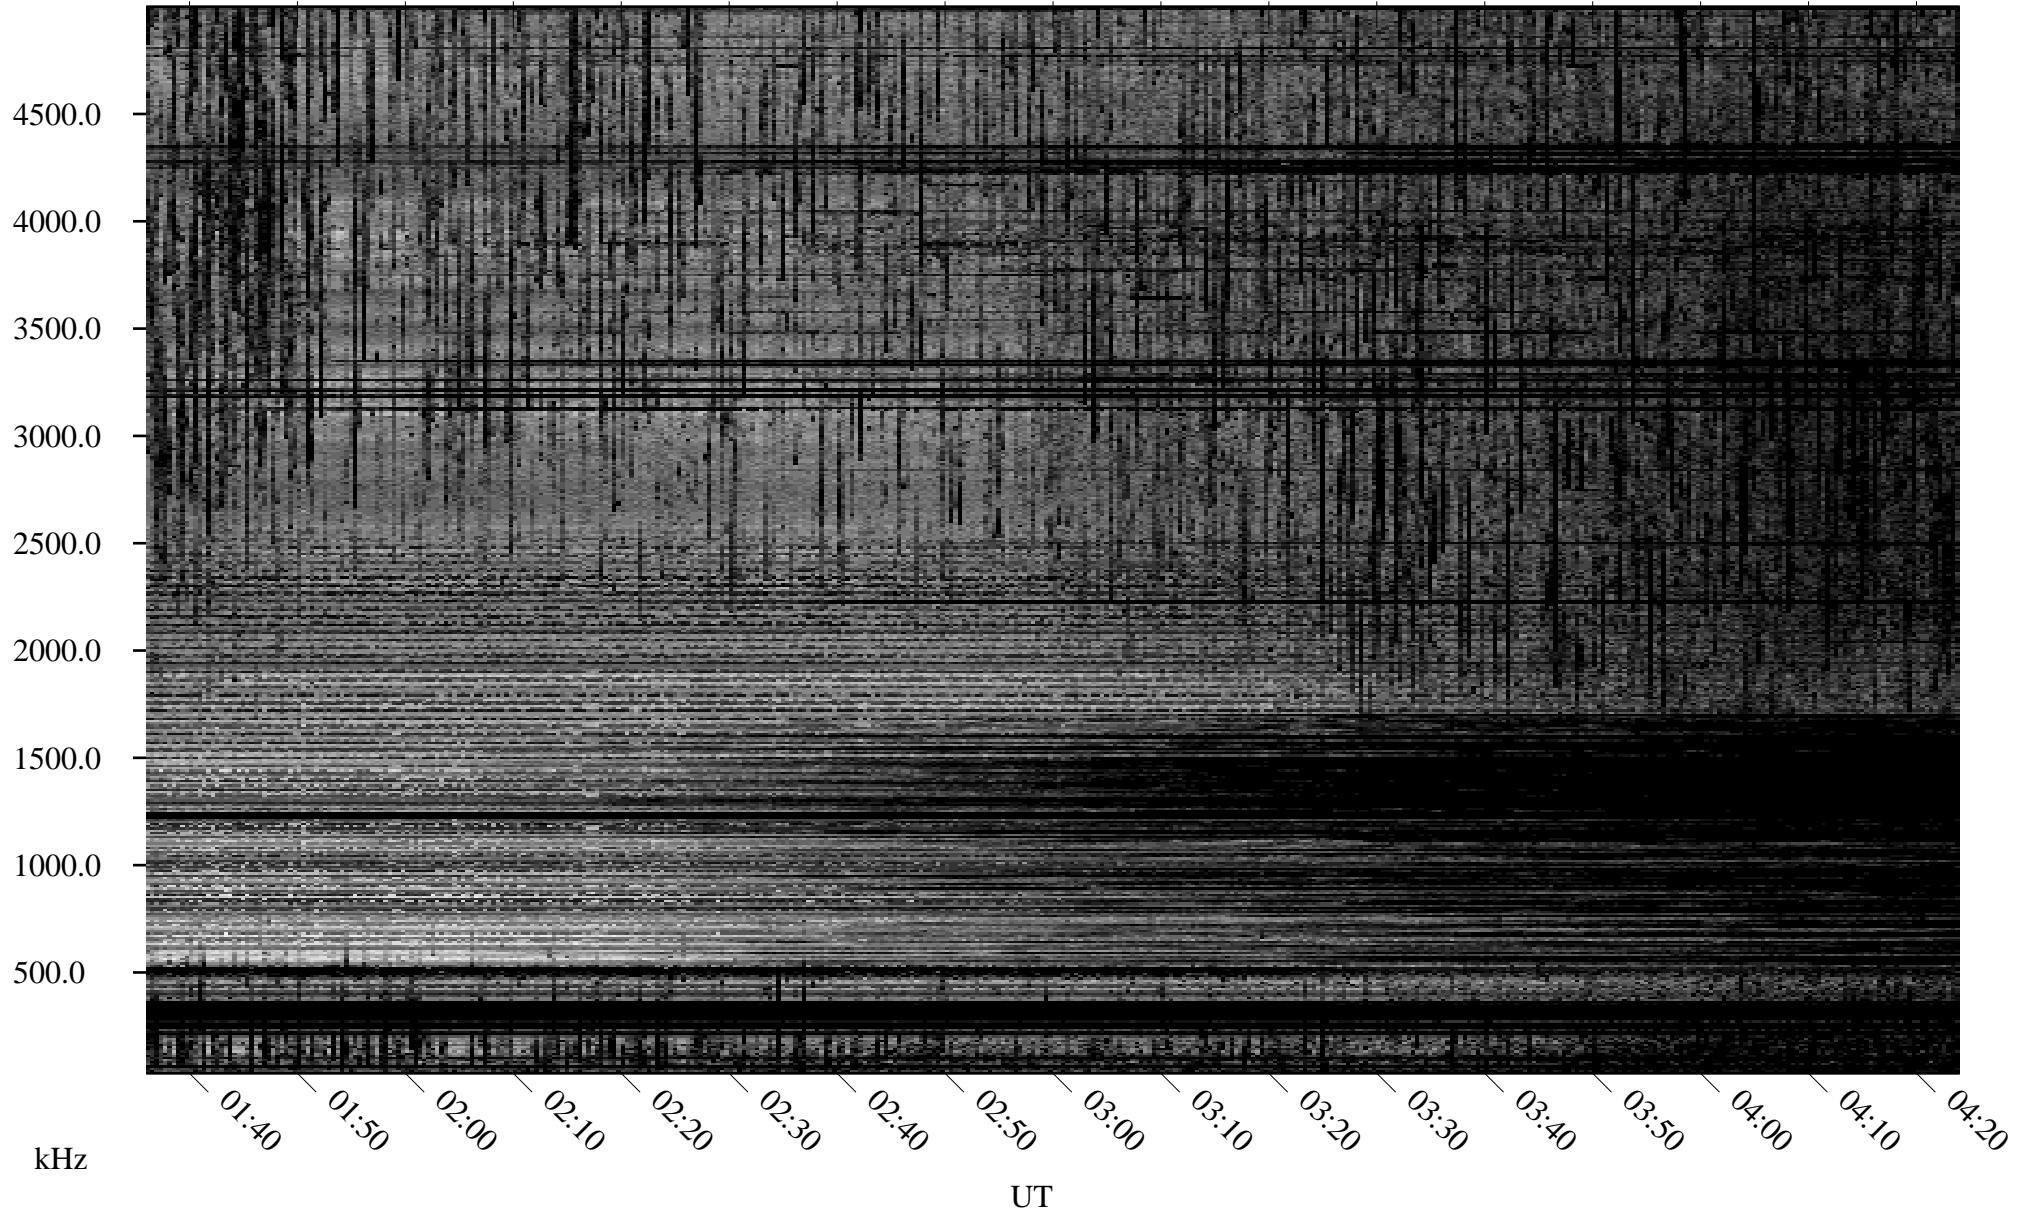

07/20/2006 Churchill, Manitoba

Linear Scale Black = 161 White = 15

ch062011.r00m max_12

Page 1

07/20/2006 Churchill, Manitoba

Linear Scale Black = 161 White = 15

ch062011.r00m max_12

Page 2

07/21/2006 Churchill, Manitoba

Linear Scale Black = 161 White = 15

ch062011.r00m max_12

Page 3

07/21/2006 Churchill, Manitoba

Linear Scale Black = 161 White = 15

ch062011.r00m max_12

Page 4

07/21/2006 Churchill, Manitoba

Linear Scale Black = 161 White = 15

ch062011.r00m max_12

07/21/2006 Churchill, Manitoba

Linear Scale Black = 161 White = 15

ch062011.r00m max_12

Page 6

07/21/2006 Churchill, Manitoba

Linear Scale Black = 161 White = 15

ch062011.r00m max_12

Page 7

07/21/2006 Churchill, Manitoba

Linear Scale Black = 161 White = 15

ch062011.r00m max_12

Page 8