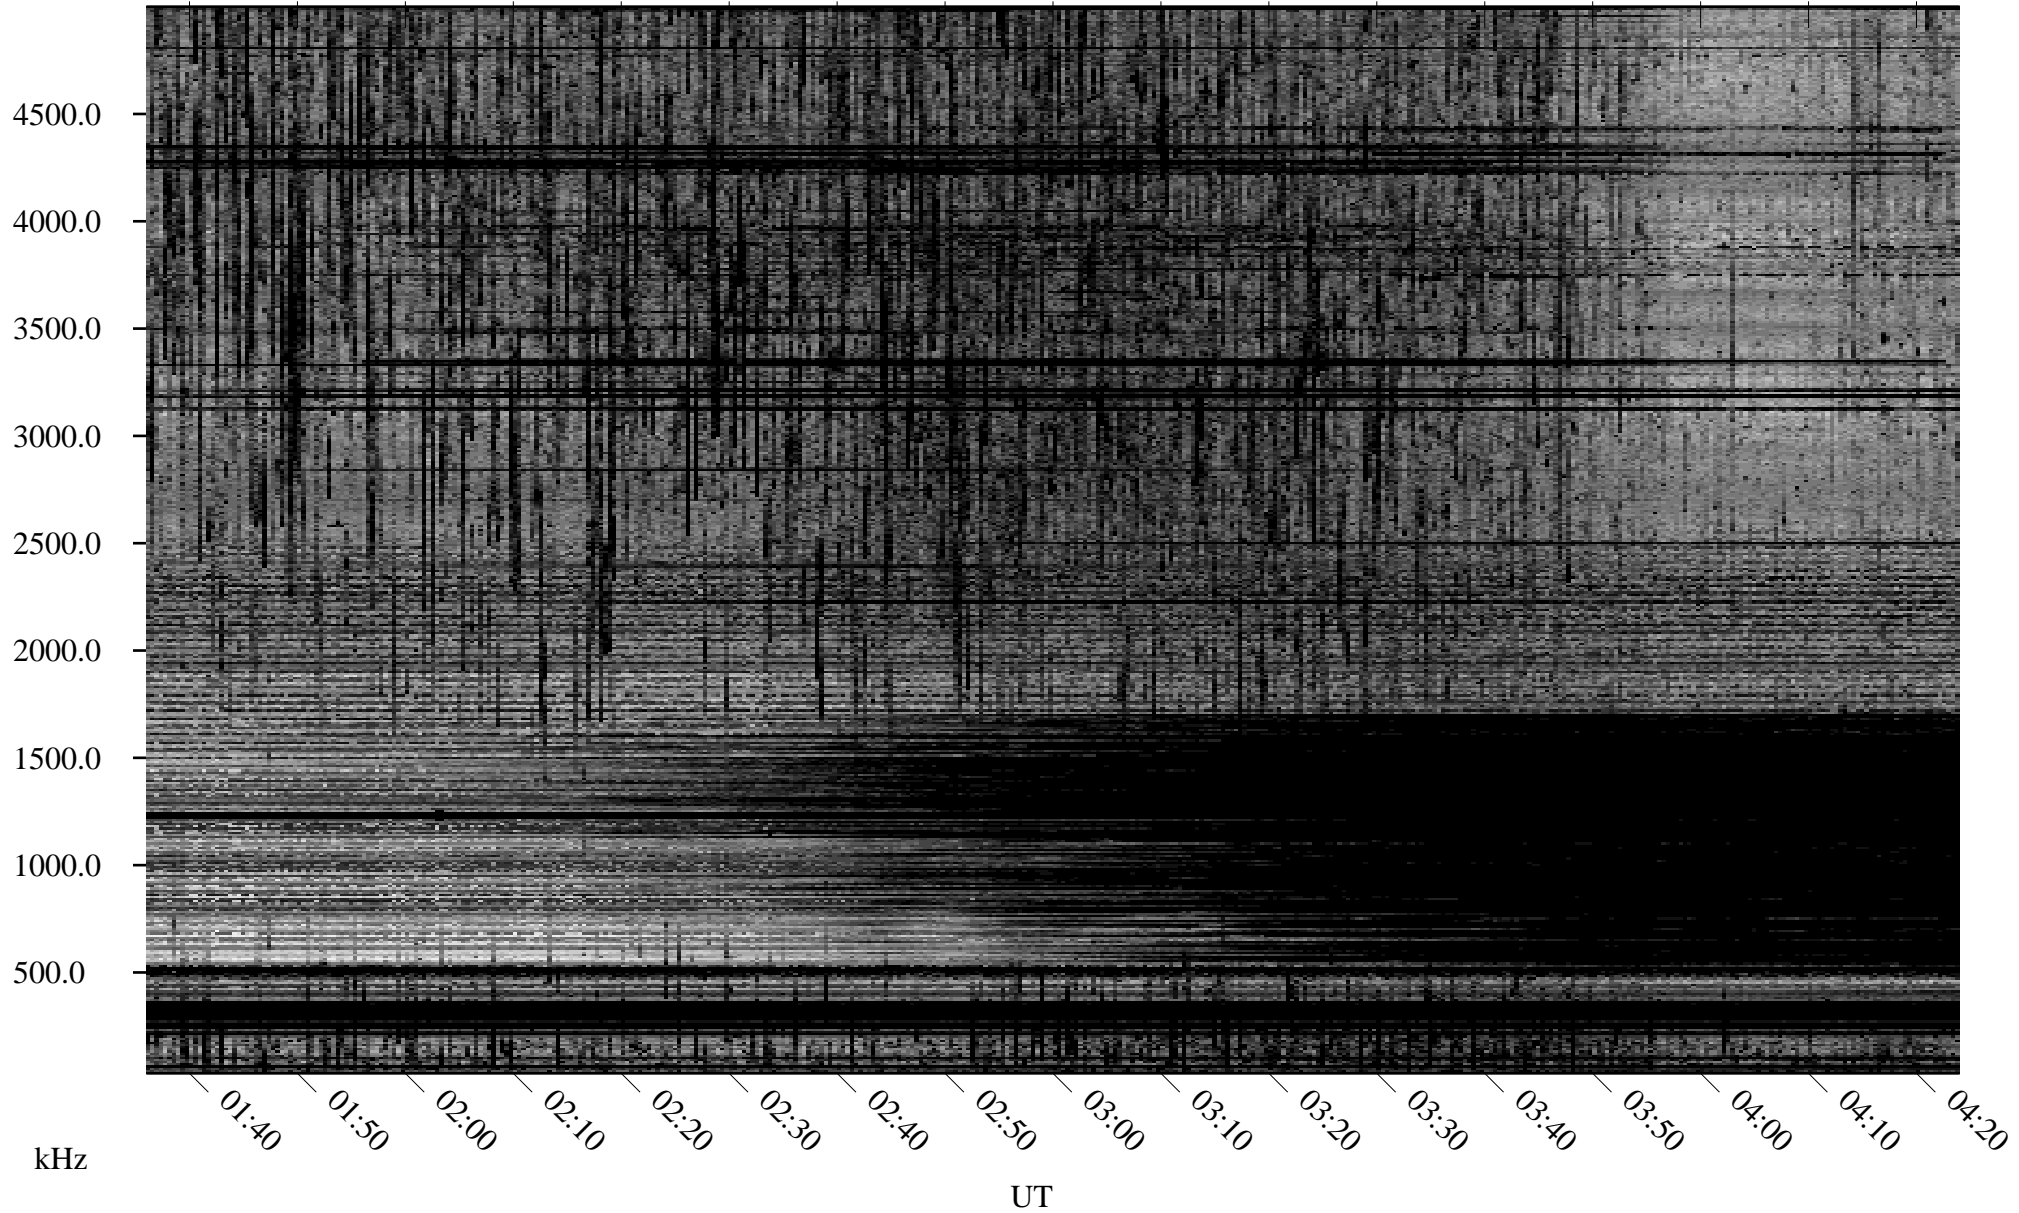

# 07/21/2006 Churchill, Manitoba

Linear Scale    Black = 161    White = 15

ch06202l.r00m max\_12

Page 1

# 07/21/2006 Churchill, Manitoba

Linear Scale    Black = 161    White = 15

ch06202l.r00m max\_12

Page 2

# 07/22/2006 Churchill, Manitoba

Linear Scale    Black = 161    White = 15

ch06202l.r00m max\_12

Page 3

# 07/22/2006 Churchill, Manitoba

Linear Scale    Black = 161    White = 15

ch06202l.r00m max\_12