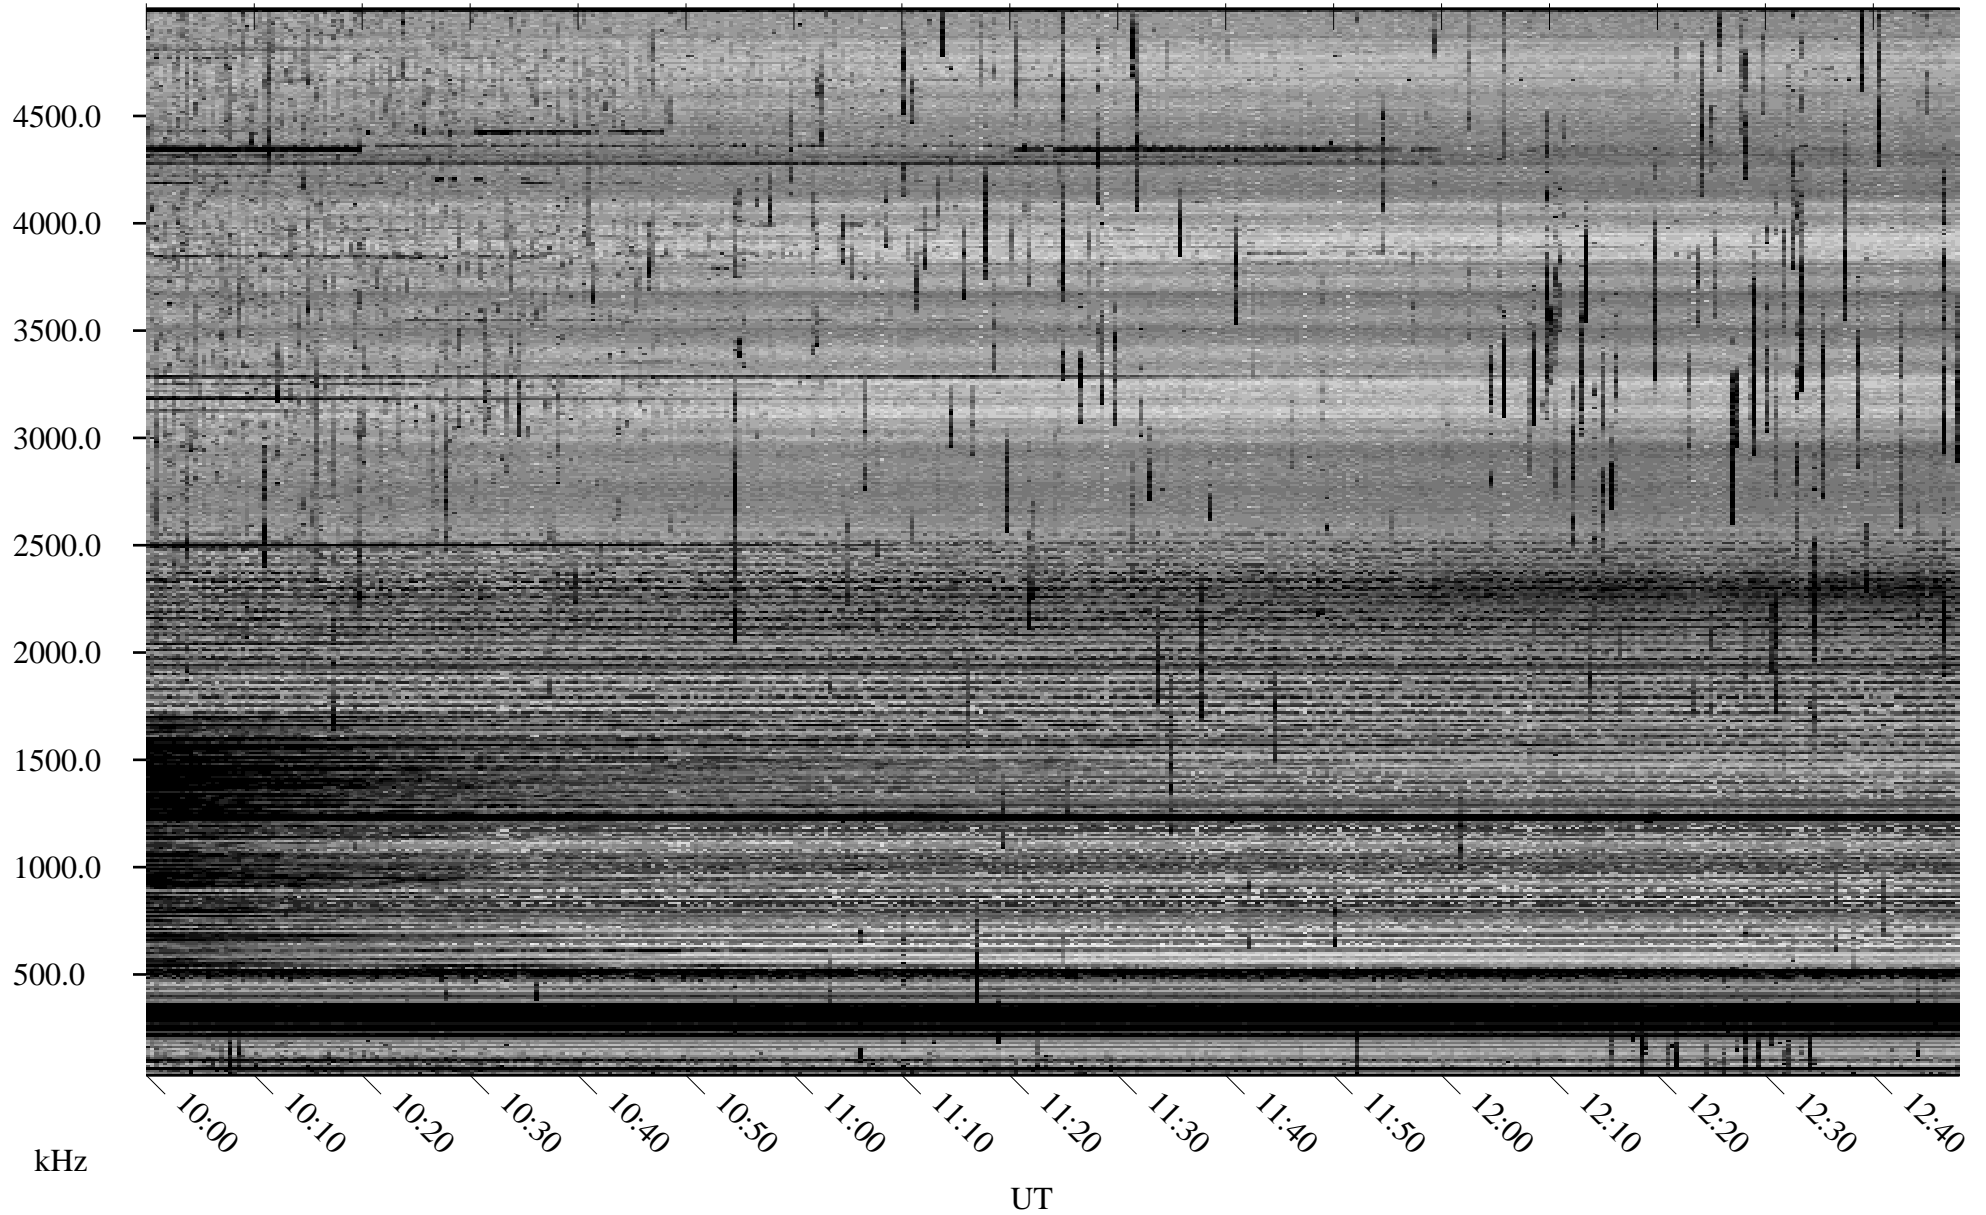

# 07/22/2006 Churchill, Manitoba

Linear Scale    Black = 161    White = 15

ch06202l.r00m max\_12

Page 4

# 07/22/2006 Churchill, Manitoba

Linear Scale    Black = 161    White = 15

ch06202l.r00m max\_12

# 07/22/2006 Churchill, Manitoba

Linear Scale    Black = 161    White = 15

ch06202l.r00m max\_12

Page 6

# 07/22/2006 Churchill, Manitoba

Linear Scale    Black = 161    White = 15

ch06202l.r00m max\_12

Page 7

07/22/2006 Churchill, Manitoba

Linear Scale Black = 161 White = 15

ch06202l.r00m max\_12

Page 8