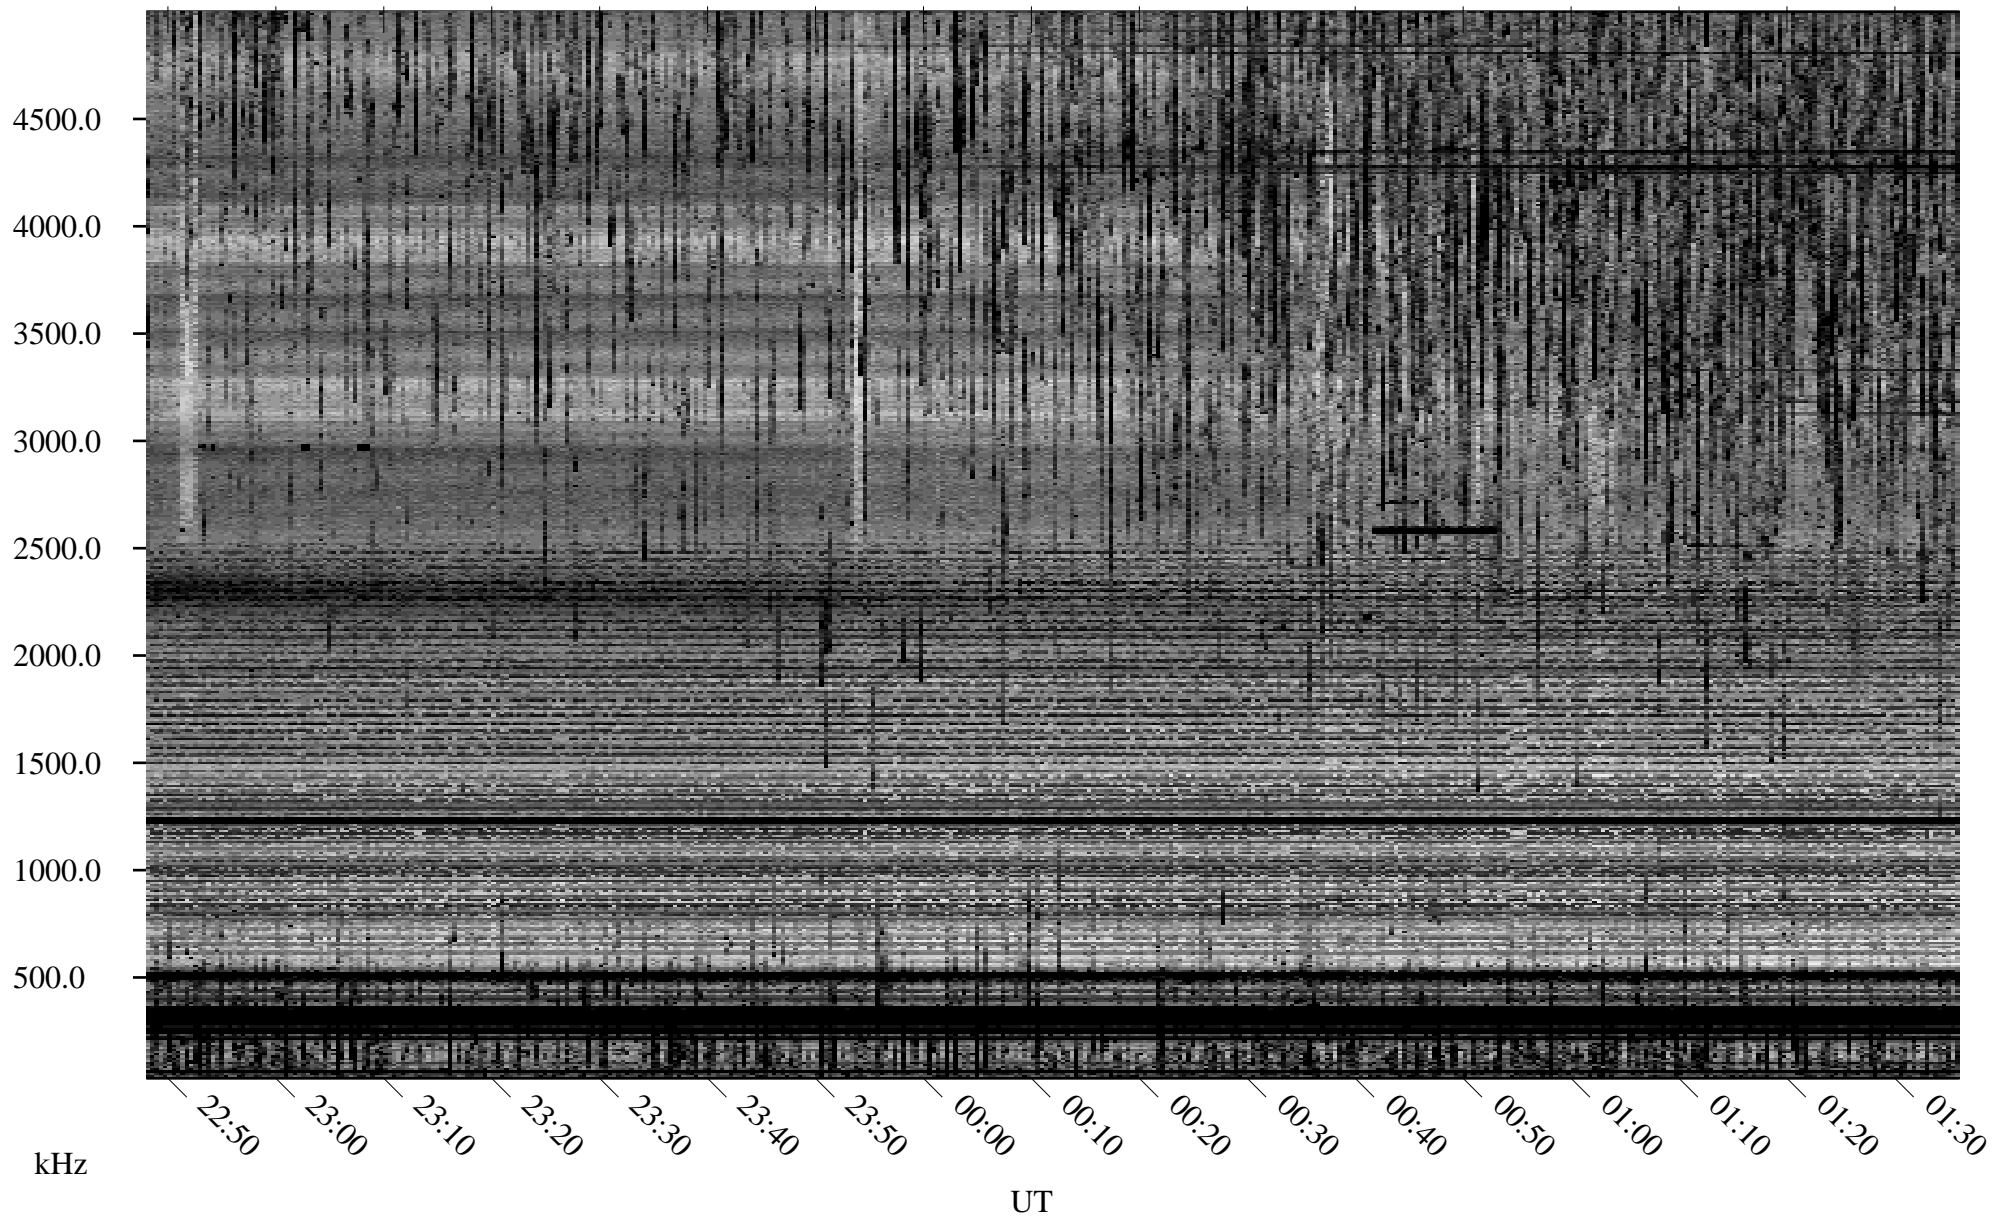

# 07/21/2006 Churchill, Manitoba

Linear Scale    Black = 161    White = 15

ch06202l.r00m max\_12

Page 1

# 07/21/2006 Churchill, Manitoba

Linear Scale    Black = 161    White = 15

ch06202l.r00m max\_12

Page 2

# 07/22/2006 Churchill, Manitoba

Linear Scale    Black = 161    White = 15

ch06202l.r00m max\_12

Page 3

# 07/22/2006 Churchill, Manitoba

Linear Scale    Black = 161    White = 15

ch06202l.r00m max\_12