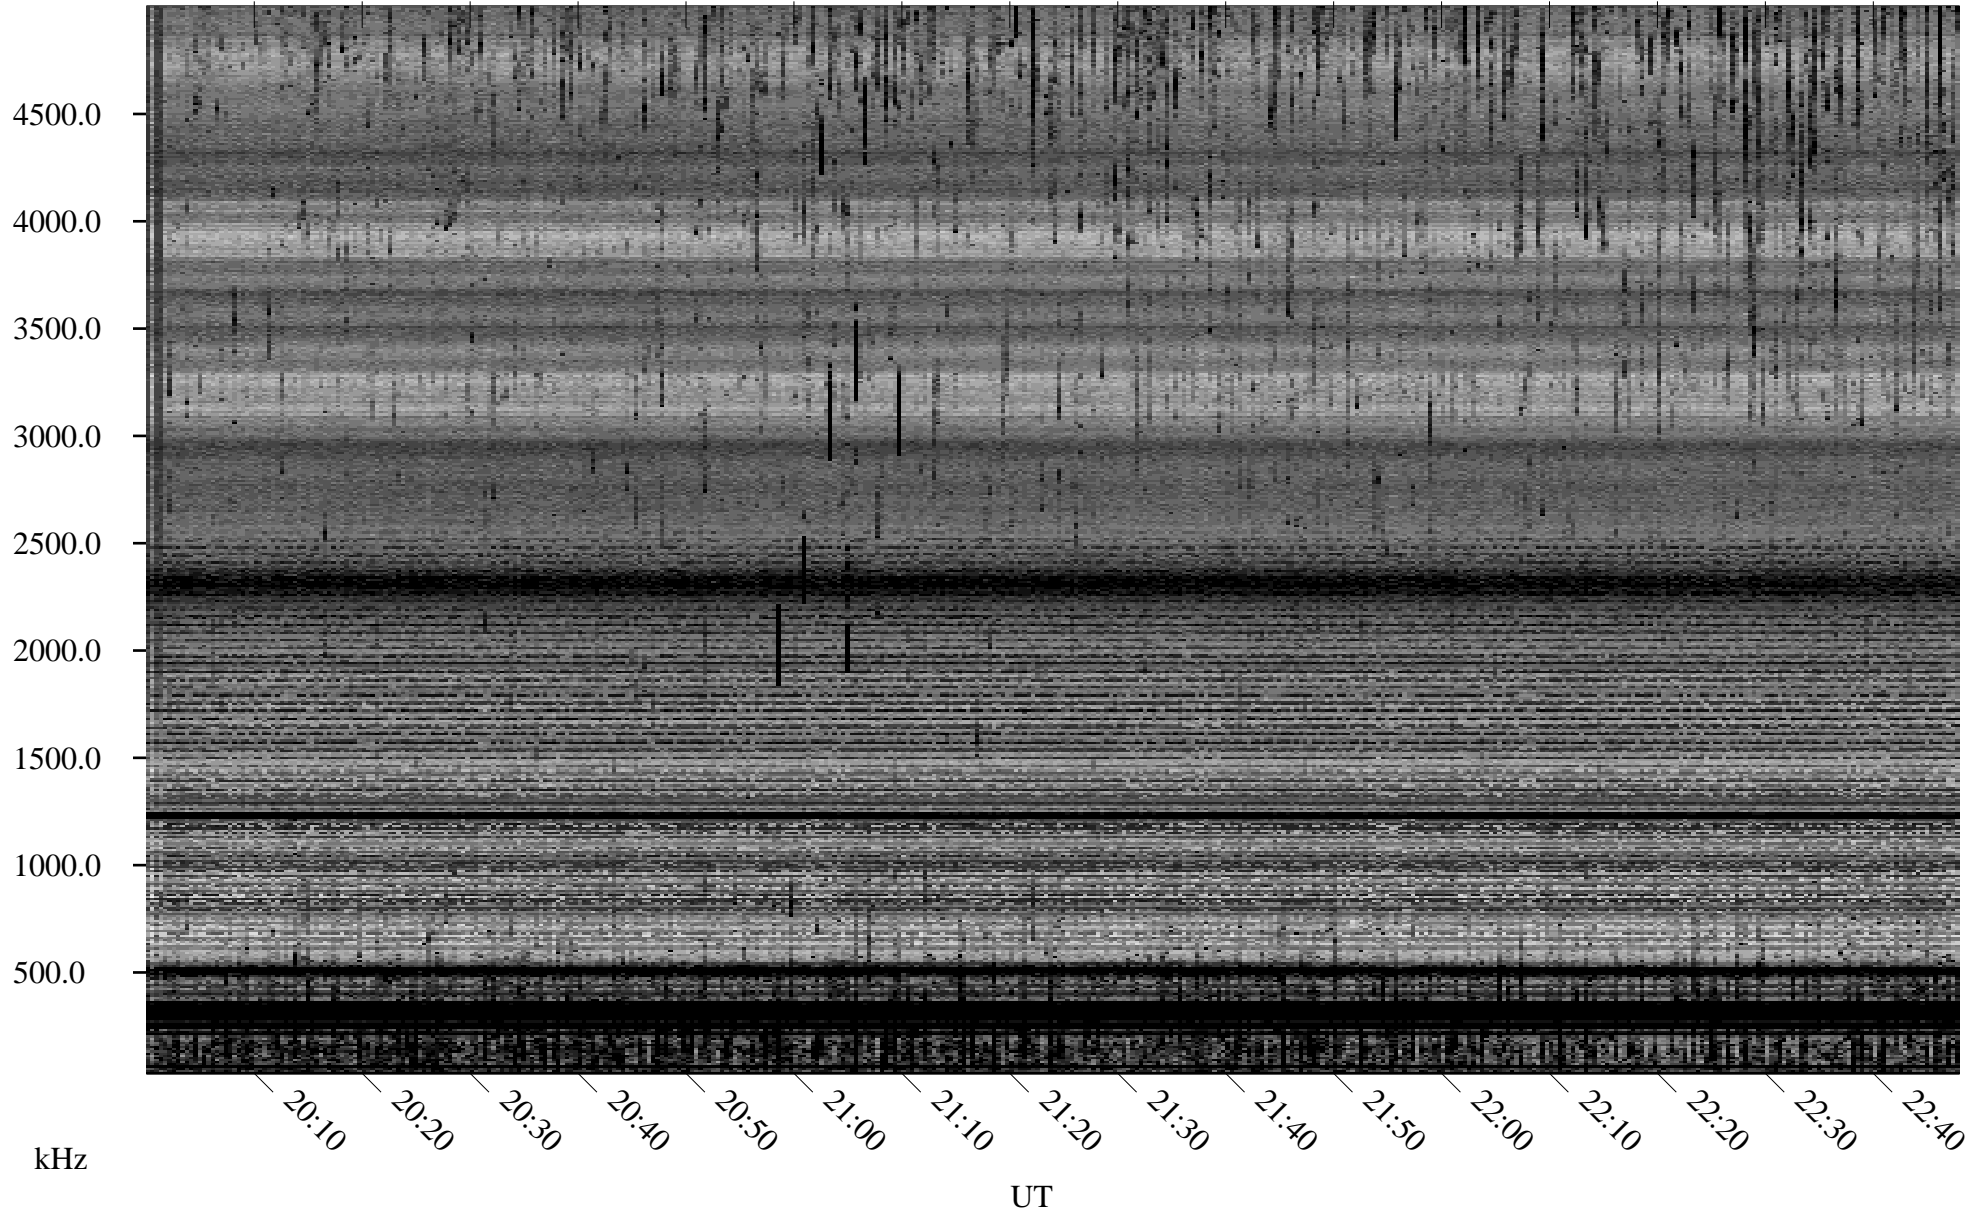

# 07/21/2006 Churchill, Manitoba

Linear Scale    Black = 161    White = 15

ch06202l.r00m max\_12

Page 1

# 07/21/2006 Churchill, Manitoba

Linear Scale    Black = 161    White = 15

ch06202l.r00m max\_12

Page 2

# 07/22/2006 Churchill, Manitoba

Linear Scale    Black = 161    White = 15

ch06202l.r00m max\_12

Page 3

# 07/22/2006 Churchill, Manitoba

Linear Scale    Black = 161    White = 15

ch06202l.r00m max\_12