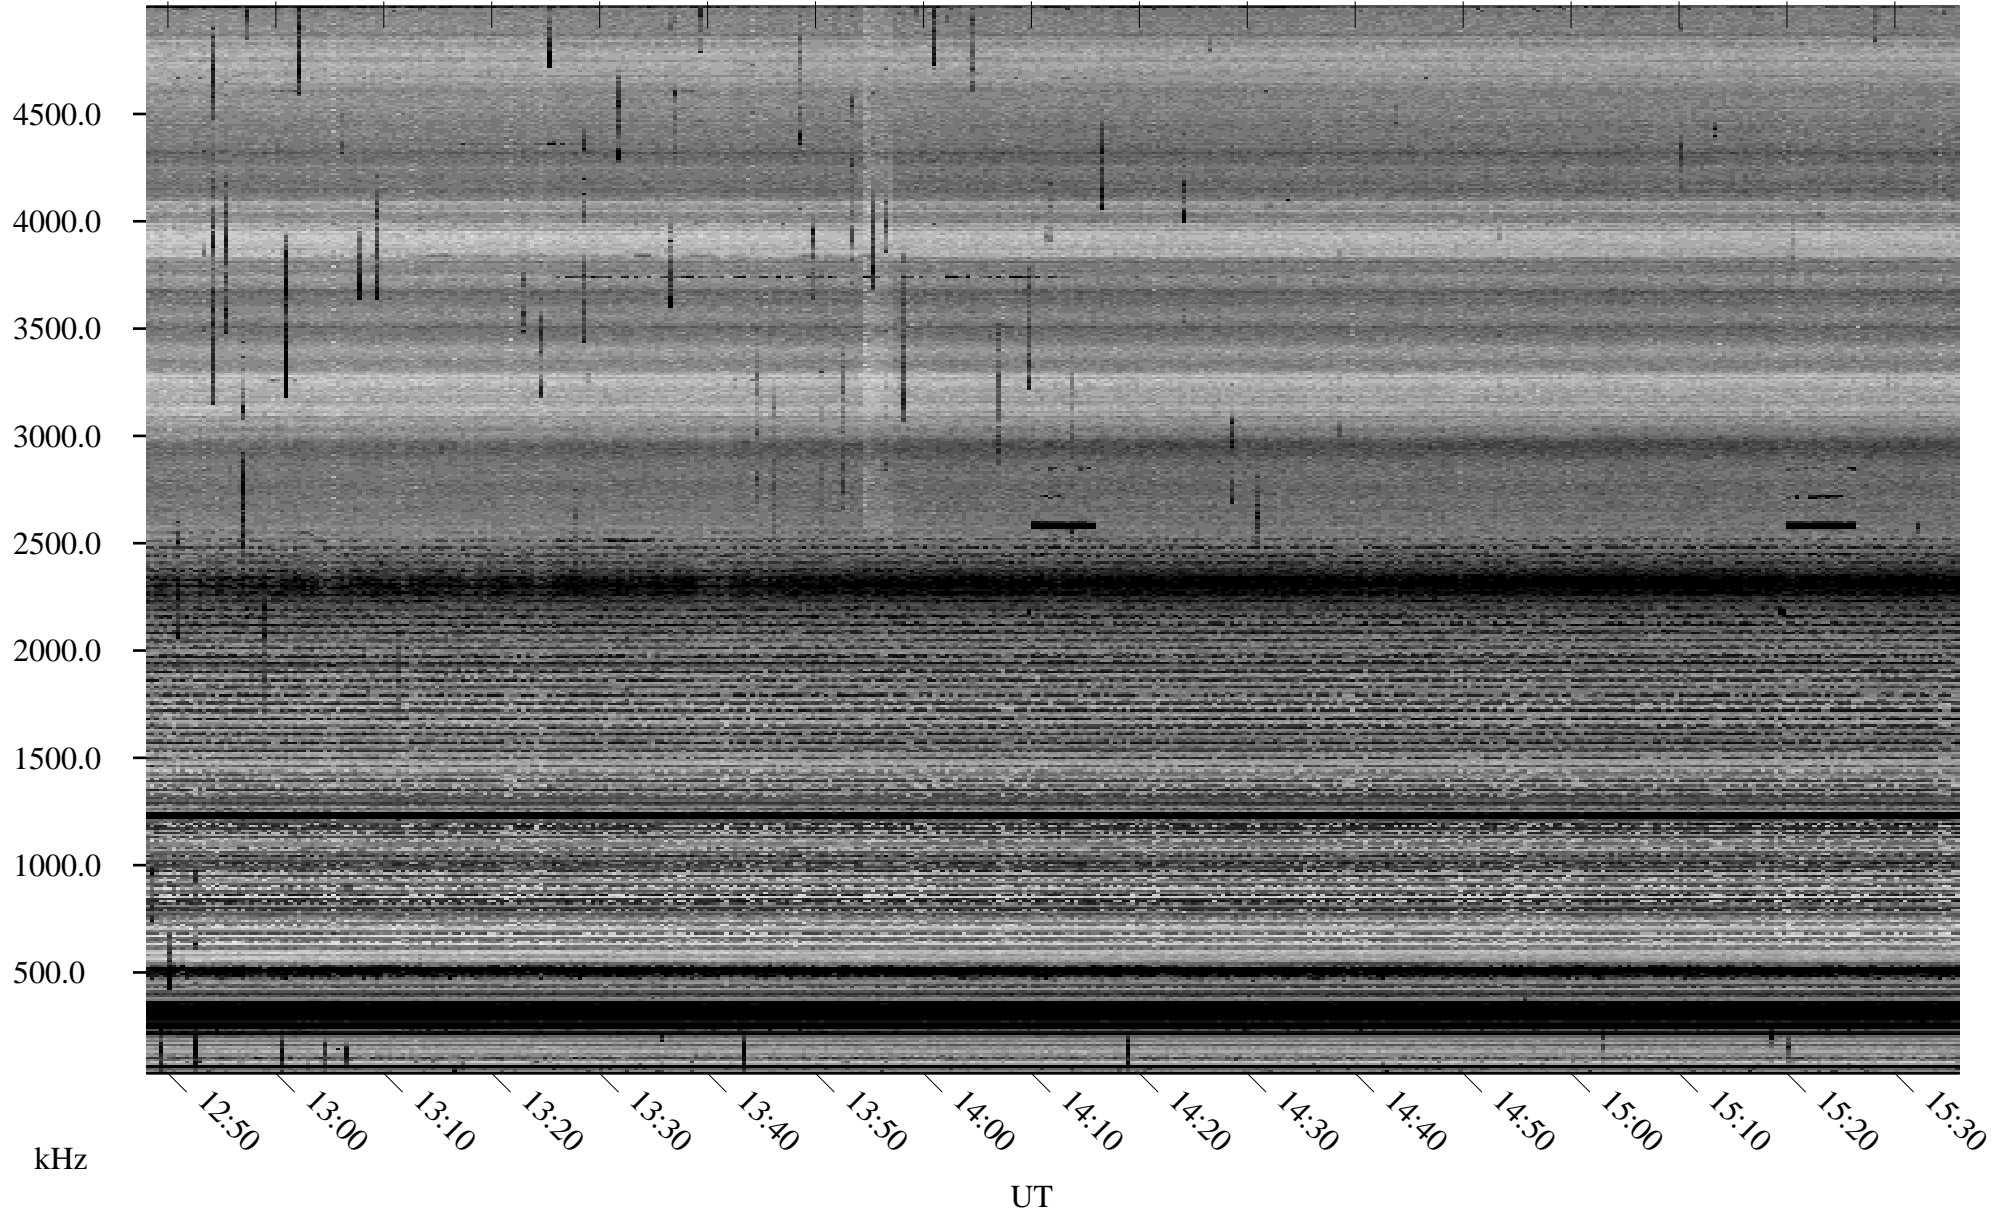

# 07/22/2006 Churchill, Manitoba

Linear Scale    Black = 161    White = 15

ch06202l.r00m max\_12

Page 4

# 07/22/2006 Churchill, Manitoba

Linear Scale    Black = 161    White = 15

ch06202l.r00m max\_12

# 07/22/2006 Churchill, Manitoba

Linear Scale    Black = 161    White = 15

ch06202l.r00m max\_12

Page 6

# 07/22/2006 Churchill, Manitoba

Linear Scale    Black = 161    White = 15

ch06202l.r00m max\_12

Page 7

07/22/2006 Churchill, Manitoba

Linear Scale Black = 161 White = 15

ch06202l.r00m max\_12

Page 8