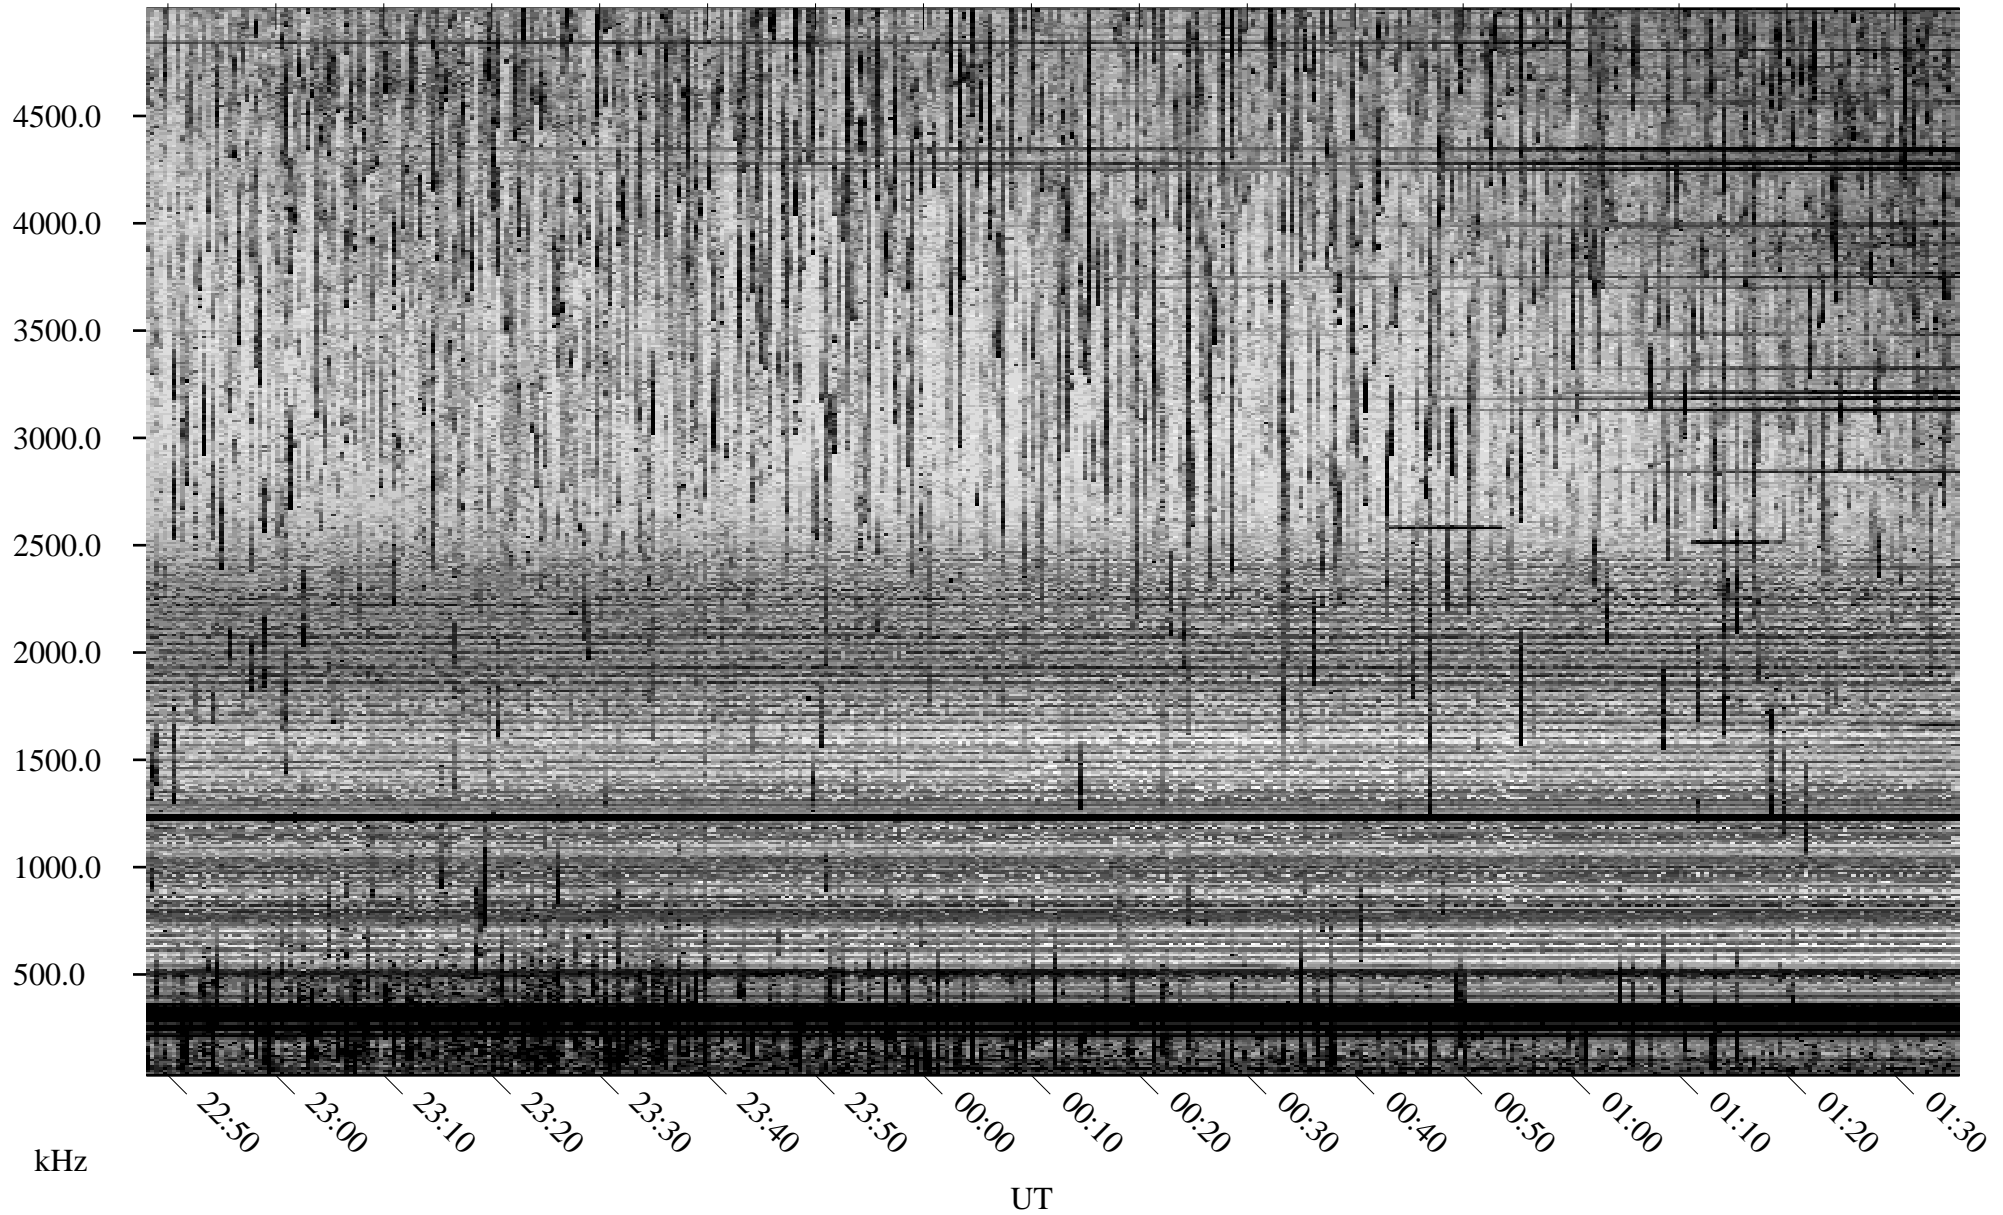

07/23/2006 Churchill, Manitoba

Linear Scale Black = 161 White = 15

ch06204l.r02m max_12

Page 1

07/23/2006 Churchill, Manitoba

Linear Scale Black = 161 White = 15

ch06204l.r02m max_12

Page 2

07/24/2006 Churchill, Manitoba

Linear Scale Black = 161 White = 15

ch06204l.r02m max_12

Page 3

07/24/2006 Churchill, Manitoba

Linear Scale Black = 161 White = 15

ch06204l.r02m max_12

Page 4

07/24/2006 Churchill, Manitoba

Linear Scale Black = 161 White = 15

ch06204l.r02m max_12

Page 5

07/24/2006 Churchill, Manitoba

Linear Scale Black = 161 White = 15

ch06204l.r02m max_12

Page 6

07/24/2006 Churchill, Manitoba

Linear Scale Black = 161 White = 15

ch06204l.r02m max_12

Page 7

07/24/2006 Churchill, Manitoba

Linear Scale Black = 161 White = 15

ch06204l.r02m max_12