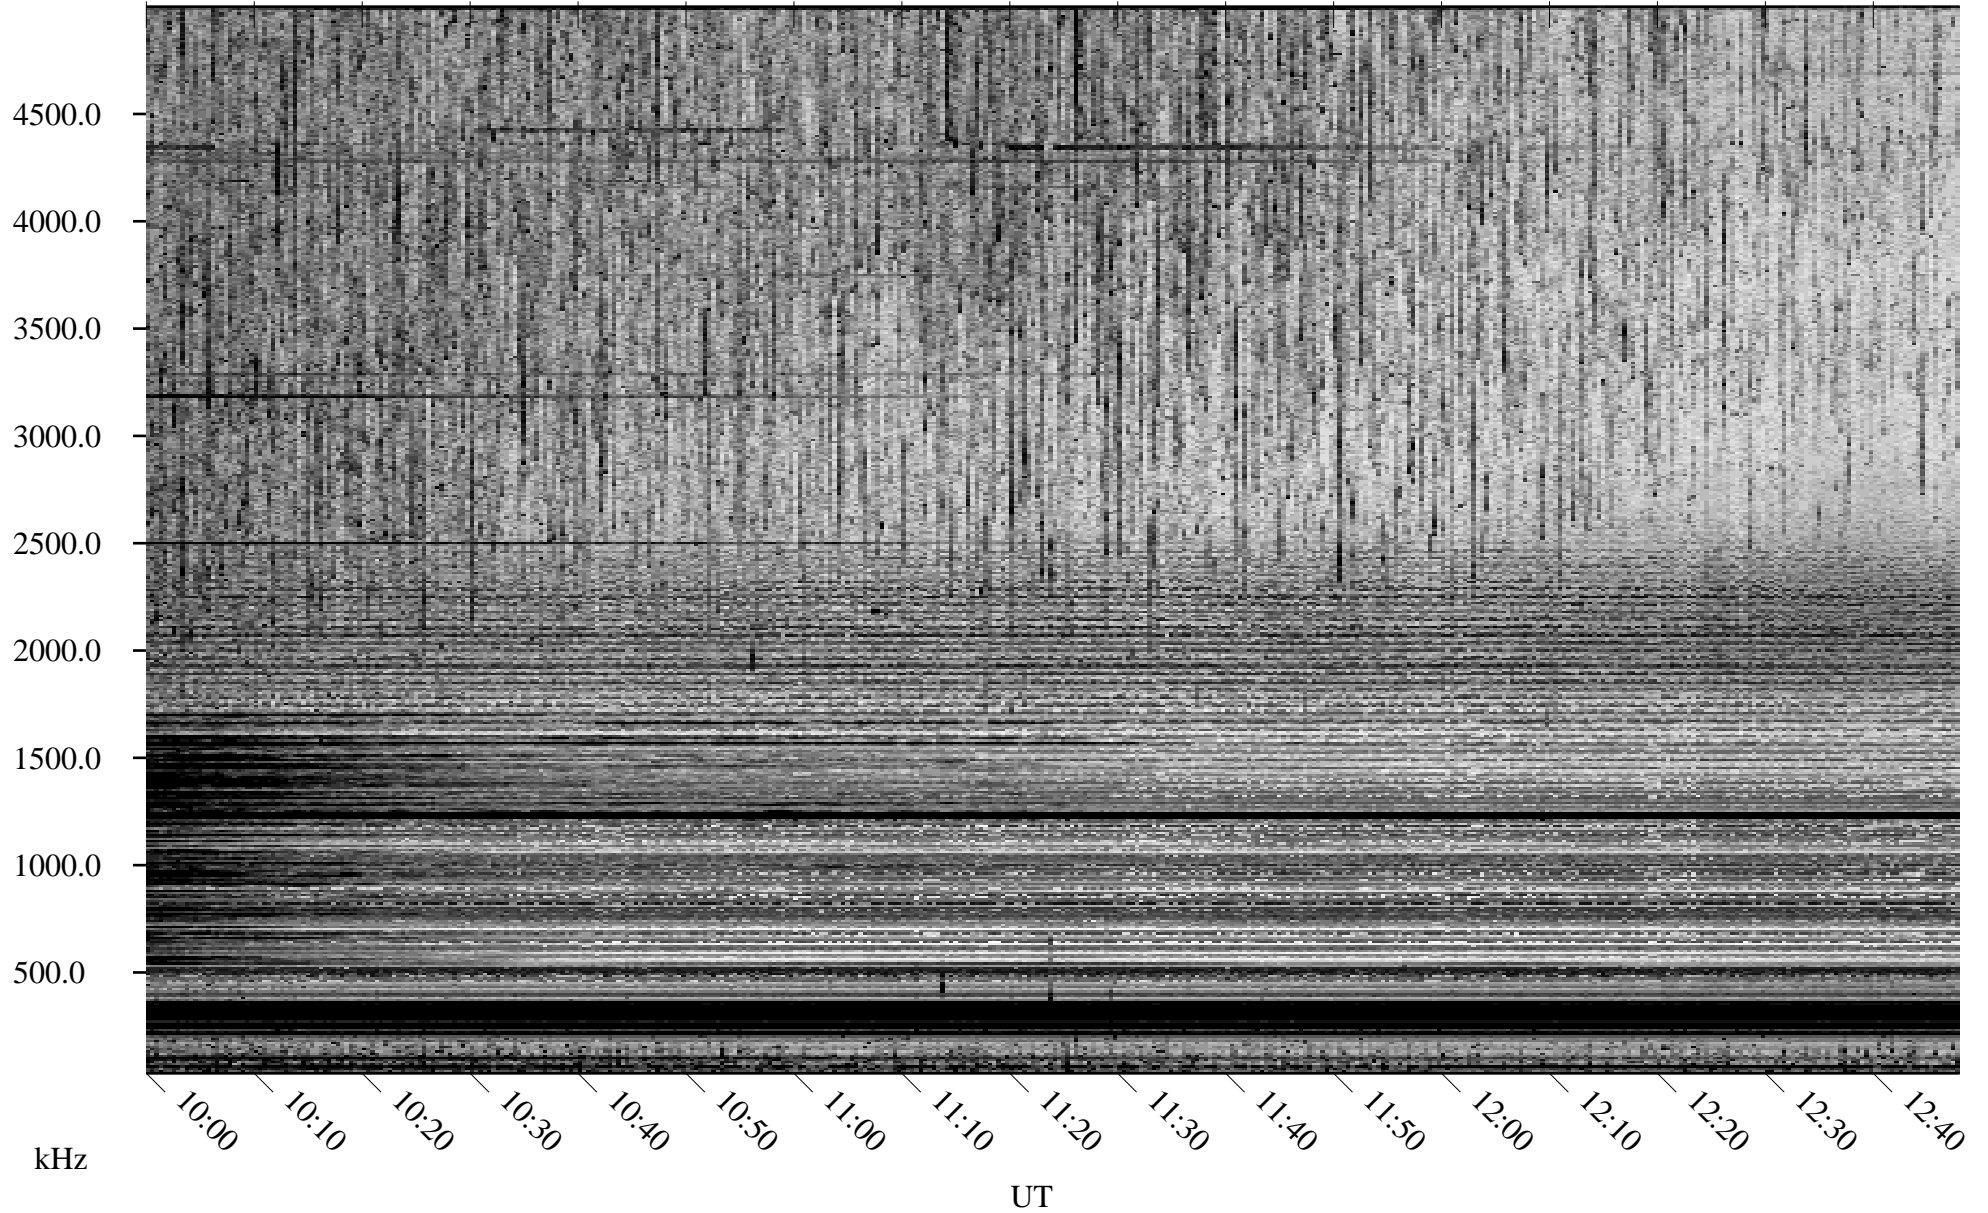

07/23/2006 Churchill, Manitoba

Linear Scale Black = 161 White = 15

ch06204l.r02m max_12

Page 1

07/23/2006 Churchill, Manitoba

Linear Scale Black = 161 White = 15

ch06204l.r02m max_12

Page 2

07/24/2006 Churchill, Manitoba

Linear Scale Black = 161 White = 15

ch06204l.r02m max_12

Page 3

07/24/2006 Churchill, Manitoba

Linear Scale Black = 161 White = 15

ch06204l.r02m max_12

Page 4

07/24/2006 Churchill, Manitoba

Linear Scale Black = 161 White = 15

ch06204l.r02m max_12

Page 5

07/24/2006 Churchill, Manitoba

Linear Scale Black = 161 White = 15

ch06204l.r02m max_12

Page 6

07/24/2006 Churchill, Manitoba

Linear Scale Black = 161 White = 15

ch06204l.r02m max_12

Page 7

07/24/2006 Churchill, Manitoba

Linear Scale Black = 161 White = 15

ch06204l.r02m max_12