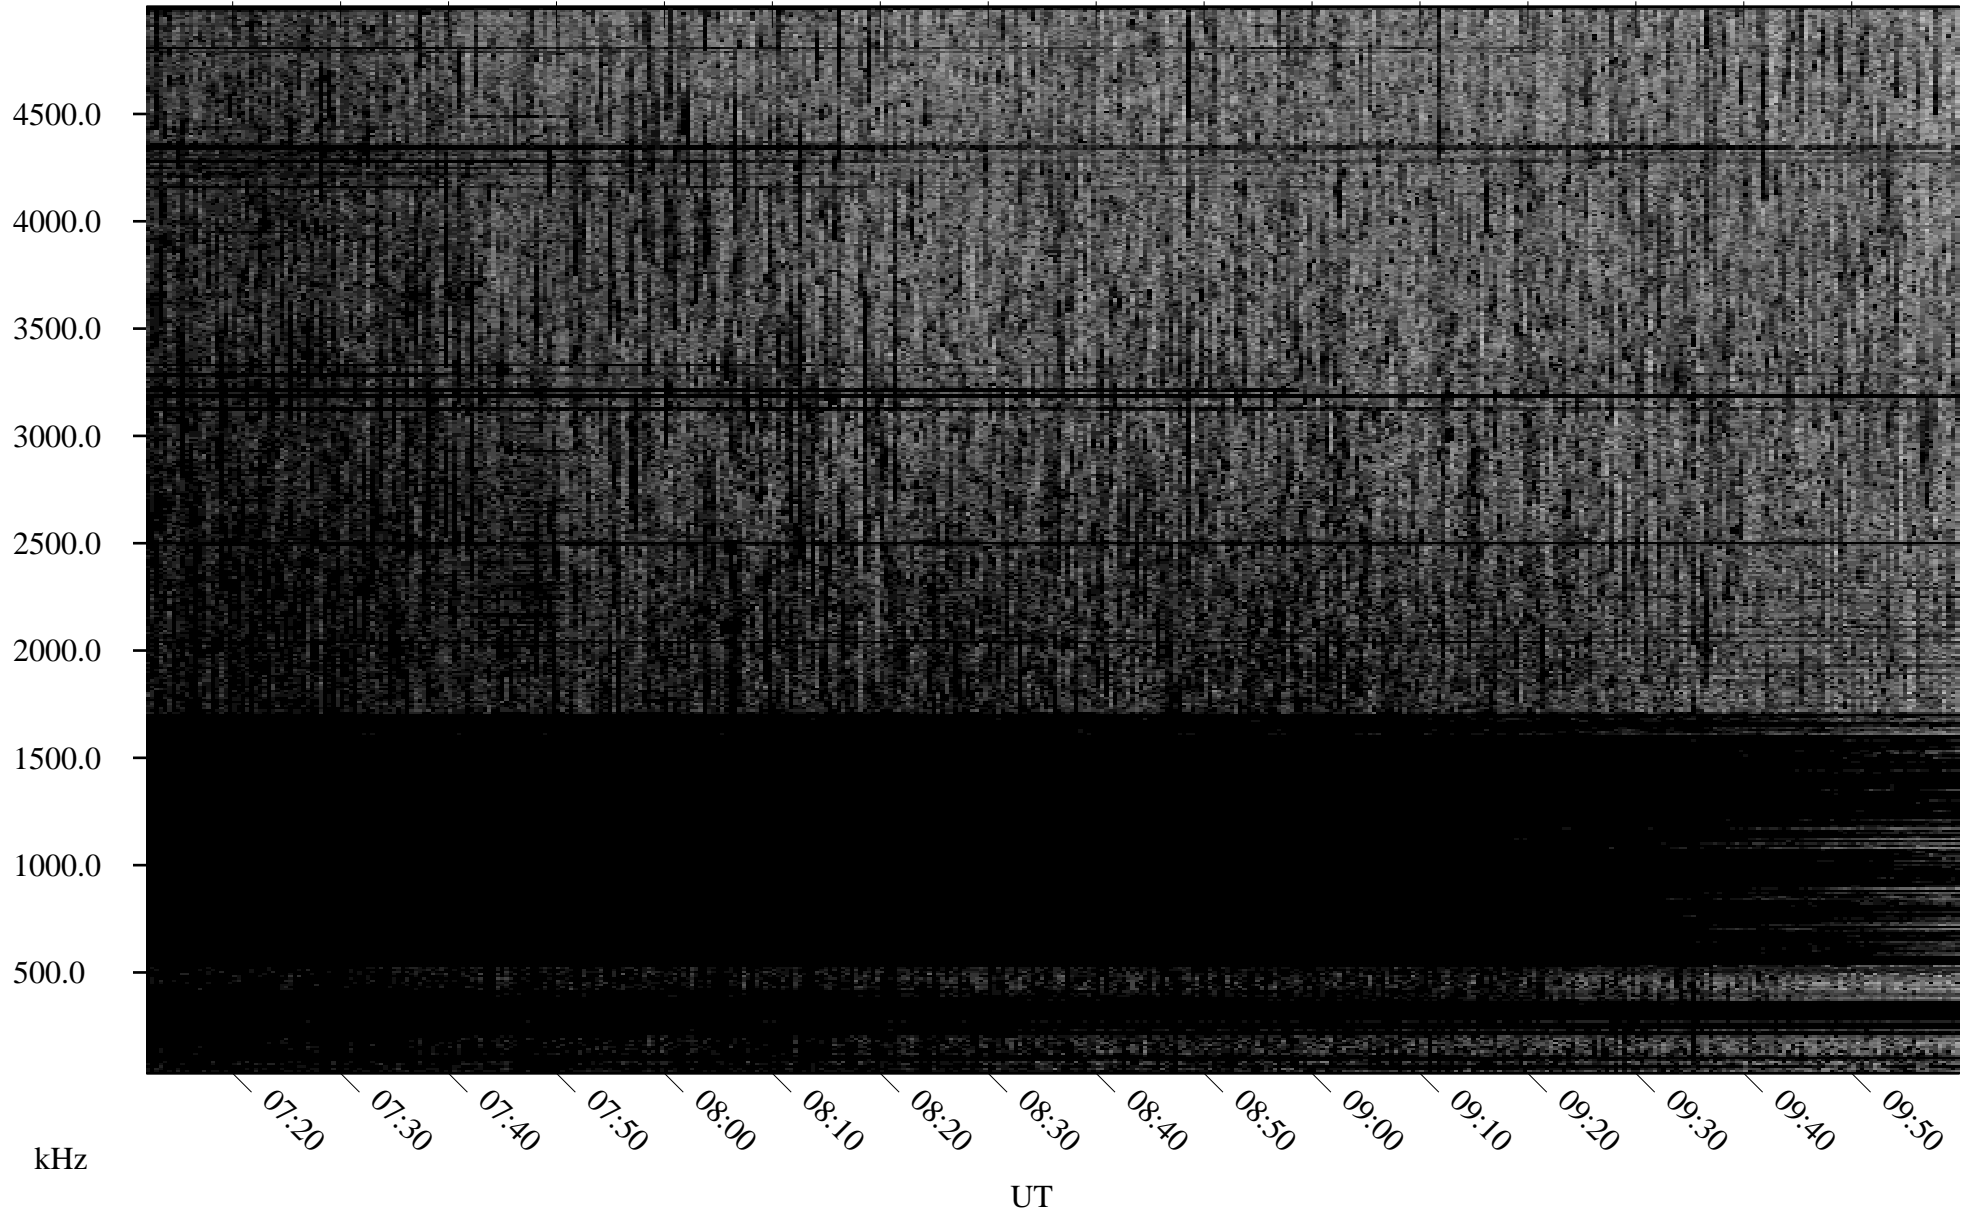

07/23/2006 Churchill, Manitoba

Linear Scale Black = 161 White = 15

ch06204l.r02m max_12

Page 1

07/23/2006 Churchill, Manitoba

Linear Scale Black = 161 White = 15

ch06204l.r02m max_12

Page 2

07/24/2006 Churchill, Manitoba

Linear Scale Black = 161 White = 15

ch06204l.r02m max_12

Page 3

07/24/2006 Churchill, Manitoba

Linear Scale Black = 161 White = 15

ch06204l.r02m max_12

Page 4

07/24/2006 Churchill, Manitoba

Linear Scale Black = 161 White = 15

ch06204l.r02m max_12

Page 5

07/24/2006 Churchill, Manitoba

Linear Scale Black = 161 White = 15

ch06204l.r02m max_12

Page 6

07/24/2006 Churchill, Manitoba

Linear Scale Black = 161 White = 15

ch06204l.r02m max_12

Page 7

07/24/2006 Churchill, Manitoba

Linear Scale Black = 161 White = 15

ch06204l.r02m max_12