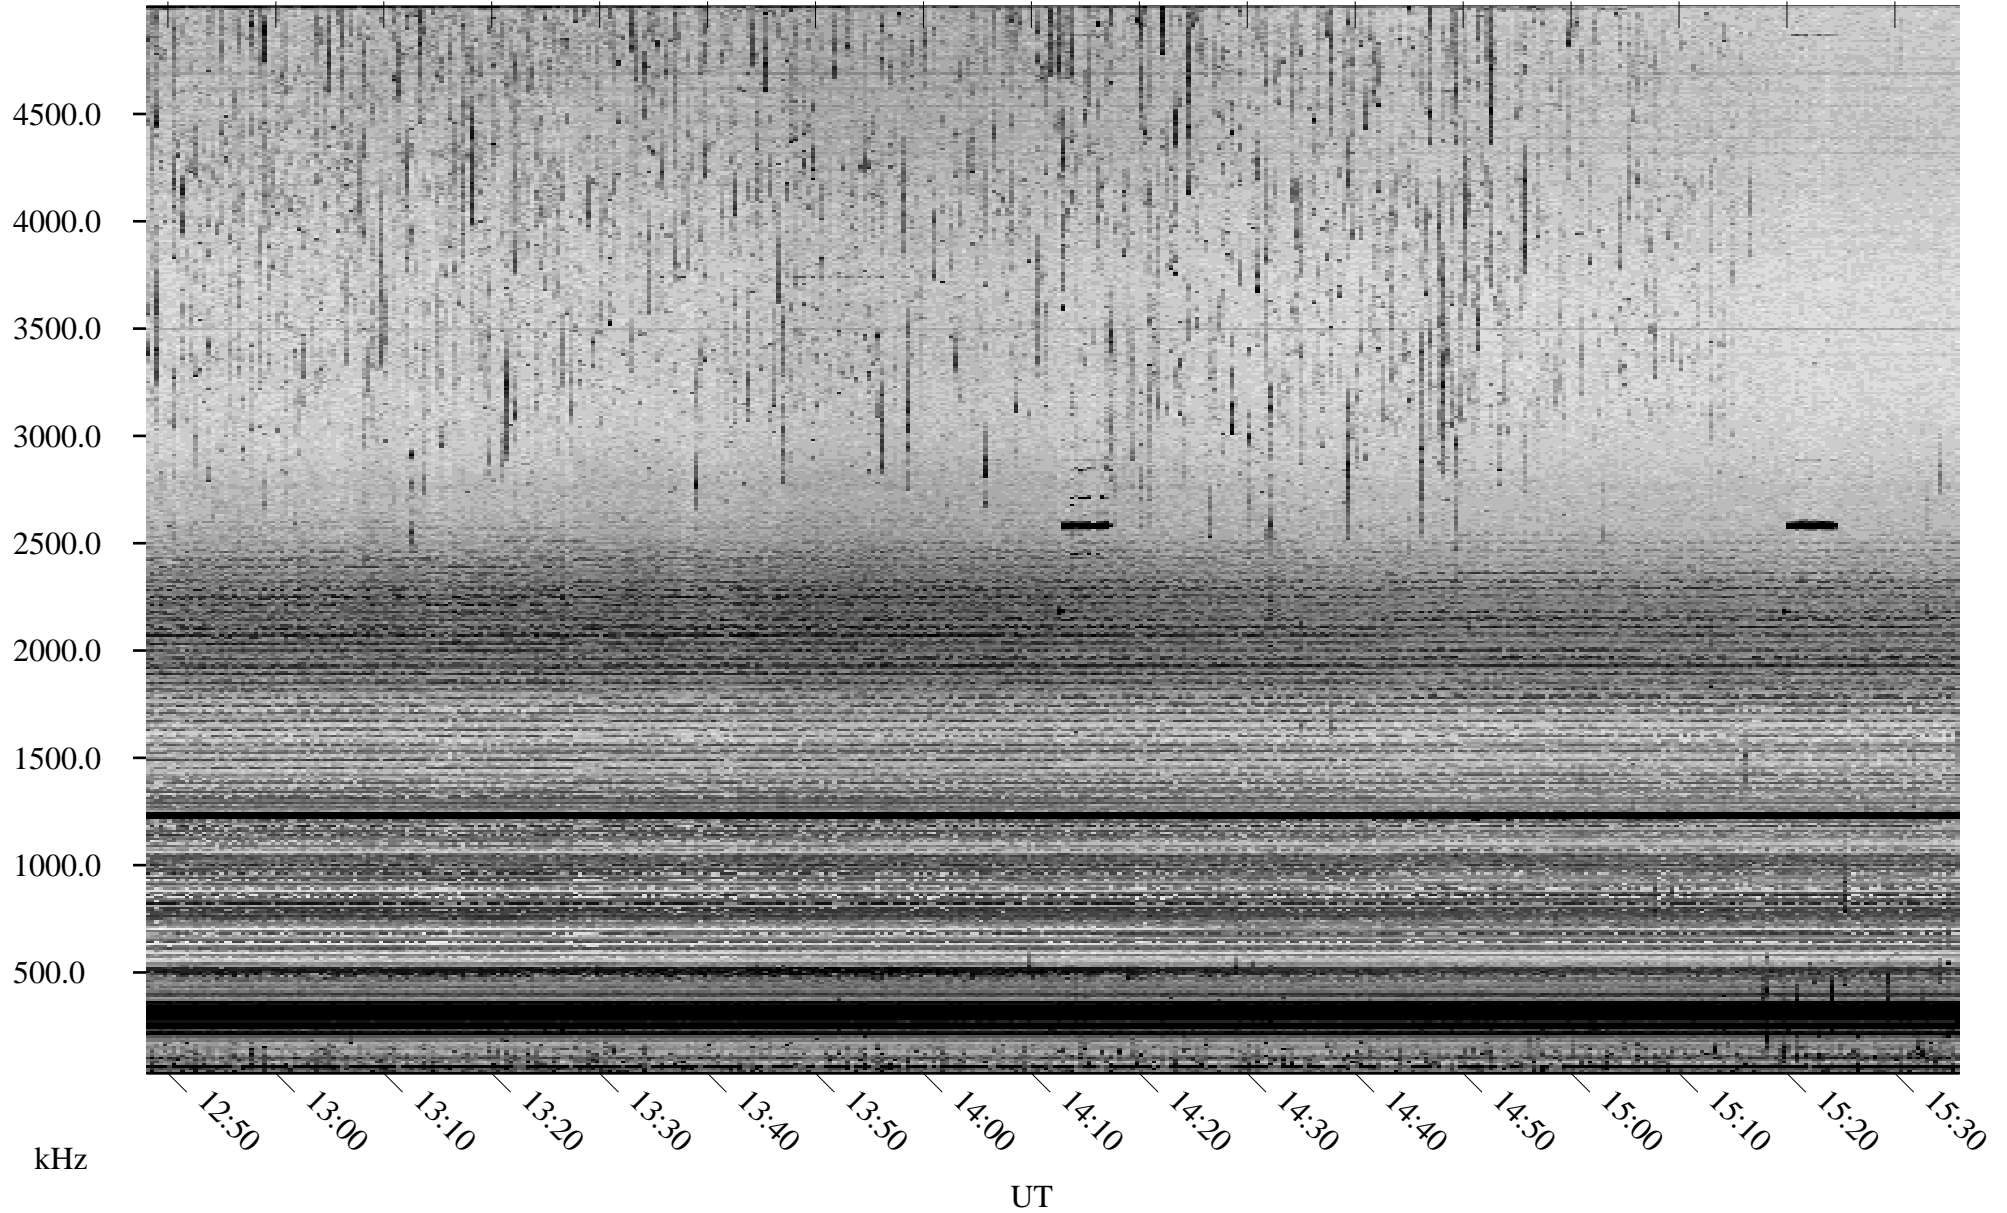

07/23/2006 Churchill, Manitoba

Linear Scale Black = 161 White = 15

ch06204l.r02m max_12

Page 1

07/23/2006 Churchill, Manitoba

Linear Scale Black = 161 White = 15

ch06204l.r02m max_12

Page 2

07/24/2006 Churchill, Manitoba

Linear Scale Black = 161 White = 15

ch06204l.r02m max_12

Page 3

07/24/2006 Churchill, Manitoba

Linear Scale Black = 161 White = 15

ch06204l.r02m max_12

Page 4

07/24/2006 Churchill, Manitoba

Linear Scale Black = 161 White = 15

ch06204l.r02m max_12

Page 5

07/24/2006 Churchill, Manitoba

Linear Scale Black = 161 White = 15

ch06204l.r02m max_12

Page 6

07/24/2006 Churchill, Manitoba

Linear Scale Black = 161 White = 15

ch06204l.r02m max_12

Page 7

07/24/2006 Churchill, Manitoba

Linear Scale Black = 161 White = 15

ch06204l.r02m max_12