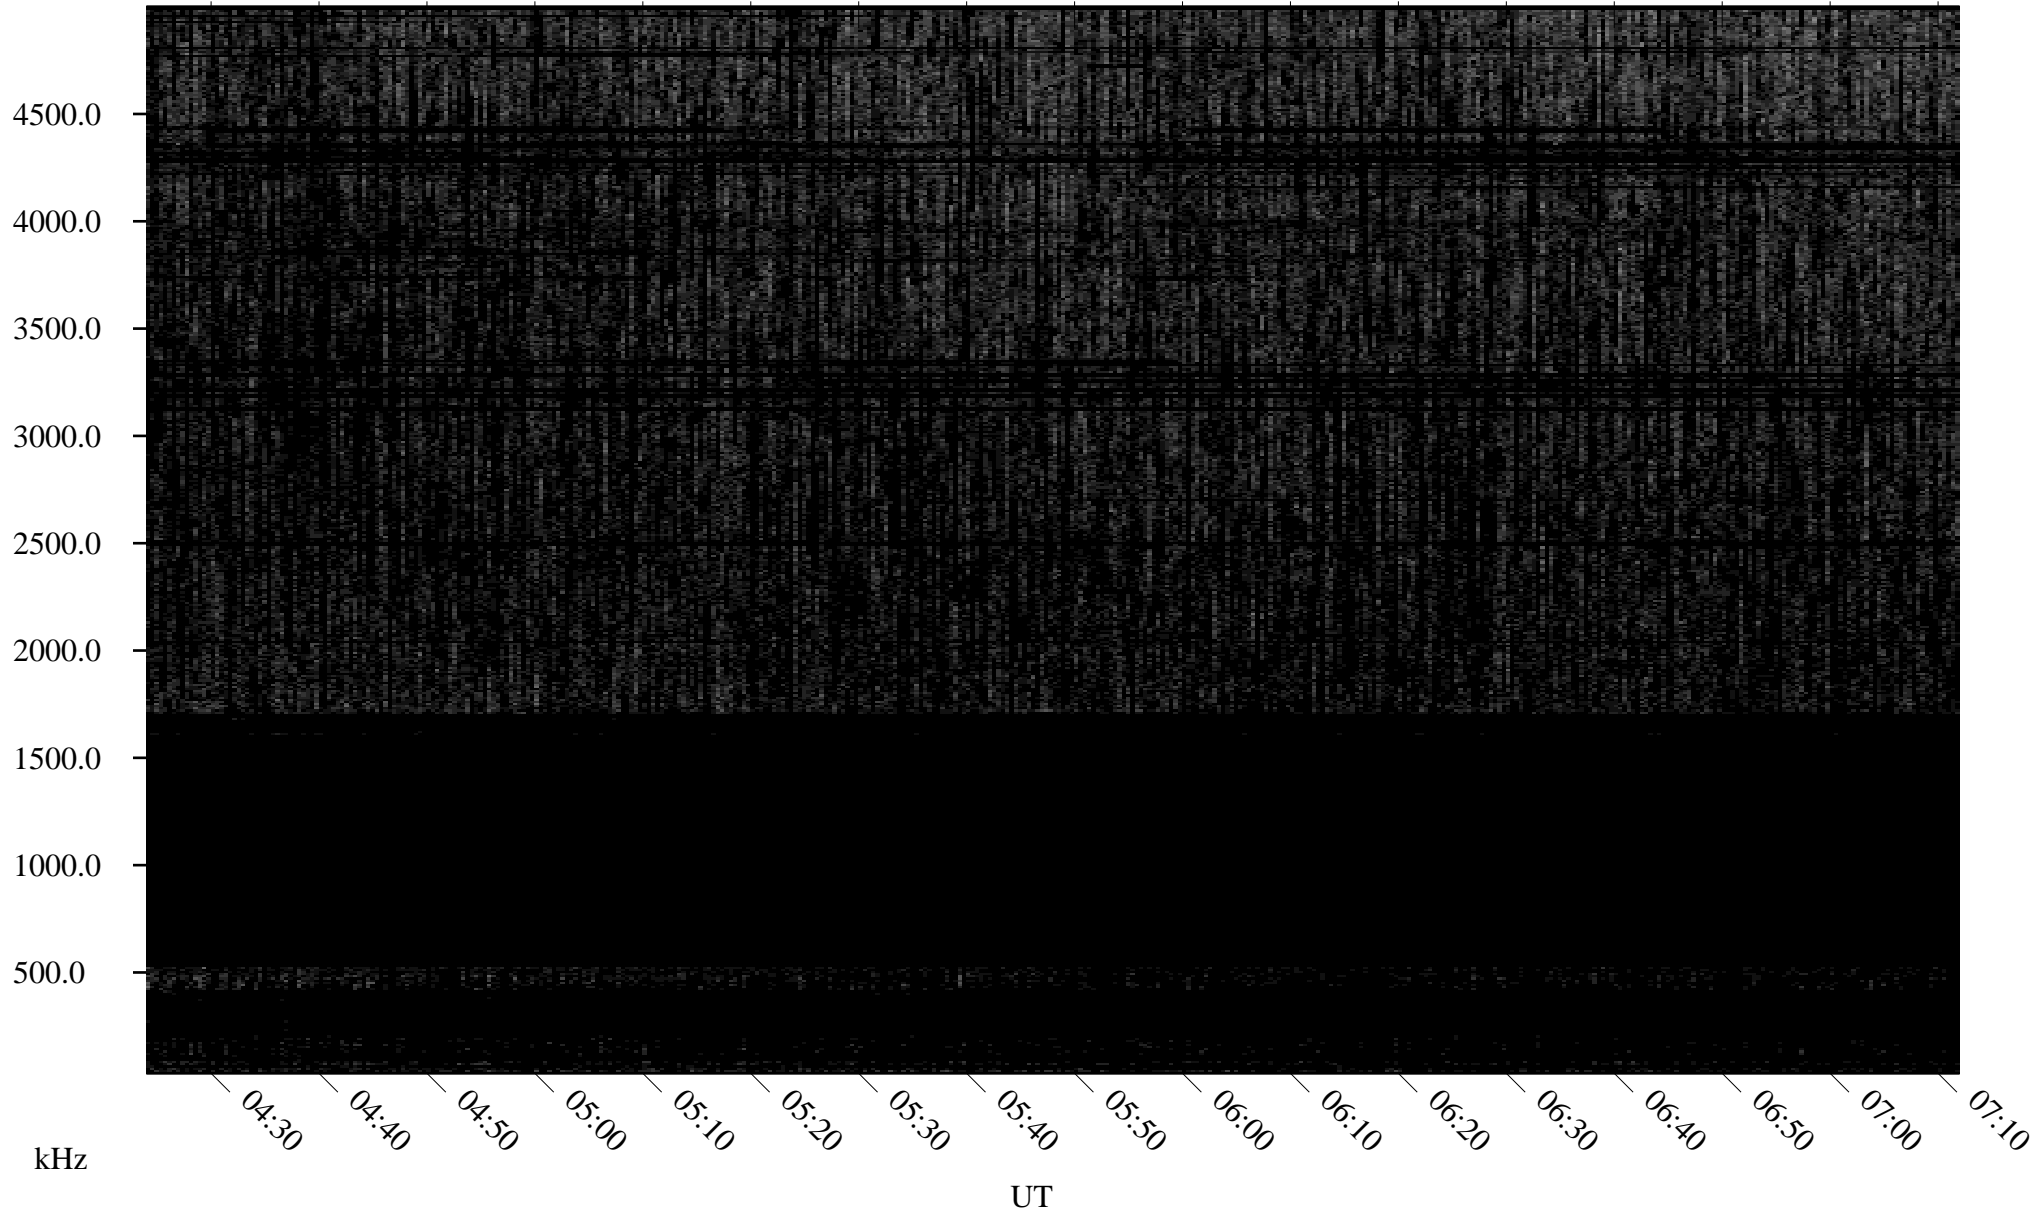

07/23/2006 Churchill, Manitoba

Linear Scale Black = 161 White = 15

ch06204l.r02m max_12

Page 1

07/23/2006 Churchill, Manitoba

Linear Scale Black = 161 White = 15

ch06204l.r02m max_12

Page 2

07/24/2006 Churchill, Manitoba

Linear Scale Black = 161 White = 15

ch06204l.r02m max_12

Page 3

07/24/2006 Churchill, Manitoba

Linear Scale Black = 161 White = 15

ch06204l.r02m max_12

Page 4

07/24/2006 Churchill, Manitoba

Linear Scale Black = 161 White = 15

ch06204l.r02m max_12

Page 5

07/24/2006 Churchill, Manitoba

Linear Scale Black = 161 White = 15

ch06204l.r02m max_12

Page 6

07/24/2006 Churchill, Manitoba

Linear Scale Black = 161 White = 15

ch06204l.r02m max_12

Page 7

07/24/2006 Churchill, Manitoba

Linear Scale Black = 161 White = 15

ch06204l.r02m max_12