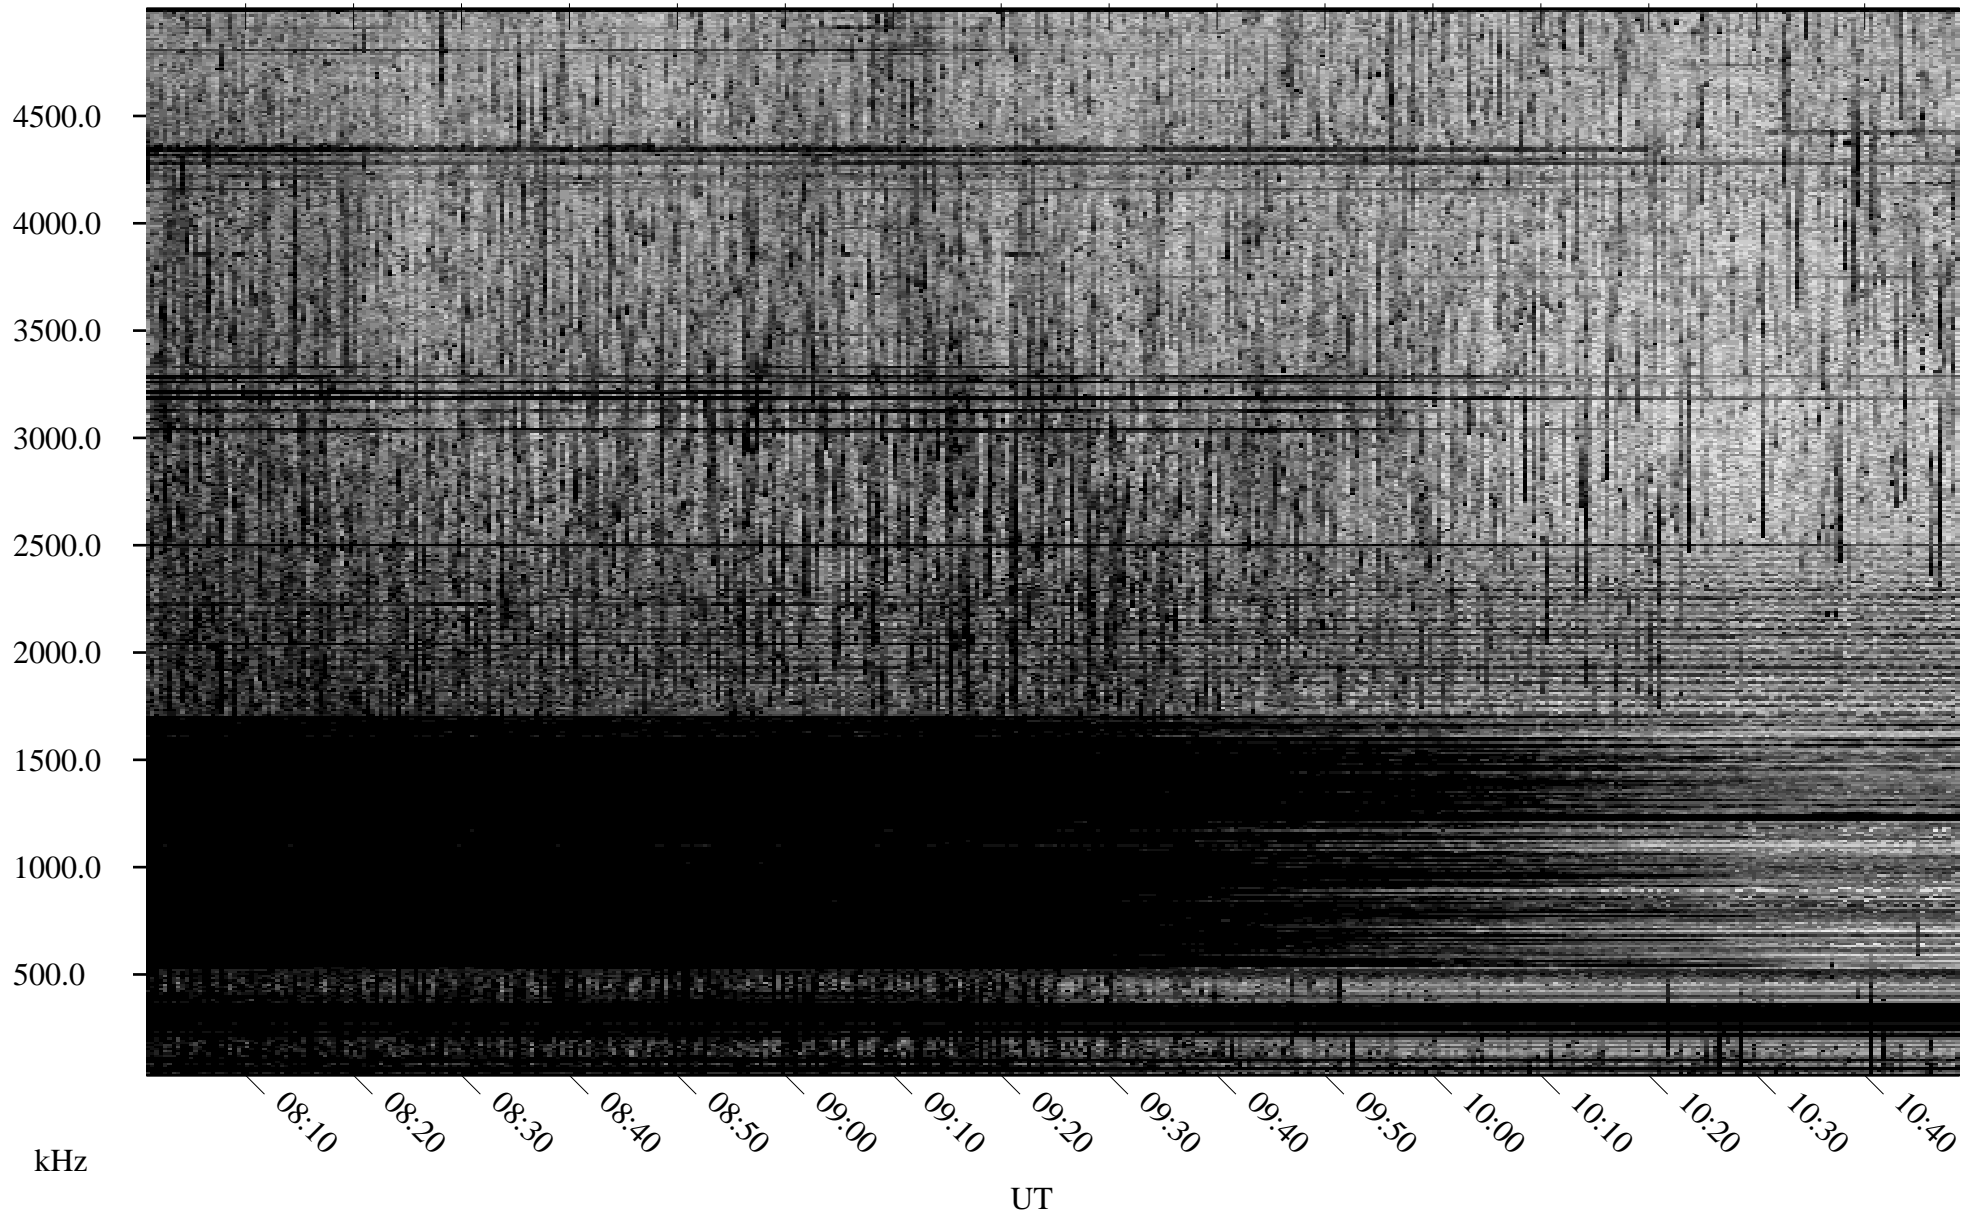

07/24/2006 Churchill, Manitoba

Linear Scale Black = 161 White = 15

ch062051.r01m max_12

Page 1

07/24/2006 Churchill, Manitoba

Linear Scale Black = 161 White = 15

ch062051.r01m max_12

Page 2

07/25/2006 Churchill, Manitoba

Linear Scale Black = 161 White = 15

ch062051.r01m max_12

Page 3

07/25/2006 Churchill, Manitoba

Linear Scale Black = 161 White = 15

ch062051.r01m max_12

Page 4

07/25/2006 Churchill, Manitoba

Linear Scale Black = 161 White = 15

ch06205l.r01m max_12

Page 5

07/25/2006 Churchill, Manitoba

Linear Scale Black = 161 White = 15

ch062051.r01m max_12

Page 6

07/25/2006 Churchill, Manitoba

Linear Scale Black = 161 White = 15

ch06205l.r01m max_12

Page 7

07/25/2006 Churchill, Manitoba

Linear Scale Black = 161 White = 15

ch062051.r01m max_12

Page 8