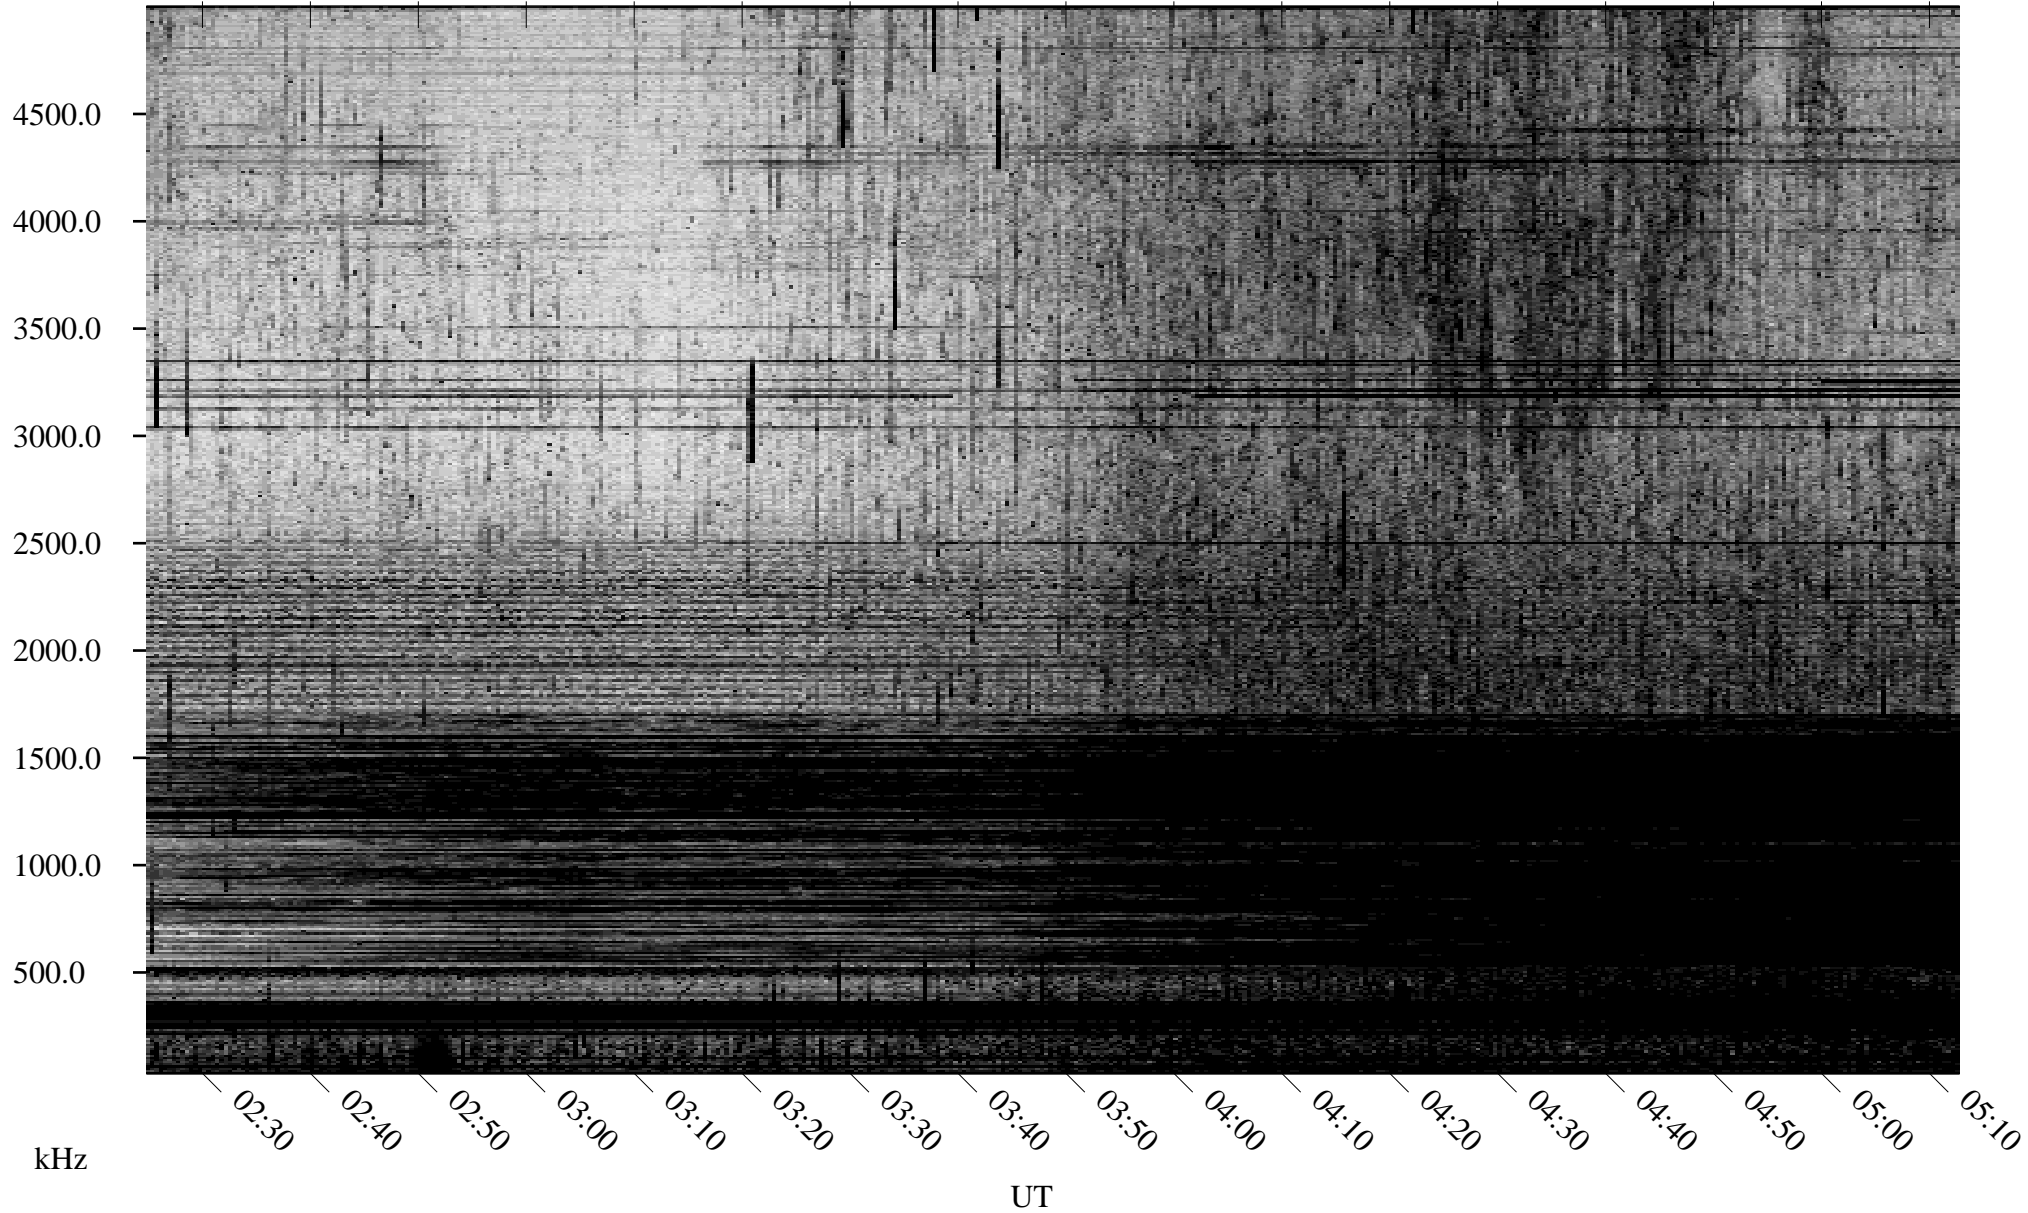

07/24/2006 Churchill, Manitoba

Linear Scale Black = 161 White = 15

ch062051.r01m max_12

Page 1

07/24/2006 Churchill, Manitoba

Linear Scale Black = 161 White = 15

ch062051.r01m max_12

Page 2

07/25/2006 Churchill, Manitoba

Linear Scale Black = 161 White = 15

ch062051.r01m max_12

Page 3

07/25/2006 Churchill, Manitoba

Linear Scale Black = 161 White = 15

ch062051.r01m max_12

Page 4

07/25/2006 Churchill, Manitoba

Linear Scale Black = 161 White = 15

ch06205l.r01m max_12

Page 5

07/25/2006 Churchill, Manitoba

Linear Scale Black = 161 White = 15

ch062051.r01m max_12

Page 6

07/25/2006 Churchill, Manitoba

Linear Scale Black = 161 White = 15

ch06205l.r01m max_12

Page 7

07/25/2006 Churchill, Manitoba

Linear Scale Black = 161 White = 15

ch062051.r01m max_12

Page 8