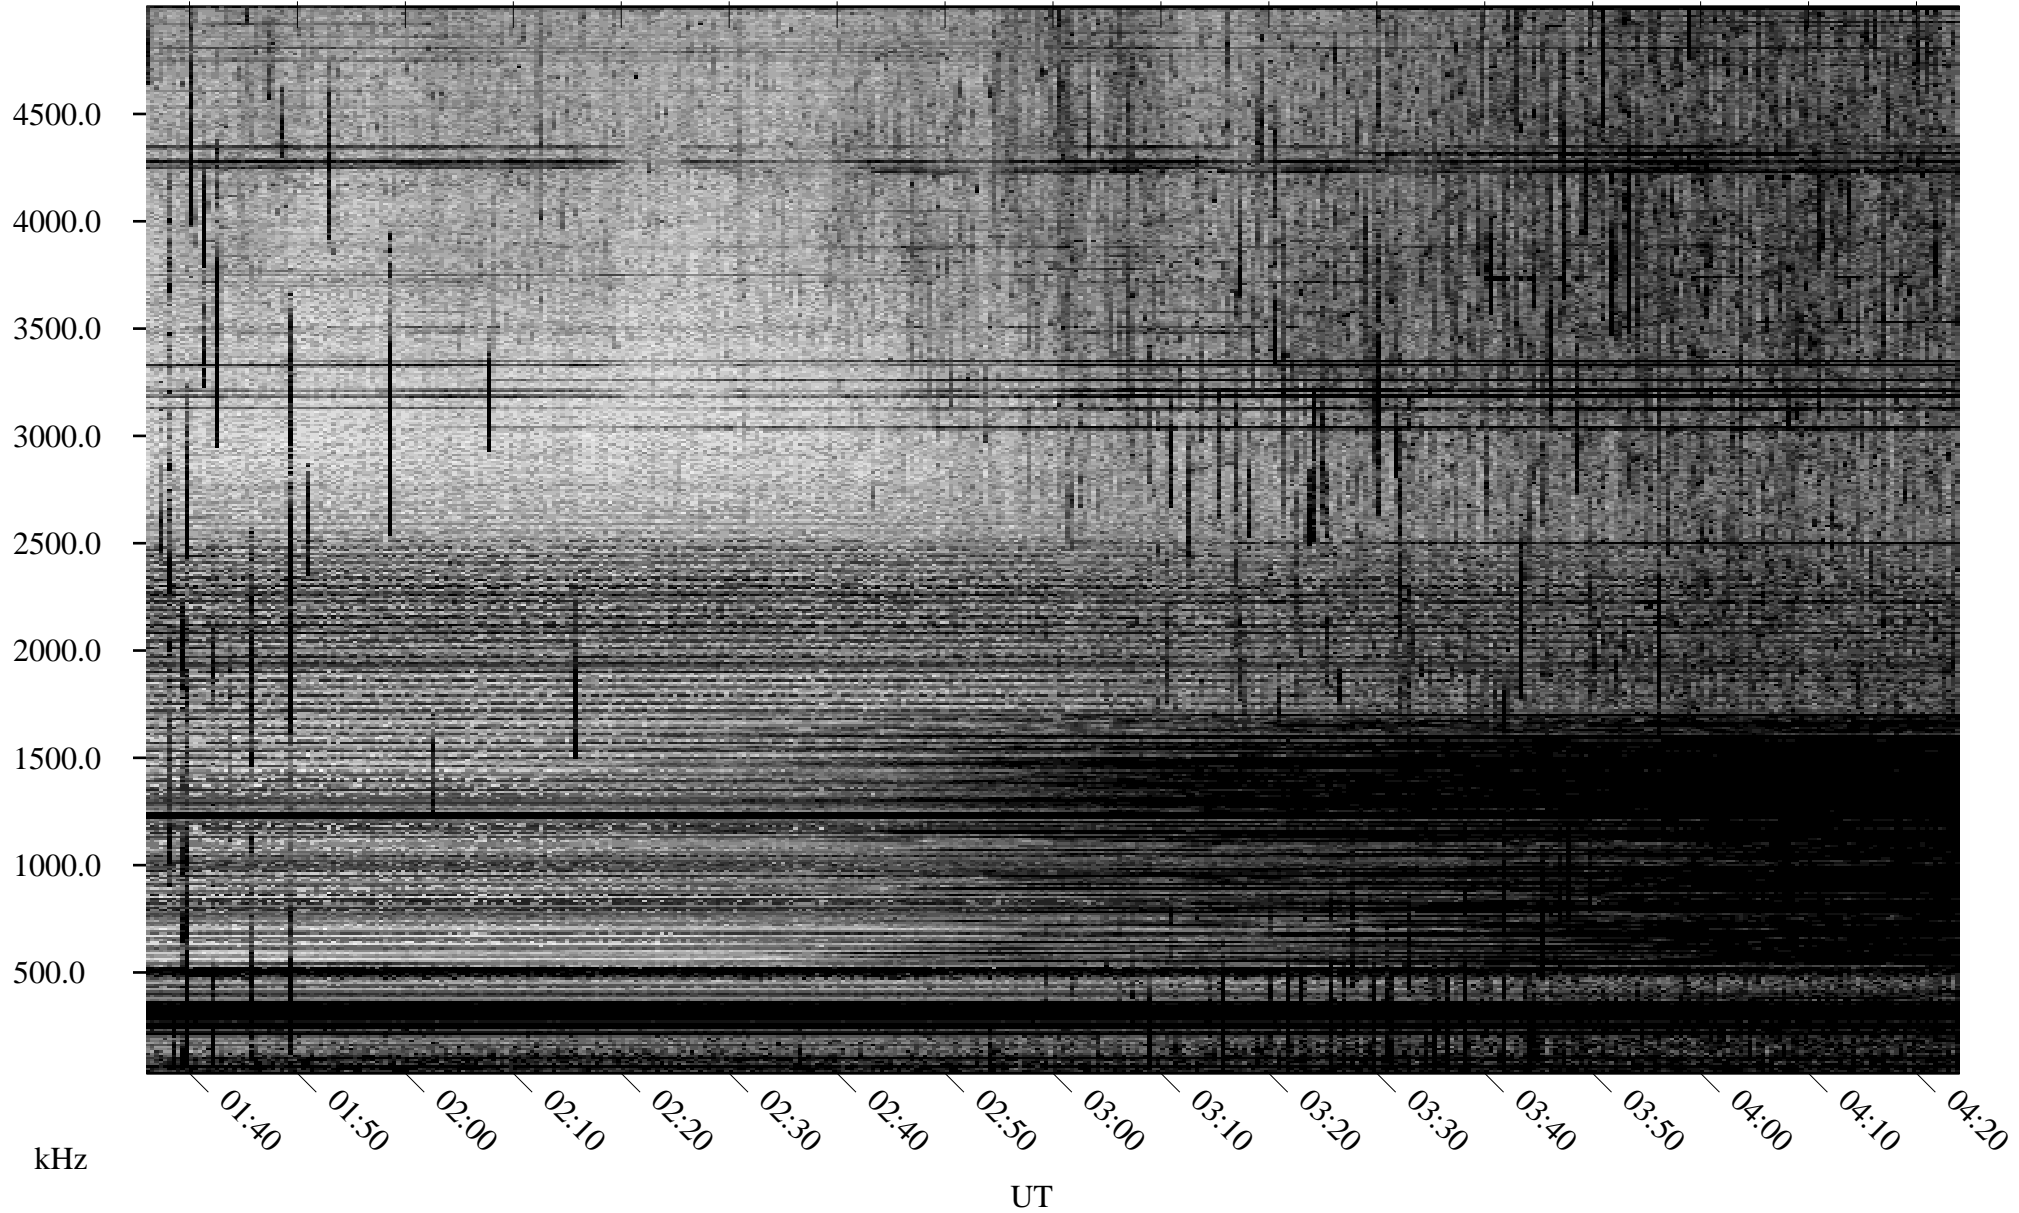

07/25/2006 Churchill, Manitoba

Linear Scale Black = 161 White = 15

ch06206l.r00m max_12

Page 1

07/25/2006 Churchill, Manitoba

Linear Scale Black = 161 White = 15

ch06206l.r00m max_12

Page 2

07/26/2006 Churchill, Manitoba

Linear Scale Black = 161 White = 15

ch06206l.r00m max_12

Page 3

07/26/2006 Churchill, Manitoba

Linear Scale Black = 161 White = 15

ch06206l.r00m max_12

Page 4

07/26/2006 Churchill, Manitoba

Linear Scale Black = 161 White = 15

ch06206l.r00m max_12

Page 5

kHz

07:20

UT