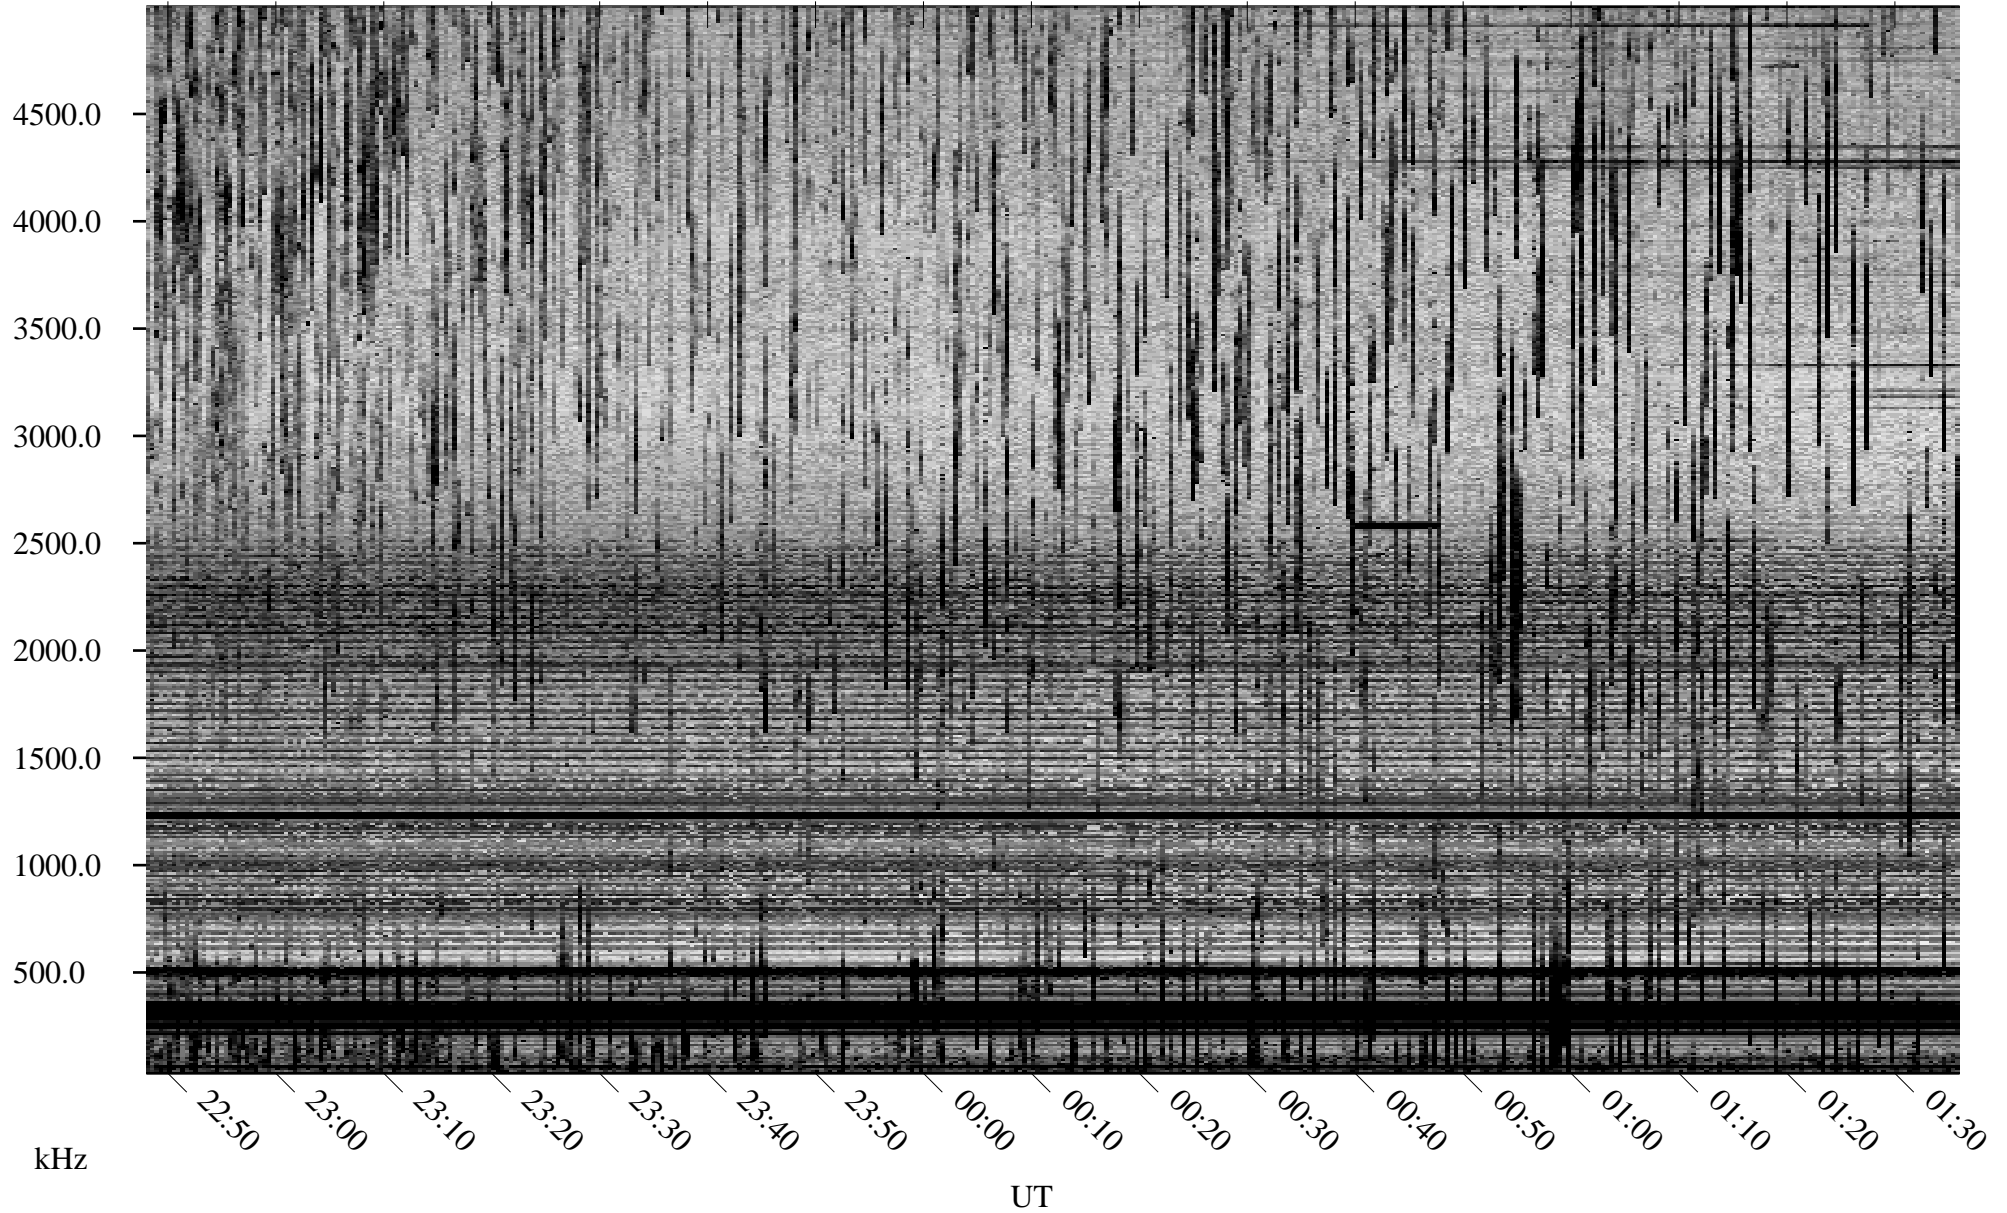

07/25/2006 Churchill, Manitoba

Linear Scale Black = 161 White = 15

ch06206l.r00m max_12

Page 1

07/25/2006 Churchill, Manitoba

Linear Scale Black = 161 White = 15

ch06206l.r00m max_12

Page 2

07/26/2006 Churchill, Manitoba

Linear Scale Black = 161 White = 15

ch06206l.r00m max_12

Page 3

07/26/2006 Churchill, Manitoba

Linear Scale Black = 161 White = 15

ch06206l.r00m max_12

Page 4

07/26/2006 Churchill, Manitoba

Linear Scale Black = 161 White = 15

ch06206l.r00m max_12

Page 5

kHz

07:20

UT