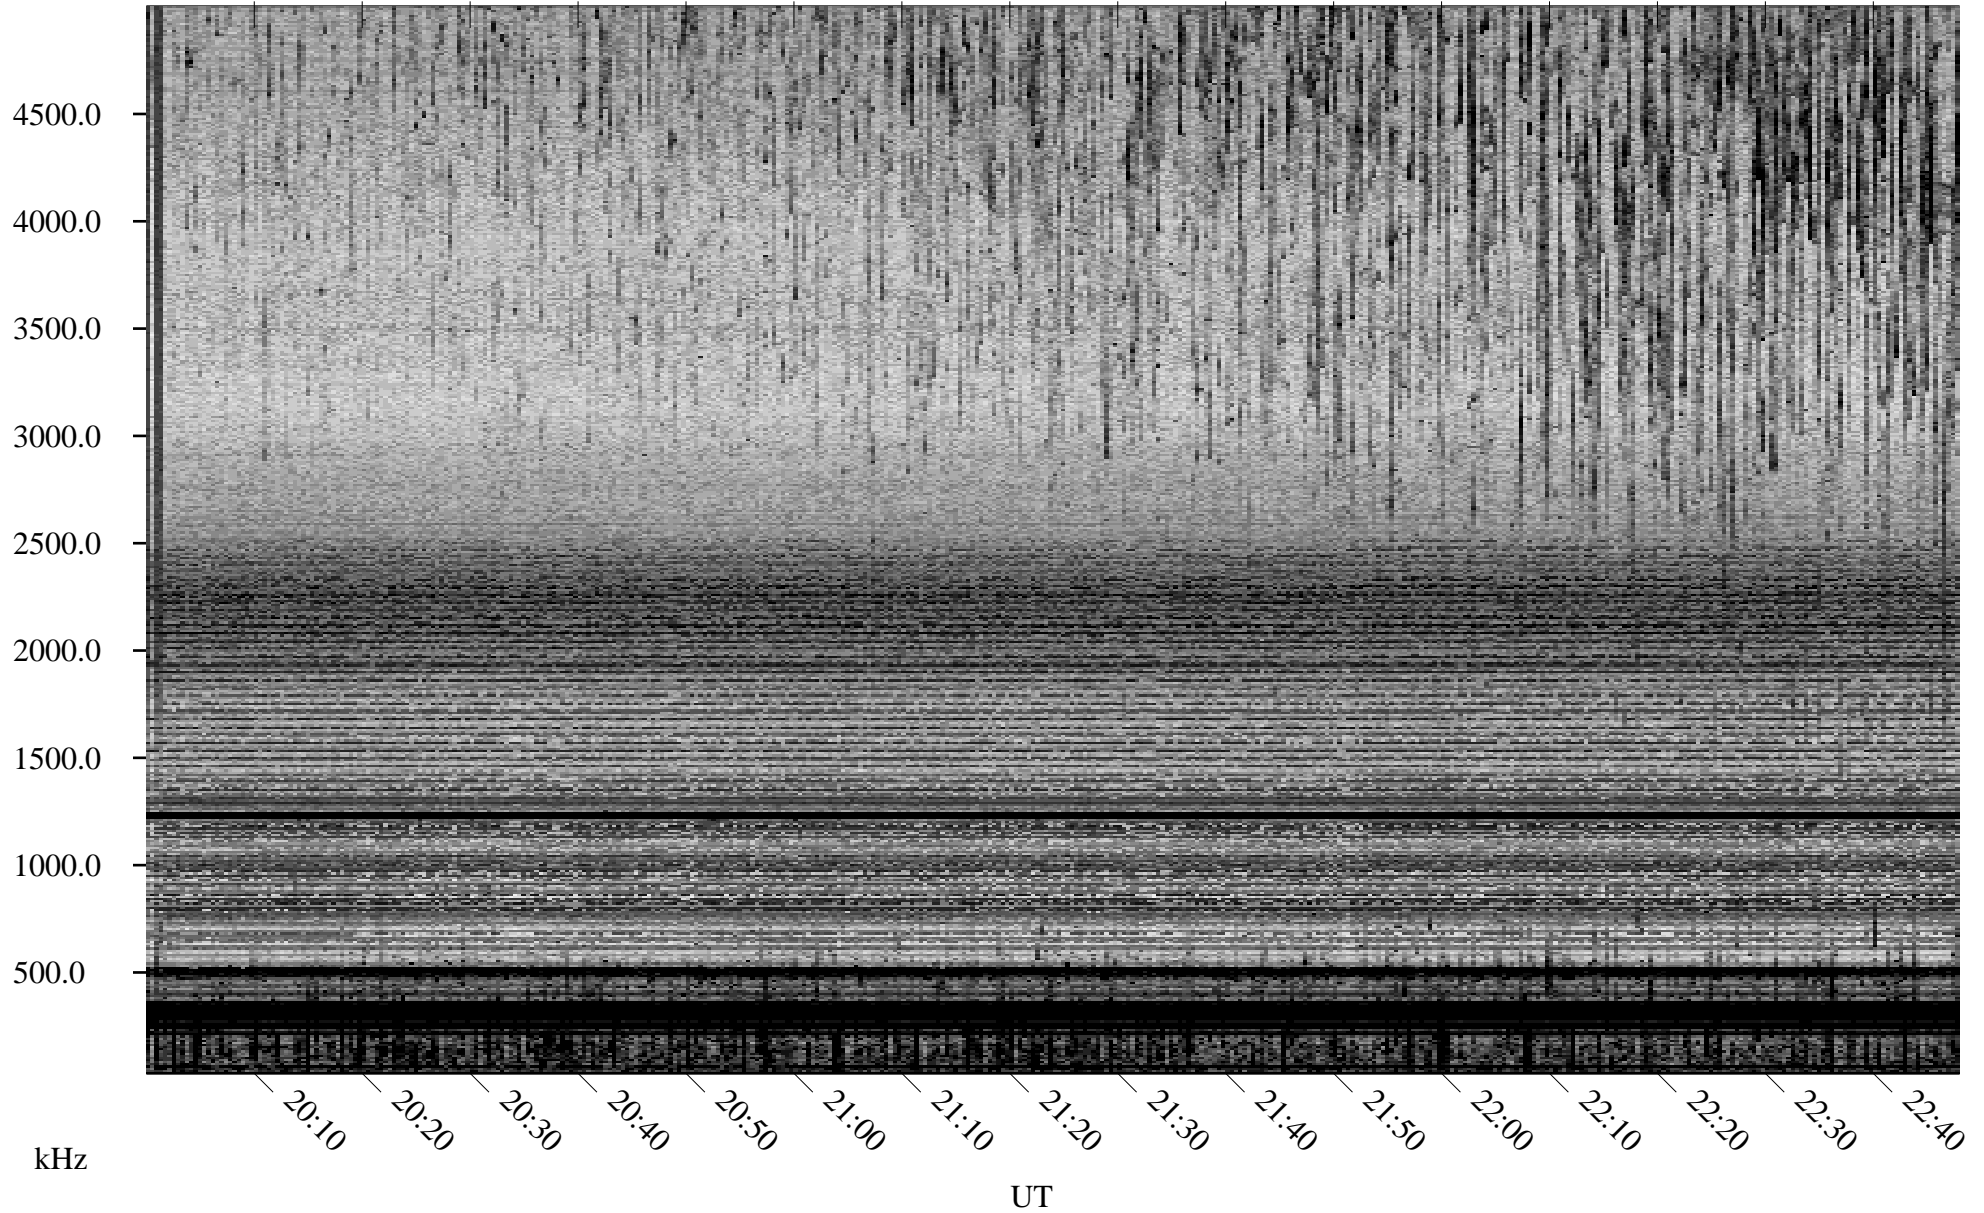

07/25/2006 Churchill, Manitoba

Linear Scale Black = 161 White = 15

ch06206l.r00m max_12

Page 1

07/25/2006 Churchill, Manitoba

Linear Scale Black = 161 White = 15

ch06206l.r00m max_12

Page 2

07/26/2006 Churchill, Manitoba

Linear Scale Black = 161 White = 15

ch06206l.r00m max_12

Page 3

07/26/2006 Churchill, Manitoba

Linear Scale Black = 161 White = 15

ch06206l.r00m max_12

Page 4

07/26/2006 Churchill, Manitoba

Linear Scale Black = 161 White = 15

ch06206l.r00m max_12

Page 5

kHz

07:20

UT