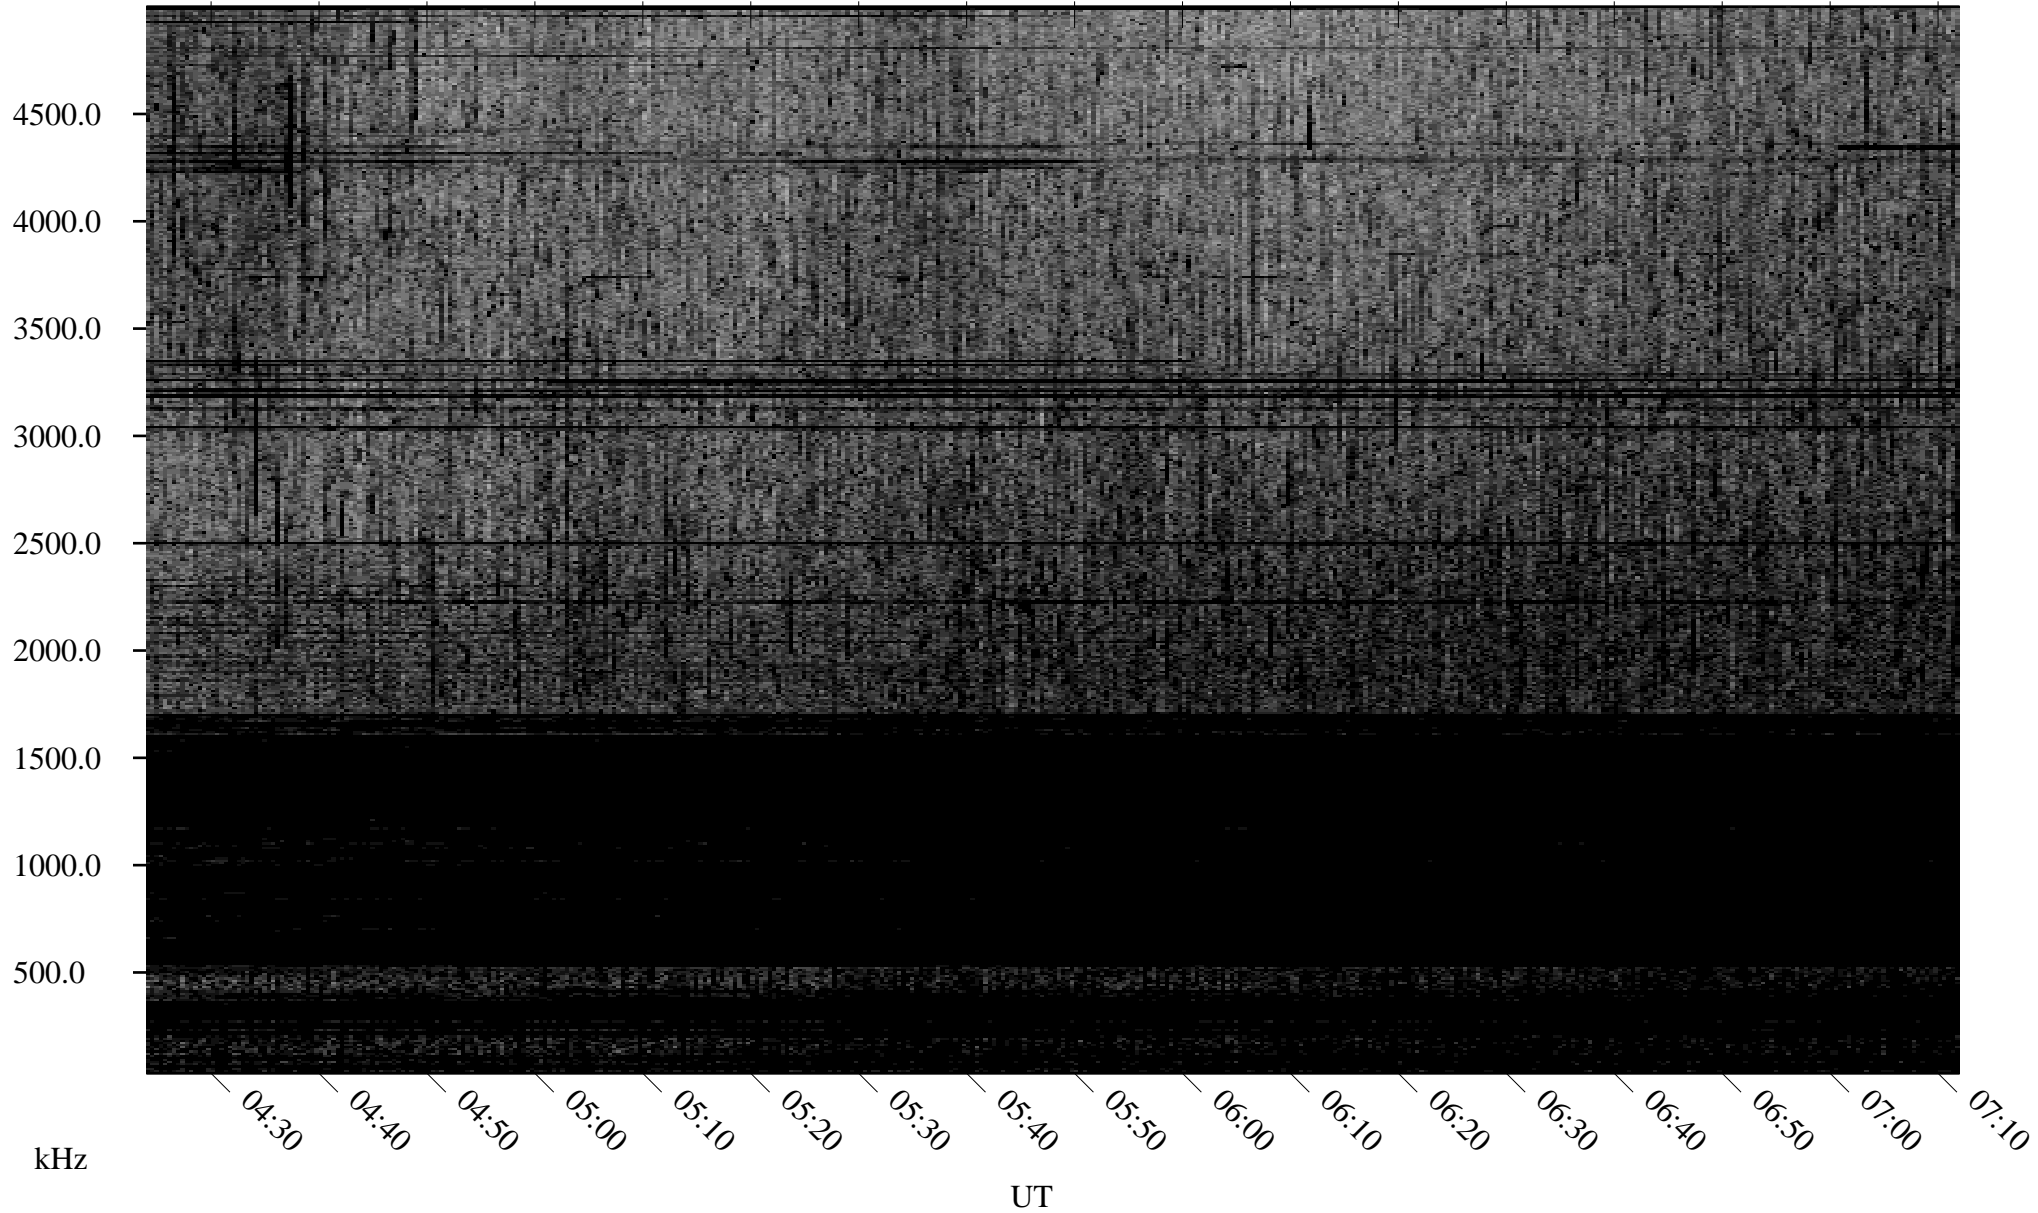

07/25/2006 Churchill, Manitoba

Linear Scale Black = 161 White = 15

ch06206l.r00m max_12

Page 1

07/25/2006 Churchill, Manitoba

Linear Scale Black = 161 White = 15

ch06206l.r00m max_12

Page 2

07/26/2006 Churchill, Manitoba

Linear Scale Black = 161 White = 15

ch06206l.r00m max_12

Page 3

07/26/2006 Churchill, Manitoba

Linear Scale Black = 161 White = 15

ch06206l.r00m max_12

Page 4

07/26/2006 Churchill, Manitoba

Linear Scale Black = 161 White = 15

ch06206l.r00m max_12

Page 5

kHz

07:20

UT