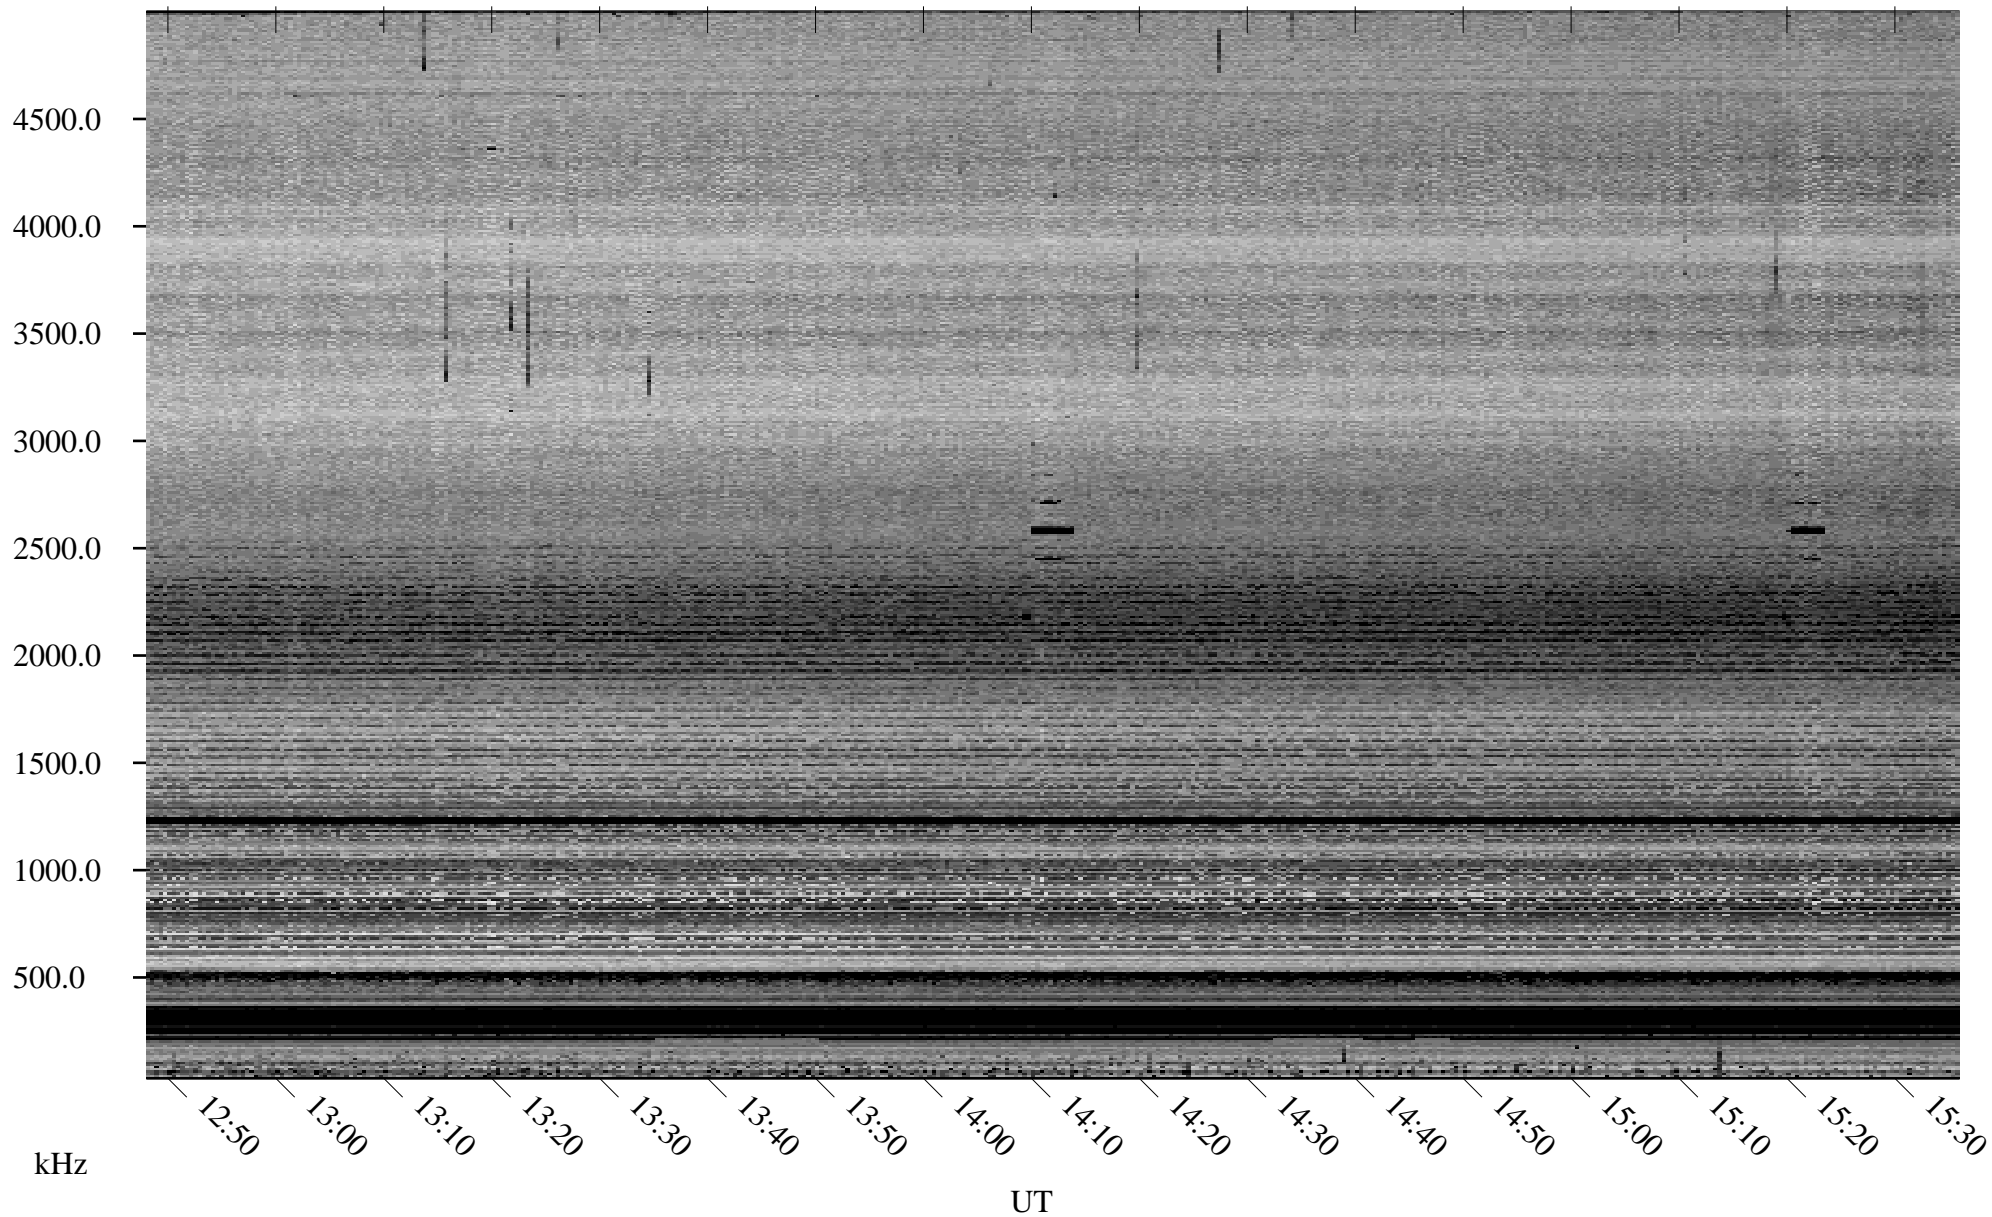

07/26/2006 Churchill, Manitoba

Linear Scale Black = 161 White = 15

ch06207l.r01m max_12

Page 1

07/26/2006 Churchill, Manitoba

Linear Scale Black = 161 White = 15

ch06207l.r01m max_12

Page 2

07/27/2006 Churchill, Manitoba

Linear Scale Black = 161 White = 15

ch06207l.r01m max_12

Page 3

07/27/2006 Churchill, Manitoba

Linear Scale Black = 161 White = 15

ch06207l.r01m max_12

Page 4

07/27/2006 Churchill, Manitoba

Linear Scale Black = 161 White = 15

ch06207l.r01m max_12

Page 5

07/27/2006 Churchill, Manitoba

Linear Scale Black = 161 White = 15

ch06207l.r01m max_12

Page 6

07/27/2006 Churchill, Manitoba

Linear Scale Black = 161 White = 15

ch06207l.r01m max_12

Page 7

07/27/2006 Churchill, Manitoba

Linear Scale Black = 161 White = 15

ch06207l.r01m max_12

Page 8