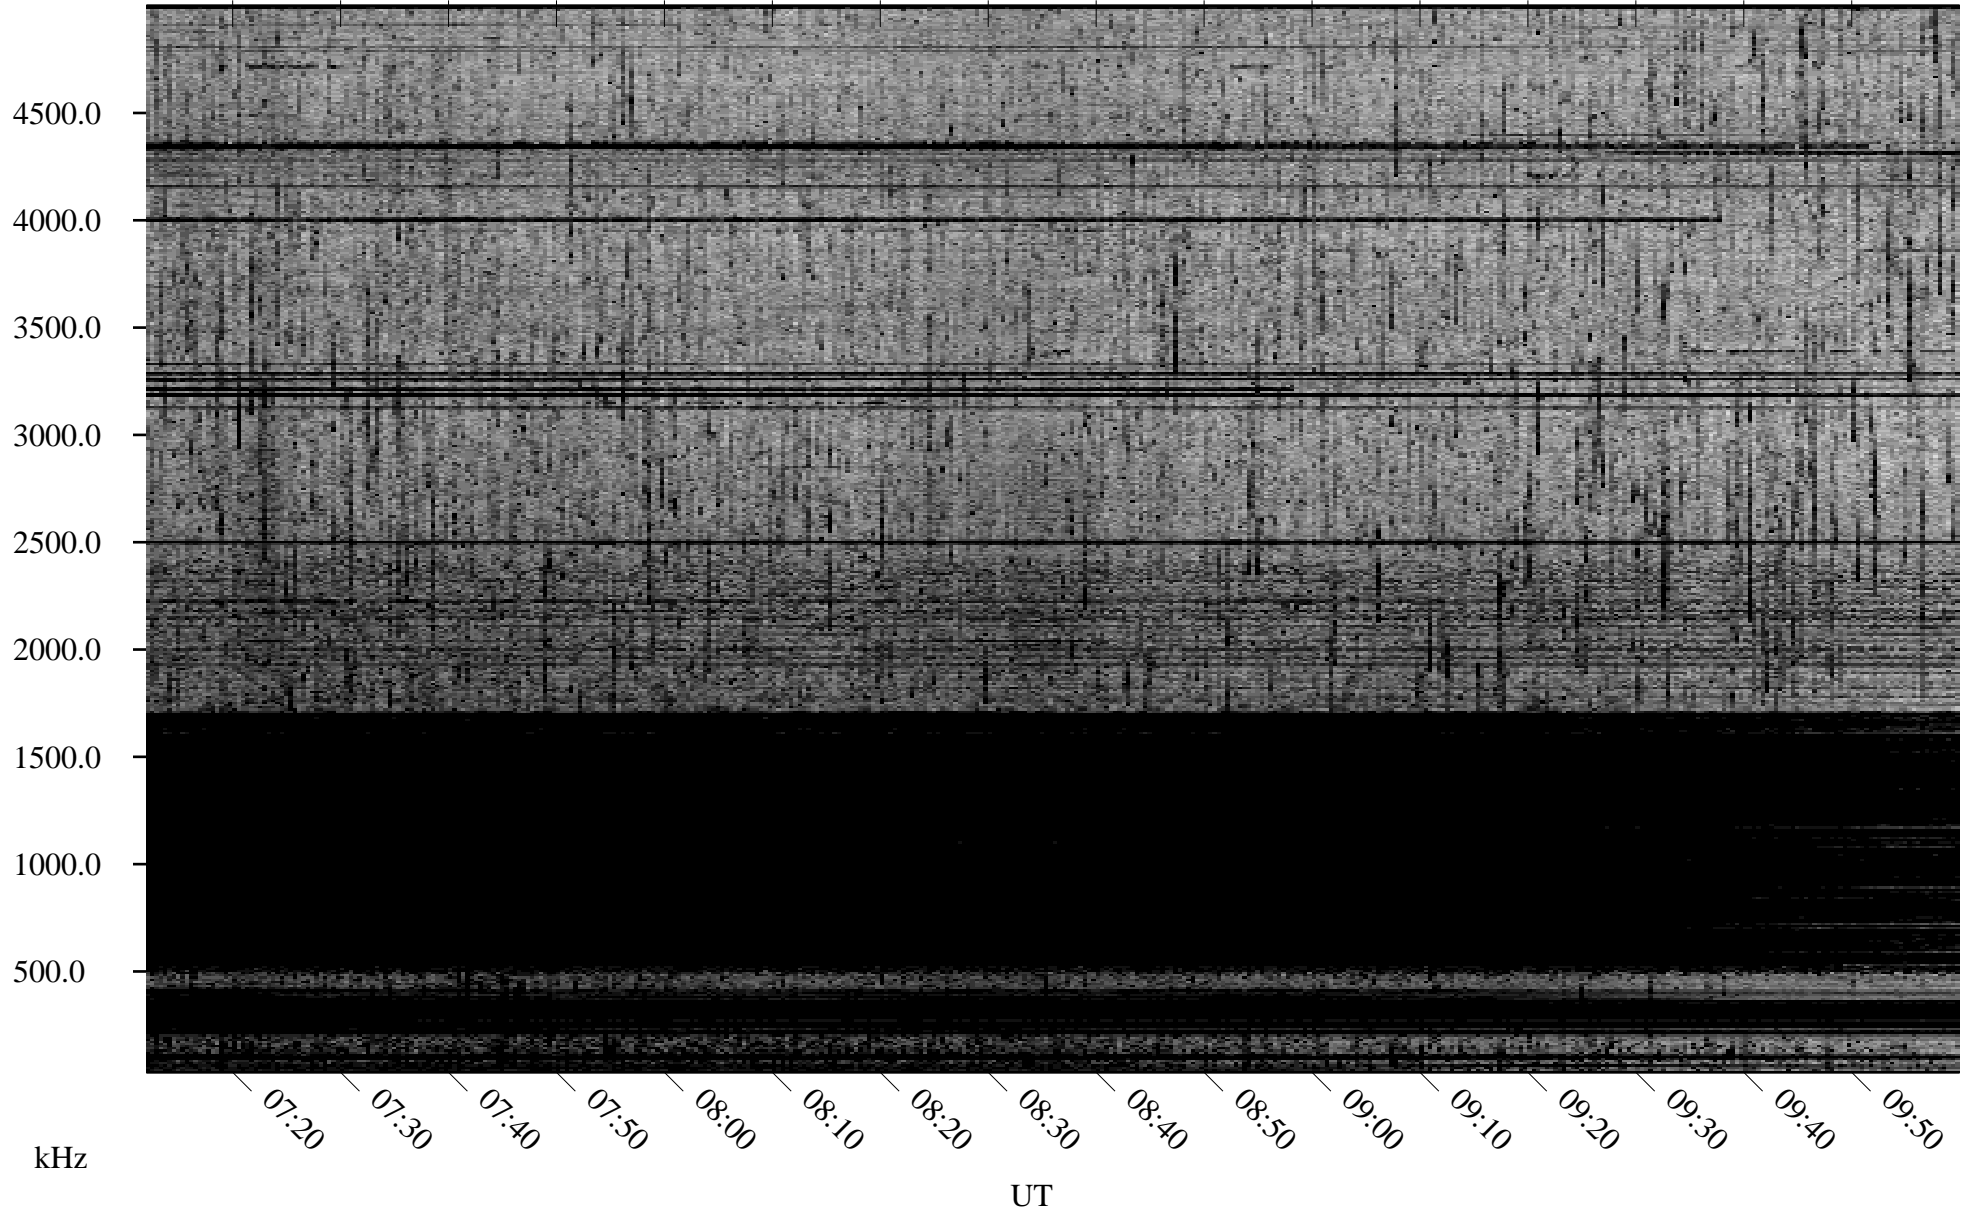

07/26/2006 Churchill, Manitoba

Linear Scale Black = 161 White = 15

ch06207l.r01m max_12

Page 1

07/26/2006 Churchill, Manitoba

Linear Scale Black = 161 White = 15

ch06207l.r01m max_12

Page 2

07/27/2006 Churchill, Manitoba

Linear Scale Black = 161 White = 15

ch06207l.r01m max_12

Page 3

07/27/2006 Churchill, Manitoba

Linear Scale Black = 161 White = 15

ch06207l.r01m max_12

Page 4

07/27/2006 Churchill, Manitoba

Linear Scale Black = 161 White = 15

ch06207l.r01m max_12

Page 5

07/27/2006 Churchill, Manitoba

Linear Scale Black = 161 White = 15

ch06207l.r01m max_12

Page 6

07/27/2006 Churchill, Manitoba

Linear Scale Black = 161 White = 15

ch06207l.r01m max_12

Page 7

07/27/2006 Churchill, Manitoba

Linear Scale Black = 161 White = 15

ch06207l.r01m max_12

Page 8