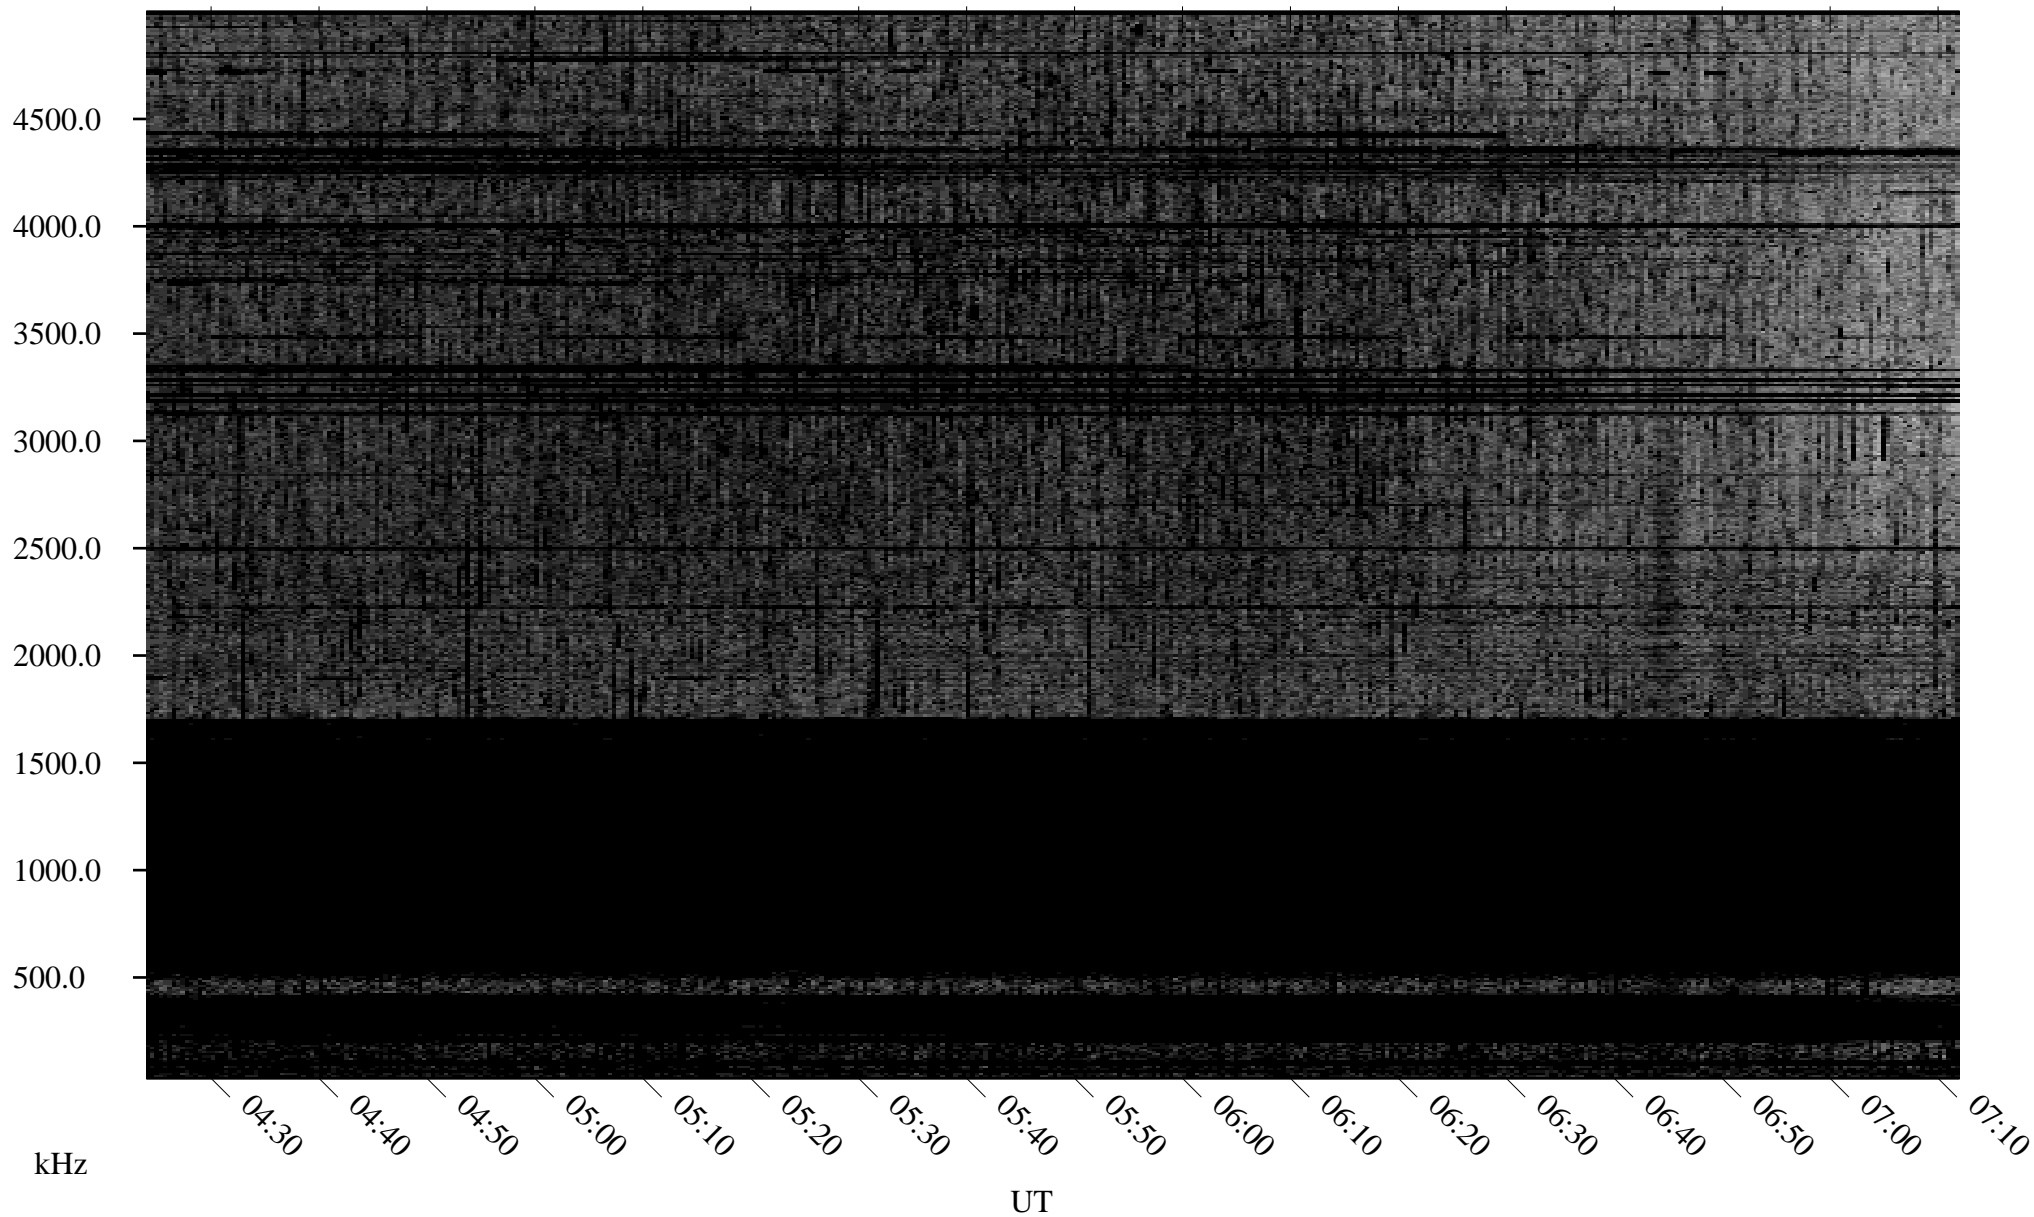

07/26/2006 Churchill, Manitoba

Linear Scale Black = 161 White = 15

ch06207l.r01m max_12

Page 1

07/26/2006 Churchill, Manitoba

Linear Scale Black = 161 White = 15

ch06207l.r01m max_12

Page 2

07/27/2006 Churchill, Manitoba

Linear Scale Black = 161 White = 15

ch06207l.r01m max_12

Page 3

07/27/2006 Churchill, Manitoba

Linear Scale Black = 161 White = 15

ch06207l.r01m max_12

Page 4

07/27/2006 Churchill, Manitoba

Linear Scale Black = 161 White = 15

ch06207l.r01m max_12

Page 5

07/27/2006 Churchill, Manitoba

Linear Scale Black = 161 White = 15

ch06207l.r01m max_12

Page 6

07/27/2006 Churchill, Manitoba

Linear Scale Black = 161 White = 15

ch06207l.r01m max_12

Page 7

07/27/2006 Churchill, Manitoba

Linear Scale Black = 161 White = 15

ch06207l.r01m max_12

Page 8