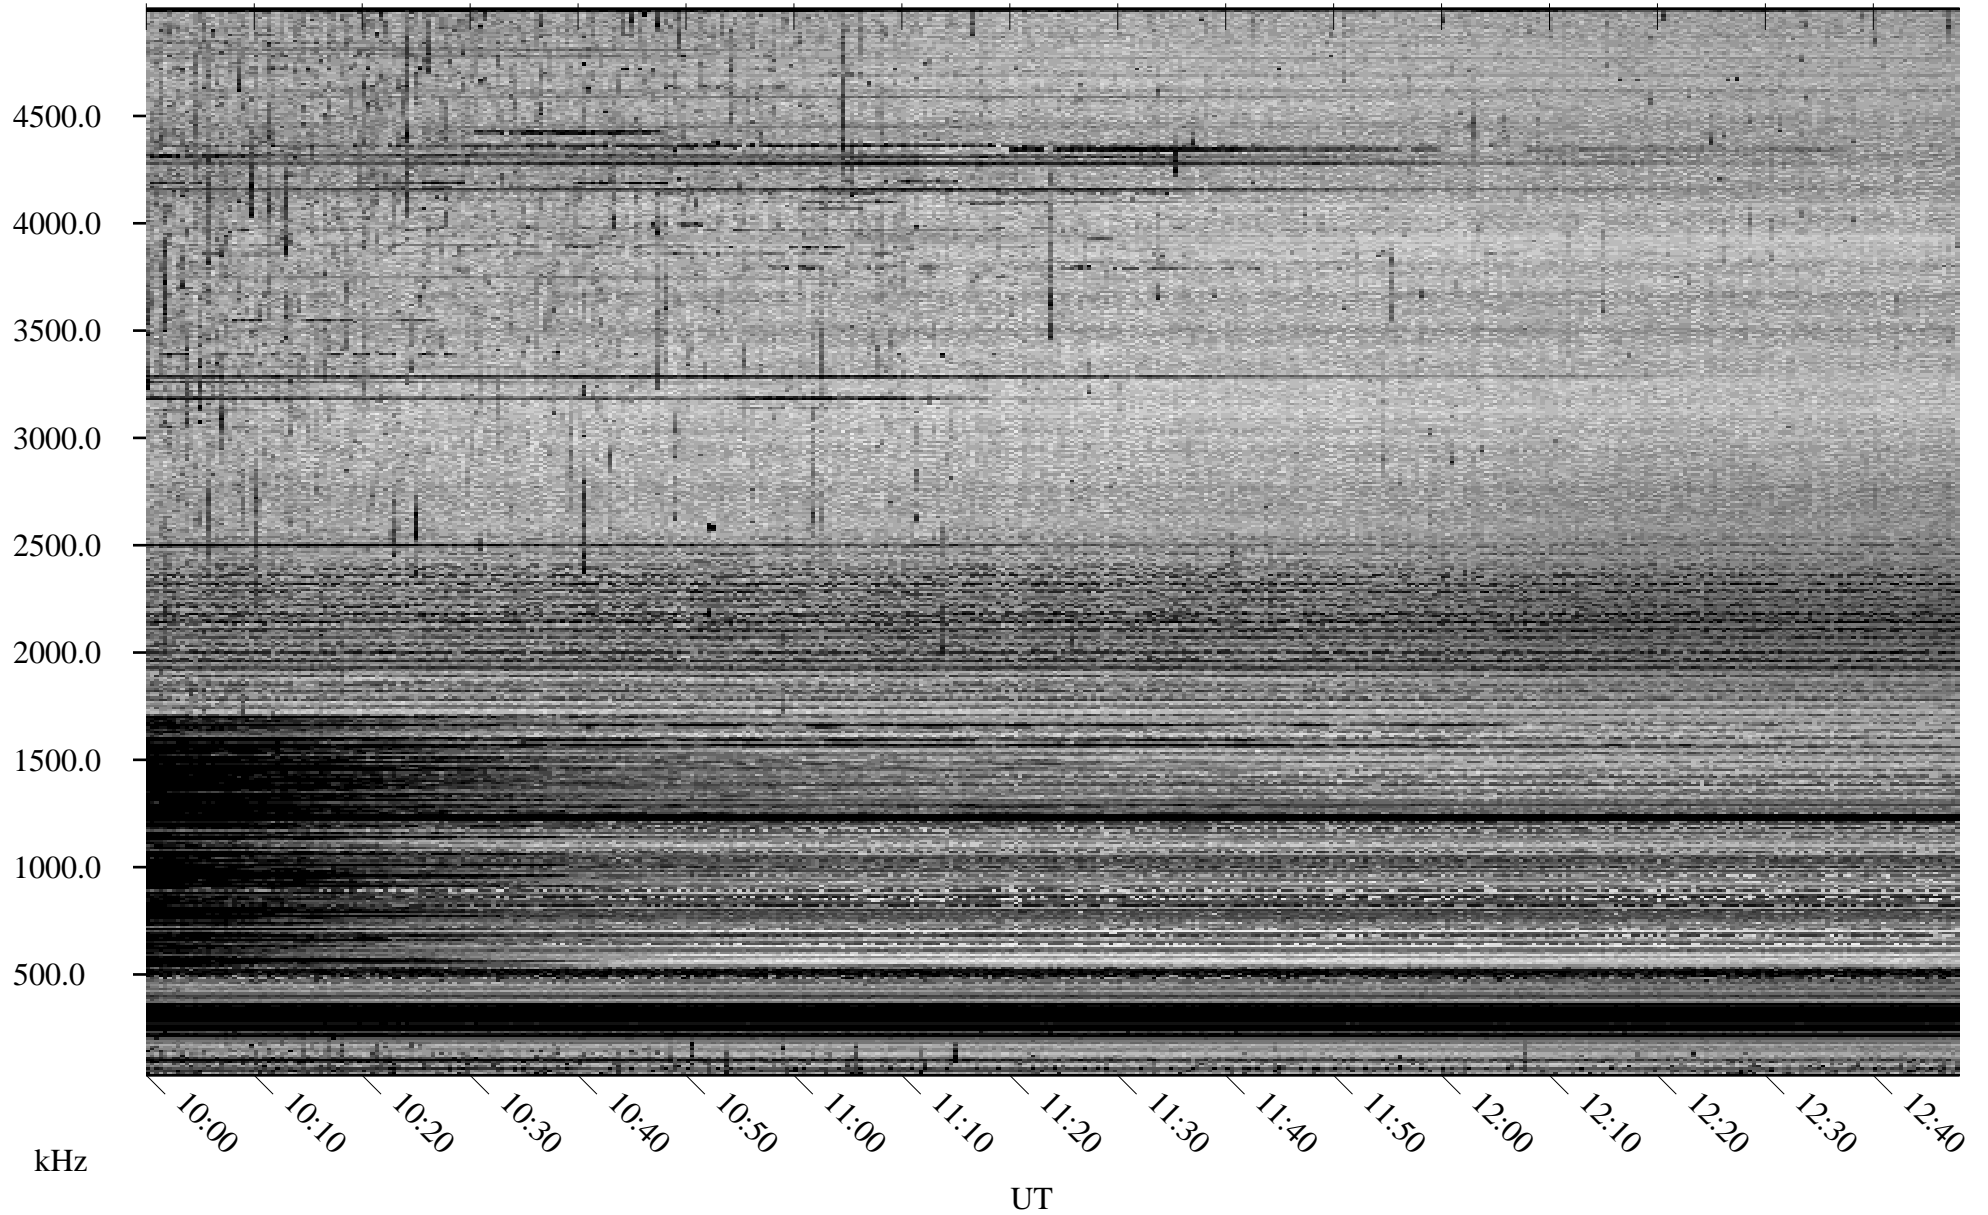

07/26/2006 Churchill, Manitoba

Linear Scale Black = 161 White = 15

ch06207l.r01m max_12

Page 1

07/26/2006 Churchill, Manitoba

Linear Scale Black = 161 White = 15

ch06207l.r01m max_12

Page 2

07/27/2006 Churchill, Manitoba

Linear Scale Black = 161 White = 15

ch06207l.r01m max_12

Page 3

07/27/2006 Churchill, Manitoba

Linear Scale Black = 161 White = 15

ch06207l.r01m max_12

Page 4

07/27/2006 Churchill, Manitoba

Linear Scale Black = 161 White = 15

ch06207l.r01m max_12

Page 5

07/27/2006 Churchill, Manitoba

Linear Scale Black = 161 White = 15

ch06207l.r01m max_12

Page 6

07/27/2006 Churchill, Manitoba

Linear Scale Black = 161 White = 15

ch06207l.r01m max_12

Page 7

07/27/2006 Churchill, Manitoba

Linear Scale Black = 161 White = 15

ch06207l.r01m max_12

Page 8