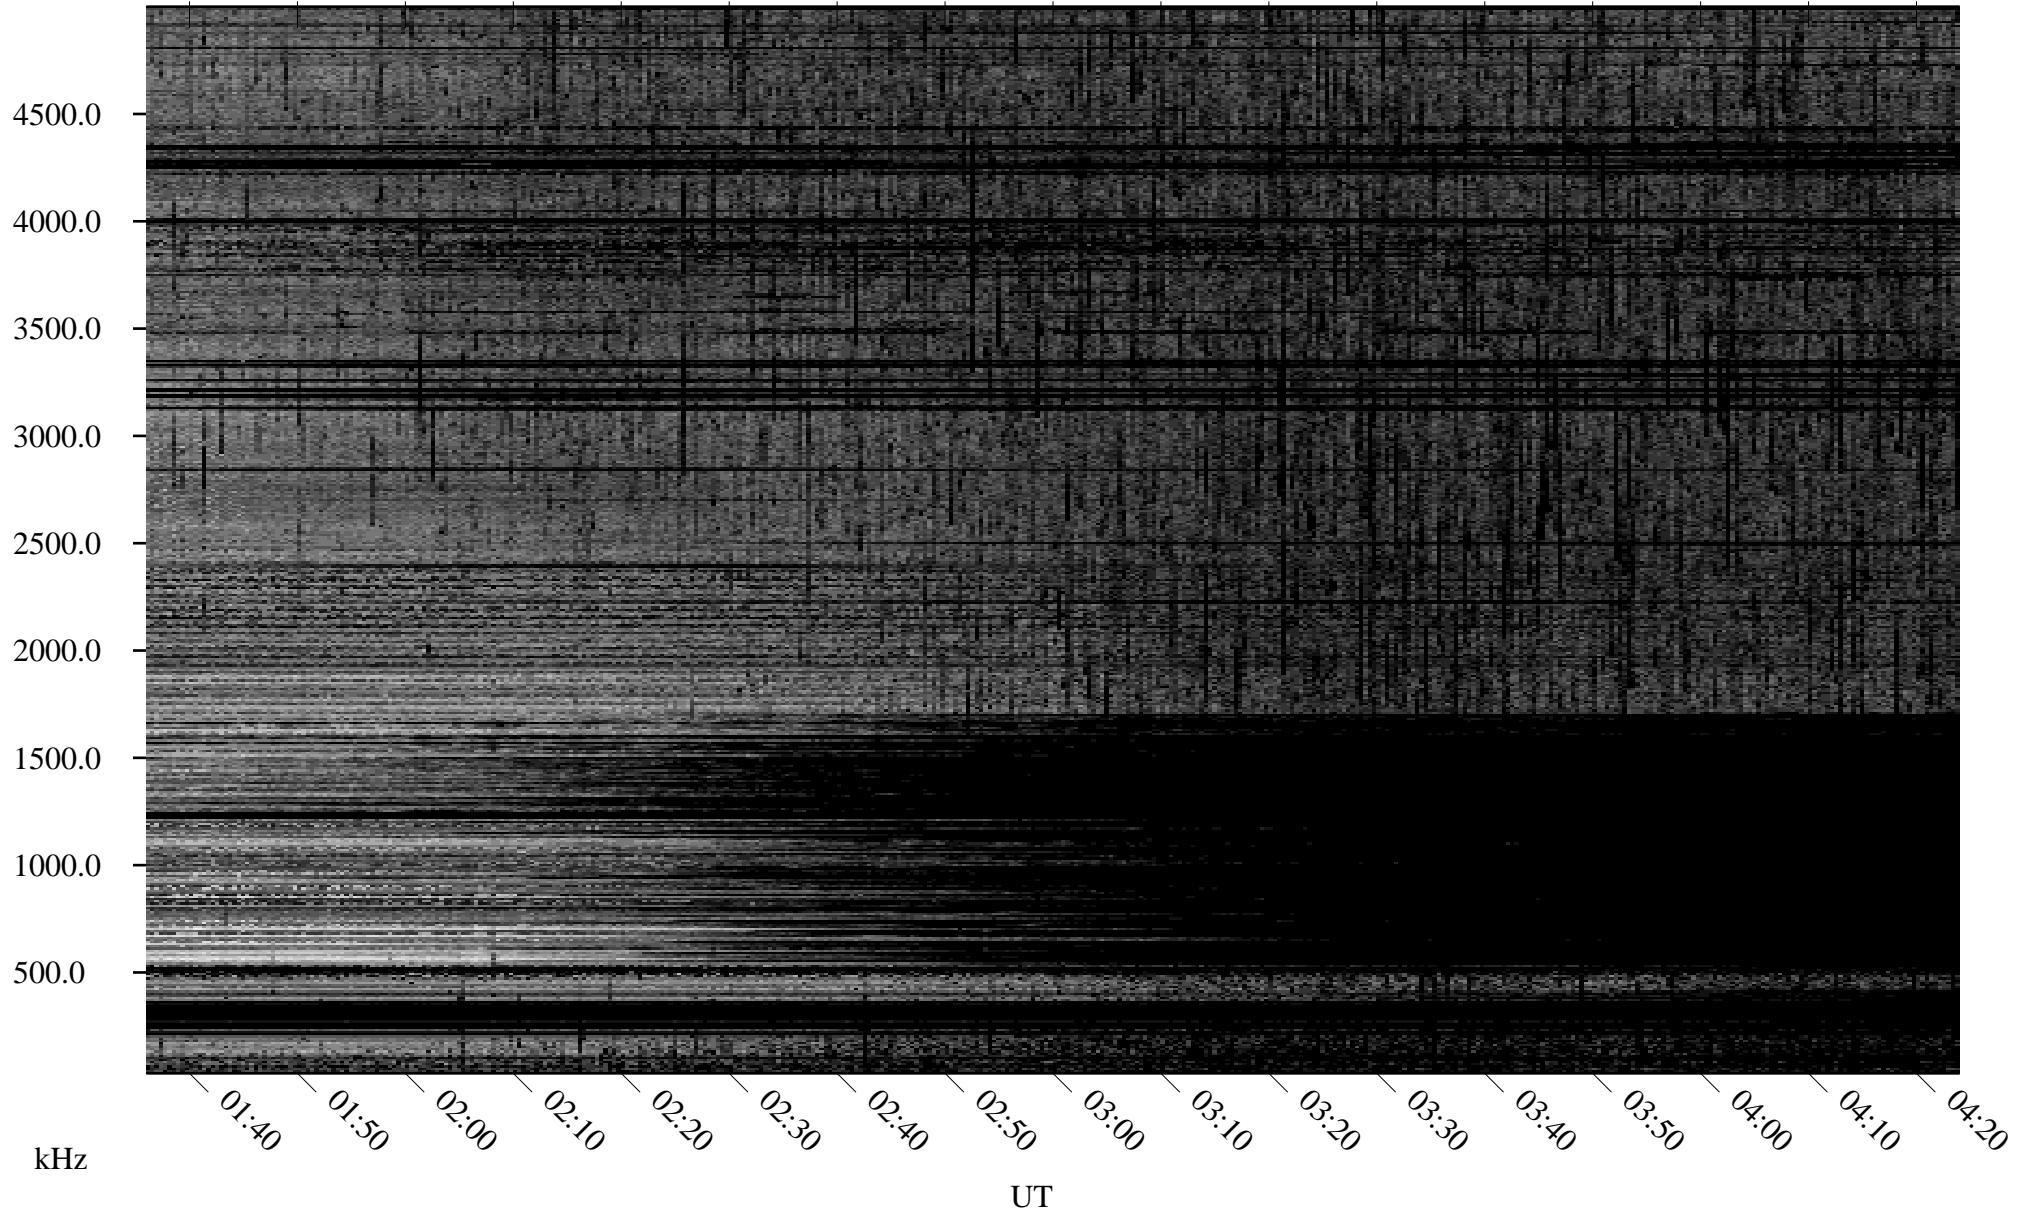

07/26/2006 Churchill, Manitoba

Linear Scale Black = 161 White = 15

ch06207l.r01m max_12

Page 1

07/26/2006 Churchill, Manitoba

Linear Scale Black = 161 White = 15

ch06207l.r01m max_12

Page 2

07/27/2006 Churchill, Manitoba

Linear Scale Black = 161 White = 15

ch06207l.r01m max_12

Page 3

07/27/2006 Churchill, Manitoba

Linear Scale Black = 161 White = 15

ch06207l.r01m max_12

Page 4

07/27/2006 Churchill, Manitoba

Linear Scale Black = 161 White = 15

ch06207l.r01m max_12

Page 5

07/27/2006 Churchill, Manitoba

Linear Scale Black = 161 White = 15

ch06207l.r01m max_12

Page 6

07/27/2006 Churchill, Manitoba

Linear Scale Black = 161 White = 15

ch06207l.r01m max_12

Page 7

07/27/2006 Churchill, Manitoba

Linear Scale Black = 161 White = 15

ch06207l.r01m max_12

Page 8