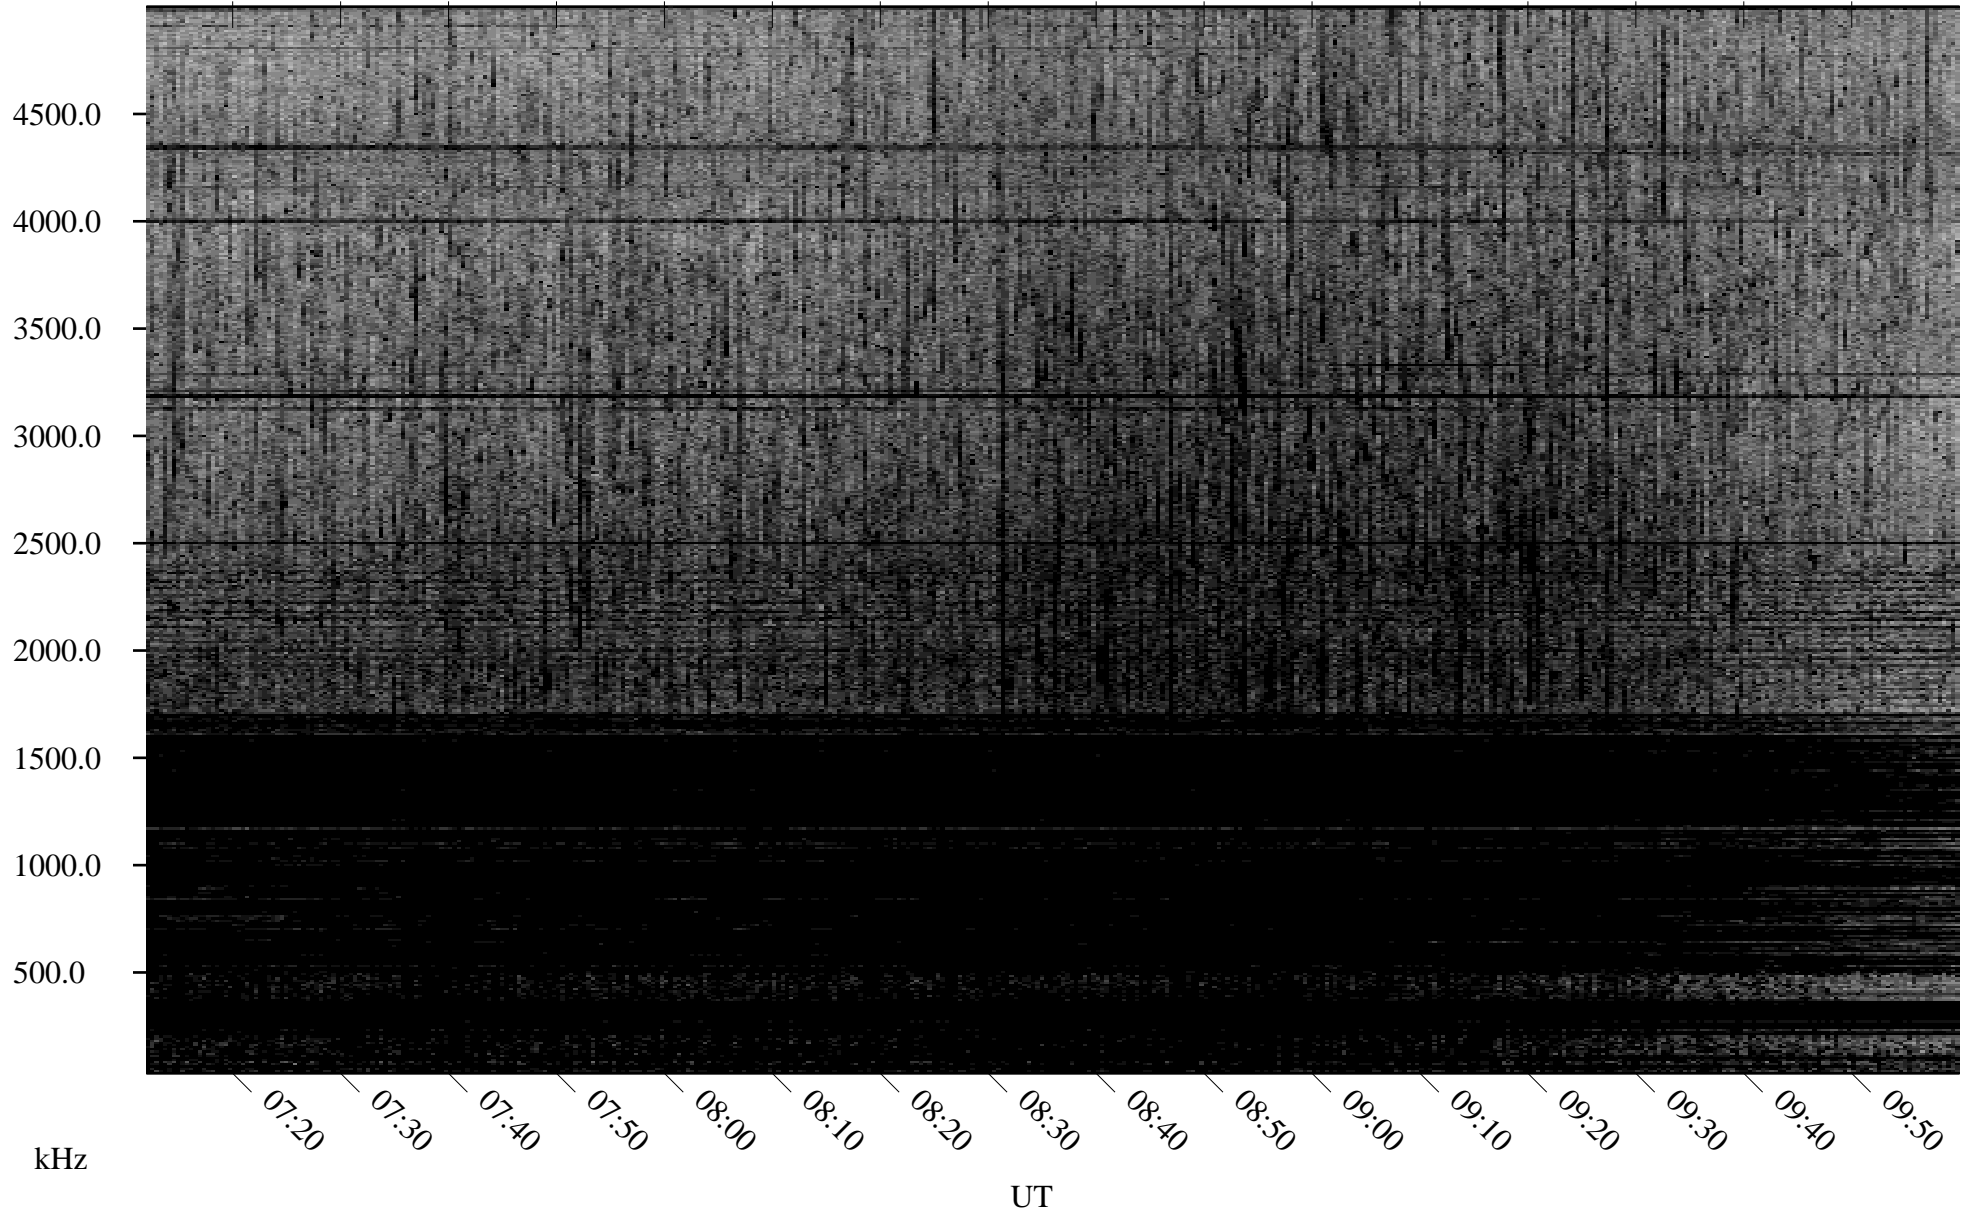

07/28/2006 Churchill, Manitoba

Linear Scale Black = 161 White = 15

ch06209l.r00m max_12

Page 1

07/28/2006 Churchill, Manitoba

Linear Scale Black = 161 White = 15

ch06209l.r00m max_12

Page 2

07/29/2006 Churchill, Manitoba

Linear Scale Black = 161 White = 15

ch06209l.r00m max_12

Page 3

07/29/2006 Churchill, Manitoba

Linear Scale Black = 161 White = 15

ch06209l.r00m max_12

Page 4

07/29/2006 Churchill, Manitoba

Linear Scale Black = 161 White = 15

ch06209l.r00m max_12

Page 5

07/29/2006 Churchill, Manitoba

Linear Scale Black = 161 White = 15

ch06209l.r00m max_12

Page 6

07/29/2006 Churchill, Manitoba

Linear Scale Black = 161 White = 15

ch06209l.r00m max_12

Page 7

07/29/2006 Churchill, Manitoba

Linear Scale Black = 161 White = 15

ch06209l.r00m max_12