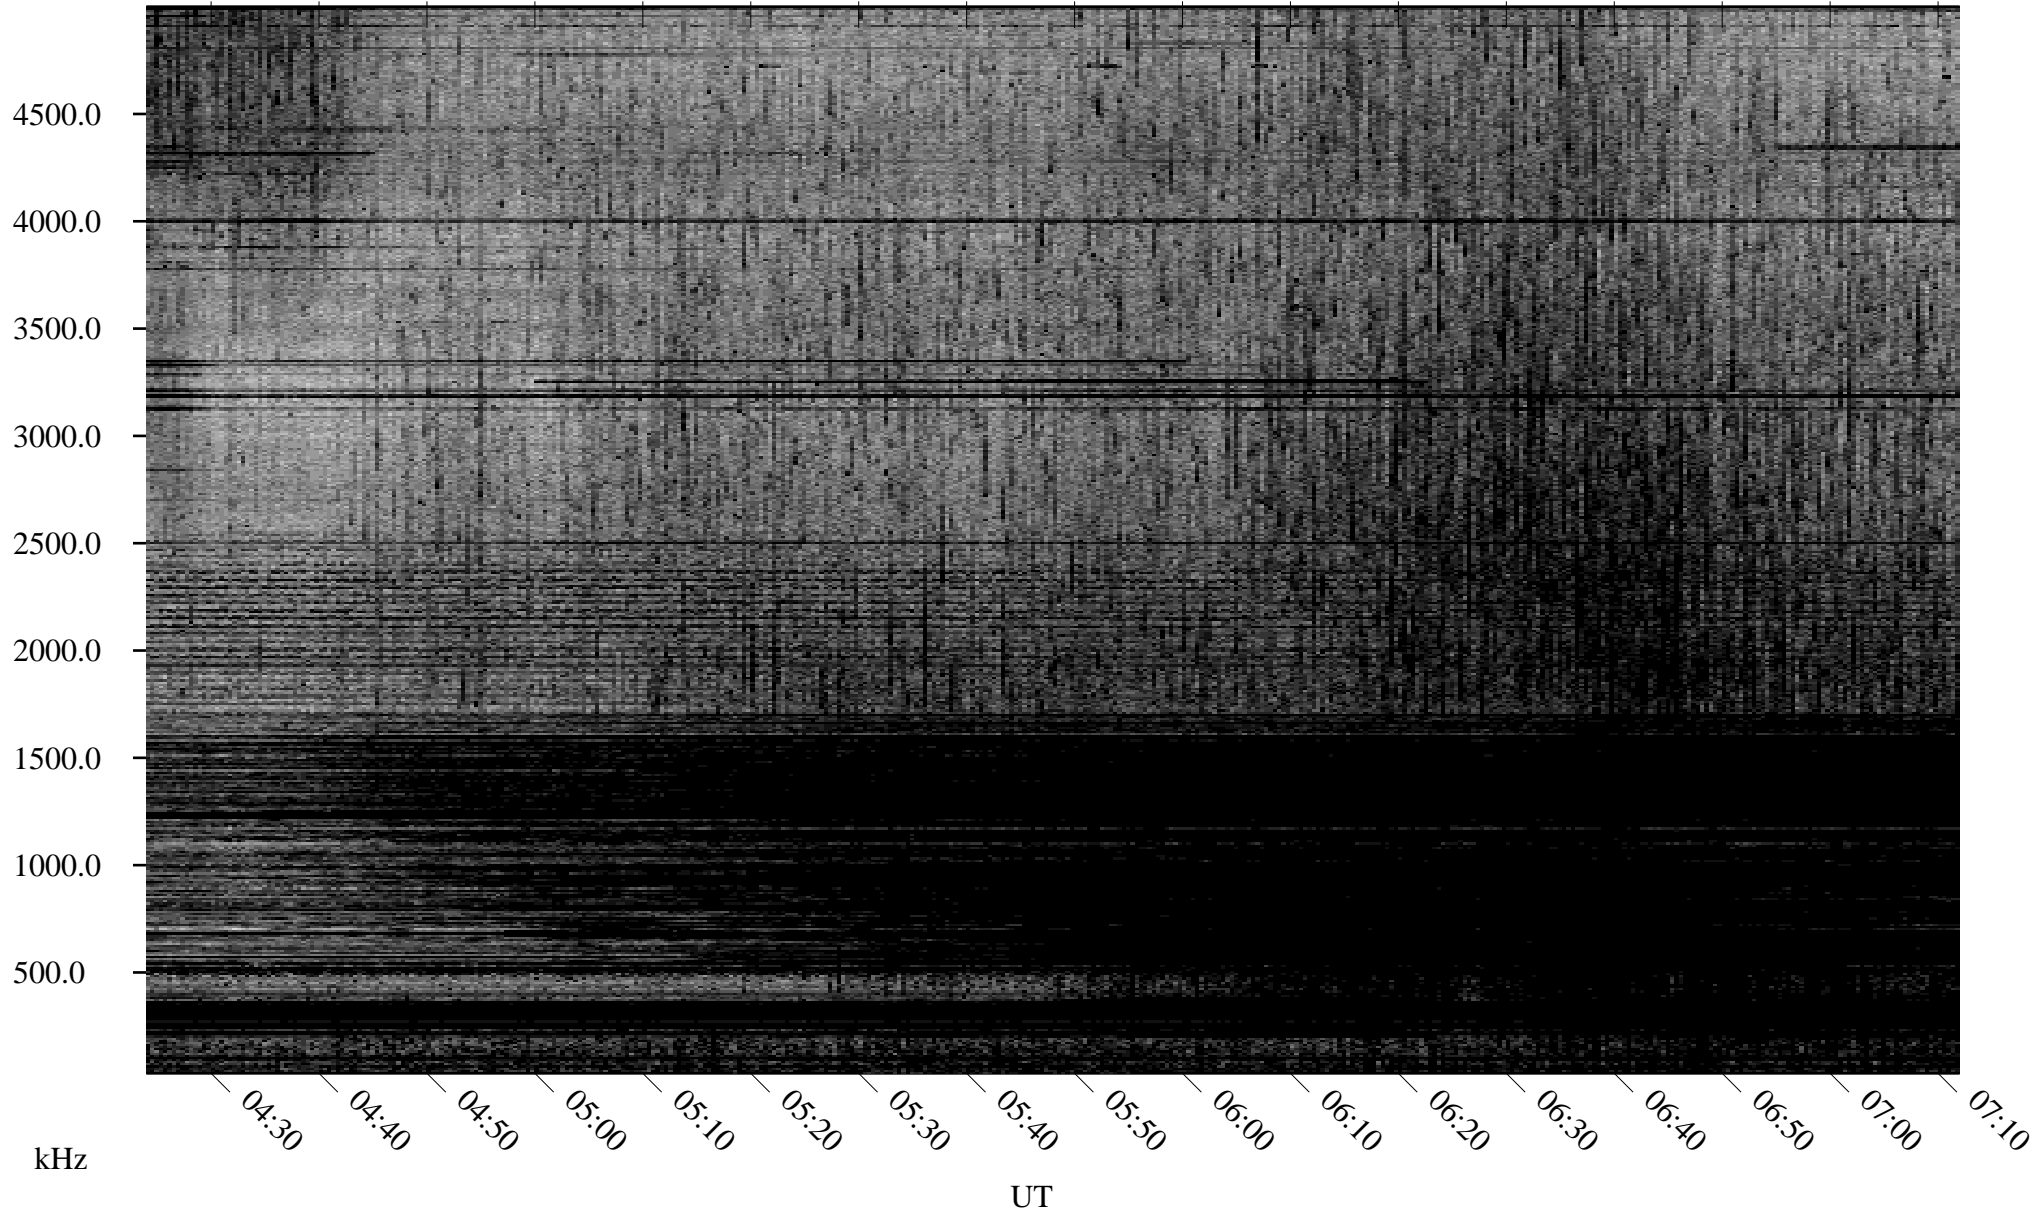

07/28/2006 Churchill, Manitoba

Linear Scale Black = 161 White = 15

ch06209l.r00m max_12

Page 1

07/28/2006 Churchill, Manitoba

Linear Scale Black = 161 White = 15

ch06209l.r00m max_12

Page 2

07/29/2006 Churchill, Manitoba

Linear Scale Black = 161 White = 15

ch06209l.r00m max_12

Page 3

07/29/2006 Churchill, Manitoba

Linear Scale Black = 161 White = 15

ch06209l.r00m max_12

Page 4

07/29/2006 Churchill, Manitoba

Linear Scale Black = 161 White = 15

ch06209l.r00m max_12

Page 5

07/29/2006 Churchill, Manitoba

Linear Scale Black = 161 White = 15

ch06209l.r00m max_12

Page 6

07/29/2006 Churchill, Manitoba

Linear Scale Black = 161 White = 15

ch06209l.r00m max_12

Page 7

07/29/2006 Churchill, Manitoba

Linear Scale Black = 161 White = 15

ch06209l.r00m max_12