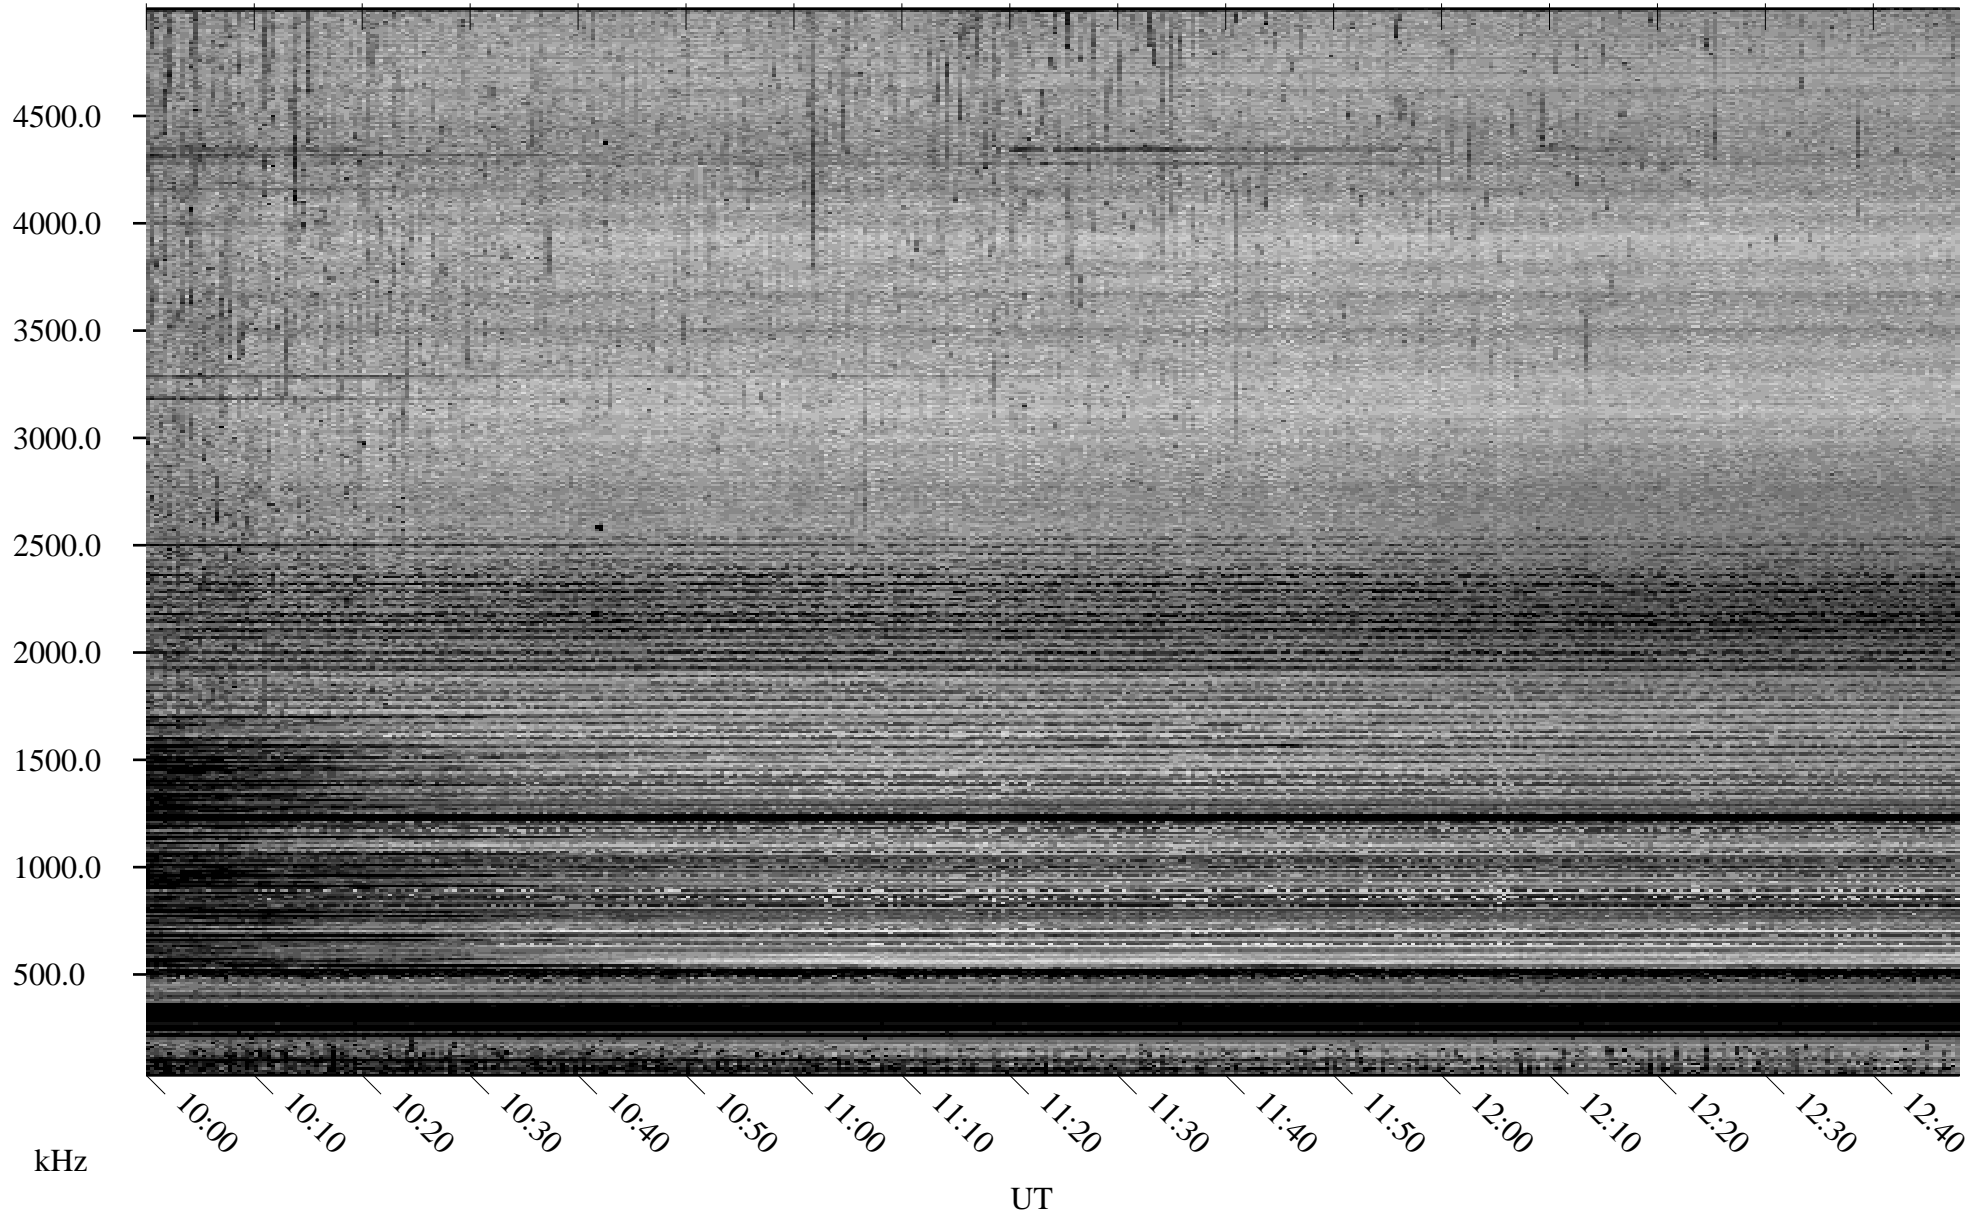

07/28/2006 Churchill, Manitoba

Linear Scale Black = 161 White = 15

ch06209l.r00m max_12

Page 1

07/28/2006 Churchill, Manitoba

Linear Scale Black = 161 White = 15

ch06209l.r00m max_12

Page 2

07/29/2006 Churchill, Manitoba

Linear Scale Black = 161 White = 15

ch06209l.r00m max_12

Page 3

07/29/2006 Churchill, Manitoba

Linear Scale Black = 161 White = 15

ch06209l.r00m max_12

Page 4

07/29/2006 Churchill, Manitoba

Linear Scale Black = 161 White = 15

ch06209l.r00m max_12

Page 5

07/29/2006 Churchill, Manitoba

Linear Scale Black = 161 White = 15

ch06209l.r00m max_12

Page 6

07/29/2006 Churchill, Manitoba

Linear Scale Black = 161 White = 15

ch06209l.r00m max_12

Page 7

07/29/2006 Churchill, Manitoba

Linear Scale Black = 161 White = 15

ch06209l.r00m max_12