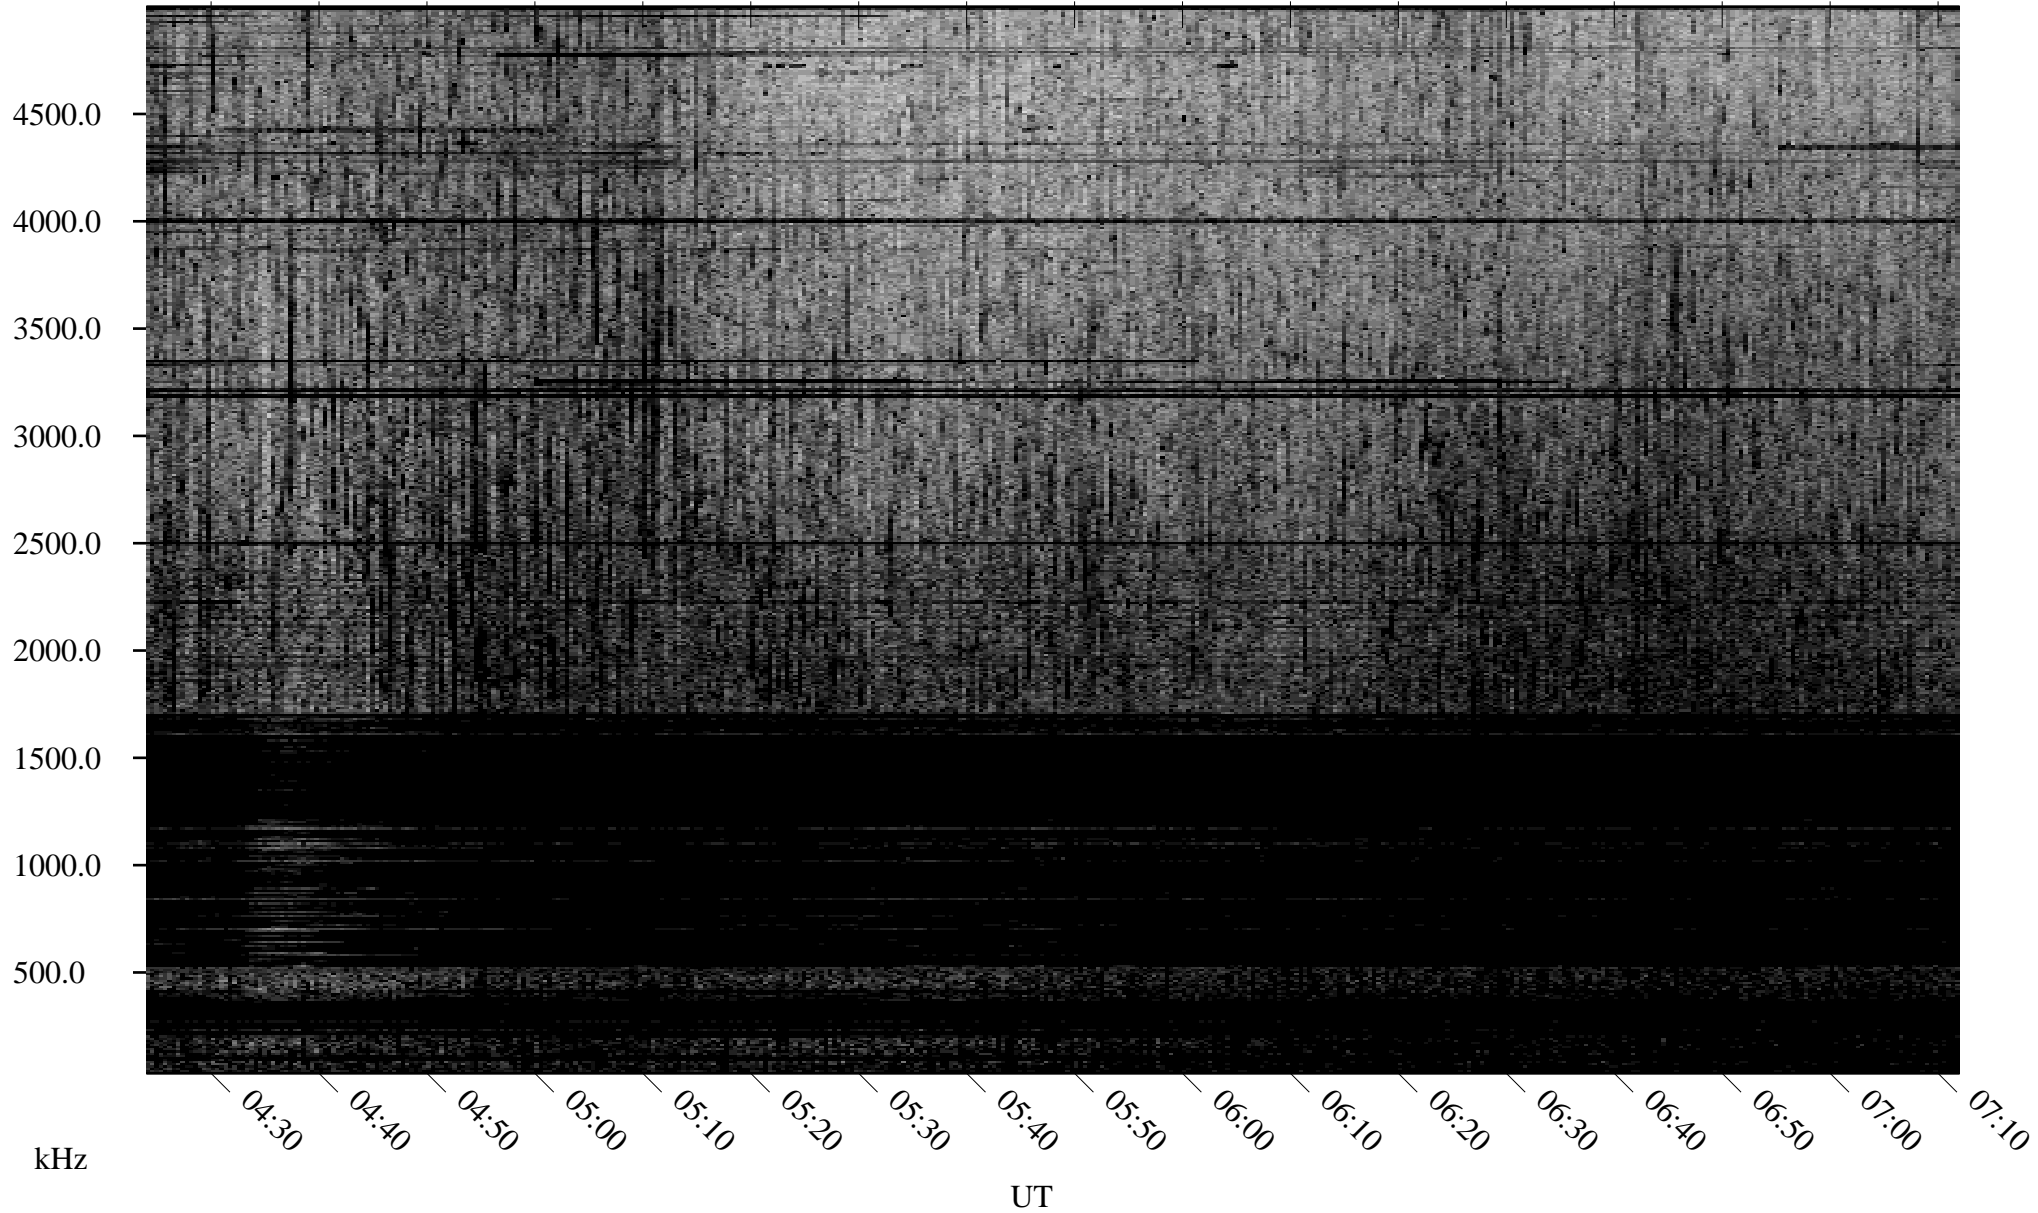

07/29/2006 Churchill, Manitoba

Linear Scale Black = 161 White = 15

ch06210l.r00m max_12

Page 1

07/29/2006 Churchill, Manitoba

Linear Scale Black = 161 White = 15

ch06210l.r00m max_12

Page 2

07/30/2006 Churchill, Manitoba

Linear Scale Black = 161 White = 15

ch06210l.r00m max_12

Page 3

07/30/2006 Churchill, Manitoba

Linear Scale Black = 161 White = 15

ch06210l.r00m max_12

Page 4

07/30/2006 Churchill, Manitoba

Linear Scale Black = 161 White = 15

ch06210l.r00m max_12

Page 5

07/30/2006 Churchill, Manitoba

Linear Scale Black = 161 White = 15

ch06210l.r00m max_12

Page 6

07/30/2006 Churchill, Manitoba

Linear Scale Black = 161 White = 15

ch06210l.r00m max_12

Page 7

07/30/2006 Churchill, Manitoba

Linear Scale Black = 161 White = 15

ch06210l.r00m max_12