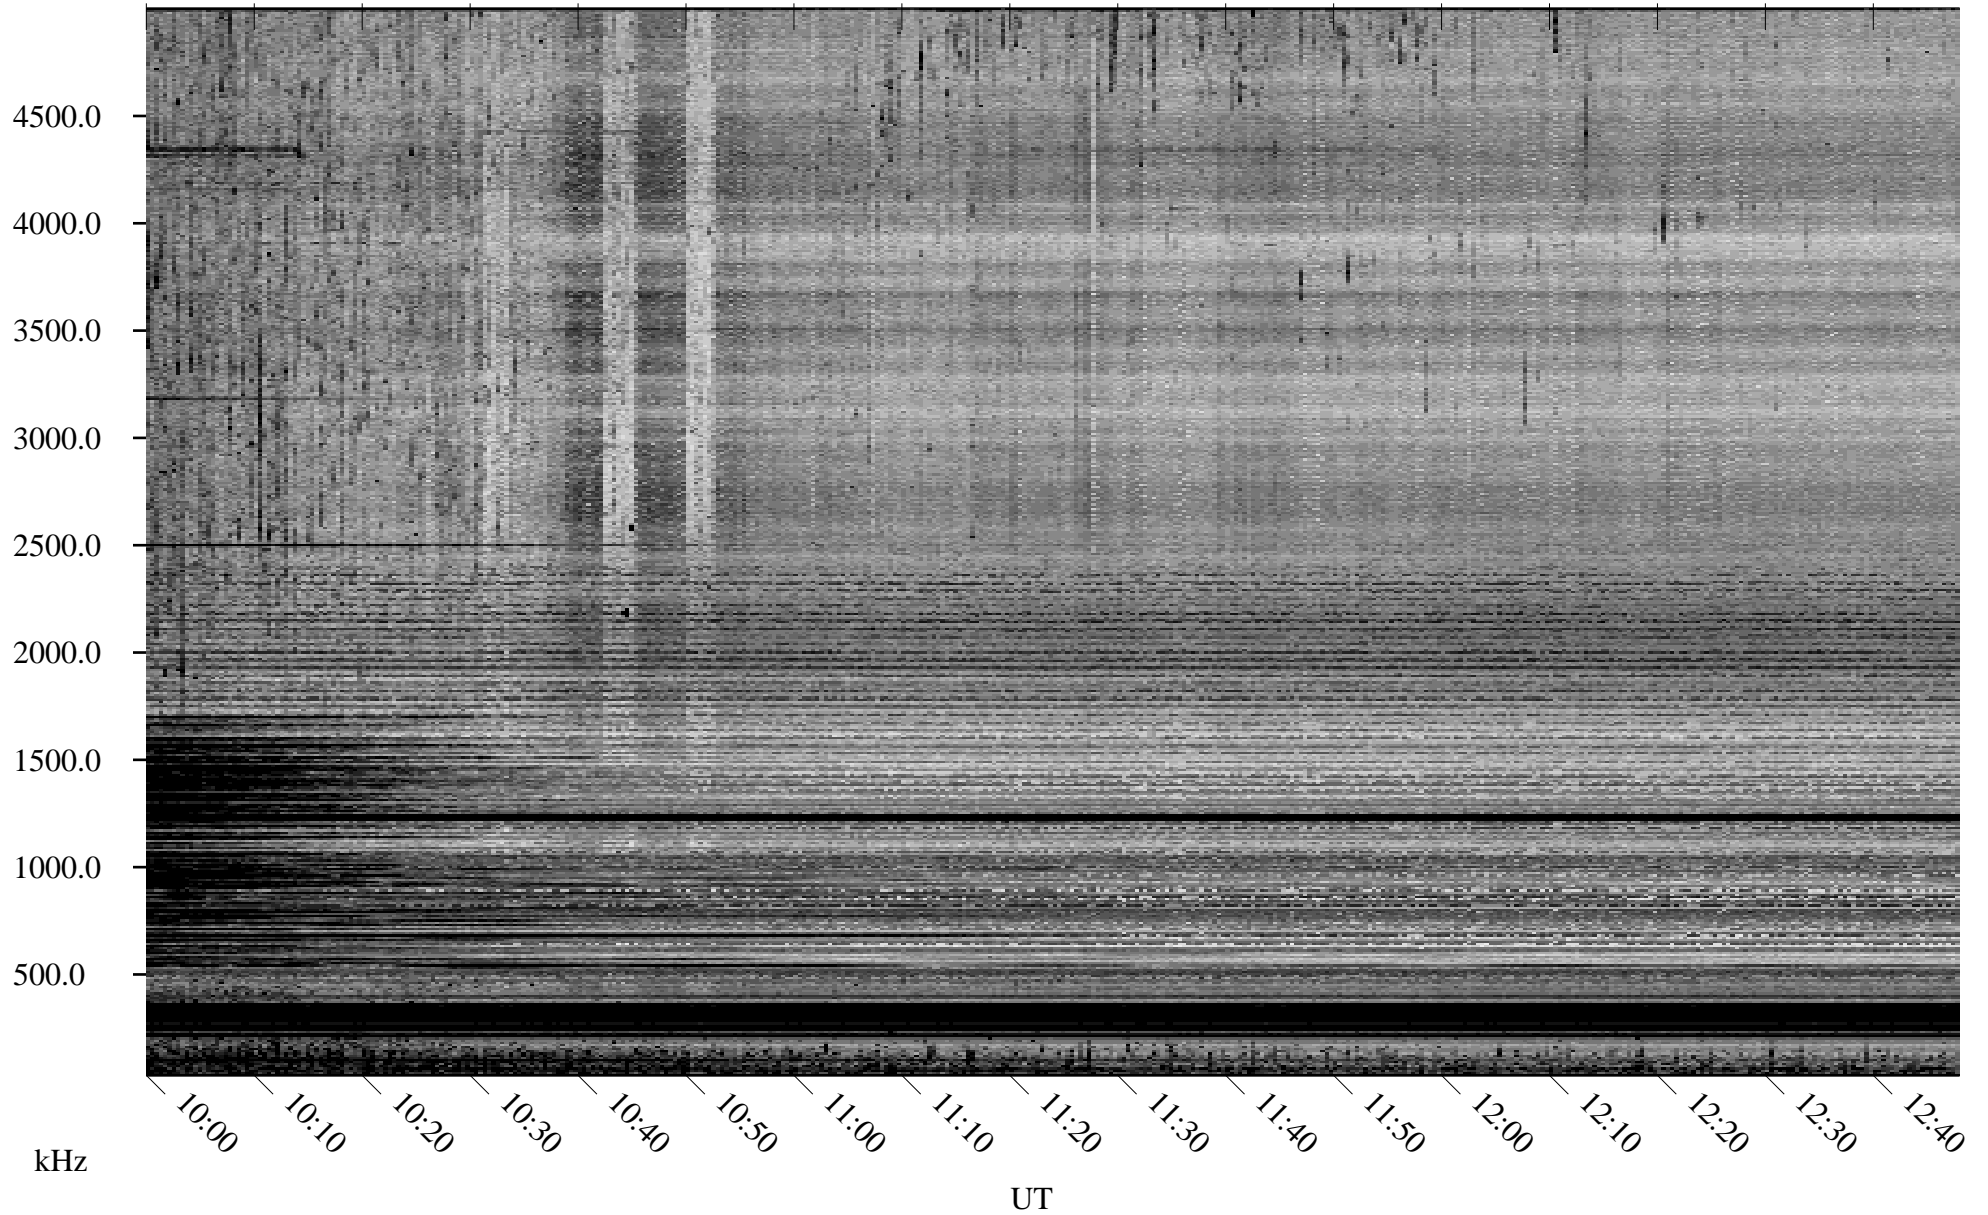

07/29/2006 Churchill, Manitoba

Linear Scale Black = 161 White = 15

ch06210l.r00m max_12

Page 1

07/29/2006 Churchill, Manitoba

Linear Scale Black = 161 White = 15

ch06210l.r00m max_12

Page 2

07/30/2006 Churchill, Manitoba

Linear Scale Black = 161 White = 15

ch06210l.r00m max_12

Page 3

07/30/2006 Churchill, Manitoba

Linear Scale Black = 161 White = 15

ch06210l.r00m max_12

Page 4

07/30/2006 Churchill, Manitoba

Linear Scale Black = 161 White = 15

ch06210l.r00m max_12

Page 5

07/30/2006 Churchill, Manitoba

Linear Scale Black = 161 White = 15

ch06210l.r00m max_12

Page 6

07/30/2006 Churchill, Manitoba

Linear Scale Black = 161 White = 15

ch06210l.r00m max_12

Page 7

07/30/2006 Churchill, Manitoba

Linear Scale Black = 161 White = 15

ch06210l.r00m max_12