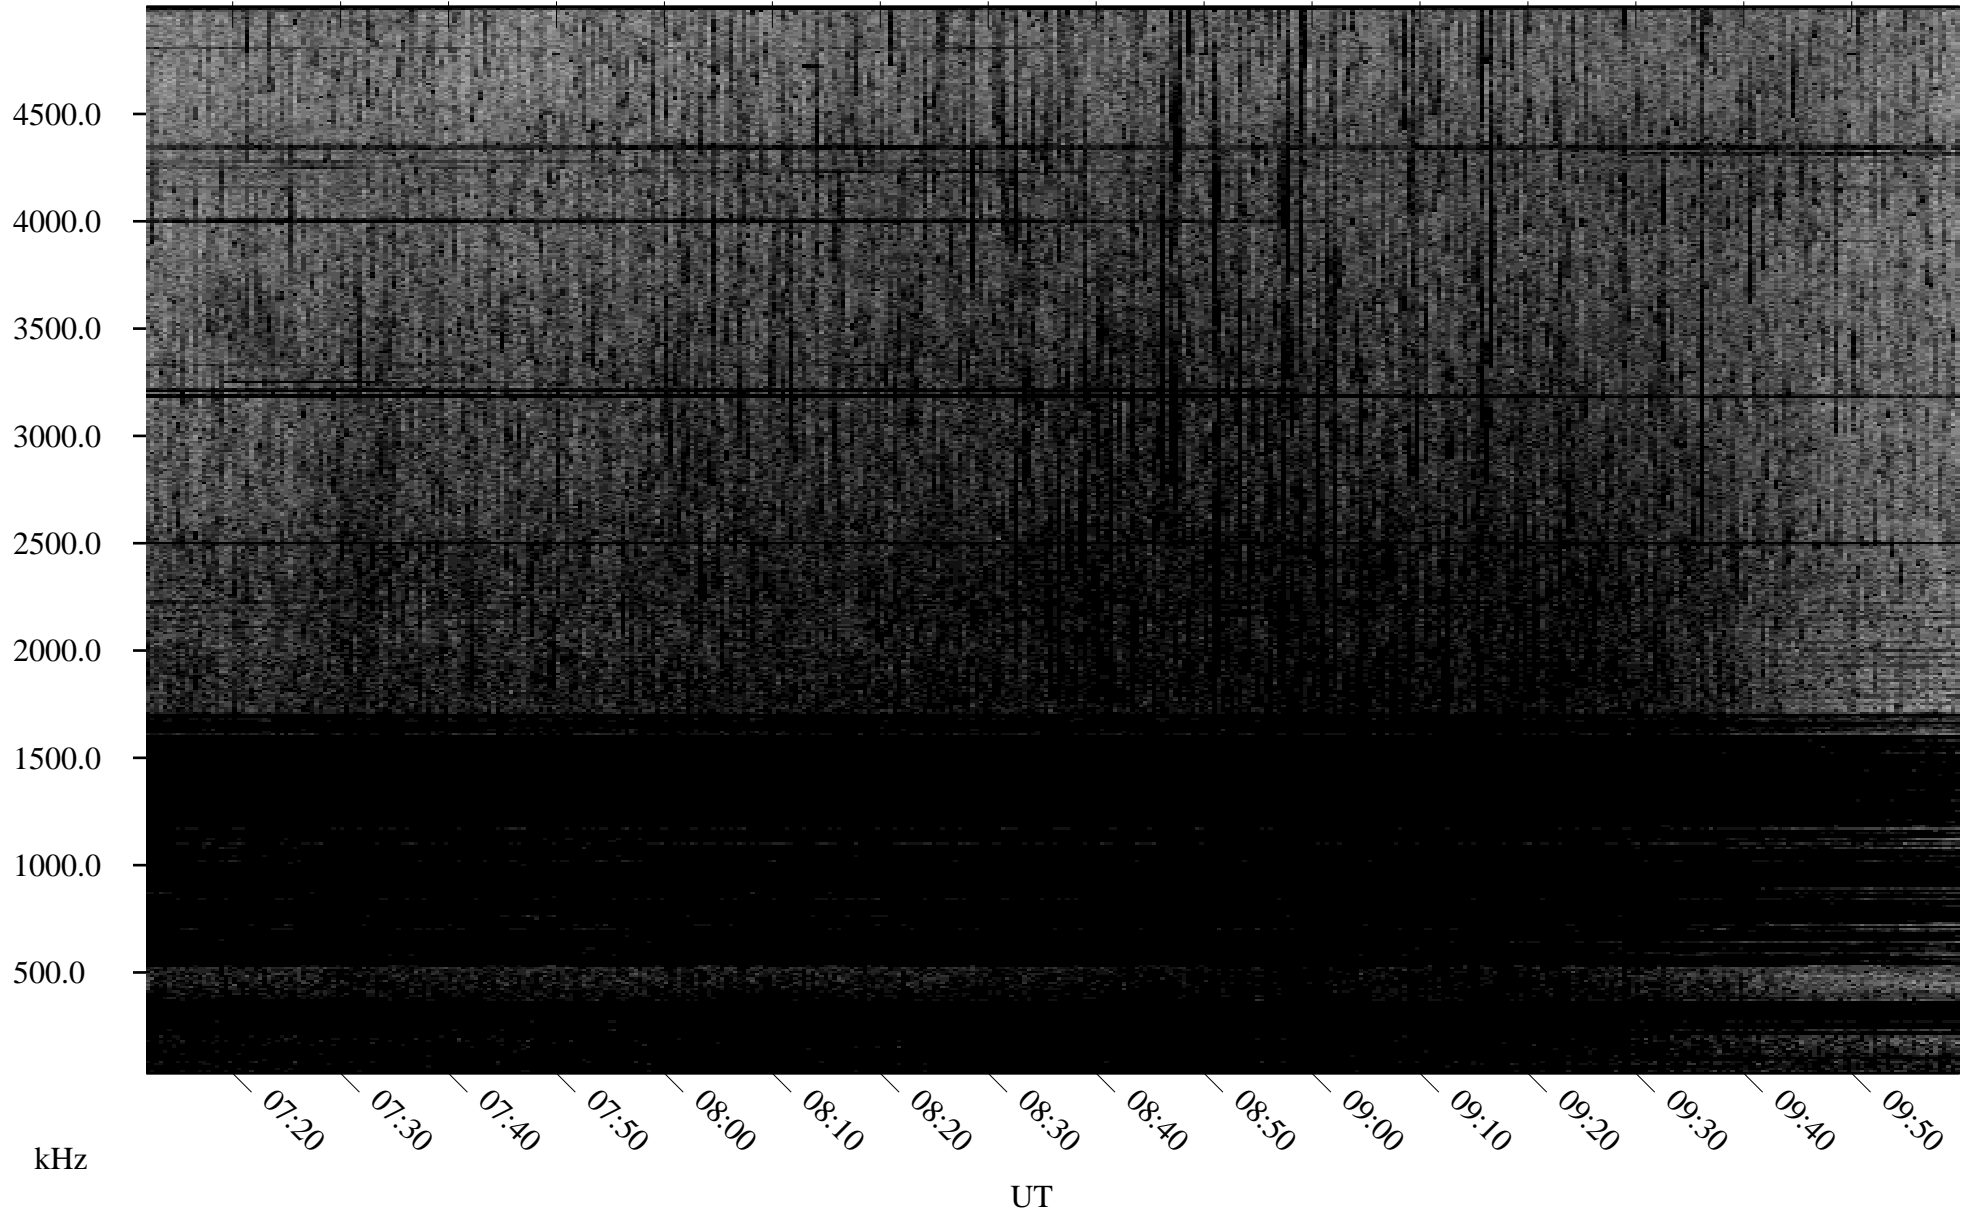

07/29/2006 Churchill, Manitoba

Linear Scale Black = 161 White = 15

ch06210l.r00m max_12

Page 1

07/29/2006 Churchill, Manitoba

Linear Scale Black = 161 White = 15

ch06210l.r00m max_12

Page 2

07/30/2006 Churchill, Manitoba

Linear Scale Black = 161 White = 15

ch06210l.r00m max_12

Page 3

07/30/2006 Churchill, Manitoba

Linear Scale Black = 161 White = 15

ch06210l.r00m max_12

Page 4

07/30/2006 Churchill, Manitoba

Linear Scale Black = 161 White = 15

ch06210l.r00m max_12

Page 5

07/30/2006 Churchill, Manitoba

Linear Scale Black = 161 White = 15

ch06210l.r00m max_12

Page 6

07/30/2006 Churchill, Manitoba

Linear Scale Black = 161 White = 15

ch06210l.r00m max_12

Page 7

07/30/2006 Churchill, Manitoba

Linear Scale Black = 161 White = 15

ch06210l.r00m max_12