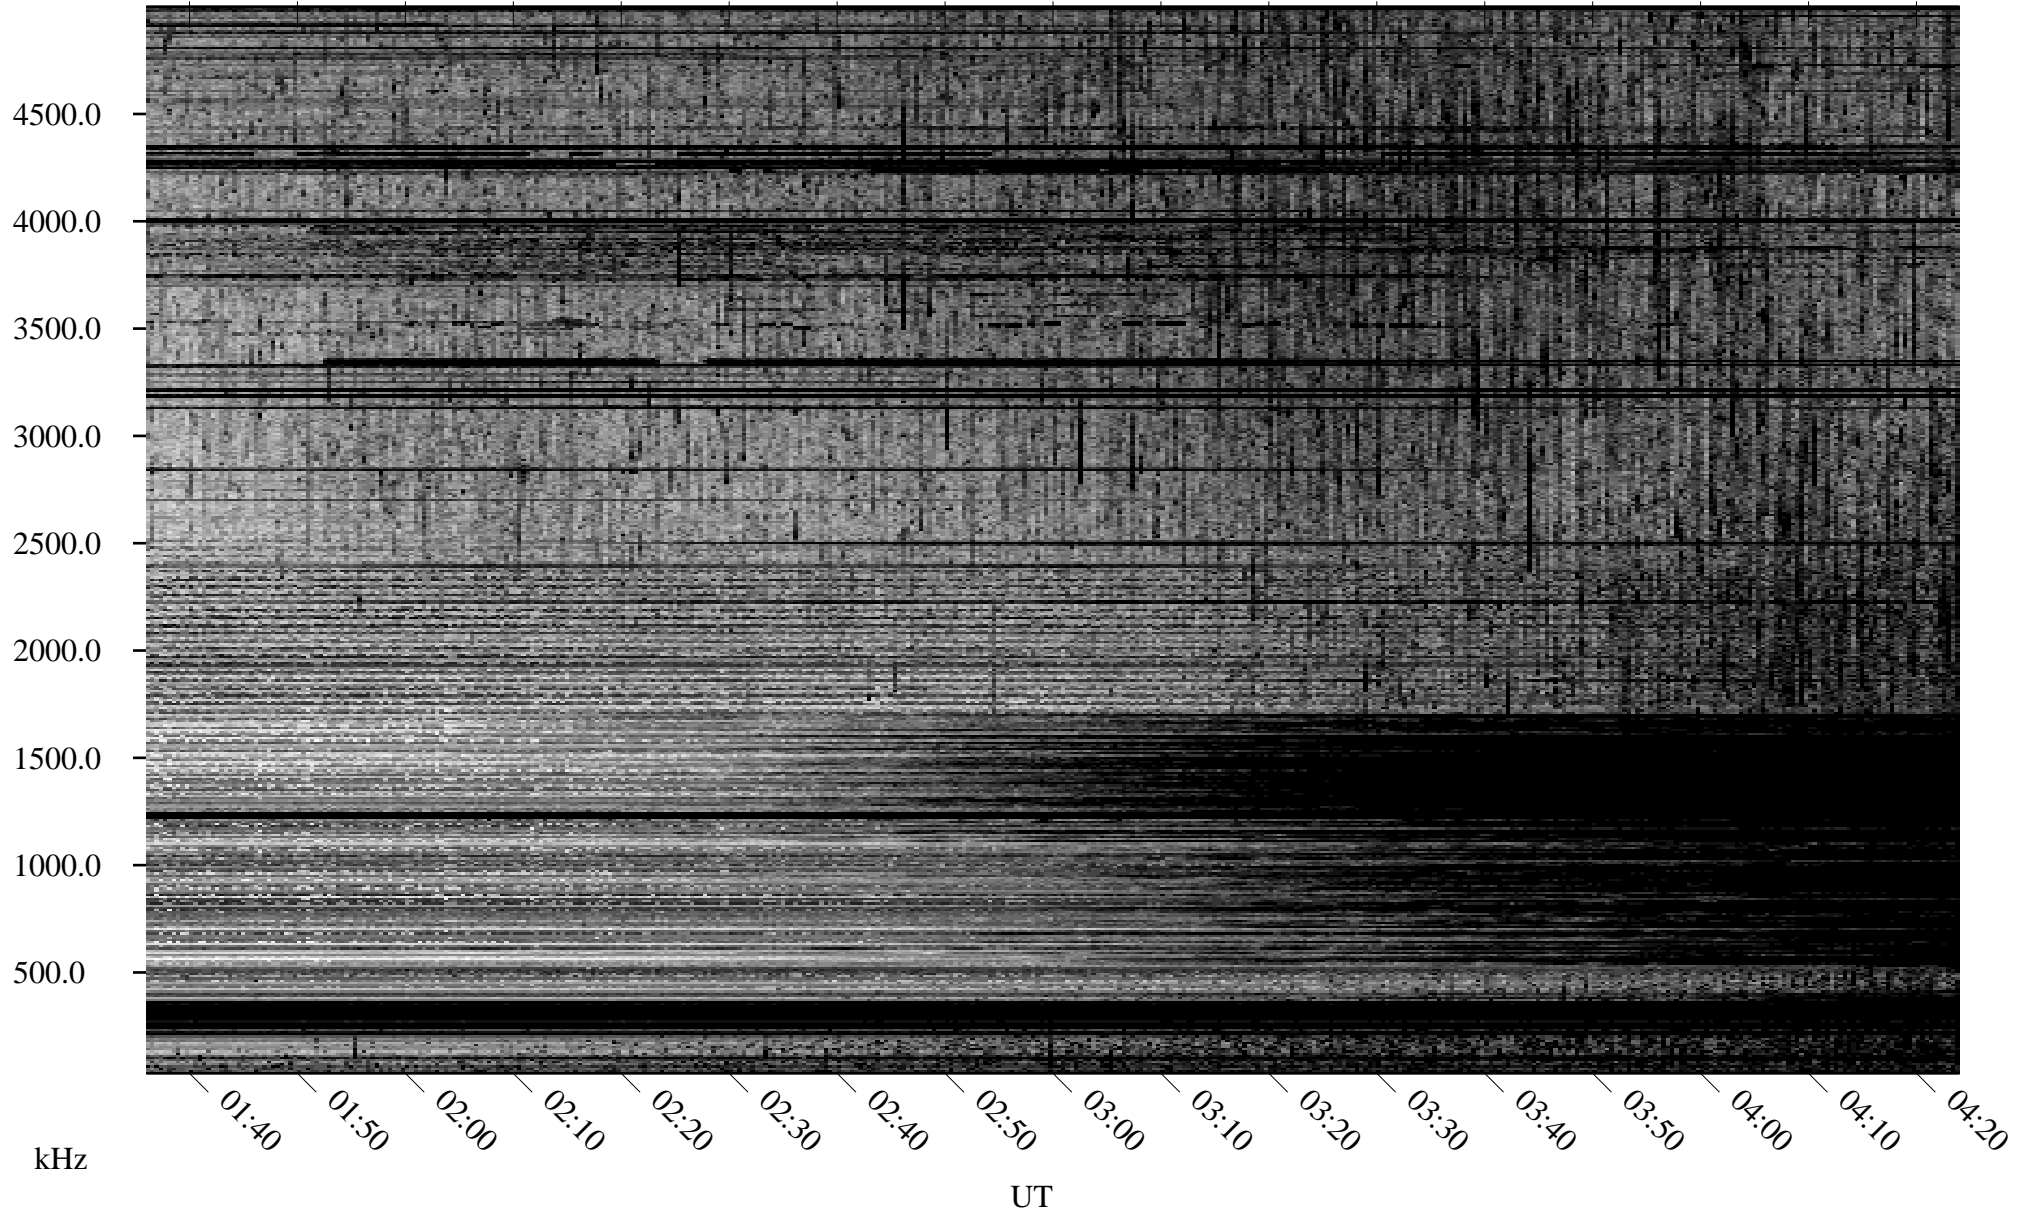

07/29/2006 Churchill, Manitoba

Linear Scale Black = 161 White = 15

ch06210l.r00m max_12

Page 1

07/29/2006 Churchill, Manitoba

Linear Scale Black = 161 White = 15

ch06210l.r00m max_12

Page 2

07/30/2006 Churchill, Manitoba

Linear Scale Black = 161 White = 15

ch06210l.r00m max_12

Page 3

07/30/2006 Churchill, Manitoba

Linear Scale Black = 161 White = 15

ch06210l.r00m max_12

Page 4

07/30/2006 Churchill, Manitoba

Linear Scale Black = 161 White = 15

ch06210l.r00m max_12

Page 5

07/30/2006 Churchill, Manitoba

Linear Scale Black = 161 White = 15

ch06210l.r00m max_12

Page 6

07/30/2006 Churchill, Manitoba

Linear Scale Black = 161 White = 15

ch06210l.r00m max_12

Page 7

07/30/2006 Churchill, Manitoba

Linear Scale Black = 161 White = 15

ch06210l.r00m max_12