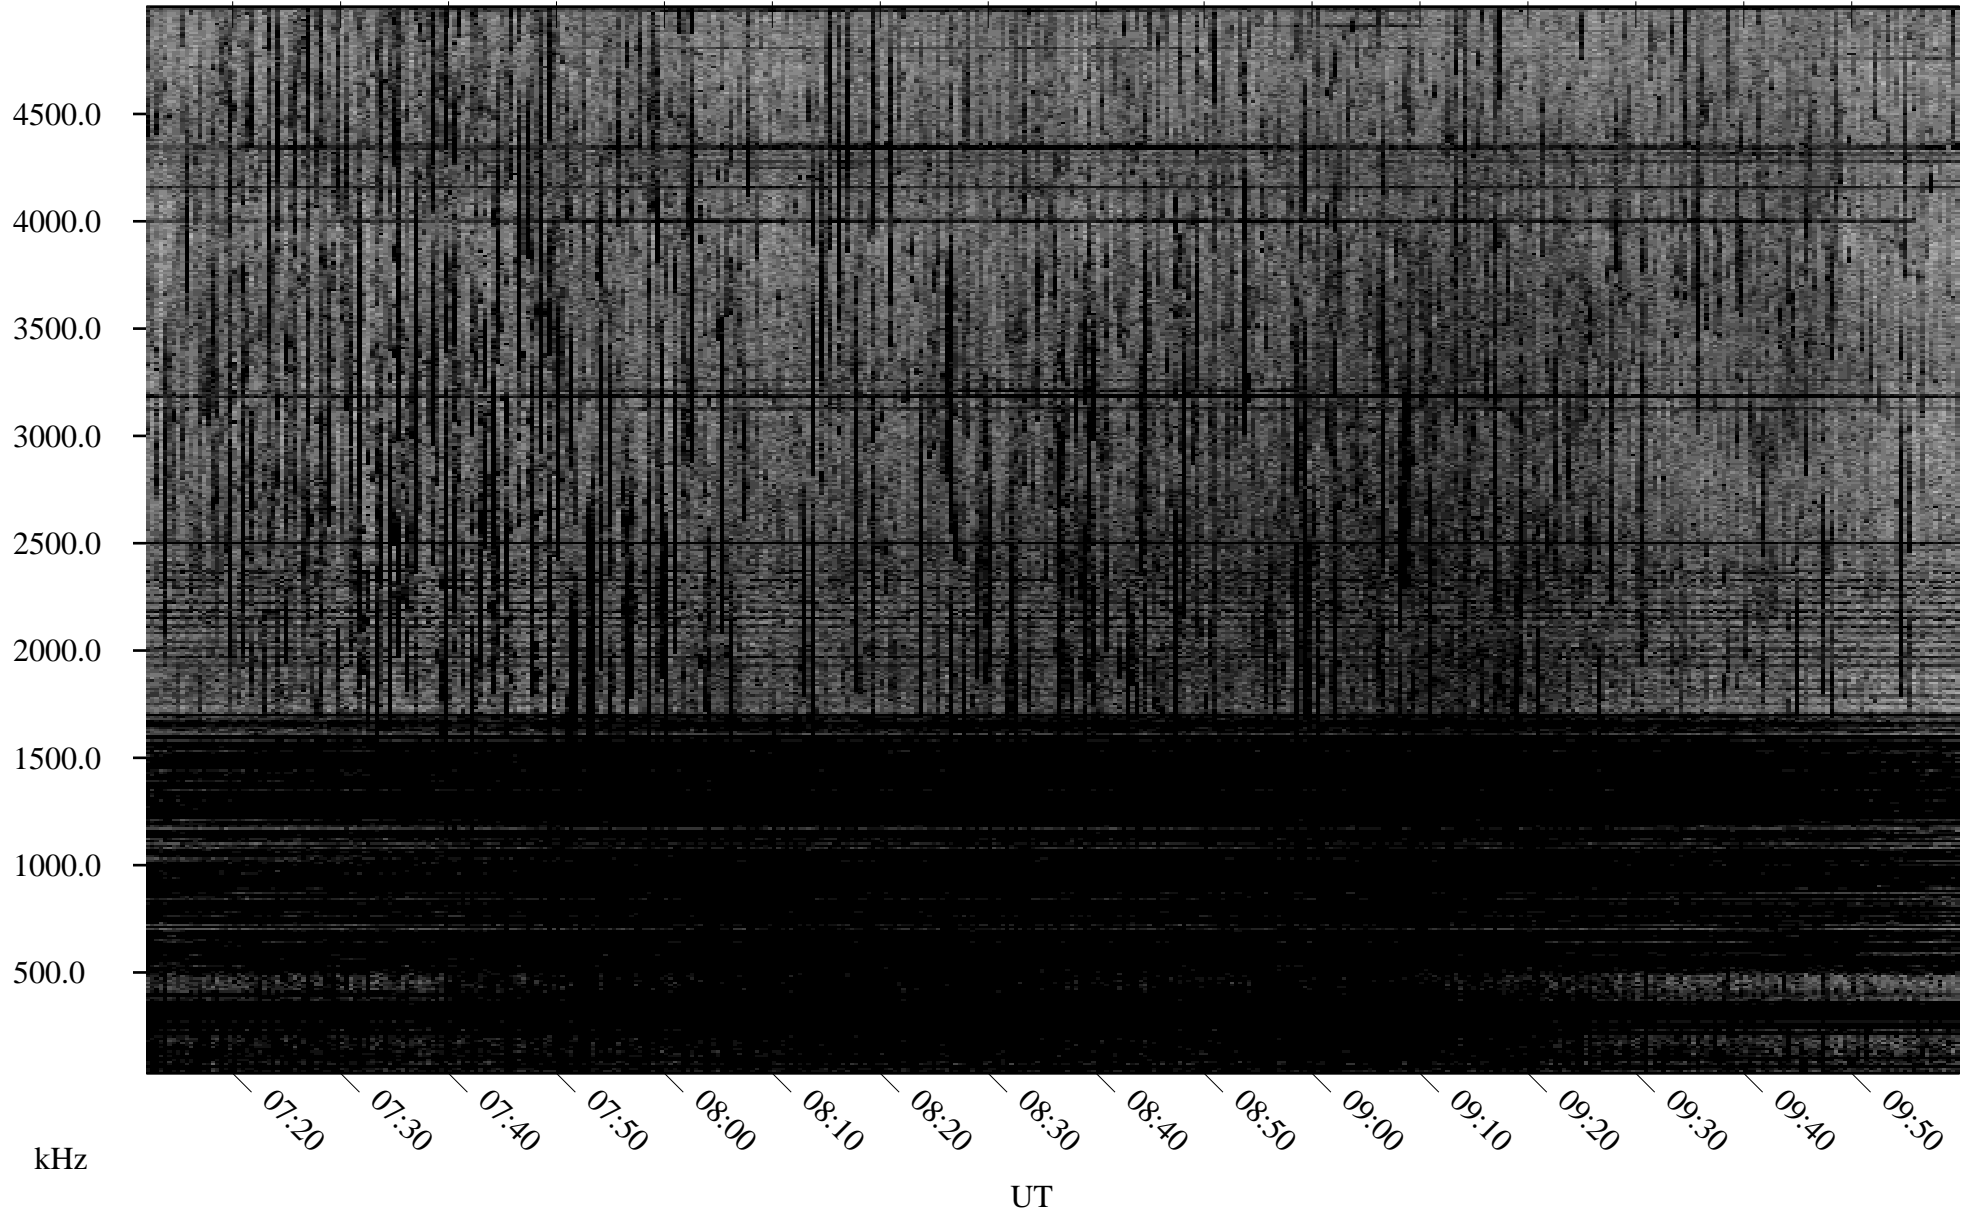

07/30/2006 Churchill, Manitoba

Linear Scale Black = 161 White = 15

ch06211l.r00m max_12

Page 1

07/30/2006 Churchill, Manitoba

Linear Scale Black = 161 White = 15

ch06211l.r00m max_12

Page 2

07/31/2006 Churchill, Manitoba

Linear Scale Black = 161 White = 15

ch06211l.r00m max_12

Page 3

07/31/2006 Churchill, Manitoba

Linear Scale Black = 161 White = 15

ch06211l.r00m max_12

Page 4

07/31/2006 Churchill, Manitoba

Linear Scale Black = 161 White = 15

ch06211l.r00m max_12

Page 5

07/31/2006 Churchill, Manitoba

Linear Scale Black = 161 White = 15

ch06211l.r00m max_12

Page 6

07/31/2006 Churchill, Manitoba

Linear Scale Black = 161 White = 15

ch06211l.r00m max_12

Page 7