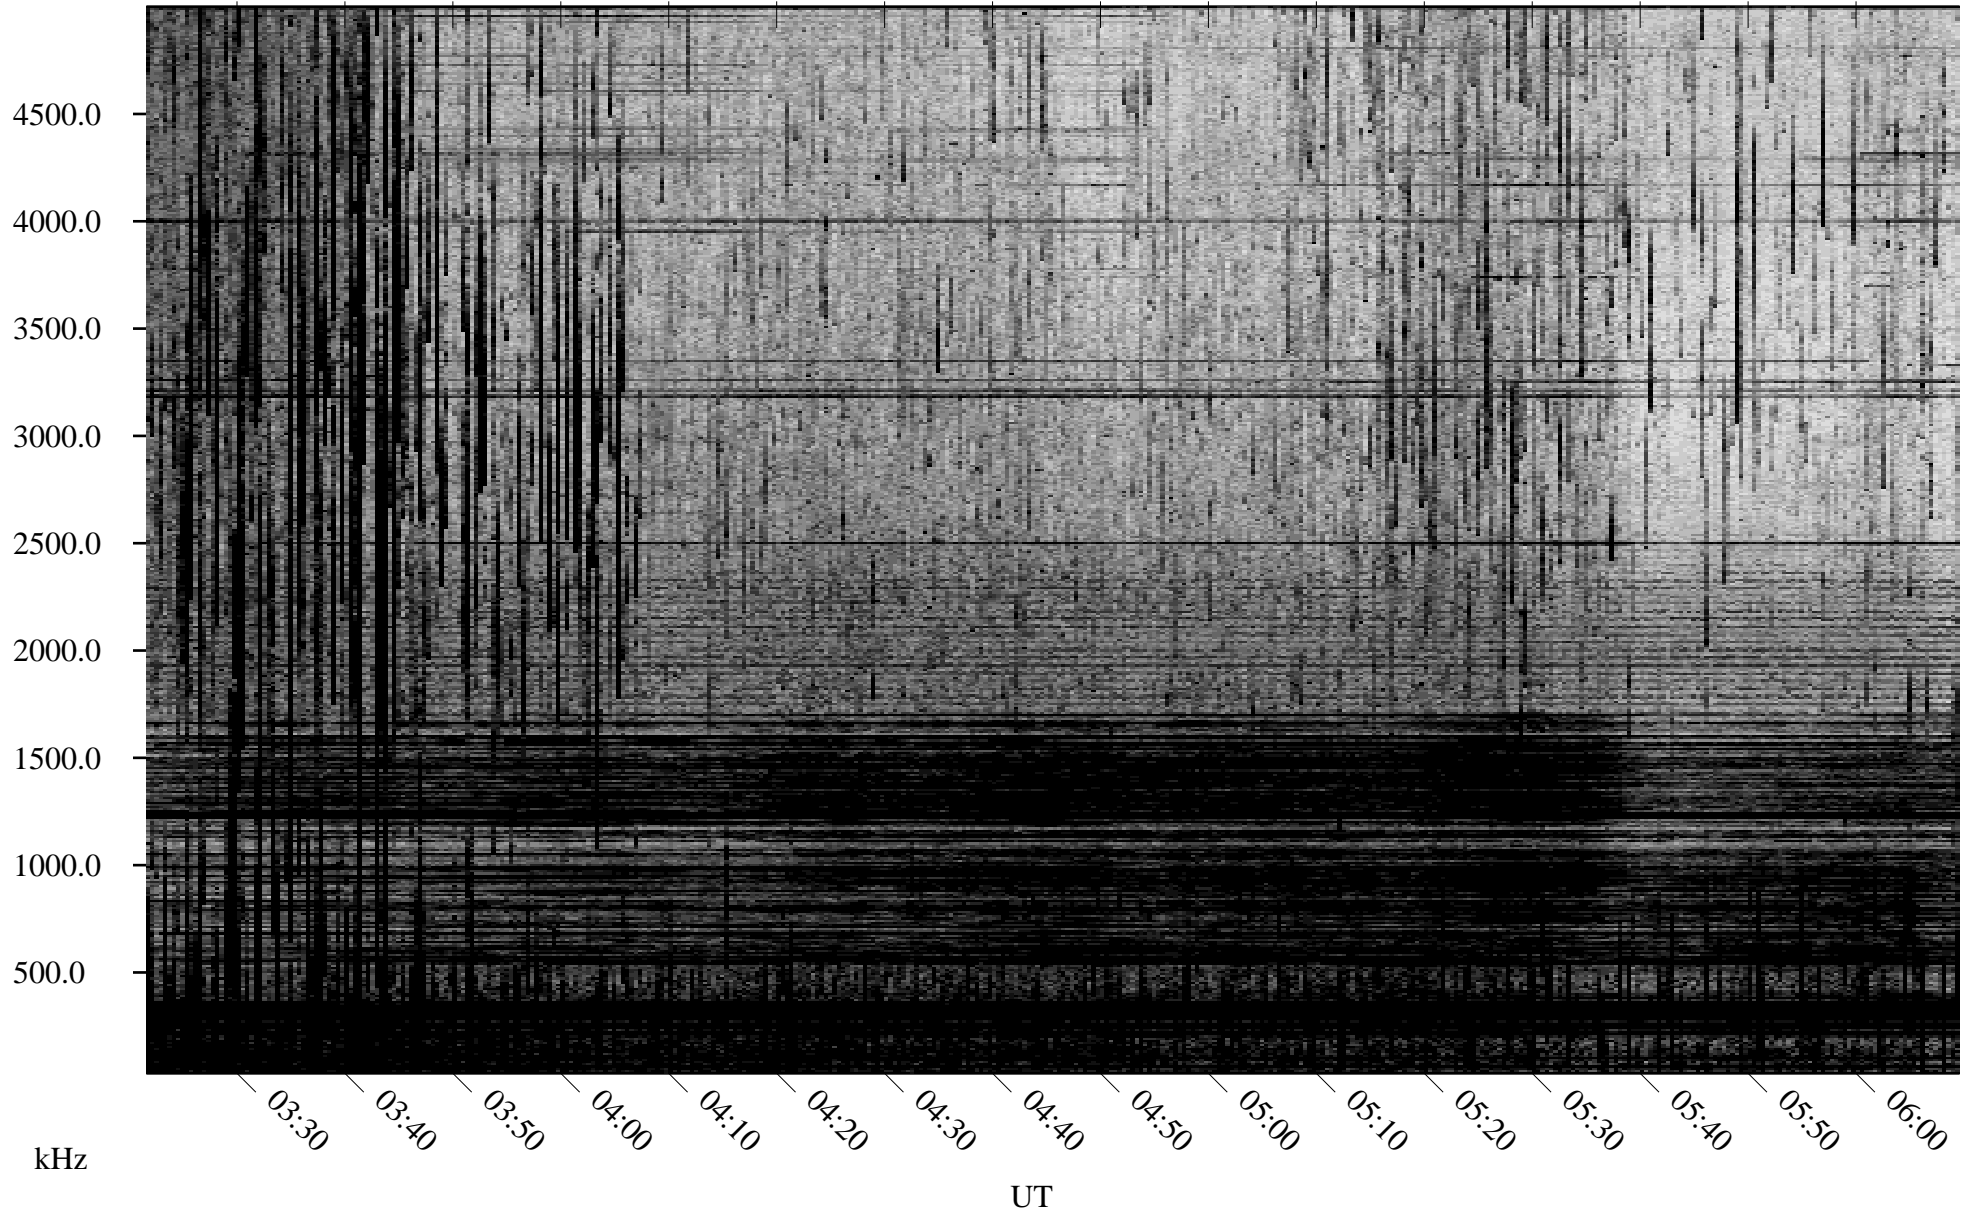

08/01/2006 Churchill, Manitoba

Linear Scale Black = 161 White = 15

ch06213l.r00m max_12

Page 1

08/01/2006 Churchill, Manitoba

Linear Scale Black = 161 White = 15

ch06213l.r00m max_12

Page 2

08/01/2006 Churchill, Manitoba

Linear Scale Black = 161 White = 15

ch06213l.r00m max_12

Page 3

08/01/2006 Churchill, Manitoba

Linear Scale Black = 161 White = 15

ch06213l.r00m max_12

Page 4

08/01/2006 Churchill, Manitoba

Linear Scale Black = 161 White = 15

ch06213l.r00m max_12

Page 5

08/01/2006 Churchill, Manitoba

Linear Scale Black = 161 White = 15

ch06213l.r00m max_12

Page 6

08/01/2006 Churchill, Manitoba

Linear Scale Black = 161 White = 15

ch06213l.r00m max_12

Page 7