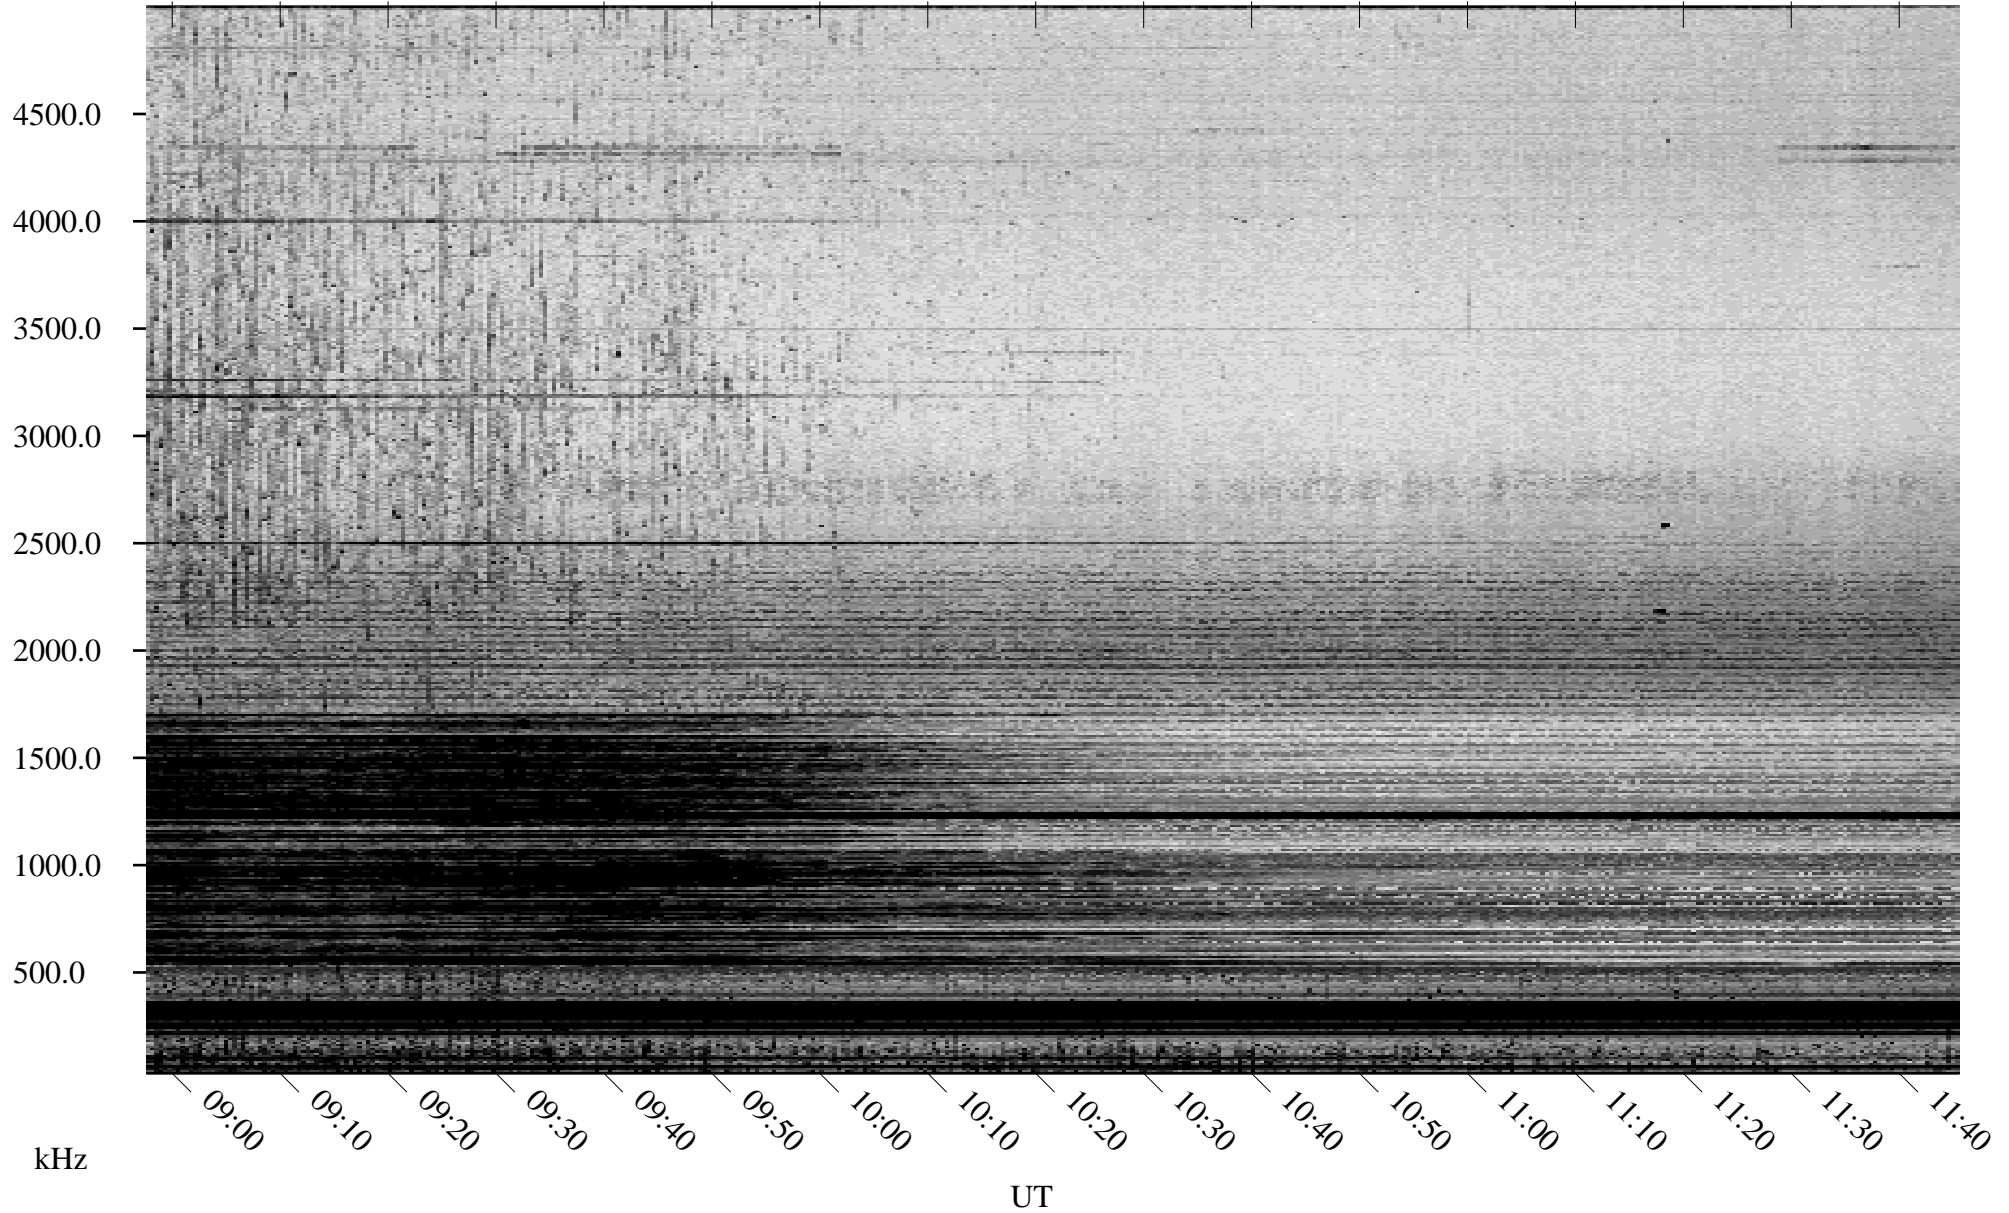

08/01/2006 Churchill, Manitoba

Linear Scale Black = 161 White = 15

ch06213l.r00m max_12

Page 1

08/01/2006 Churchill, Manitoba

Linear Scale Black = 161 White = 15

ch06213l.r00m max_12

Page 2

08/01/2006 Churchill, Manitoba

Linear Scale Black = 161 White = 15

ch06213l.r00m max_12

Page 3

08/01/2006 Churchill, Manitoba

Linear Scale Black = 161 White = 15

ch06213l.r00m max_12

Page 4

08/01/2006 Churchill, Manitoba

Linear Scale Black = 161 White = 15

ch06213l.r00m max_12

Page 5

08/01/2006 Churchill, Manitoba

Linear Scale Black = 161 White = 15

ch06213l.r00m max_12

Page 6

08/01/2006 Churchill, Manitoba

Linear Scale Black = 161 White = 15

ch06213l.r00m max_12

Page 7