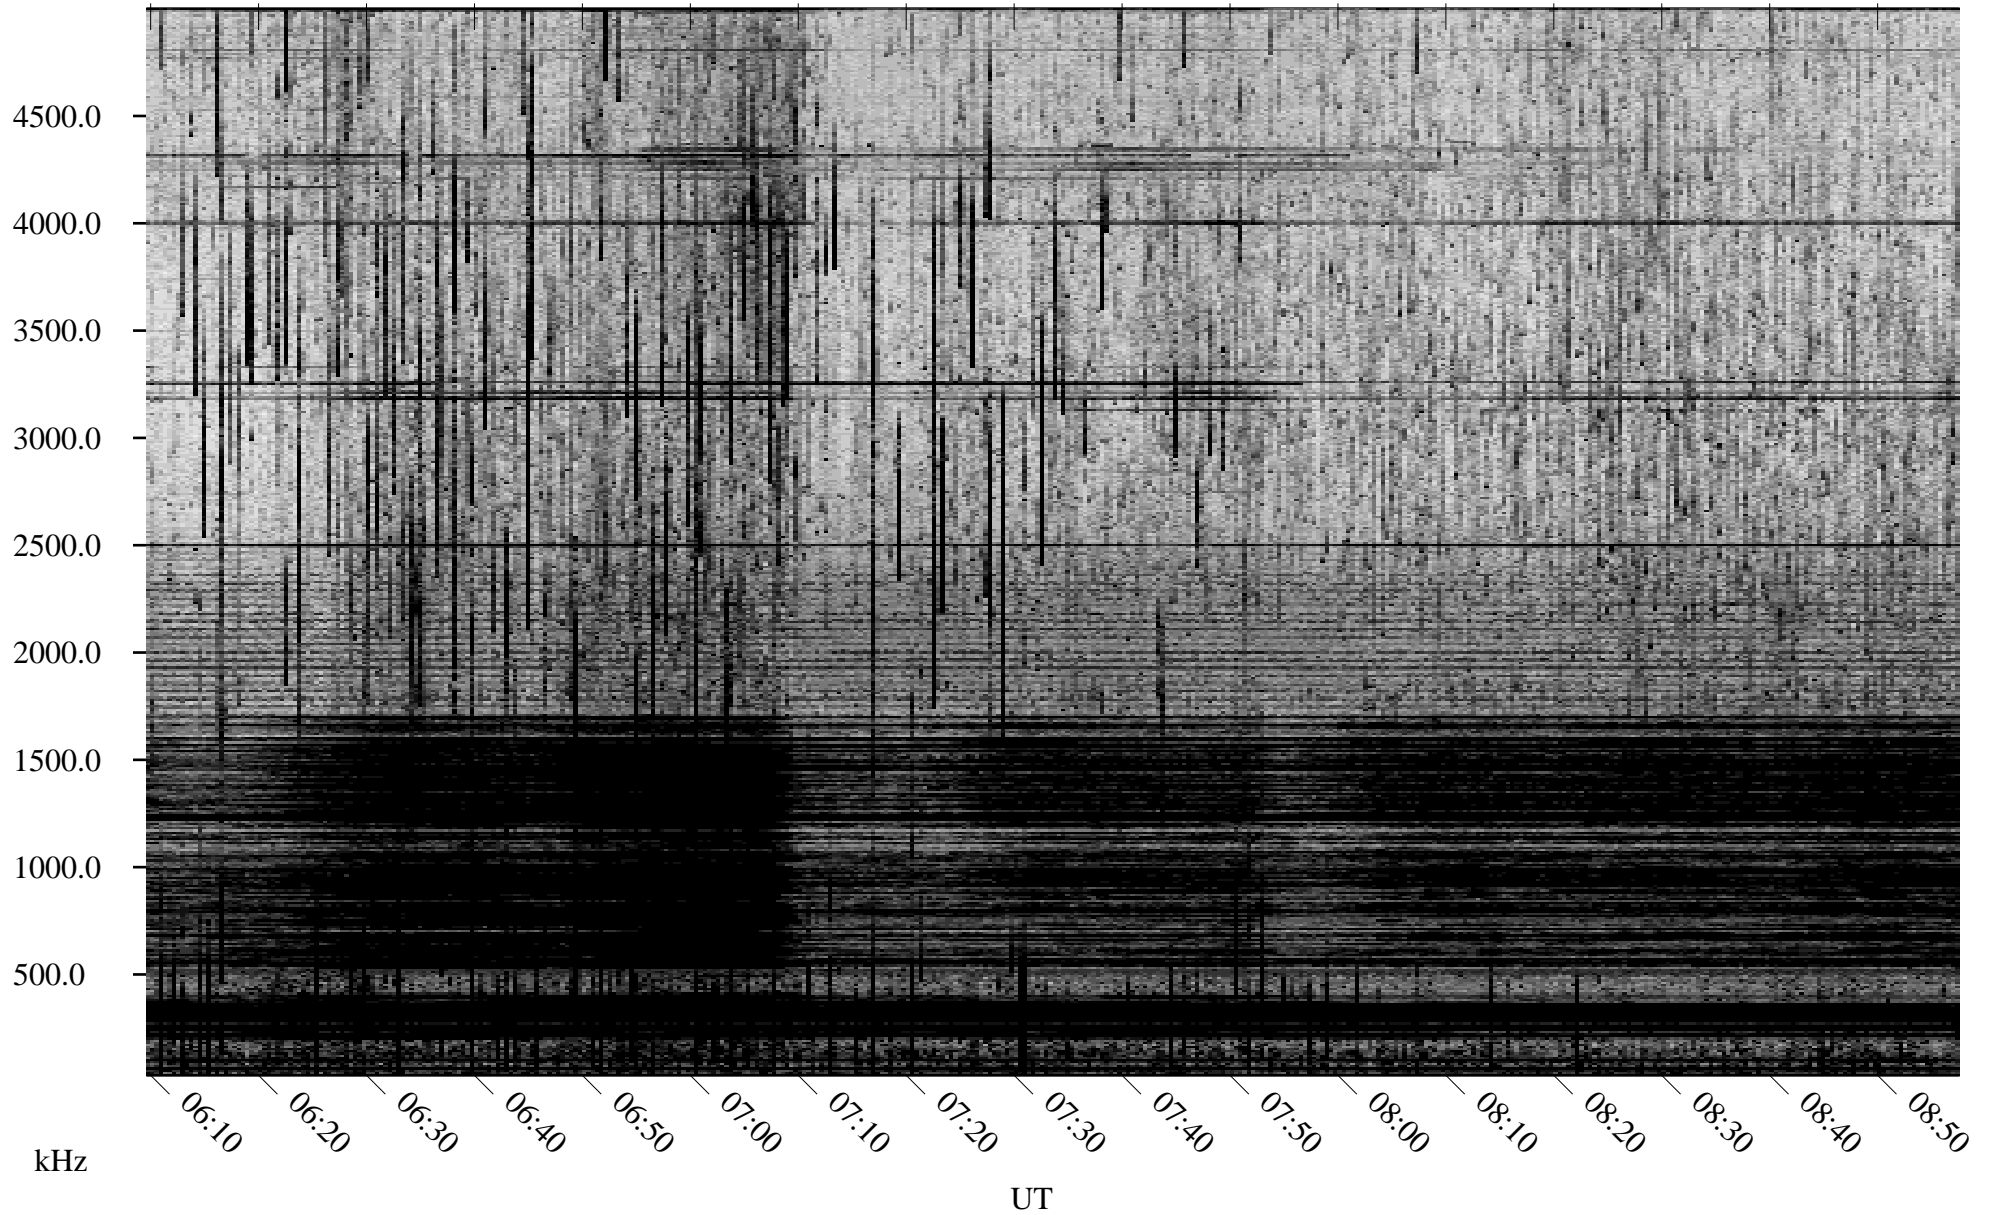

08/01/2006 Churchill, Manitoba

Linear Scale Black = 161 White = 15

ch06213l.r00m max_12

Page 1

08/01/2006 Churchill, Manitoba

Linear Scale Black = 161 White = 15

ch06213l.r00m max_12

Page 2

08/01/2006 Churchill, Manitoba

Linear Scale Black = 161 White = 15

ch06213l.r00m max_12

Page 3

08/01/2006 Churchill, Manitoba

Linear Scale Black = 161 White = 15

ch06213l.r00m max_12

Page 4

08/01/2006 Churchill, Manitoba

Linear Scale Black = 161 White = 15

ch06213l.r00m max_12

Page 5

08/01/2006 Churchill, Manitoba

Linear Scale Black = 161 White = 15

ch06213l.r00m max_12

Page 6

08/01/2006 Churchill, Manitoba

Linear Scale Black = 161 White = 15

ch06213l.r00m max_12

Page 7